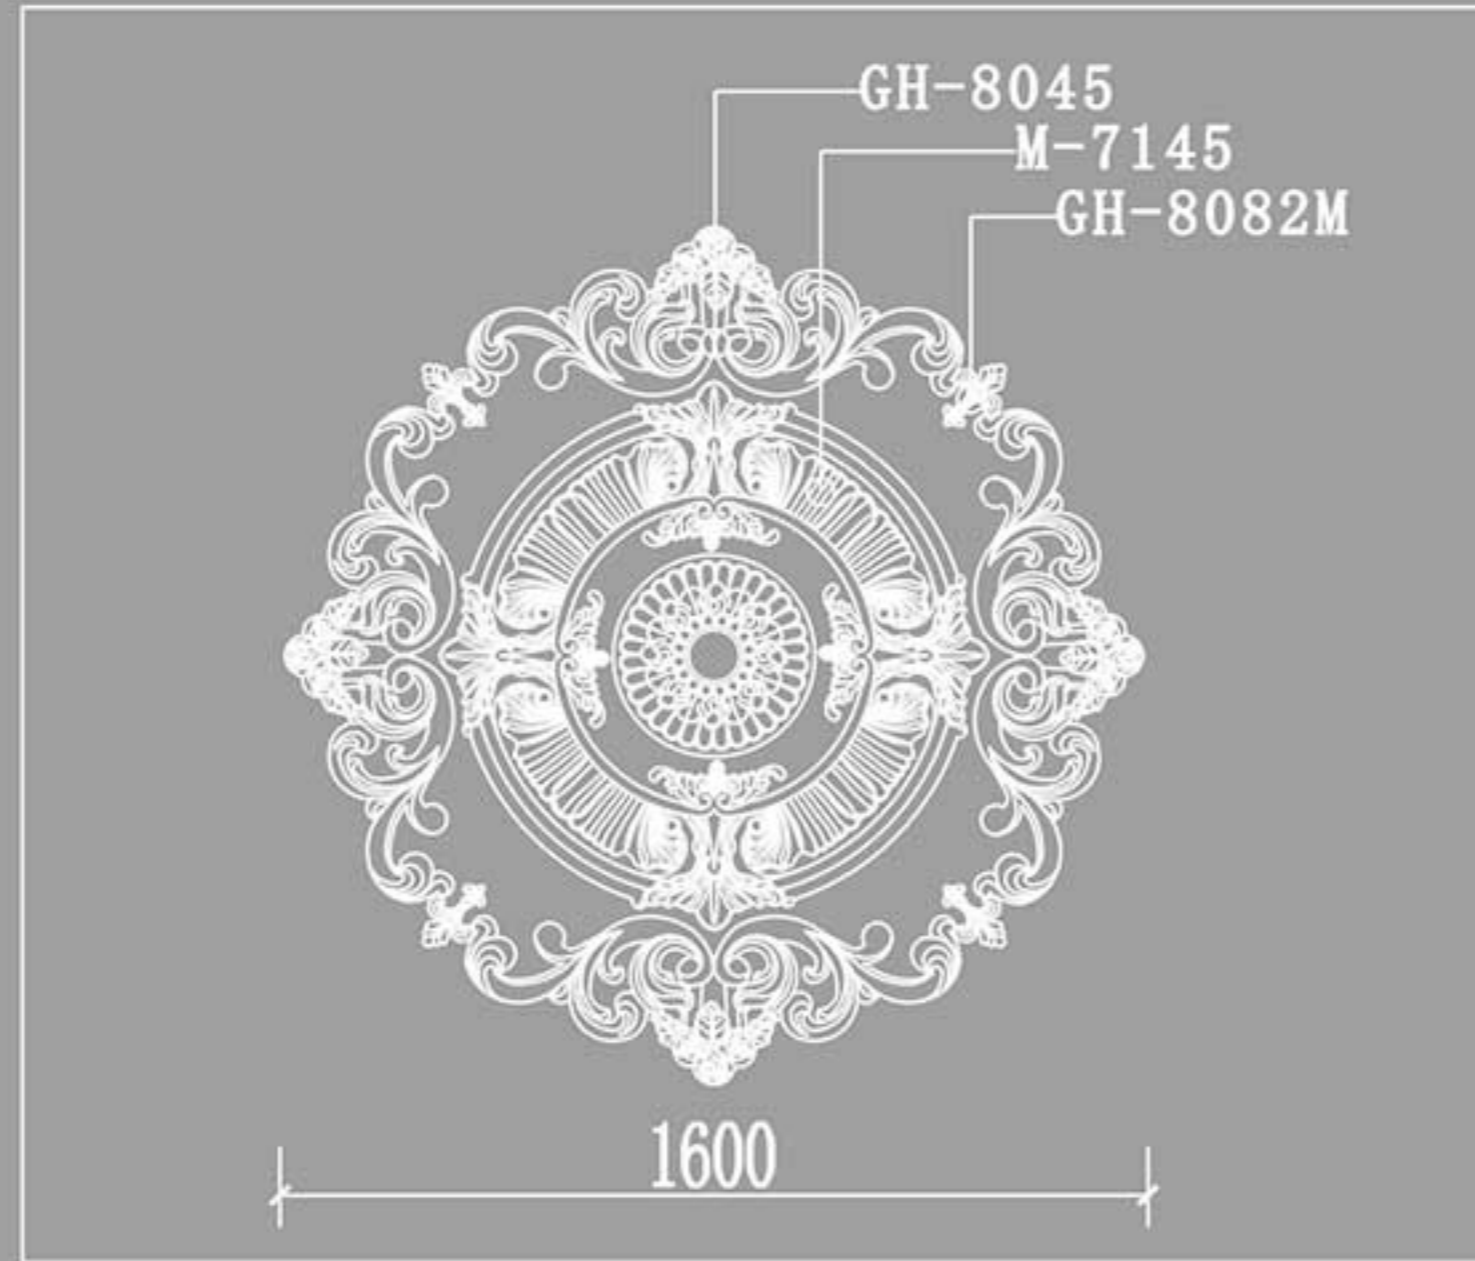

Ornaments

Ornaments

Nice carving/Exquisite/High-quality

The specialist do the professional thing

The specialist do the professional thing

Ornaments

Ornaments

GH-8029L
275x300x35mm