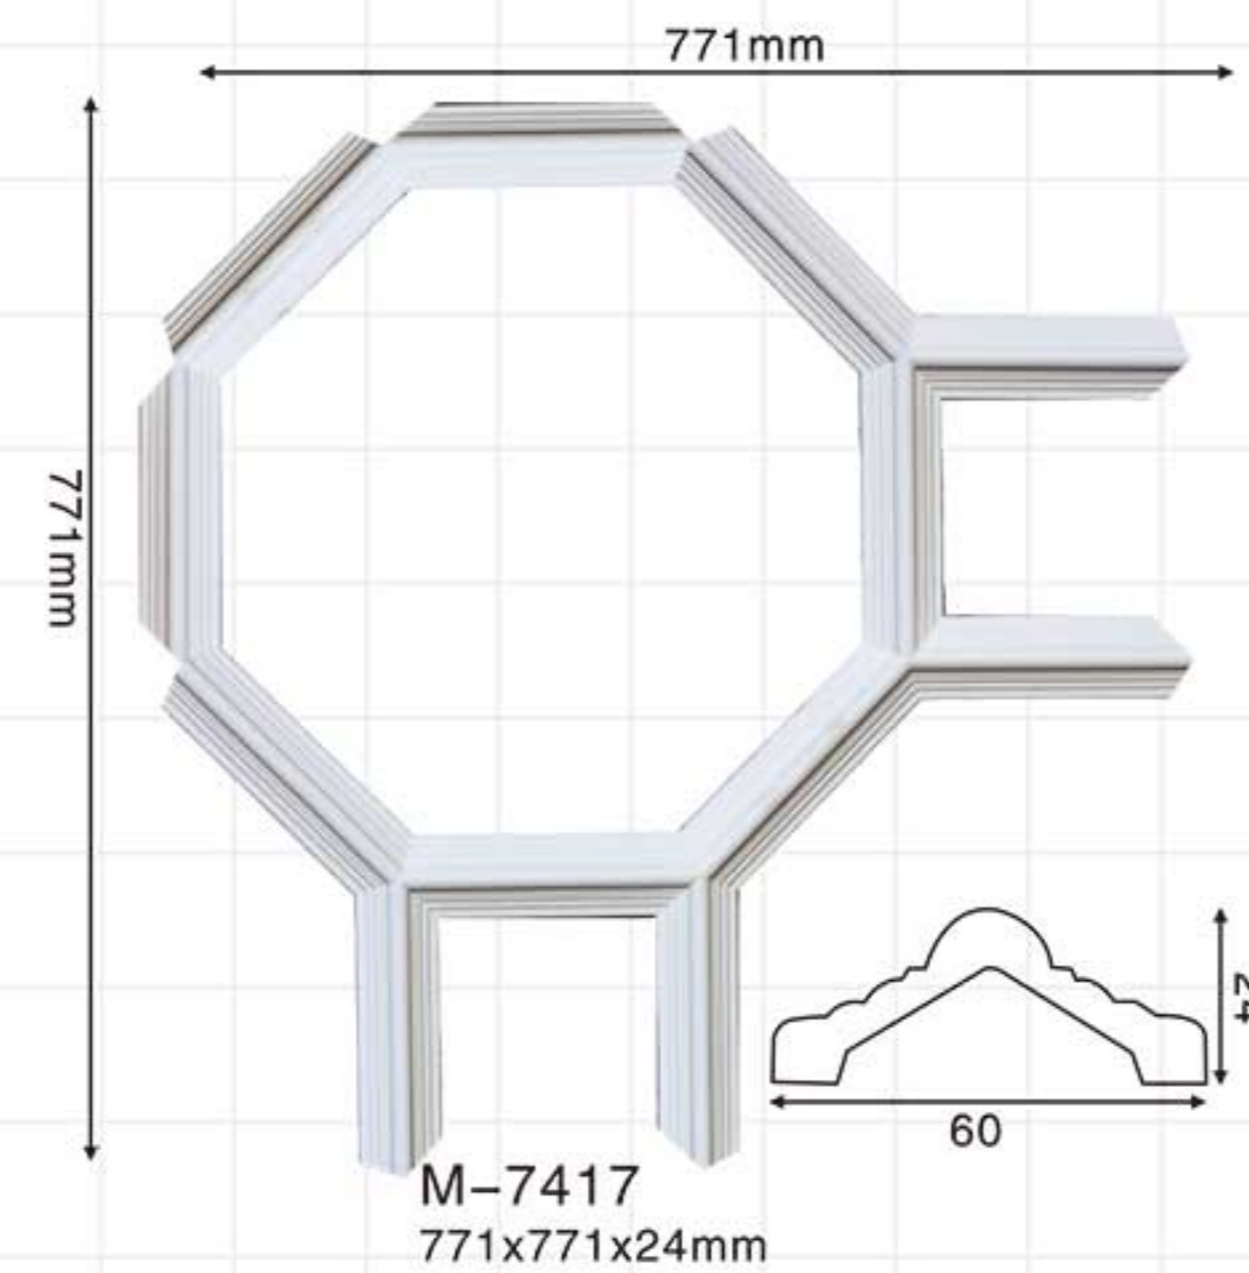

Celing tiles/wall molding

Leading brand Leading innovation

Jointless joint combination of mate and female

Celing tiles/wall molding

Celing tiles/wall molding

M-7401
D:400x400x20mm

M-7402
D:600x600x20mm

M-7405
D:450x450x20mm