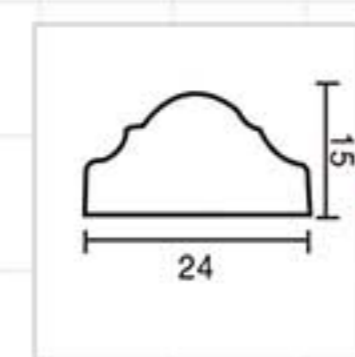

Wall boards

Wall boards

Size Marking: HxWxD

GD-85002

50mm

50mm

50mm

50mm

50mm