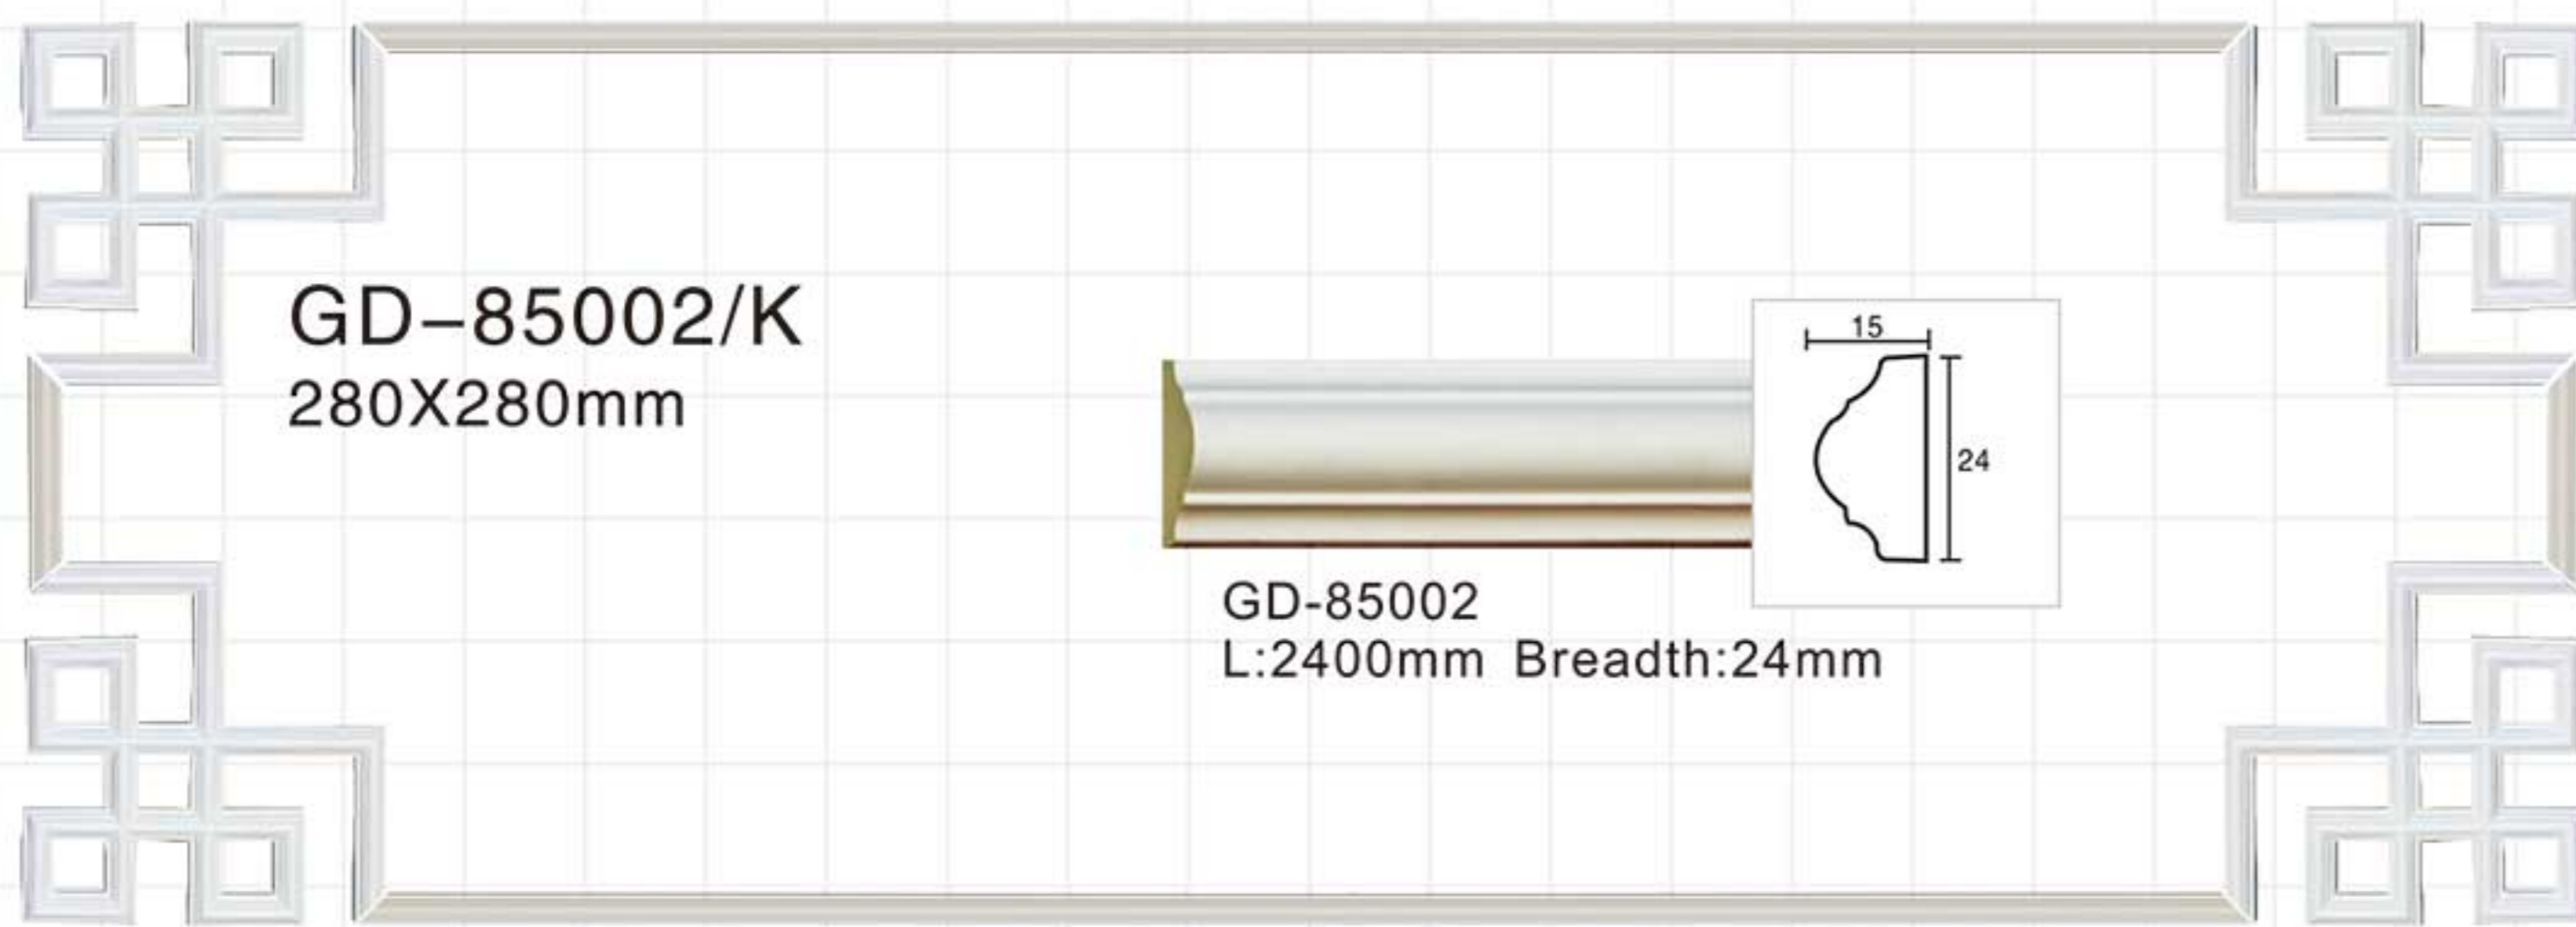

GB-82060
Length□2400mm
Breadth:98mm
Pattern:34mm

Antique silver

GB-82064
Length□2400mm
Breadth:100mm
Pattern:120mm

Antique silver

GB-82064
Length□2400mm
Breadth:100mm
Pattern:120mm

Gold with Silver

GB-82068
Length□2400mm
Breadth:104mm
Pattern:165mm

GD-82094-200 L:2400mm Breadth:200mm

GD-82095-30 L:2400mm

GD-82095-65 L:2400mm

GD-82095-250 L:2400mm

GD-82096 L:2400mm

GD-85094-40/W
750x500mm

GD-85094-40/A
465x465mm

GD-82094-40 L:2400mm Breadth:40mm

GD-85094-40/B
500x500mm

GD-82094-40 L:2400mm Breadth:40mm

GD-85094-40/C
435x435mm

GD-82094-40 L:2400mm Breadth:40mm

Chinese connise style series

Carving crown mouldings

Carving crown mouldings

Carving crown mouldings