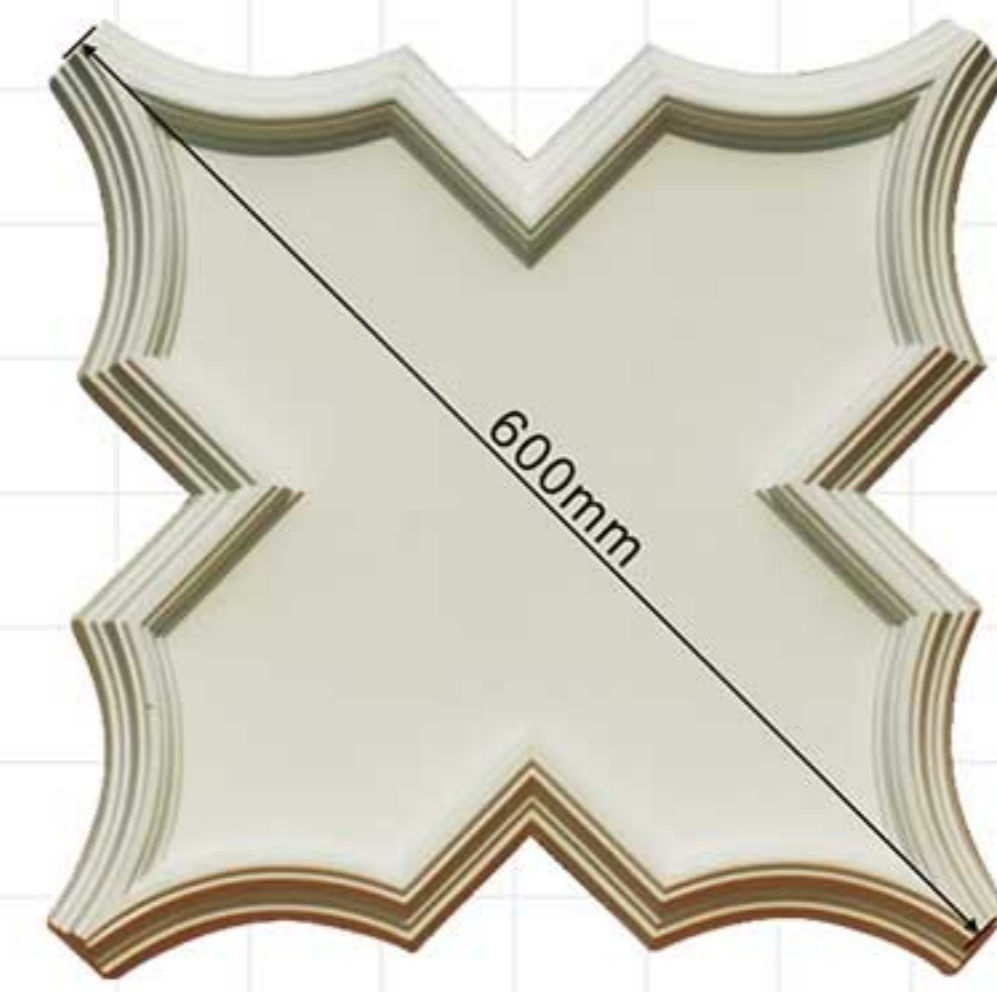

M-7403
D:600x600x30mm