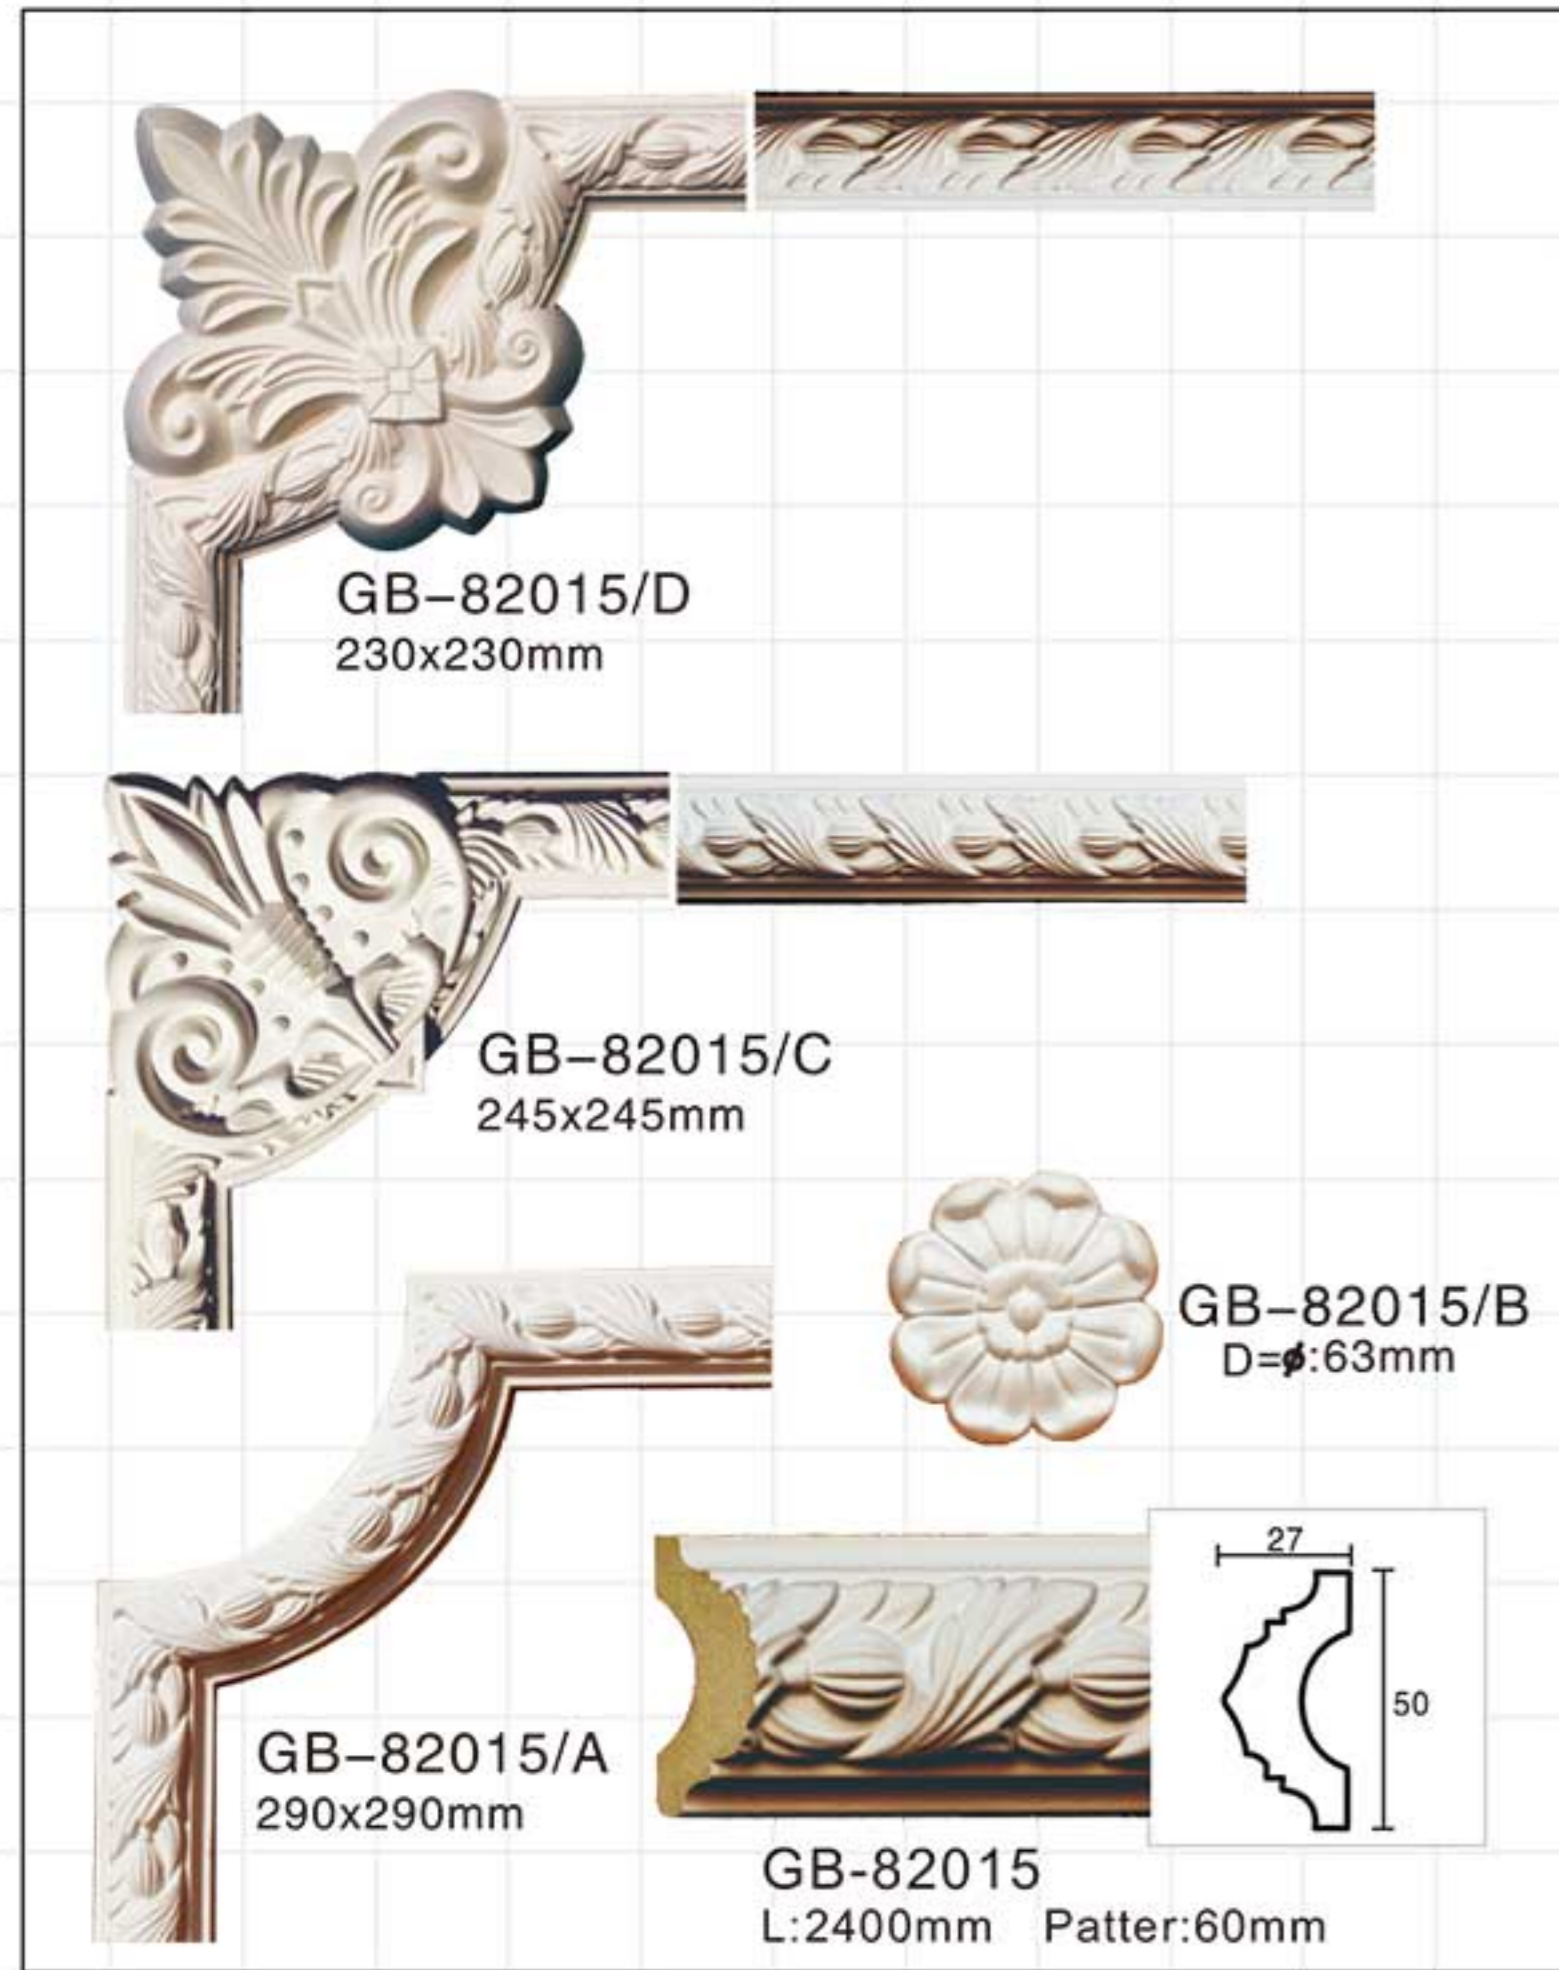

GD-85060 L:2400mm Breadth:125mm

GD-85102 L:2400mm Breadth:79mm

GD-85067 L:2400mm Breadth:152mm

GD-85103 L:2400mm Breadth:107mm

GD-85083 L:2400mm Breadth:130mm

Carving panel mouldings-Corners

Carving panel mouldings-Corners

PANEL MOULDINGS
-CORNERS

Carving panel mouldings-Corners

Carving panel mouldings-Corners

Carving panel mouldings-Corners

Carving panel mouldings-Corners

Carving panel mouldings-Corners

Carving panel mouldings-Corners