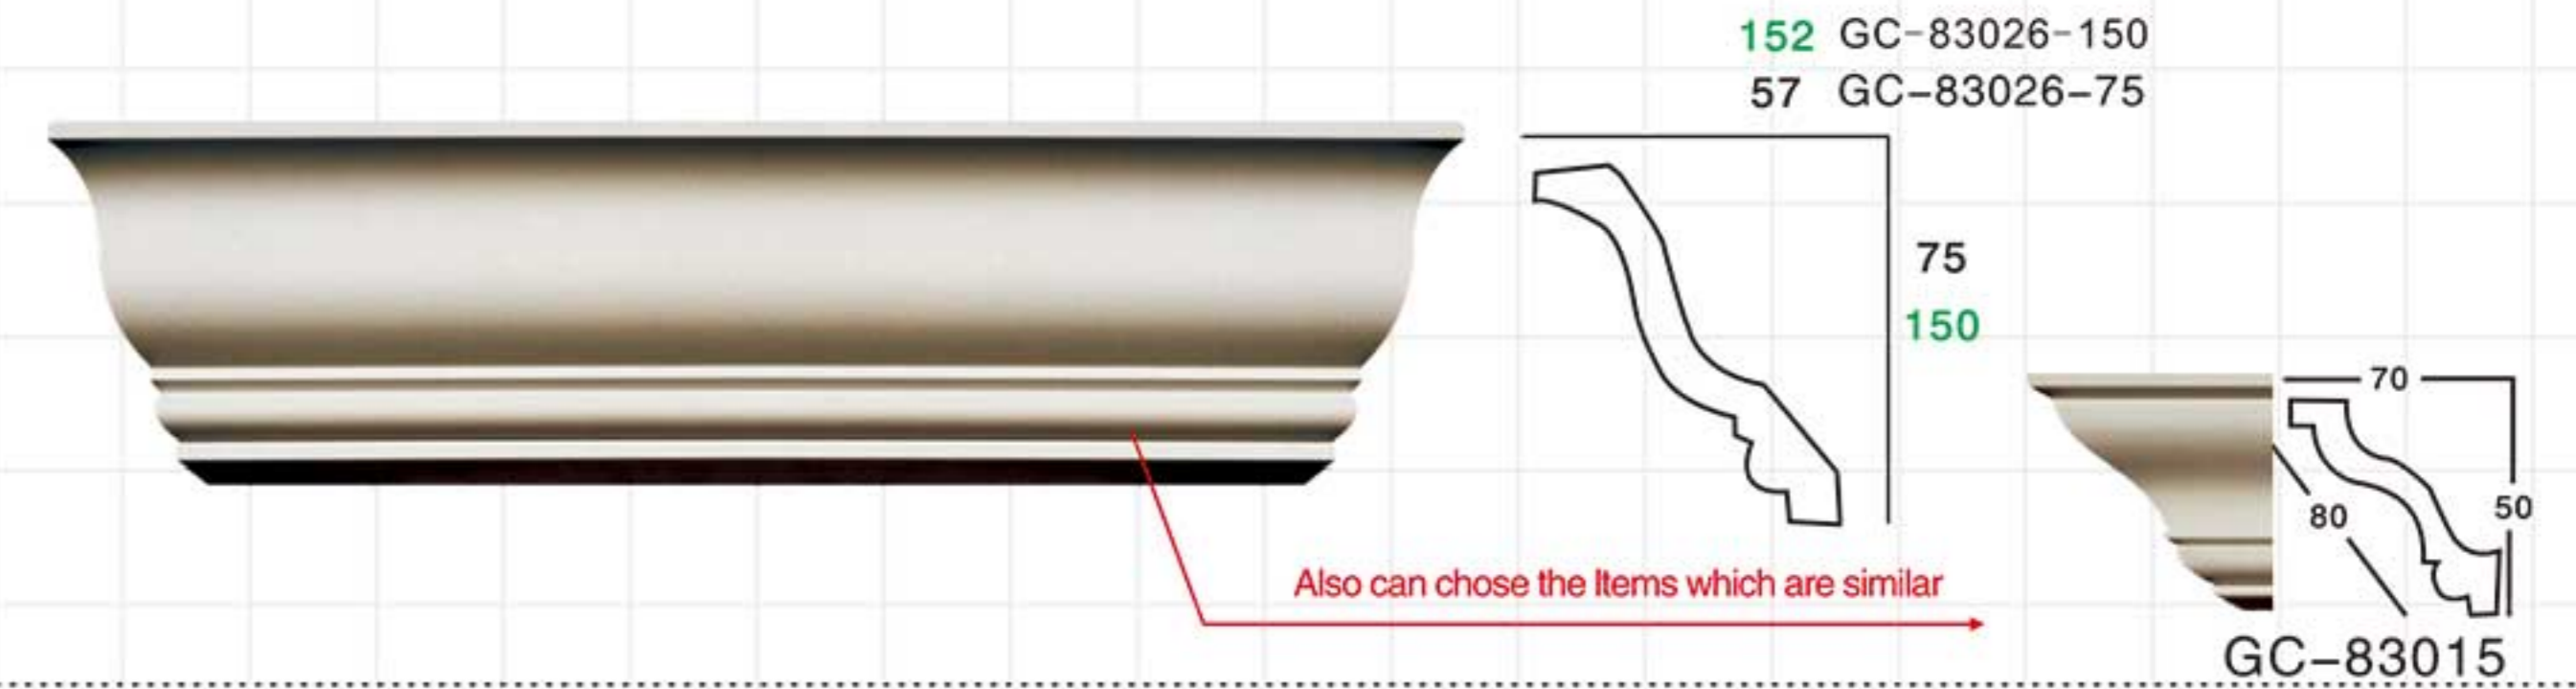

Plain crown mouldings

Plain crown mouldings