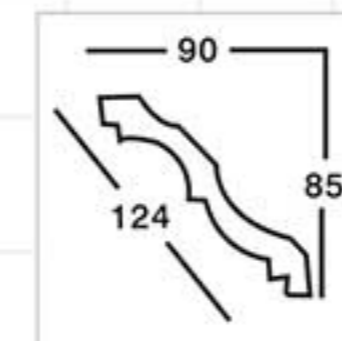

Champagne Gold

GB-82048
Length□2400mm
Breadth:85mm
Pattern:10mm

Antique gold

GB-82094
Length□2400mm
Breadth:84mm
Pattern:240mm

Partial Gold leaf

GB-82052-88
Length□2400mm
Breadth:87mm
Pattern:200mm

Gold and silver by hand

Hand Painting Silver

GB-82073
Length□2400mm
Breadth:109mm
Pattern:205mm

Bronze

GB-82090
Length□2400mm
Breadth:200mm
Pattern:100mm

Gold

Color Effect

Color Effect

GC-83050
Length □ 2400mm
Breadth: 125mm

Rose wood color

GC-83022-80
Length □ 2400mm
Breadth: 85mm

Ivory white

GC-83031-75
Length □ 2400mm
Breadth: 104mm

Antique silver

GC-83038-60
Length □ 2400mm
Breadth: 85mm

Champagne Gold

GC-83045
Length □ 2400mm
Breadth: 121mm

Gold

GC-83046-80
Length □ 2400mm
Breadth: 118mm

Champagne silver

GC-83013-85
Length □ 2400mm
Breadth: 124mm

silver

GC-83075
Length □ 2400mm
Breadth: 170mm

Gold

GD-85041
Length □ 2400mm
Breadth: 90mm