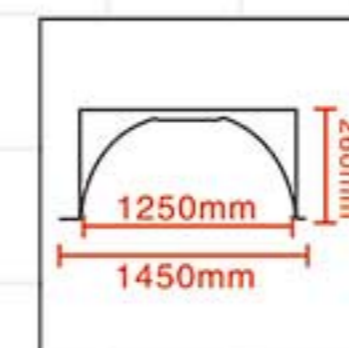

Ceiling domes

Ceiling domes