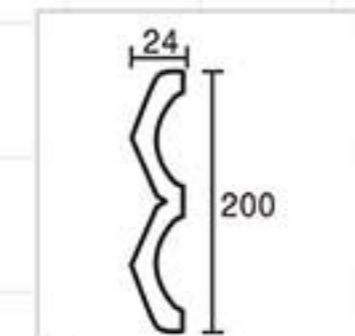

GB-82090
Length□2400mm
Breadth:200mm
Pattern:100mm