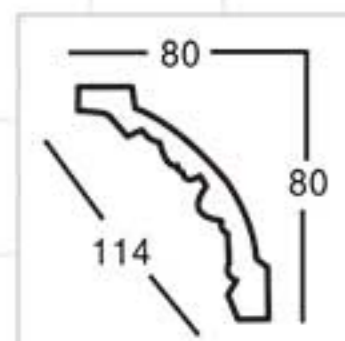

GA-81088-100 Gold with Silver
 Breadth:133mm
 Pattern:100mm
 Length□2400mm

GA-81088-100 Off white
 Breadth:133mm
 Pattern:100mm
 Length□2400mm

Color Effect

Color Effect

GA-81004
Length □ 2400mm
Breadth: 79mm
Pattern: 10mm

GA-81040-85
Length □ 2400mm
Breadth: 117mm
Pattern: 122mm

GA-81009
Length □ 2400mm
Breadth: 113mm
Pattern: 485mm

GA-81043
Length □ 2400mm
Breadth: 100mm
Pattern: 143mm

GA-81037-80
Length □ 2400mm
Breadth: 109mm
Pattern: 120mm

GA-81045
Length □ 2400mm
Breadth: 101mm
Pattern: 45mm

GA-81038
Length □ 2400mm
Breadth: 114mm
Pattern: 200mm

GA-81049
Length □ 2400mm
Breadth: 100mm
Pattern: 60mm

GA-81038
Length □ 2400mm
Breadth: 114mm
Pattern: 200mm