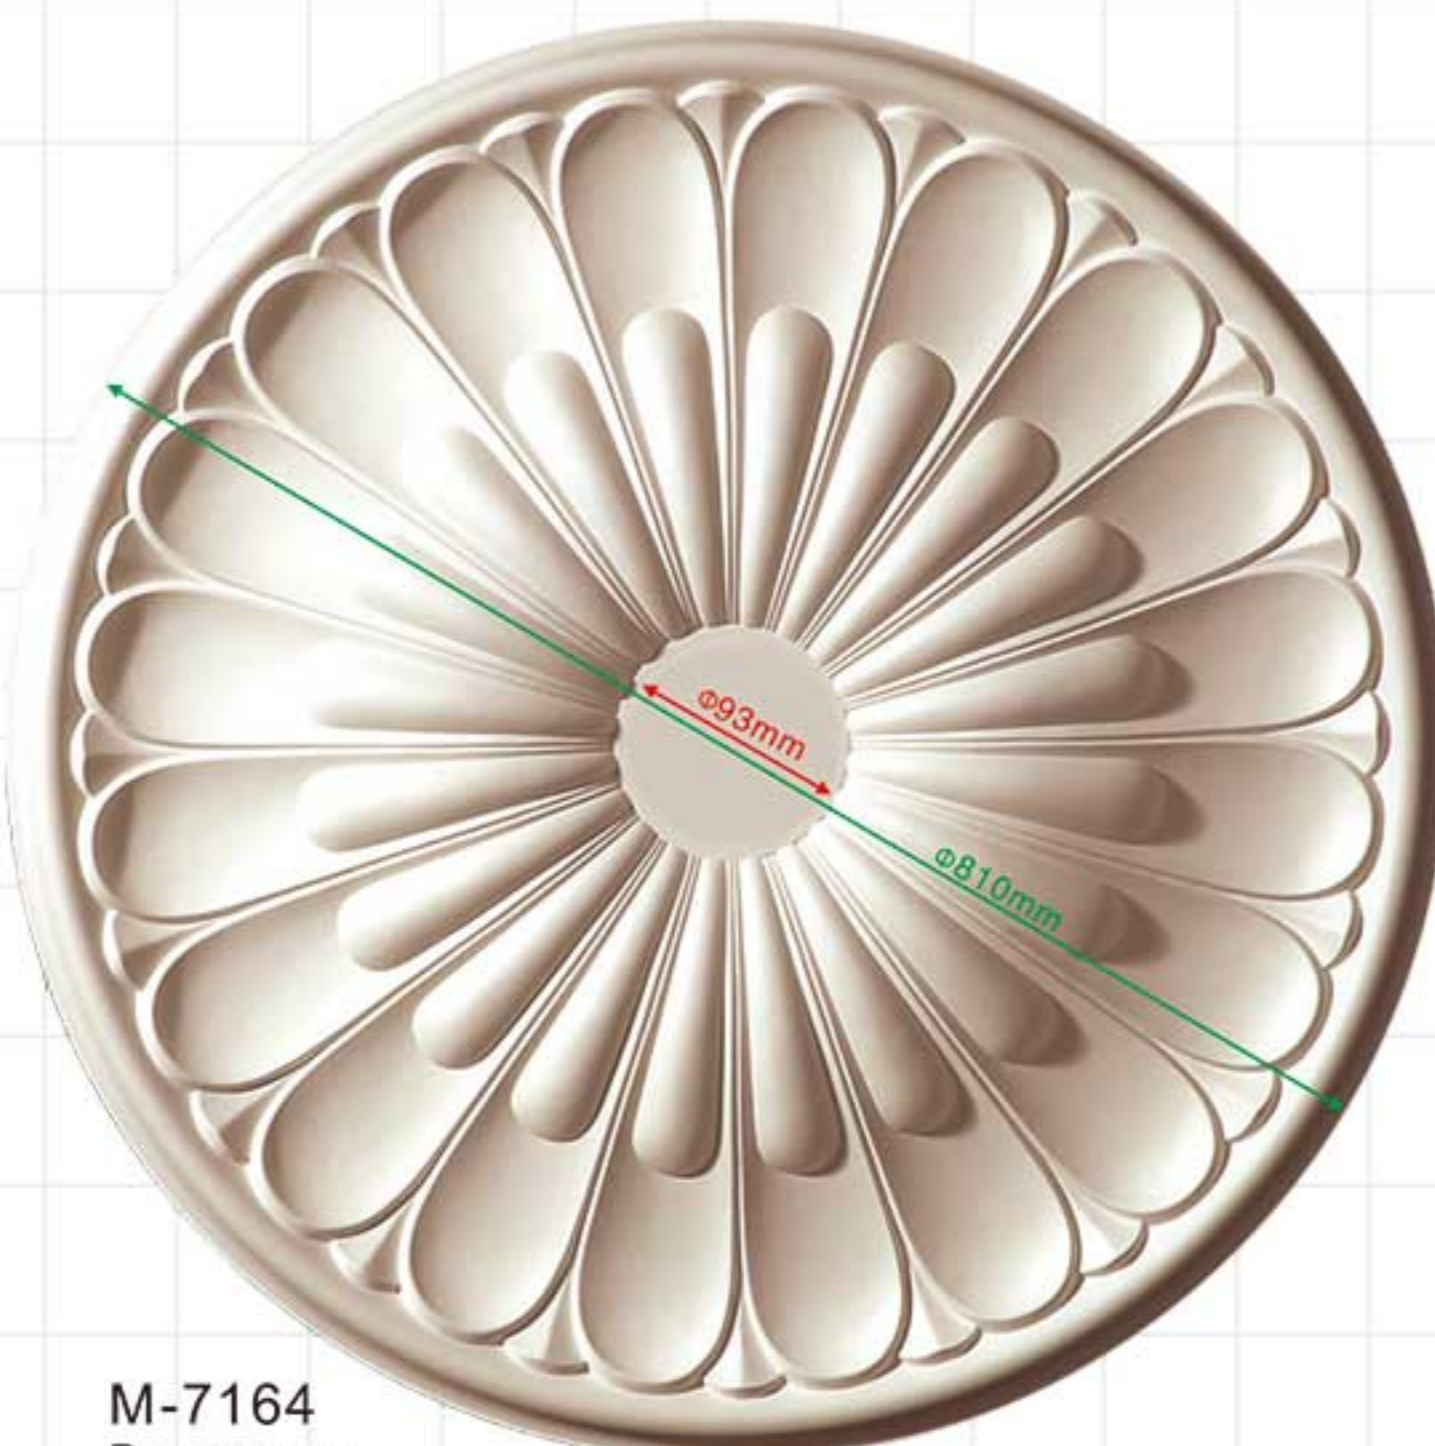

M-7164
D=ø810mm
MD=ø93mm