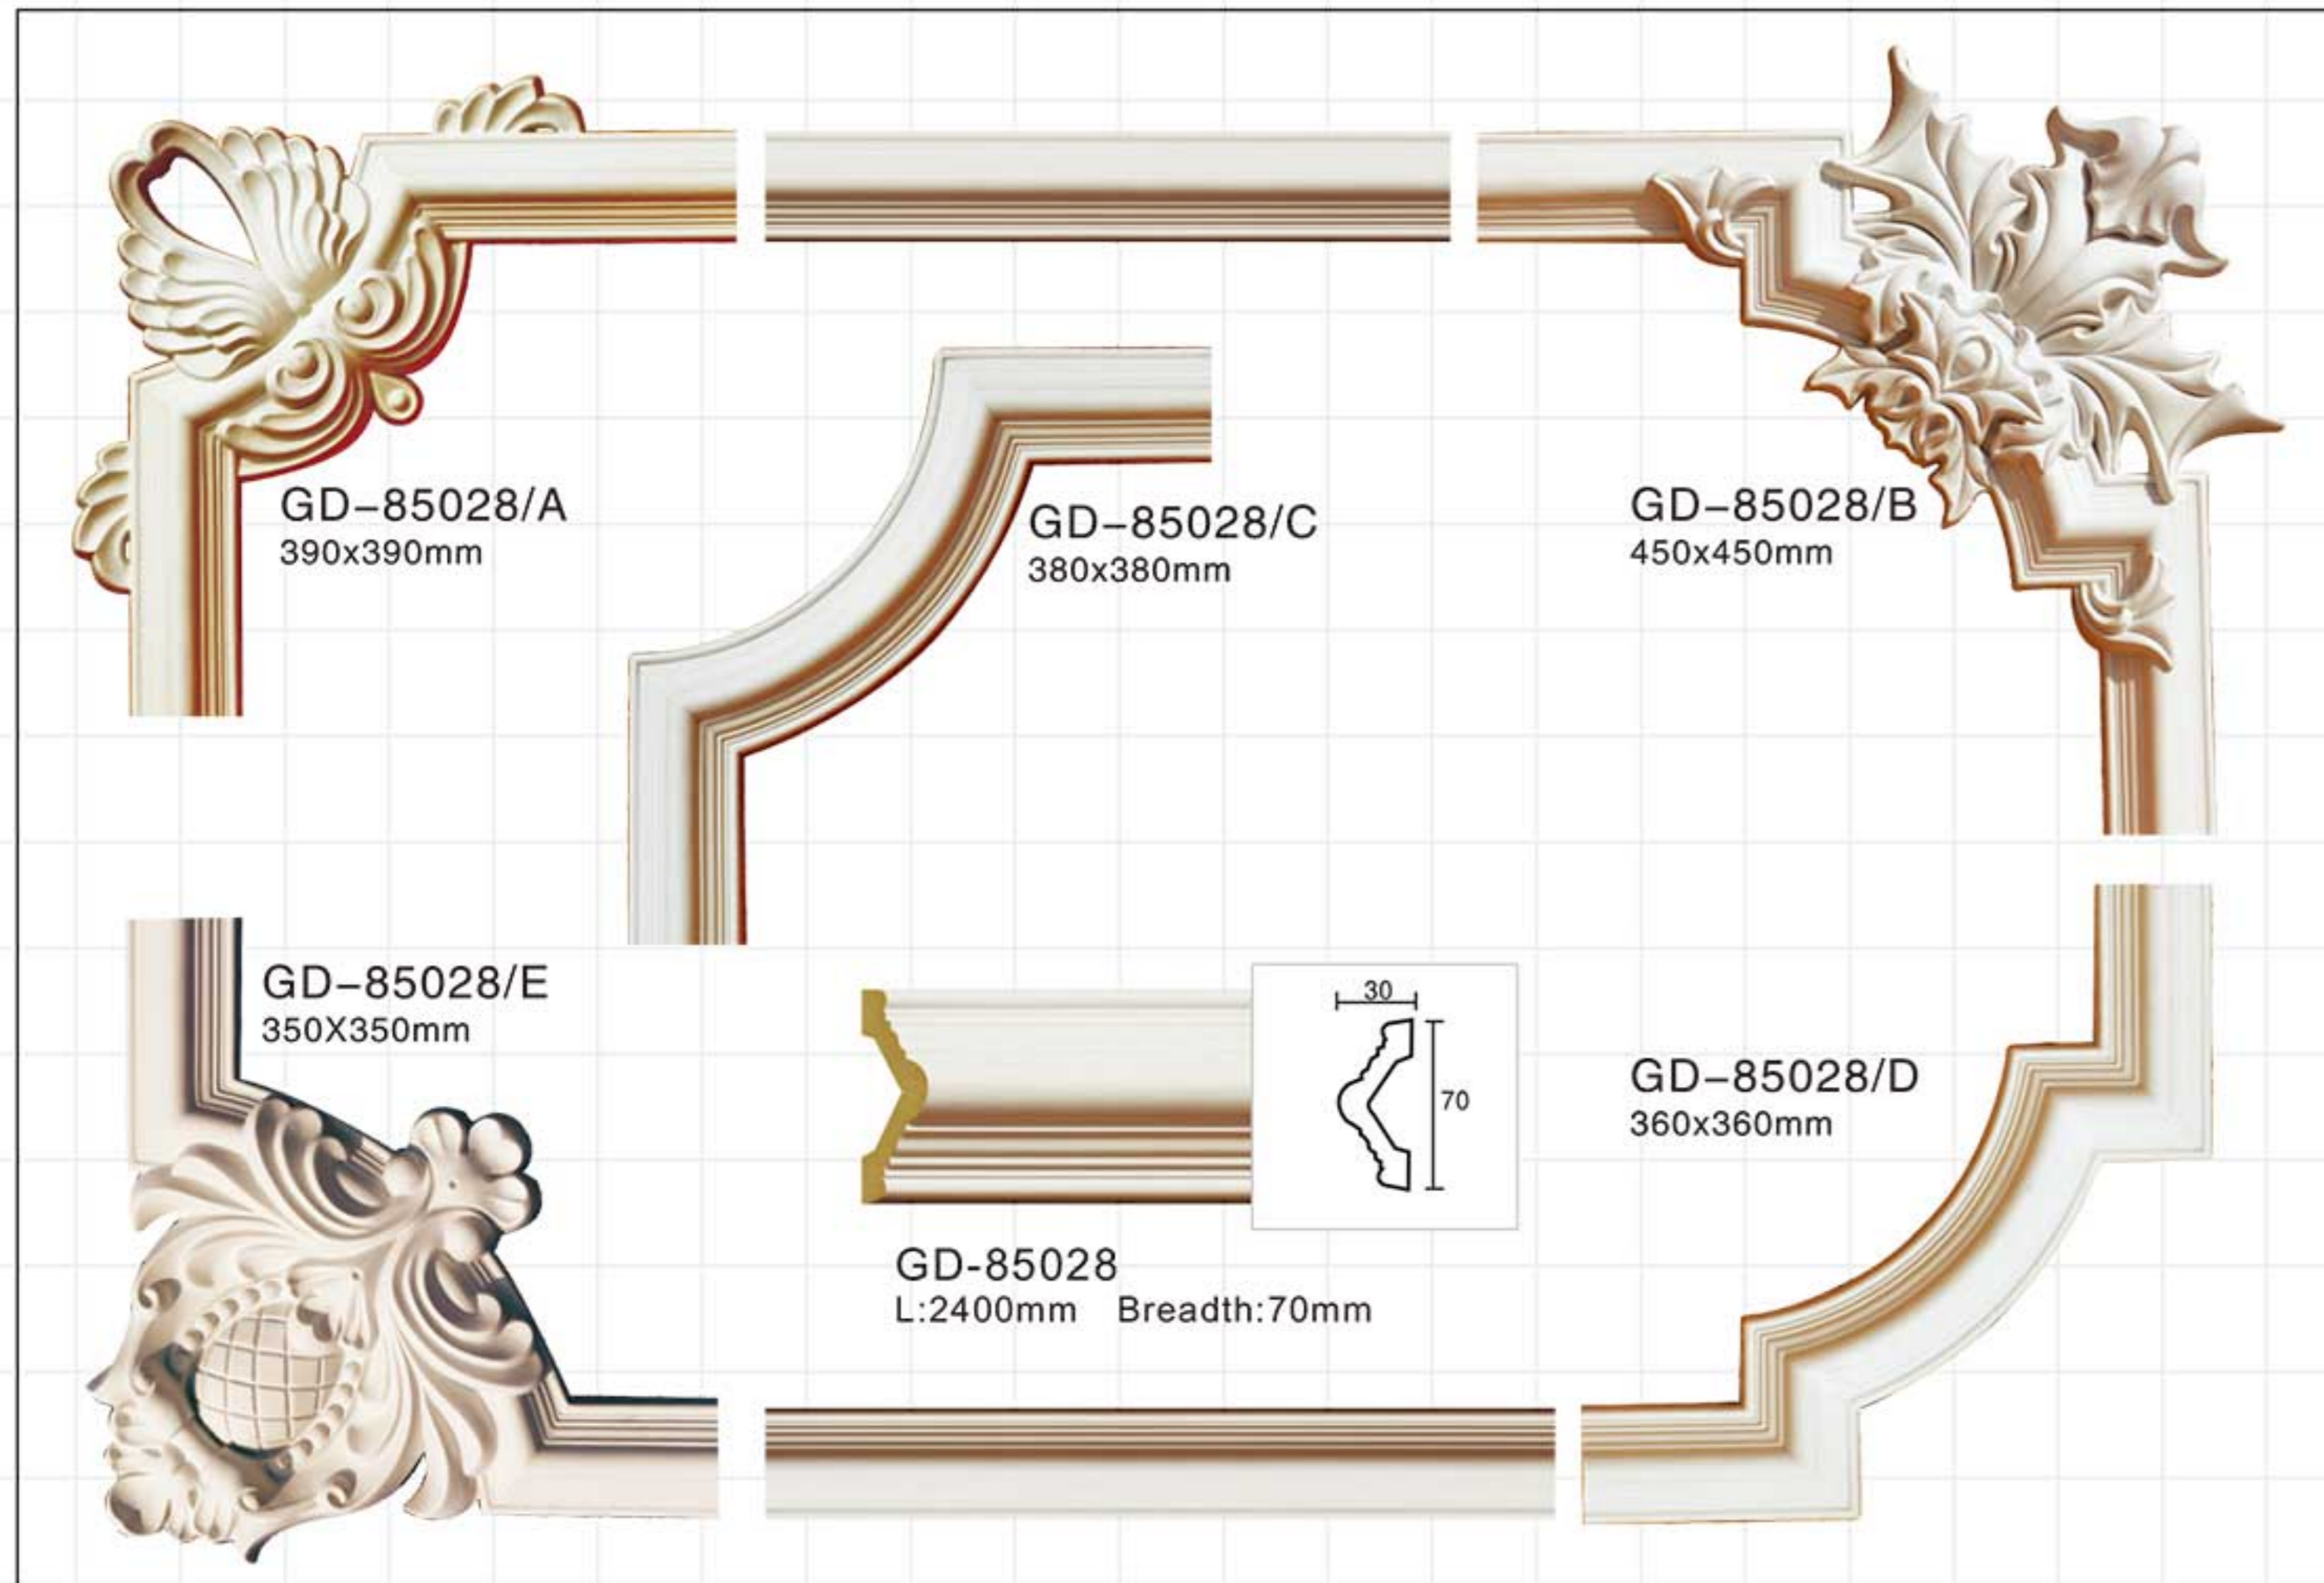

Carving panel mouldings-Corners

Carving panel mouldings-Corners