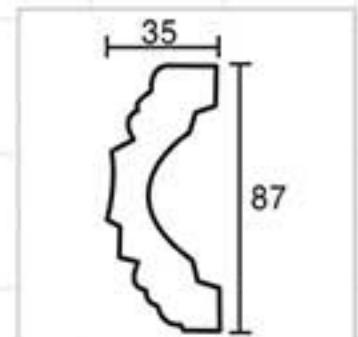

Champagne Gold

GA-81156-160
Length□2400mm
Breadth:255mm
Pattern:245mm

Gold with Silver

GA-81158
Length□2400mm
Breadth:222mm
Pattern:480mm

Partial Gold leaf

GA-81161
Length□2400mm
Breadth:245mm
Pattern:125mm

Bronze

Color Effect

Color Effect

GA-81170
Length□2400mm
Breadth:498mm
Pattern:244mm

Champagne silver

GB-82002
Length□2400mm
Breadth:30mm
Pattern:50mm

Gold and silver by hand

GB-82011
Length□2400mm
Breadth:45mm
Pattern:90mm

Champagne Gold

GB-82048
Length□2400mm
Breadth:85mm
Pattern:10mm

Antique gold

GB-82094
Length□2400mm
Breadth:84mm
Pattern:240mm

Partial Gold leaf

GB-82052-88
Length□2400mm
Breadth:87mm
Pattern:200mm

Gold and silver by hand

GB-82060
Length□2400mm
Breadth:98mm
Pattern:34mm

Antique silver

GB-82064
Length□2400mm
Breadth:100mm
Pattern:120mm

Antique silver

GB-82064
Length□2400mm
Breadth:100mm
Pattern:120mm

Gold with Silver

GB-82068
Length□2400mm
Breadth:104mm
Pattern:165mm