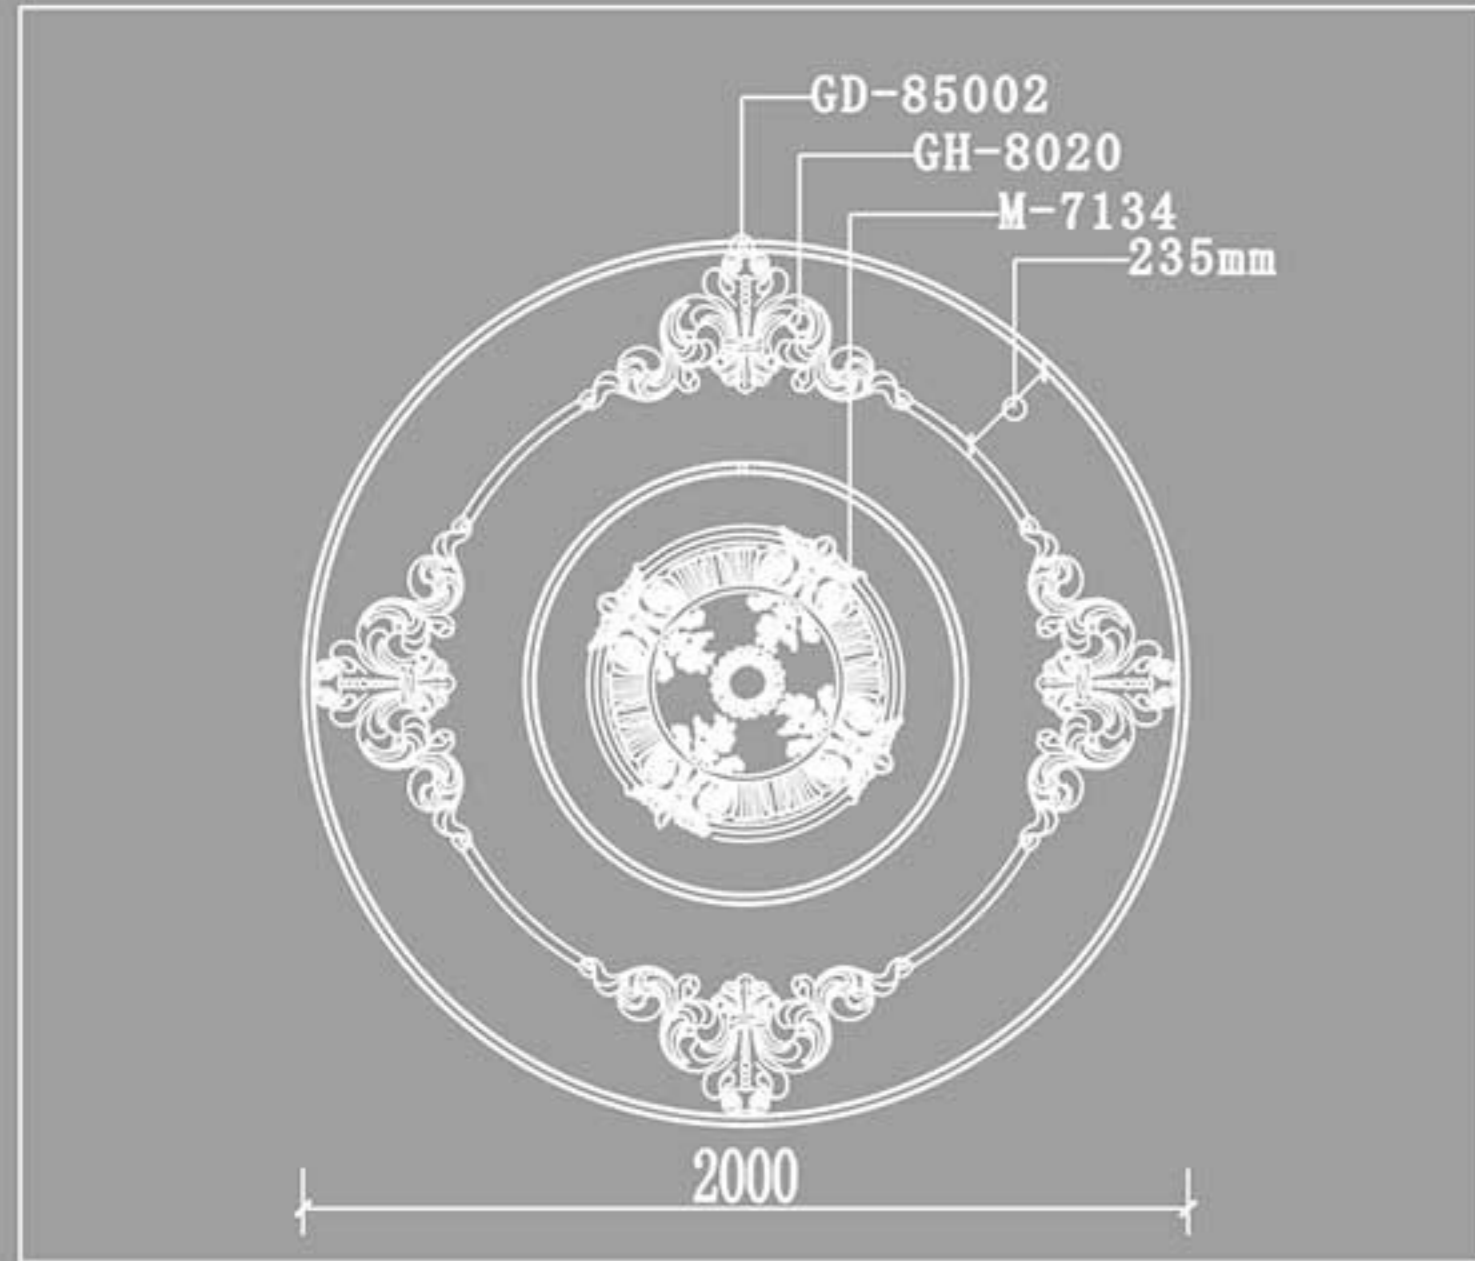

Ornaments

Ornaments

Nice carving/Exquisite/High-quality

The specialist do the professional thing

The specialist do the professional thing

Ornaments

Ornaments

GH-8029L
275x300x35mm