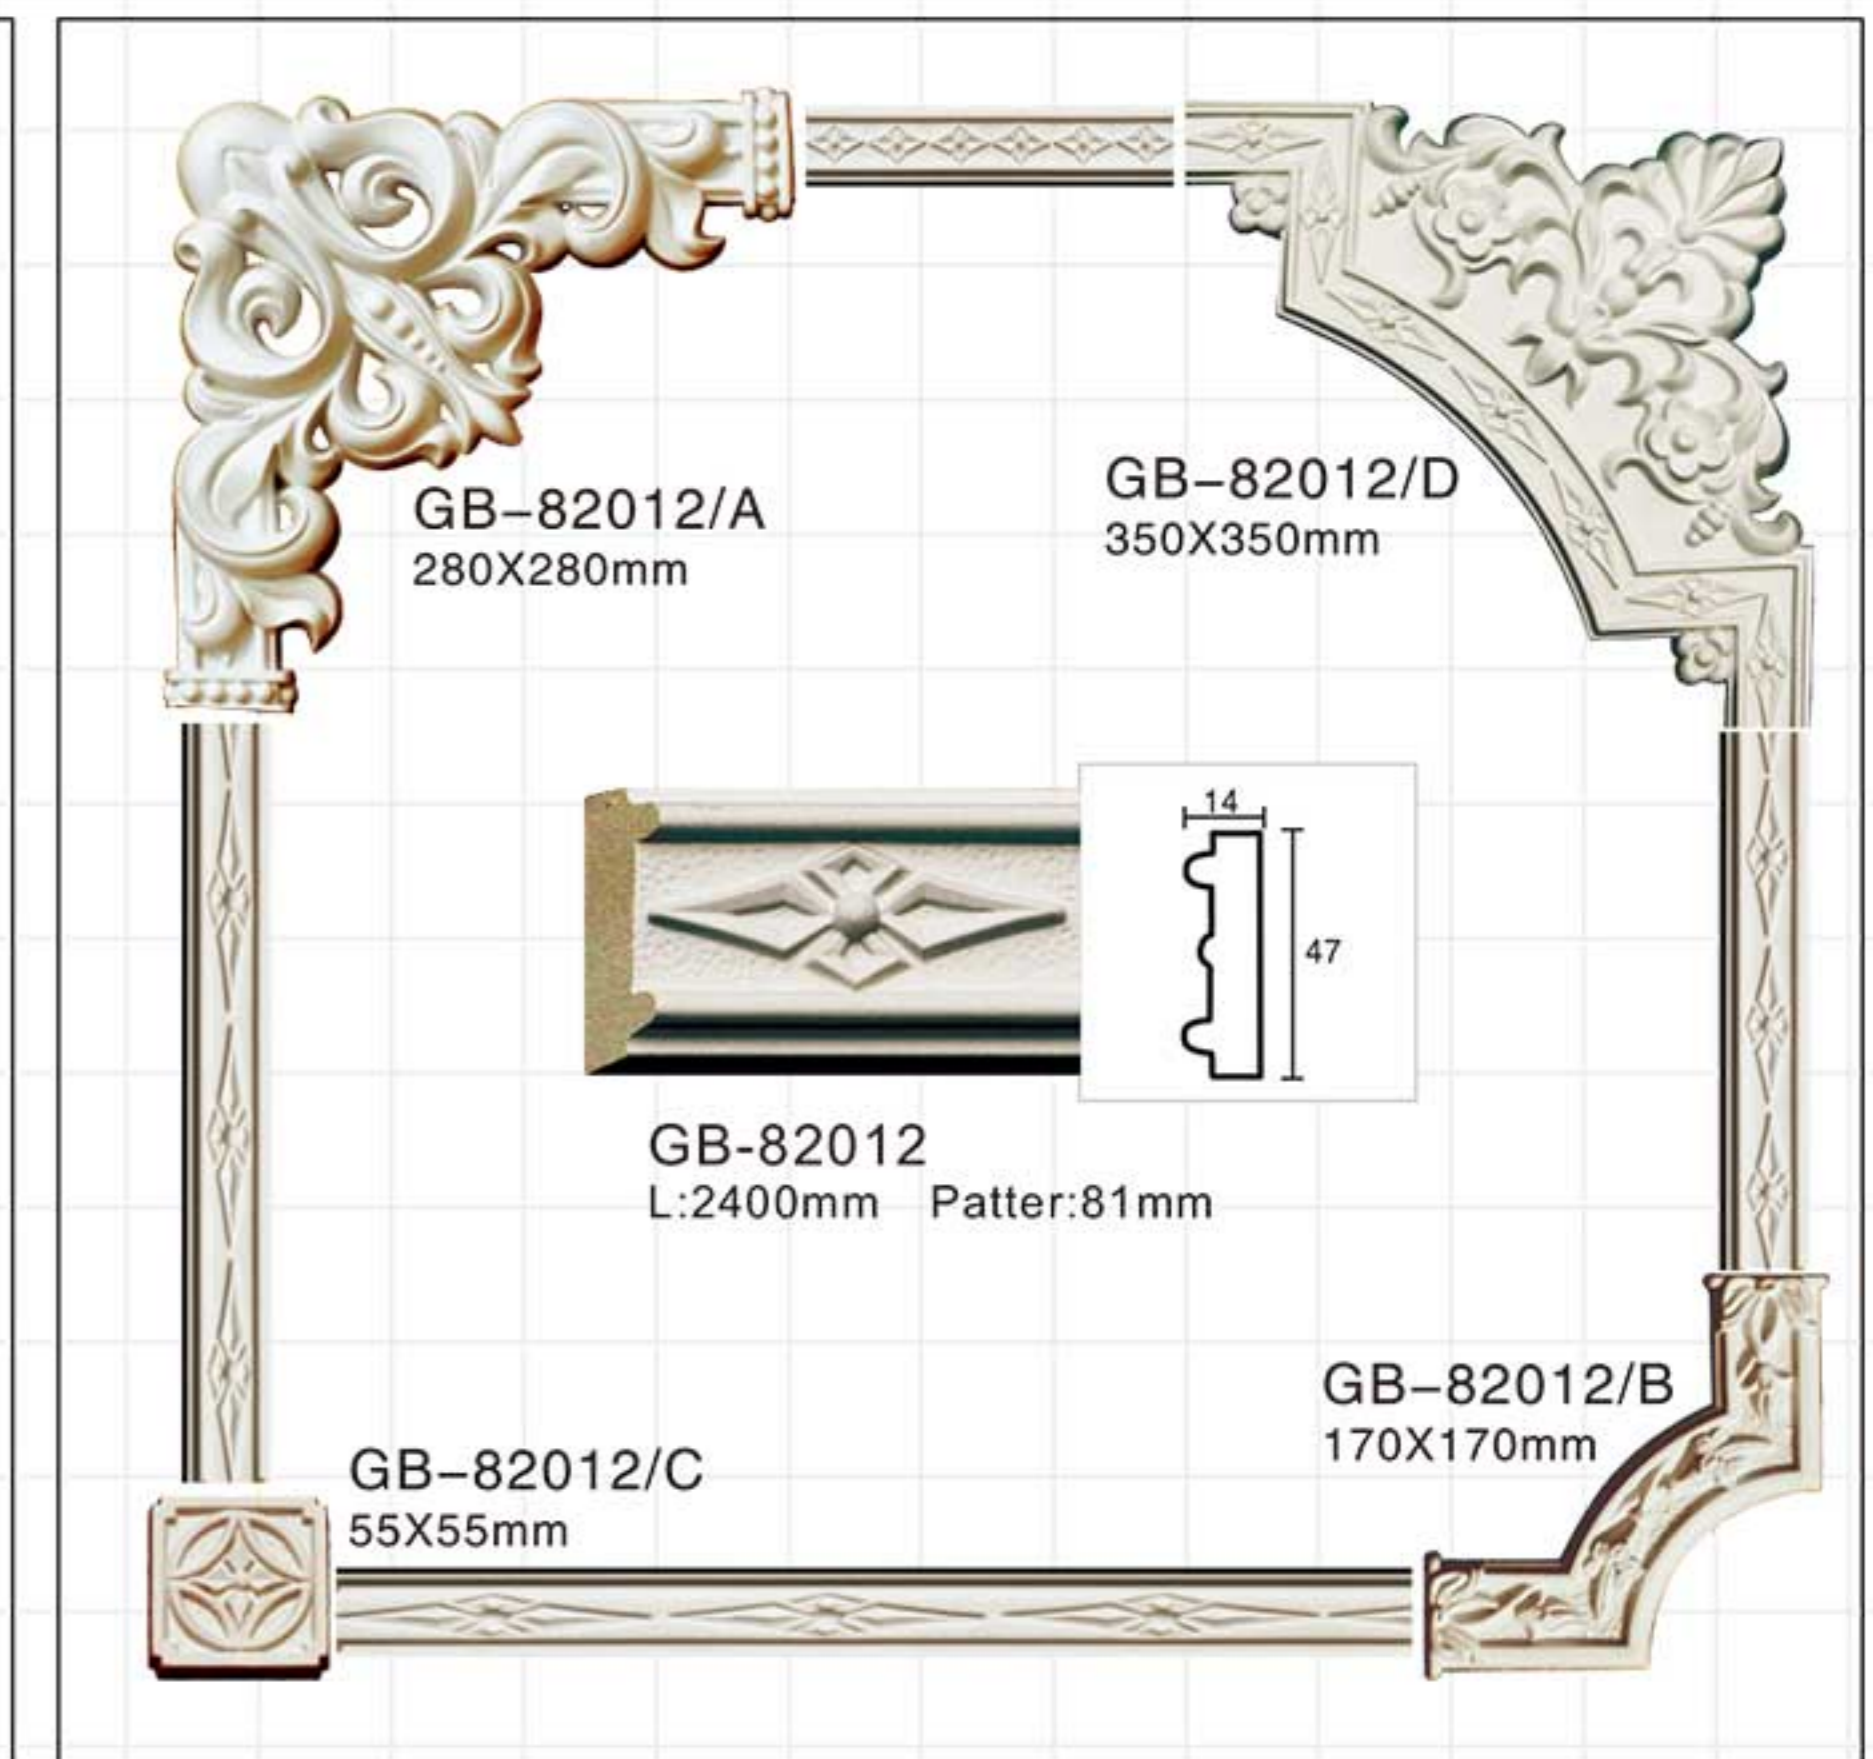

Carving panel mouldings-Corners

Carving panel mouldings-Corners