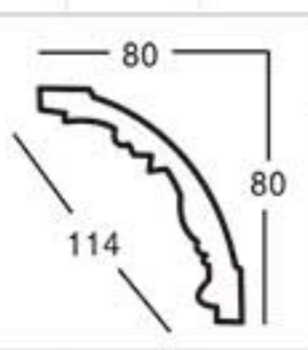

Color Effect

Color Effect

Color Effect

Color Effect

GA-81039-80 Gold with Silver
 Breadth:114mm
 Pattern:200mm
 Length□2400mm

GA-81039-80 Off white
 Breadth:114mm
 Pattern:200mm
 Length□2400mm

Color Effect

Color Effect

GA-81088-100 Gold with Silver
 Breadth:133mm
 Pattern:100mm
 Length□2400mm

GA-81088-100 Off white
 Breadth:133mm
 Pattern:100mm
 Length□2400mm

Color Effect

Color Effect

GA-81004
Length □ 2400mm
Breadth: 79mm
Pattern: 10mm

GA-81040-85
Length □ 2400mm
Breadth: 117mm
Pattern: 122mm

GA-81009
Length □ 2400mm
Breadth: 113mm
Pattern: 485mm

GA-81043
Length □ 2400mm
Breadth: 100mm
Pattern: 143mm

GA-81037-80
Length □ 2400mm
Breadth: 109mm
Pattern: 120mm