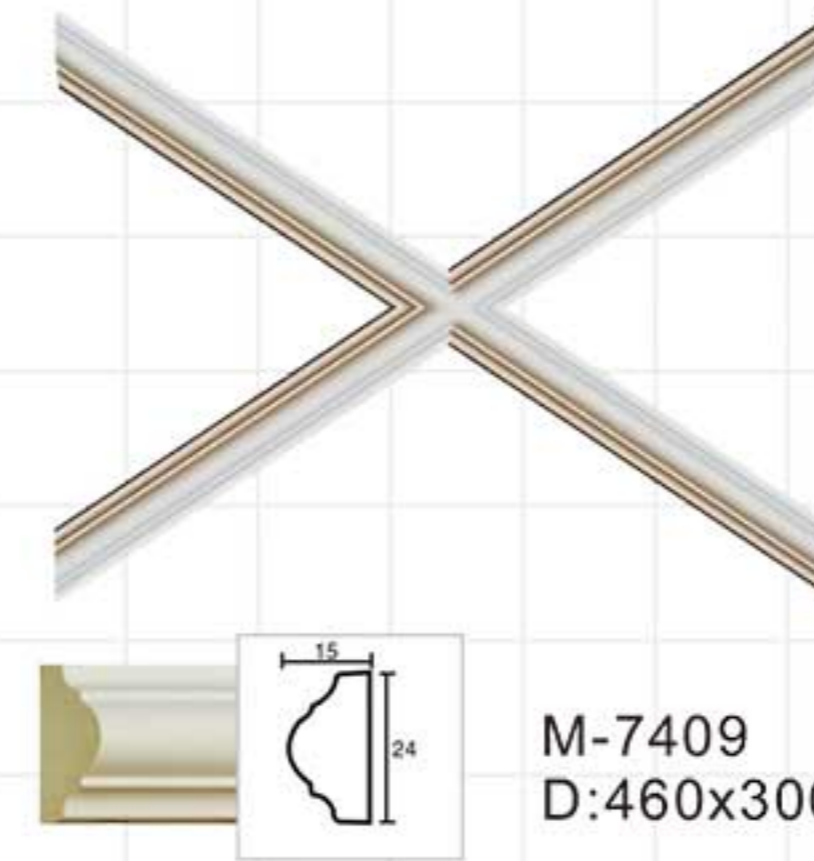

Celing tiles/wall molding

Leading brand Leading innovation

Jointless joint combination of mate and female

Celing tiles/wall molding

Celing tiles/wall molding

M-7401
D:400x400x20mm

M-7402
D:600x600x20mm

M-7405
D:450x450x20mm

M-7415
600x600x25mm

M-7403
D:600x600x30mm

M-7404A
D:600x600x15mm

M-7404
D:790x790x20mm

Celing tiles/wall molding

Celing tiles/wall molding

M-7406
D:885x750x20mm

M-7407
D:550x550x15mm

M-7408
D:790x665x65mm

M-7409
D:460x300x15mm

M-7410 D:926x926x50mm
850mm

M-7411 D:850x850x20mm

Celing tiles/wall molding

Celing Medallion

Rounded medallion

Rounded medallion