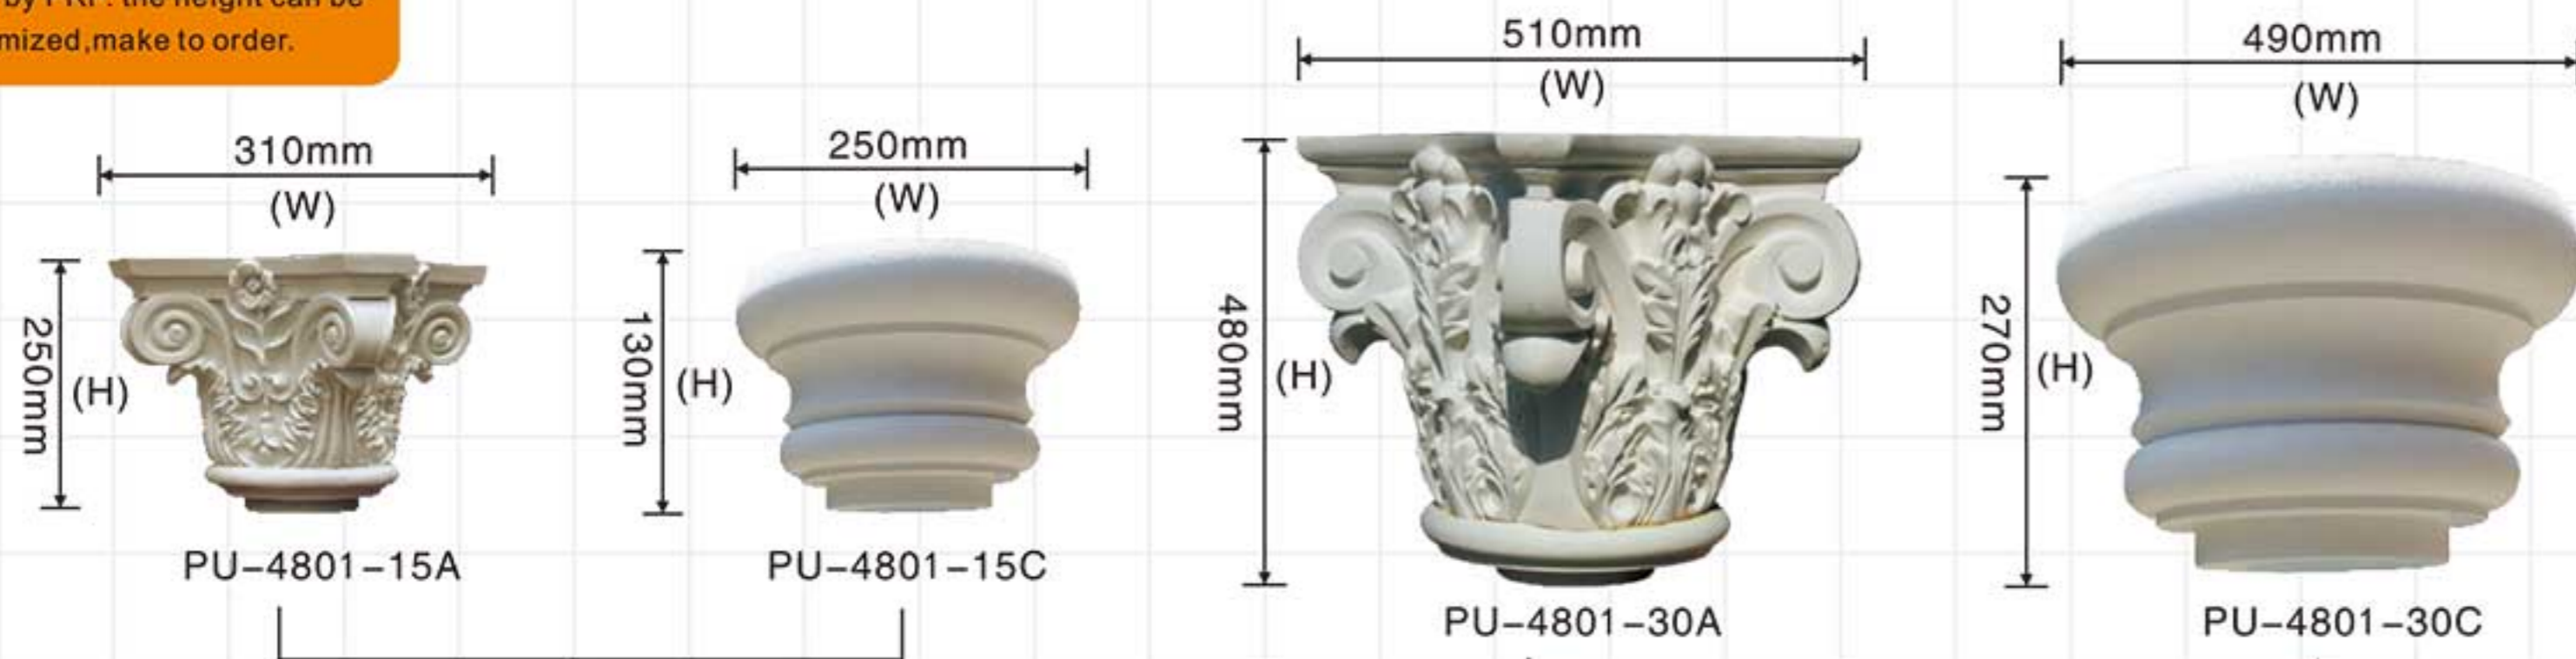

PU Roma columns

PU Roma columns

Kindy reminder
The columns of this page are made by FRP, the height can be customized, make to order.

PU-4801-15B