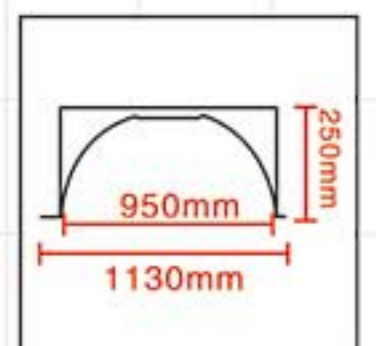

Ceiling domes

Ceiling domes

M-7204
D=ø890mm
MD=ø710mm
H = 170mm

M-7205
D=ø1370mm
MD=ø1200mm
H = 270mm

M-7206
D=ø1200mm
MD=ø1000mm
H = 275mm

M-7207
D=ø930mm
MD=ø850mm
H = 150mm

M-7208
D=ø1130mm
MD=ø950mm
H = 250mm