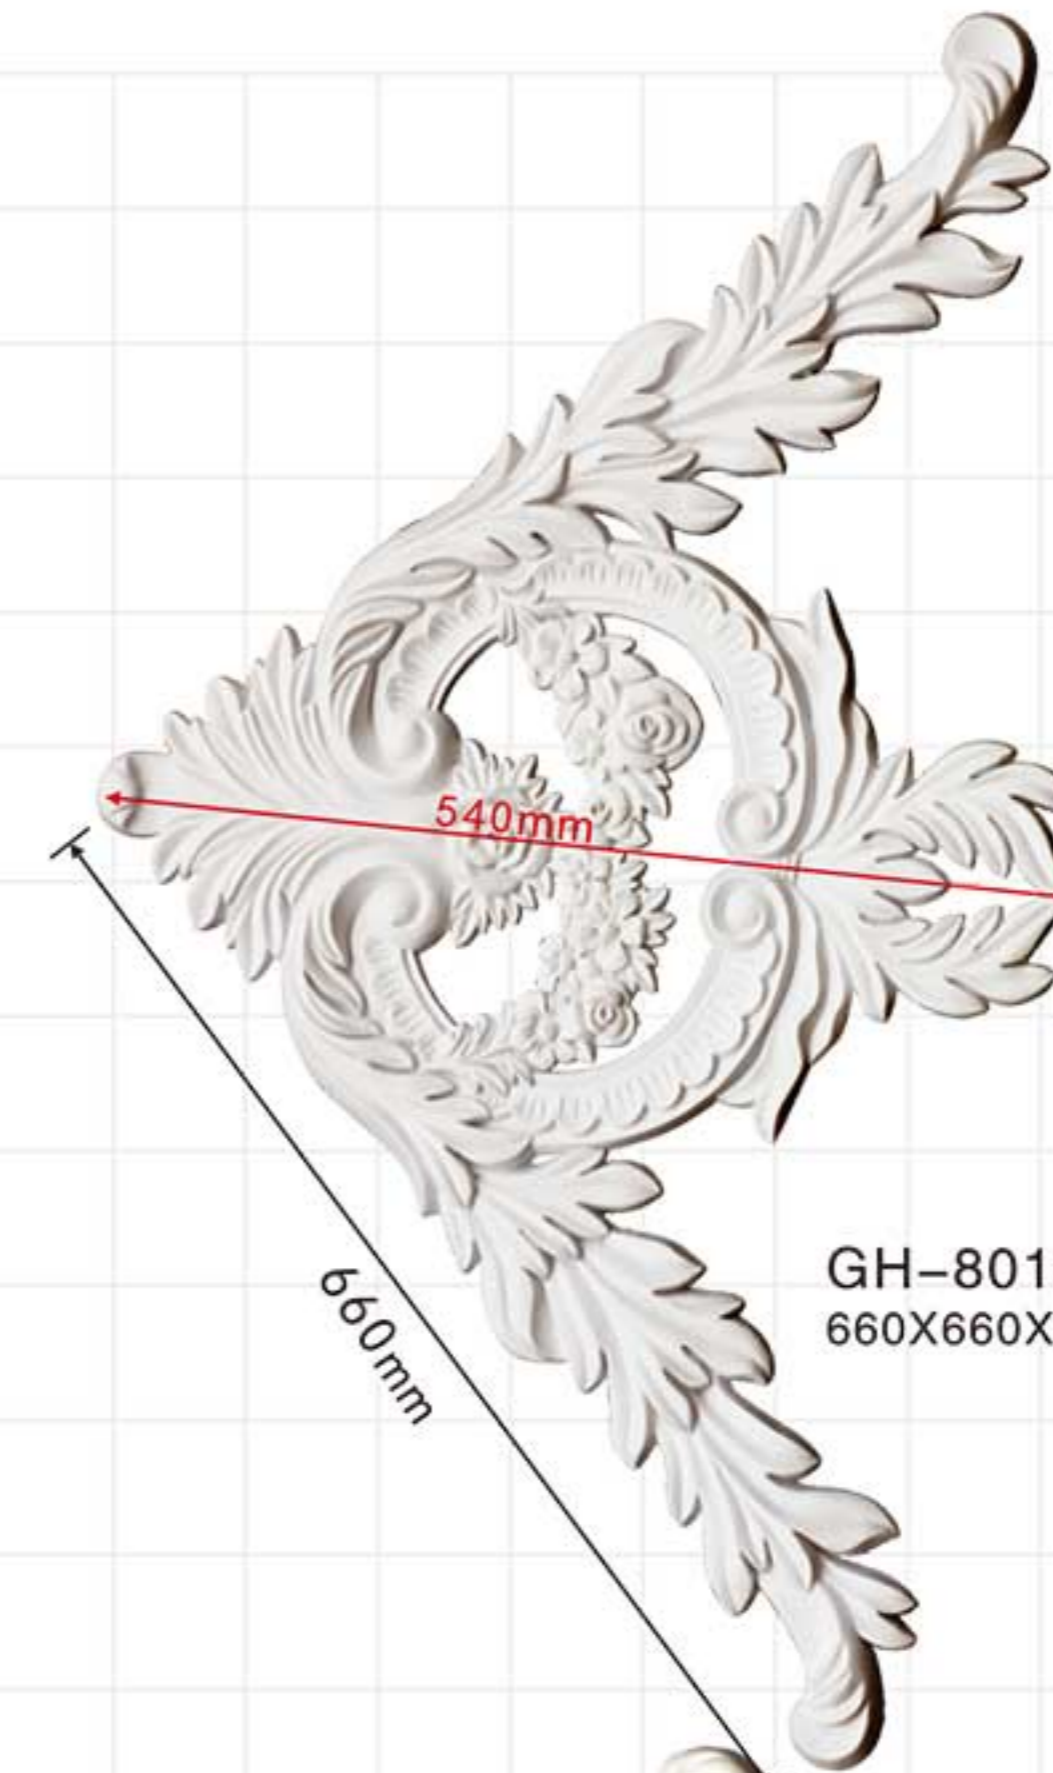

GH-80121
660x660x25mm