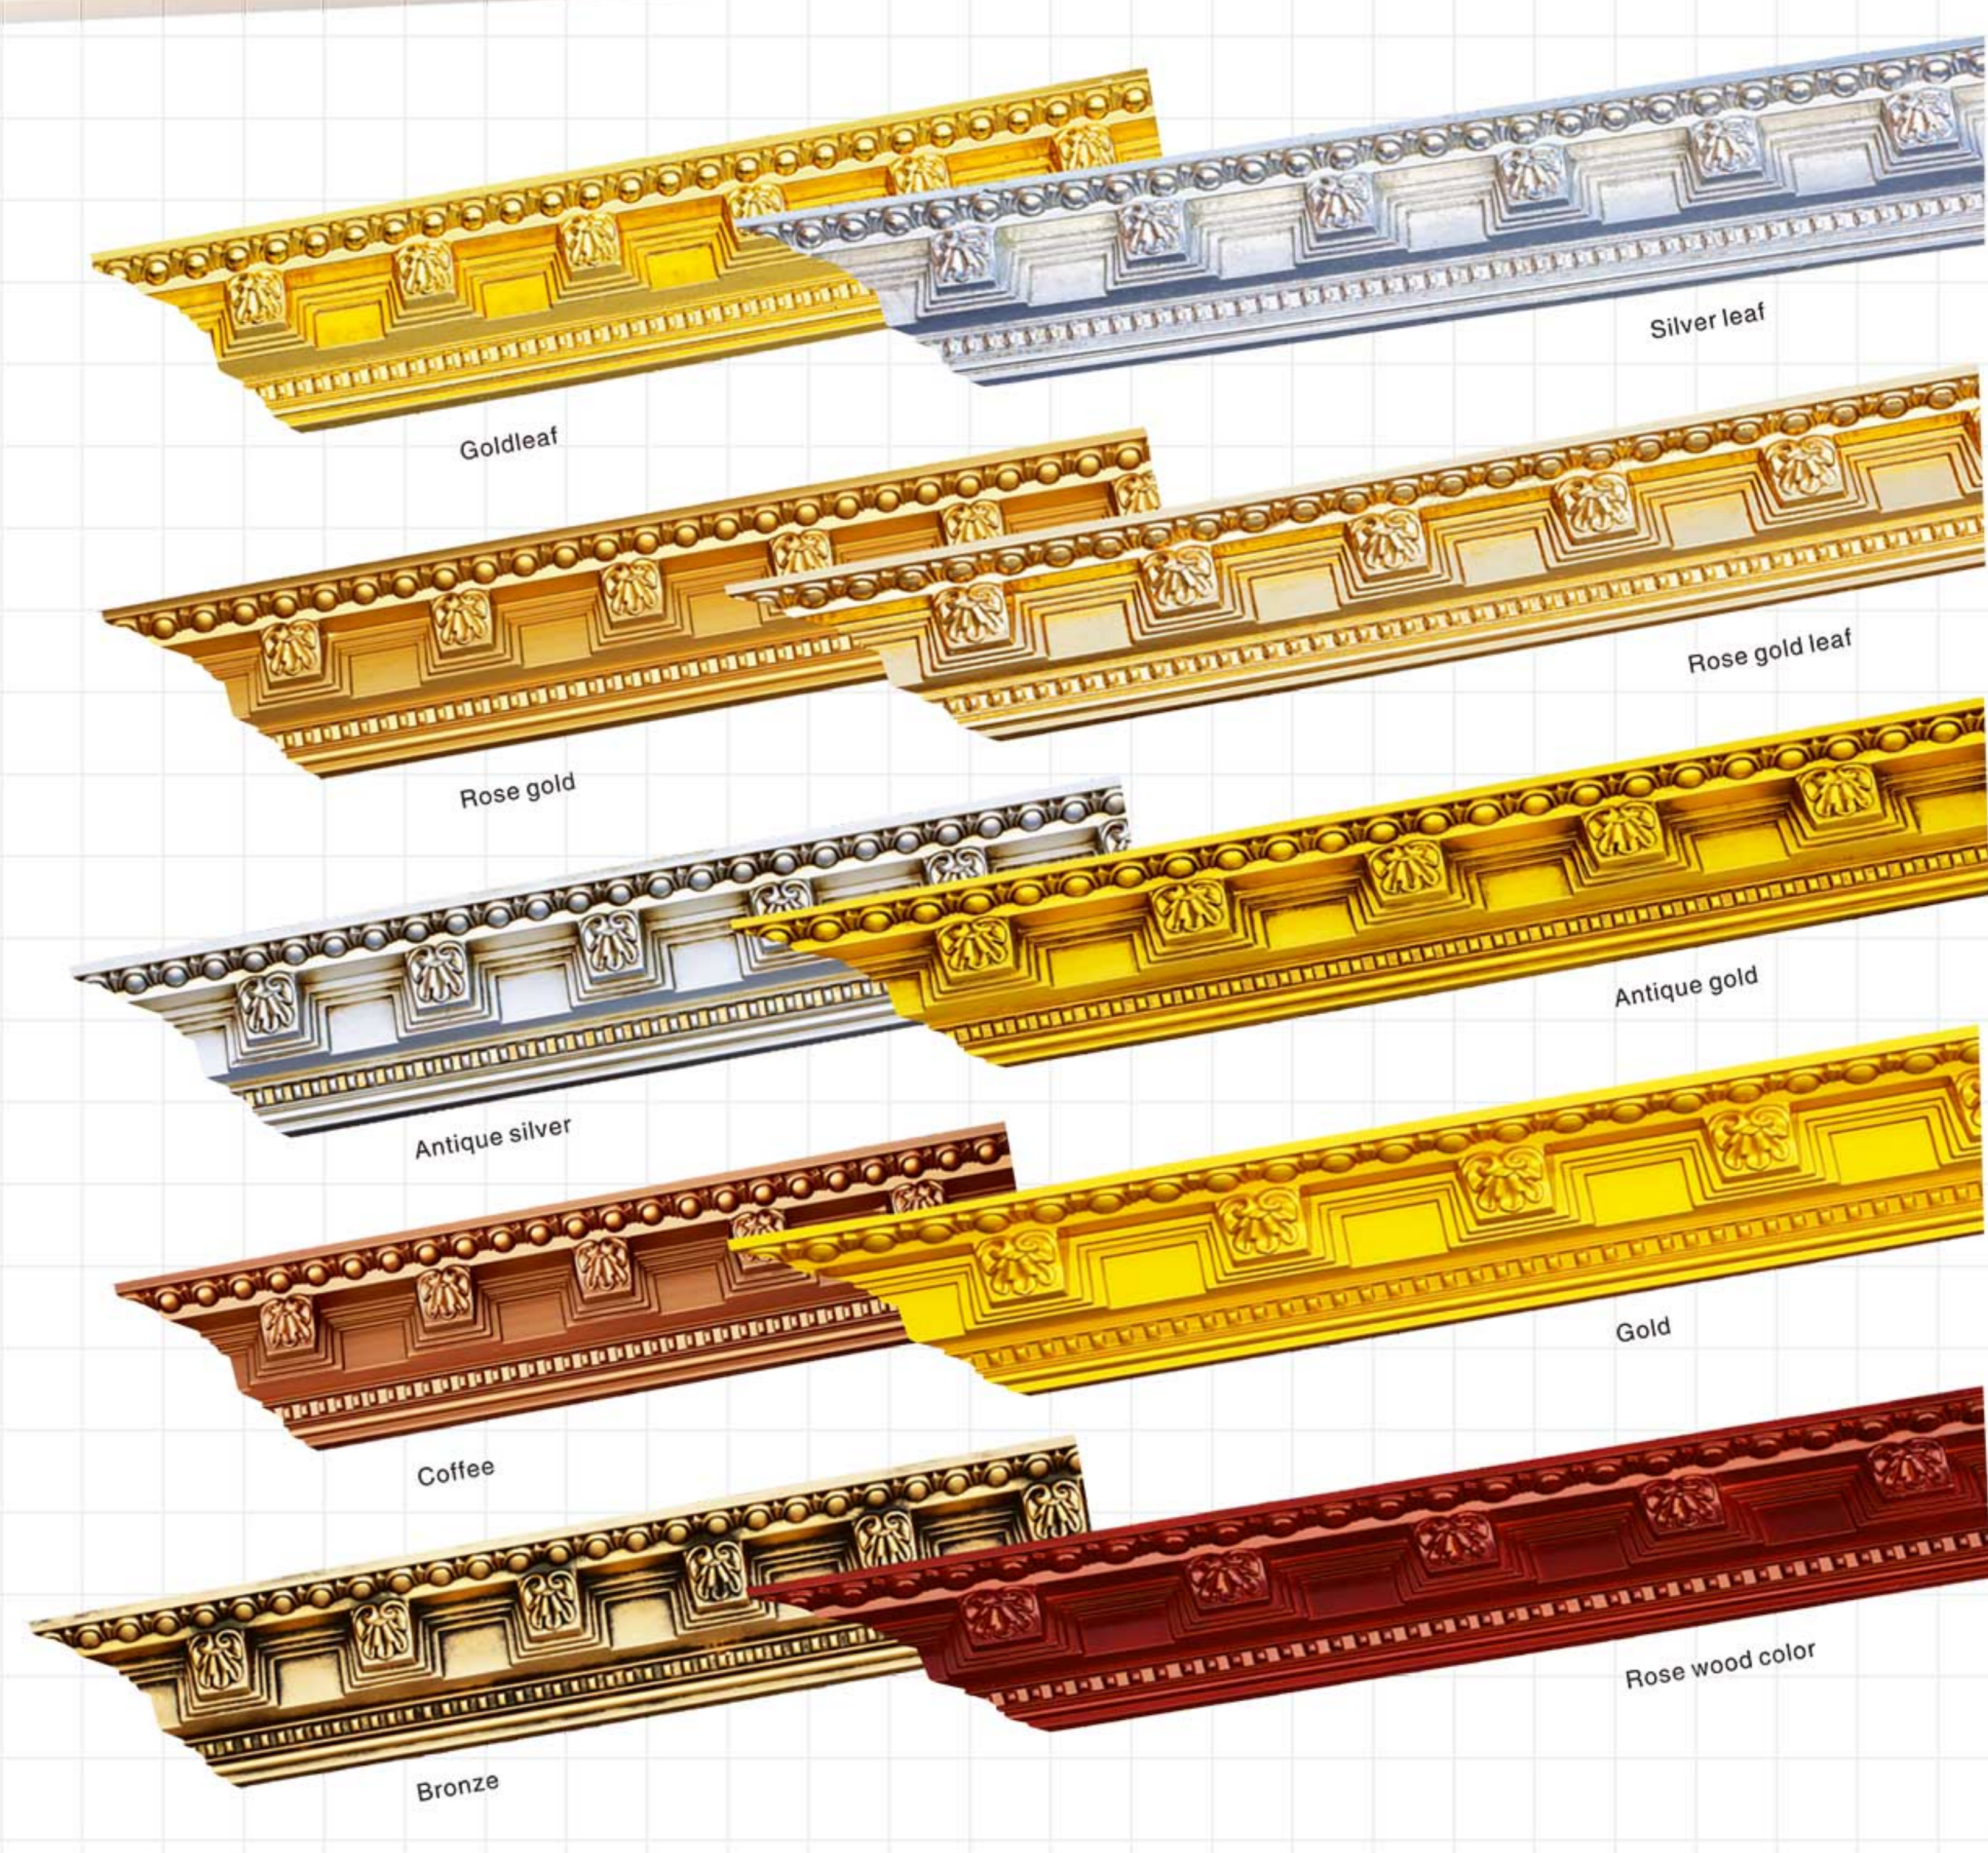

Color Effect

Color Effect

Color Effect

Color Effect

GA-81039-80 Gold with Silver
 Breadth:114mm
 Pattern:200mm
 Length□2400mm

GA-81039-80 Off white
 Breadth:114mm
 Pattern:200mm
 Length□2400mm

Color Effect

Color Effect

GA-81088-100 Gold with Silver
 Breadth:133mm
 Pattern:100mm
 Length□2400mm

GA-81088-100 Off white
 Breadth:133mm
 Pattern:100mm
 Length□2400mm

Color Effect

Color Effect

GA-81004
Length □ 2400mm
Breadth: 79mm
Pattern: 10mm