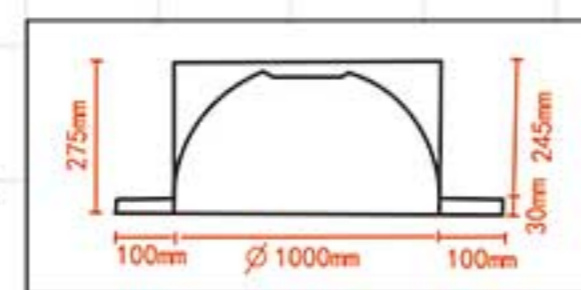

Ceiling domes

Ceiling domes

M-7204
D=ø890mm
MD=ø710mm
H = 170mm

M-7205
D=ø1370mm
MD=ø1200mm
H = 270mm

M-7206
D=ø1200mm
MD=ø1000mm
H = 275mm

M-7207
D=ø930mm
MD=ø850mm
H = 150mm

M-7208
D=ø1130mm
MD=ø950mm
H = 250mm