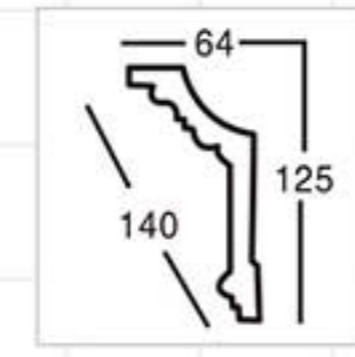

GA-81045
Length □ 2400mm
Breadth: 101mm
Pattern: 45mm

GA-81038
Length □ 2400mm
Breadth: 114mm
Pattern: 200mm

GA-81049
Length □ 2400mm
Breadth: 100mm
Pattern: 60mm

GA-81038
Length □ 2400mm
Breadth: 114mm
Pattern: 200mm

GA-81049
Length □ 2400mm
Breadth: 100mm
Pattern: 60mm

Color Effect

Color Effect

GA-81051-80
Length □ 2400mm
Breadth: 114mm
Pattern: 200mm

Partial Gold leaf

GA-81058
Length □ 2400mm
Breadth: 121mm
Pattern: 40mm

Champagne Gold

GA-81069
Length □ 2400mm
Breadth: 128mm
Pattern: 144mm

Famille rose

GA-81071
Length □ 2400mm
Breadth: 145mm
Pattern: 77mm

Hand Paiting Silver

GA-81083
Length □ 2400mm
Breadth: 126mm
Pattern: 122mm

Hand painting champagne Gold

GA-81091
Length □ 2400mm
Breadth: 127mm
Pattern: 810mm

Gold with Silver

GA-81095
Length □ 2400mm
Breadth: 116mm
Pattern: 100mm

Crack silver

GA-81119
Length □ 2400mm
Breadth: 140mm
Pattern: 20mm