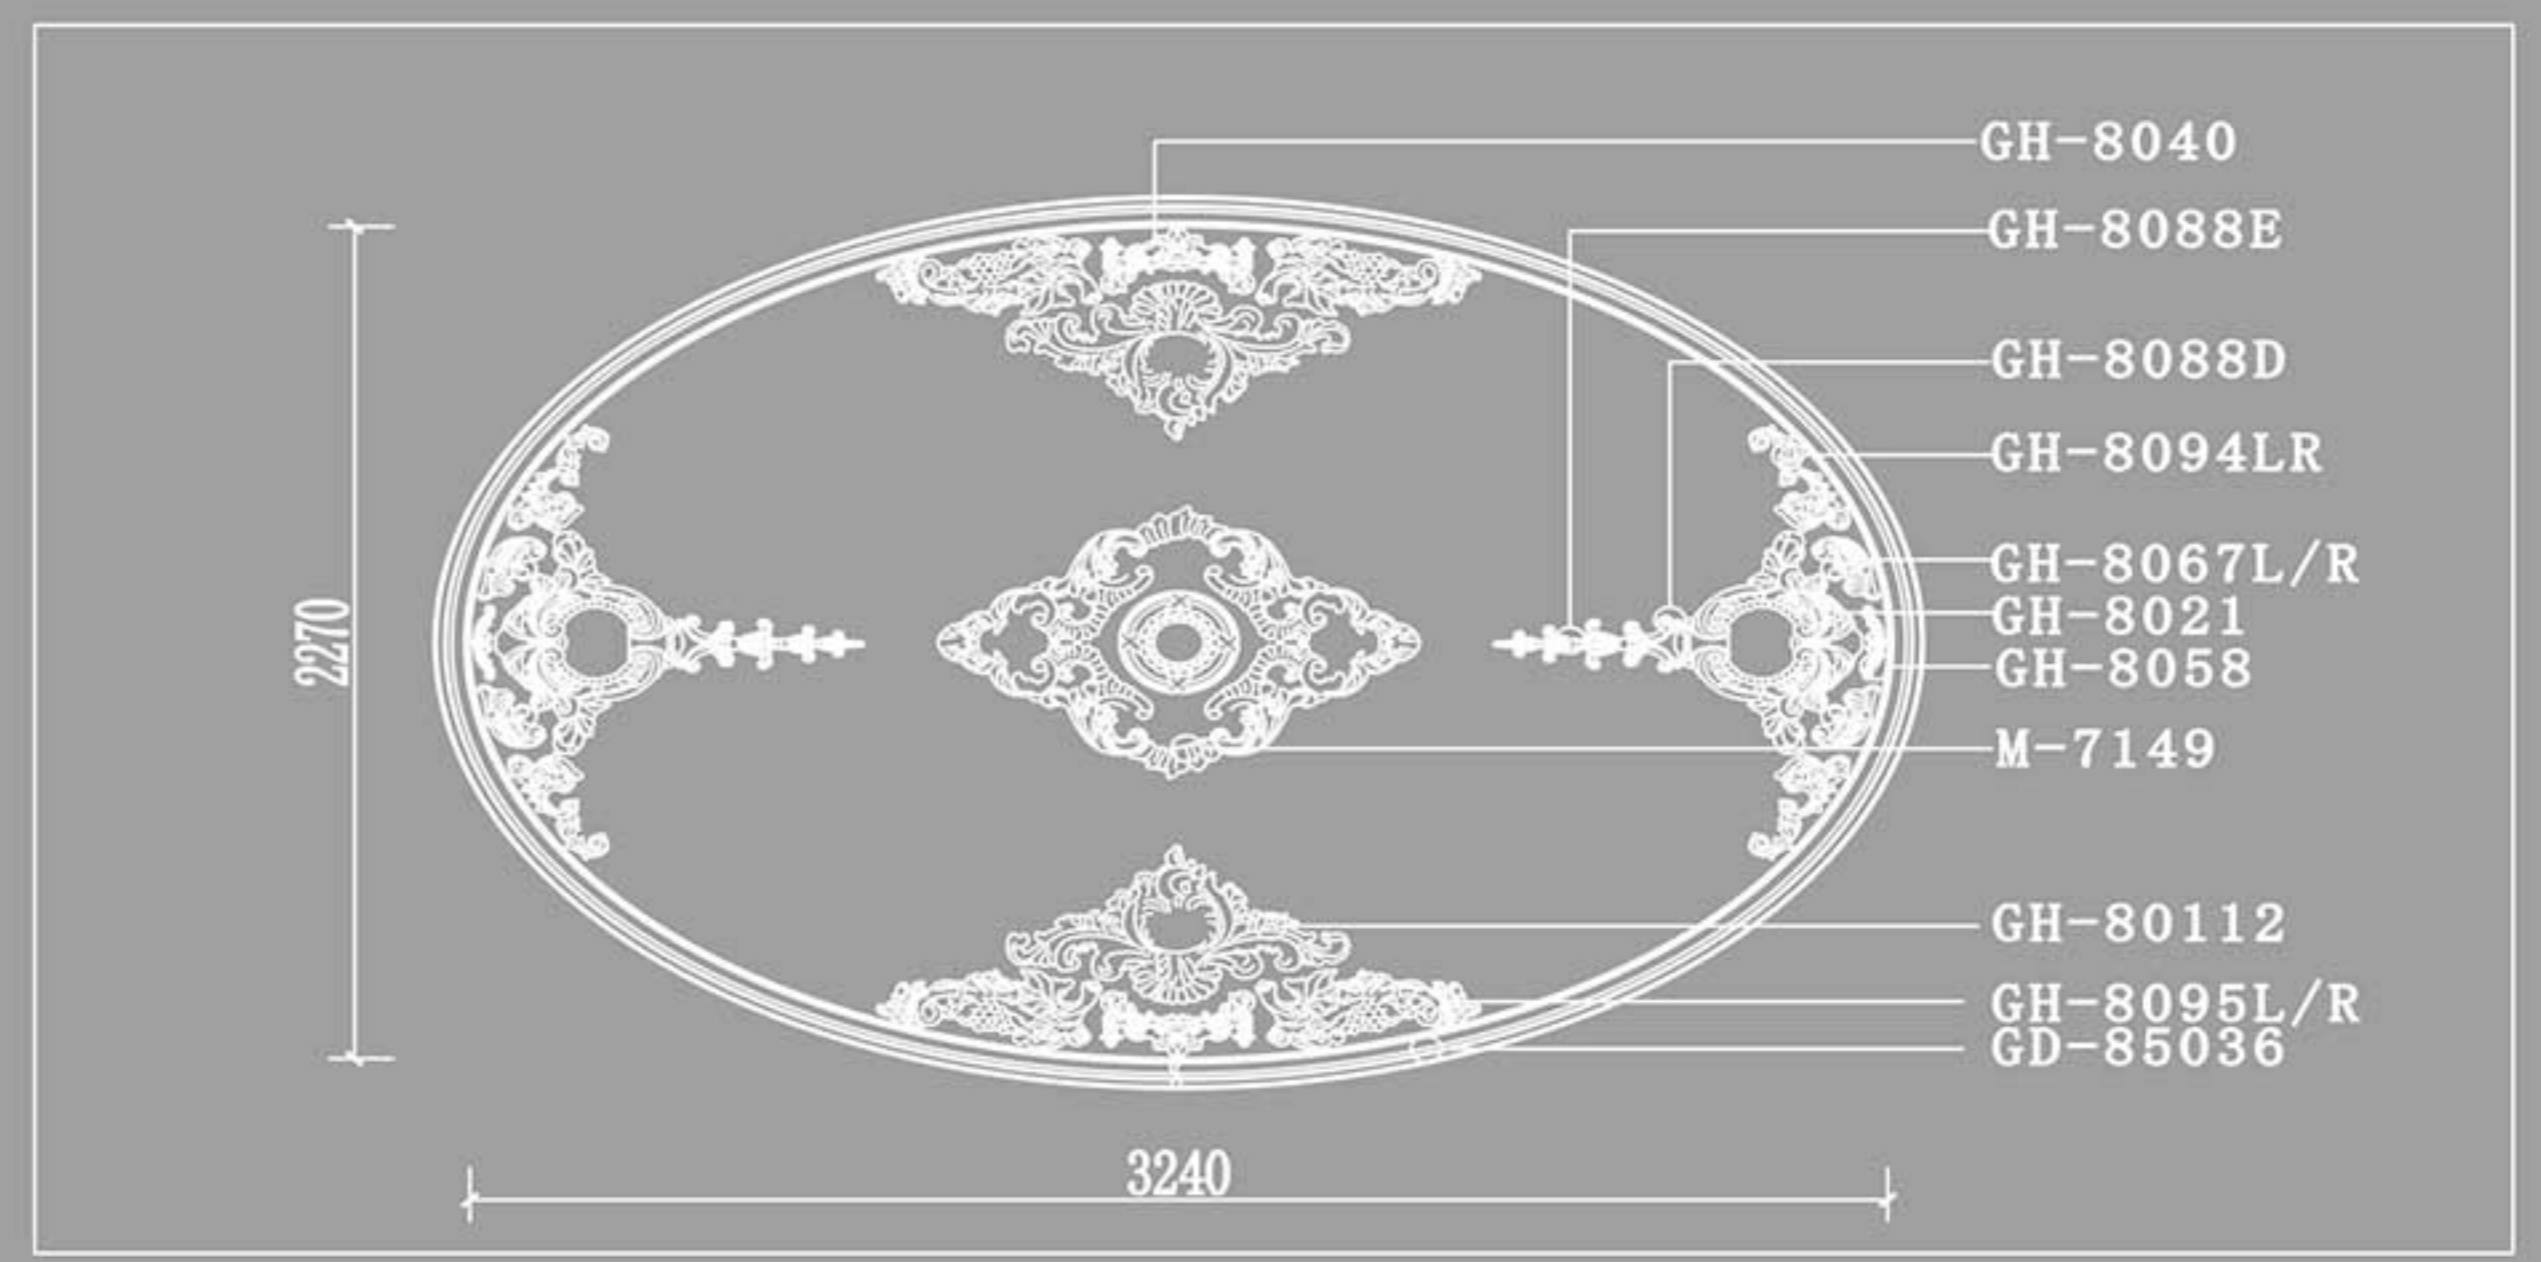

Ornaments

Ornaments

Nice carving/Exquisite/High-quality

The specialist do the professional thing

The specialist do the professional thing

Ornaments

Ornaments

GH-8029L
275x300x35mm