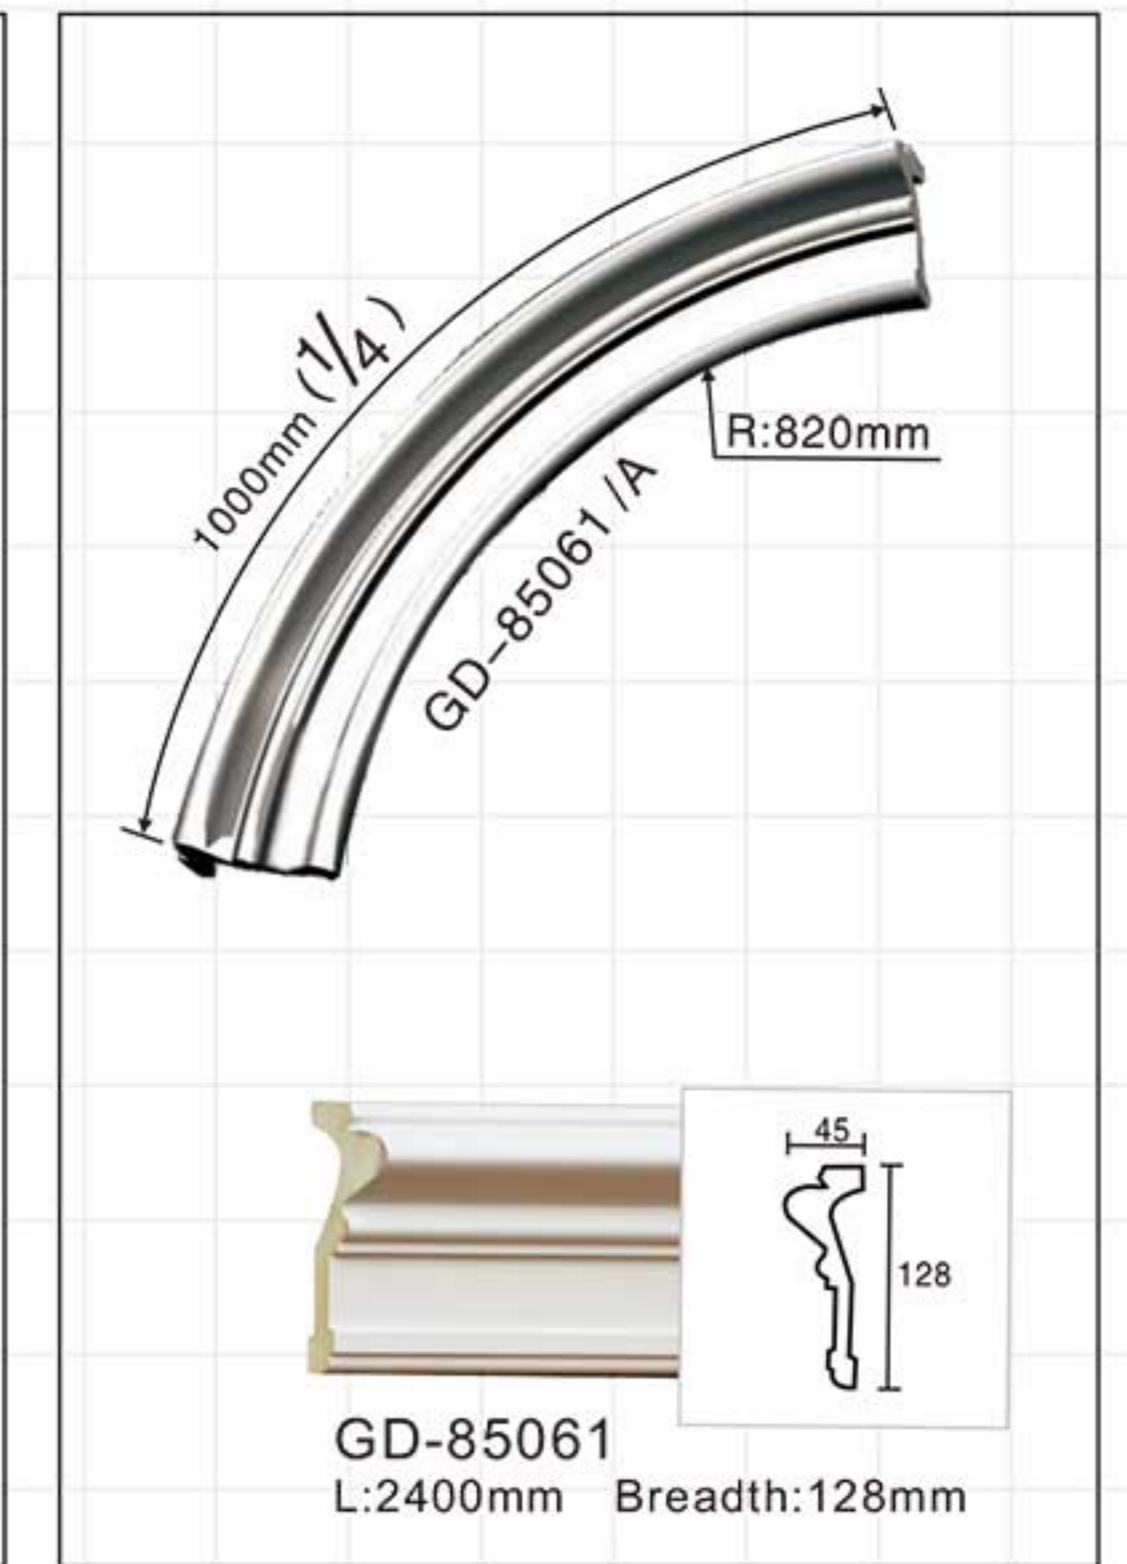

Carving panel mouldings-Corners

Carving panel mouldings-Corners