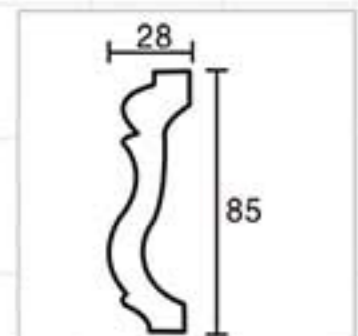

Champagne Gold

GA-81156-160
Length□2400mm
Breadth:255mm
Pattern:245mm

Gold with Silver

GA-81158
Length□2400mm
Breadth:222mm
Pattern:480mm

Partial Gold leaf

GA-81161
Length□2400mm
Breadth:245mm
Pattern:125mm

Bronze

Color Effect

Color Effect

GA-81170
Length□2400mm
Breadth:498mm
Pattern:244mm

Champagne silver

GB-82002
Length□2400mm
Breadth:30mm
Pattern:50mm

Gold and silver by hand

GB-82011
Length□2400mm
Breadth:45mm
Pattern:90mm

Champagne Gold

GB-82048
Length□2400mm
Breadth:85mm
Pattern:10mm

Antique gold

GB-82094
Length□2400mm
Breadth:84mm
Pattern:240mm

Partial Gold leaf

GB-82052-88
Length□2400mm
Breadth:87mm
Pattern:200mm

Gold and silver by hand

GB-82060
Length□2400mm
Breadth:98mm
Pattern:34mm

Antique silver

GB-82064
Length□2400mm
Breadth:100mm
Pattern:120mm

Antique silver

GB-82064
Length□2400mm
Breadth:100mm
Pattern:120mm

Gold with Silver

GB-82068
Length□2400mm
Breadth:104mm
Pattern:165mm