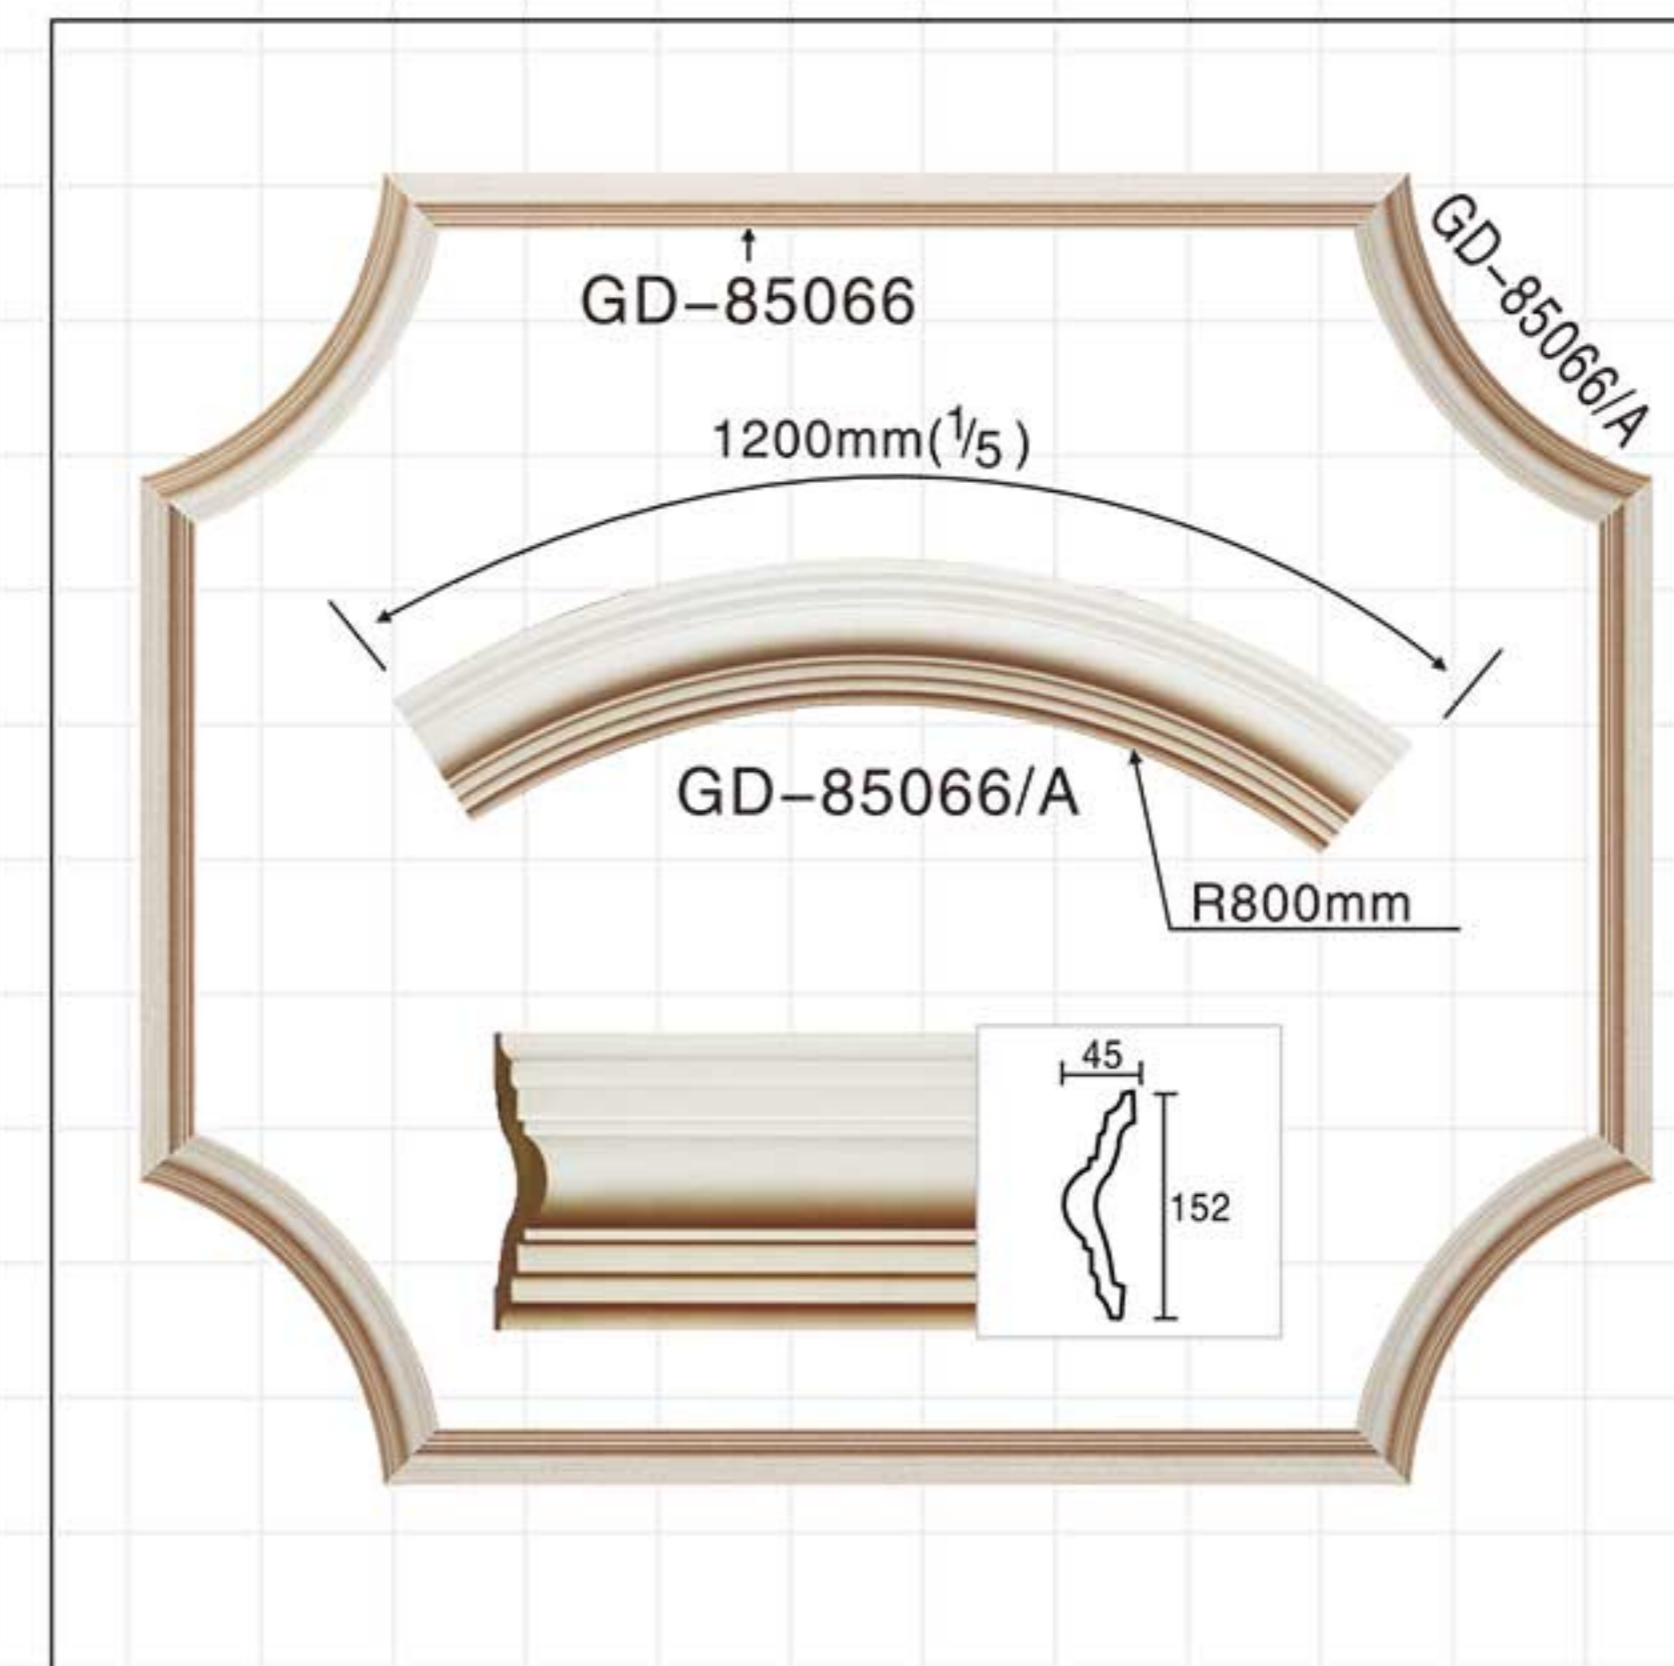

Carving panel mouldings-Corners

Carving panel mouldings-Corners