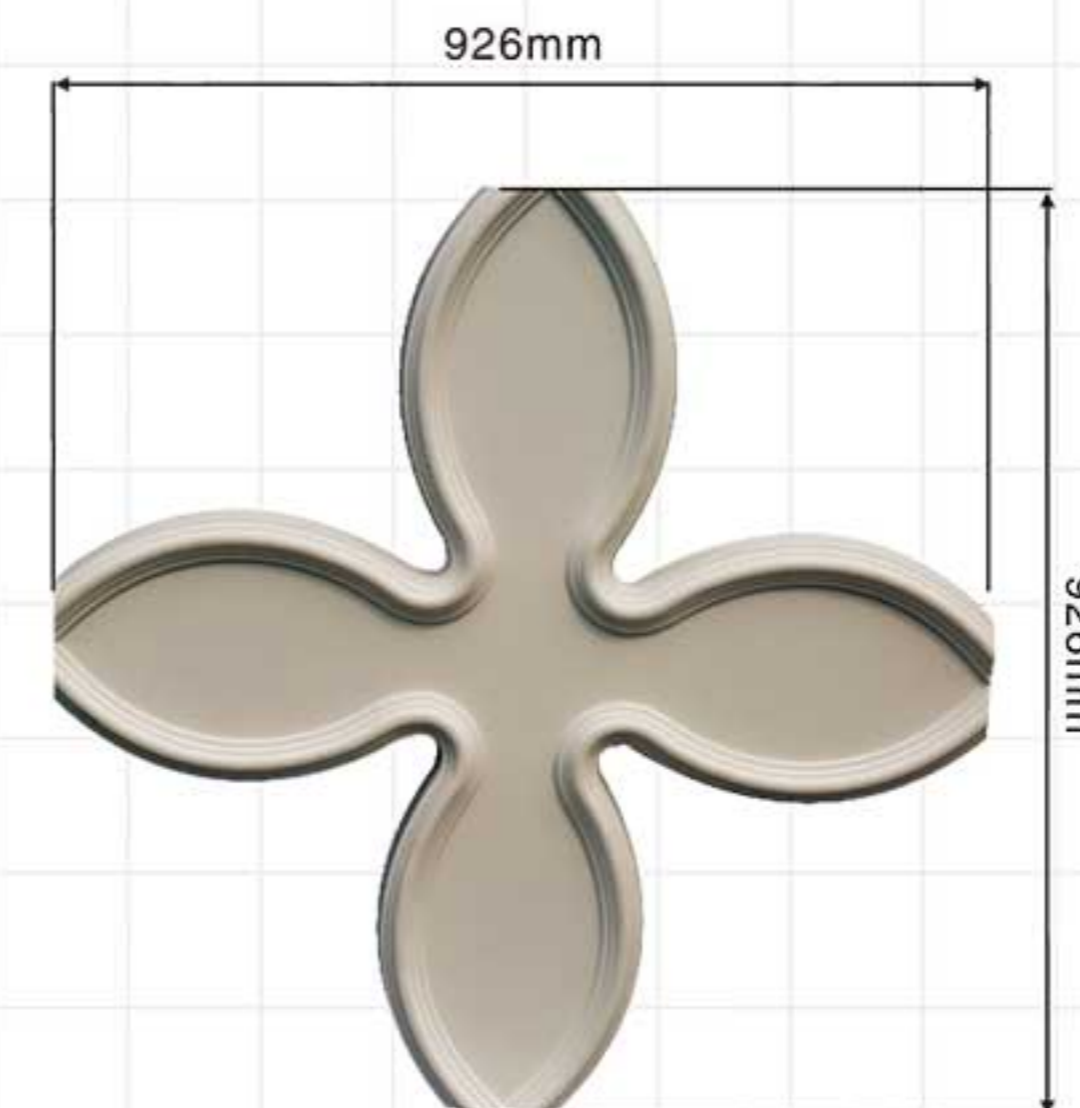

Celing tiles/wall molding

Leading brand Leading innovation

Jointless joint combination of mate and female

Celing tiles/wall molding

Celing tiles/wall molding

M-7401
D:400x400x20mm

M-7402
D:600x600x20mm

M-7405
D:450x450x20mm

M-7415
600x600x25mm

M-7403
D:600x600x30mm

M-7404A
D:600x600x15mm

M-7404
D:790x790x20mm

Celing tiles/wall molding

Celing tiles/wall molding

M-7406
D:885x750x20mm

M-7407
D:550x550x15mm

M-7408
D:790x665x65mm

M-7409
D:460x300x15mm

M-7410 D:926x926x50mm
850mm

M-7411 D:850x850x20mm

Celing tiles/wall molding

Celing Medallion

Rounded medallion

Rounded medallion