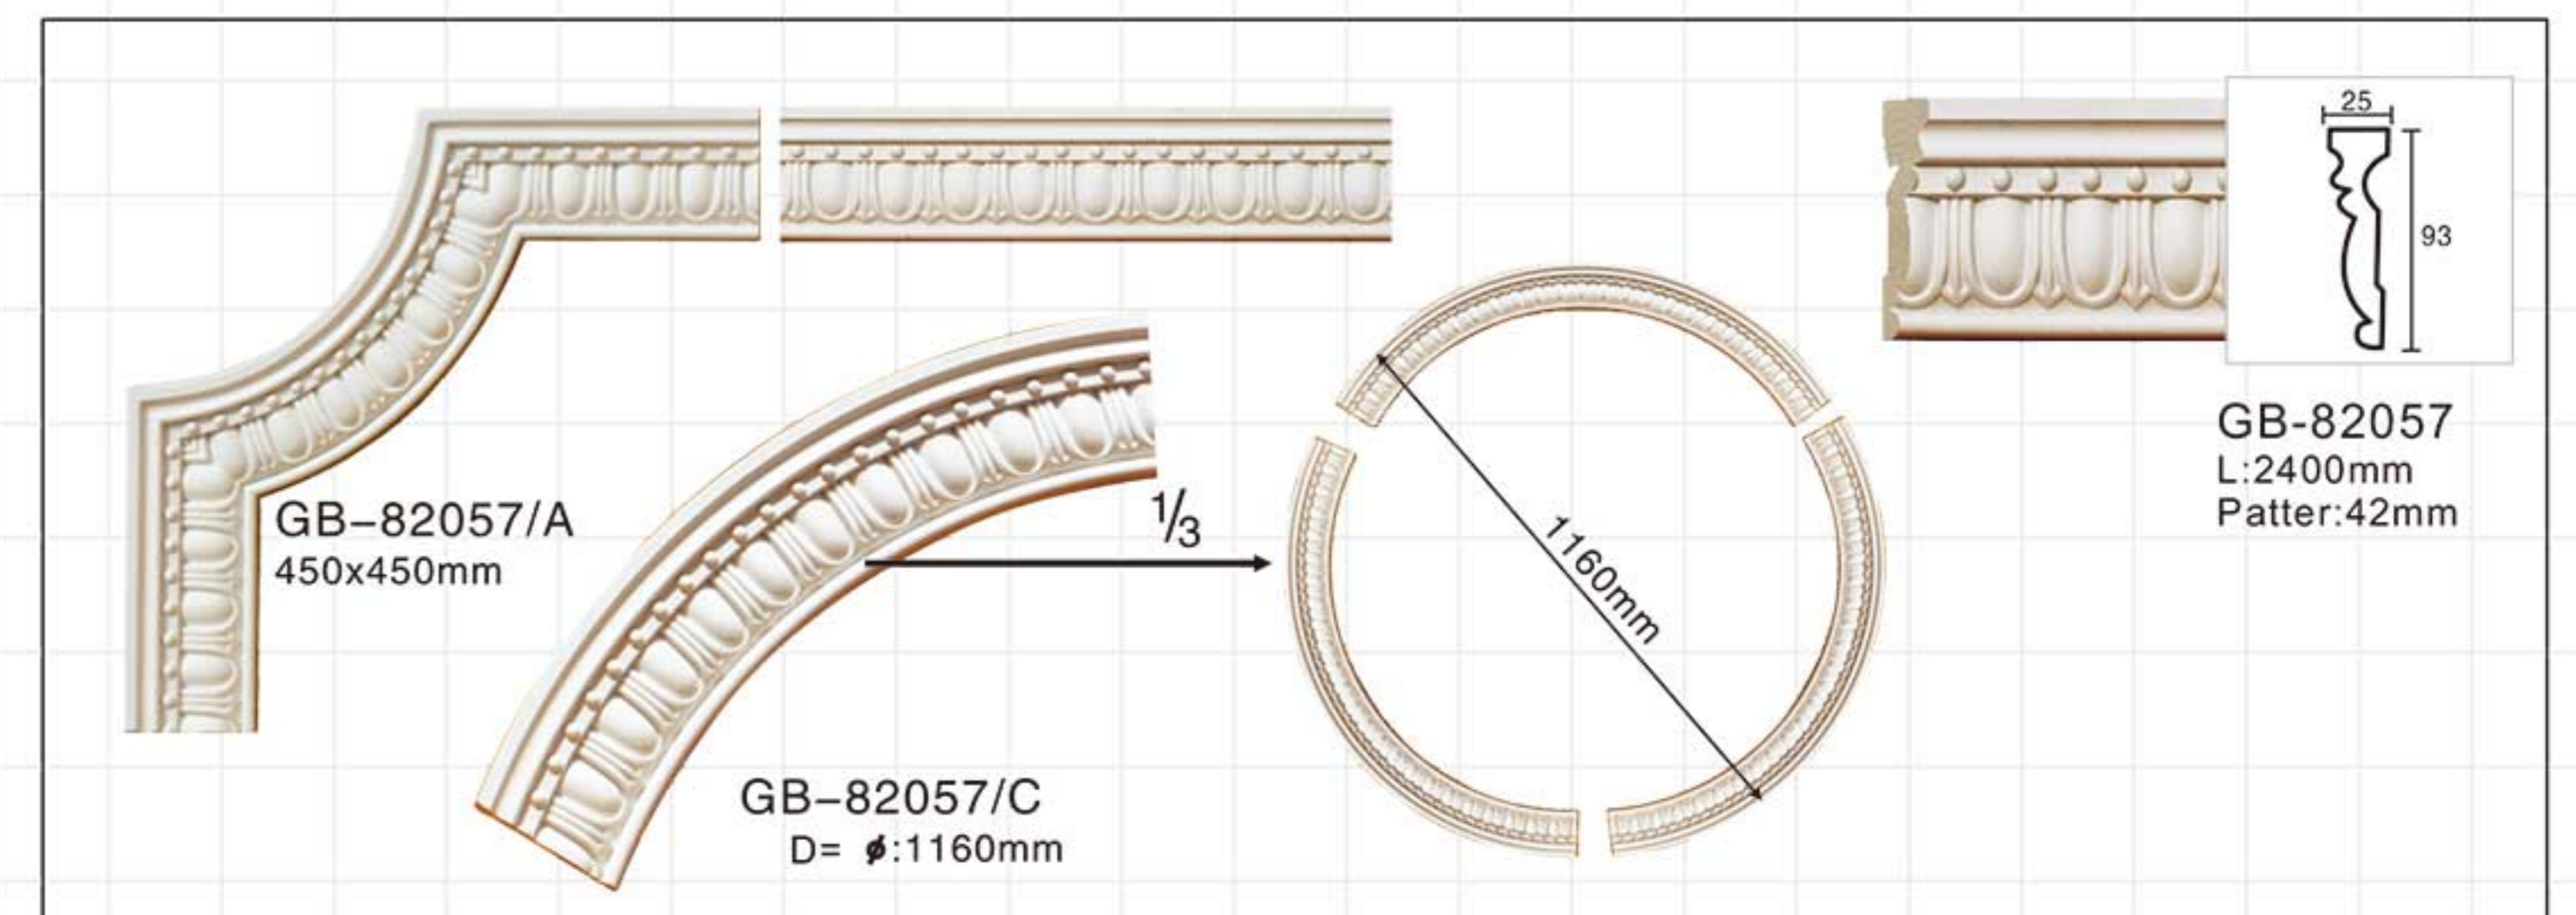

Carving panel mouldings-Corners