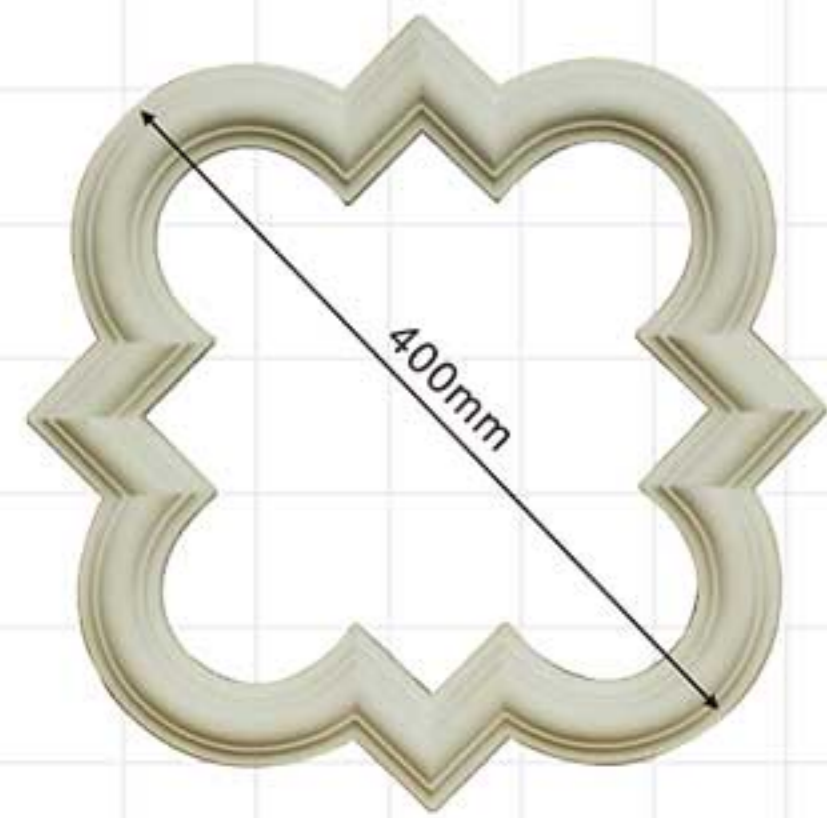

Celing tiles/wall molding

Leading brand Leading innovation

Jointless joint combination of mate and female

Celing tiles/wall molding

Celing tiles/wall molding

M-7401
D:400x400x20mm

M-7402
D:600x600x20mm

M-7405
D:450x450x20mm

M-7415
600x600x25mm

M-7403
D:600x600x30mm

M-7404A
D:600x600x15mm

M-7404
D:790x790x20mm

Celing tiles/wall molding

Celing tiles/wall molding

M-7406
D:885x750x20mm

M-7407
D:550x550x15mm

M-7408
D:790x665x65mm

M-7409
D:460x300x15mm

M-7410 D:926x926x50mm
850mm

M-7411 D:850x850x20mm

Celing tiles/wall molding

Celing Medallion

Rounded medallion

Rounded medallion