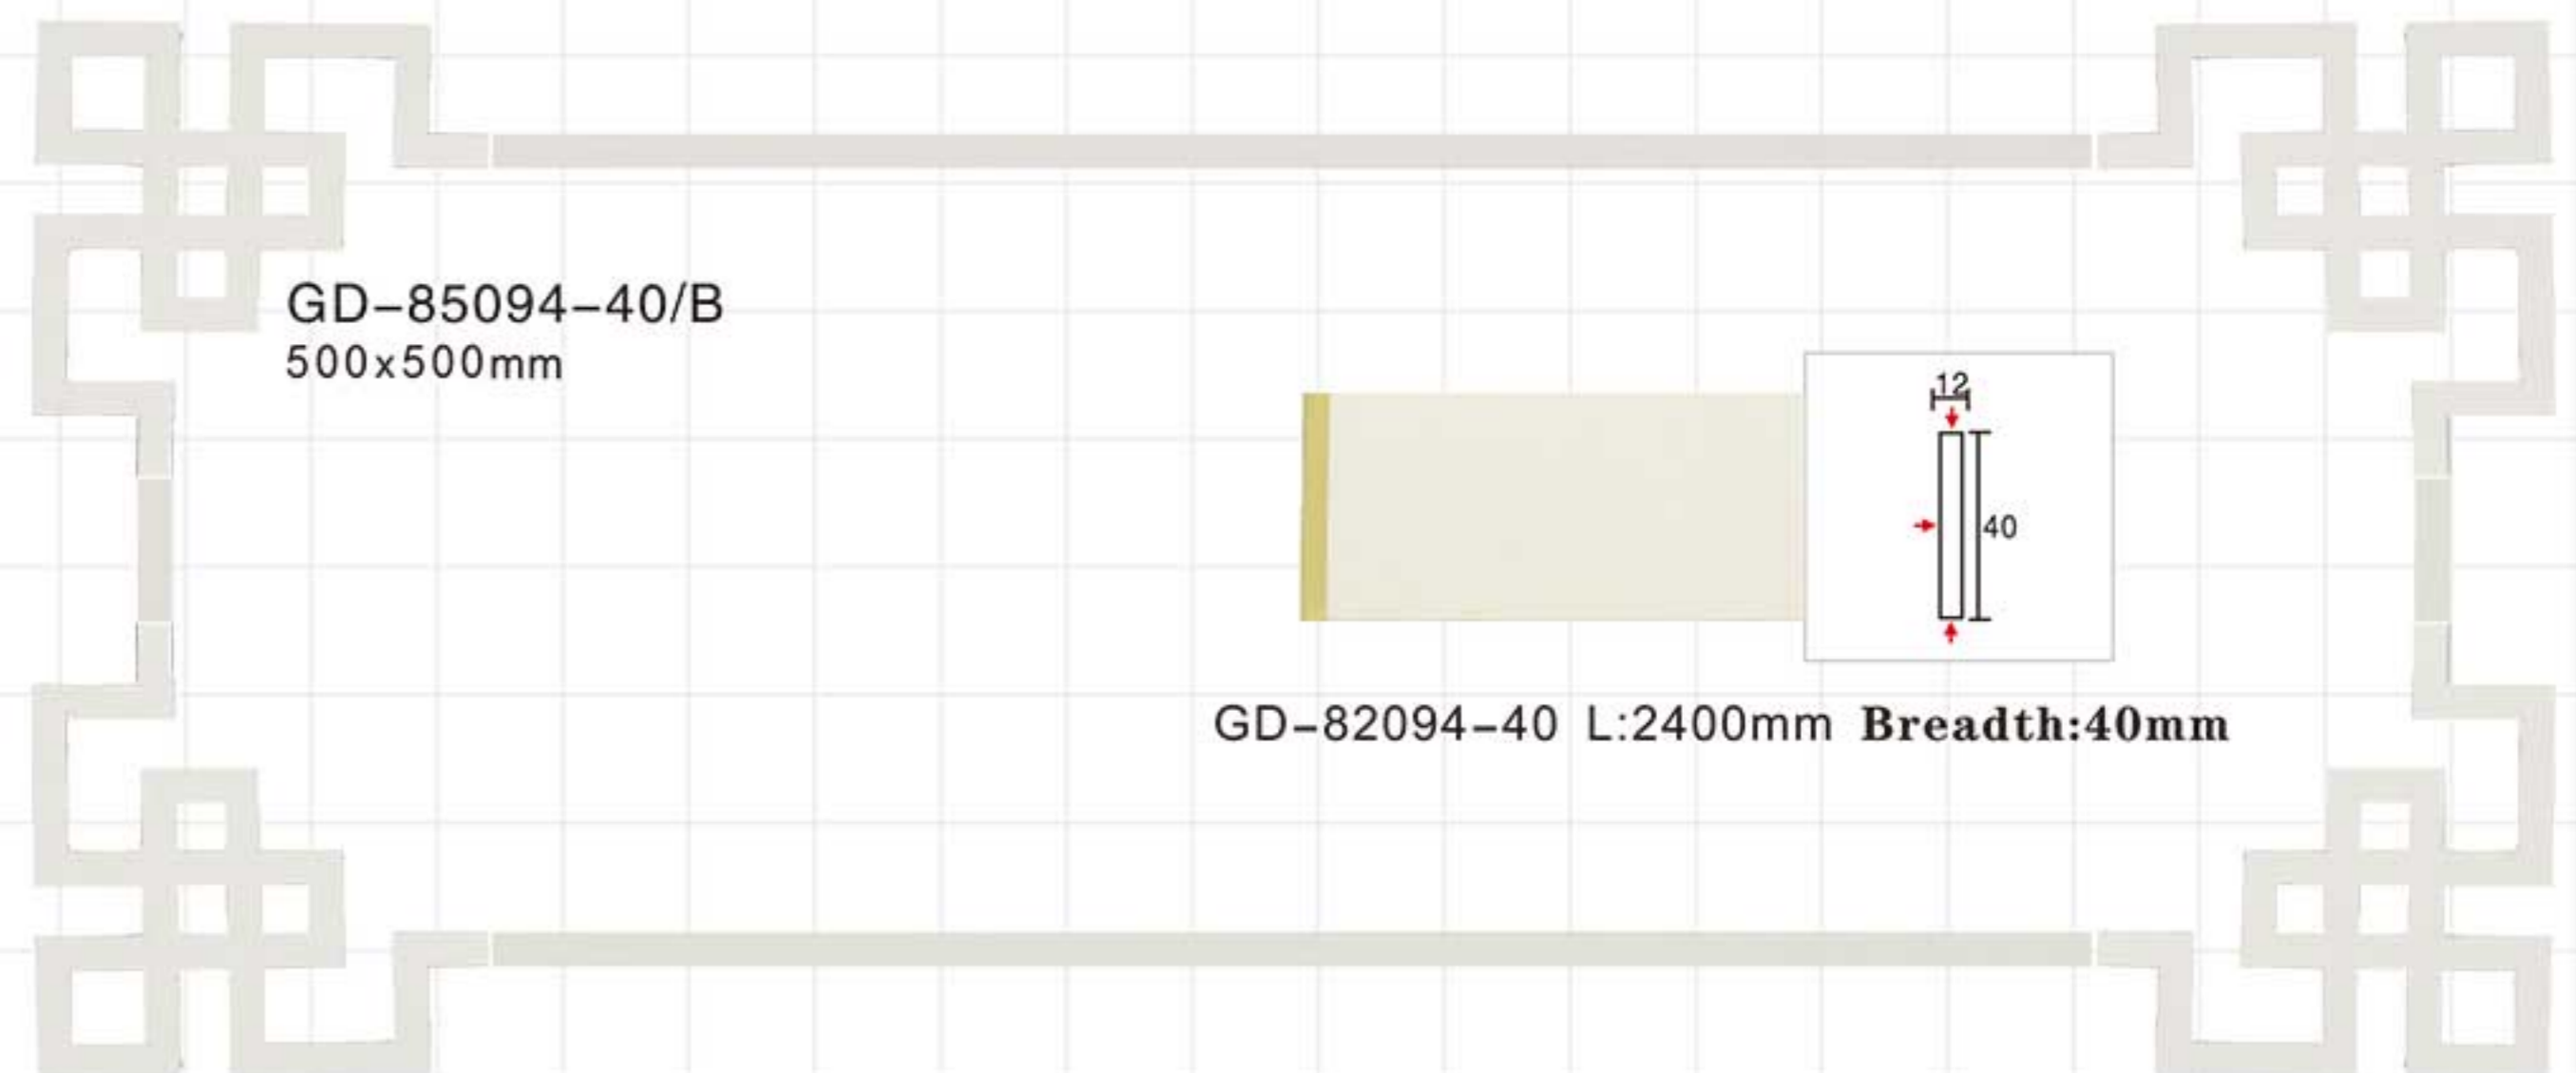

GB-82060
Length□2400mm
Breadth:98mm
Pattern:34mm

Antique silver

GB-82064
Length□2400mm
Breadth:100mm
Pattern:120mm

Antique silver

GB-82064
Length□2400mm
Breadth:100mm
Pattern:120mm

Gold with Silver

GB-82068
Length□2400mm
Breadth:104mm
Pattern:165mm

GD-82094-200 L:2400mm Breadth:200mm

GD-82095-30 L:2400mm

GD-82095-65 L:2400mm

GD-82095-250 L:2400mm

GD-82096 L:2400mm

GD-85094-40/W
750x500mm

GD-85094-40/A
465x465mm

GD-82094-40 L:2400mm Breadth:40mm