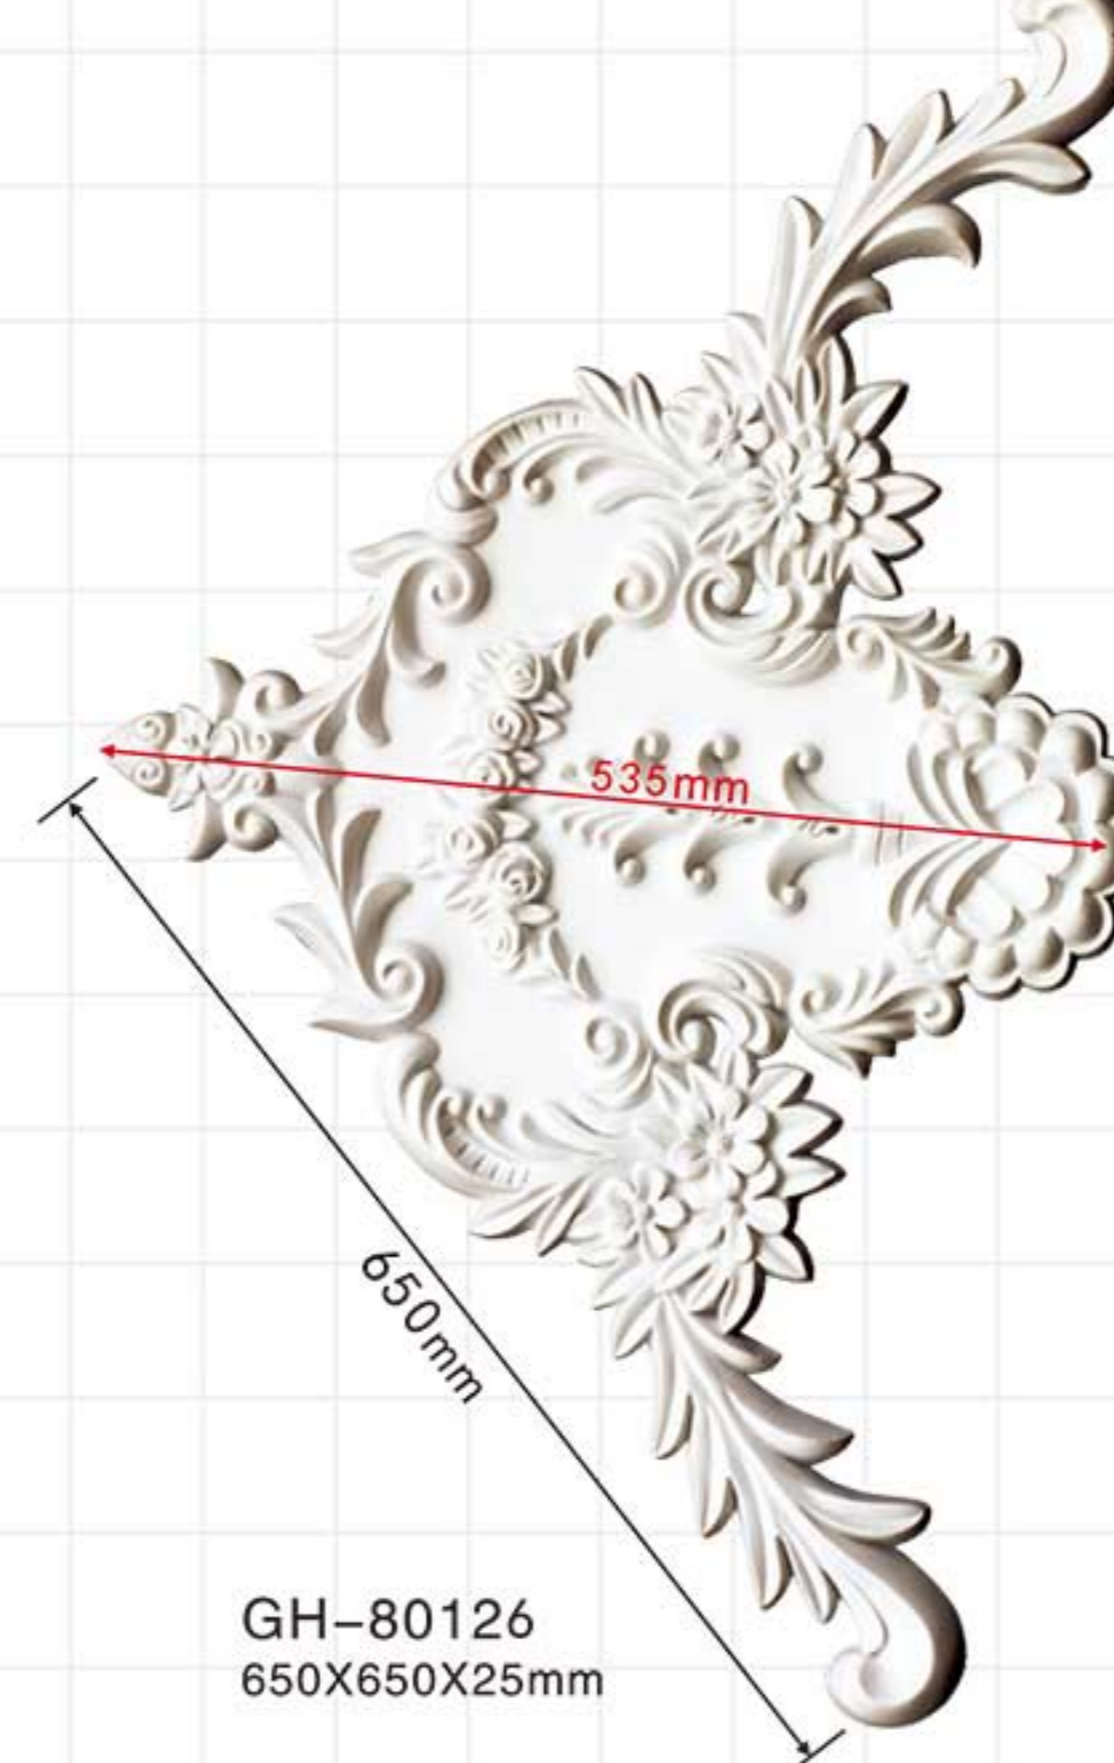

Ornaments

Ornaments

Ornaments

Ornaments

GH-80224L
545x230x18mm

GH-80224R
545x230x18mm

GH-80228L
220x115x25mm

GH-80228R
220x115x25mm

GH-80229L
225x80x16mm

GH-80229R
225x80x16mm

GH-80125

GH-80121
660x660x25mm

GH-80125
630x630x40mm

GH-80126
650x650x25mm

GH-80234
600x600x37mm

GH-80233
350x350x37mm

Wall boards

Wall boards

Wall boards

Size Marking: HxWxD

GS-9101
802x385x32mm

GS-9101 (Bronze)

GS-9103
1056x360x30mm

GS-9103 (Off white)

GS-9102
255x385x32mm

GS-9102 (Bronze)

GS-9104
360x360x30mm

GS-9104 (Off white)

Wall boards

Wall boards

Size Marking: HxWxD

GS-9105B
805x210x40mm