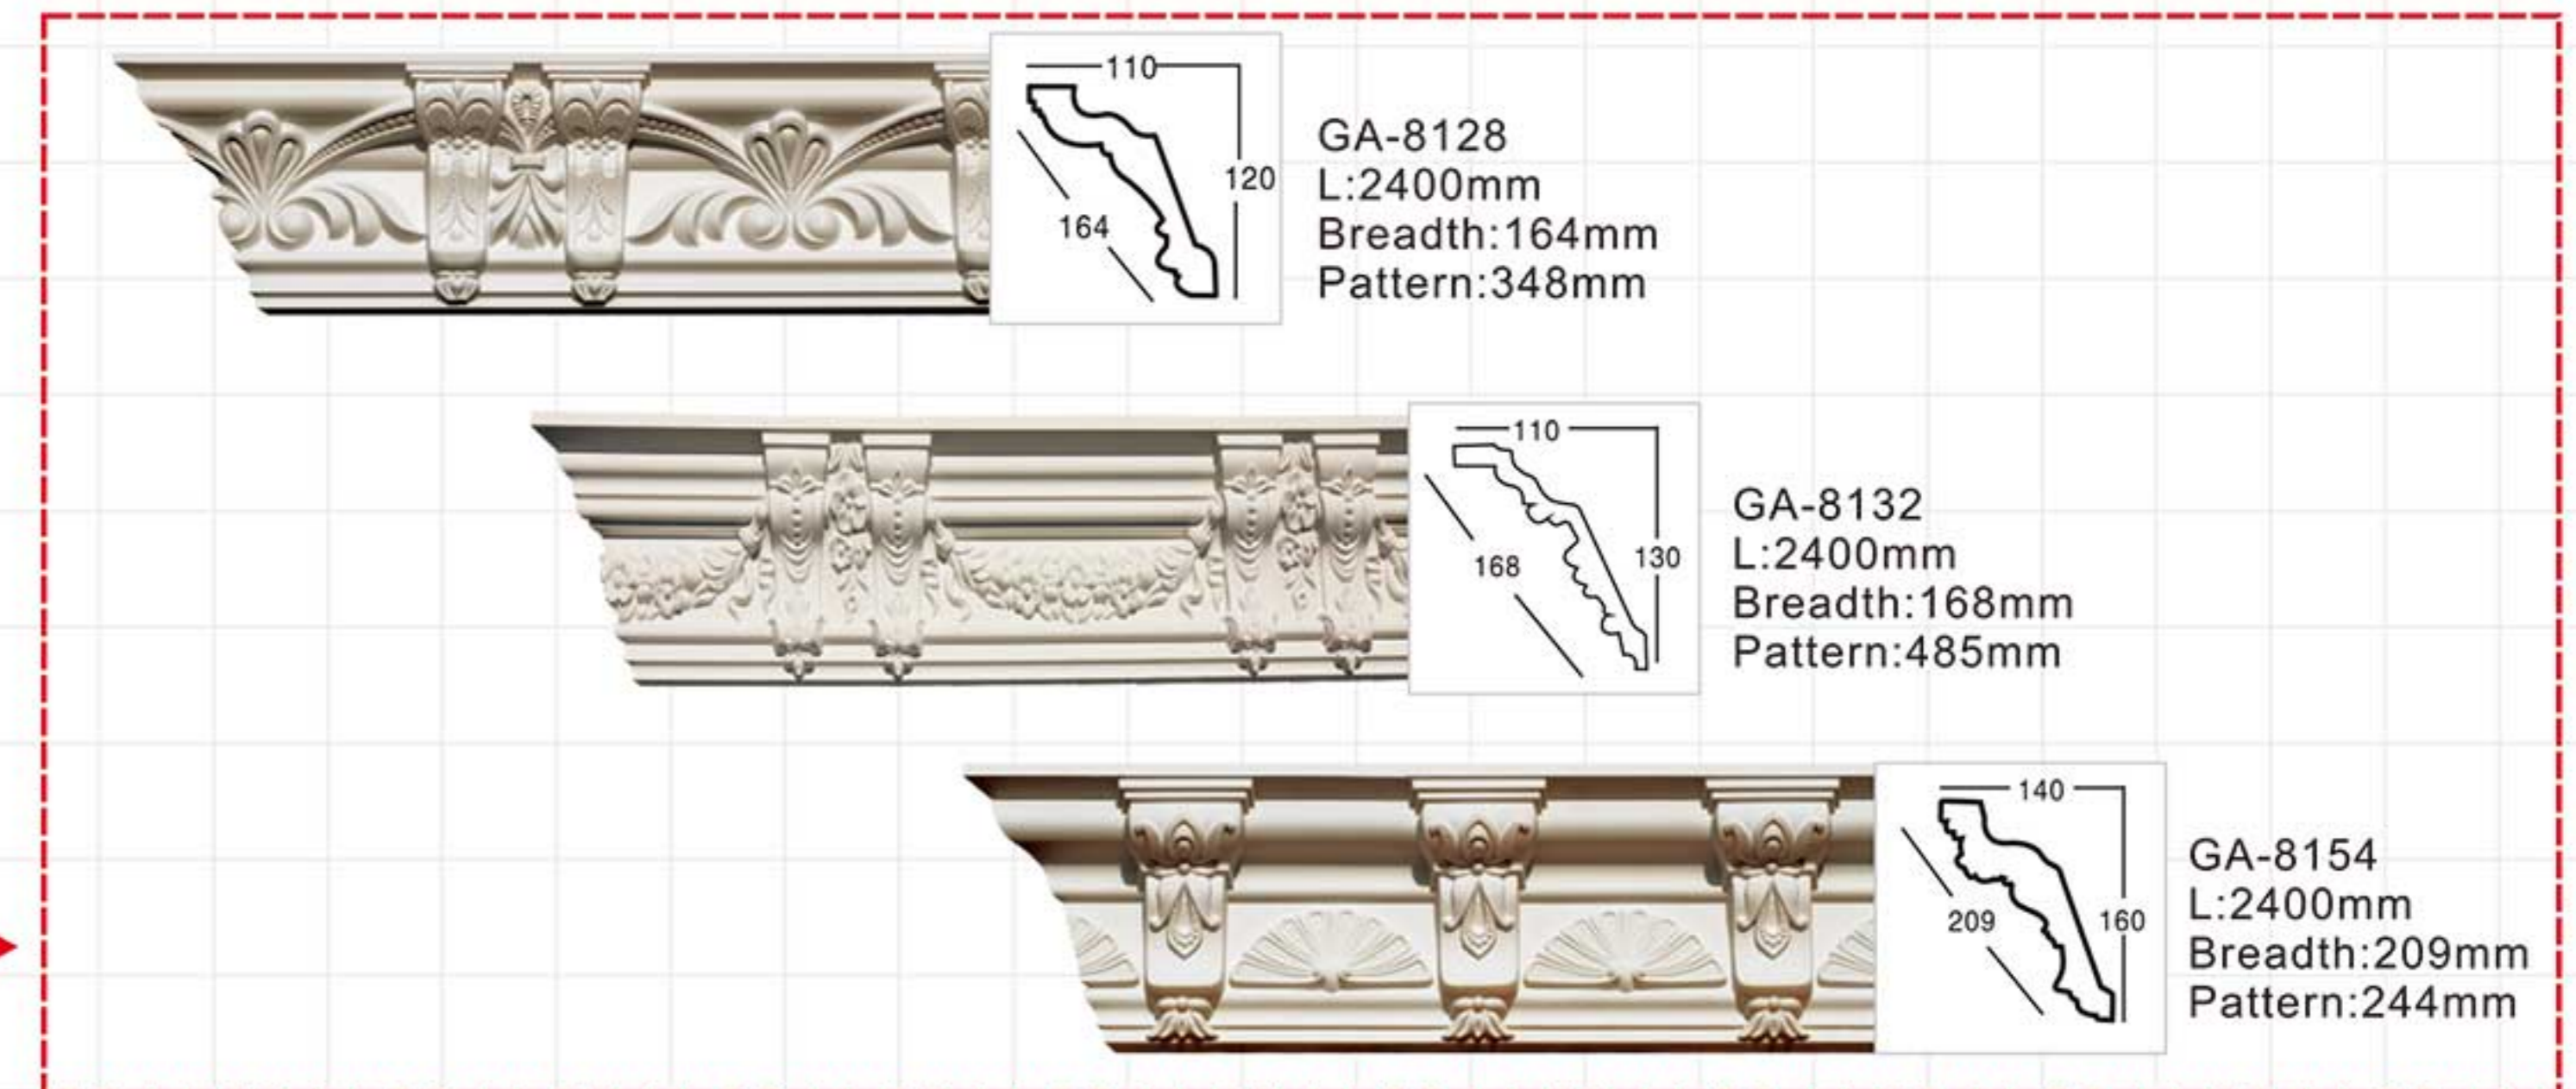

GA-881005
L:2400mm Breadth:80mm Pattern:48mm

GA-881042
L:2400mm Breadth:95mm Pattern:48mm

GA-881054
L:2400mm Breadth:110mm Pattern:41mm

Carving crown mouldings

Carving crown mouldings

Carving crown mouldings