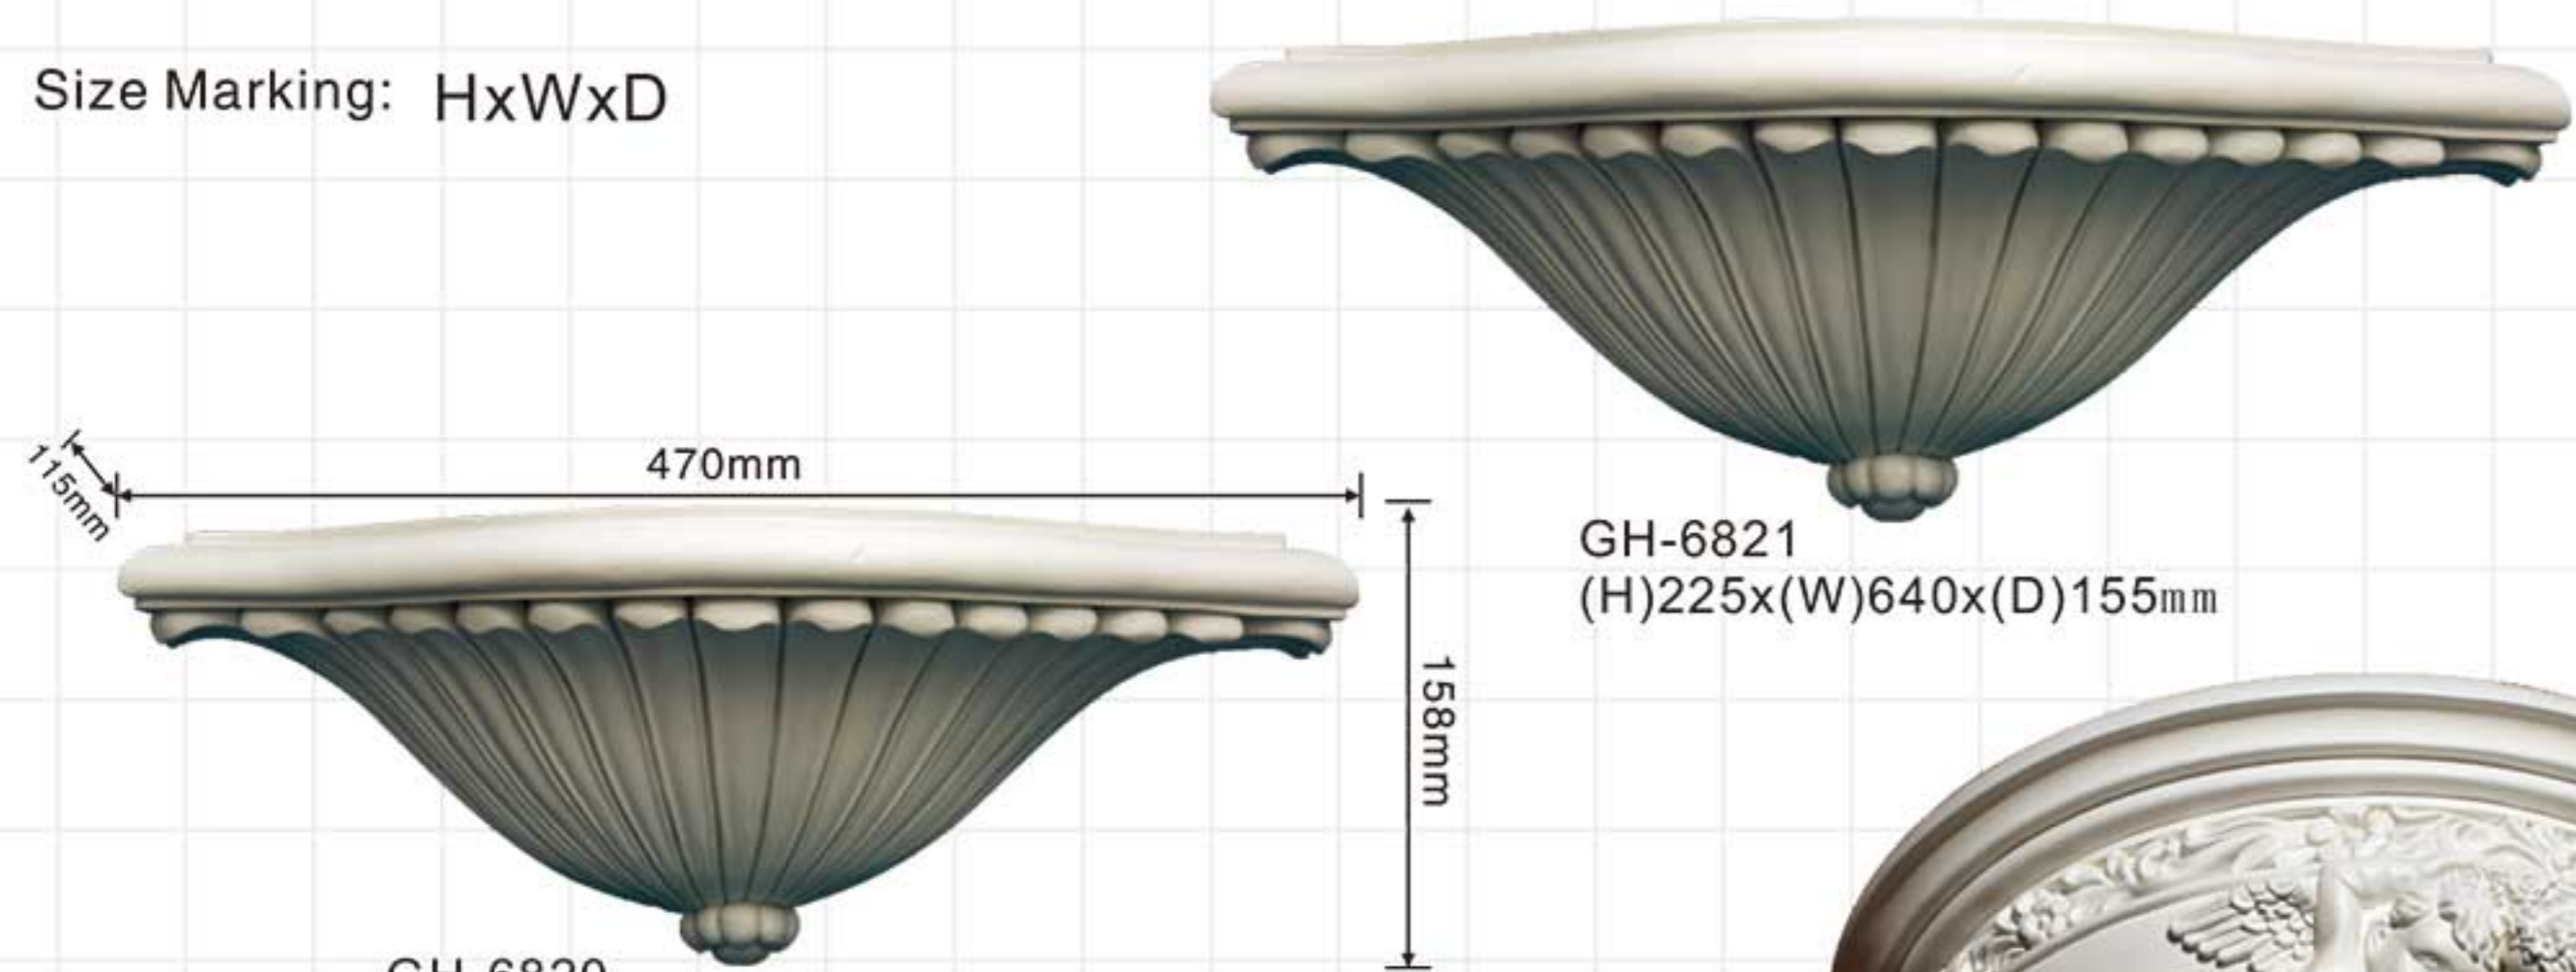

Fireplace/niches/shelvings

850mm

1645mm

GH-6800
A:735mm F:82mm
B:788mm G:175mm
C:580mm H:160mm
D:1250mm L:850mm
E:1645mm

Fireplace/niches/shelvings

Fireplace/niches/shelvings

Size Marking: HxWxD

Fireplace/niches/shelvings

Corbels

Size Marking: HxWxD

GH-6821
(H)225x(W)640x(D)155mm

GH-6820
(H)158x(W)470x(D)115mm

Corbels

GH-6819
(H)320x(W)425x(D)200mm

GH-6812
(H)440x(W)610x(D)290mm

GH-6811
(H)515x(W)720x(D)350mm

GH-6813
(H)510x(W)380x(D)260mm

GH-6814
(H)410x(W)400x(D)210mm

GH-6816
(H)420x(W)430x(D)215mm

Nice carving/Exquisite/High-quality

Corbels

Corbels

Size Marking: HxWxD

GL-6002
(H)125x(W)75x(D)40mm