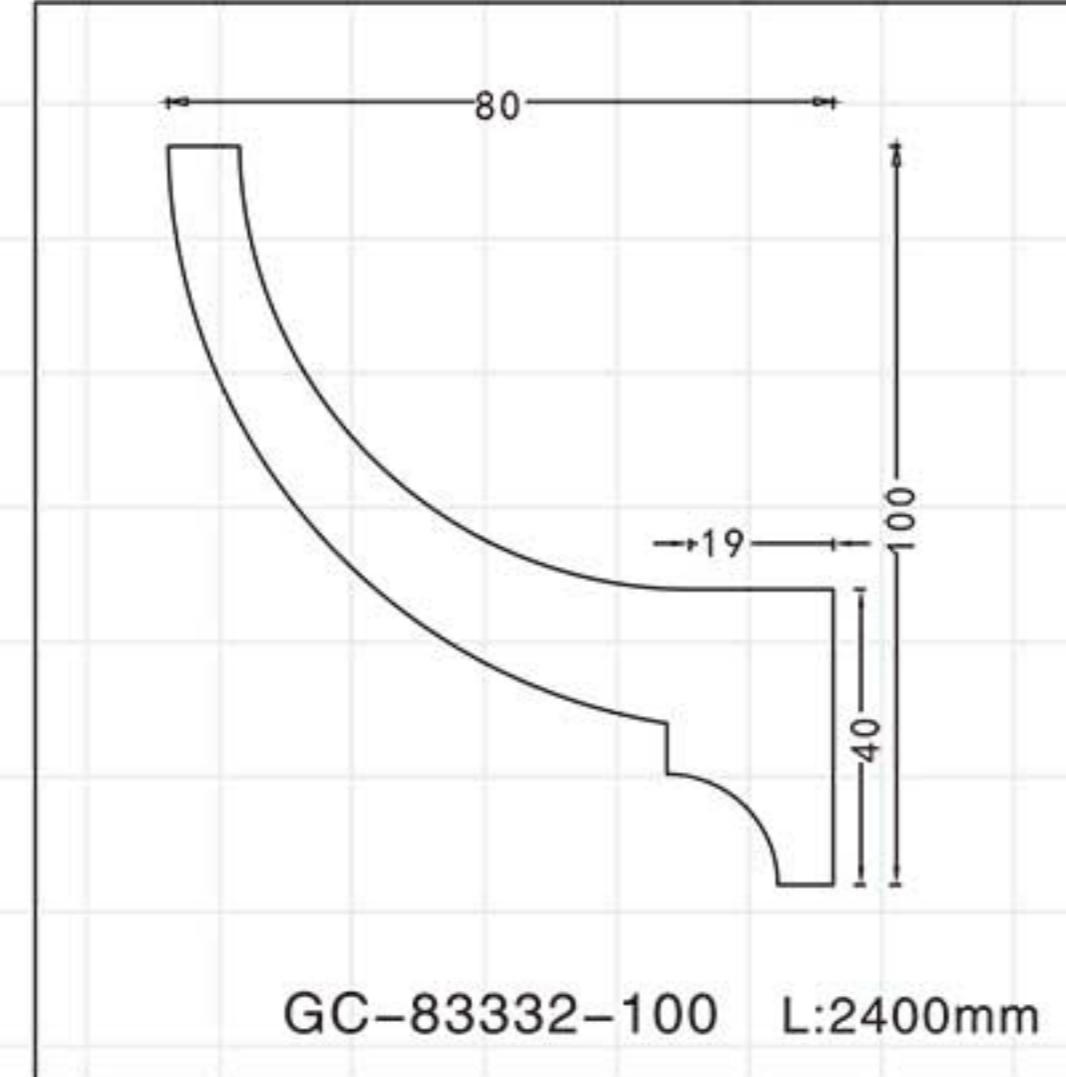

Modern concise style

Modern concise style

Concise moulding-board with hide light,soften dimensional atmosphere,downy illume,sweet and incomparable