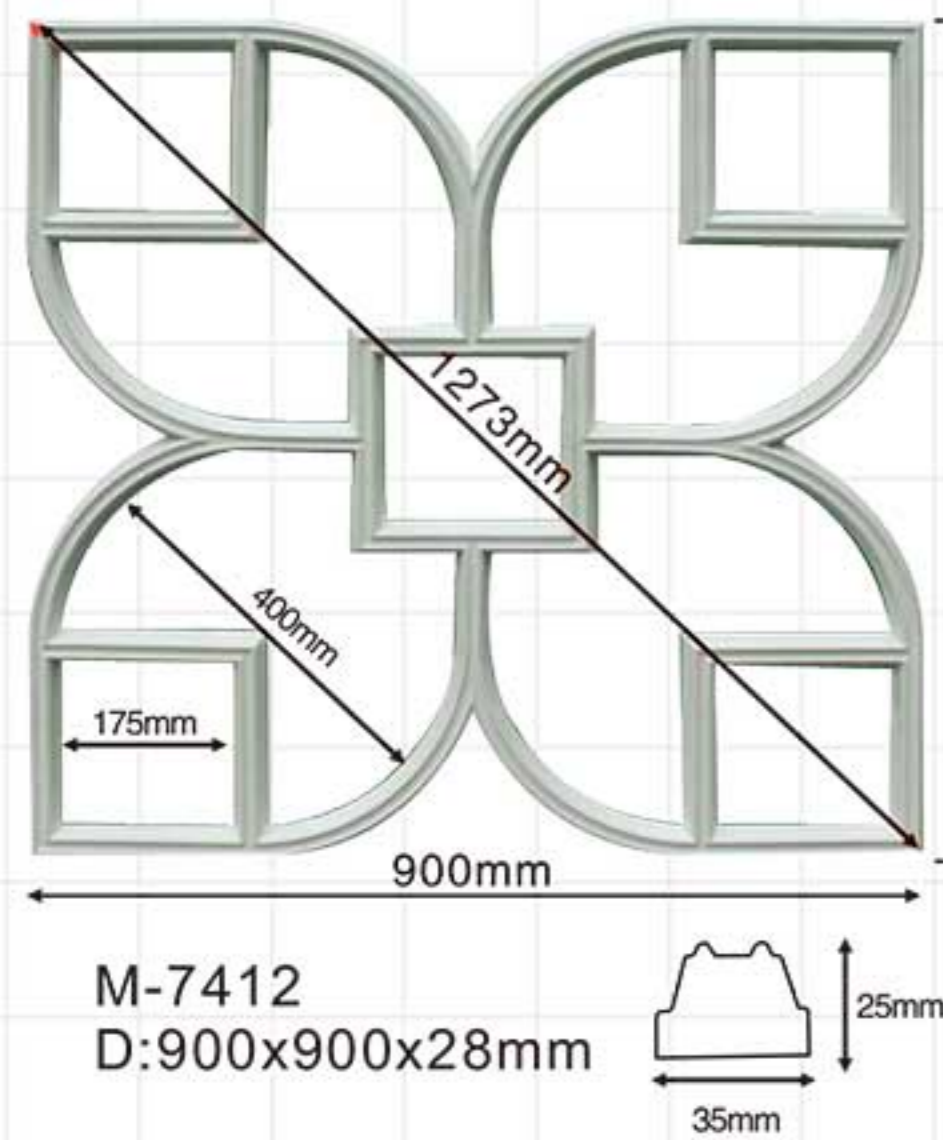

Celing tiles/wall molding

Leading brand Leading innovation

Jointless joint combination of mate and female

Celing tiles/wall molding

Celing tiles/wall molding

M-7401
D:400x400x20mm

M-7402
D:600x600x20mm

M-7405
D:450x450x20mm

M-7415
600x600x25mm

M-7403
D:600x600x30mm

M-7404A
D:600x600x15mm

M-7404
D:790x790x20mm

Celing tiles/wall molding

Celing tiles/wall molding

M-7406
D:885x750x20mm

M-7407
D:550x550x15mm

M-7408
D:790x665x65mm

M-7409
D:460x300x15mm

M-7410 D:926x926x50mm
850mm

M-7411 D:850x850x20mm

Celing tiles/wall molding

Celing Medallion

Rounded medallion

Rounded medallion