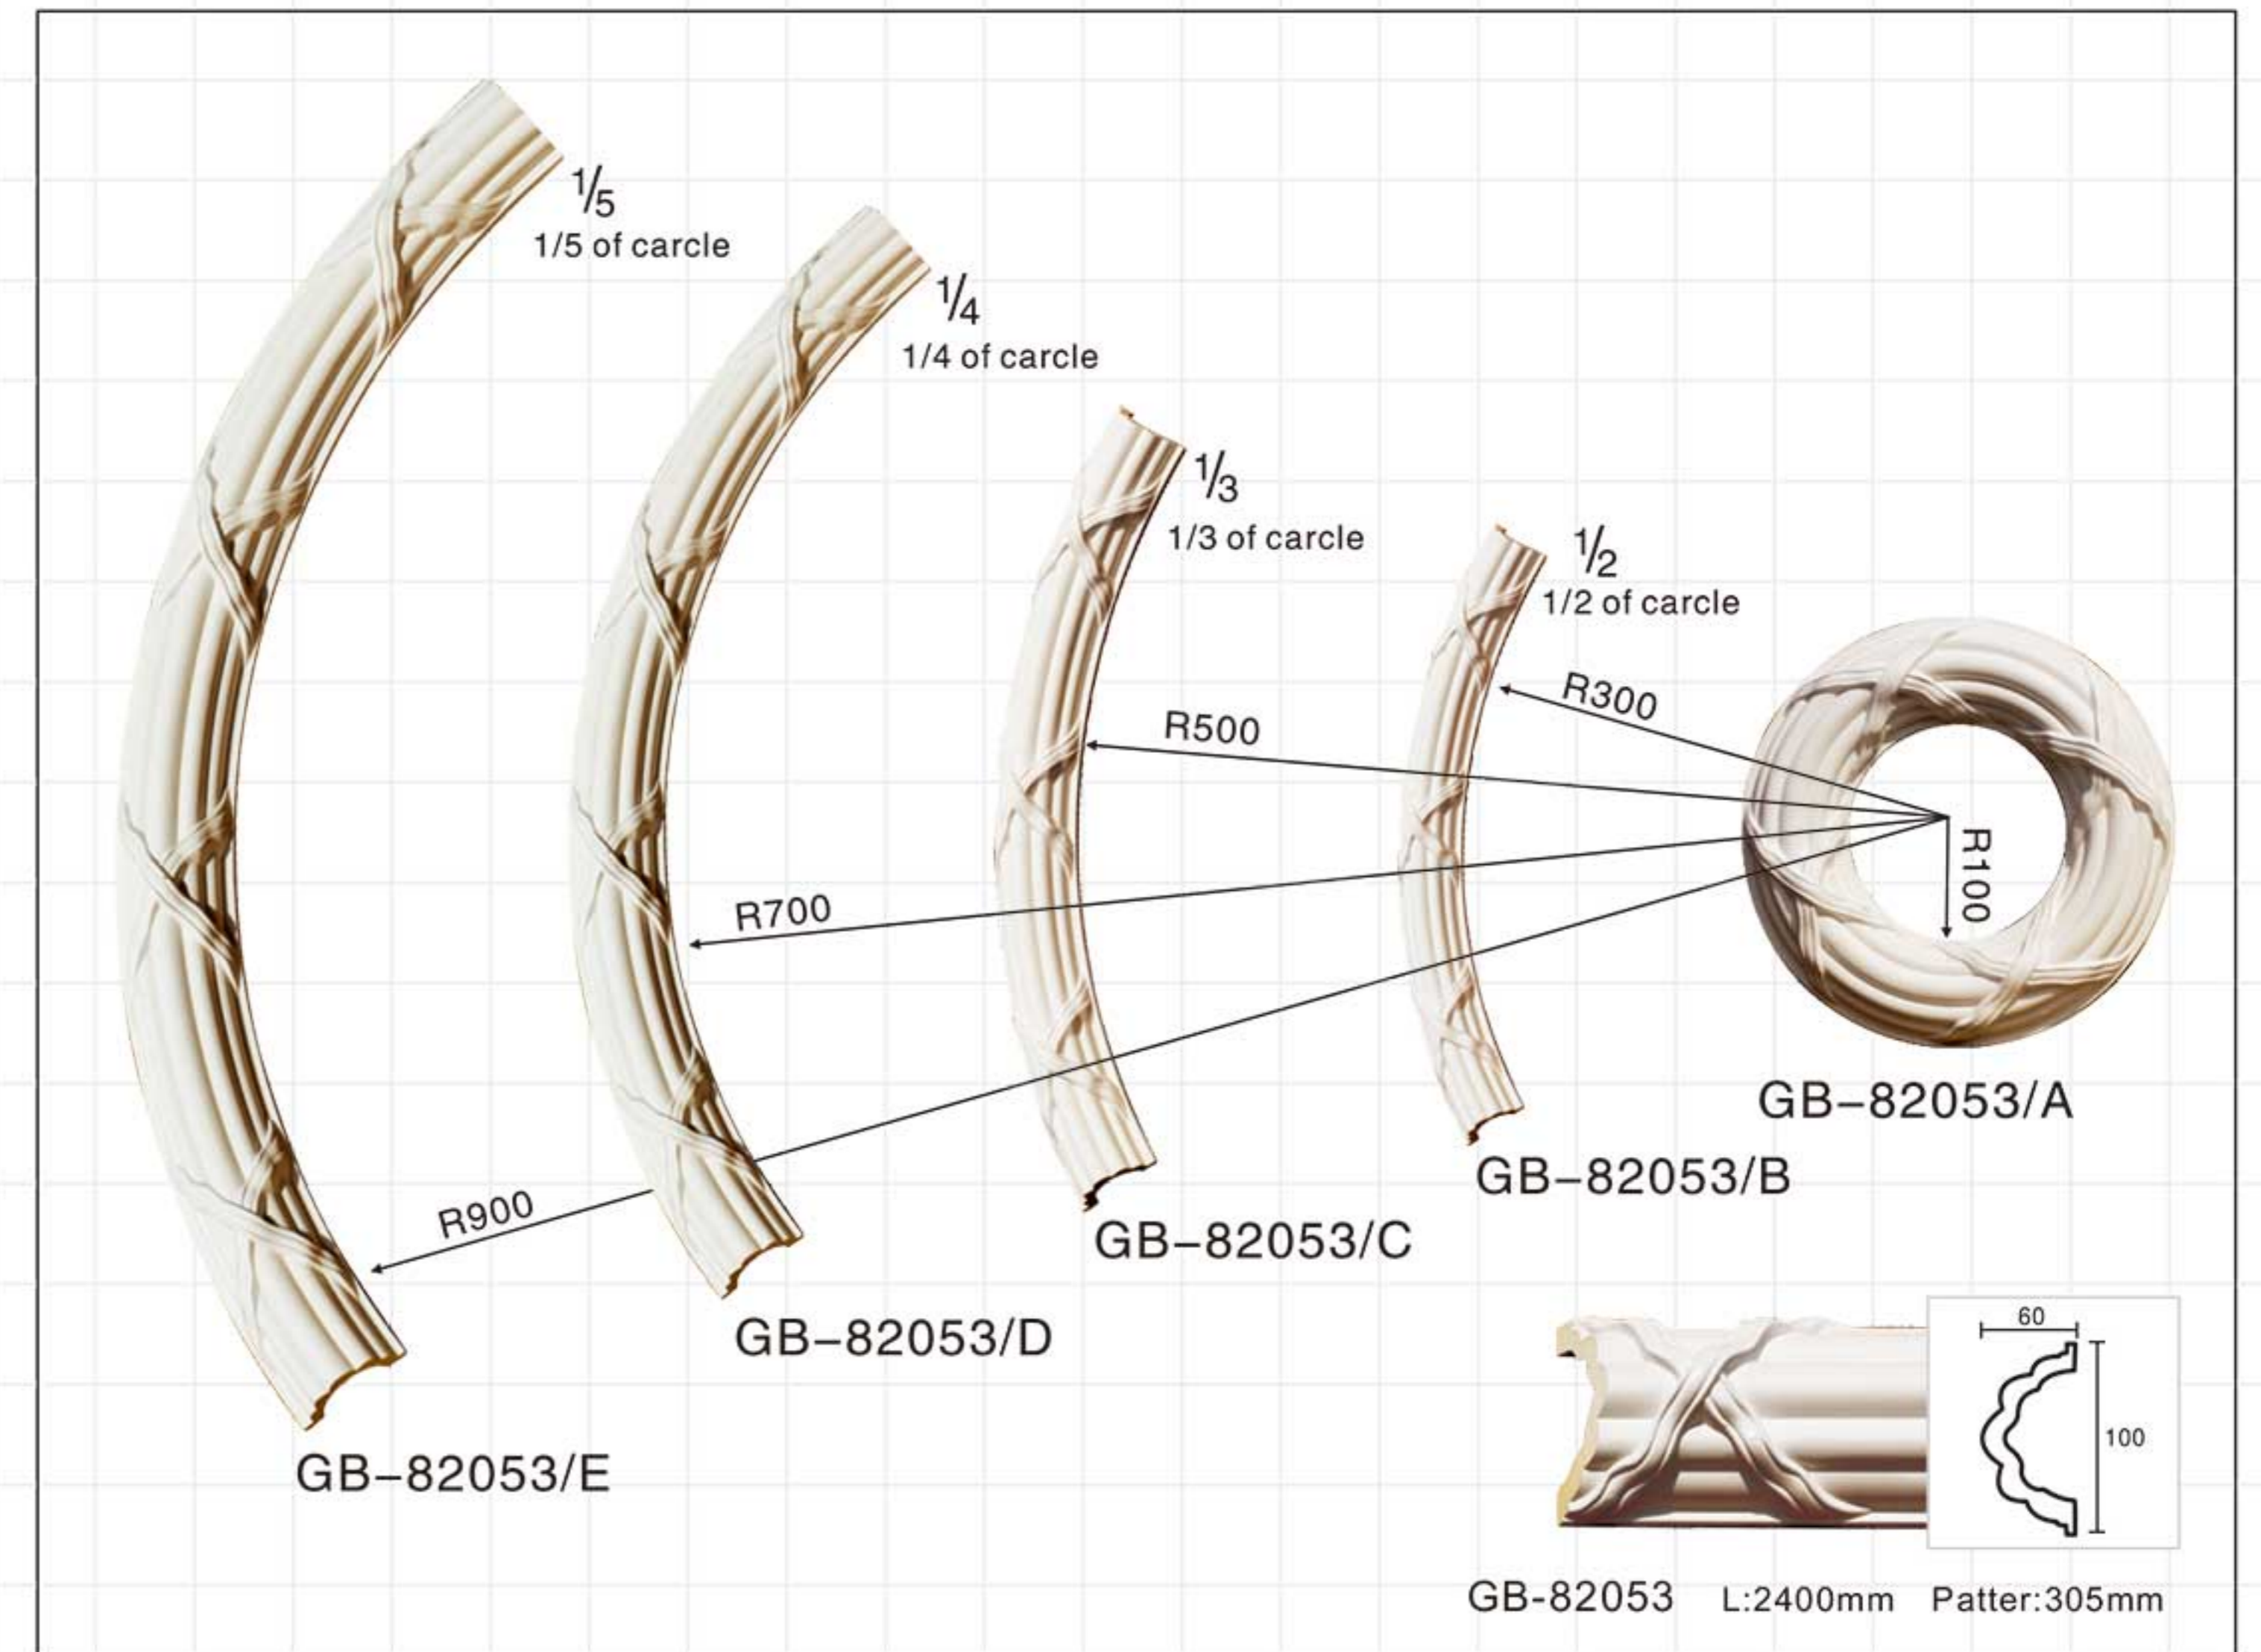

Carving panel mouldings-Corners