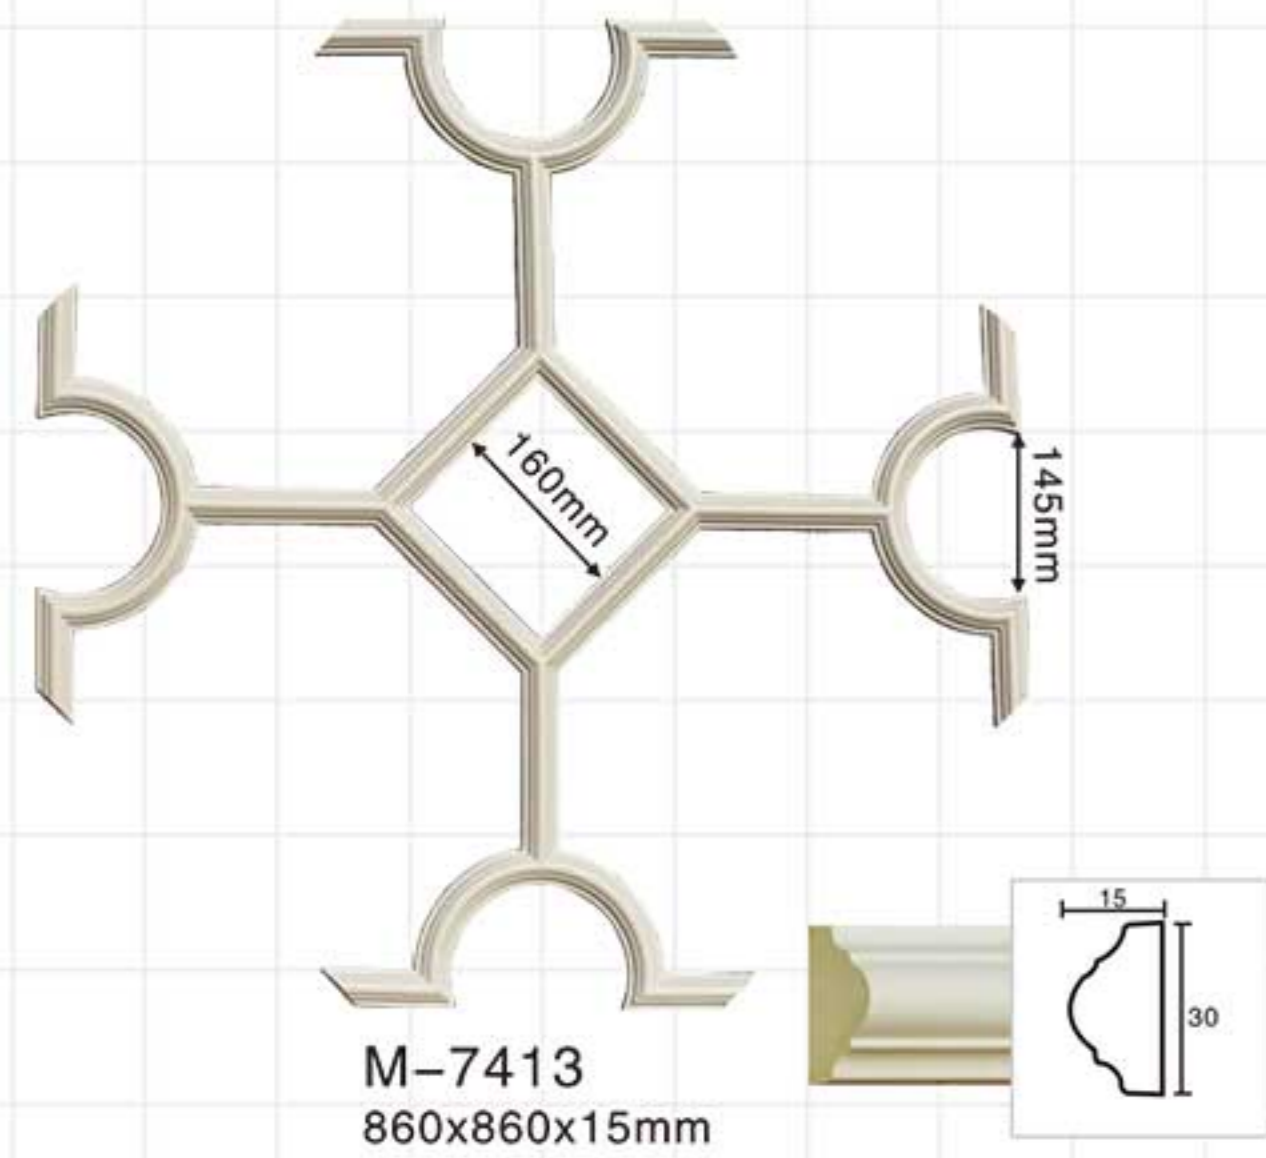

Carving panel mouldings-Corners

Carving panel mouldings-Corners

Carving panel mouldings-Corners

Carving panel mouldings-Corners

Carving panel mouldings-Corners

Carving panel mouldings-Corners

Celing tiles/wall molding

Celing tiles/wall molding

Leading brand Leading innovation

Jointless joint combination of mate and female

Celing tiles/wall molding

Celing tiles/wall molding

M-7401
D:400x400x20mm

M-7402
D:600x600x20mm

M-7405
D:450x450x20mm