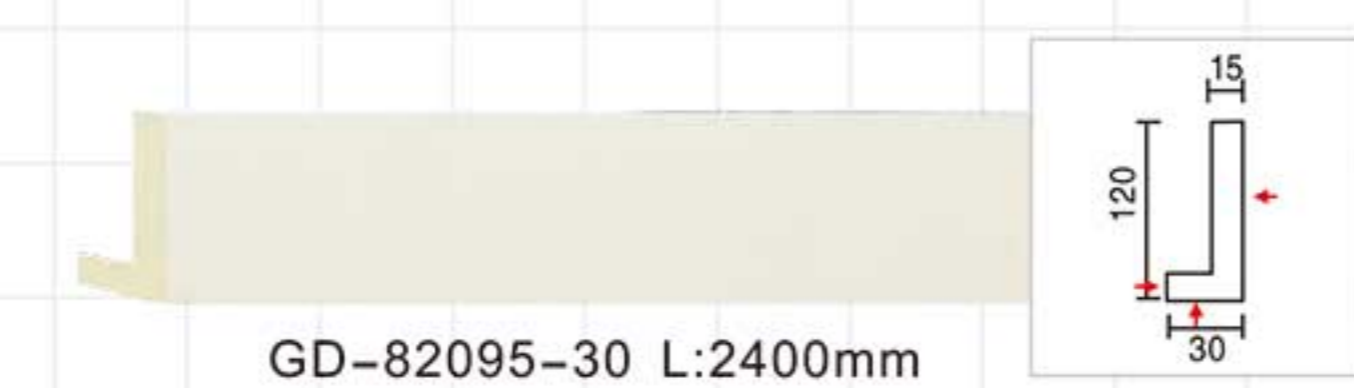

GD-82095-30 L:2400mm