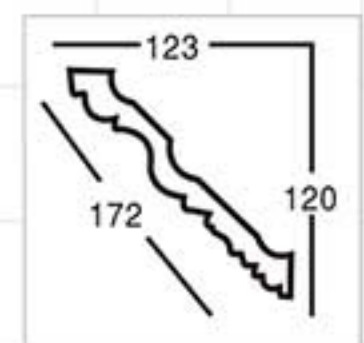

Champagne Gold

GA-81069
Length □ 2400mm
Breadth: 128mm
Pattern: 144mm

Famille rose

GA-81071
Length □ 2400mm
Breadth: 145mm
Pattern: 77mm

Hand Paiting Silver

GA-81083
Length □ 2400mm
Breadth: 126mm
Pattern: 122mm

Hand painting champagne Gold

GA-81091
Length □ 2400mm
Breadth: 127mm
Pattern: 810mm

Gold with Silver

GA-81095
Length □ 2400mm
Breadth: 116mm
Pattern: 100mm

Crack silver

GA-81119
Length □ 2400mm
Breadth: 140mm
Pattern: 20mm

Antique gold

GA-81044-85
Length □ 2400mm
Breadth: 118mm
Pattern: 150mm

Hand painting champagne Gold

GA-81160 Silver

GA-81039 Gold and Silver

Color Effect

Color Effect

GA-81125
Length□2400mm
Breadth:159mm
Pattern:30mm

Antique gold

GA-81128
Length□2400mm
Breadth:164mm
Pattern:348mm

Partial Gold leaf

GA-81129
Length□2400mm
Breadth:172mm
Pattern:200mm

silver

GA-81129
Length□2400mm
Breadth:172mm
Pattern:200mm

Champagne Gold

GA-81138
Length□2400mm
Breadth:158mm
Pattern:150mm