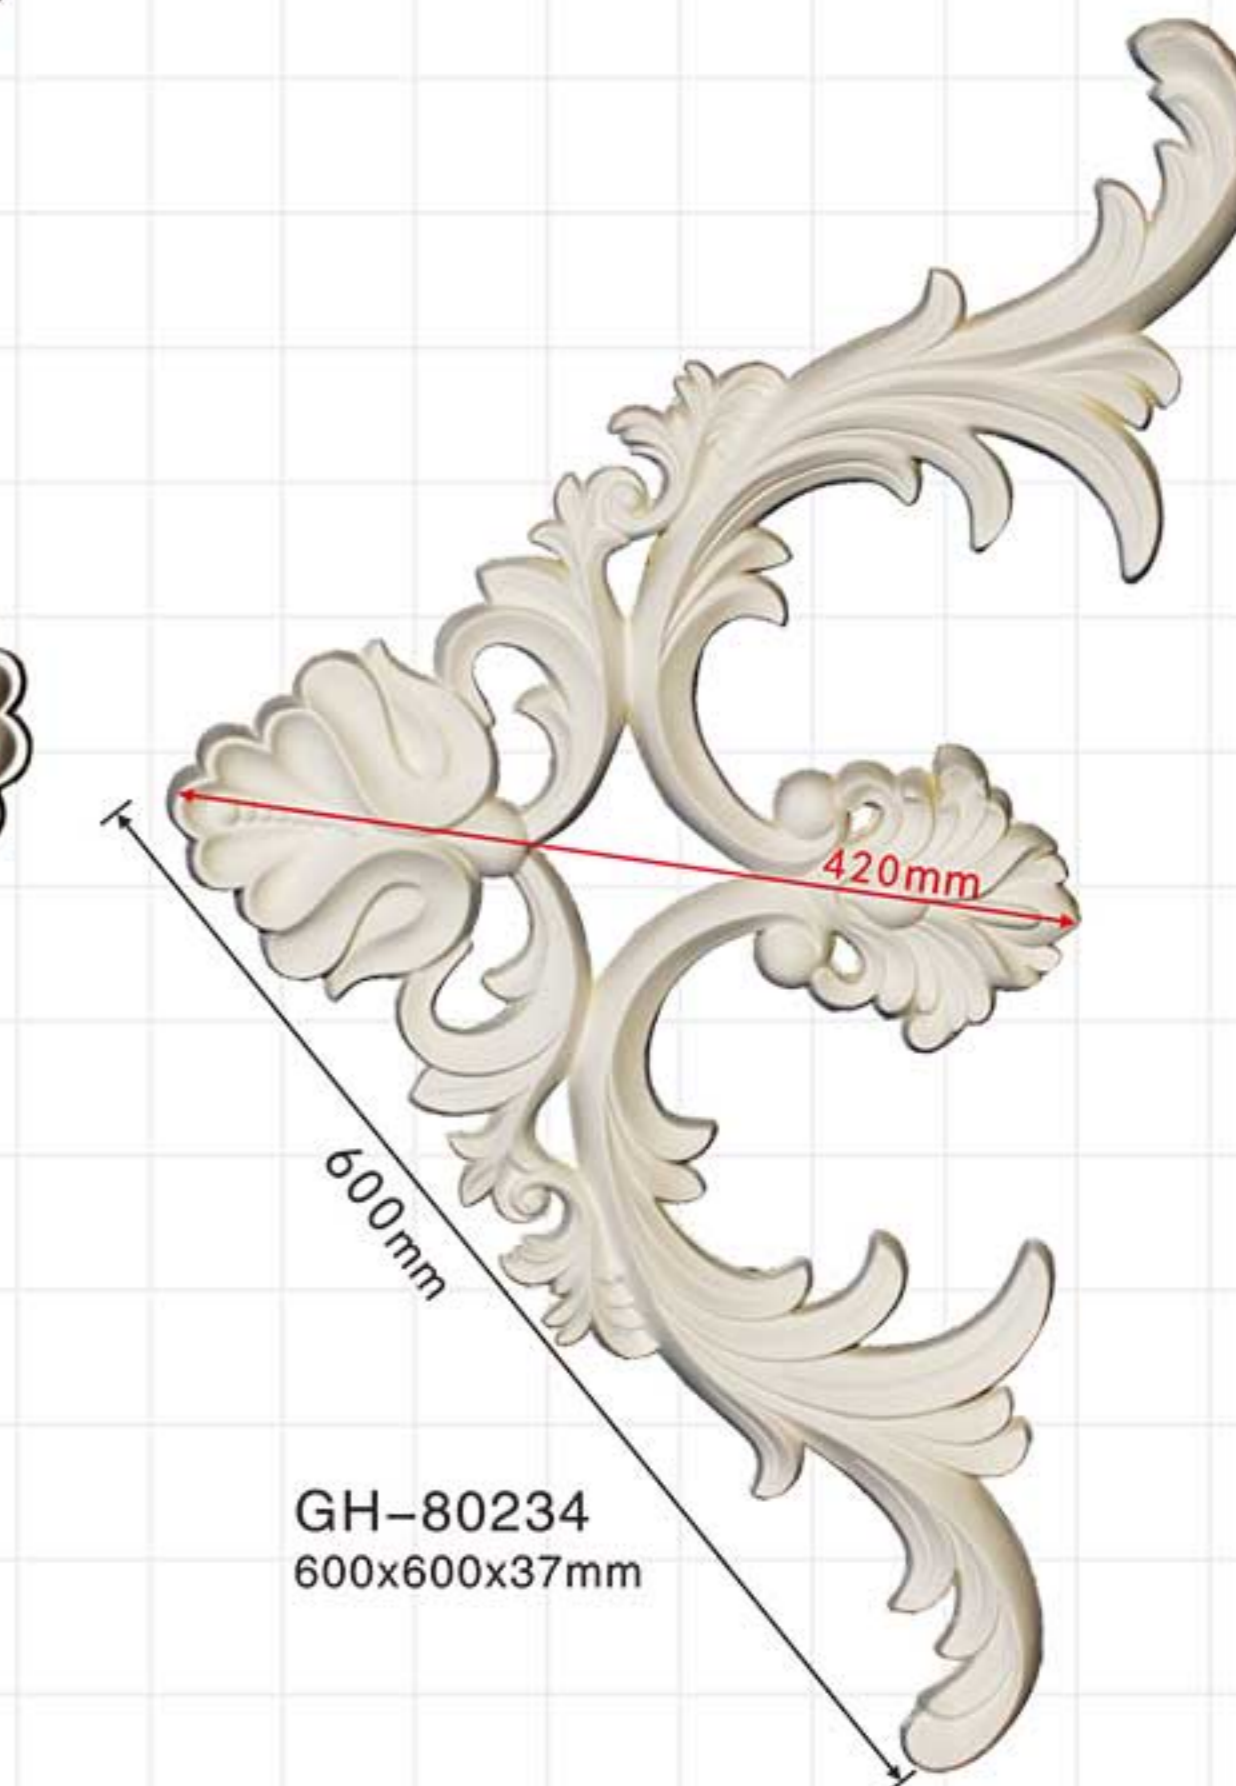

Ornaments

Ornaments

Ornaments

Ornaments

GH-80224L
545x230x18mm

GH-80224R
545x230x18mm

GH-80228L
220x115x25mm

GH-80228R
220x115x25mm

GH-80229L
225x80x16mm

GH-80229R
225x80x16mm

GH-80125

GH-80121
660x660x25mm

GH-80125
630x630x40mm

GH-80126
650x650x25mm

GH-80234
600x600x37mm

GH-80233
350x350x37mm

Wall boards

Wall boards

Wall boards

Size Marking: HxWxD

GS-9101
802x385x32mm

GS-9101 (Bronze)

GS-9103
1056x360x30mm

GS-9103 (Off white)

GS-9102
255x385x32mm

GS-9102 (Bronze)

GS-9104
360x360x30mm

GS-9104 (Off white)

Wall boards

Wall boards

Size Marking: HxWxD

GS-9105B
805x210x40mm