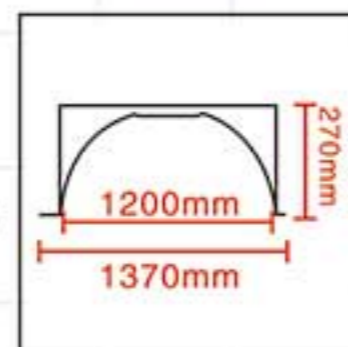

Ceiling domes

Ceiling domes

M-7204
D=ø890mm
MD=ø710mm
H = 170mm

M-7205
D=ø1370mm
MD=ø1200mm
H = 270mm

M-7206
D=ø1200mm
MD=ø1000mm
H = 275mm

M-7207
D=ø930mm
MD=ø850mm
H = 150mm

M-7208
D=ø1130mm
MD=ø950mm
H = 250mm