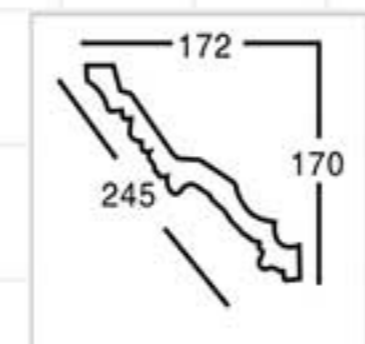

Antique silver

GA-81139
Length□2400mm
Breadth:200mm
Pattern:240mm

Gold with Silver

GA-81148
Length□2400mm
Breadth:222mm
Pattern:35mm

Coffee

GA-81153
Length□2400mm
Breadth:182mm
Pattern:140mm

Gold

GA-81155
Length□2400mm
Breadth:228mm
Pattern:240mm

Champagne Gold

GA-81156-160
Length□2400mm
Breadth:255mm
Pattern:245mm

Gold with Silver

GA-81158
Length□2400mm
Breadth:222mm
Pattern:480mm

Partial Gold leaf

GA-81161
Length□2400mm
Breadth:245mm
Pattern:125mm

Bronze

Color Effect

Color Effect

GA-81170
Length□2400mm
Breadth:498mm
Pattern:244mm

Champagne silver

GB-82002
Length□2400mm
Breadth:30mm
Pattern:50mm

Gold and silver by hand

GB-82011
Length□2400mm
Breadth:45mm
Pattern:90mm

Champagne Gold

GB-82048
Length□2400mm
Breadth:85mm
Pattern:10mm

Antique gold

GB-82094
Length□2400mm
Breadth:84mm
Pattern:240mm

Partial Gold leaf

GB-82052-88
Length□2400mm
Breadth:87mm
Pattern:200mm

Gold and silver by hand