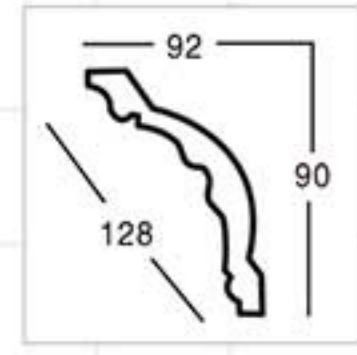

GA-81040-85
Length □ 2400mm
Breadth: 117mm
Pattern: 122mm

GA-81009
Length □ 2400mm
Breadth: 113mm
Pattern: 485mm

GA-81043
Length □ 2400mm
Breadth: 100mm
Pattern: 143mm

GA-81037-80
Length □ 2400mm
Breadth: 109mm
Pattern: 120mm

GA-81045
Length □ 2400mm
Breadth: 101mm
Pattern: 45mm

GA-81038
Length □ 2400mm
Breadth: 114mm
Pattern: 200mm

GA-81049
Length □ 2400mm
Breadth: 100mm
Pattern: 60mm

GA-81038
Length □ 2400mm
Breadth: 114mm
Pattern: 200mm

GA-81049
Length □ 2400mm
Breadth: 100mm
Pattern: 60mm

Color Effect

Color Effect

GA-81051-80
Length □ 2400mm
Breadth: 114mm
Pattern: 200mm

Partial Gold leaf

GA-81058
Length □ 2400mm
Breadth: 121mm
Pattern: 40mm

Champagne Gold

GA-81069
Length □ 2400mm
Breadth: 128mm
Pattern: 144mm

Famille rose

GA-81071
Length □ 2400mm
Breadth: 145mm
Pattern: 77mm

Hand Paiting Silver

GA-81083
Length □ 2400mm
Breadth: 126mm
Pattern: 122mm