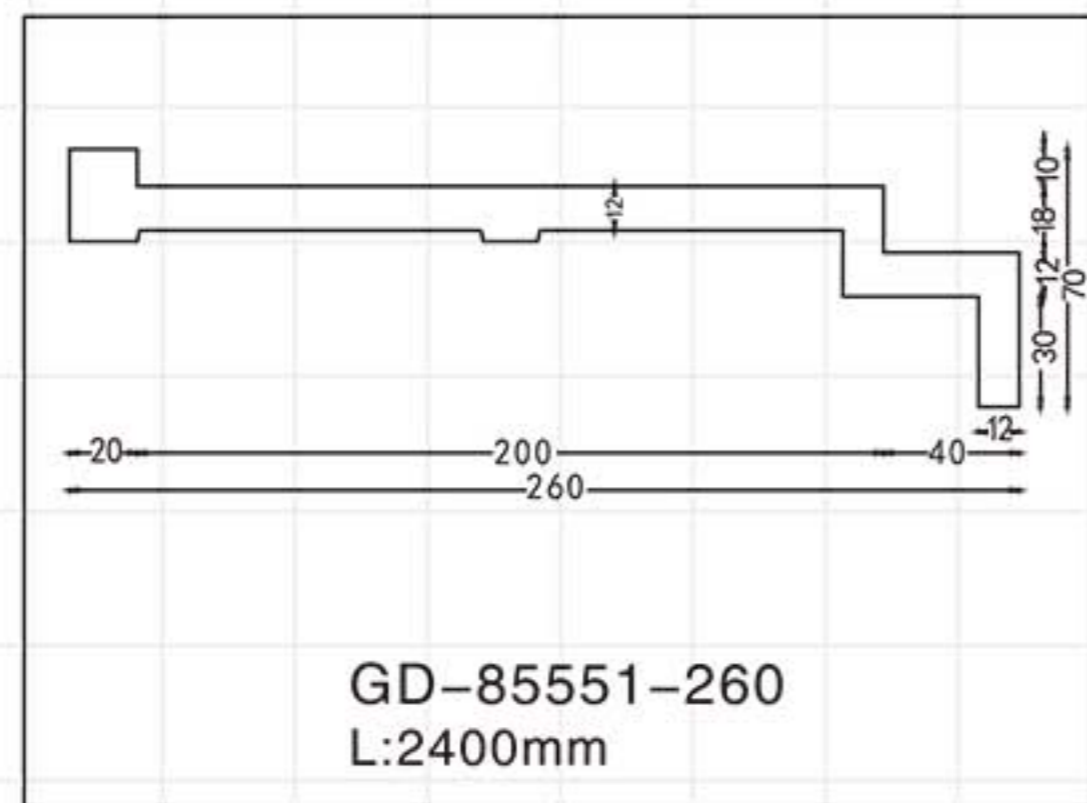

Modern concise style

Modern concise style