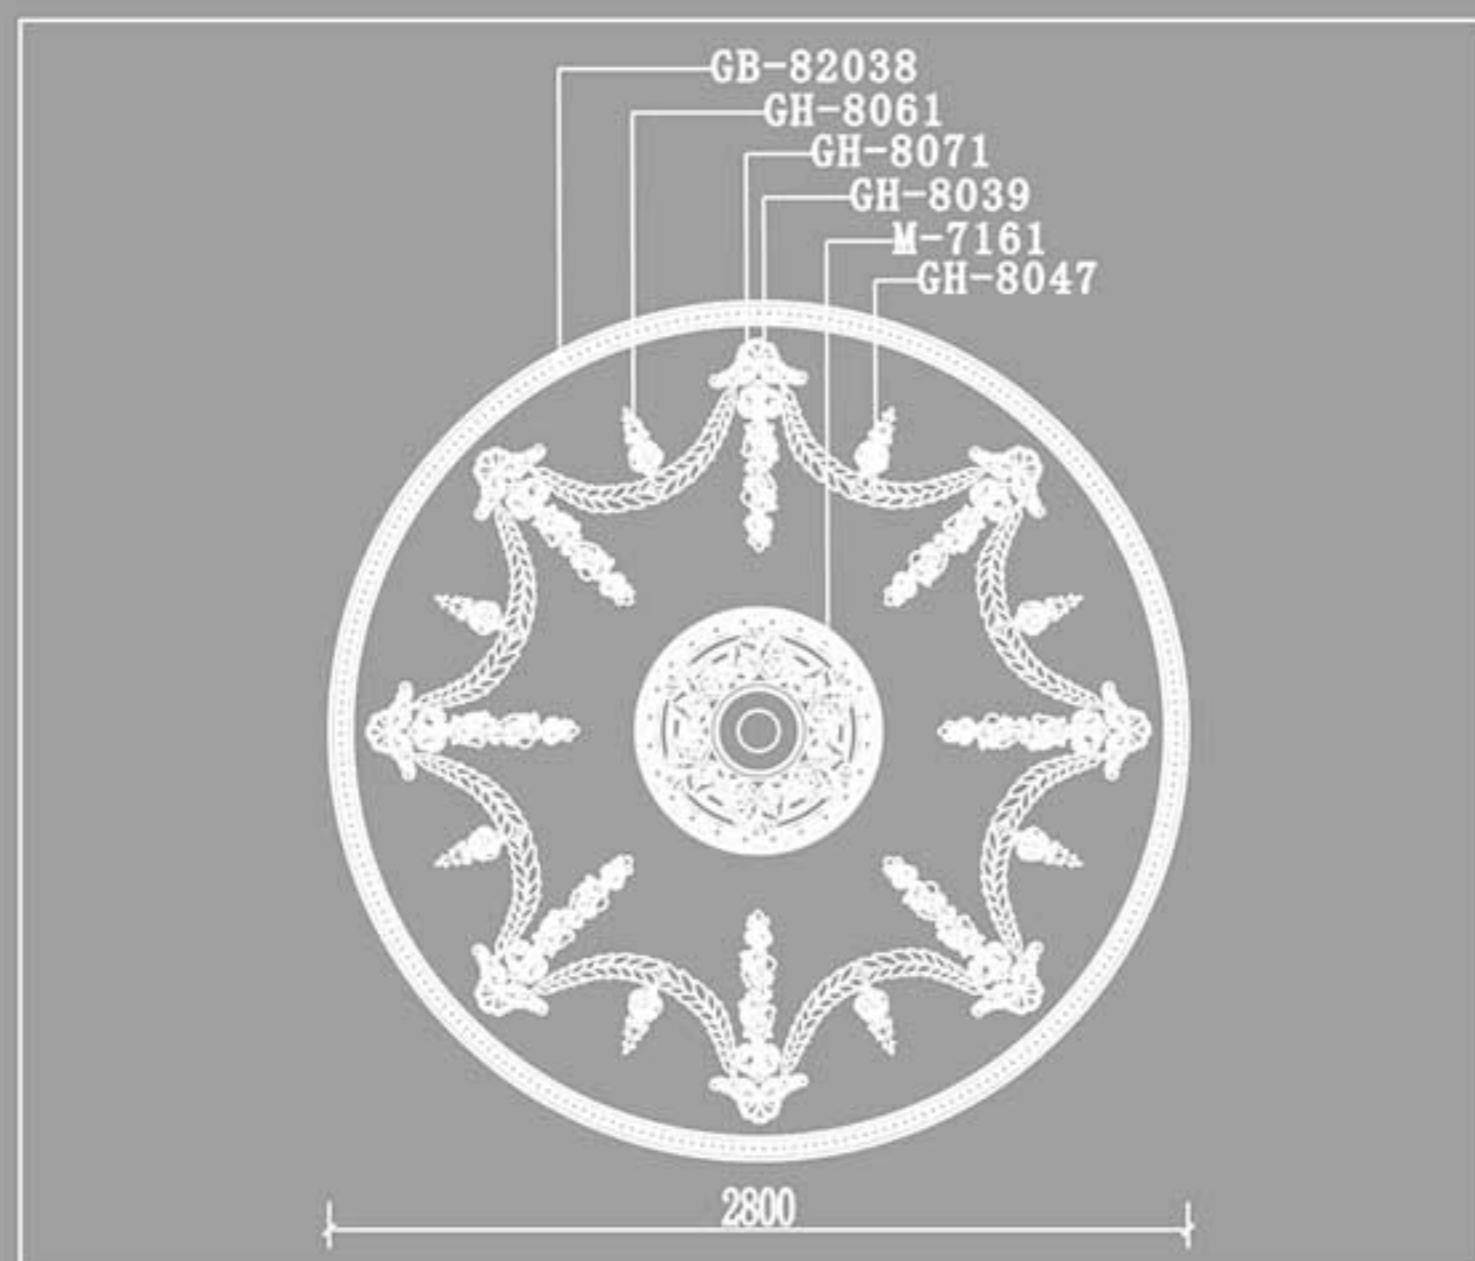

Ornaments

Ornaments

Nice carving/Exquisite/High-quality

The specialist do the professional thing

The specialist do the professional thing

Ornaments

Ornaments

GH-8029L
275x300x35mm