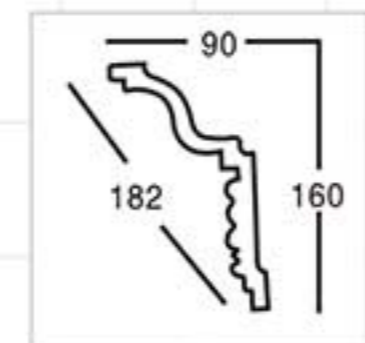

Antique gold

GA-81128
Length□2400mm
Breadth:164mm
Pattern:348mm

Partial Gold leaf

GA-81129
Length□2400mm
Breadth:172mm
Pattern:200mm

silver

GA-81129
Length□2400mm
Breadth:172mm
Pattern:200mm

Champagne Gold

GA-81138
Length□2400mm
Breadth:158mm
Pattern:150mm

Antique silver

GA-81139
Length□2400mm
Breadth:200mm
Pattern:240mm

Gold with Silver

GA-81148
Length□2400mm
Breadth:222mm
Pattern:35mm

Coffee

GA-81153
Length□2400mm
Breadth:182mm
Pattern:140mm

Gold

GA-81155
Length□2400mm
Breadth:228mm
Pattern:240mm

Champagne Gold

GA-81156-160
Length□2400mm
Breadth:255mm
Pattern:245mm

Gold with Silver

GA-81158
Length□2400mm
Breadth:222mm
Pattern:480mm

Partial Gold leaf

GA-81161
Length□2400mm
Breadth:245mm
Pattern:125mm

Champagne Gold

GB-82048
Length□2400mm
Breadth:85mm
Pattern:10mm

Antique gold

GB-82094
Length□2400mm
Breadth:84mm
Pattern:240mm

Partial Gold leaf

GB-82052-88
Length□2400mm
Breadth:87mm
Pattern:200mm

Gold and silver by hand