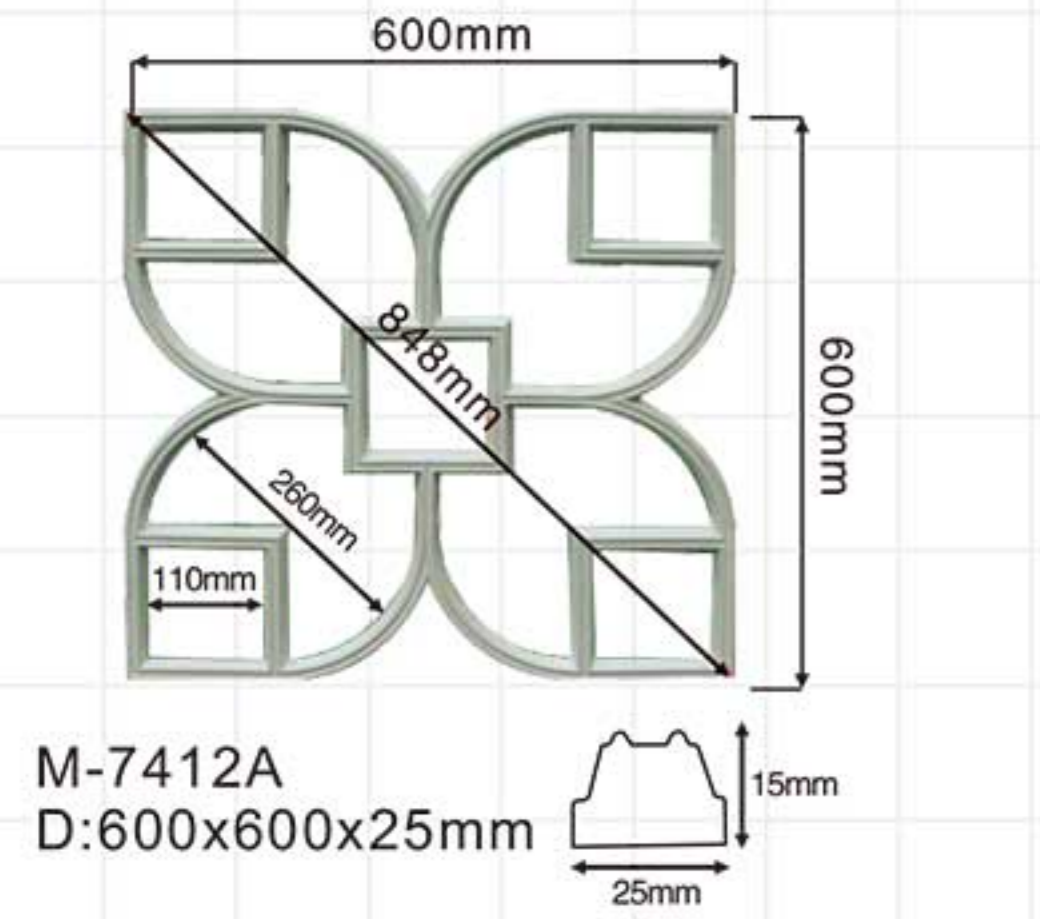

M-7408
D:790x665x65mm

M-7409
D:460x300x15mm

M-7410 D:926x926x50mm
850mm

M-7411 D:850x850x20mm

Celing tiles/wall molding

Celing Medallion

Rounded medallion

Rounded medallion