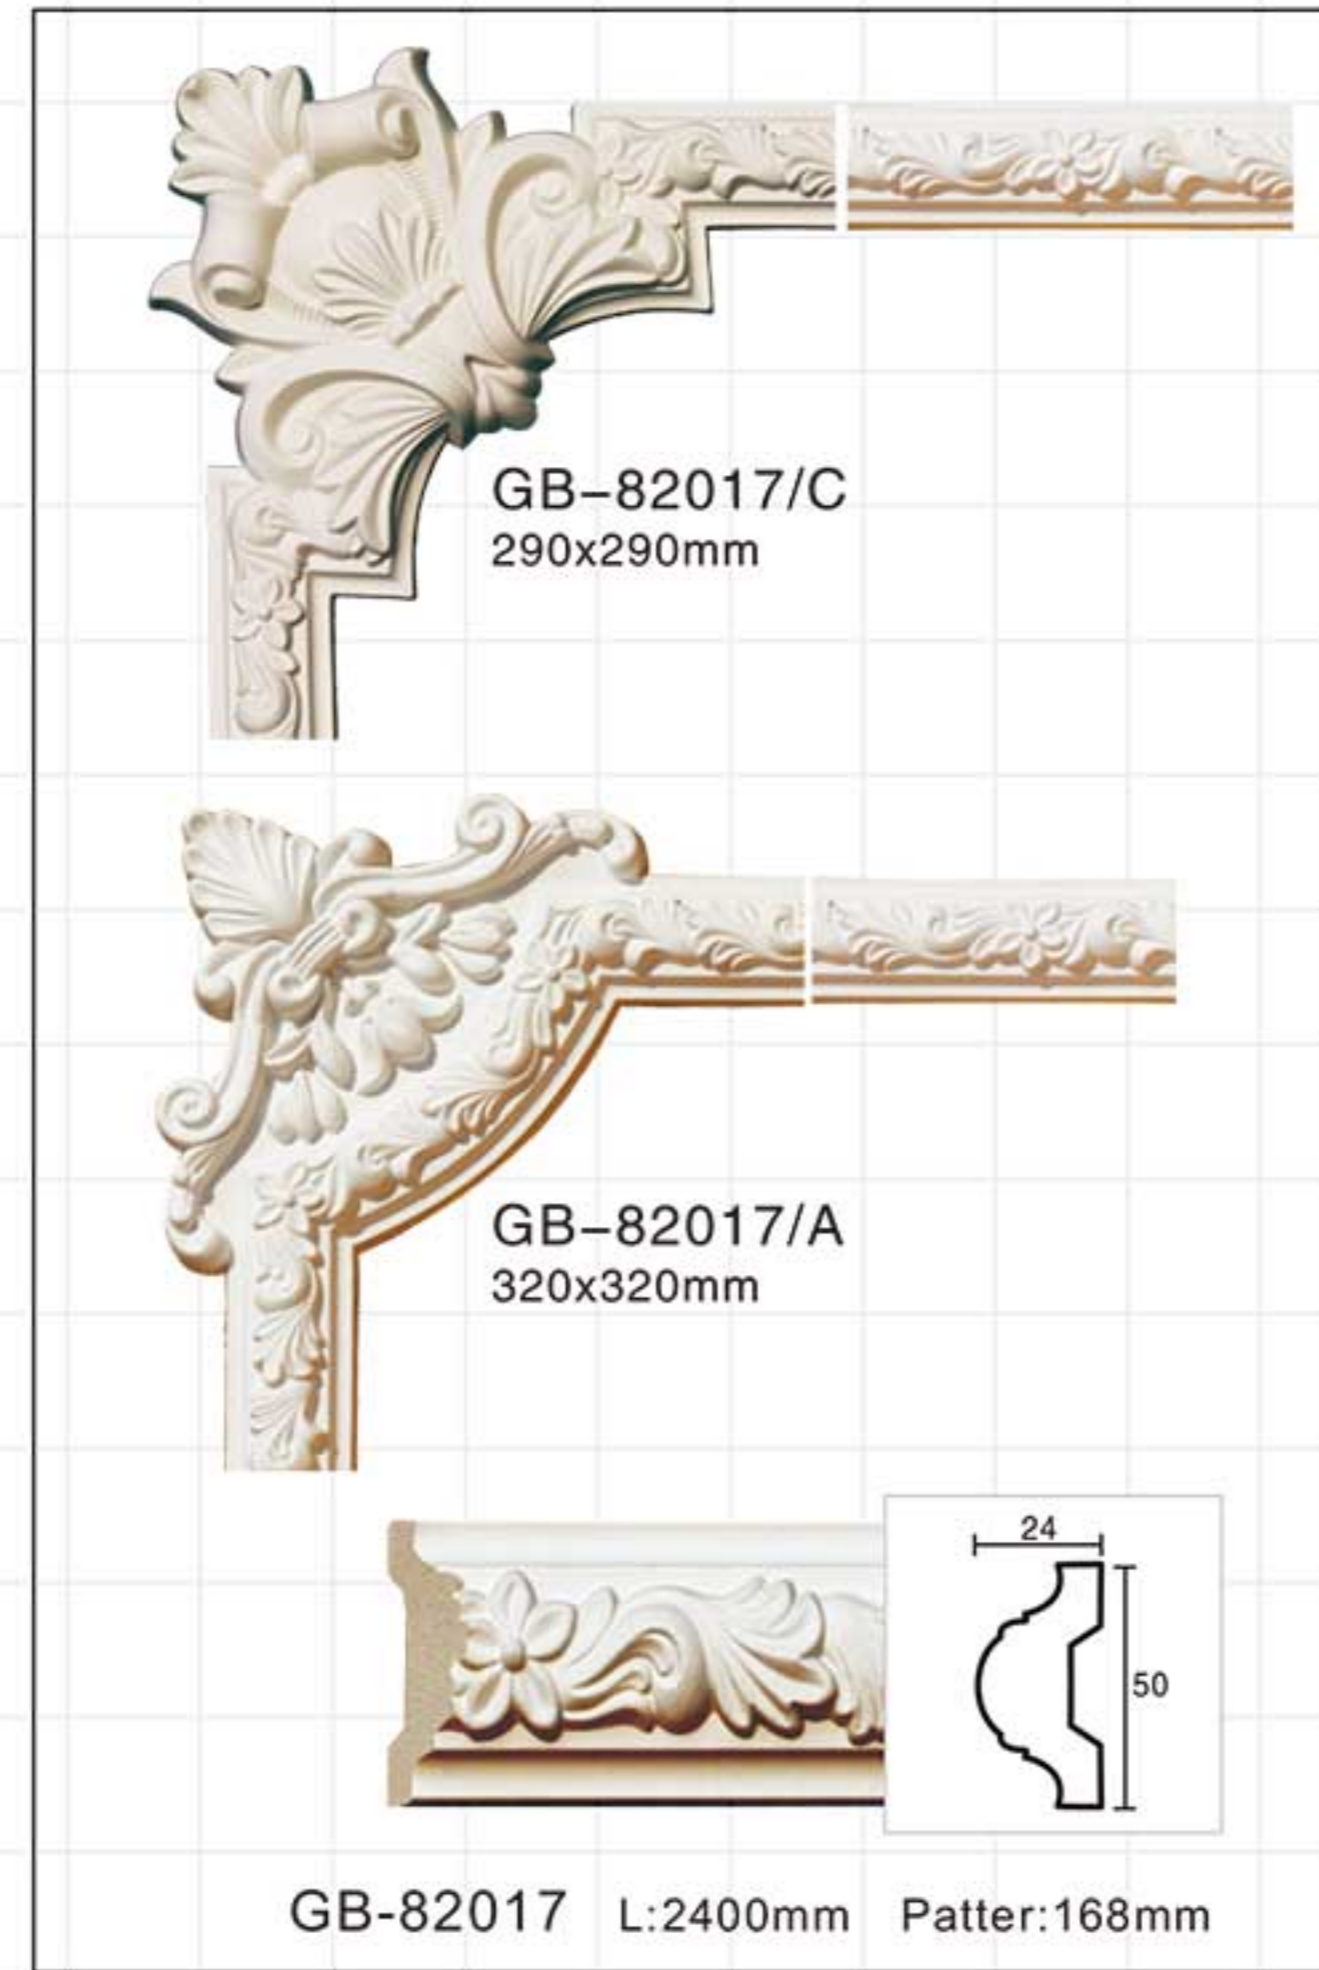

GD-85060 L:2400mm Breadth:125mm

GD-85102 L:2400mm Breadth:79mm

GD-85067 L:2400mm Breadth:152mm

GD-85103 L:2400mm Breadth:107mm

GD-85083 L:2400mm Breadth:130mm

Carving panel mouldings-Corners

Carving panel mouldings-Corners

PANEL MOULDINGS
-CORNERS

Carving panel mouldings-Corners

Carving panel mouldings-Corners

Carving panel mouldings-Corners

Carving panel mouldings-Corners

Carving panel mouldings-Corners

Carving panel mouldings-Corners