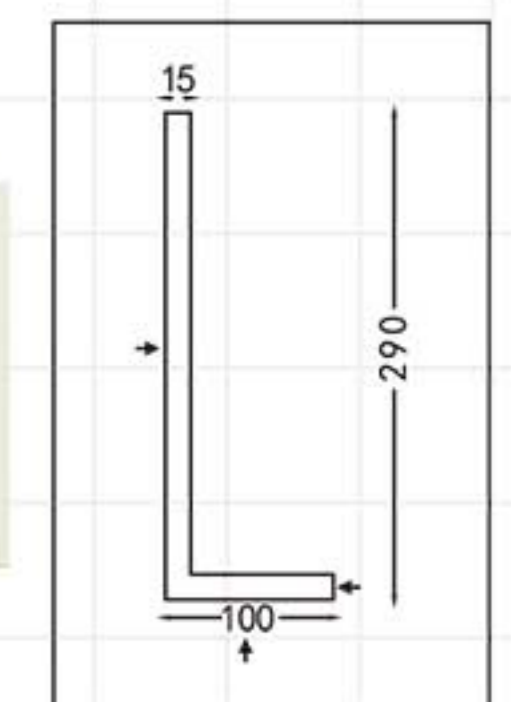

Modern concise style

Modern concise style