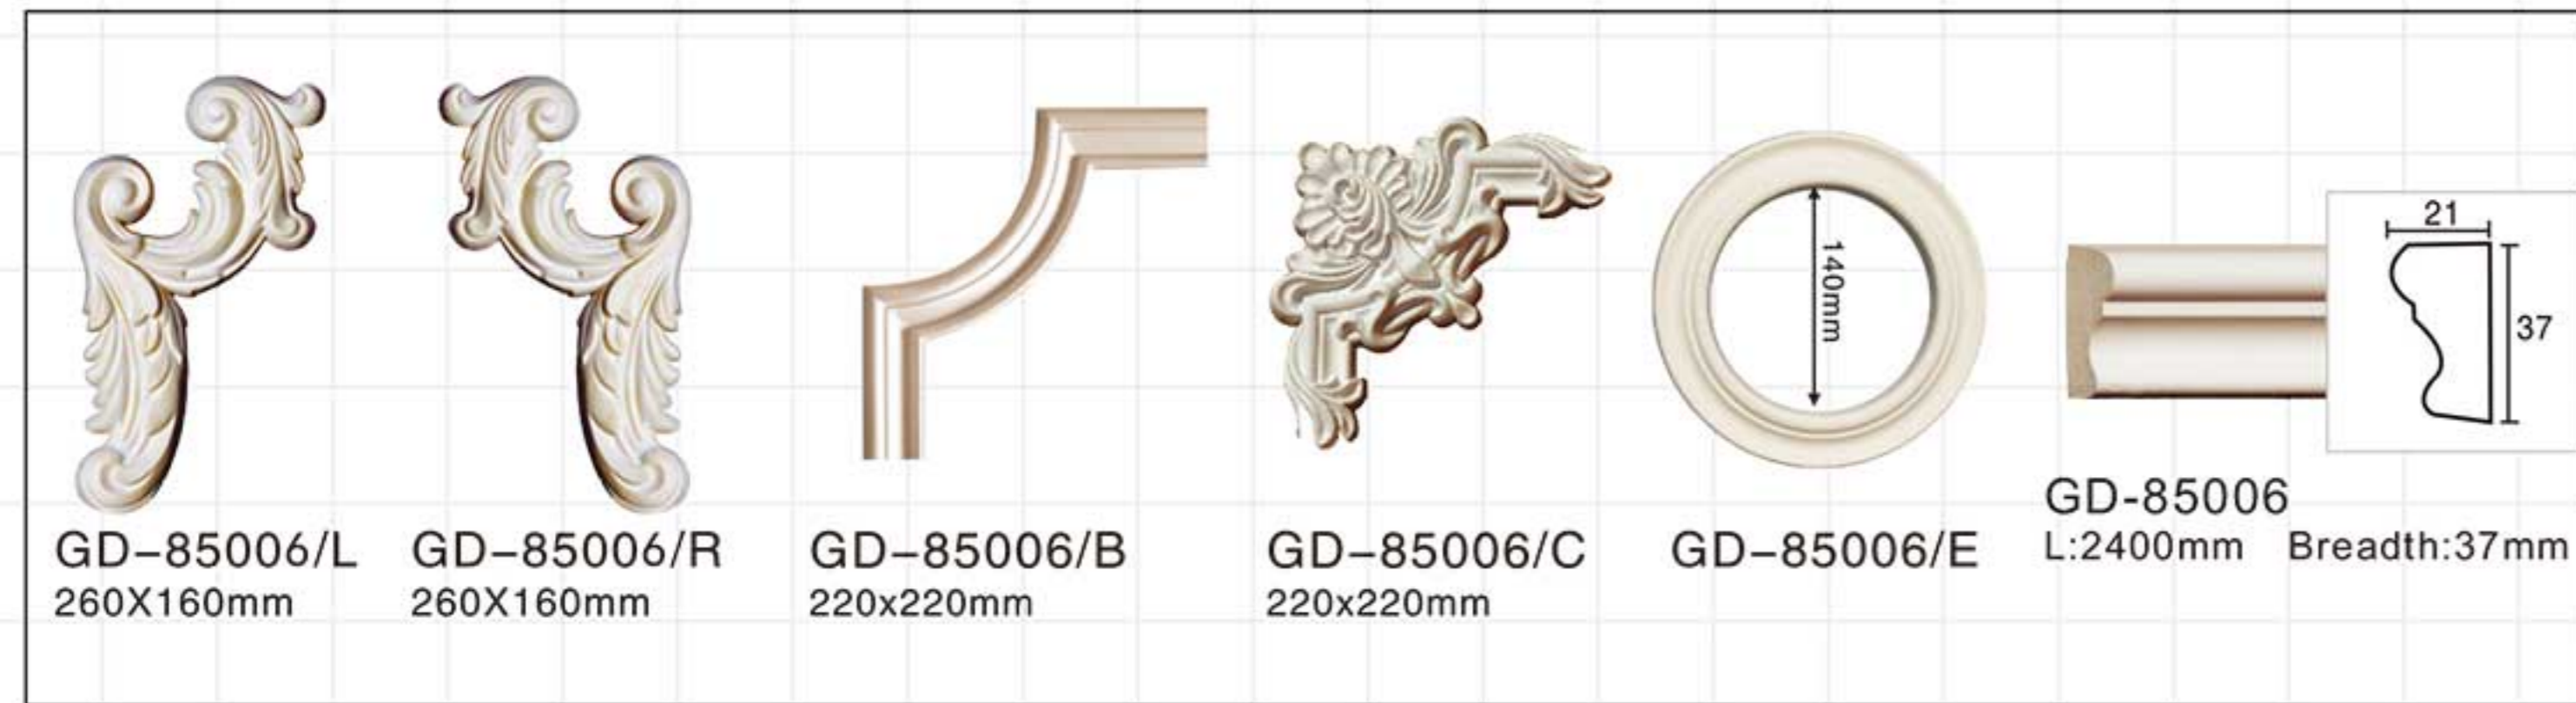

Carving panel mouldings-Corners