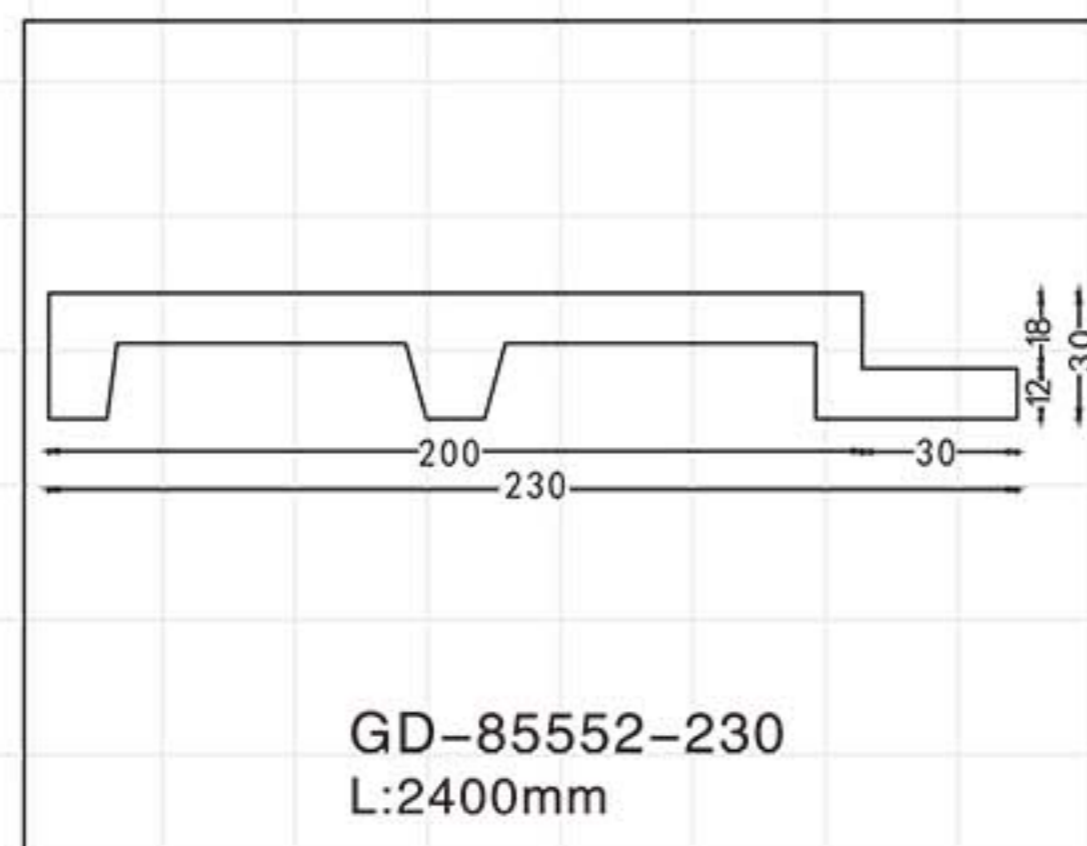

Modern concise style

Modern concise style