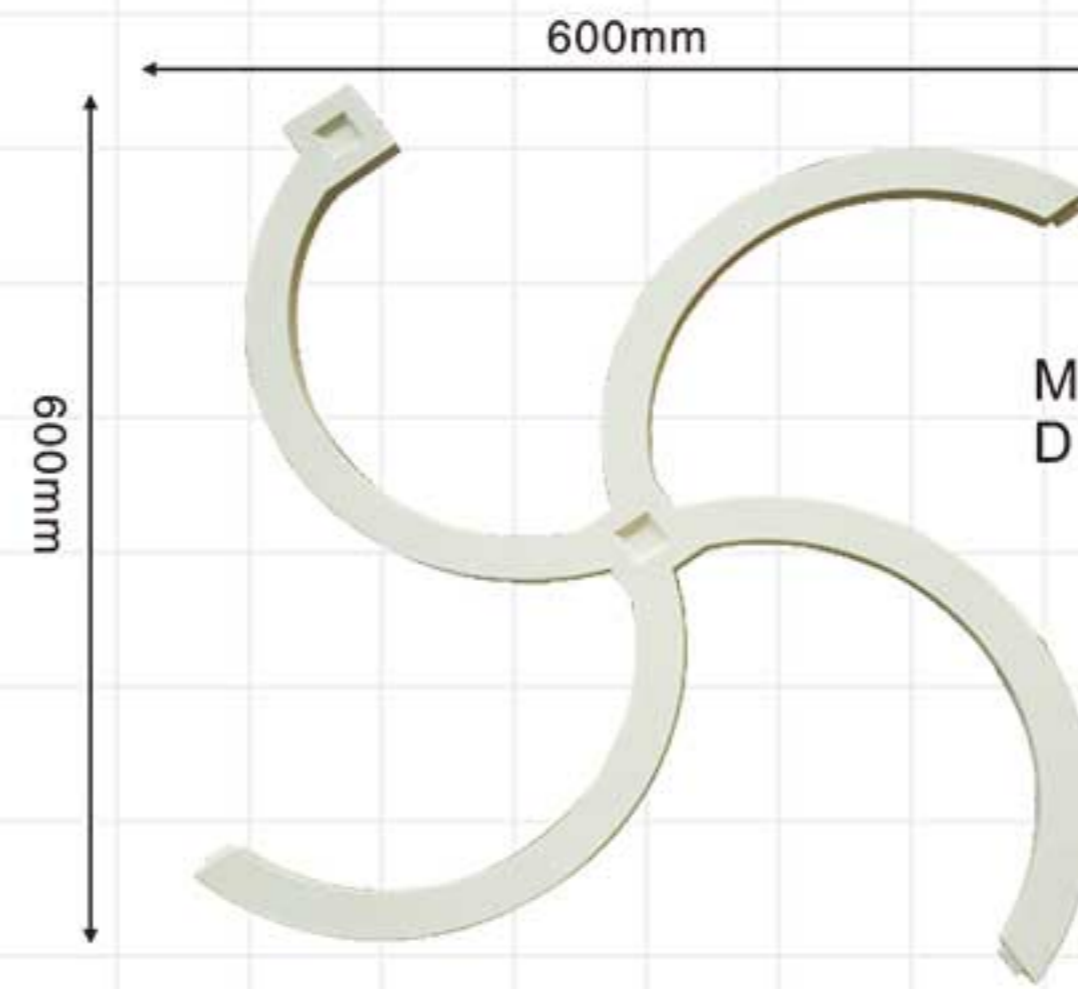

Celing tiles/wall molding

Leading brand Leading innovation

Jointless joint combination of mate and female

Celing tiles/wall molding

Celing tiles/wall molding

M-7401
D:400x400x20mm

M-7402
D:600x600x20mm

M-7405
D:450x450x20mm

M-7415
600x600x25mm

M-7403
D:600x600x30mm

M-7404A
D:600x600x15mm

M-7404
D:790x790x20mm

Celing tiles/wall molding

Celing tiles/wall molding

M-7406
D:885x750x20mm

M-7407
D:550x550x15mm

M-7408
D:790x665x65mm

M-7409
D:460x300x15mm

M-7410 D:926x926x50mm
850mm

M-7411 D:850x850x20mm

Celing tiles/wall molding

Celing Medallion

Rounded medallion

Rounded medallion