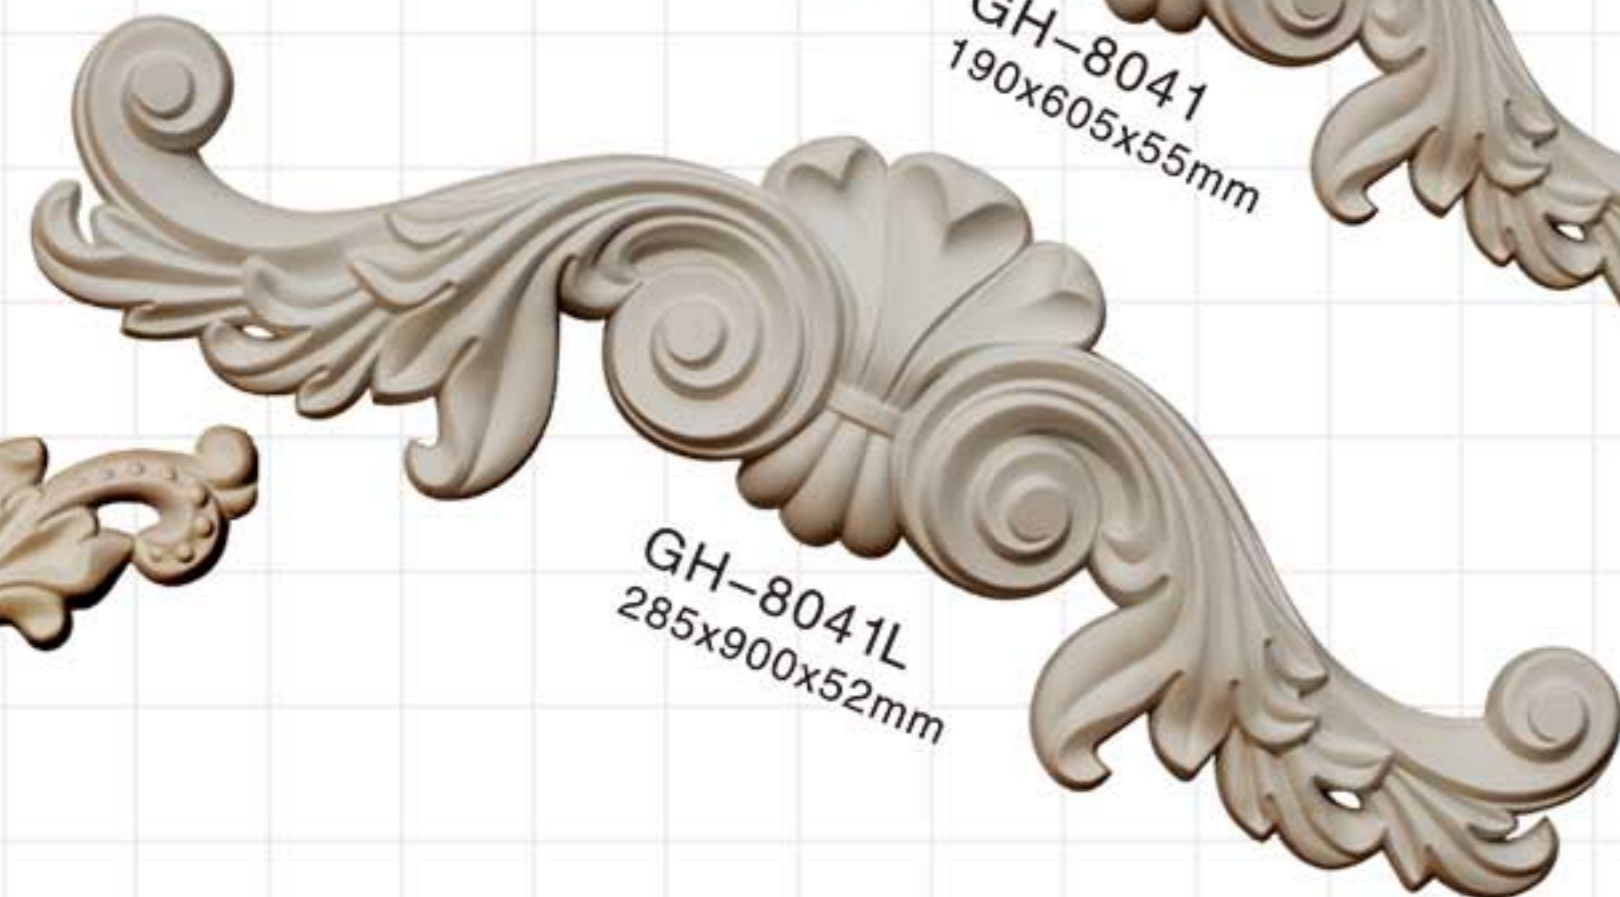

Ornaments

Ornaments

Nice carving/Exquisite/High-quality

The specialist do the professional thing

The specialist do the professional thing

Ornaments

Ornaments

GH-8029L
275x300x35mm

GH-8035
780x40x15mm

GH-8036
855x65x15mm

GH-8040L
300x600x mm

GH-8040M
460x900x mm

GH-8032
220x735x45mm

GH-8041
190x605x55mm

M-7108

GH-8043
160x420x38mm

M-7143

GH-8042
260x1000x35mm

GH-8034
105x400x22mm

GH-8041L
285x900x52mm

Ornaments

Ornaments

GH-8051 210x1035x40mm

GH-8060
275x855x60mm