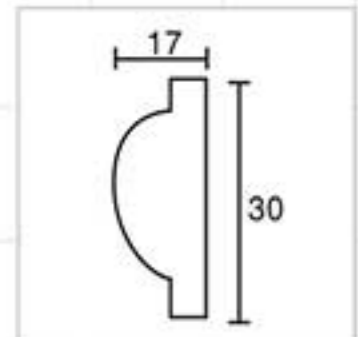

Champagne Gold

GA-81156-160
Length□2400mm
Breadth:255mm
Pattern:245mm

Gold with Silver

GA-81158
Length□2400mm
Breadth:222mm
Pattern:480mm

Partial Gold leaf

GA-81161
Length□2400mm
Breadth:245mm
Pattern:125mm

Bronze

Color Effect

Color Effect

GA-81170
Length□2400mm
Breadth:498mm
Pattern:244mm

Champagne silver

GB-82002
Length□2400mm
Breadth:30mm
Pattern:50mm

Gold and silver by hand

GB-82011
Length□2400mm
Breadth:45mm
Pattern:90mm

Champagne Gold

GB-82048
Length□2400mm
Breadth:85mm
Pattern:10mm

Antique gold

GB-82094
Length□2400mm
Breadth:84mm
Pattern:240mm

Partial Gold leaf

GB-82052-88
Length□2400mm
Breadth:87mm
Pattern:200mm

Gold and silver by hand