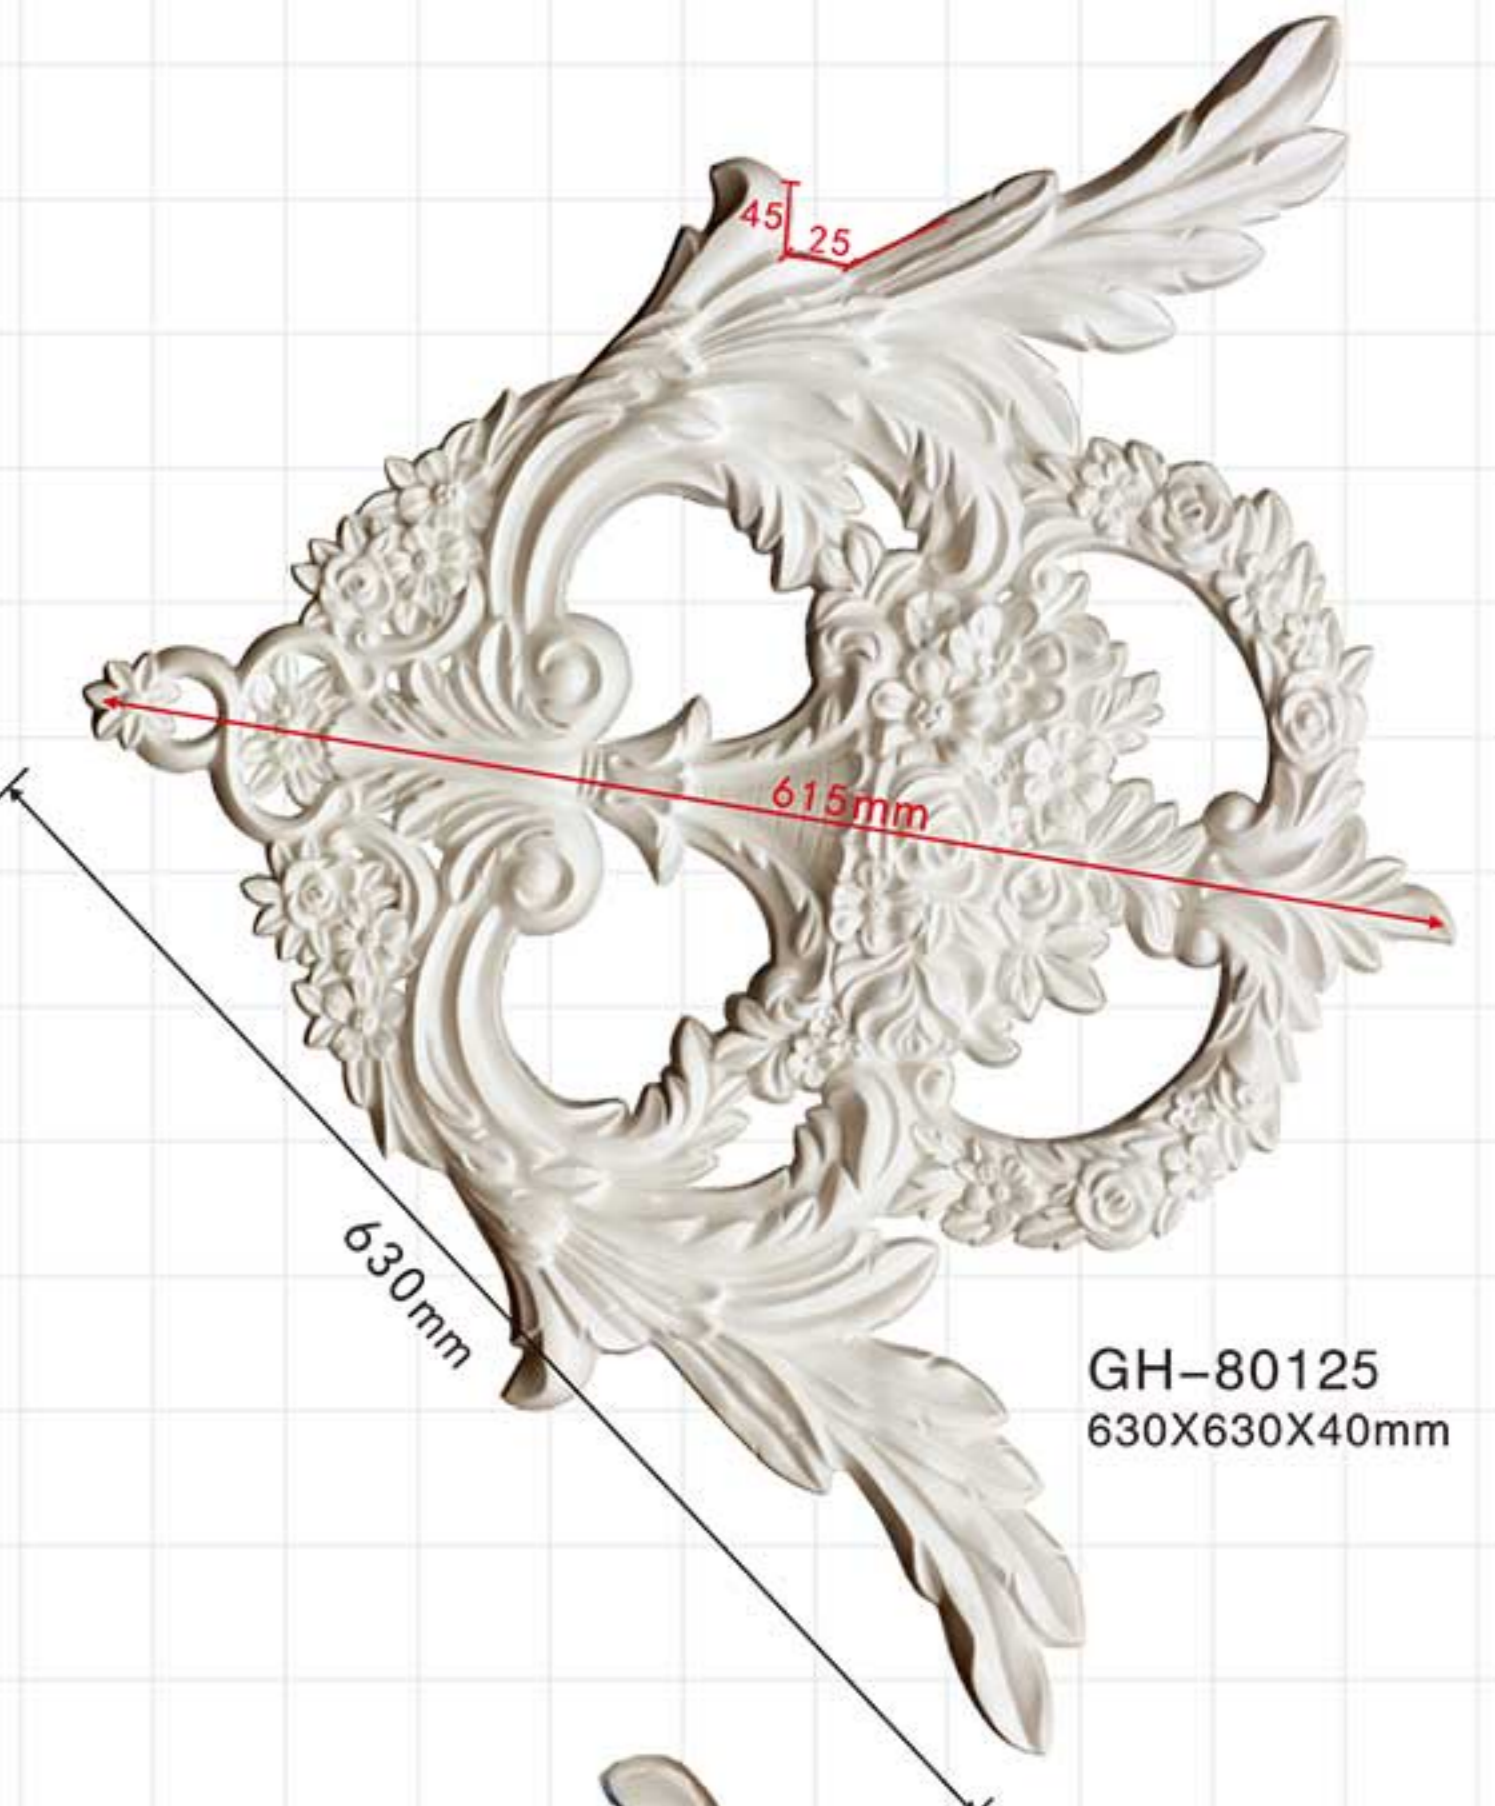

Ornaments

Ornaments

Ornaments

Ornaments

GH-80224L
545x230x18mm

GH-80224R
545x230x18mm

GH-80228L
220x115x25mm

GH-80228R
220x115x25mm

GH-80229L
225x80x16mm

GH-80229R
225x80x16mm

GH-80125

GH-80121
660x660x25mm

GH-80125
630x630x40mm

GH-80126
650x650x25mm

GH-80234
600x600x37mm

GH-80233
350x350x37mm

Wall boards

Wall boards

Wall boards

Size Marking: HxWxD

GS-9101
802x385x32mm

GS-9101 (Bronze)

GS-9103
1056x360x30mm

GS-9103 (Off white)

GS-9102
255x385x32mm

GS-9102 (Bronze)

GS-9104
360x360x30mm

GS-9104 (Off white)

Wall boards

Wall boards

Size Marking: HxWxD

GS-9105B
805x210x40mm