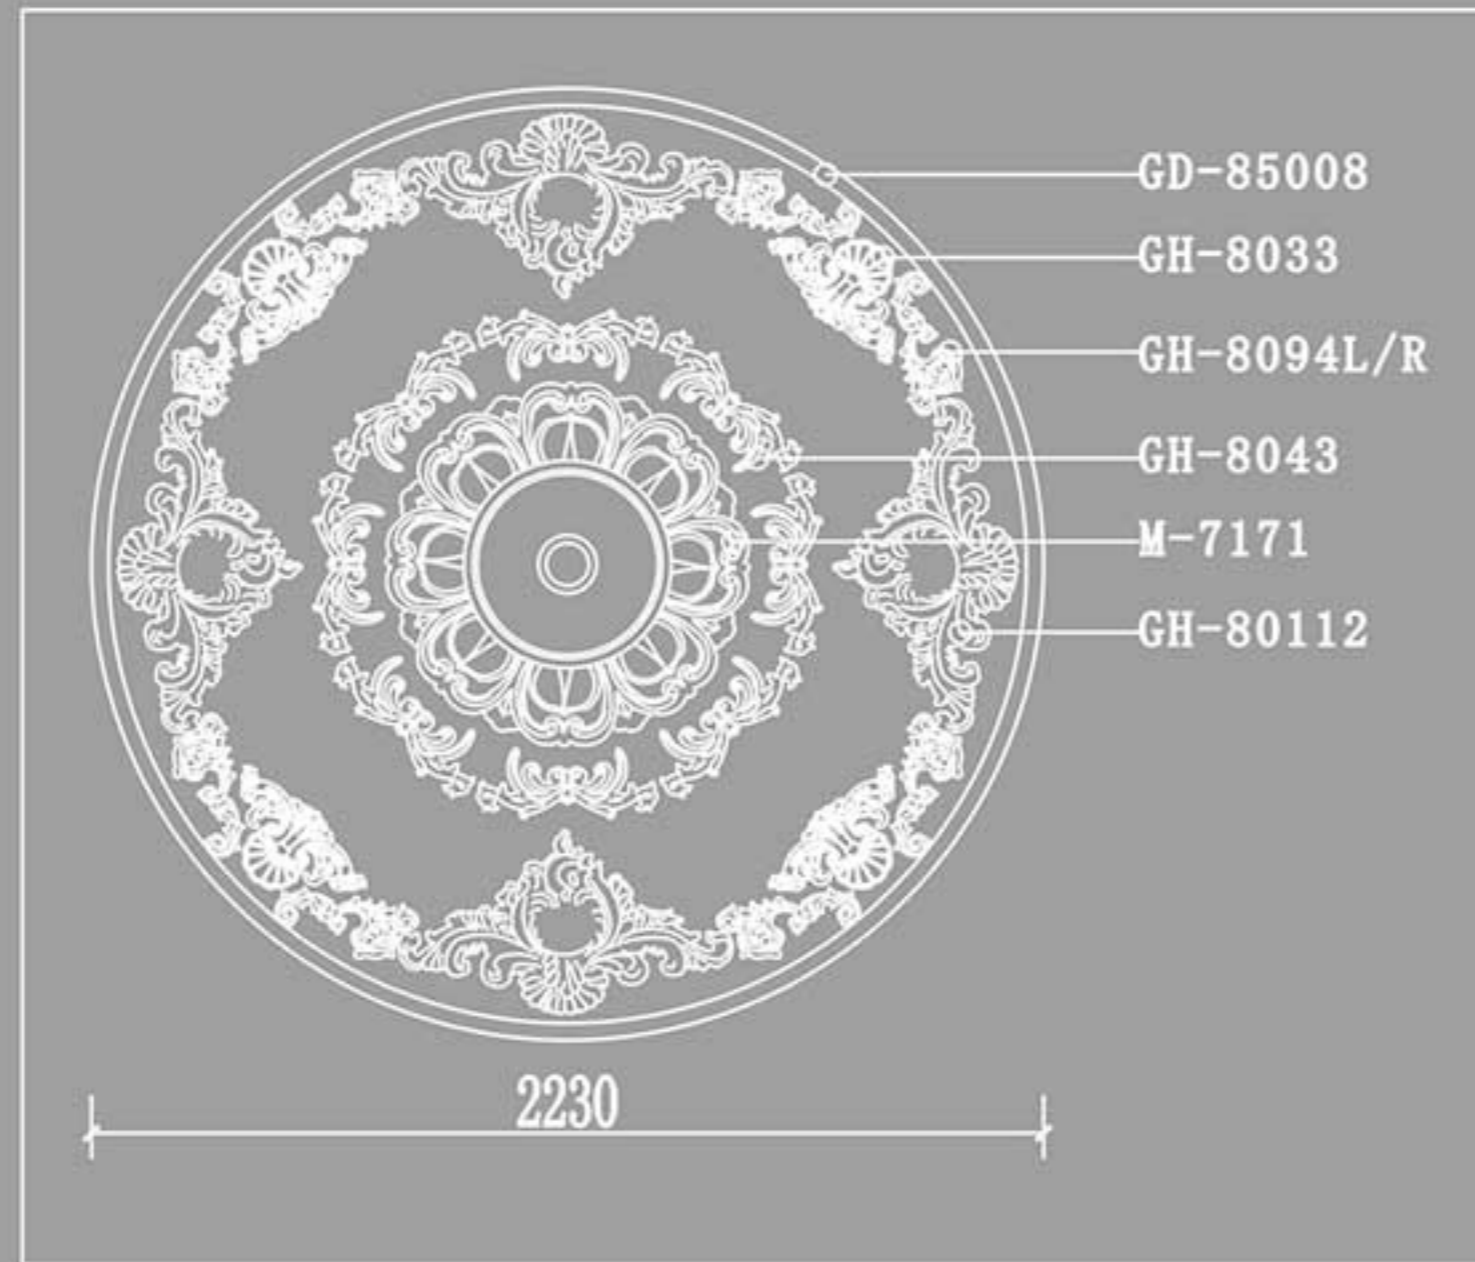

Ornaments

Ornaments

Nice carving/Exquisite/High-quality

The specialist do the professional thing

The specialist do the professional thing

Ornaments

Ornaments

GH-8029L
275x300x35mm