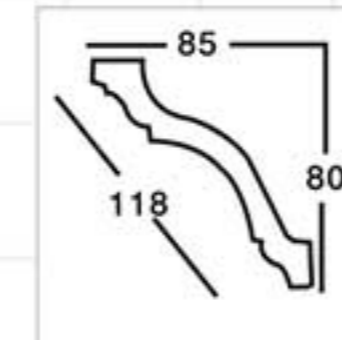

GB-82060
Length□2400mm
Breadth:98mm
Pattern:34mm

Antique silver

GB-82064
Length□2400mm
Breadth:100mm
Pattern:120mm

Antique silver

GB-82064
Length□2400mm
Breadth:100mm
Pattern:120mm

Gold with Silver

GB-82068
Length□2400mm
Breadth:104mm
Pattern:165mm

Hand Painting Silver

GB-82073
Length□2400mm
Breadth:109mm
Pattern:205mm

Bronze

GB-82090
Length□2400mm
Breadth:200mm
Pattern:100mm

Gold

Color Effect

Color Effect

GC-83050
Length □ 2400mm
Breadth: 125mm

Rose wood color

GC-83022-80
Length □ 2400mm
Breadth: 85mm

Ivory white

GC-83031-75
Length □ 2400mm
Breadth: 104mm

Antique silver

GC-83038-60
Length □ 2400mm
Breadth: 85mm

Champagne Gold

GC-83045
Length □ 2400mm
Breadth: 121mm

Gold

GC-83046-80
Length □ 2400mm
Breadth: 118mm

Champagne silver

GC-83013-85
Length □ 2400mm
Breadth: 124mm

silver

GC-83075
Length □ 2400mm
Breadth: 170mm

Gold

GD-85041
Length □ 2400mm
Breadth: 90mm