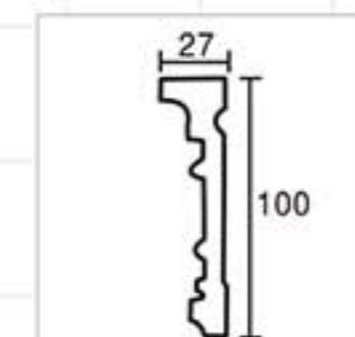

Champagne Gold

GA-81156-160
Length□2400mm
Breadth:255mm
Pattern:245mm

Gold with Silver

GA-81158
Length□2400mm
Breadth:222mm
Pattern:480mm

Partial Gold leaf

GA-81161
Length□2400mm
Breadth:245mm
Pattern:125mm

Champagne Gold

GB-82048
Length□2400mm
Breadth:85mm
Pattern:10mm

Antique gold

GB-82094
Length□2400mm
Breadth:84mm
Pattern:240mm

Partial Gold leaf

GB-82052-88
Length□2400mm
Breadth:87mm
Pattern:200mm

Gold and silver by hand

GB-82060
Length□2400mm
Breadth:98mm
Pattern:34mm

Antique silver

GB-82064
Length□2400mm
Breadth:100mm
Pattern:120mm

Antique silver

GB-82064
Length□2400mm
Breadth:100mm
Pattern:120mm

Gold with Silver

GB-82068
Length□2400mm
Breadth:104mm
Pattern:165mm

Hand Painting Silver

GB-82073
Length□2400mm
Breadth:109mm
Pattern:205mm

Bronze

GB-82090
Length□2400mm
Breadth:200mm
Pattern:100mm

Gold

Color Effect

Color Effect

GC-83050
Length □ 2400mm
Breadth: 125mm