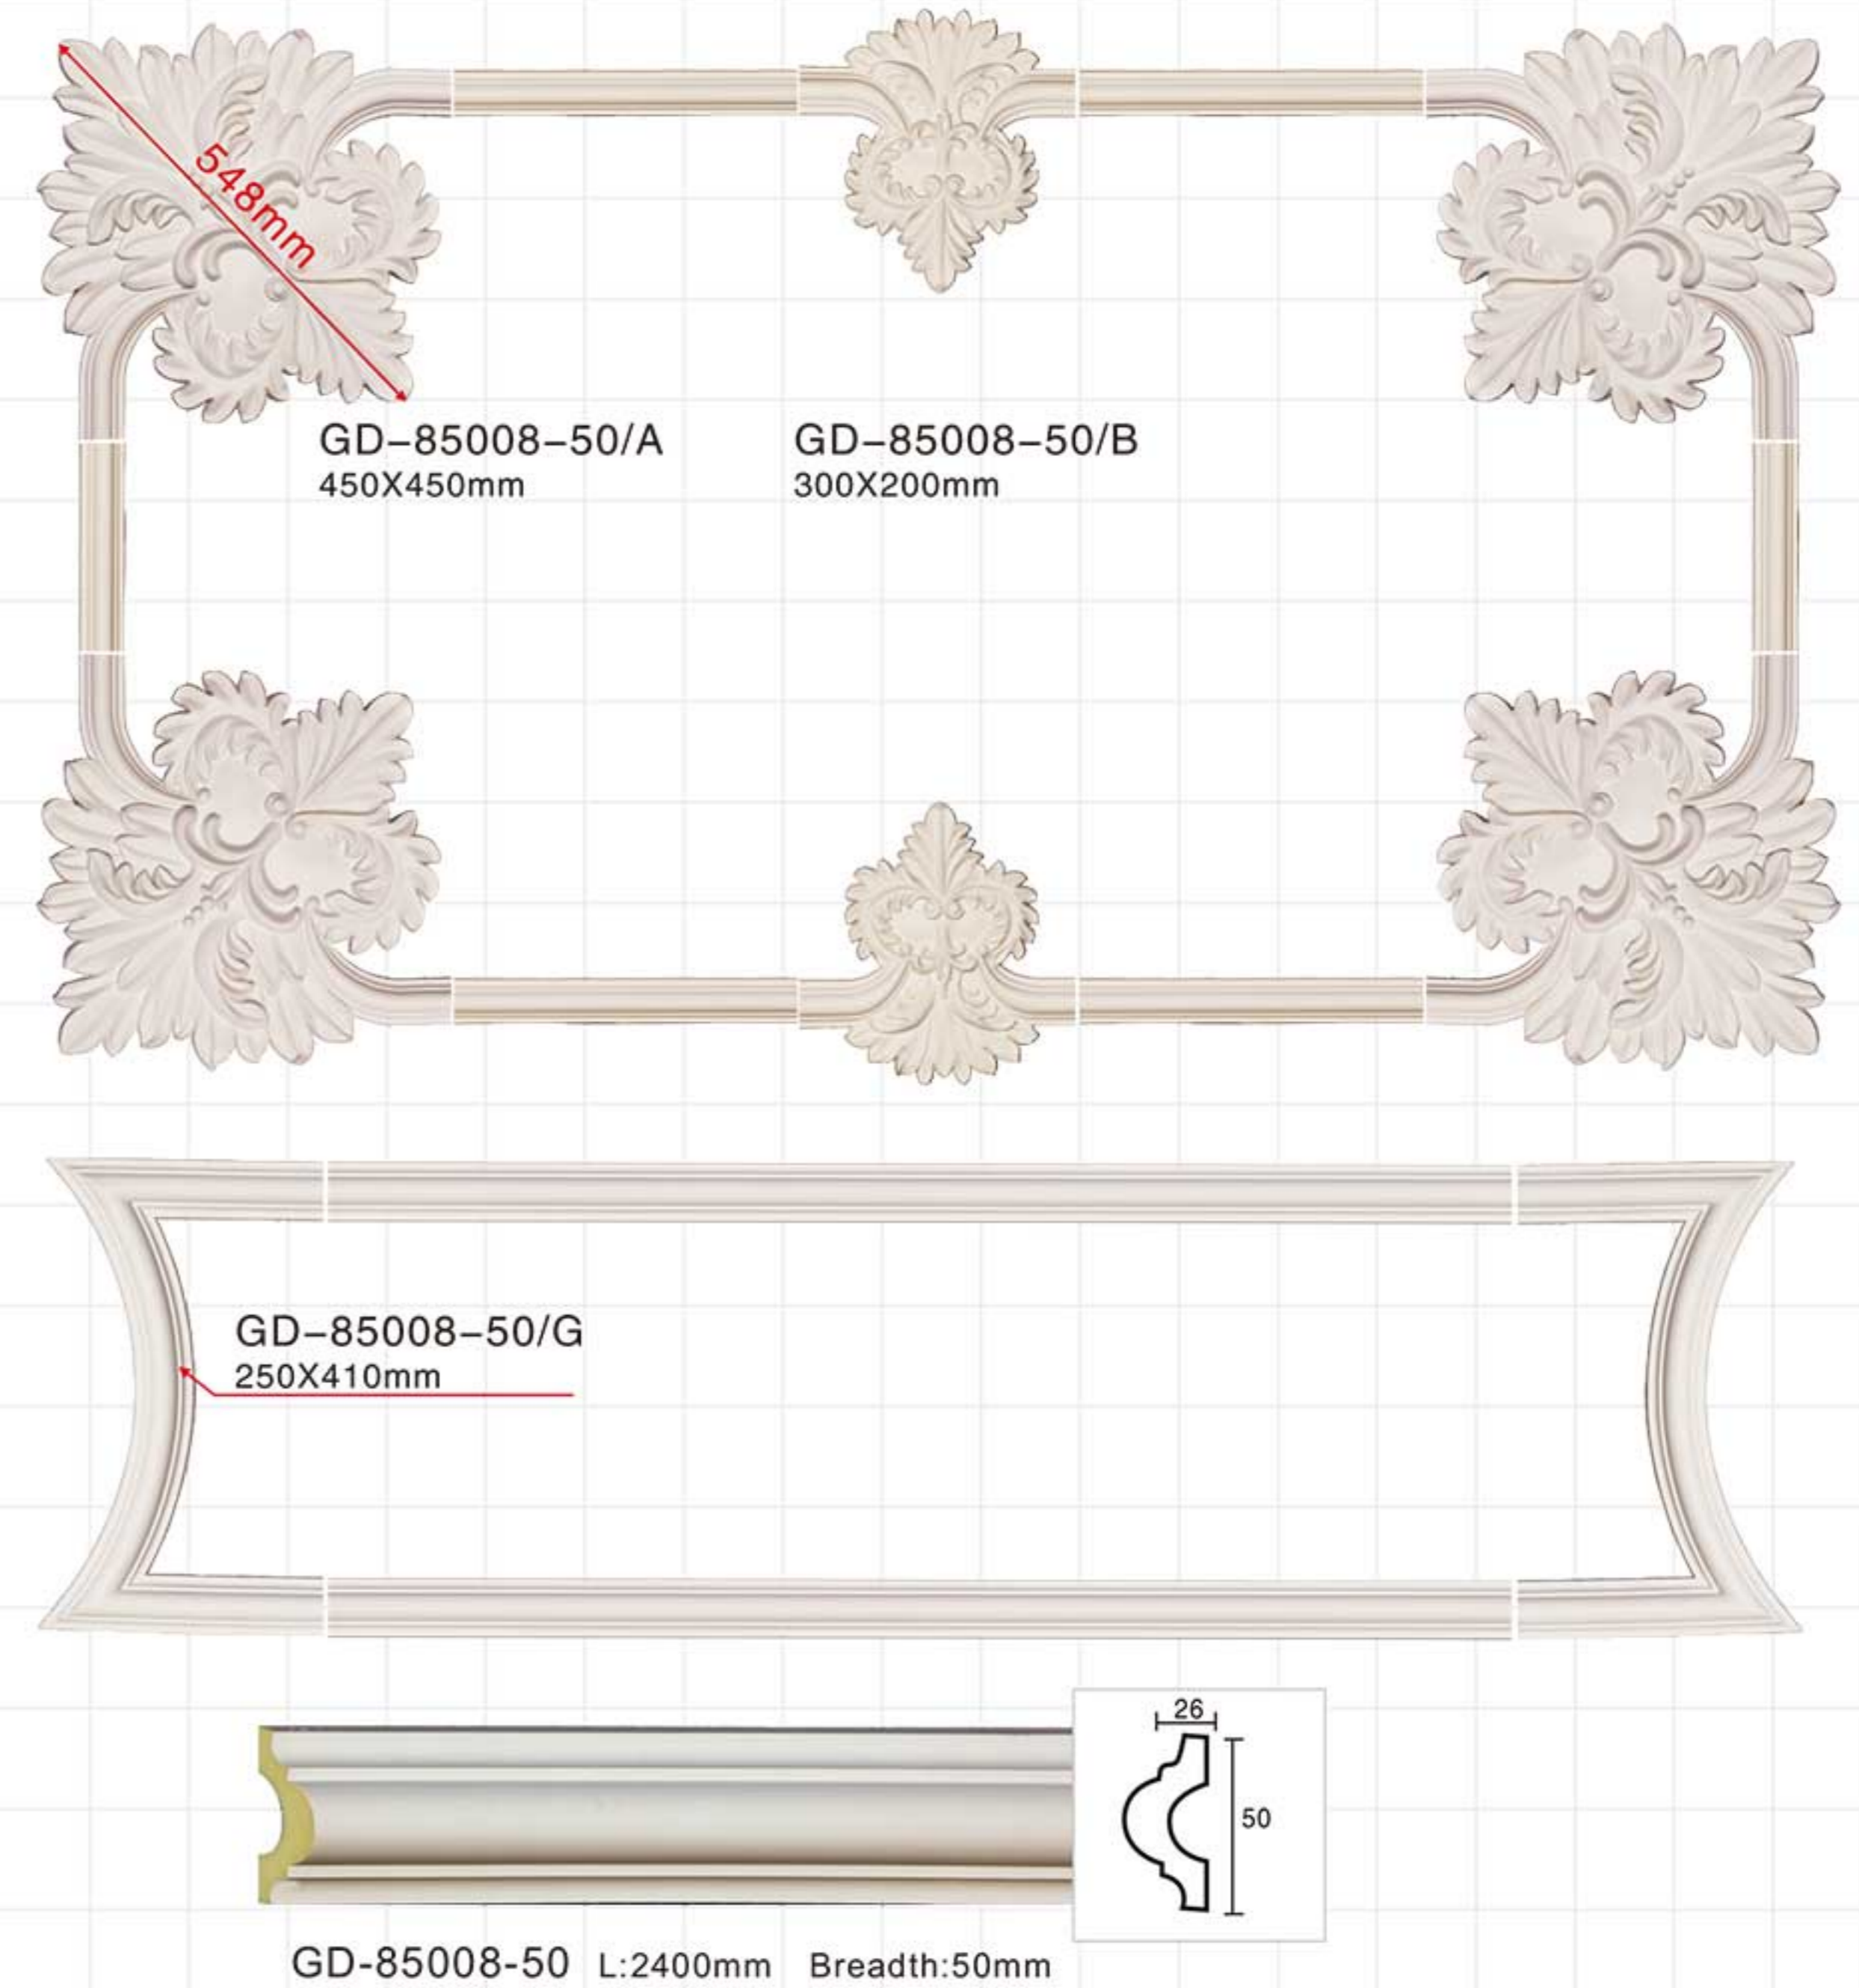

Carving panel mouldings-Corners