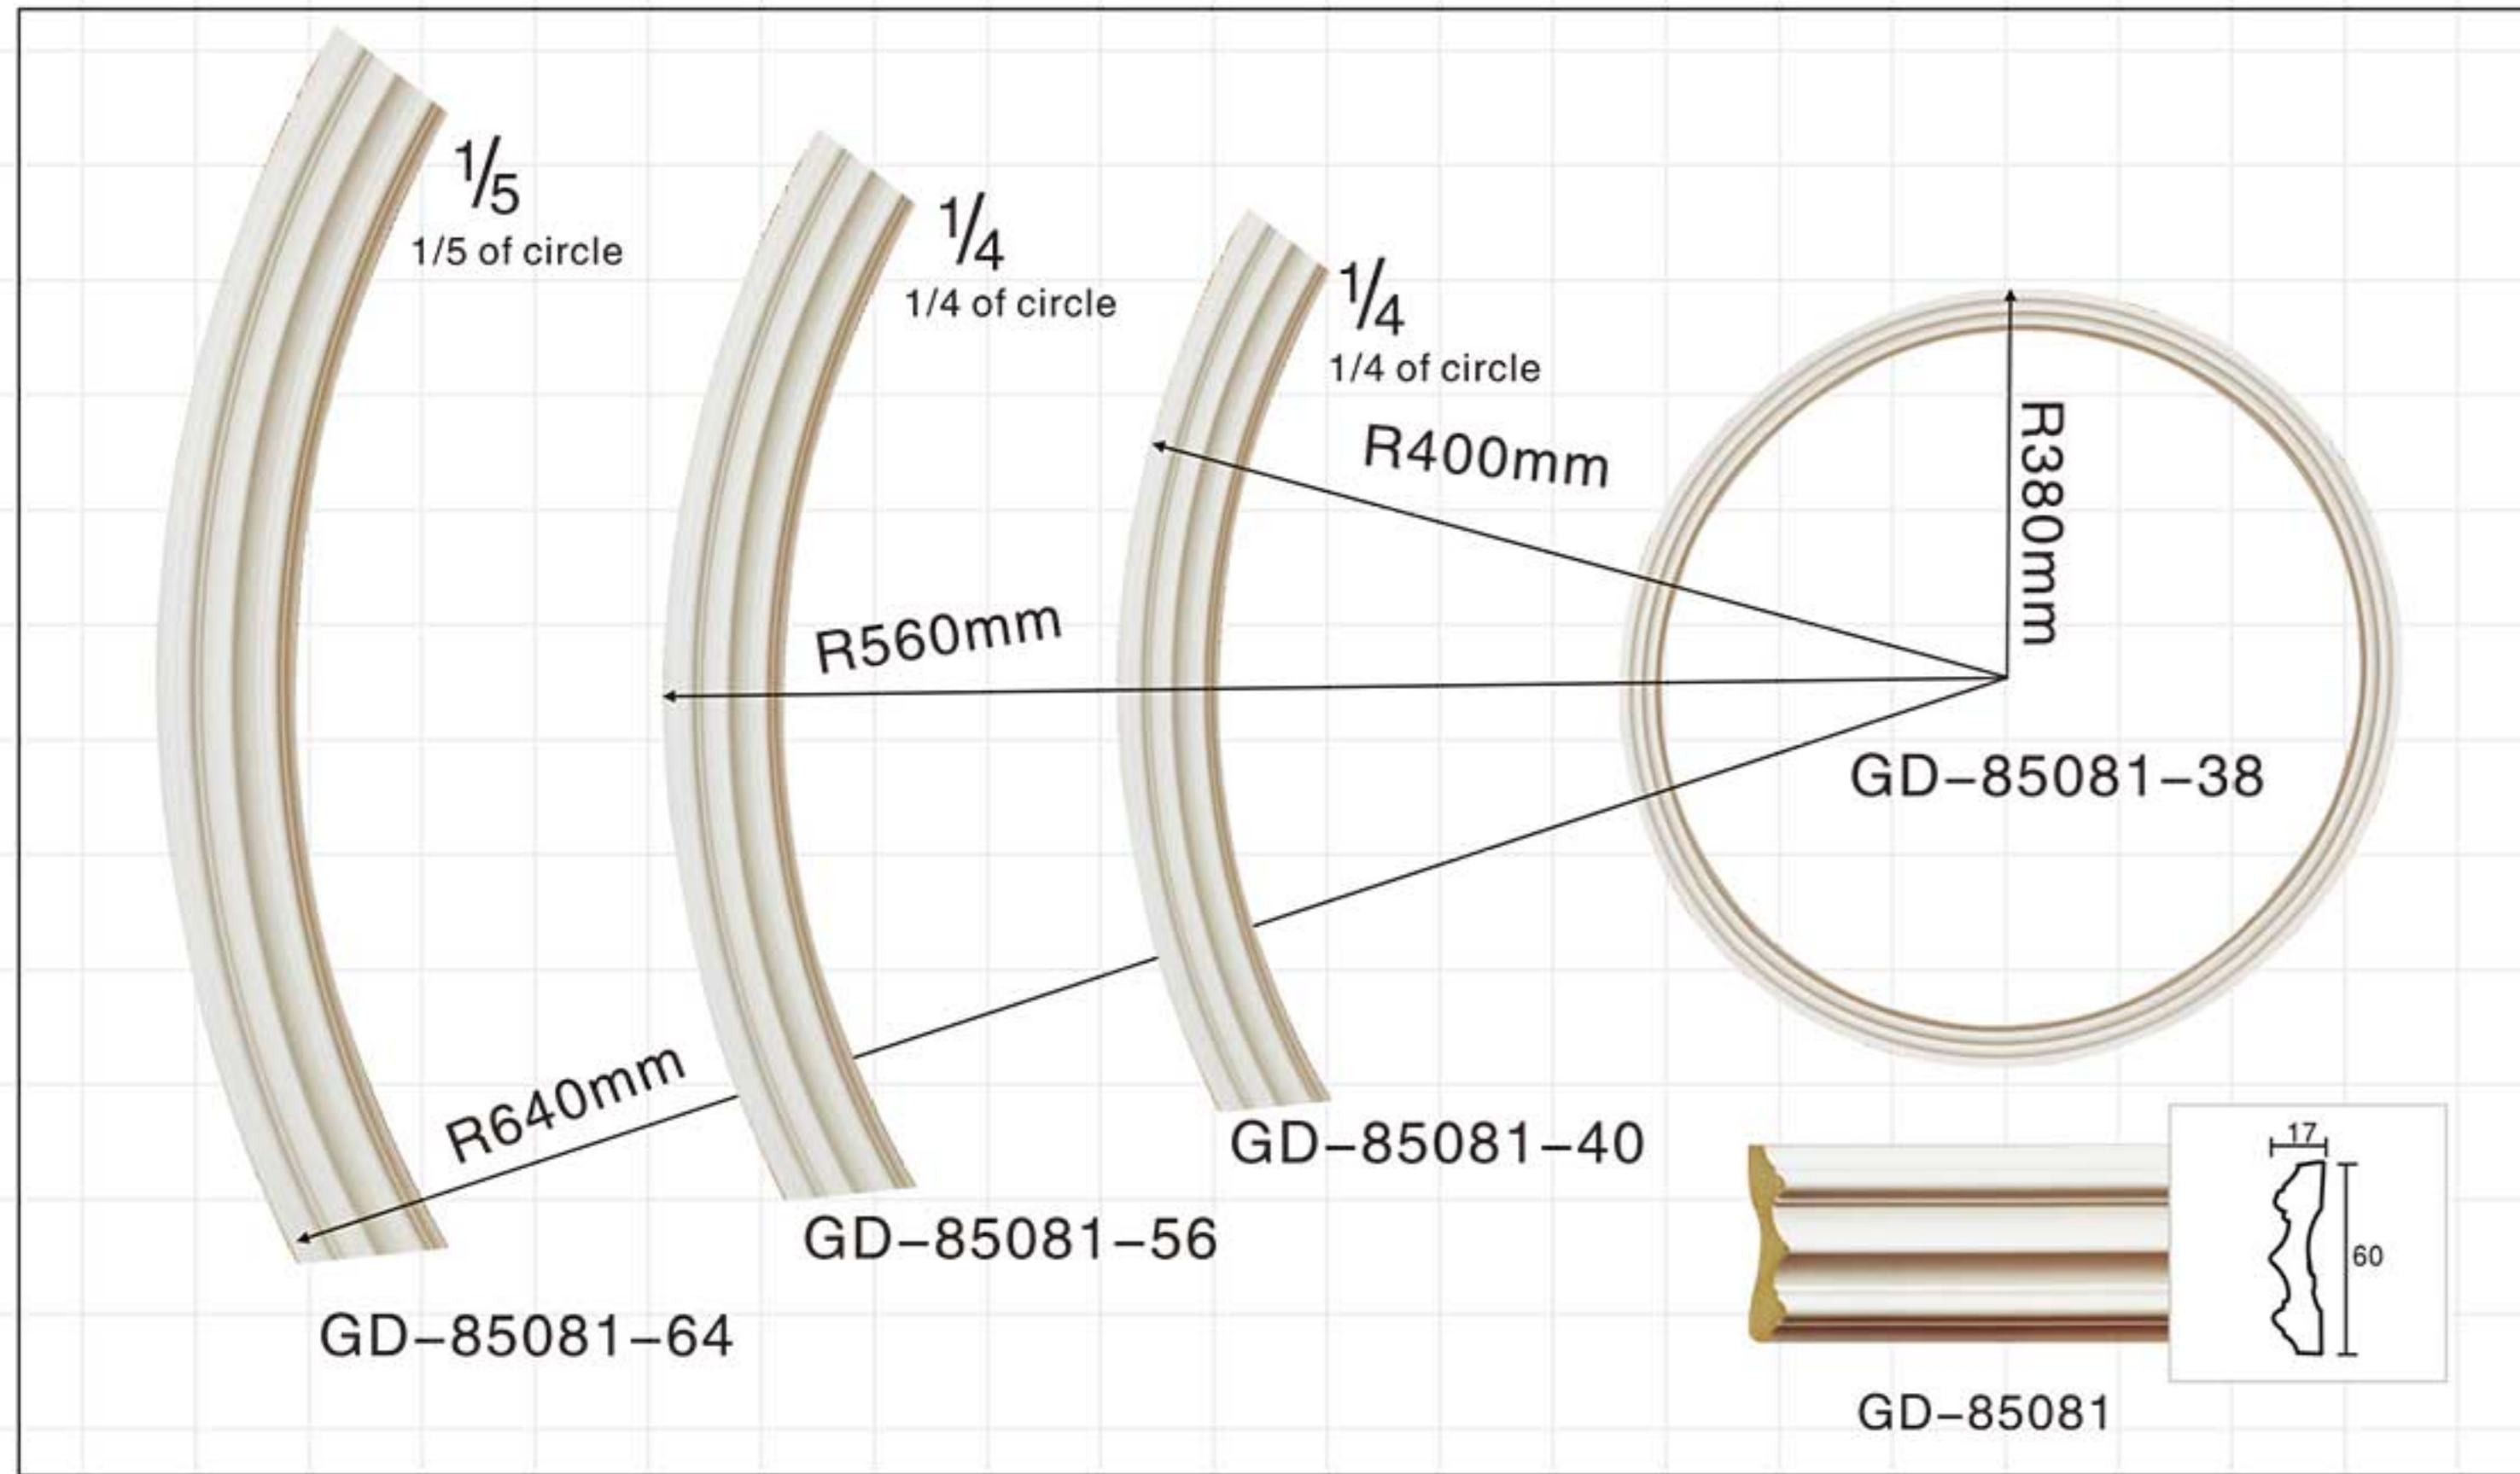

Carving panel mouldings-Corners

Carving panel mouldings-Corners

Carving panel mouldings-Corners

Carving panel mouldings-Corners

Carving panel mouldings-Corners

Carving panel mouldings-Corners

Celing tiles/wall molding

Celing tiles/wall molding

Leading brand Leading innovation

Jointless joint combination of mate and female

Celing tiles/wall molding

Celing tiles/wall molding

M-7401
D:400x400x20mm

M-7402
D:600x600x20mm

M-7405
D:450x450x20mm