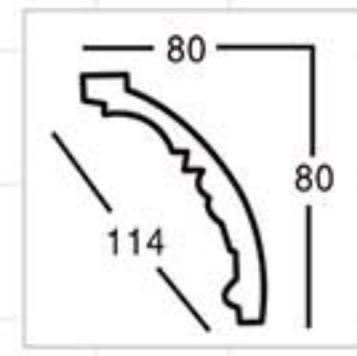

GA-81040-85
Length □ 2400mm
Breadth: 117mm
Pattern: 122mm

GA-81009
Length □ 2400mm
Breadth: 113mm
Pattern: 485mm

GA-81043
Length □ 2400mm
Breadth: 100mm
Pattern: 143mm

GA-81037-80
Length □ 2400mm
Breadth: 109mm
Pattern: 120mm

GA-81045
Length □ 2400mm
Breadth: 101mm
Pattern: 45mm

GA-81038
Length □ 2400mm
Breadth: 114mm
Pattern: 200mm

GA-81049
Length □ 2400mm
Breadth: 100mm
Pattern: 60mm

GA-81038
Length □ 2400mm
Breadth: 114mm
Pattern: 200mm

GA-81049
Length □ 2400mm
Breadth: 100mm
Pattern: 60mm

Color Effect

Color Effect

GA-81051-80
Length □ 2400mm
Breadth: 114mm
Pattern: 200mm

Partial Gold leaf

GA-81058
Length □ 2400mm
Breadth: 121mm
Pattern: 40mm

Champagne Gold

GA-81069
Length □ 2400mm
Breadth: 128mm
Pattern: 144mm

Famille rose

GA-81071
Length □ 2400mm
Breadth: 145mm
Pattern: 77mm

Hand Paiting Silver

GA-81083
Length □ 2400mm
Breadth: 126mm
Pattern: 122mm