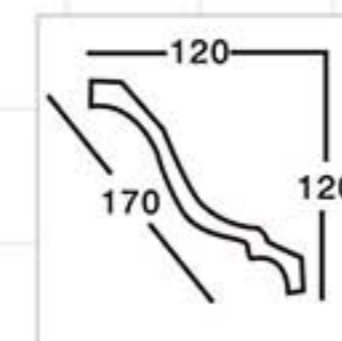

GA-81088-100 Gold with Silver
 Breadth:133mm
 Pattern:100mm
 Length□2400mm

GA-81088-100 Off white
 Breadth:133mm
 Pattern:100mm
 Length□2400mm

Color Effect

Color Effect

GA-81004
Length □ 2400mm
Breadth: 79mm
Pattern: 10mm

Champagne Gold

GB-82048
Length□2400mm
Breadth:85mm
Pattern:10mm

Antique gold

GB-82094
Length□2400mm
Breadth:84mm
Pattern:240mm

Partial Gold leaf

GB-82052-88
Length□2400mm
Breadth:87mm
Pattern:200mm

Gold and silver by hand

Rose wood color

GC-83022-80
Length □ 2400mm
Breadth: 85mm

Ivory white

GC-83031-75
Length □ 2400mm
Breadth: 104mm

Antique silver

GC-83038-60
Length □ 2400mm
Breadth: 85mm

Champagne Gold

GC-83045
Length □ 2400mm
Breadth: 121mm

Gold

GC-83046-80
Length □ 2400mm
Breadth: 118mm

Champagne silver

GC-83013-85
Length □ 2400mm
Breadth: 124mm

silver

GC-83075
Length □ 2400mm
Breadth: 170mm

Gold

GD-85041
Length □ 2400mm
Breadth: 90mm