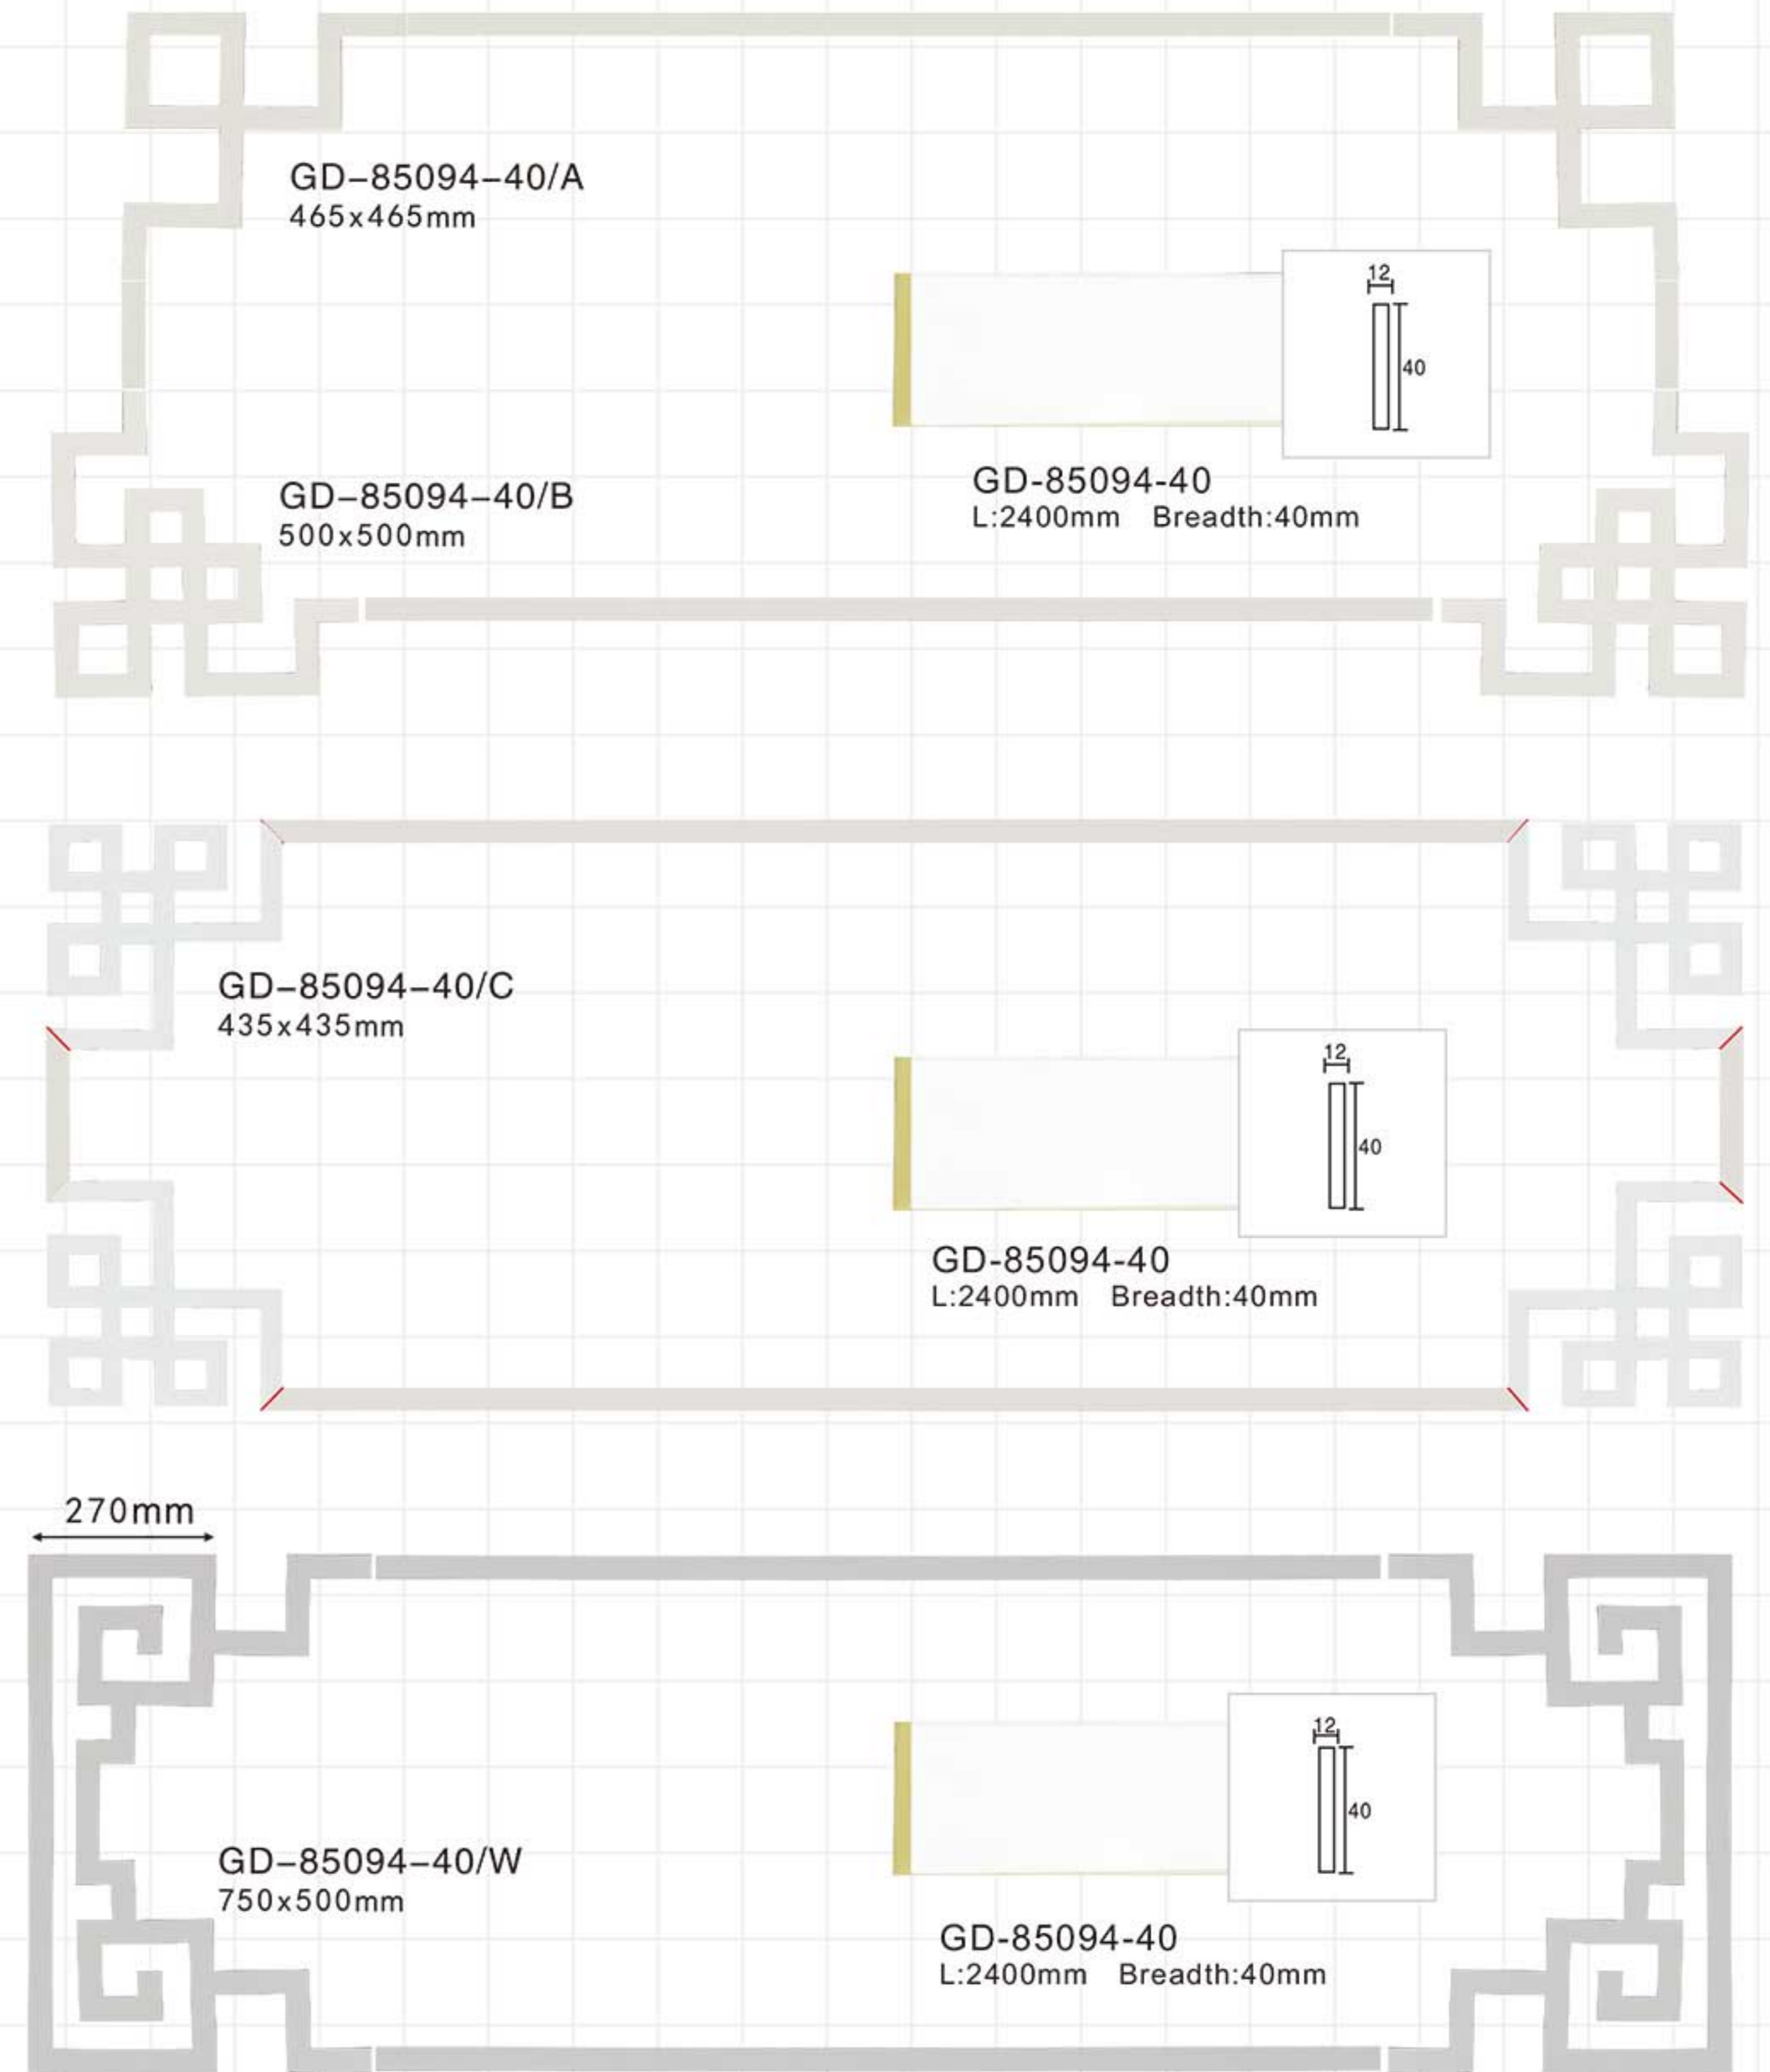

Carving panel mouldings-Corners

Carving panel mouldings-Corners