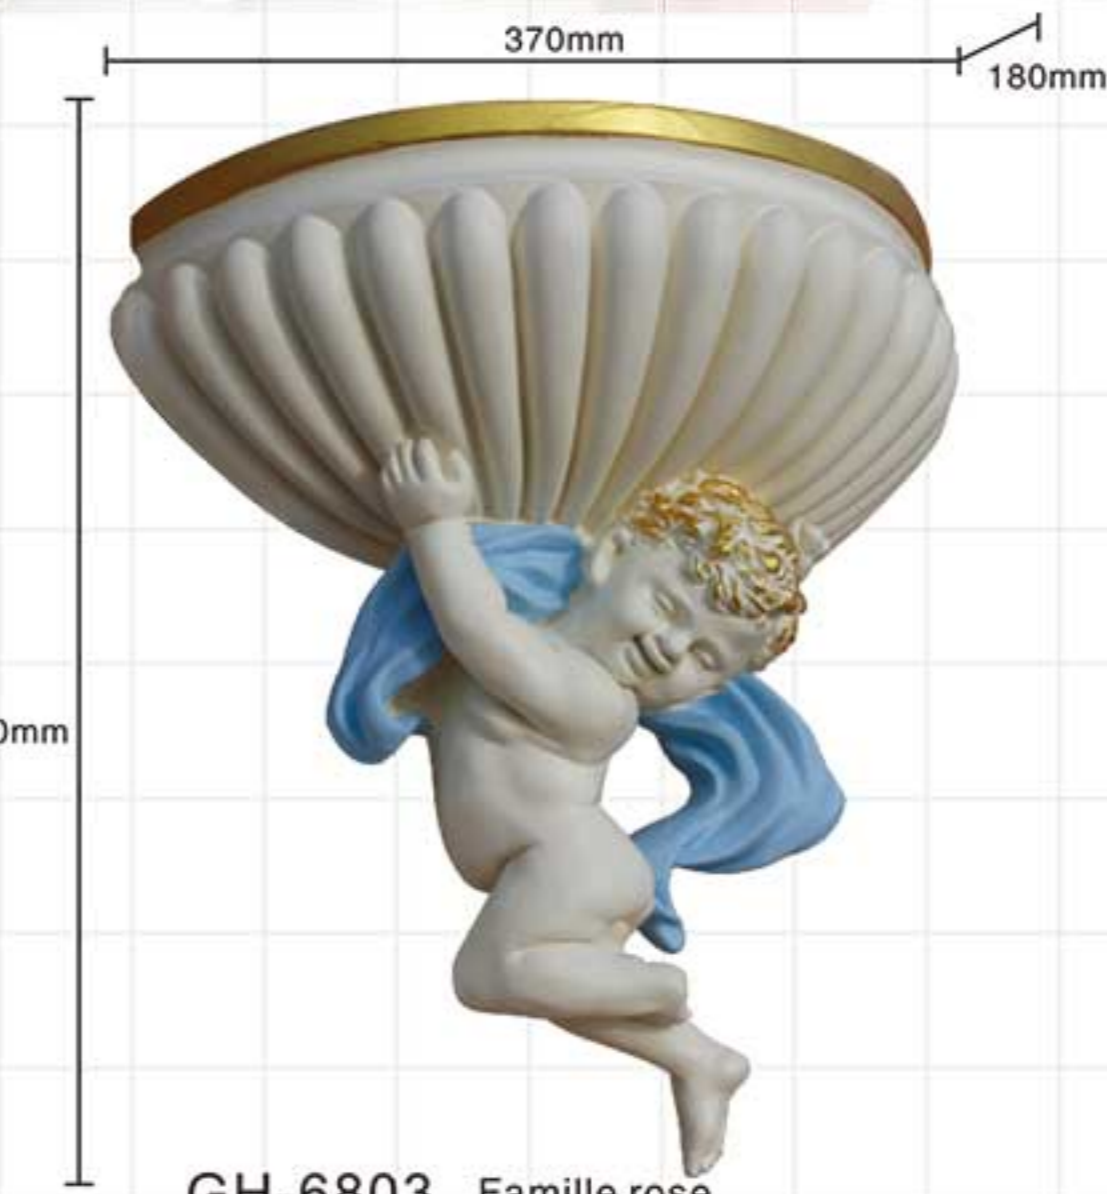

GB-82210 Rose gold
L:2100mm Breadth:238mm Pattern:520mm

GH-6803 Famille rose
390X370X180mm

GH-6804 Famille rose
390X370X180mm

GH-6803 Bronze
390X370X180mm

GH-6804 Bronze
390X370X180mm

GH-6815 Goldleaf
250X360X90mm