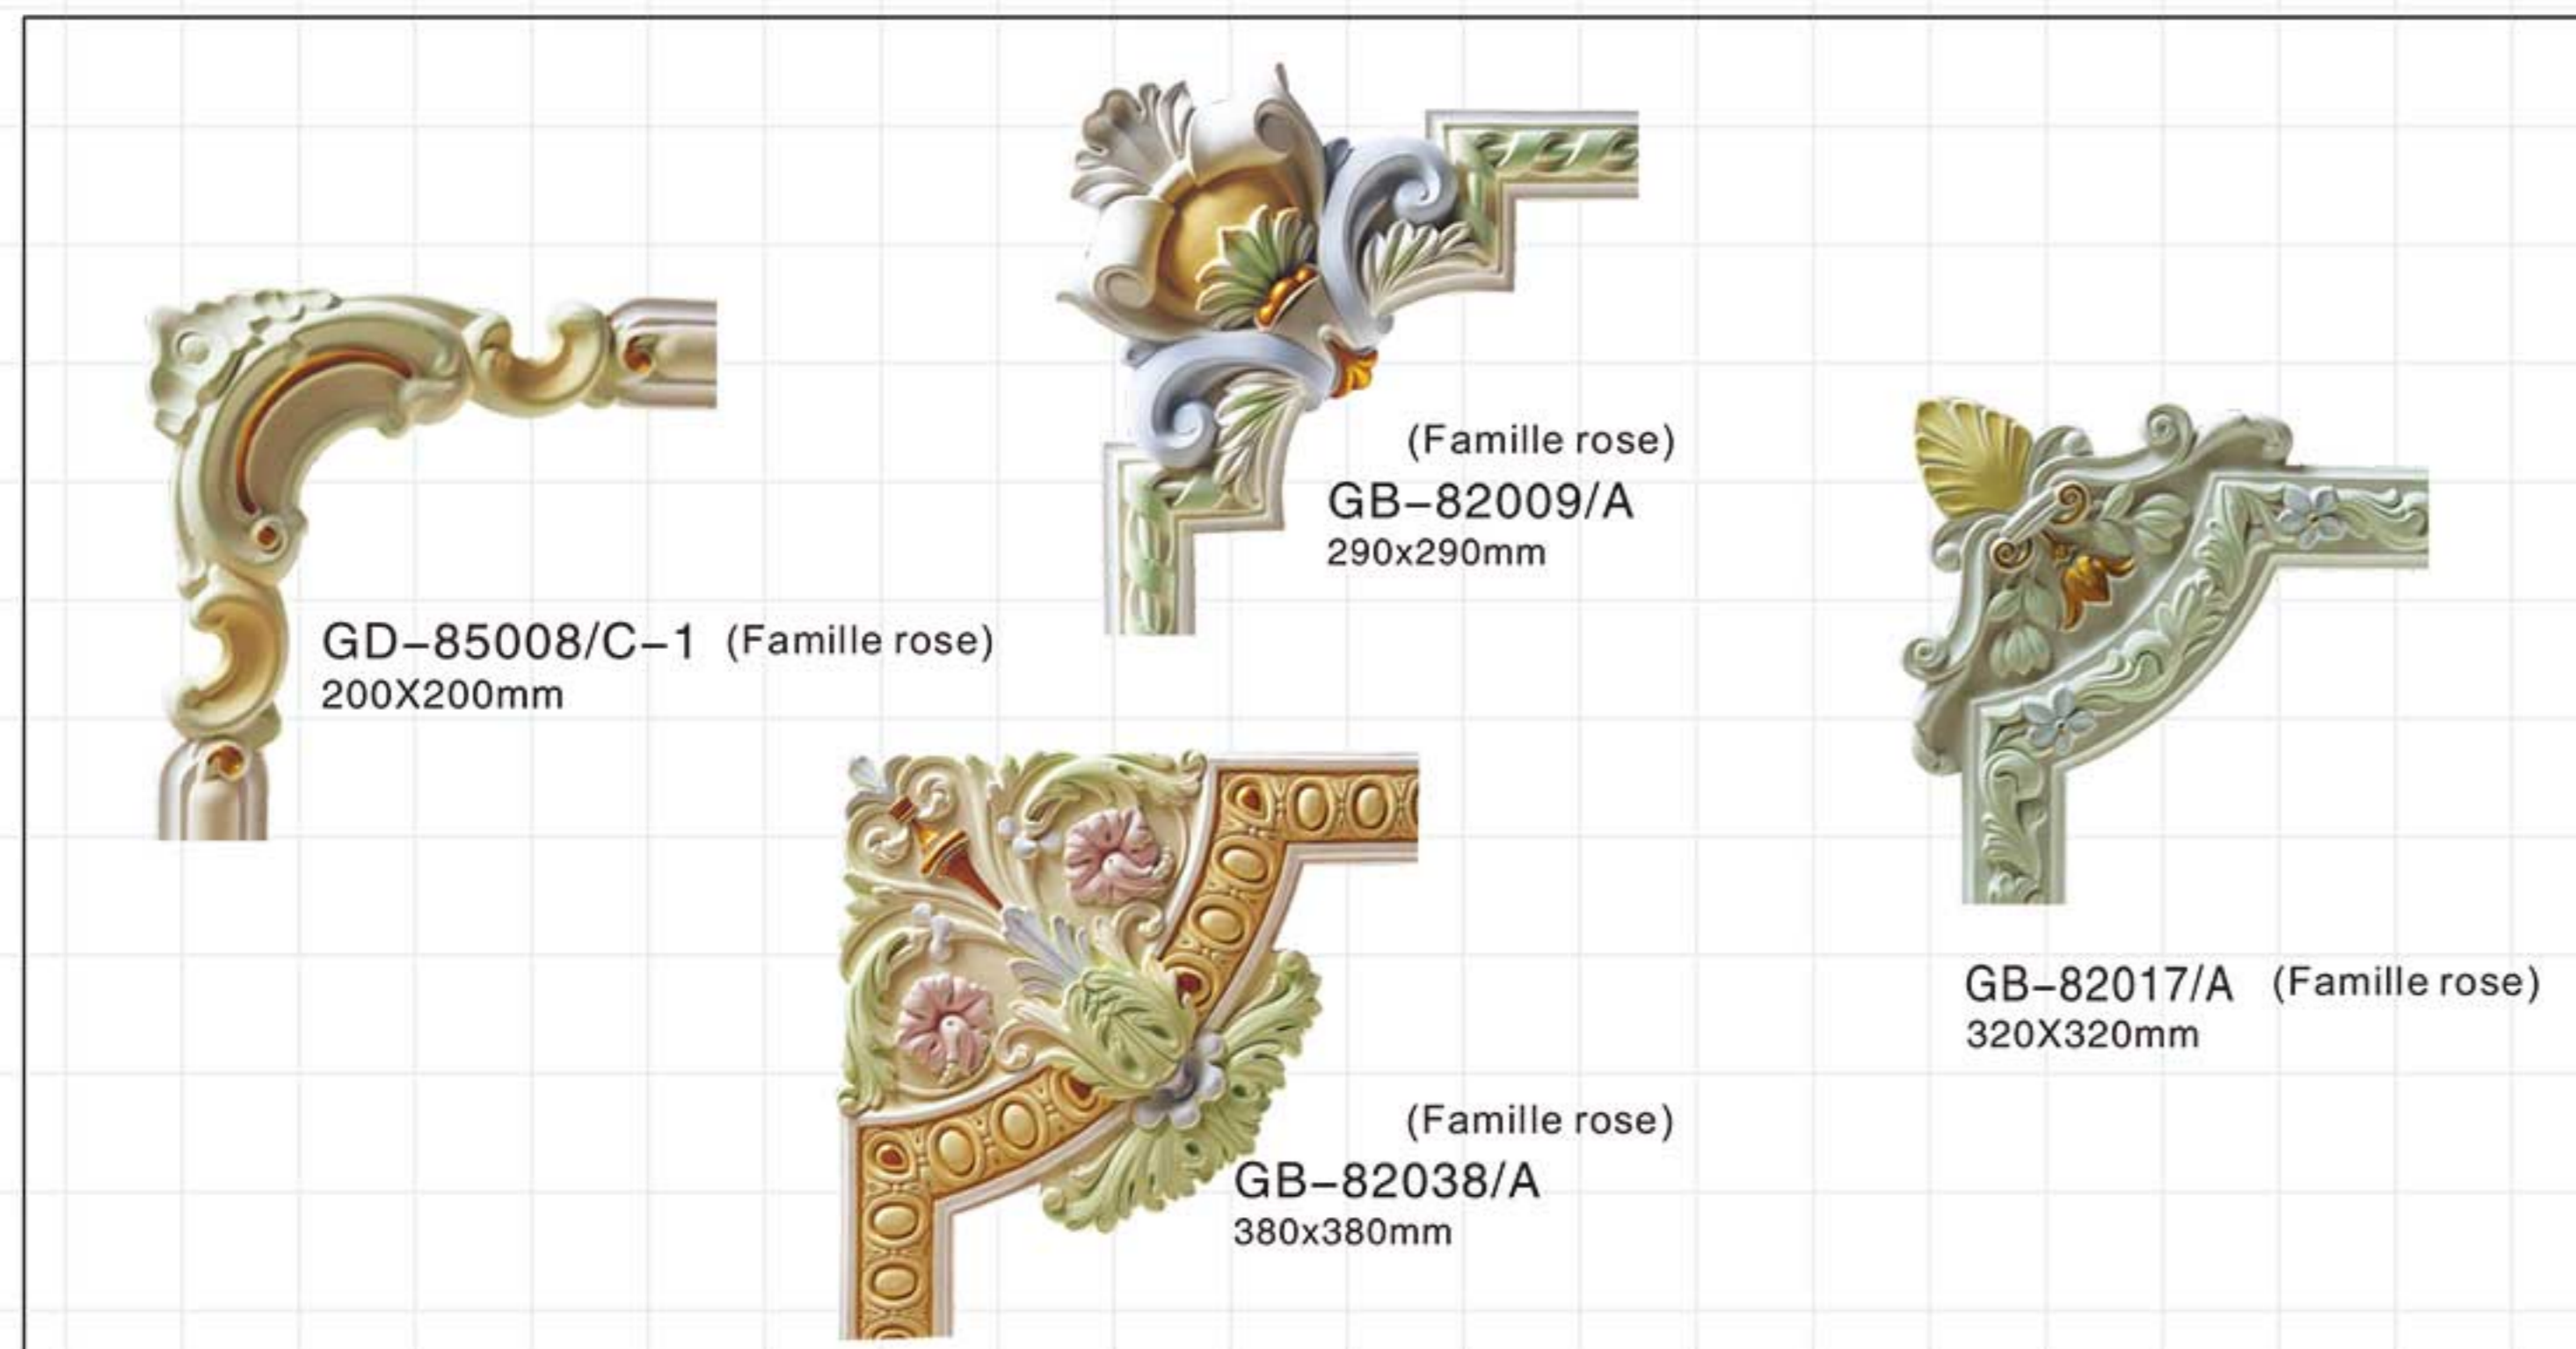

Carving panel mouldings-Corners

Carving panel mouldings-Corners

Carving panel mouldings-Corners

Carving panel mouldings-Corners

Carving panel mouldings-Corners

Carving panel mouldings-Corners

Celing tiles/wall molding

Celing tiles/wall molding

Leading brand Leading innovation

Jointless joint combination of mate and female

Celing tiles/wall molding

Celing tiles/wall molding

M-7401
D:400x400x20mm

M-7402
D:600x600x20mm

M-7405
D:450x450x20mm