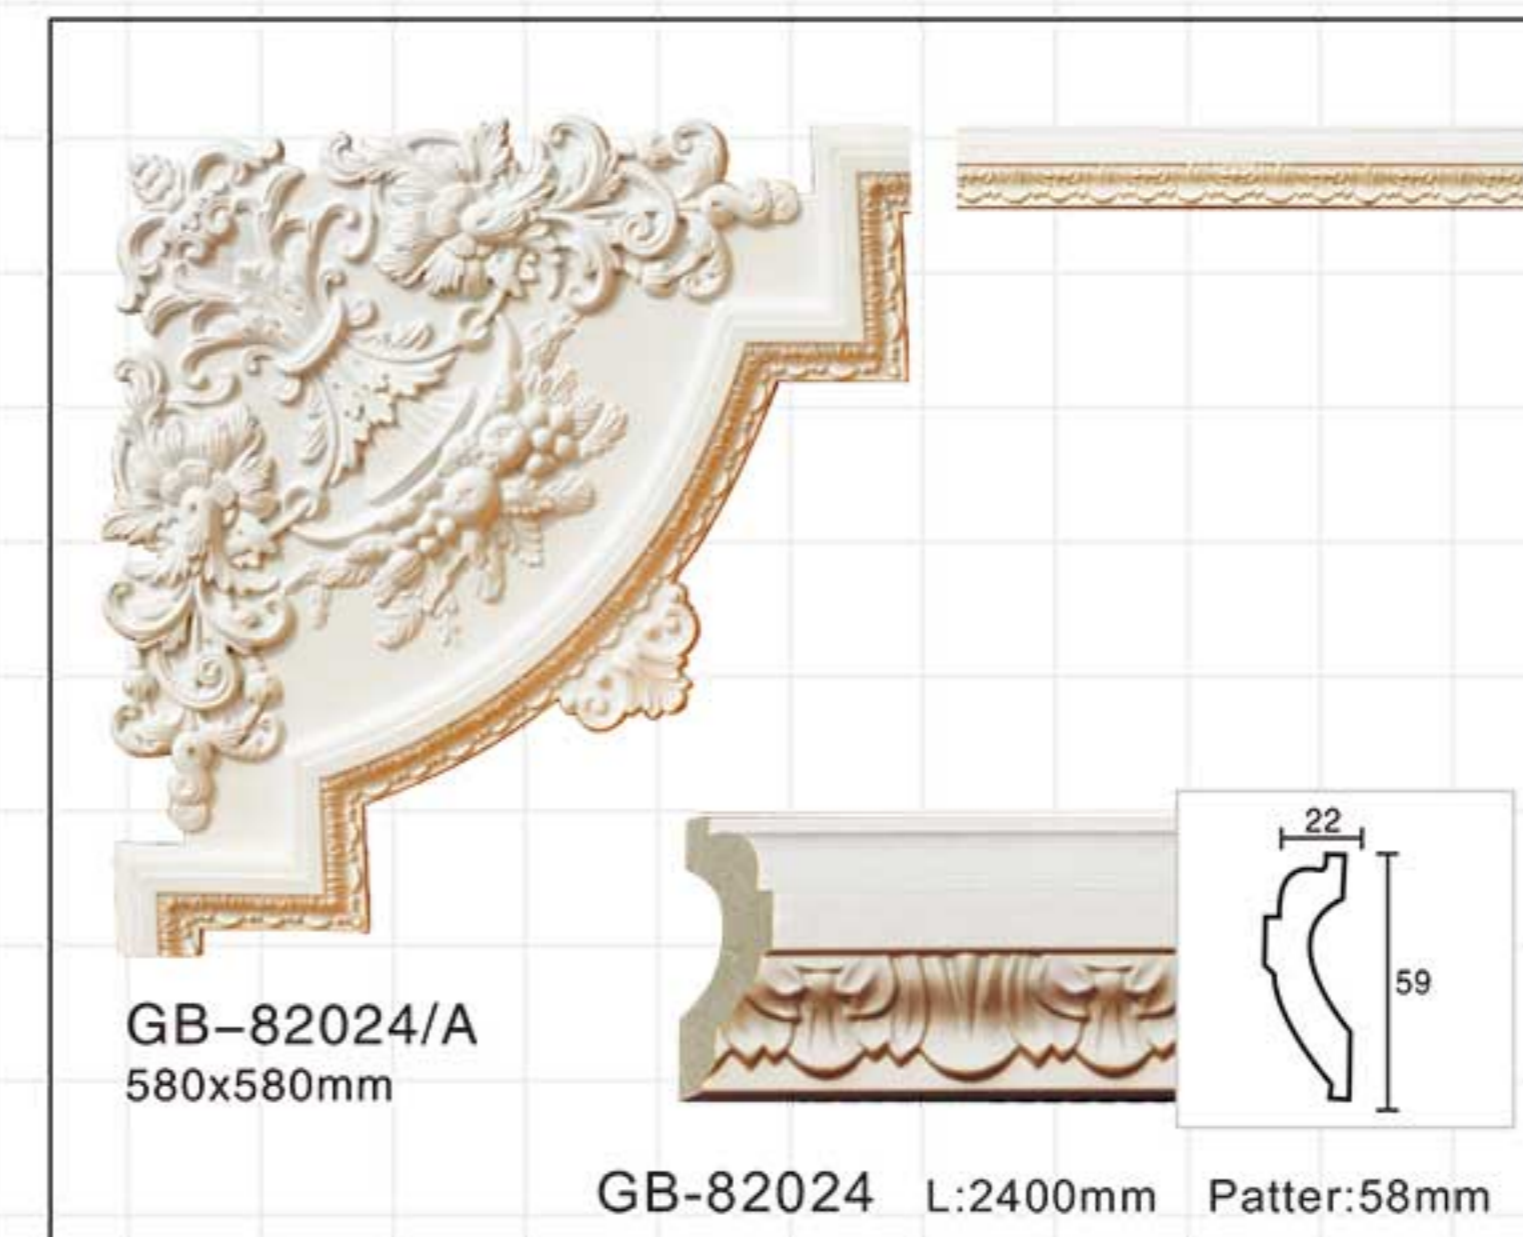

GD-85060 L:2400mm Breadth:125mm

GD-85102 L:2400mm Breadth:79mm

GD-85067 L:2400mm Breadth:152mm

GD-85103 L:2400mm Breadth:107mm

GD-85083 L:2400mm Breadth:130mm

Carving panel mouldings-Corners

Carving panel mouldings-Corners

PANEL MOULDINGS
-CORNERS

Carving panel mouldings-Corners

Carving panel mouldings-Corners

Carving panel mouldings-Corners

Carving panel mouldings-Corners

Carving panel mouldings-Corners

Carving panel mouldings-Corners