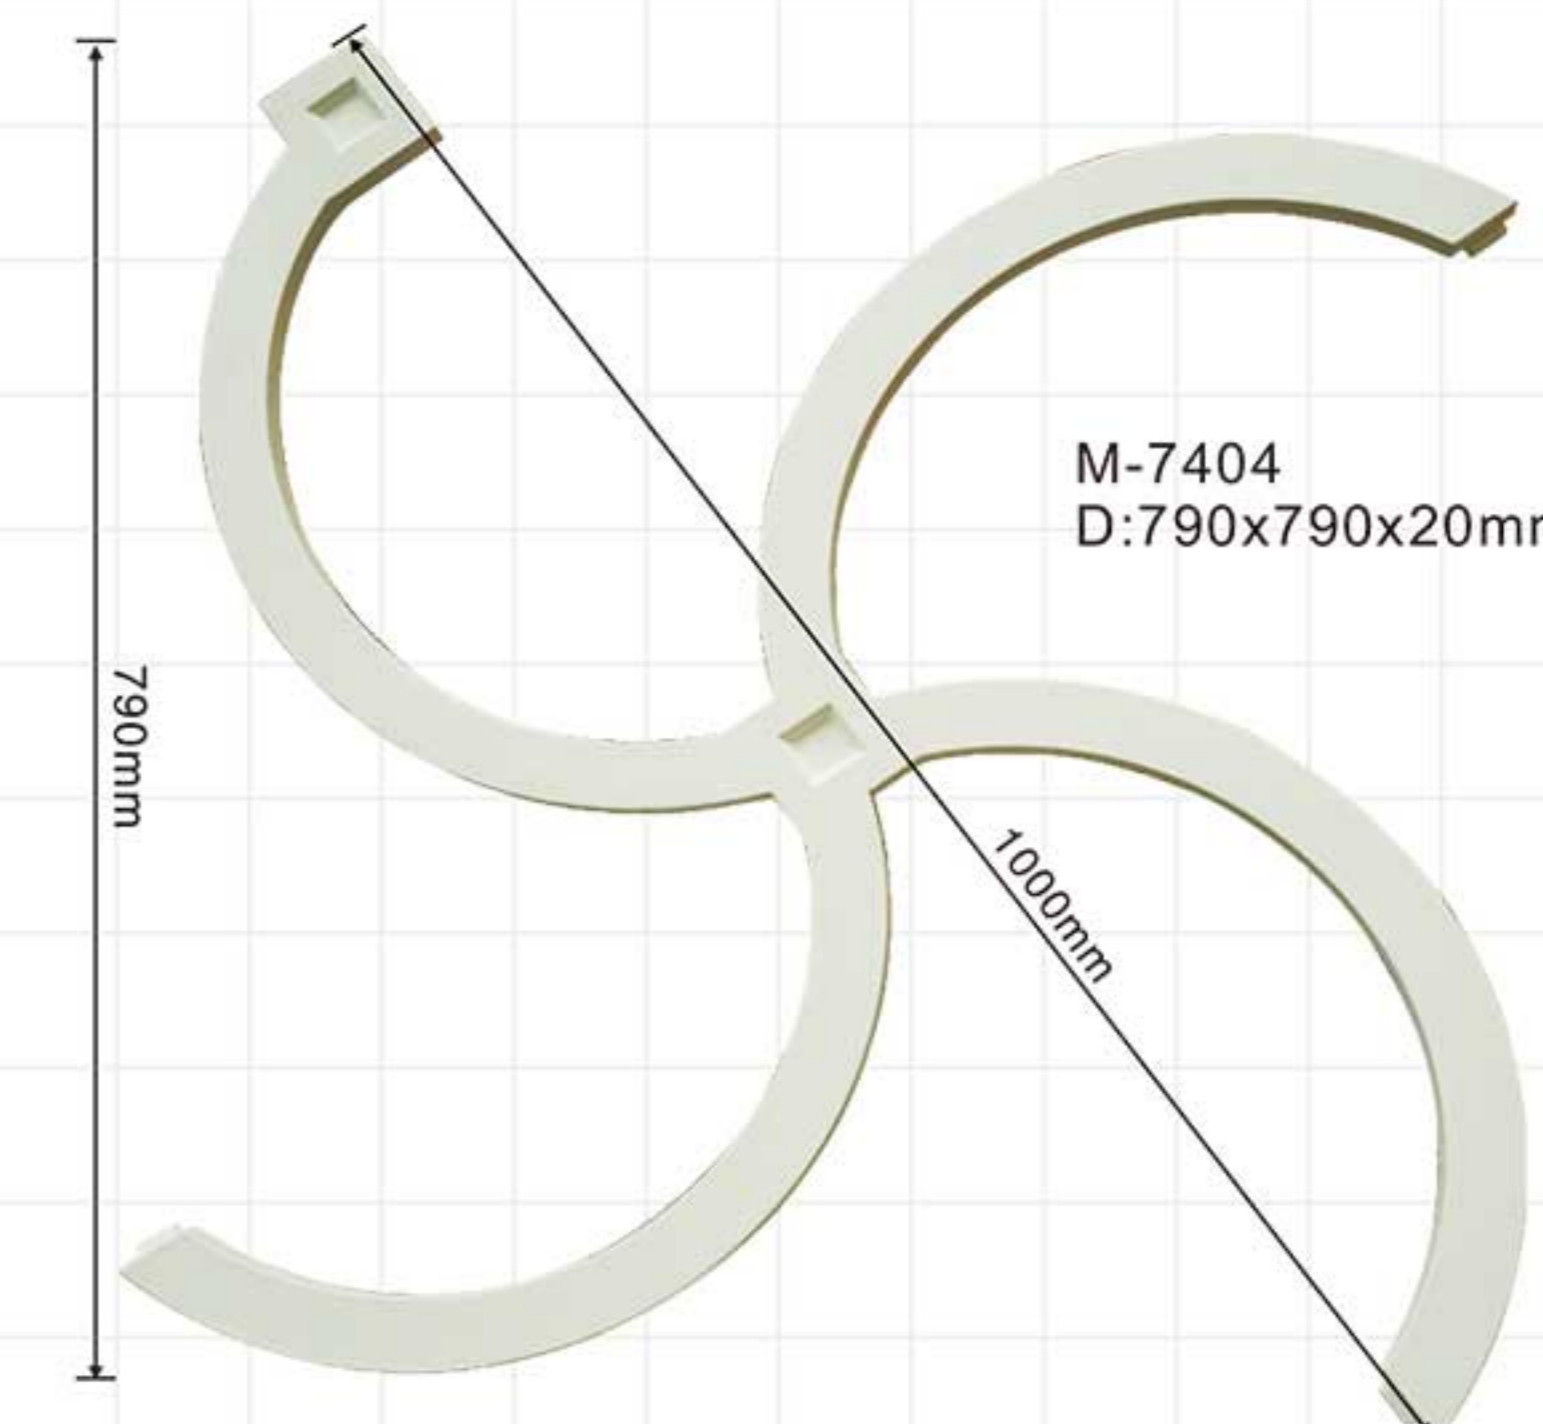

Celing tiles/wall molding

Leading brand Leading innovation

Jointless joint combination of mate and female

Celing tiles/wall molding

Celing tiles/wall molding

M-7401
D:400x400x20mm

M-7402
D:600x600x20mm

M-7405
D:450x450x20mm

M-7415
600x600x25mm

M-7403
D:600x600x30mm

M-7404A
D:600x600x15mm

M-7404
D:790x790x20mm

Celing tiles/wall molding

Celing tiles/wall molding

M-7406
D:885x750x20mm

M-7407
D:550x550x15mm