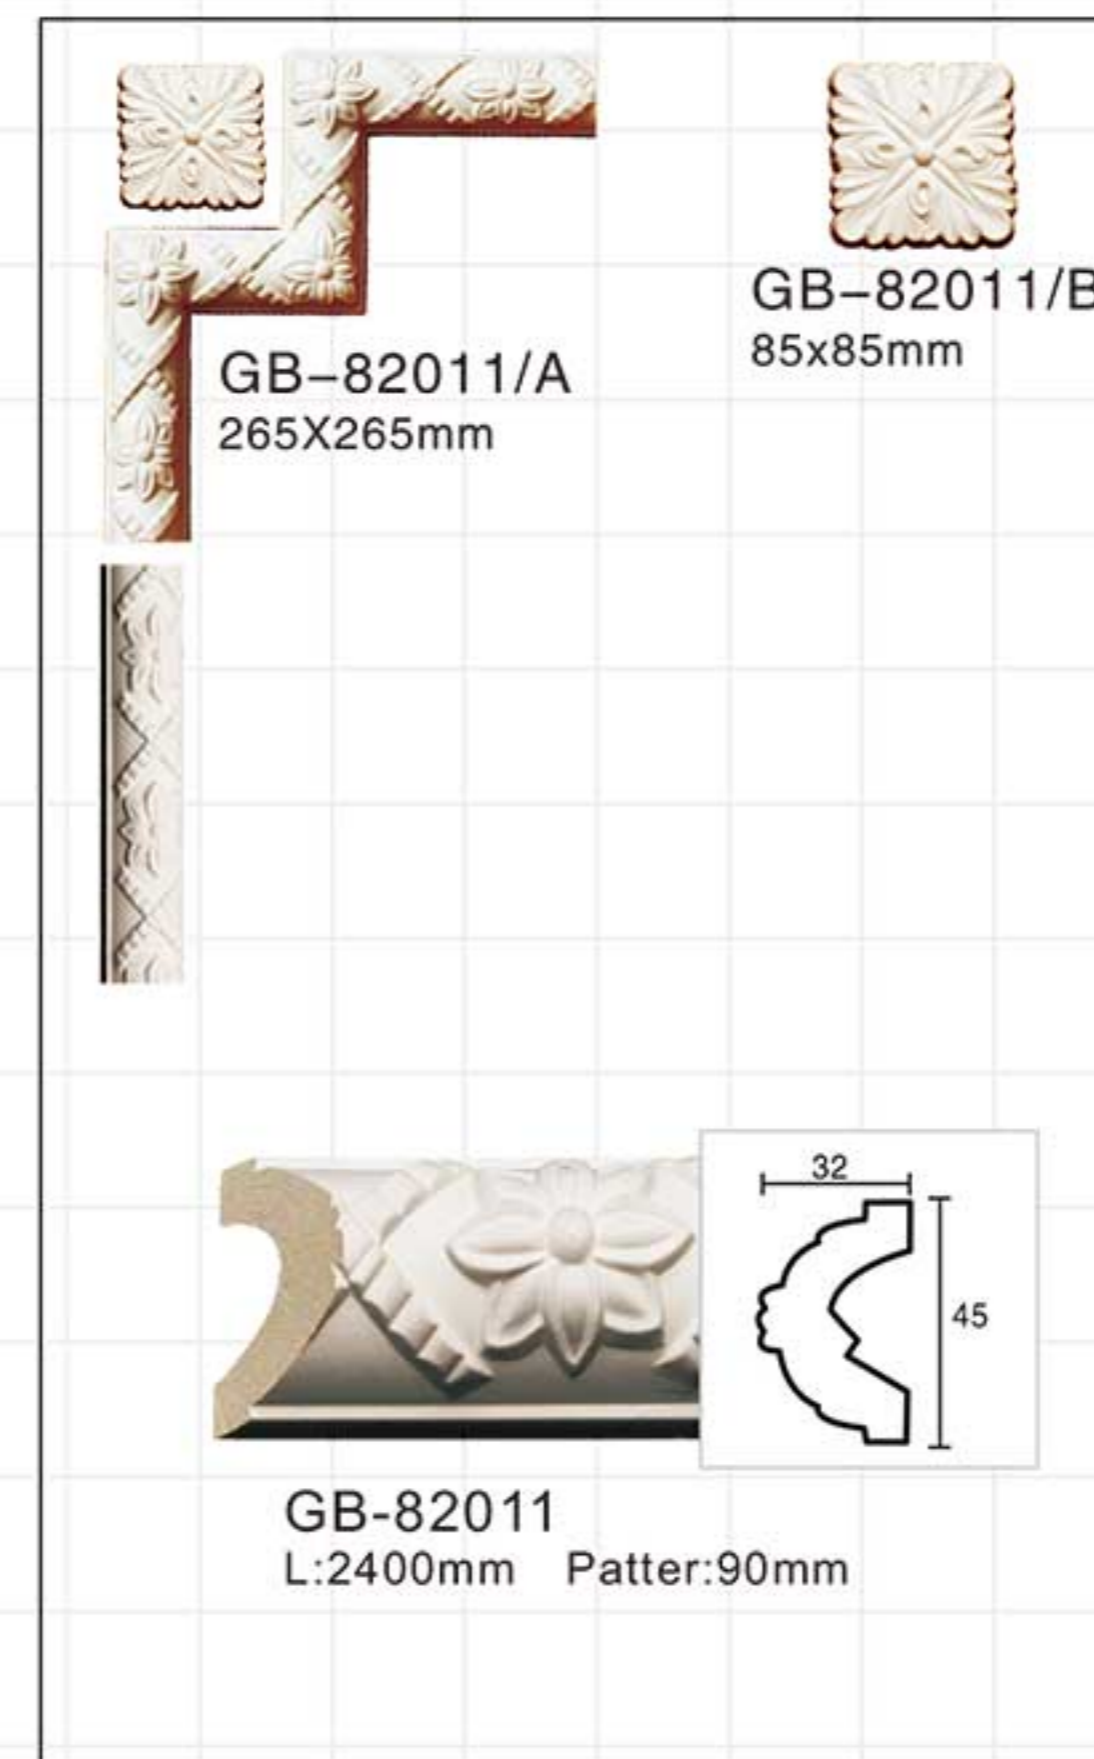

Carving panel mouldings-Corners

Carving panel mouldings-Corners