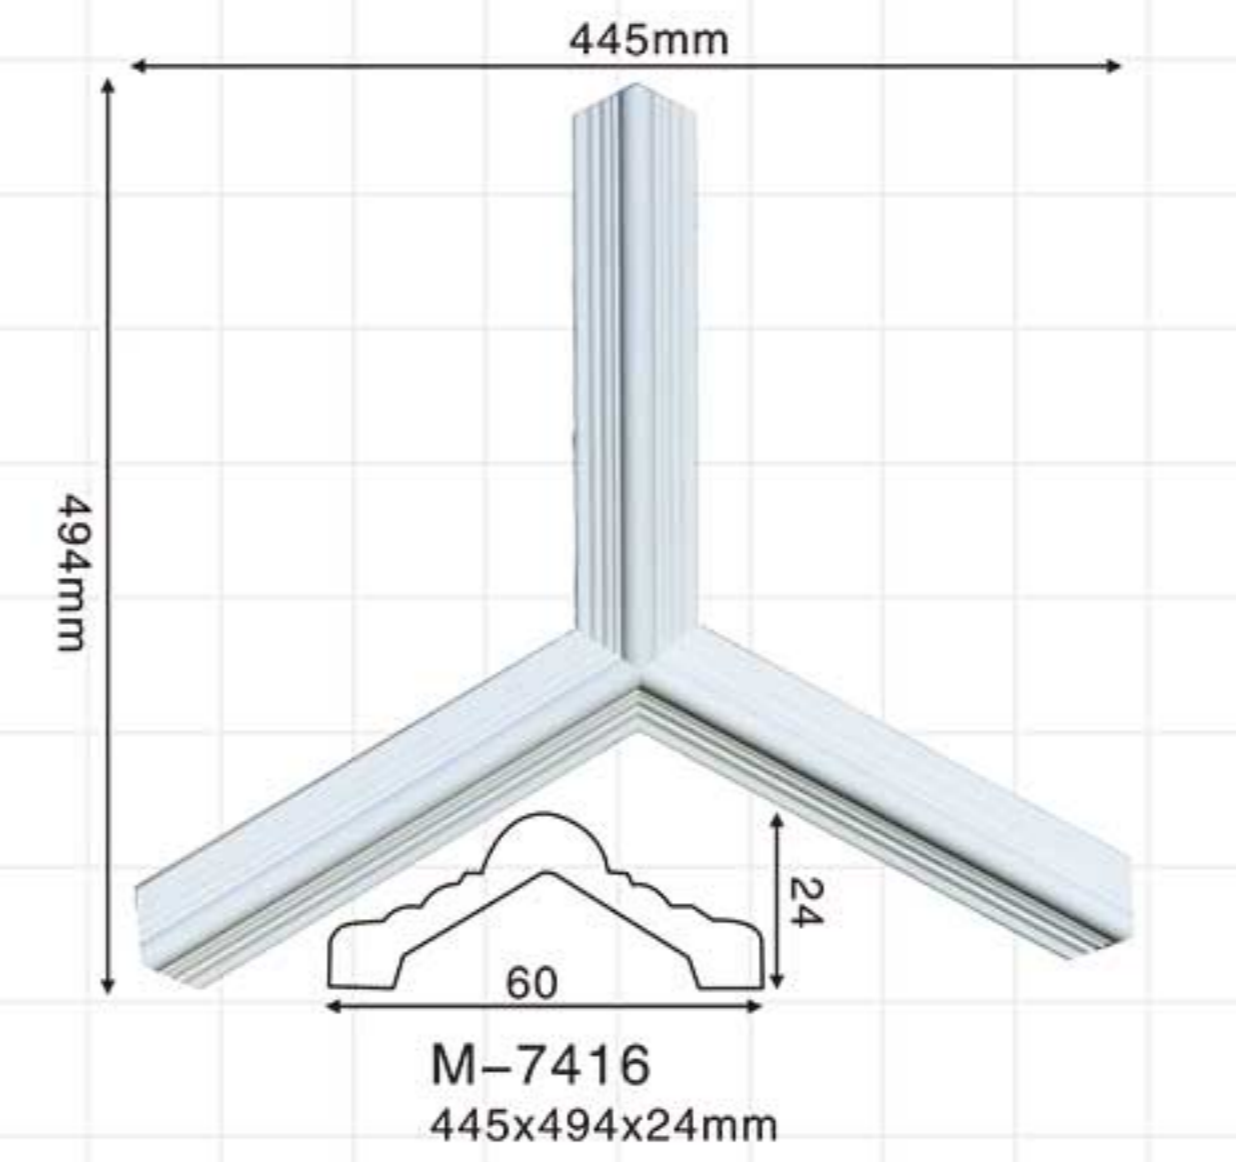

Celing tiles/wall molding

Leading brand Leading innovation

Jointless joint combination of mate and female

Celing tiles/wall molding

Celing tiles/wall molding

M-7401
D:400x400x20mm

M-7402
D:600x600x20mm

M-7405
D:450x450x20mm