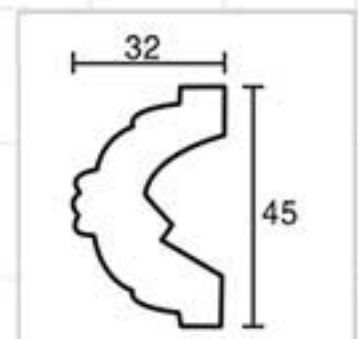

Champagne Gold

GA-81156-160
Length□2400mm
Breadth:255mm
Pattern:245mm

Gold with Silver

GA-81158
Length□2400mm
Breadth:222mm
Pattern:480mm

Partial Gold leaf

GA-81161
Length□2400mm
Breadth:245mm
Pattern:125mm

Bronze

Color Effect

Color Effect

GA-81170
Length□2400mm
Breadth:498mm
Pattern:244mm

Champagne silver

GB-82002
Length□2400mm
Breadth:30mm
Pattern:50mm

Gold and silver by hand

GB-82011
Length□2400mm
Breadth:45mm
Pattern:90mm

Champagne Gold

GB-82048
Length□2400mm
Breadth:85mm
Pattern:10mm

Antique gold

GB-82094
Length□2400mm
Breadth:84mm
Pattern:240mm

Partial Gold leaf

GB-82052-88
Length□2400mm
Breadth:87mm
Pattern:200mm

Gold and silver by hand

GB-82060
Length□2400mm
Breadth:98mm
Pattern:34mm

Antique silver

GB-82064
Length□2400mm
Breadth:100mm
Pattern:120mm

Antique silver

GB-82064
Length□2400mm
Breadth:100mm
Pattern:120mm

Gold with Silver

GB-82068
Length□2400mm
Breadth:104mm
Pattern:165mm