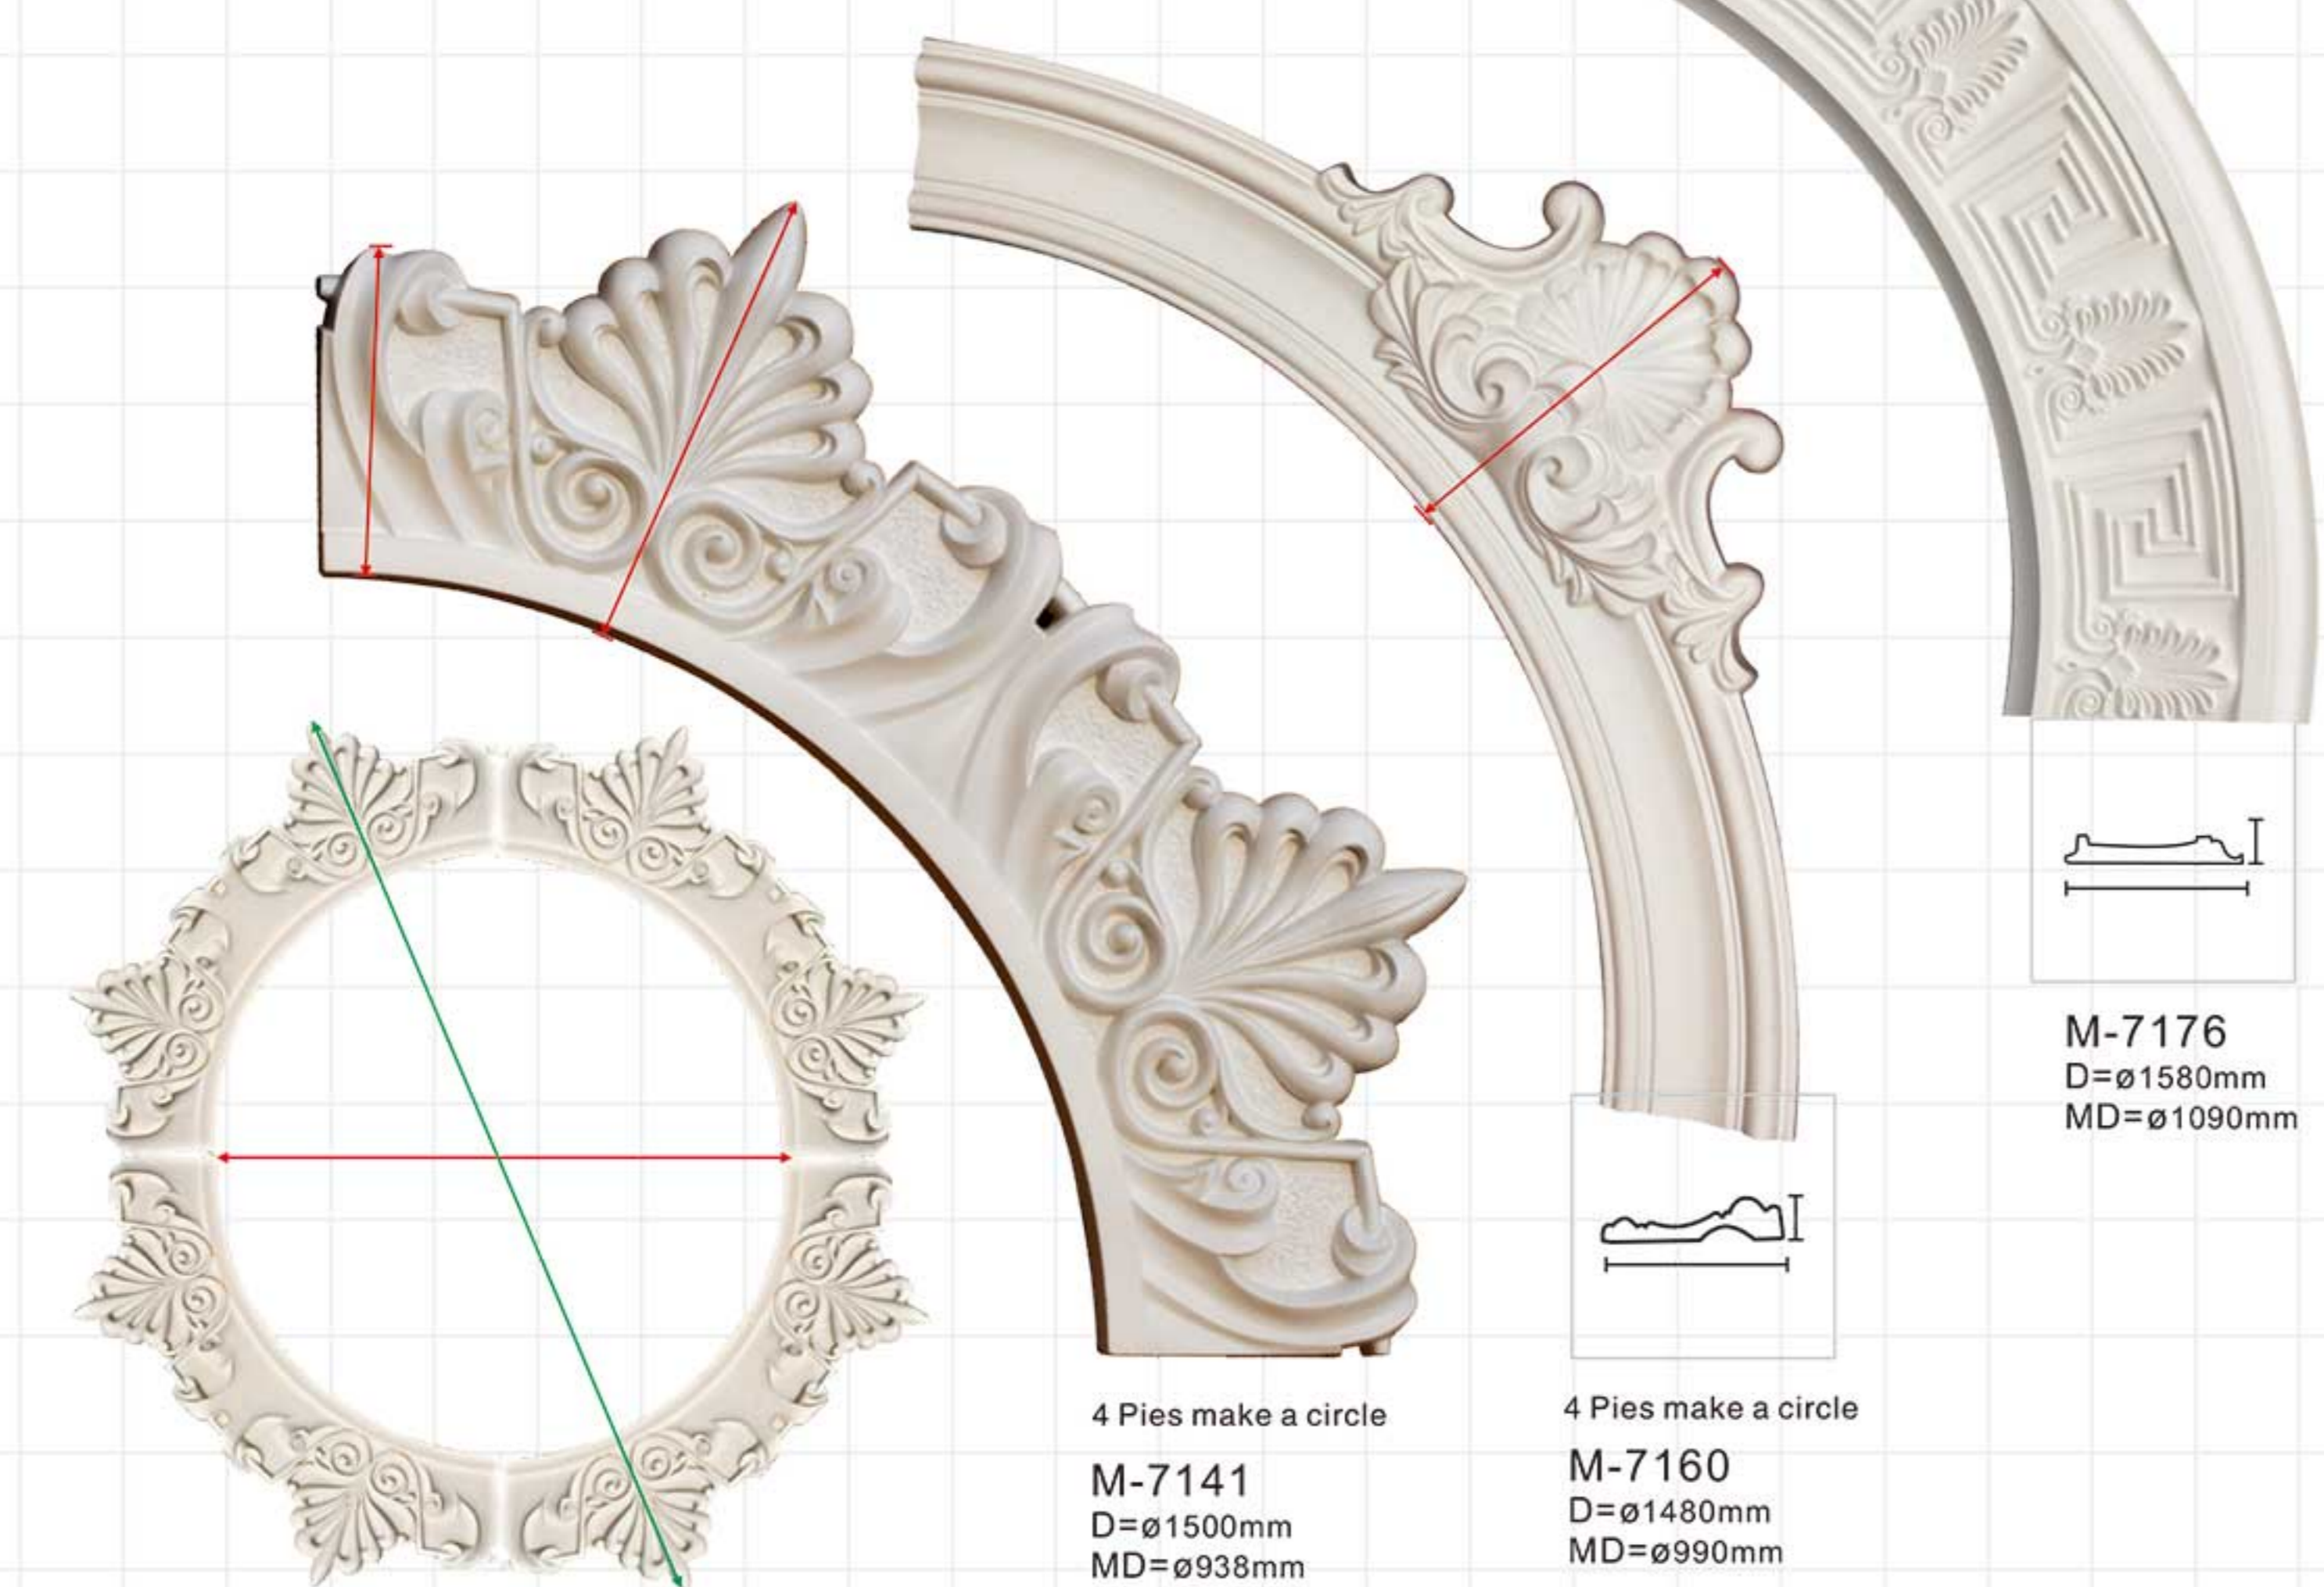

Rounded medallion

Rounded medallion

M-7139
D=ø725mm
MD=ø50mm

M-7140
D=ø860mm
MD=ø640mm

4 Pies make a circle
M-7141
D=ø1500mm
MD=ø938mm

4 Pies make a circle
M-7160
D=ø1480mm
MD=ø990mm

M-7176
D=ø1580mm
MD=ø1090mm

M-7146
D=ø1060mm
MD=ø250mm

M-7142
D=ø600x80mm
MD=ø35mm

M-7143
D=ø545x65mm
MD=ø22mm

M-7108
D=ø320mm
MD=ø20mm

M-7144
D=ø910mm
MD=ø85mm

M-7147
D=ø610mm
MD=ø95mm

Rounded medallion

Bovearn Building Materials Co., Ltd