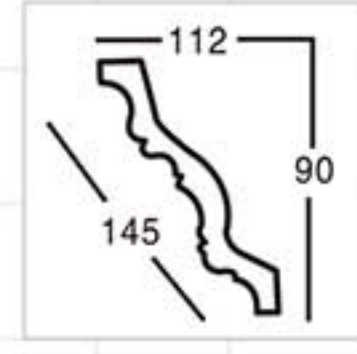

GA-81040-85
Length □ 2400mm
Breadth: 117mm
Pattern: 122mm

GA-81009
Length □ 2400mm
Breadth: 113mm
Pattern: 485mm

GA-81043
Length □ 2400mm
Breadth: 100mm
Pattern: 143mm

GA-81037-80
Length □ 2400mm
Breadth: 109mm
Pattern: 120mm

GA-81045
Length □ 2400mm
Breadth: 101mm
Pattern: 45mm

GA-81038
Length □ 2400mm
Breadth: 114mm
Pattern: 200mm

GA-81049
Length □ 2400mm
Breadth: 100mm
Pattern: 60mm

GA-81038
Length □ 2400mm
Breadth: 114mm
Pattern: 200mm

GA-81049
Length □ 2400mm
Breadth: 100mm
Pattern: 60mm

Color Effect

Color Effect

GA-81051-80
Length □ 2400mm
Breadth: 114mm
Pattern: 200mm

Partial Gold leaf

GA-81058
Length □ 2400mm
Breadth: 121mm
Pattern: 40mm

Champagne Gold

GA-81069
Length □ 2400mm
Breadth: 128mm
Pattern: 144mm

Famille rose

GA-81071
Length □ 2400mm
Breadth: 145mm
Pattern: 77mm

Hand Paiting Silver

GA-81083
Length □ 2400mm
Breadth: 126mm
Pattern: 122mm