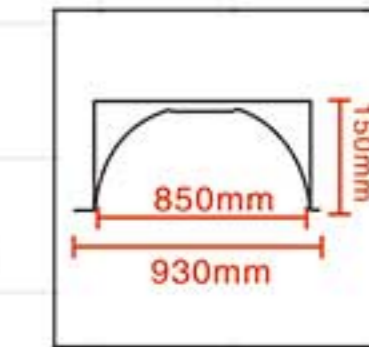

Ceiling domes

Ceiling domes

M-7204
D=ø890mm
MD=ø710mm
H = 170mm

M-7205
D=ø1370mm
MD=ø1200mm
H = 270mm

M-7206
D=ø1200mm
MD=ø1000mm
H = 275mm

M-7207
D=ø930mm
MD=ø850mm
H = 150mm

M-7208
D=ø1130mm
MD=ø950mm
H = 250mm