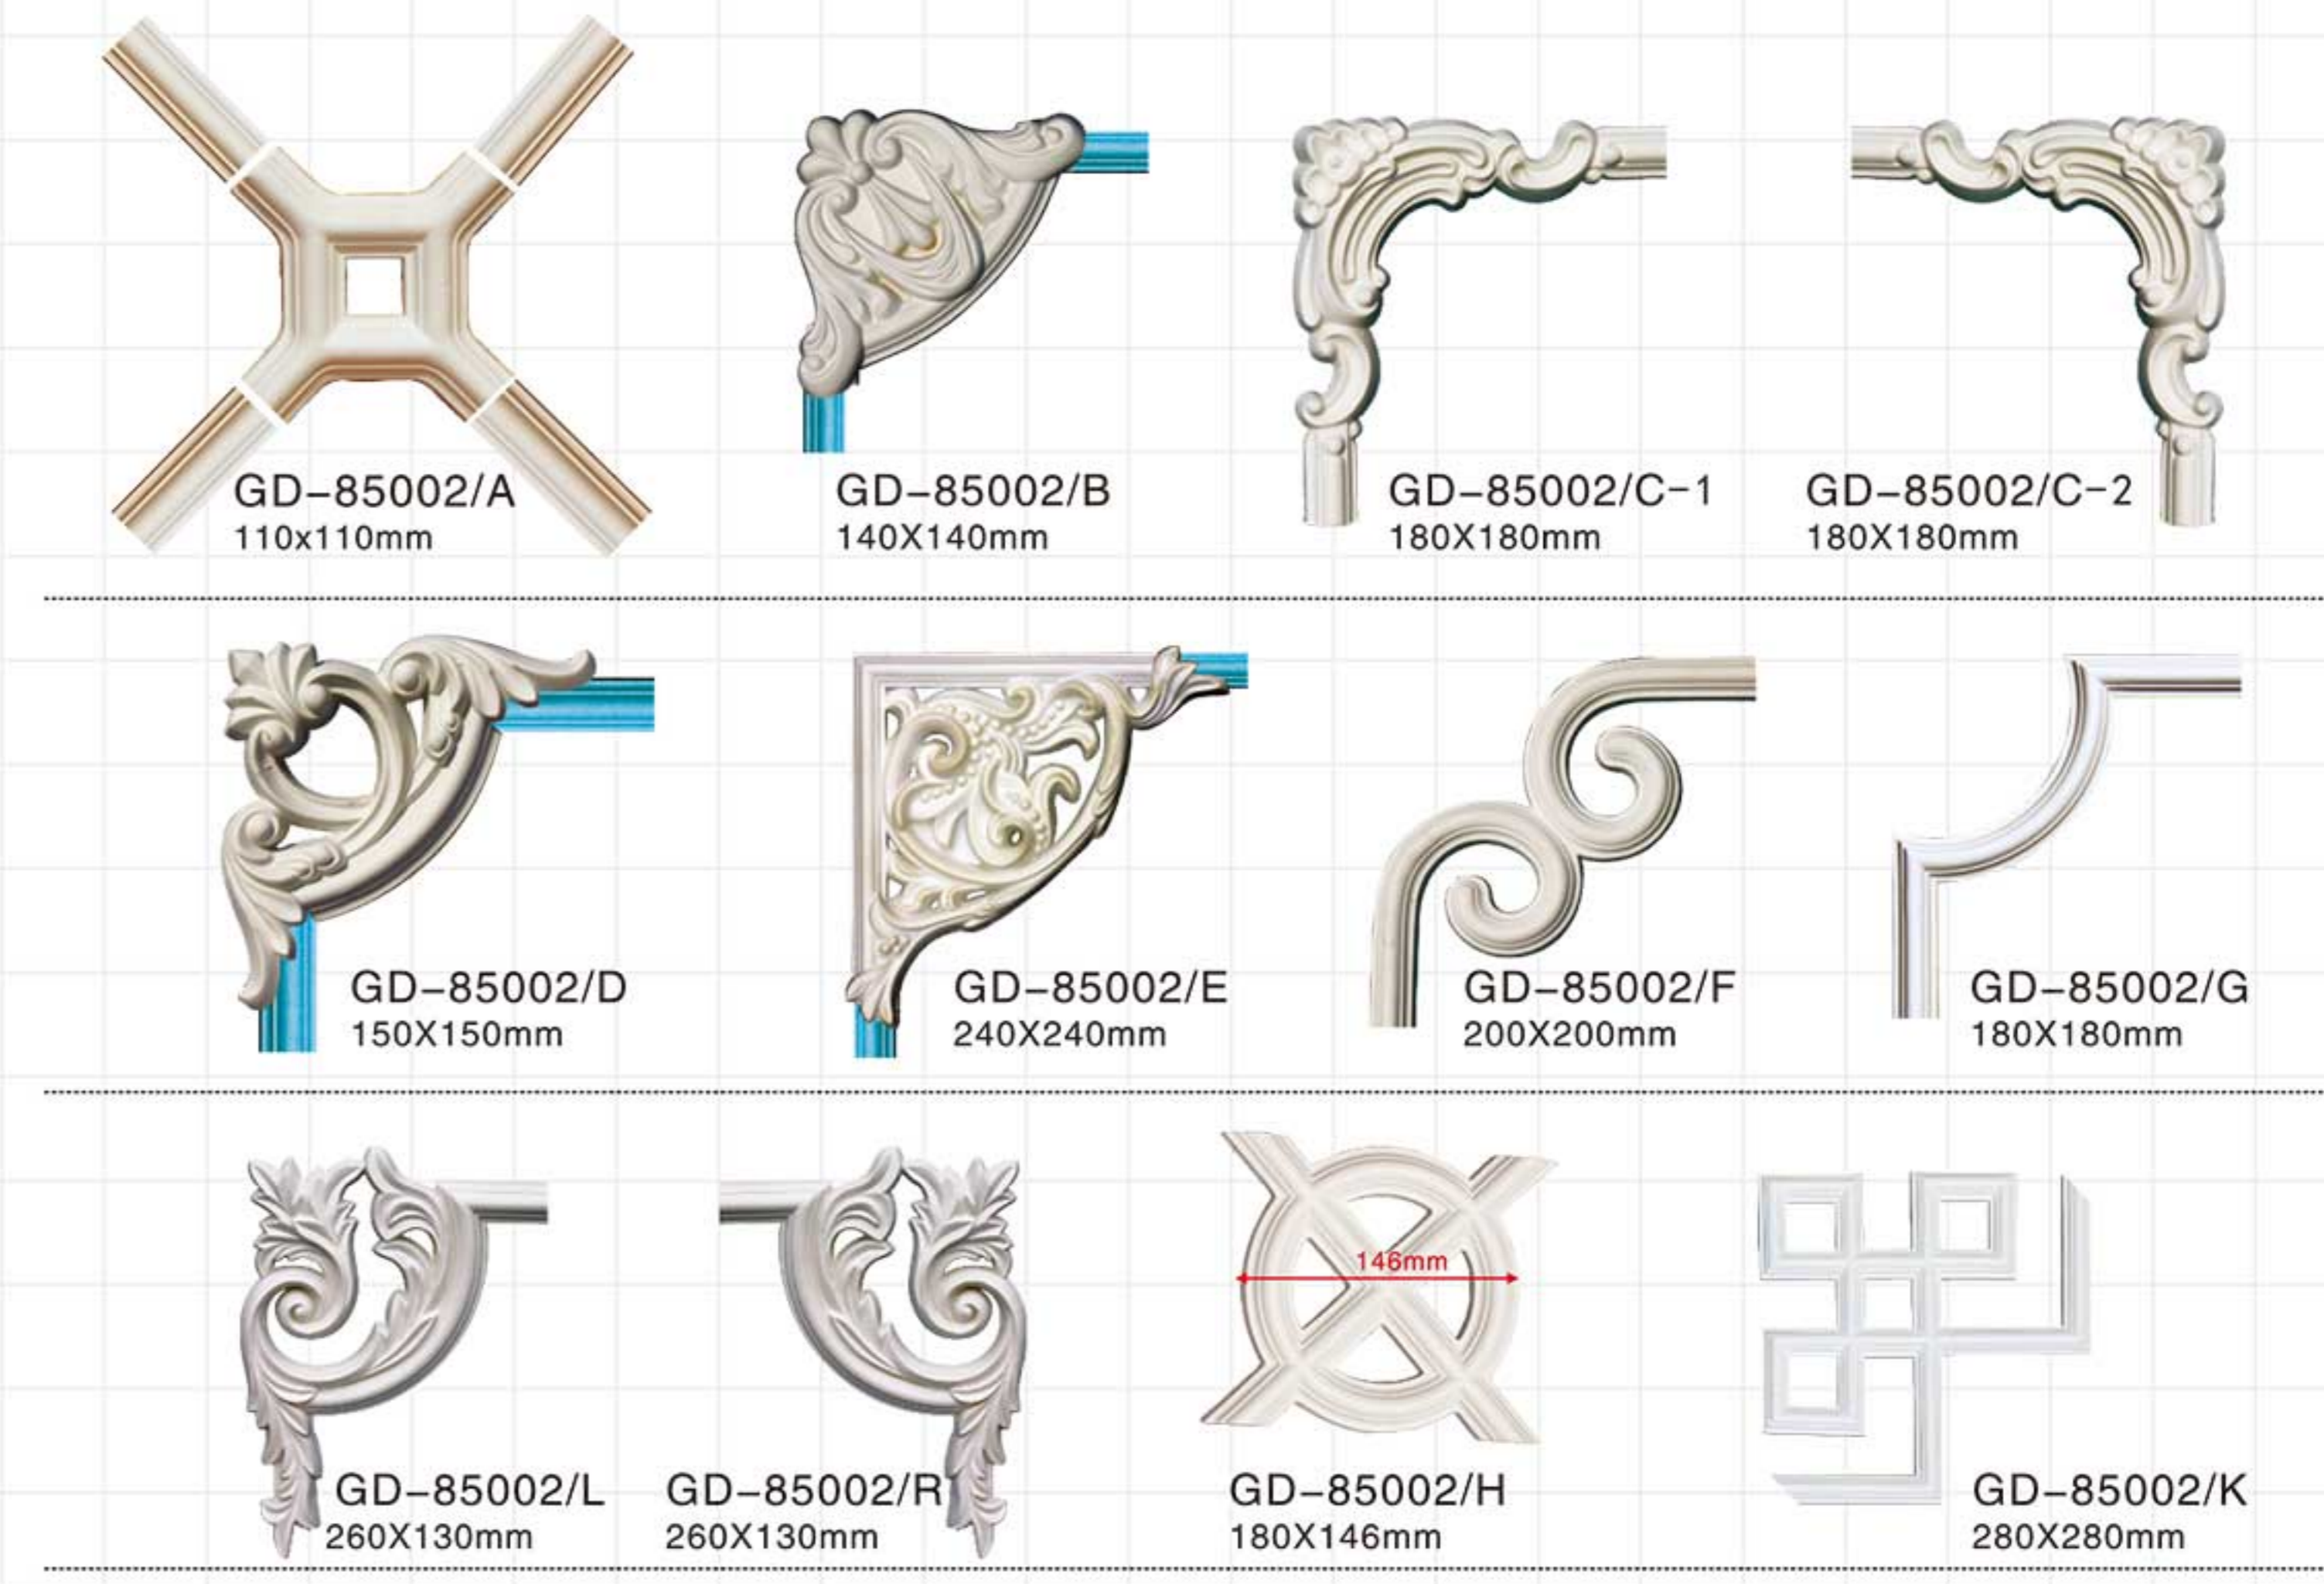

Carving panel mouldings-Corners

Carving panel mouldings-Corners