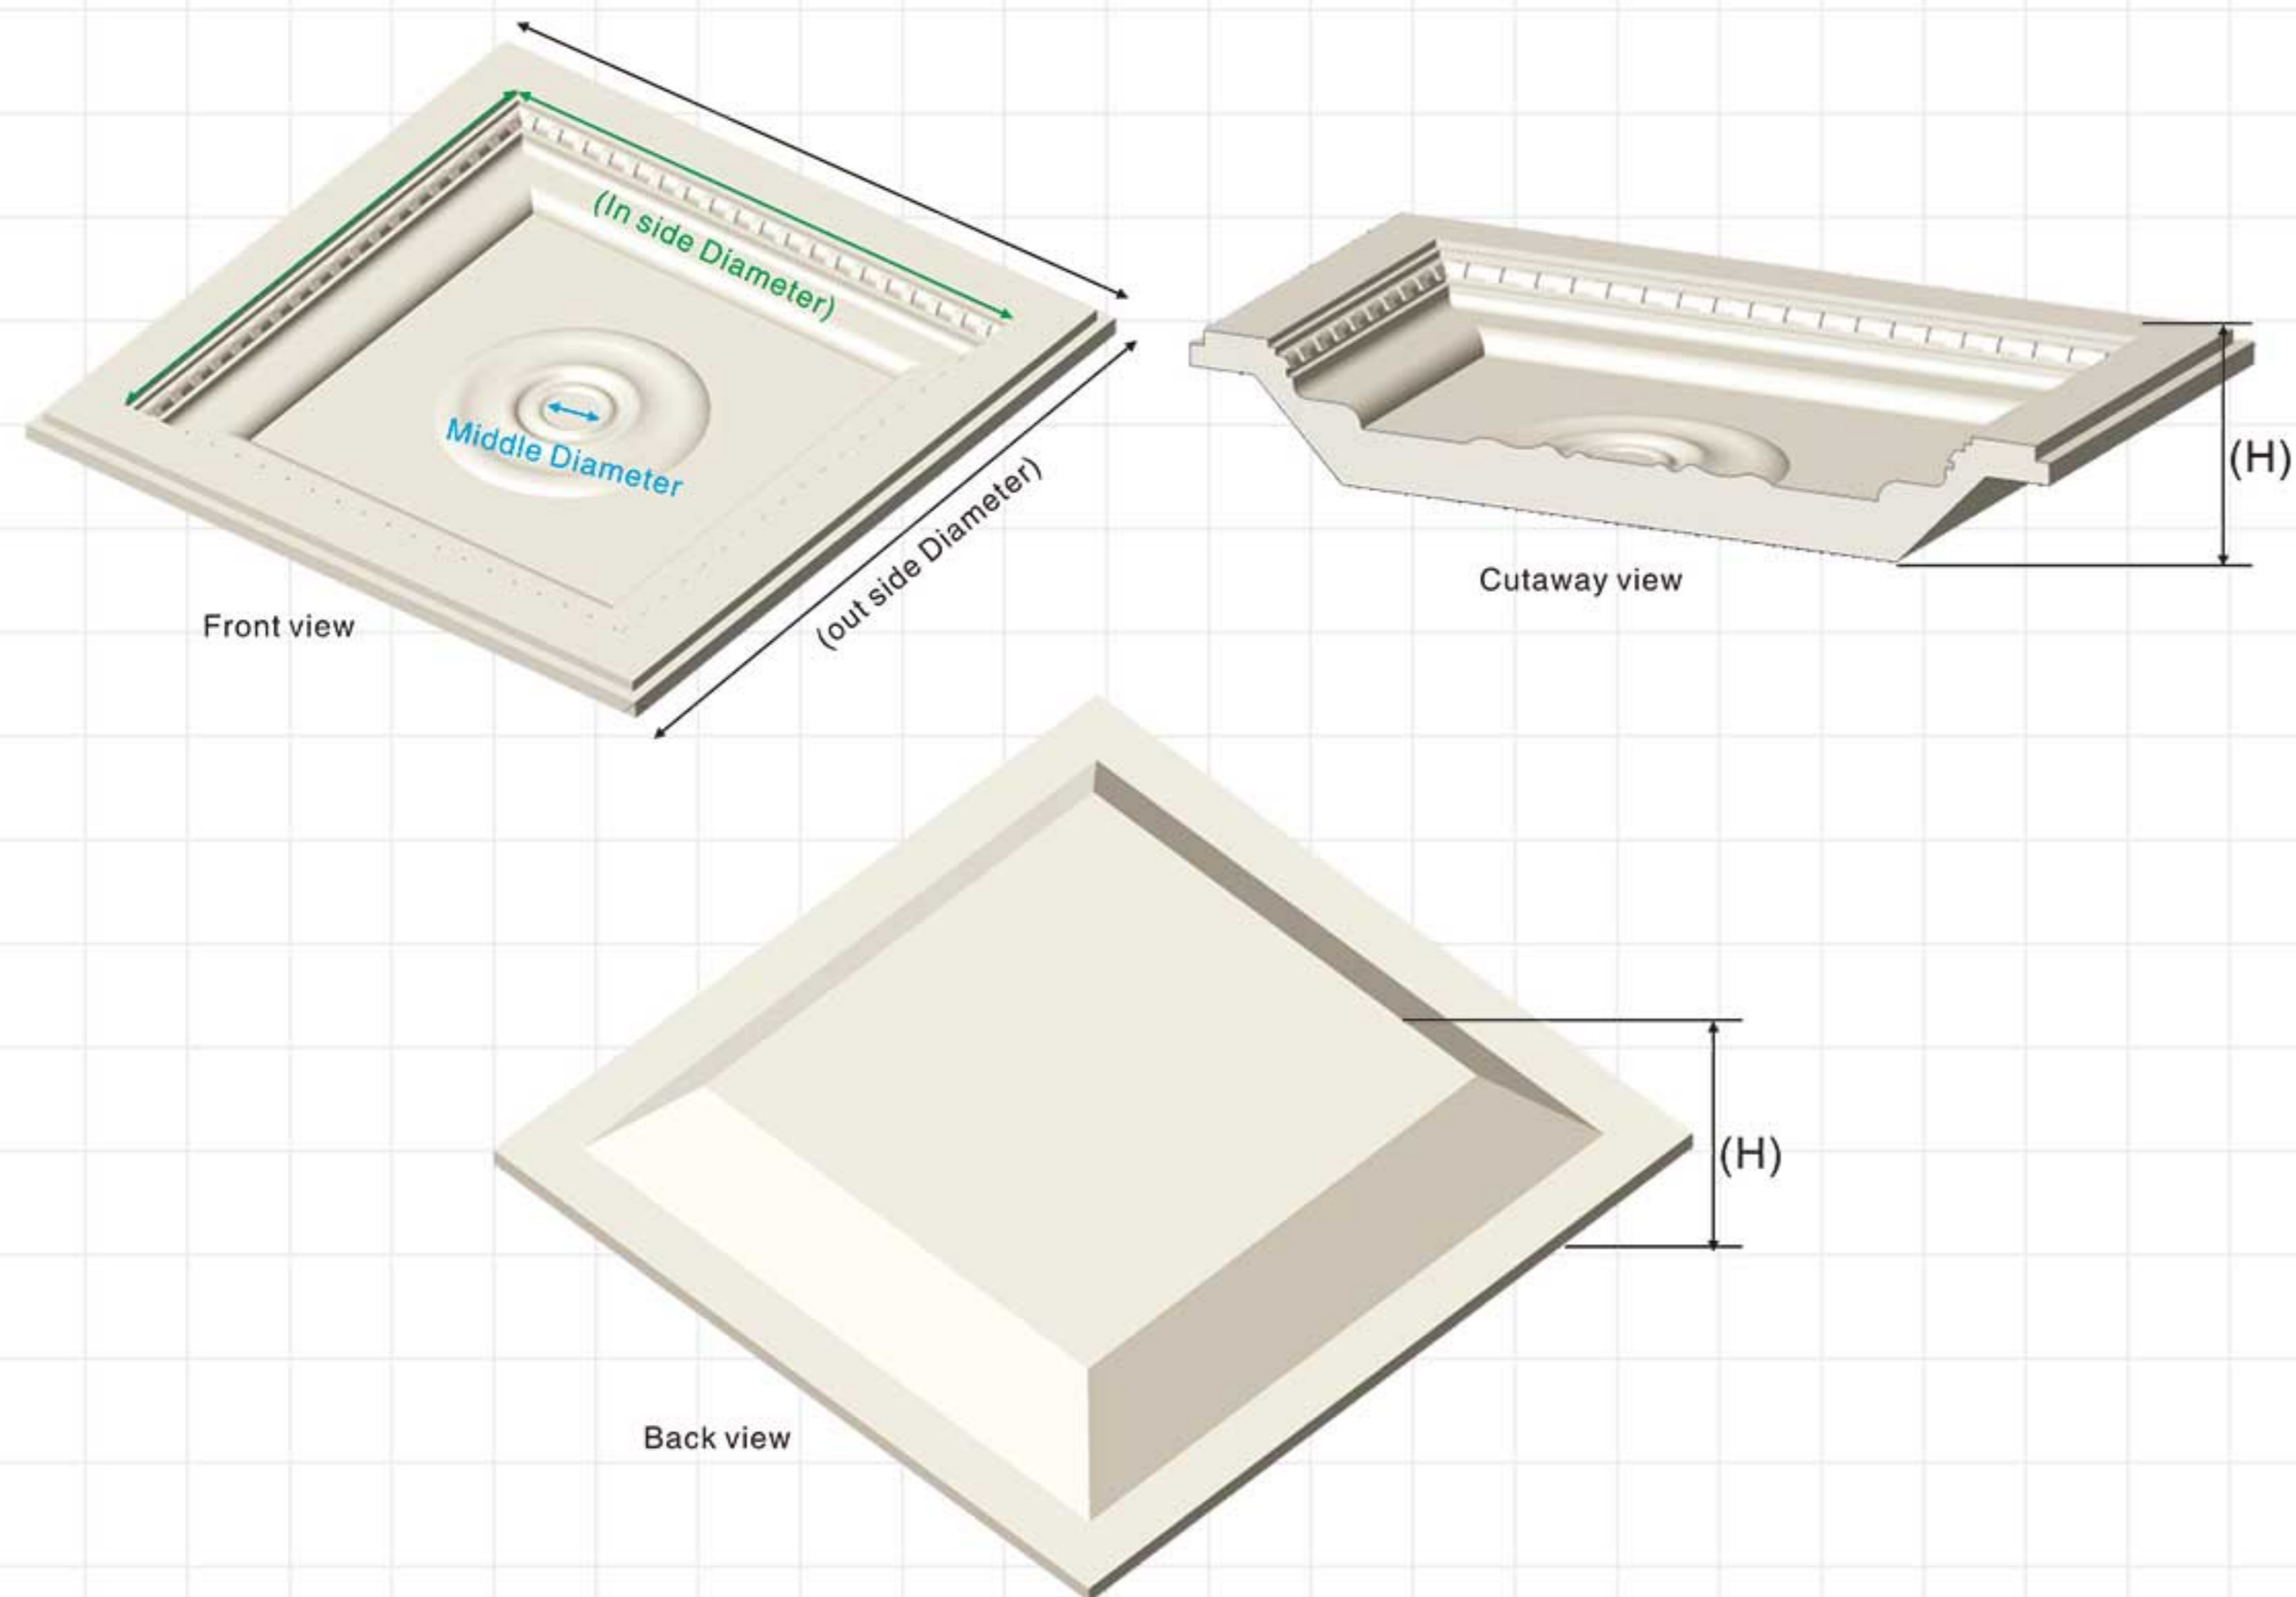

Ceiling domes

Ceiling domes

M-7301
D=ø605x605mm
d =ø500x500mm
MD=ø40mm
H = 90mm