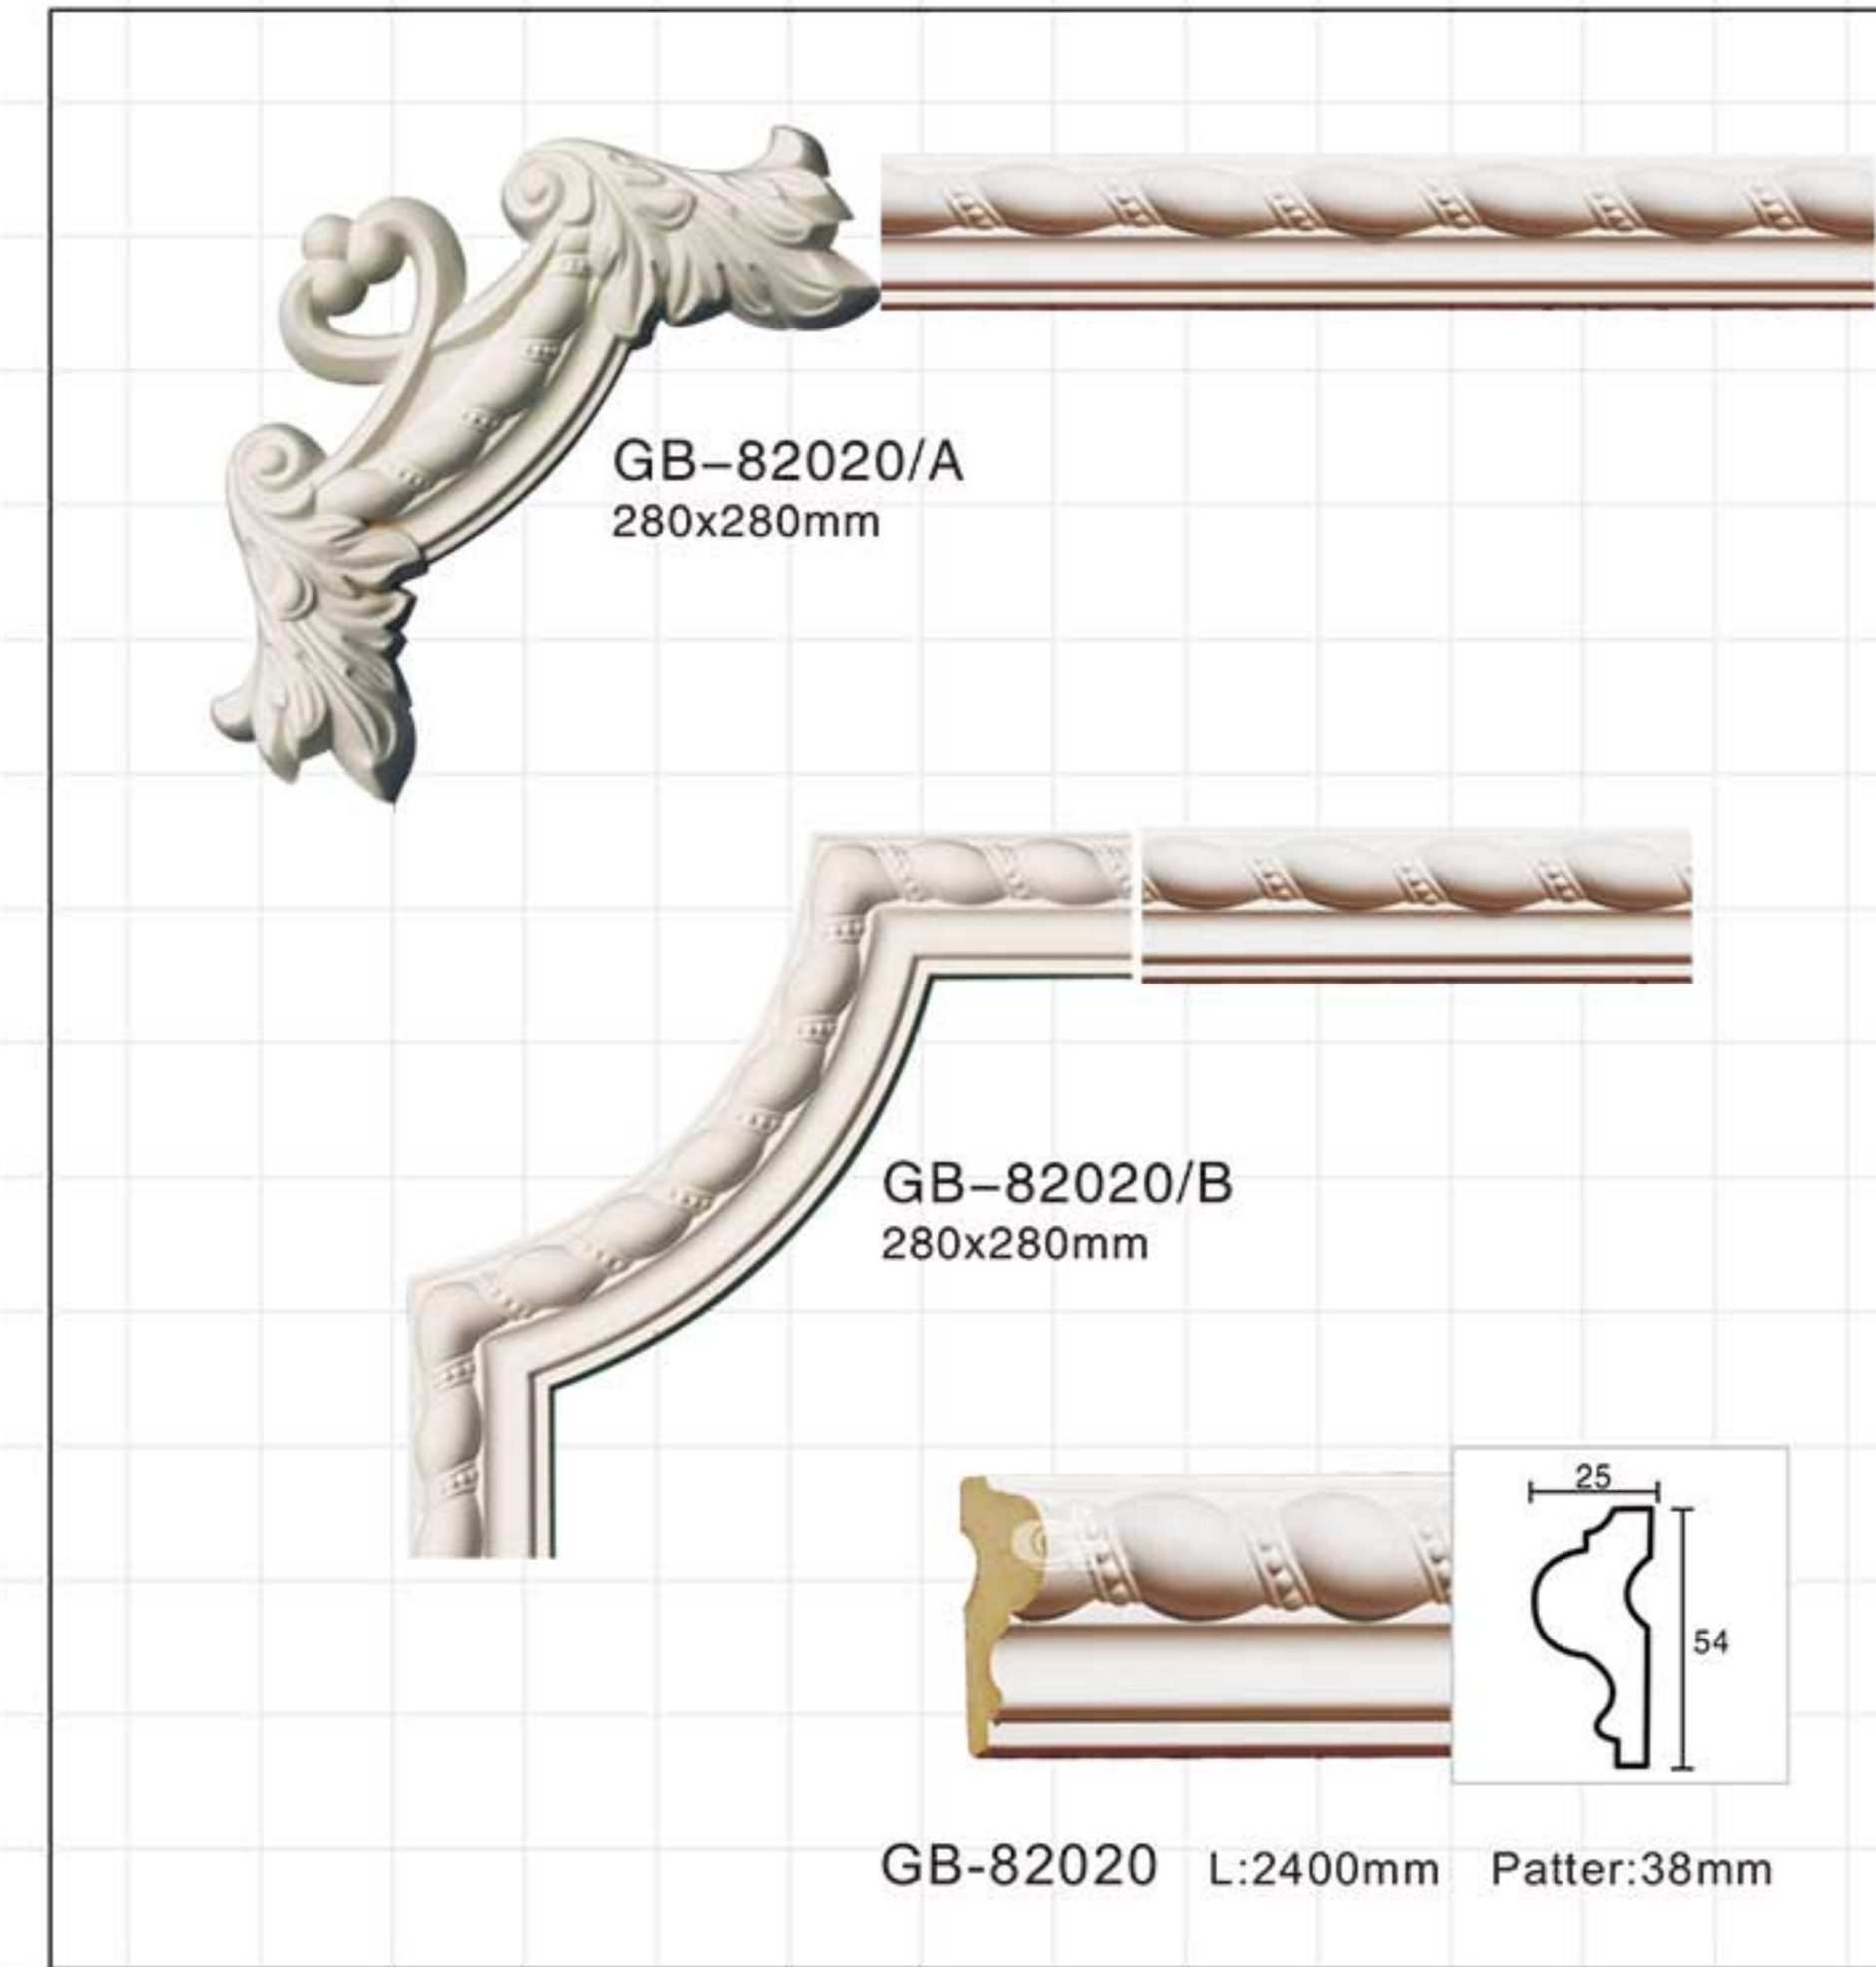

GD-85060 L:2400mm Breadth:125mm

GD-85102 L:2400mm Breadth:79mm

GD-85067 L:2400mm Breadth:152mm

GD-85103 L:2400mm Breadth:107mm

GD-85083 L:2400mm Breadth:130mm

Carving panel mouldings-Corners

Carving panel mouldings-Corners

PANEL MOULDINGS
-CORNERS

Carving panel mouldings-Corners

Carving panel mouldings-Corners

Carving panel mouldings-Corners

Carving panel mouldings-Corners

Carving panel mouldings-Corners

Carving panel mouldings-Corners