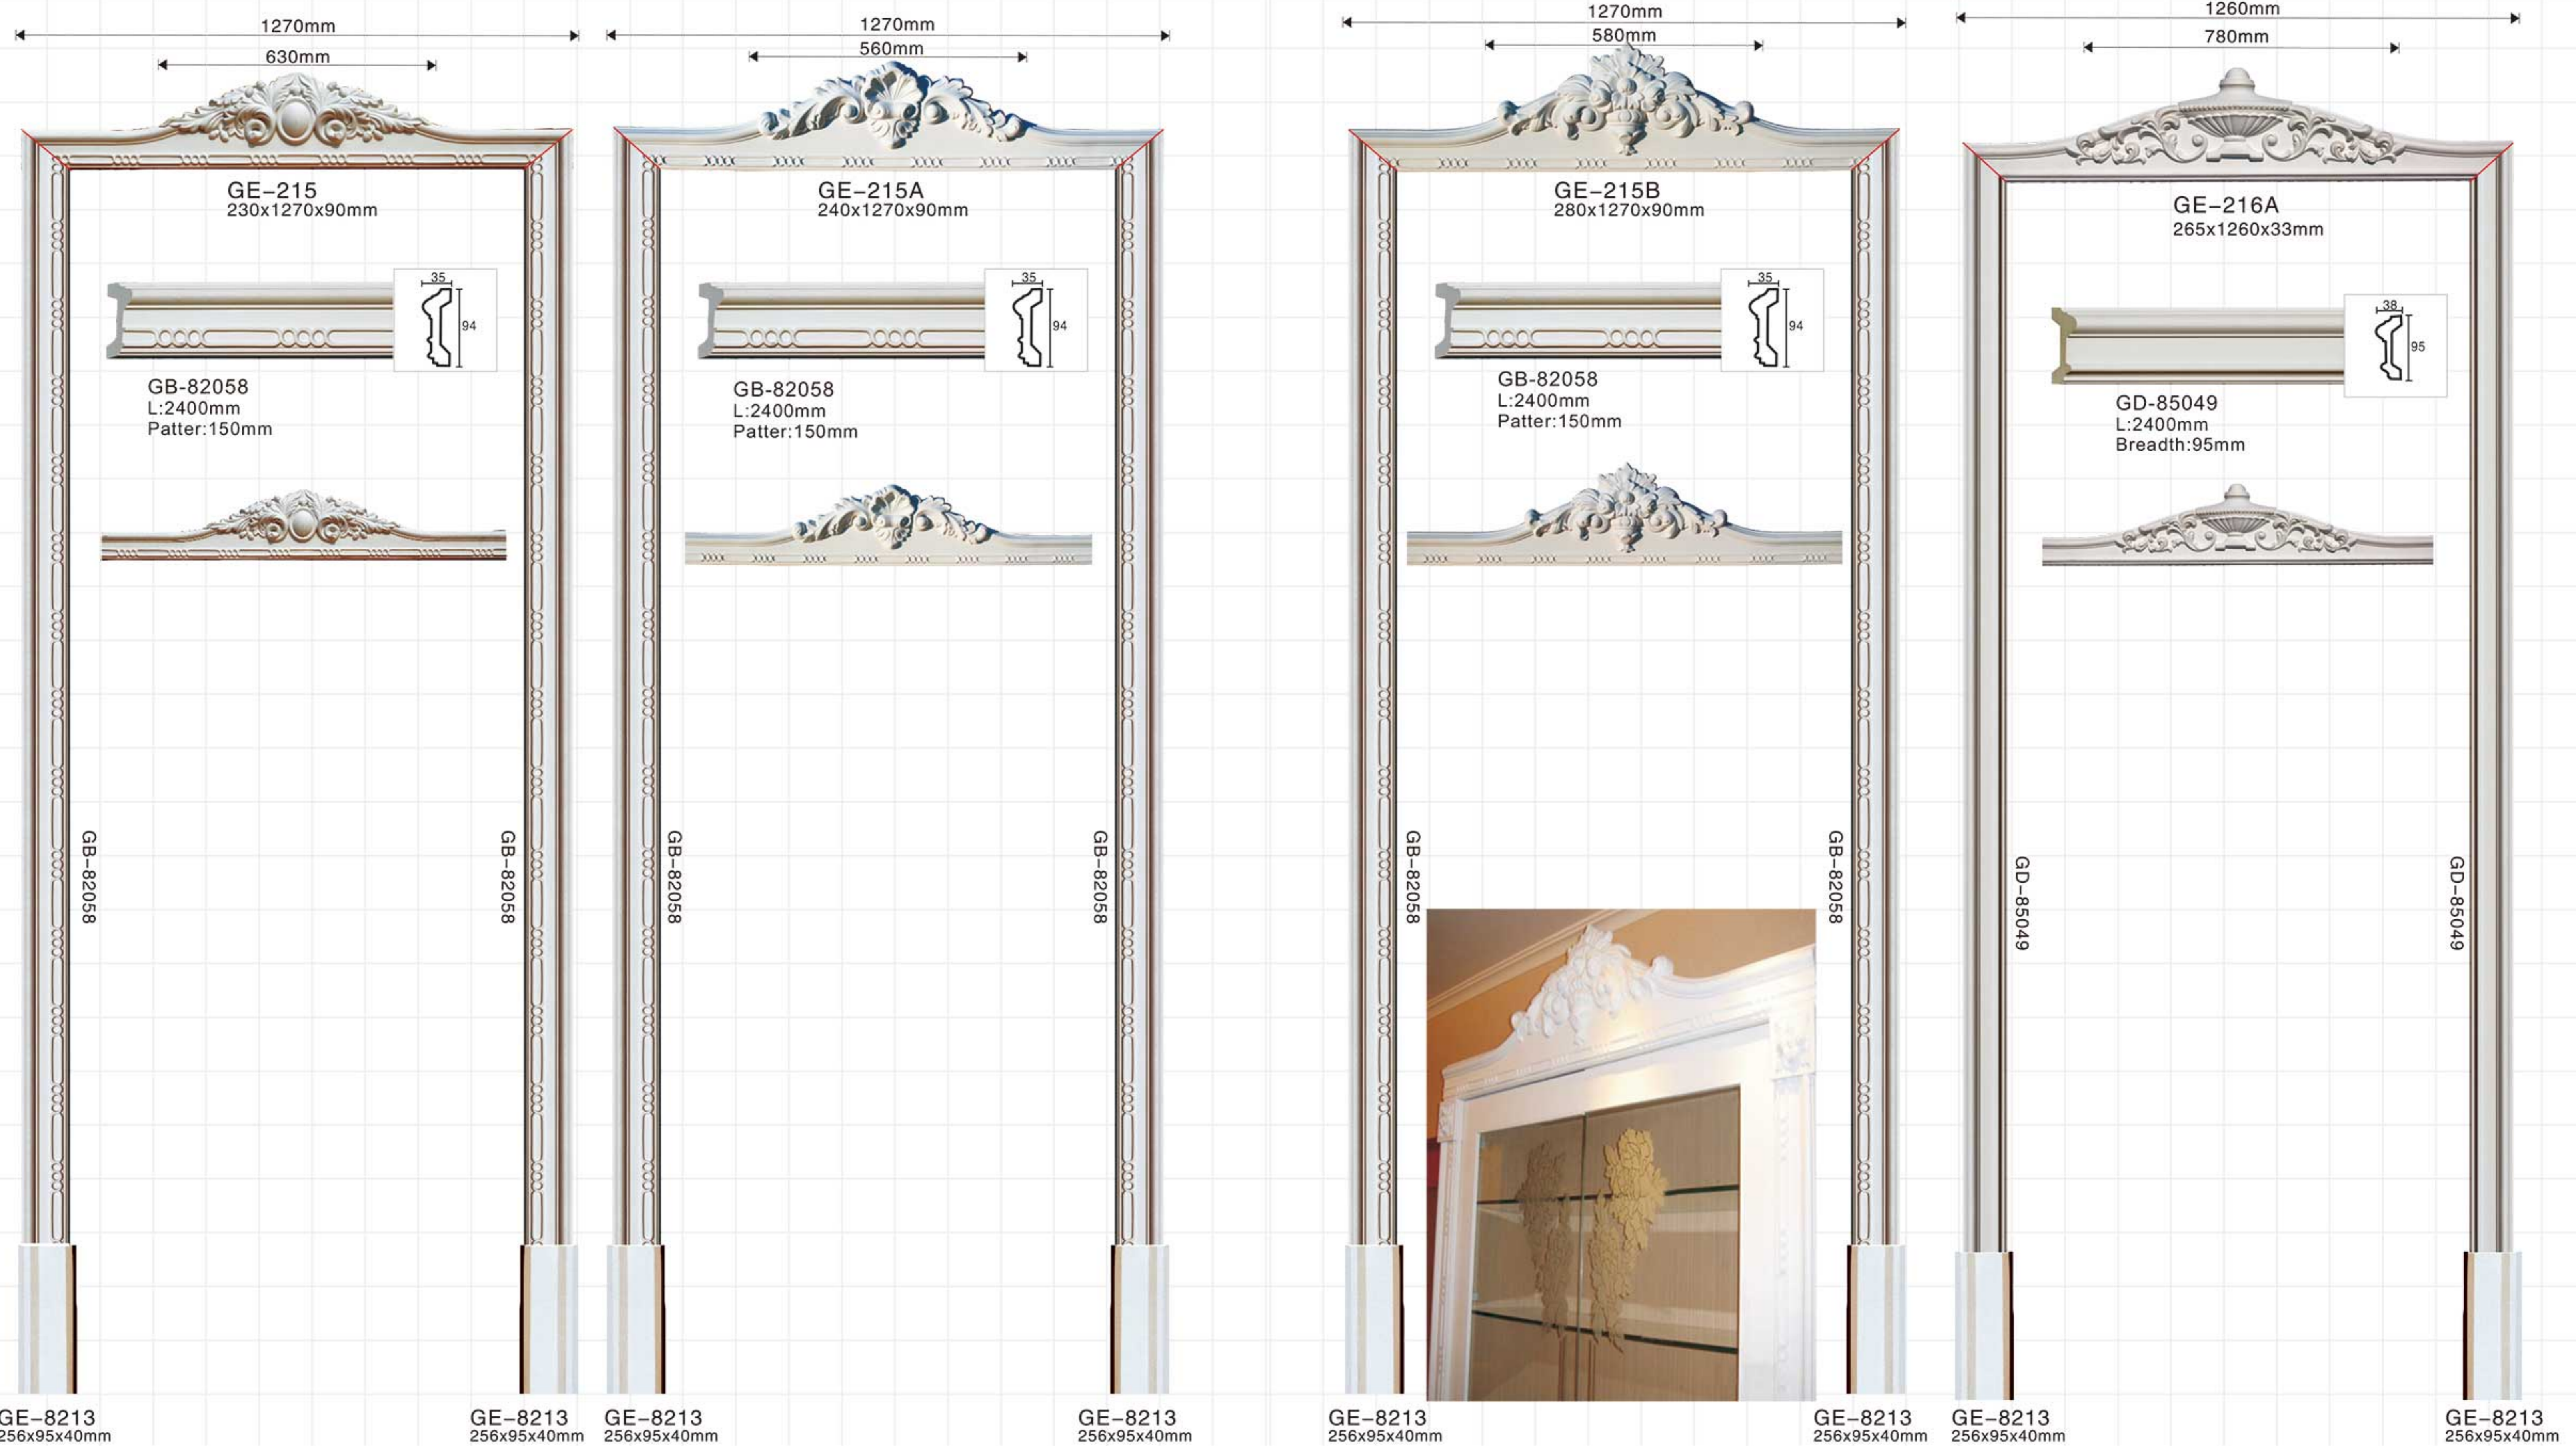

GS-9213

1200x2000x12~20mm

GS-9202 (Gold with Silver)

GS-9202 (Bronze)

GS-9213 (Gold with Silver) 1200x1600x12~20mm

Curtain box

Curtain box

Door surroundings

Door surroundings

Size Marking: HxWxD

Door surroundings

Door surroundings

Size Marking: HxWxD

Door surroundings

Door surroundings

Size Marking: HxWxD