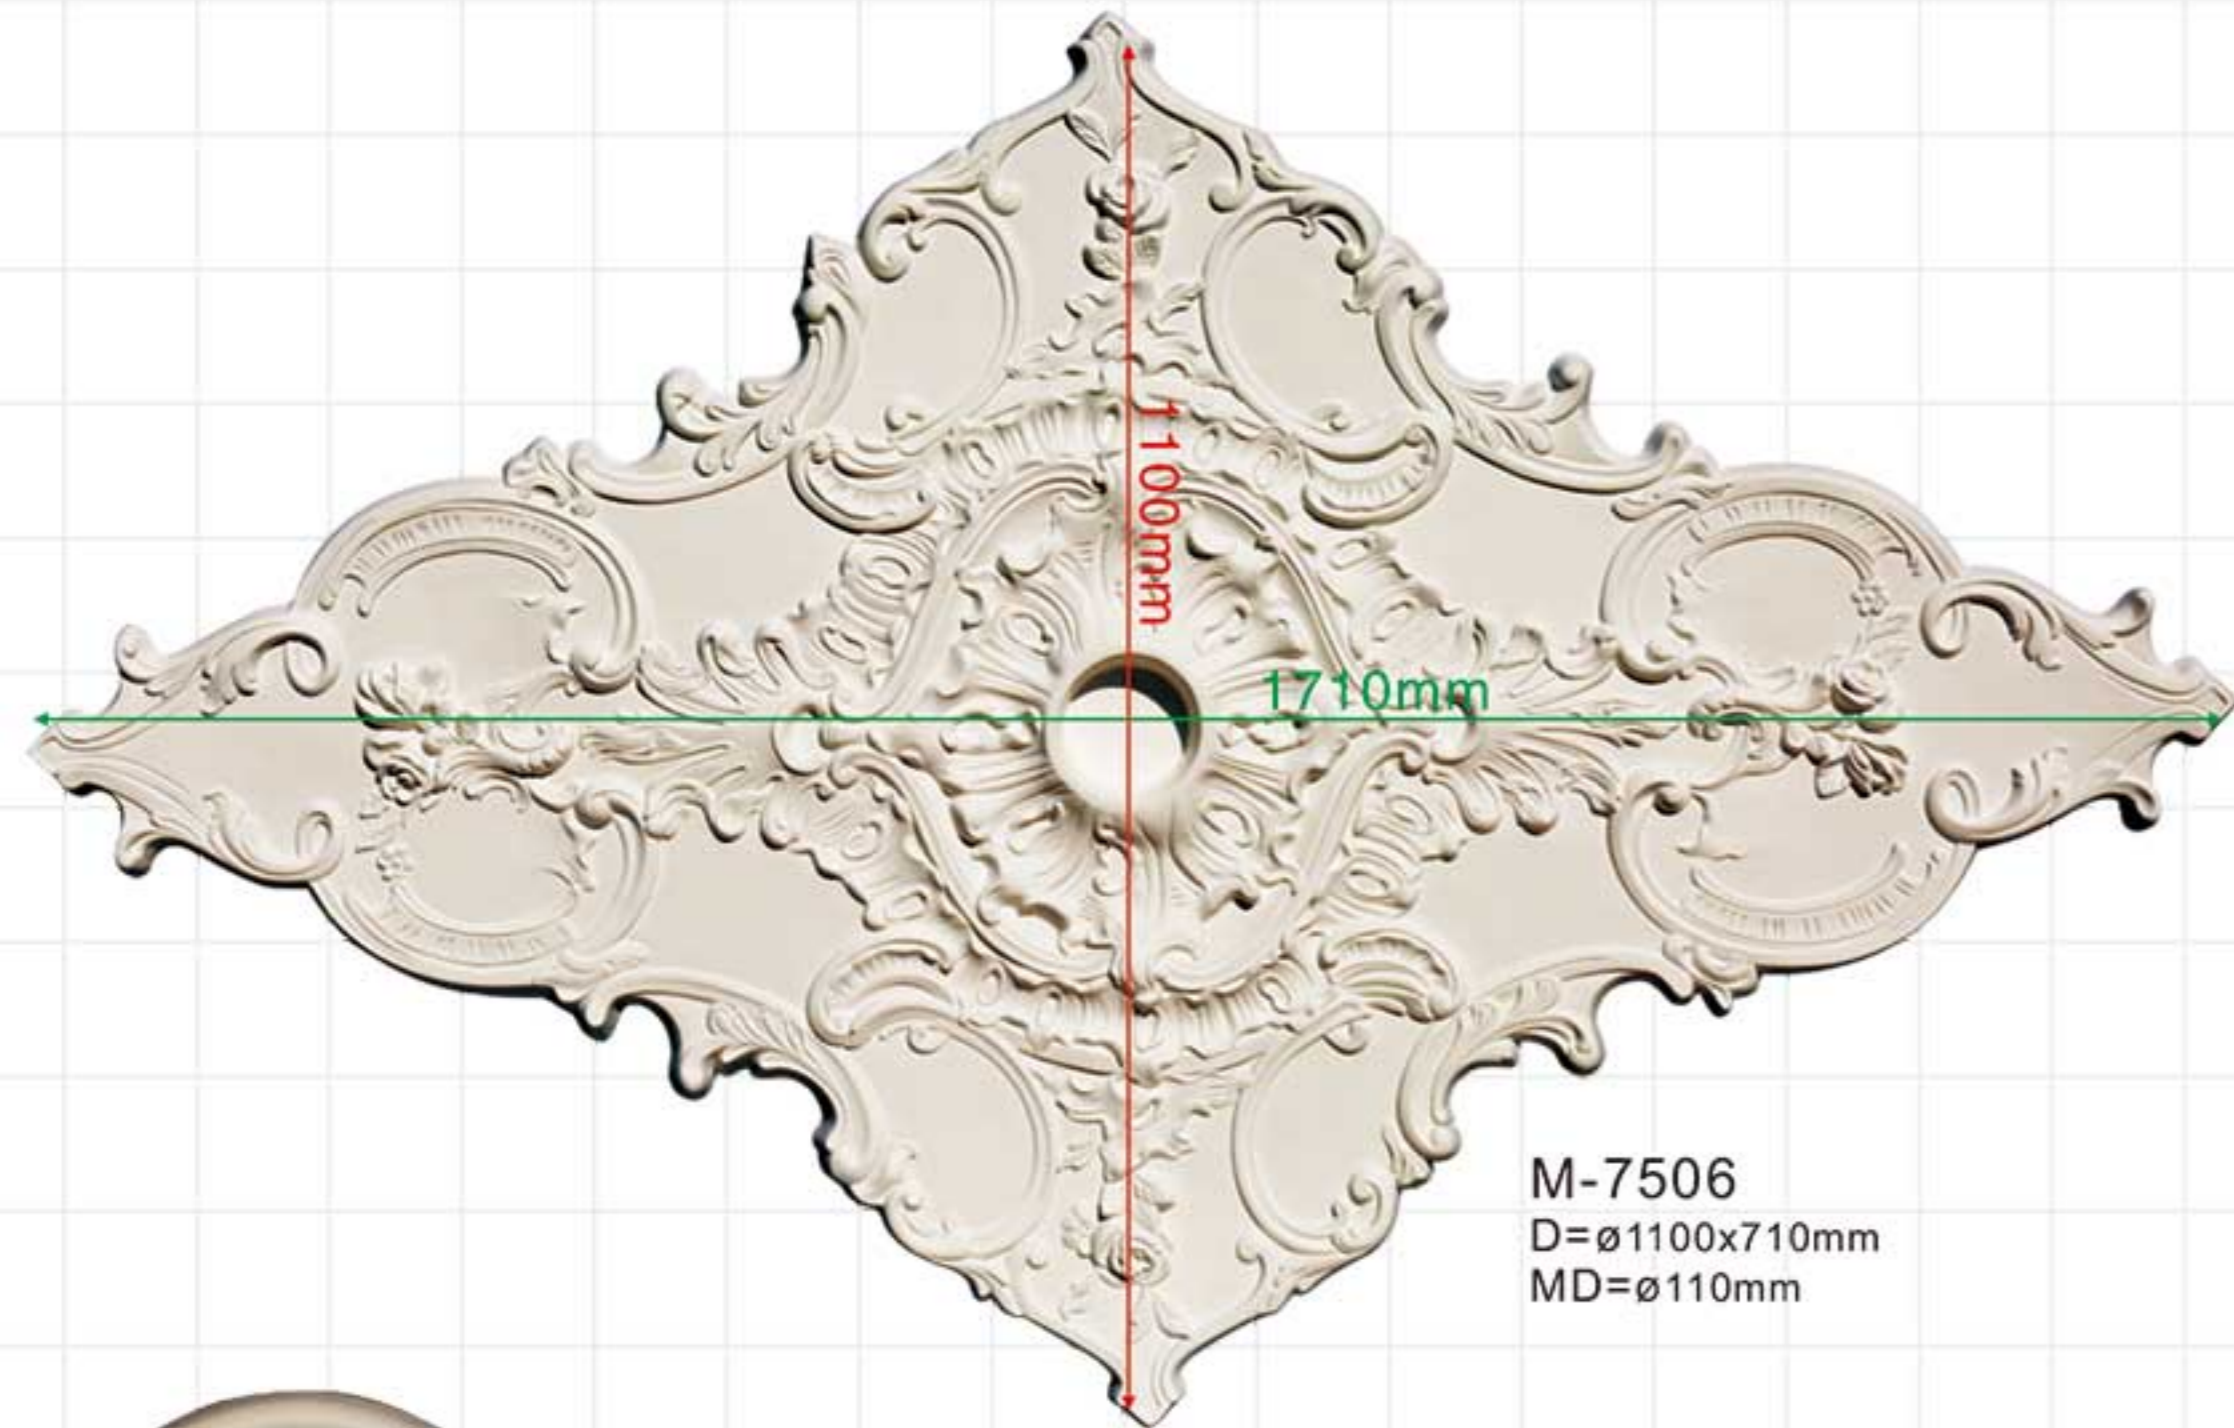

M-7192
D=ø322mm
MD=ø95mm

M-7192M
D=ø400mm
MD=ø90mm

Oval medallion

Oval medallion

Be brave to explore and keep forging ahead

Oval medallion

Oval medallion

M-7506
 D=ø1100x710mm
 MD=ø110mm

M-7511
 D=ø1280x630mm
 MD=ø75mm

M-7512
 D=ø1230x640mm
 MD=ø10x75mm

M-7507
 D=ø1150x610mm
 MD=ø20mm

M-7509
 D=ø865x550mm
 MD=ø14mm

M-7510
 D=ø1280x700mm
 MD=ø15mm

M-7513
 D=ø790x545mm
 MD=ø10mm

Ceiling domes