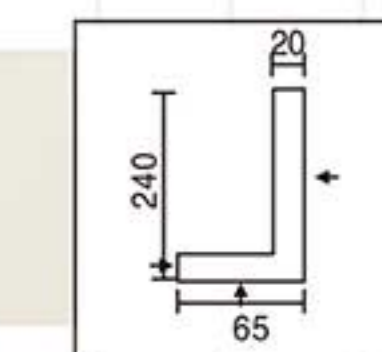

Modern concise style

Modern concise style