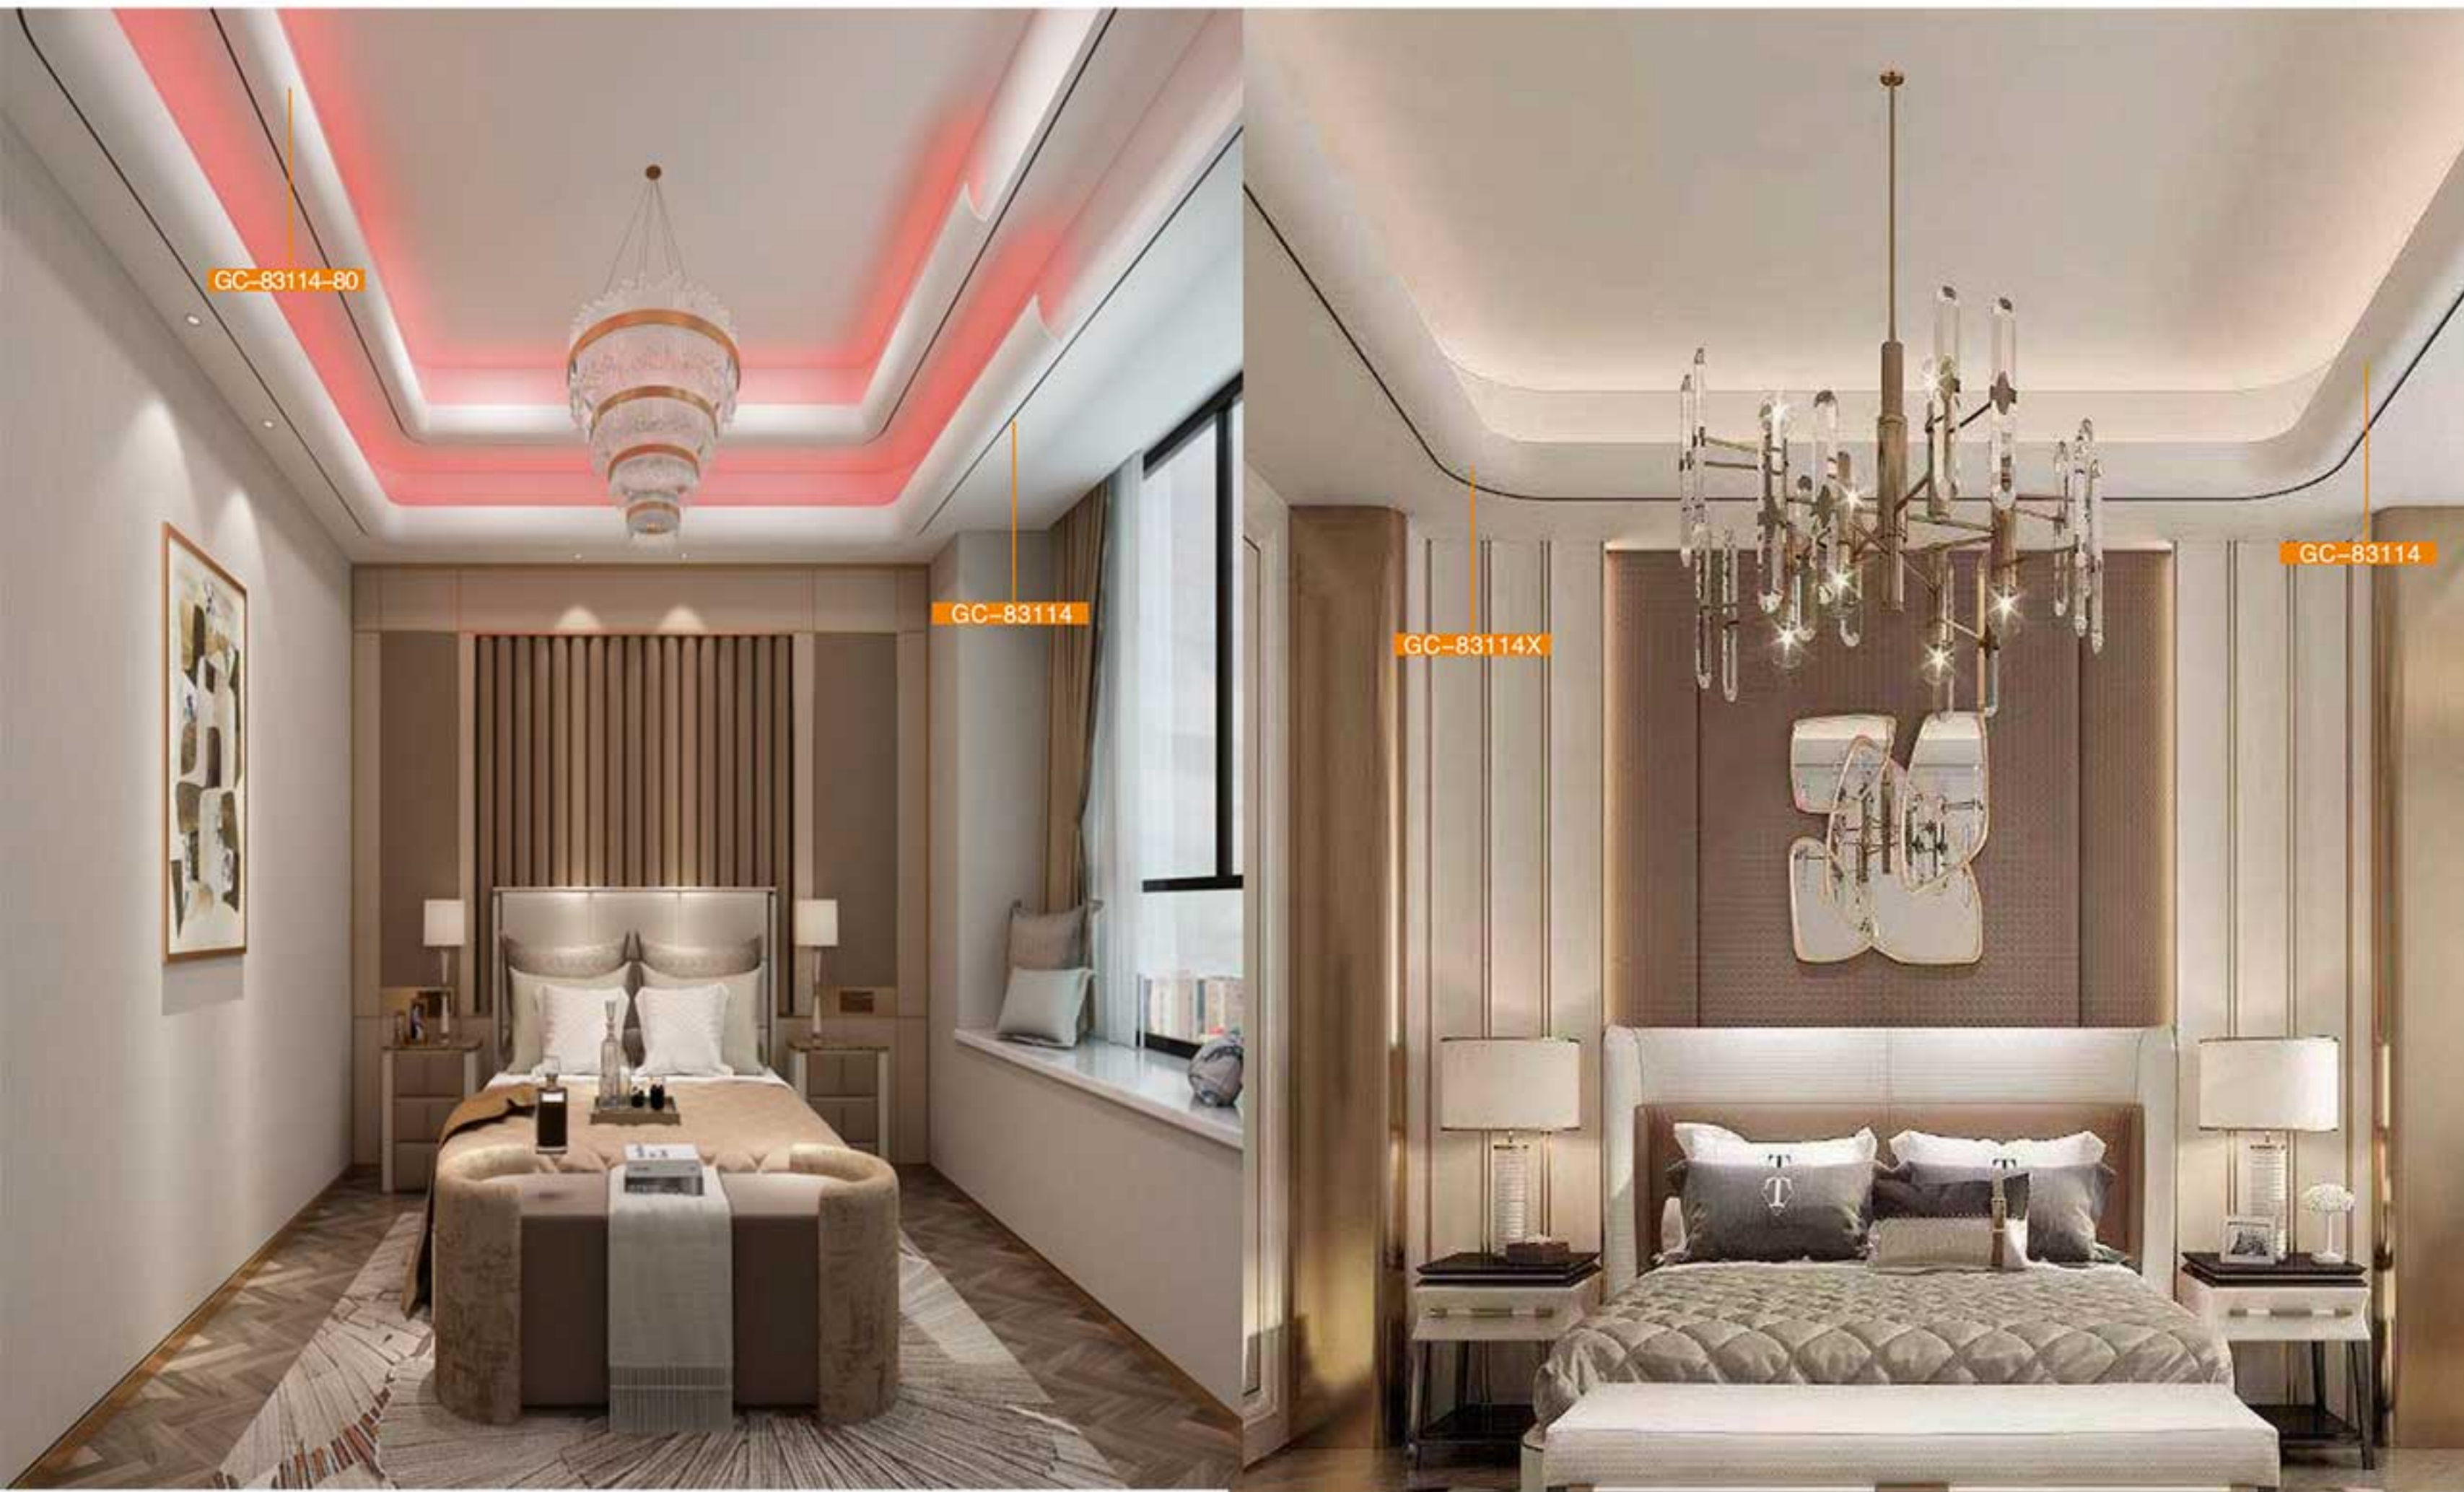

Concise moulding-board with hide light,soften dimensional atmosphere,downy illume,sweet and incomparable

Modern concise style

Modern concise style

GC-83056-60 L:2400mm Breadth:85mm

GC-83056-80 L:2400mm Breadth:114mm