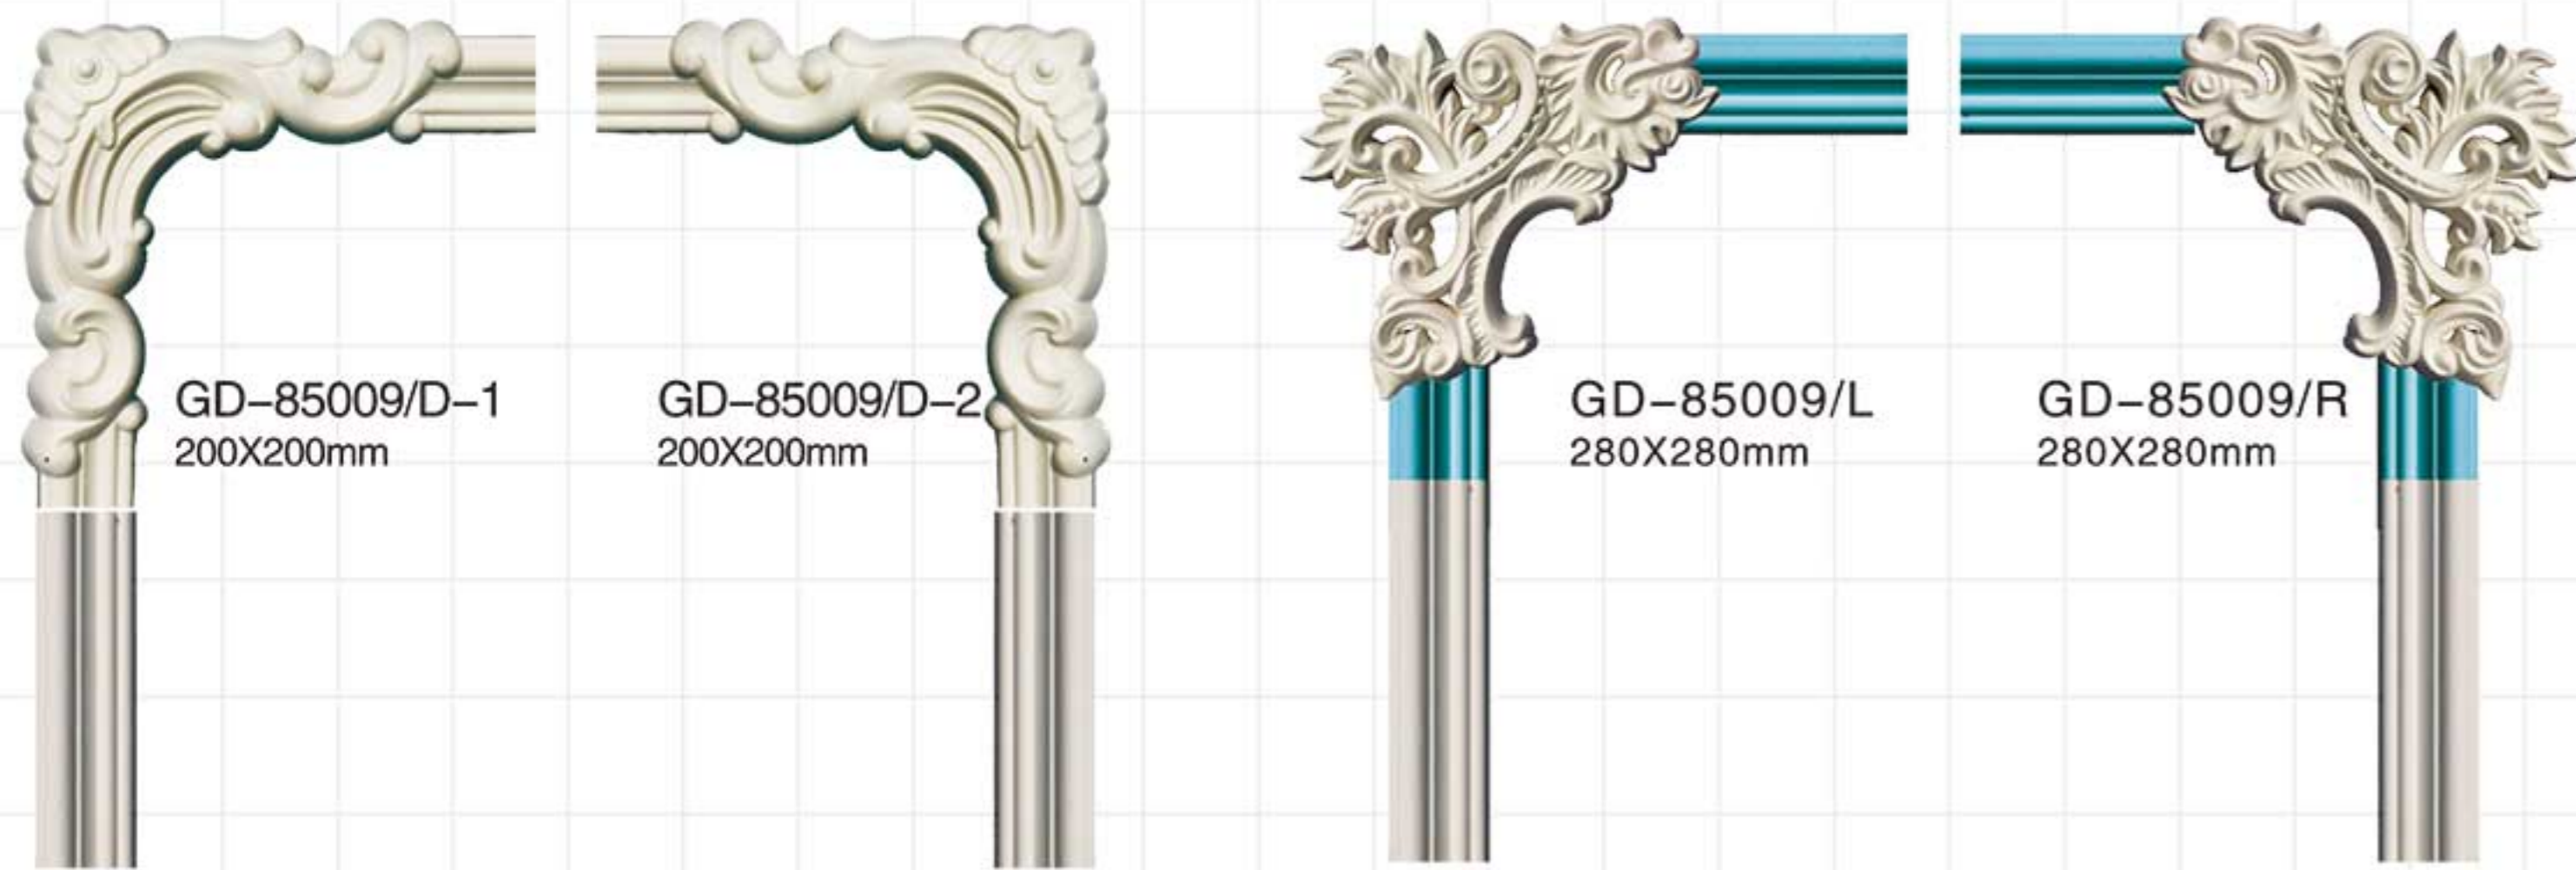

Carving panel mouldings-Corners

Carving panel mouldings-Corners