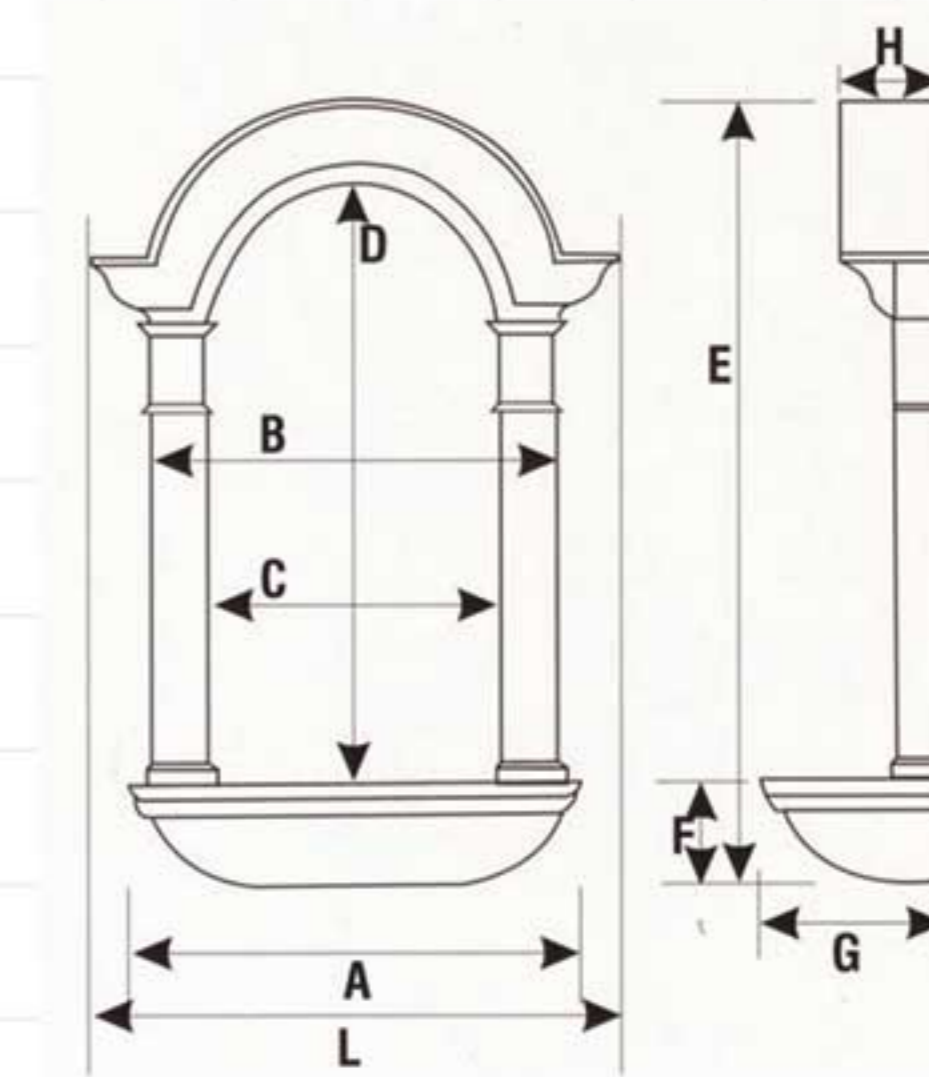

Fireplace/niches/shelvings

Fireplace/niches/shelvings

Size Marking: HxWxD

Size Marking: HxWxD

Fireplace/niches/shelvings

850mm