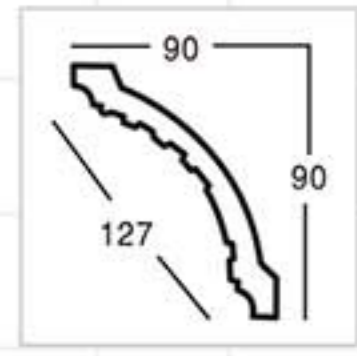

GA-81045
Length □ 2400mm
Breadth: 101mm
Pattern: 45mm

GA-81038
Length □ 2400mm
Breadth: 114mm
Pattern: 200mm

GA-81049
Length □ 2400mm
Breadth: 100mm
Pattern: 60mm

GA-81038
Length □ 2400mm
Breadth: 114mm
Pattern: 200mm

GA-81049
Length □ 2400mm
Breadth: 100mm
Pattern: 60mm

Color Effect

Color Effect

GA-81051-80
Length □ 2400mm
Breadth: 114mm
Pattern: 200mm

Partial Gold leaf

GA-81058
Length □ 2400mm
Breadth: 121mm
Pattern: 40mm

Champagne Gold

GA-81069
Length □ 2400mm
Breadth: 128mm
Pattern: 144mm

Famille rose

GA-81071
Length □ 2400mm
Breadth: 145mm
Pattern: 77mm

Hand Paiting Silver

GA-81083
Length □ 2400mm
Breadth: 126mm
Pattern: 122mm

Hand painting champagne Gold

GA-81091
Length □ 2400mm
Breadth: 127mm
Pattern: 810mm

Gold with Silver

GA-81095
Length □ 2400mm
Breadth: 116mm
Pattern: 100mm

Crack silver

GA-81119
Length □ 2400mm
Breadth: 140mm
Pattern: 20mm