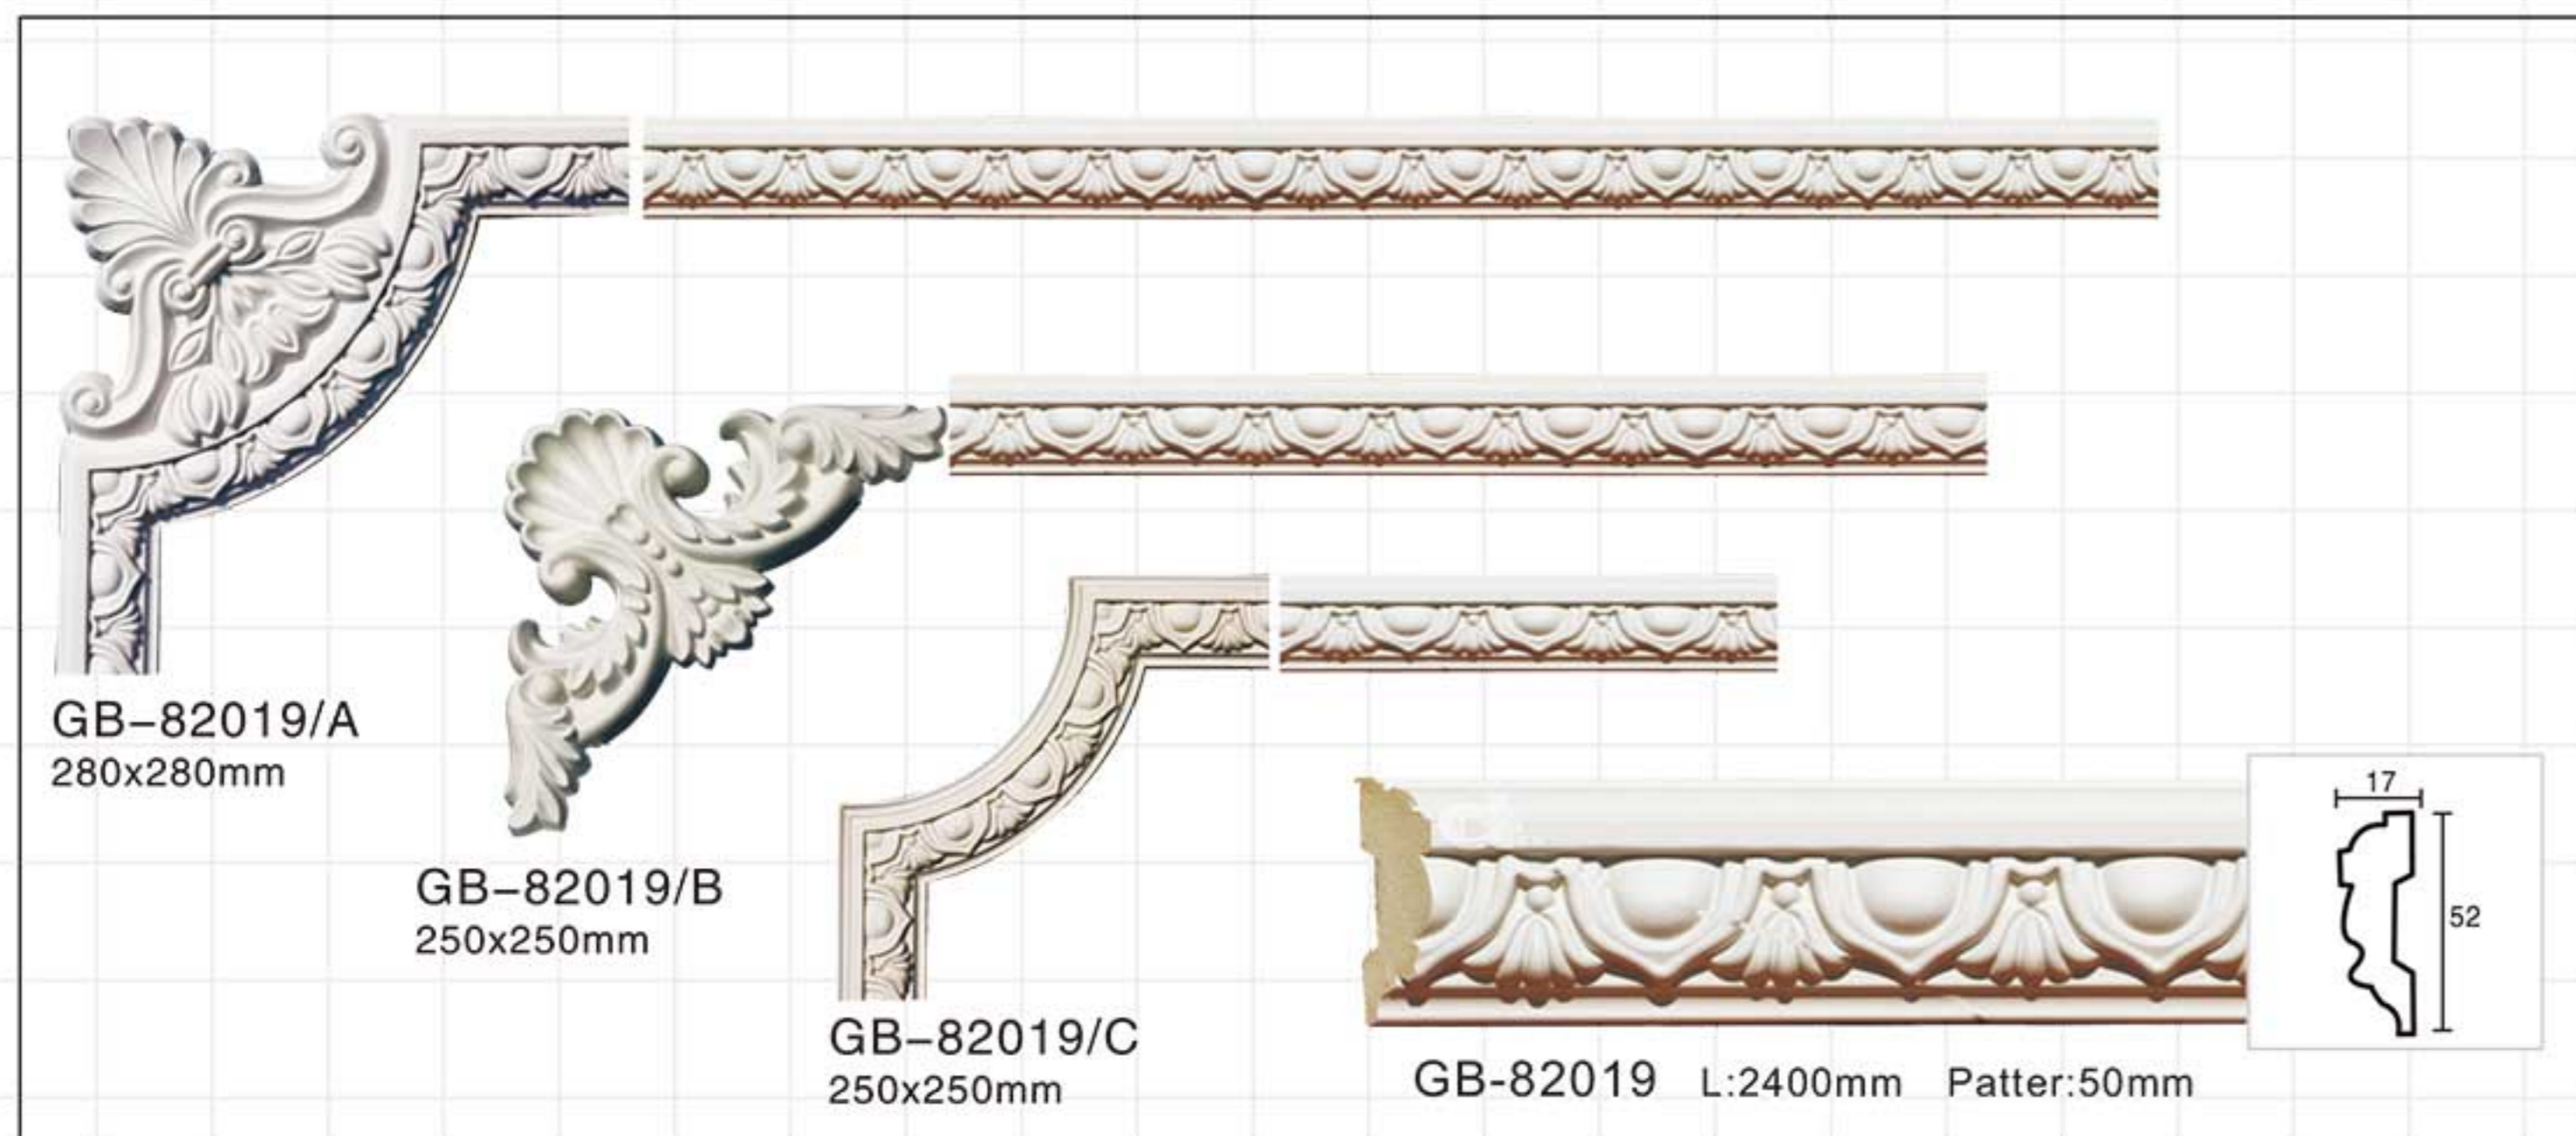

GD-85060 L:2400mm Breadth:125mm

GD-85102 L:2400mm Breadth:79mm

GD-85067 L:2400mm Breadth:152mm

GD-85103 L:2400mm Breadth:107mm

GD-85083 L:2400mm Breadth:130mm

Carving panel mouldings-Corners

Carving panel mouldings-Corners

PANEL MOULDINGS
-CORNERS

Carving panel mouldings-Corners

Carving panel mouldings-Corners

Carving panel mouldings-Corners

Carving panel mouldings-Corners

Carving panel mouldings-Corners

Carving panel mouldings-Corners