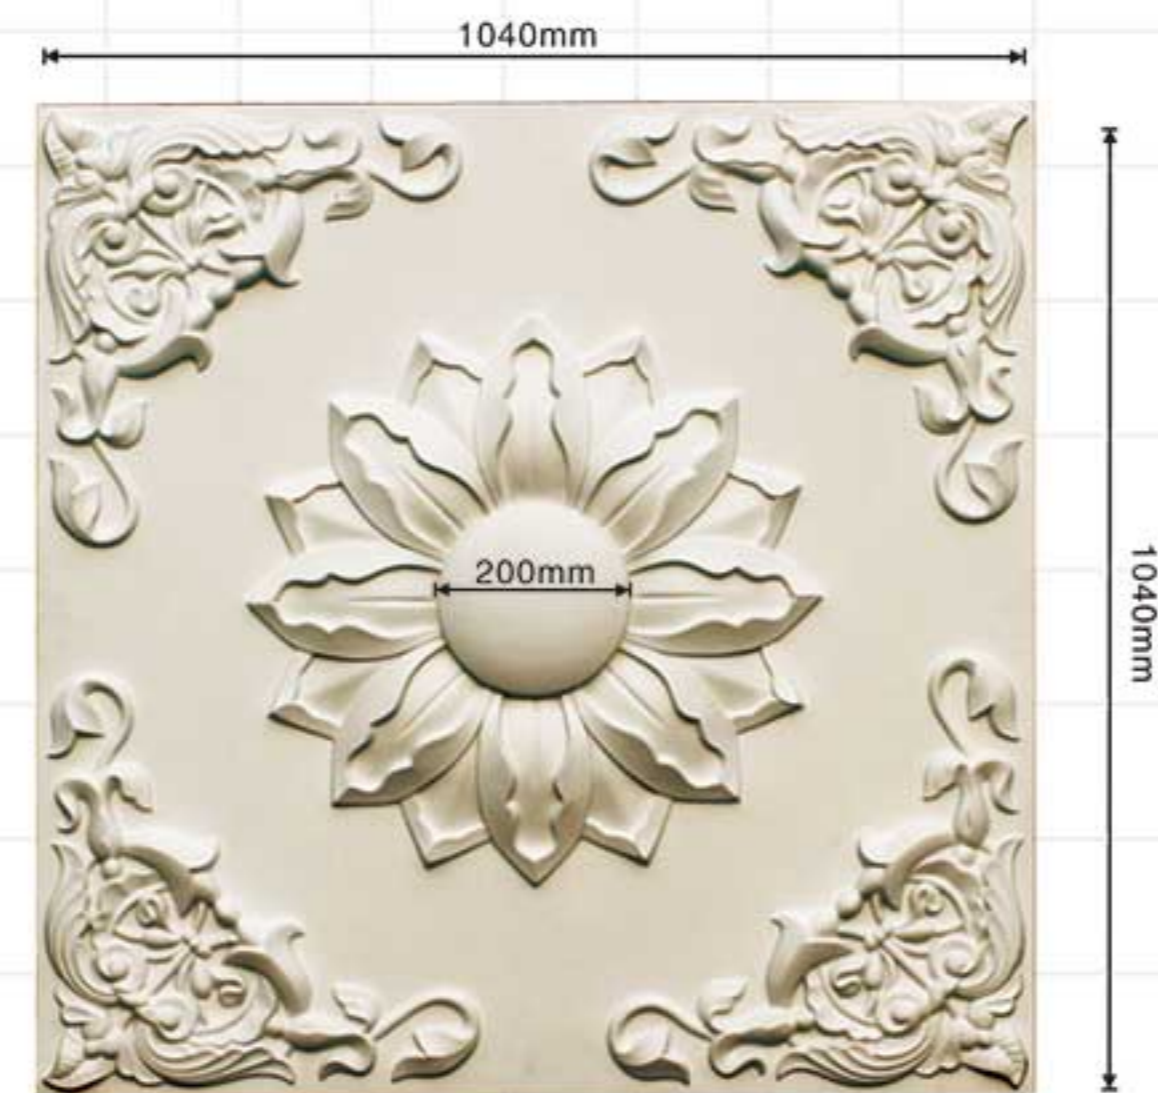

M-7511
 D=ø1280x630mm
 MD=ø75mm

M-7512
 D=ø1230x640mm
 MD=ø10x75mm

M-7507
 D=ø1150x610mm
 MD=ø20mm

M-7509
 D=ø865x550mm
 MD=ø14mm

M-7510
 D=ø1280x700mm
 MD=ø15mm

M-7513
 D=ø790x545mm
 MD=ø10mm

Ceiling domes

Ceiling domes

Ceiling domes

Ceiling domes

M-7305
D=ø605x605mm
d=ø490x490mm
MD=ø30mm
H=90mm

M-7306
D=ø605x605mm
d=ø490x490mm
MD=ø30-160mm
H=90mm

M-7310
D=ø605x605mm
d=ø520x520mm
MD=ø35mm
H=90mm

M-7310
D=ø605x605mm
d=ø500x500mm
MD=ø35mm
H=90mm

M-7309
D=ø605x605mm
d=ø490x490mm
MD=ø40mm
H=90mm

M-7309
D=1040x1040mm
MD=ø200mm
H=65mm

M-7312
D=ø605x605mm
d=ø480x480mm
MD=ø210mm
H=75mm

M-7313
D=ø605x605mm
d=ø480x480mm
MD=ø210mm
H=65mm

M-7307
D=610x1210mm
d=457x985mm
H=90mm

Ceiling domes

Ceiling domes

M-7204
D=ø890mm
MD=ø710mm
H = 170mm

M-7205
D=ø1370mm
MD=ø1200mm
H = 270mm

M-7206
D=ø1200mm
MD=ø1000mm
H = 275mm

M-7207
D=ø930mm
MD=ø850mm
H = 150mm

M-7208
D=ø1130mm
MD=ø950mm
H = 250mm