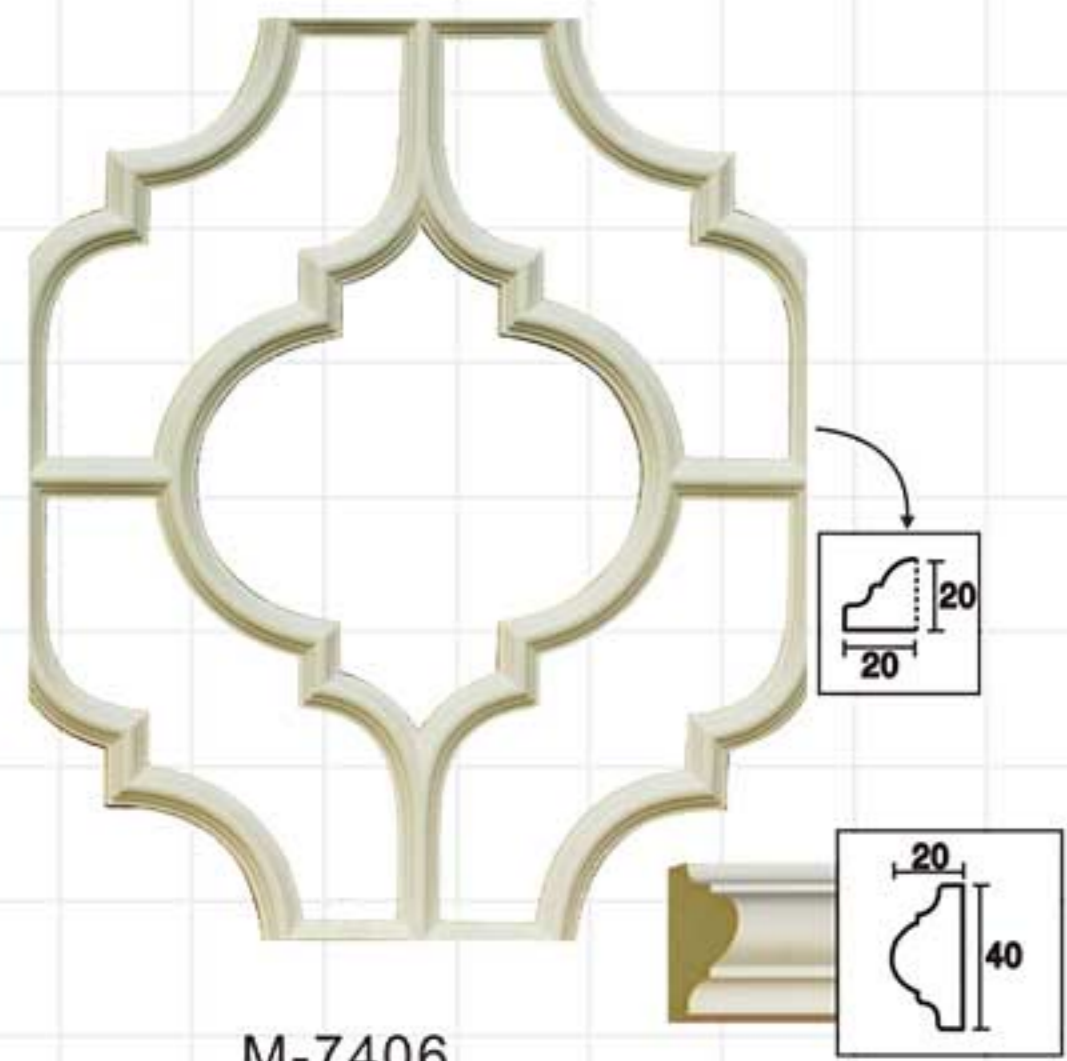

Celing tiles/wall molding

Leading brand Leading innovation

Jointless joint combination of mate and female

Celing tiles/wall molding

Celing tiles/wall molding

M-7401
D:400x400x20mm

M-7402
D:600x600x20mm

M-7405
D:450x450x20mm

M-7415
600x600x25mm

M-7403
D:600x600x30mm

M-7404A
D:600x600x15mm

M-7404
D:790x790x20mm

Celing tiles/wall molding

Celing tiles/wall molding

M-7406
D:885x750x20mm

M-7407
D:550x550x15mm

M-7408
D:790x665x65mm

M-7409
D:460x300x15mm

M-7410 D:926x926x50mm
850mm

M-7411 D:850x850x20mm

Celing tiles/wall molding

Celing Medallion

Rounded medallion

Rounded medallion