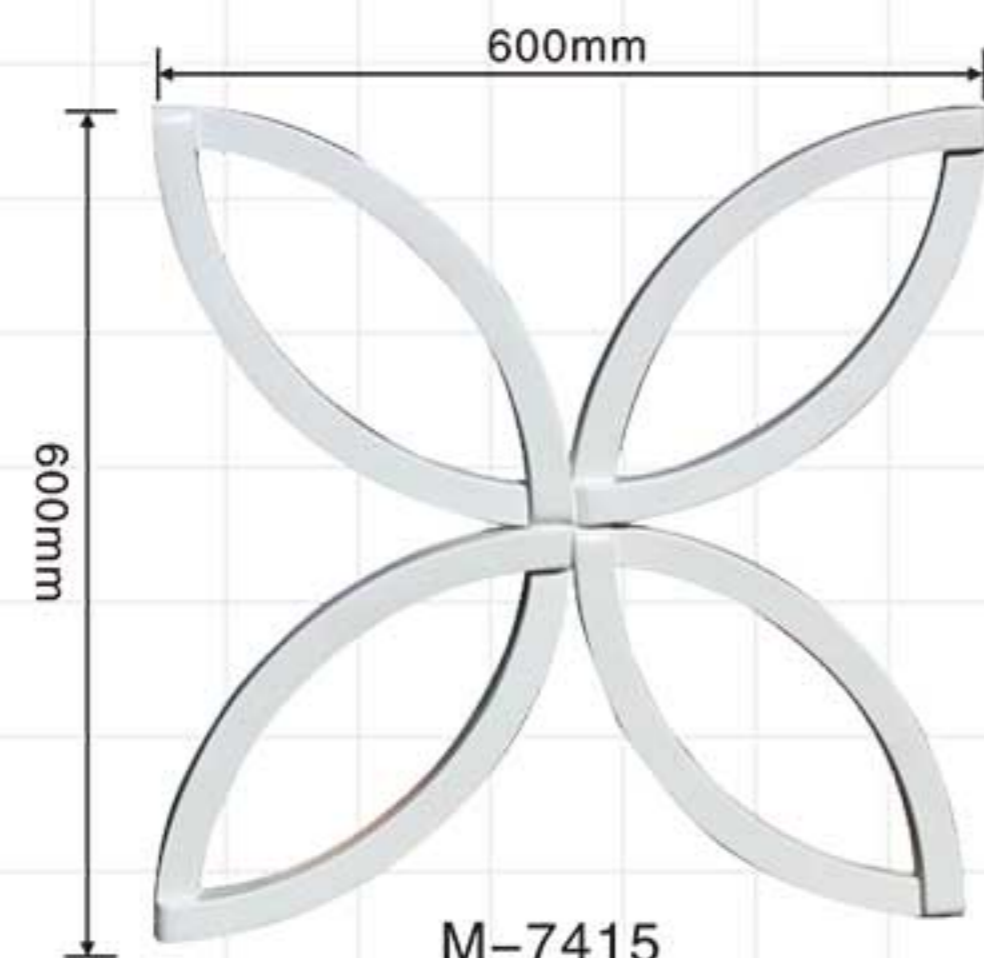

Celing tiles/wall molding

Leading brand Leading innovation

Jointless joint combination of mate and female

Celing tiles/wall molding

Celing tiles/wall molding

M-7401
D:400x400x20mm

M-7402
D:600x600x20mm

M-7405
D:450x450x20mm

M-7415
600x600x25mm

M-7403
D:600x600x30mm

M-7404A
D:600x600x15mm

M-7404
D:790x790x20mm

Celing tiles/wall molding

Celing tiles/wall molding

M-7406
D:885x750x20mm

M-7407
D:550x550x15mm

M-7408
D:790x665x65mm

M-7409
D:460x300x15mm

M-7410 D:926x926x50mm
850mm

M-7411 D:850x850x20mm

Celing tiles/wall molding

Celing Medallion

Rounded medallion

Rounded medallion