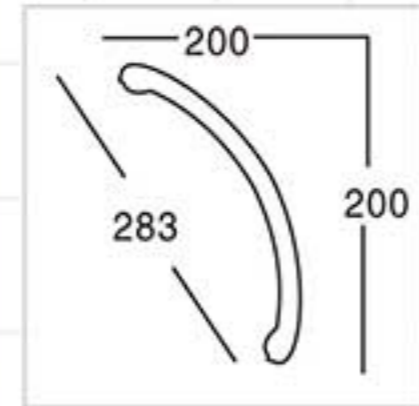

Carving crown mouldings

GA-81166
L:2400mm
Breadth:283mm
Pattern:100mm