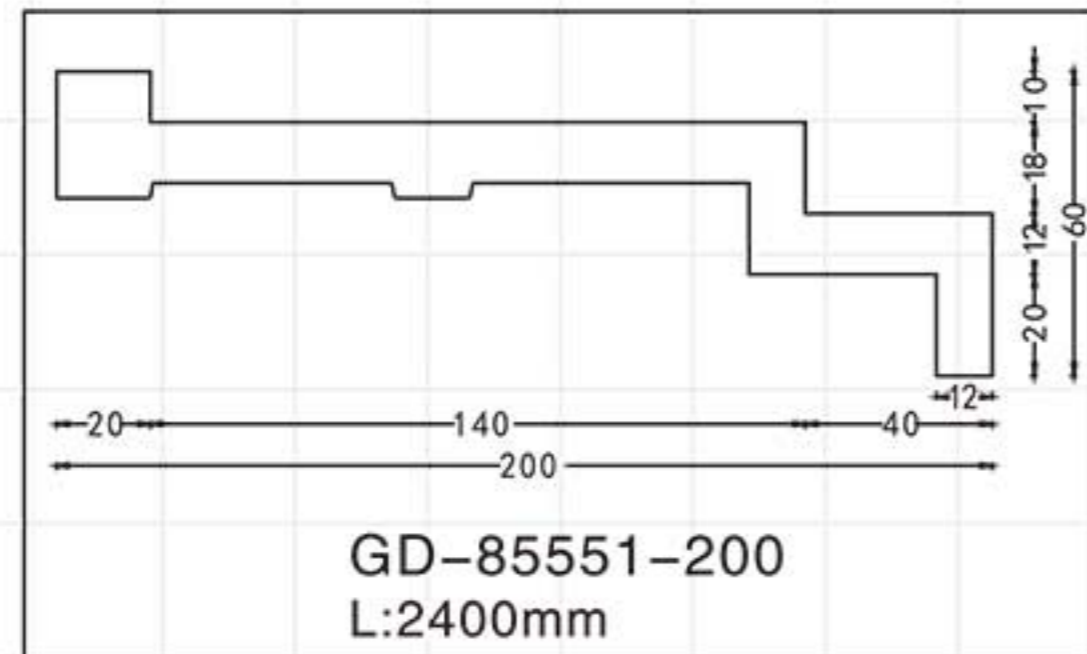

Modern concise style

Modern concise style