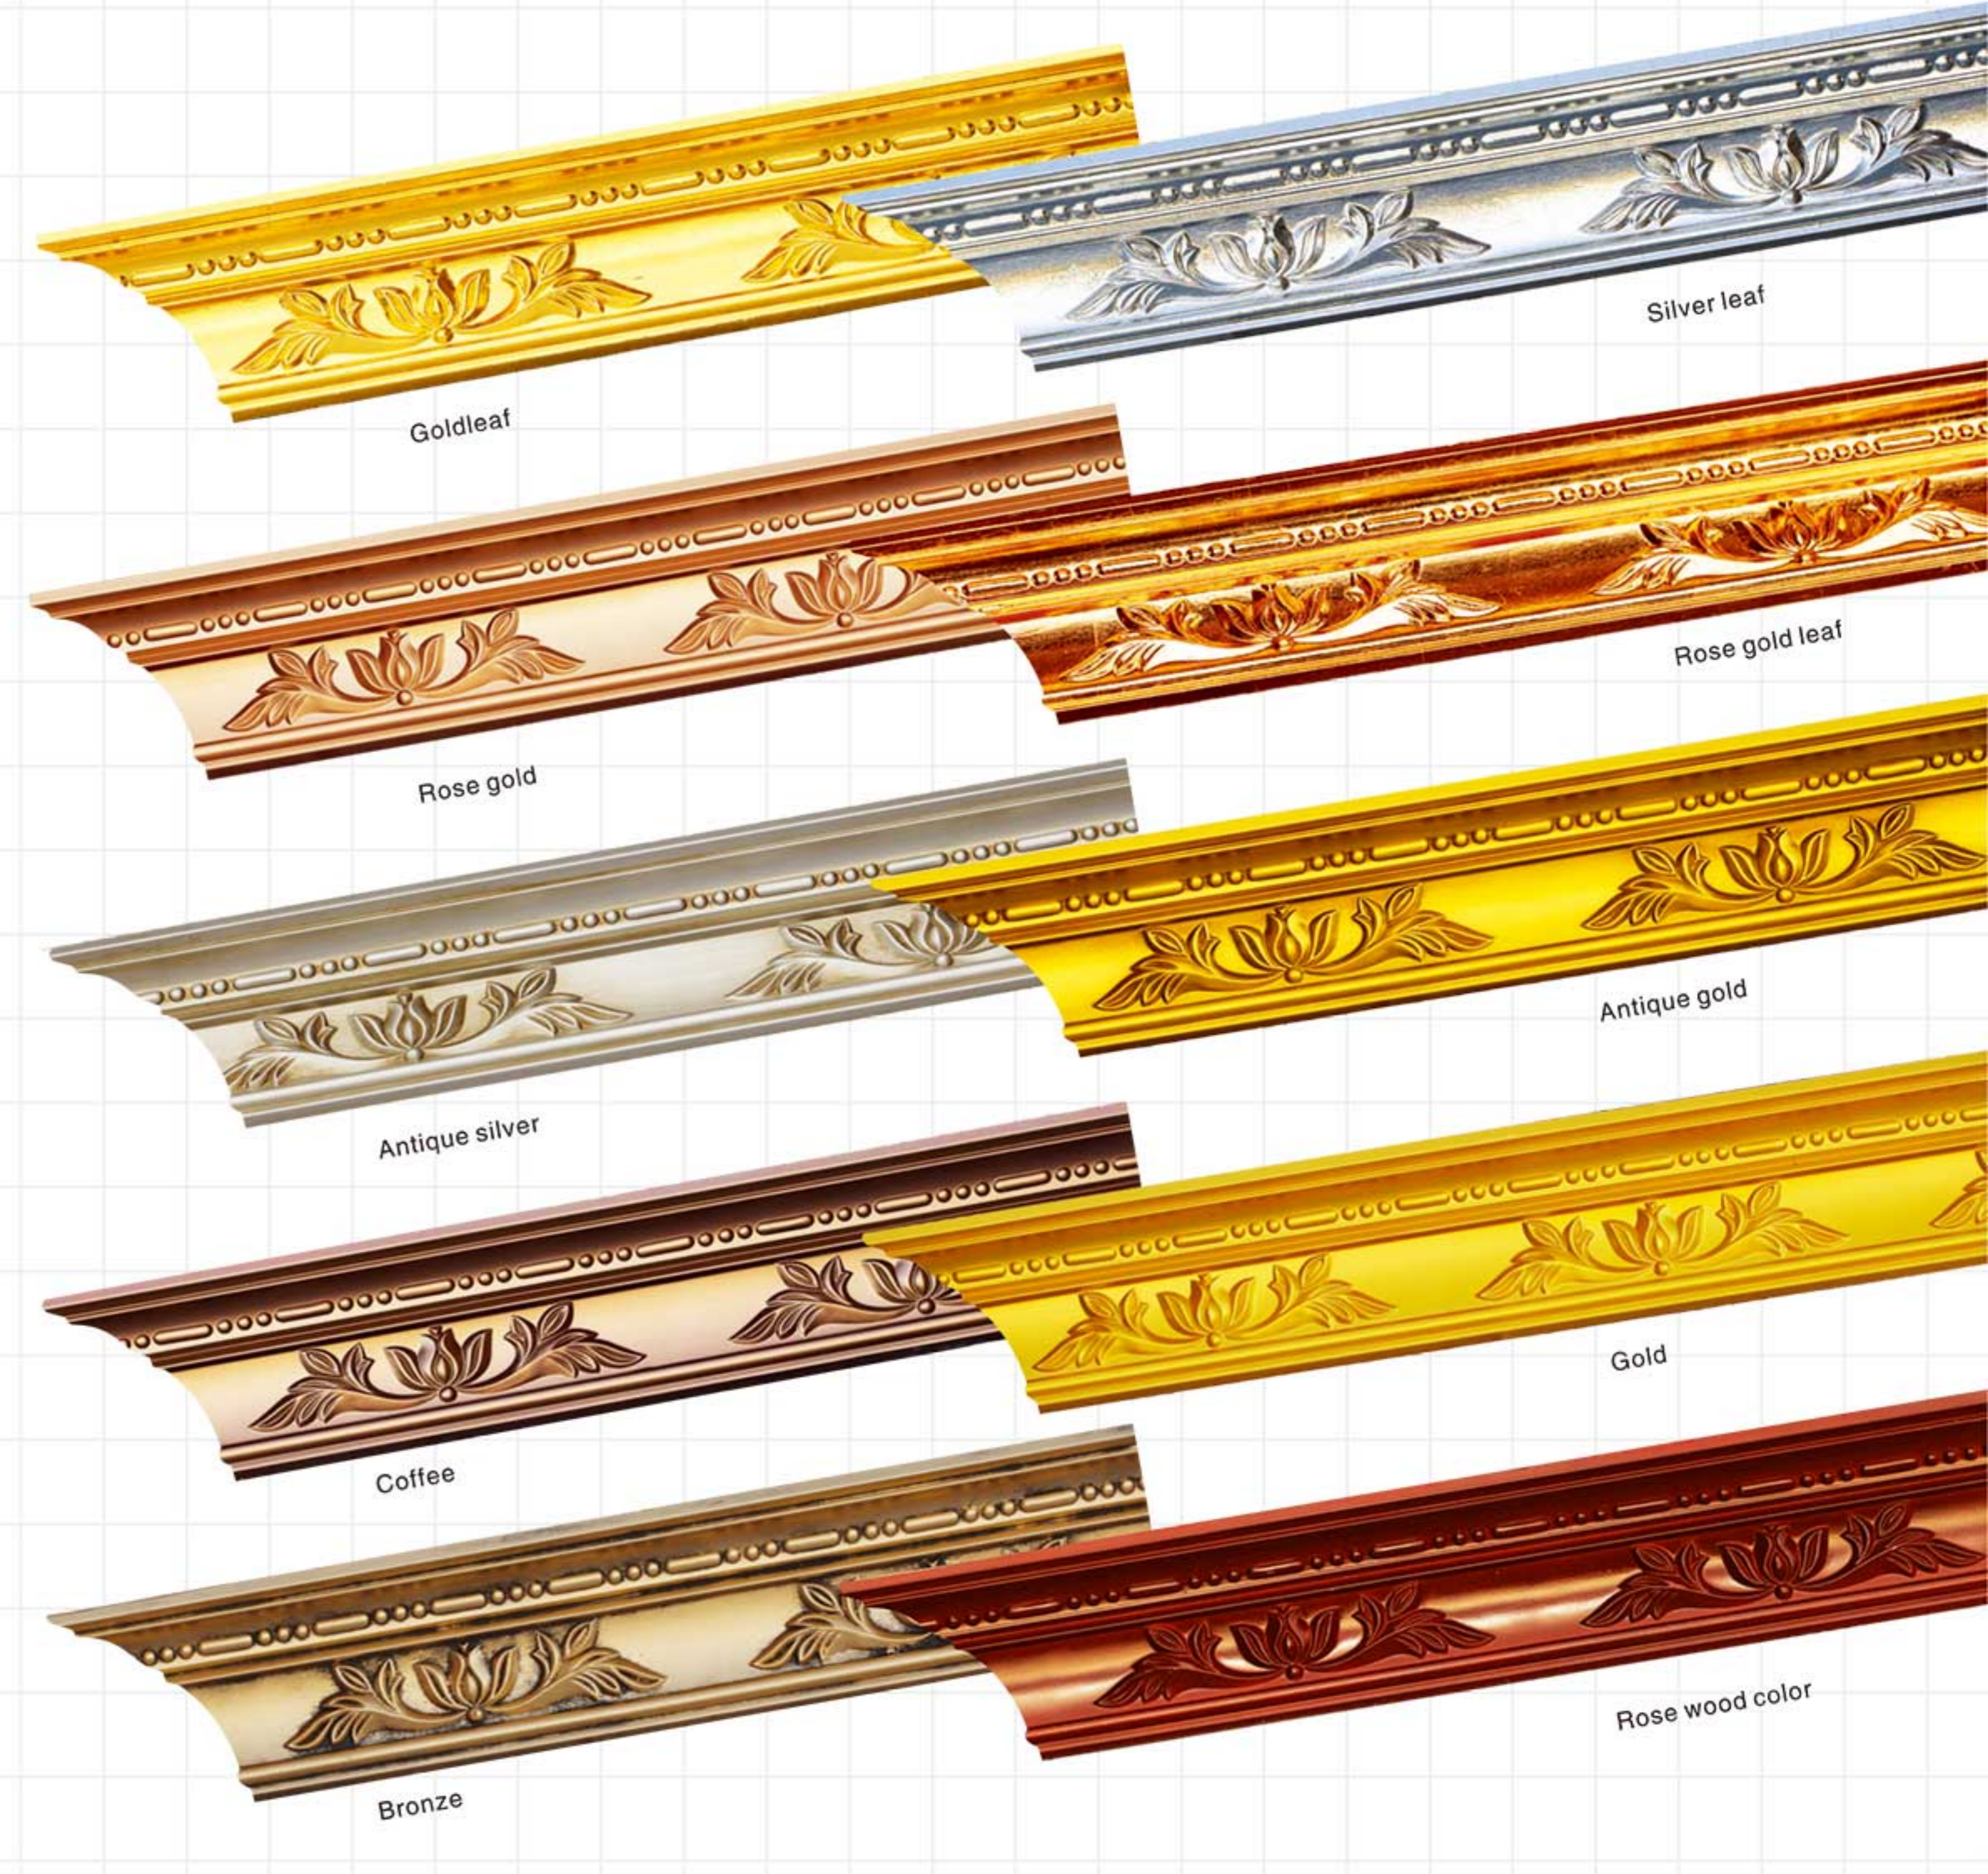

Color Effect

Color Effect

Color Effect

Color Effect

GA-81039-80 Gold with Silver
 Breadth:114mm
 Pattern:200mm
 Length□2400mm

GA-81039-80 Off white
 Breadth:114mm
 Pattern:200mm
 Length□2400mm

Color Effect

Color Effect

GA-81088-100 Gold with Silver
 Breadth:133mm
 Pattern:100mm
 Length□2400mm

GA-81088-100 Off white
 Breadth:133mm
 Pattern:100mm
 Length□2400mm

Color Effect

Color Effect

GA-81004
Length □ 2400mm
Breadth: 79mm
Pattern: 10mm