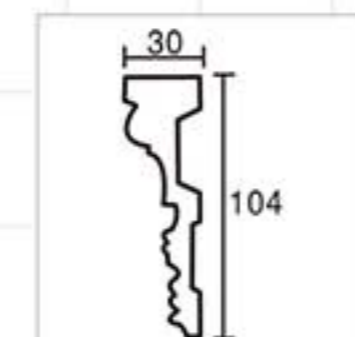

Champagne Gold

GA-81156-160
Length□2400mm
Breadth:255mm
Pattern:245mm

Gold with Silver

GA-81158
Length□2400mm
Breadth:222mm
Pattern:480mm

Partial Gold leaf

GA-81161
Length□2400mm
Breadth:245mm
Pattern:125mm

Champagne Gold

GB-82048
Length□2400mm
Breadth:85mm
Pattern:10mm

Antique gold

GB-82094
Length□2400mm
Breadth:84mm
Pattern:240mm

Partial Gold leaf

GB-82052-88
Length□2400mm
Breadth:87mm
Pattern:200mm

Gold and silver by hand

GB-82060
Length□2400mm
Breadth:98mm
Pattern:34mm

Antique silver

GB-82064
Length□2400mm
Breadth:100mm
Pattern:120mm

Antique silver

GB-82064
Length□2400mm
Breadth:100mm
Pattern:120mm

Gold with Silver

GB-82068
Length□2400mm
Breadth:104mm
Pattern:165mm

Gold

GC-83046-80
Length □ 2400mm
Breadth: 118mm

Champagne silver

GC-83013-85
Length □ 2400mm
Breadth: 124mm

silver

GC-83075
Length □ 2400mm
Breadth: 170mm

Gold

GD-85041
Length □ 2400mm
Breadth: 90mm