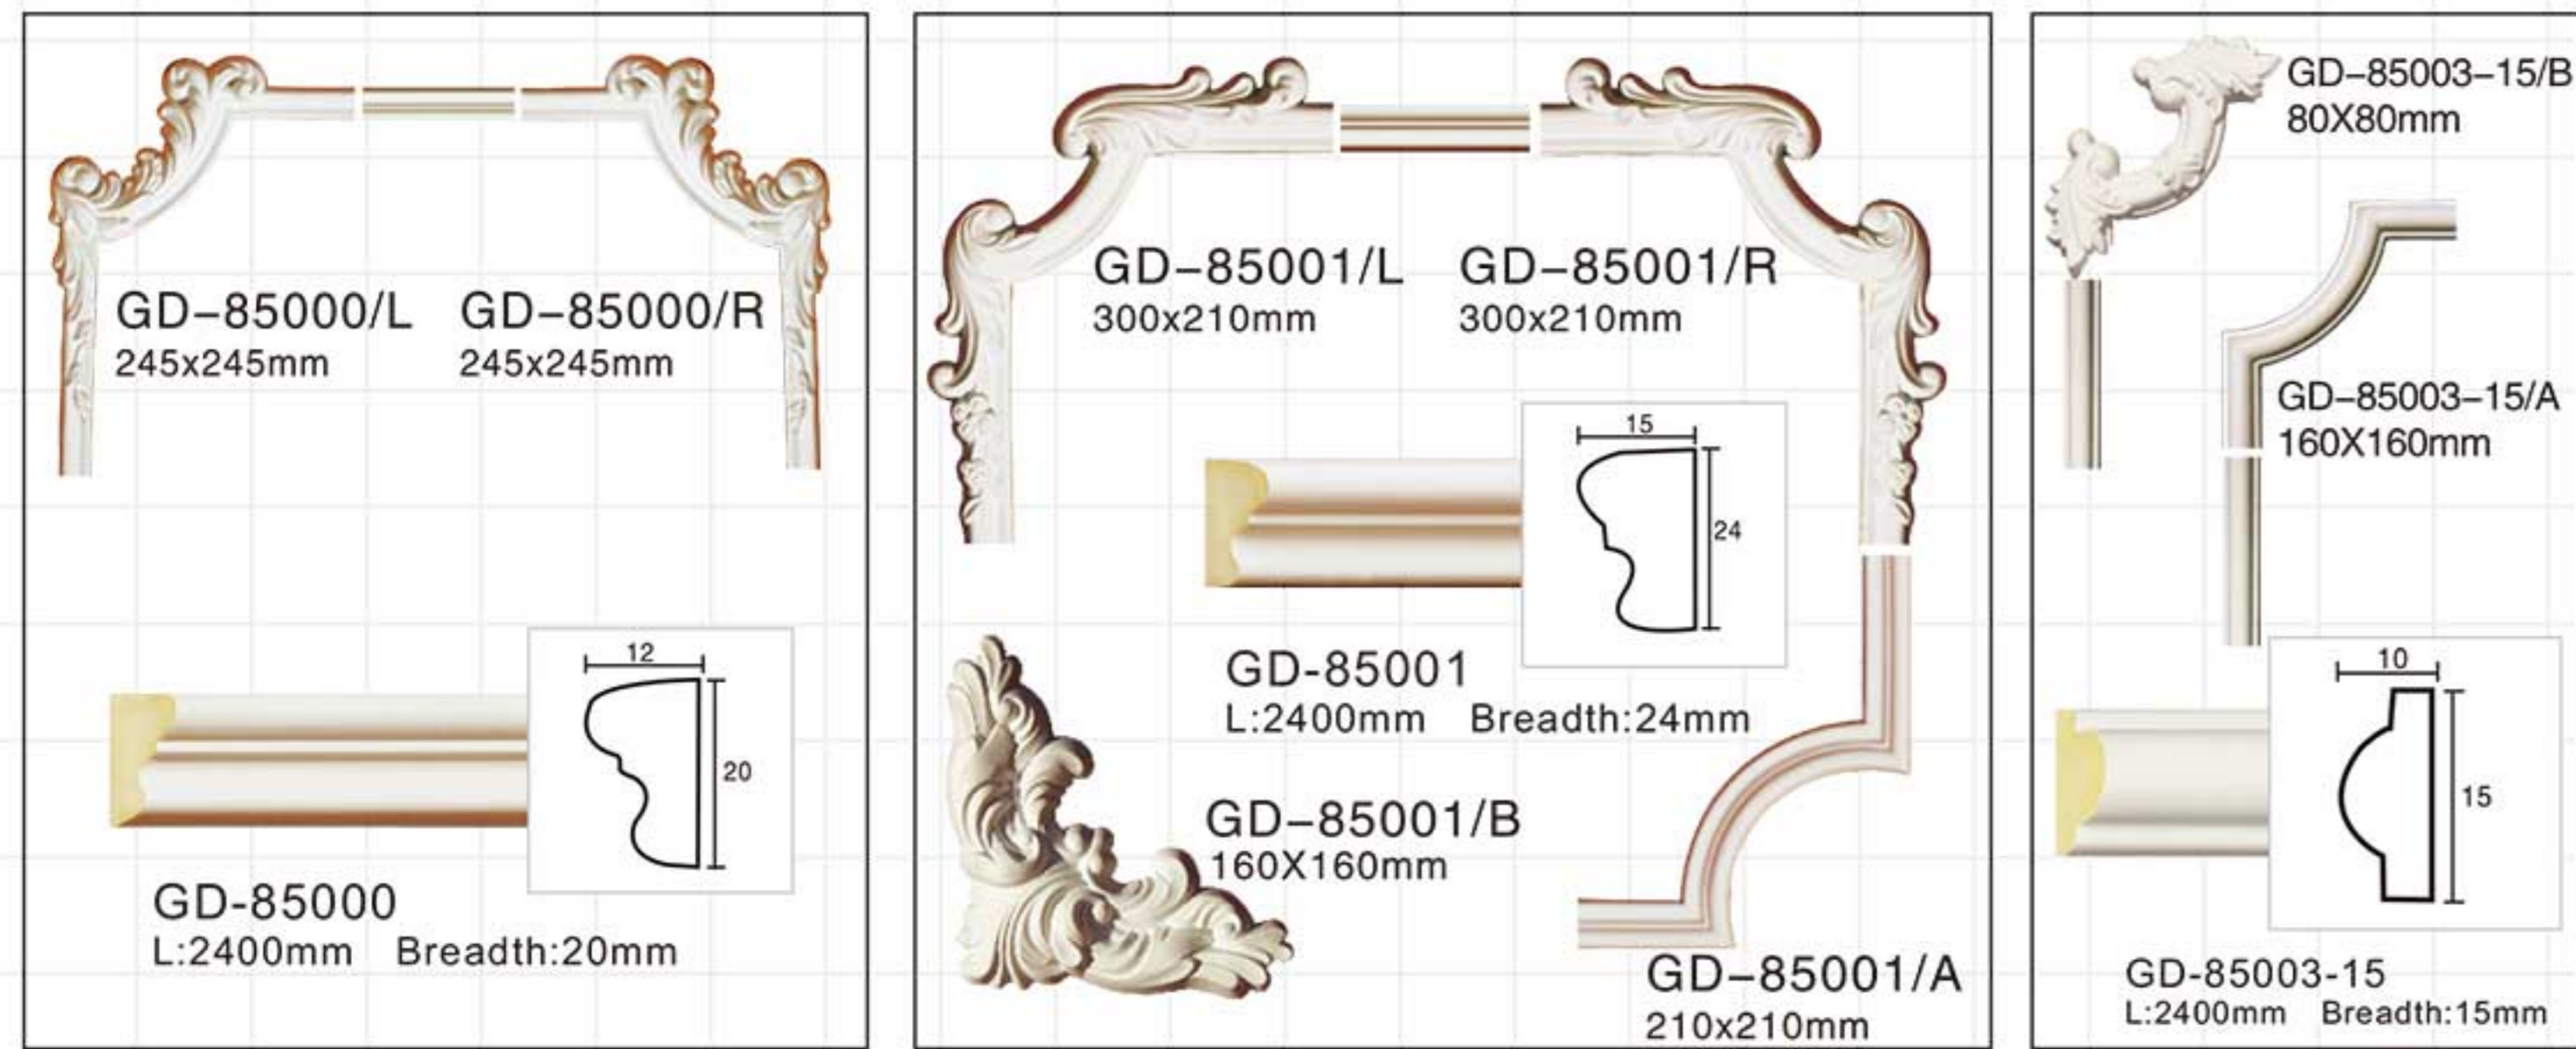

GD-85094-200 L:2400mm Breadth:200mm

GD-85112 L:2400mm Breadth:100mm

Skirting series

GD-85050 L:2400mm Breadth:98mm

GD-85090 L:2400mm Breadth:150mm

GD-85055 L:2400mm Breadth:100mm

GD-85098 L:2400mm Breadth:100mm

GD-85060 L:2400mm Breadth:125mm

GD-85102 L:2400mm Breadth:79mm

GD-85067 L:2400mm Breadth:152mm

GD-85103 L:2400mm Breadth:107mm

GD-85083 L:2400mm Breadth:130mm

Carving panel mouldings-Corners

Carving panel mouldings-Corners

PANEL MOULDINGS
-CORNERS

Carving panel mouldings-Corners

Carving panel mouldings-Corners

Carving panel mouldings-Corners

Carving panel mouldings-Corners

Carving panel mouldings-Corners

Carving panel mouldings-Corners