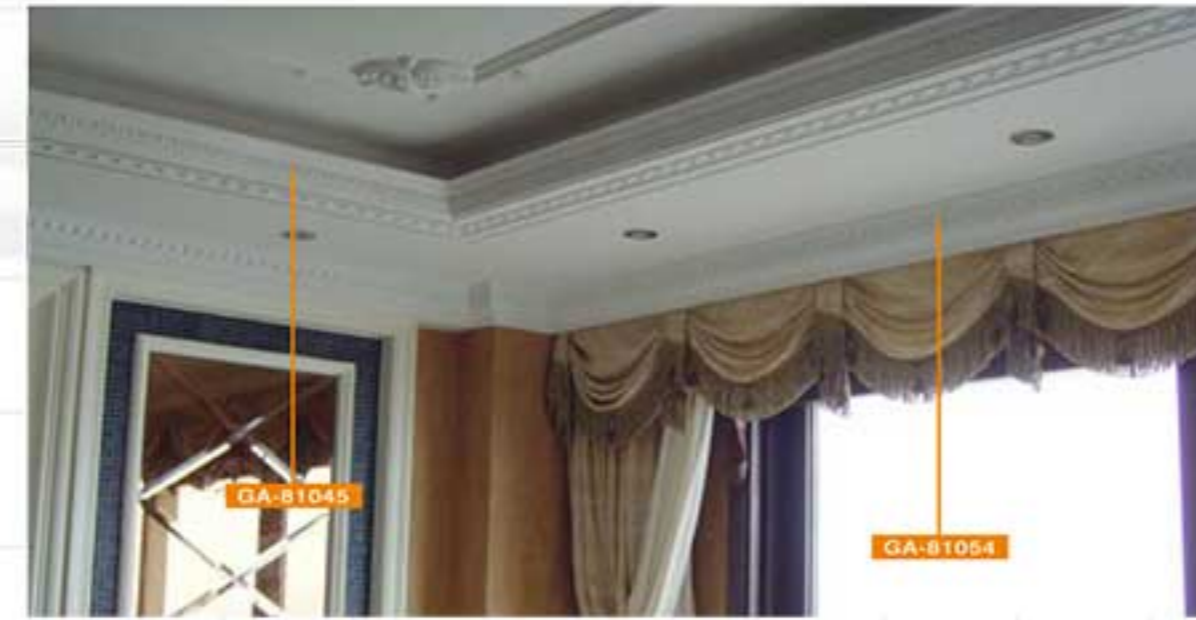

GA-81024
L:2400mm Breadth:109mm Pattern:204mm

GA-81025
L:2400mm Breadth:104mm Pattern:205mm

Carving crown mouldings

Carving crown mouldings

GA-81044-60
L:2400mm Breadth:85mm Pattern:120mm

GA-81044-85
L:2400mm Breadth:118mm Pattern:150mm