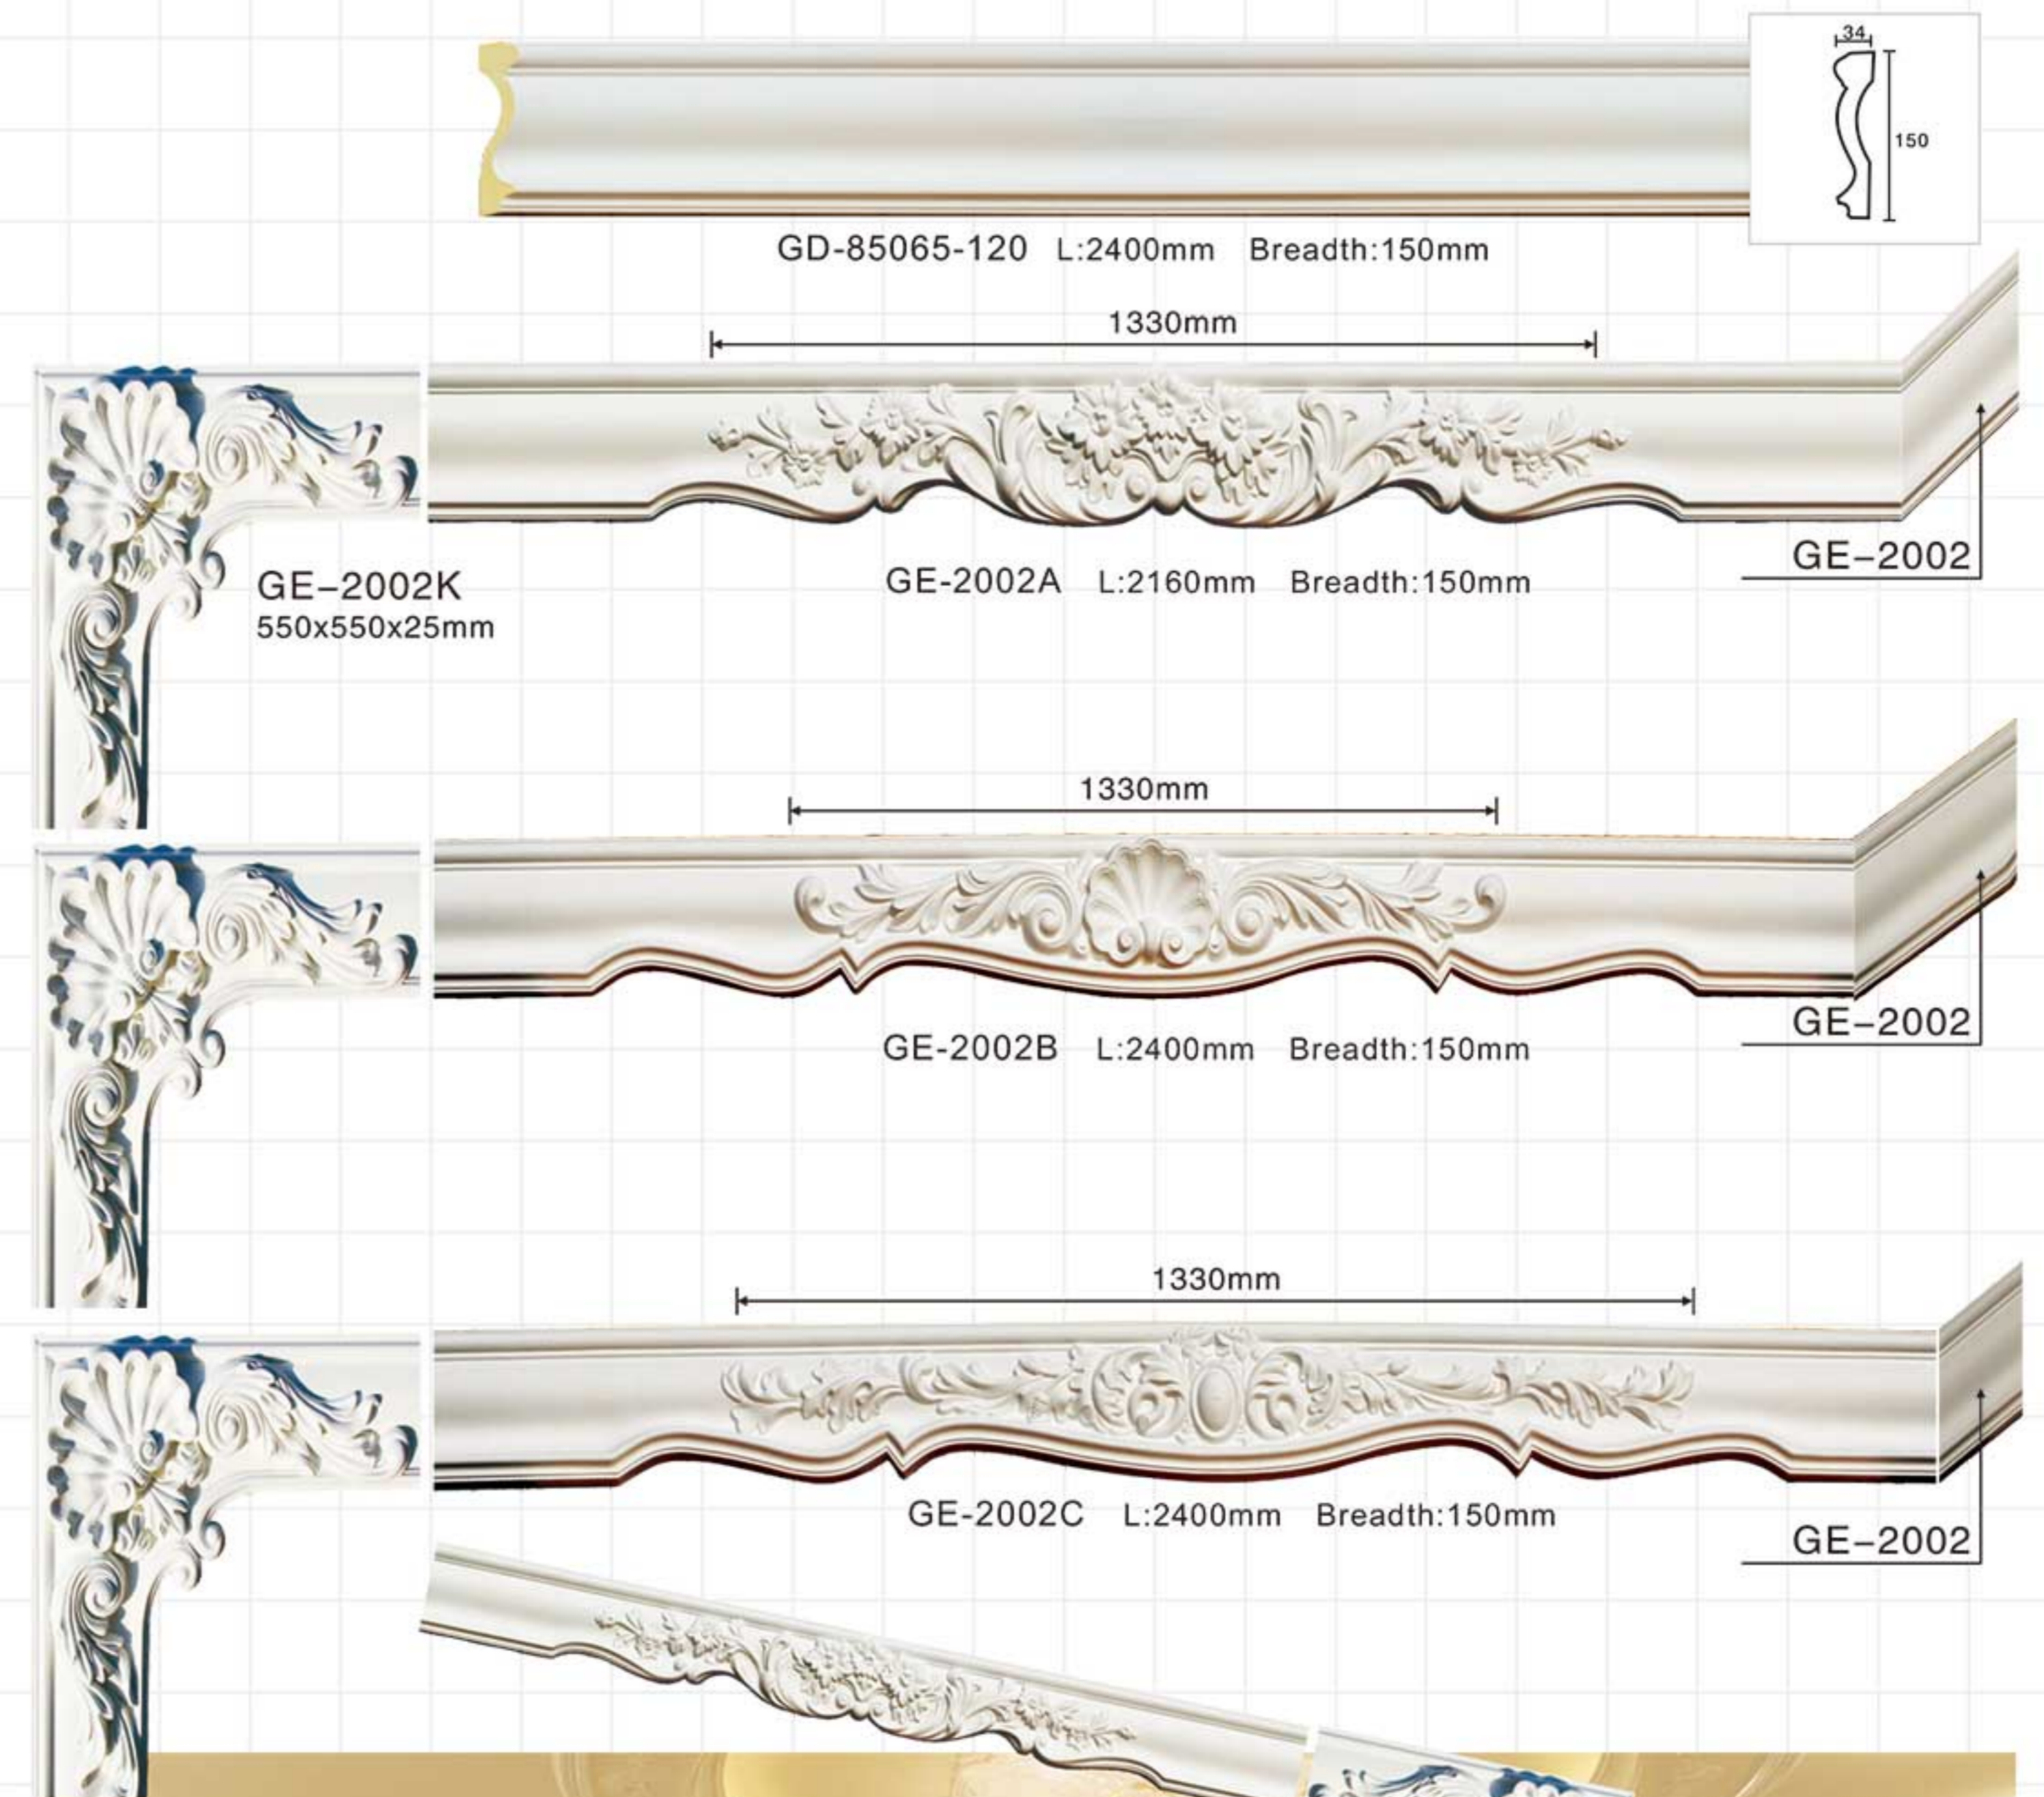

±5mm

GS-9141 1036X265X18mm

GS-9127 2440x600x35mm

Wall boards

Wall boards

GS-9204 1600x2400x13-45mm

GS-9203 1600x2400x20-25mm

GS-9203 (Bronze)

Wall boards

GS-9201 白色 900x2100x40mm

GS-9201 (Bronze)

Wall boards

GS-9211 1200x1950x25mm

Wall boards

Wall boards

GS-9202 1200x800x20mm

GS-9213

1200x2000x12~20mm

GS-9202 (Gold with Silver)

GS-9202 (Bronze)

GS-9213 (Gold with Silver) 1200x1600x12~20mm

Curtain box

Curtain box

Door surroundings

Door surroundings

Size Marking: HxWxD

Door surroundings

Door surroundings

Size Marking: HxWxD

Door surroundings

Door surroundings

Size Marking: HxWxD