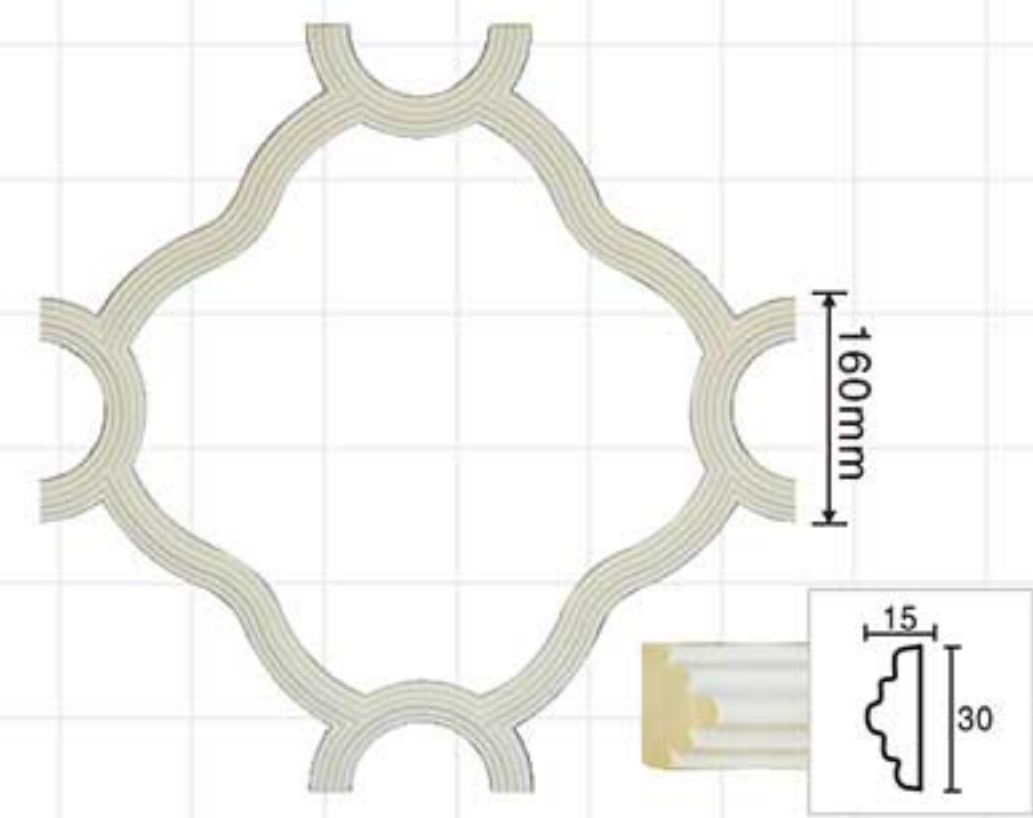

M-7407
D:550x550x15mm