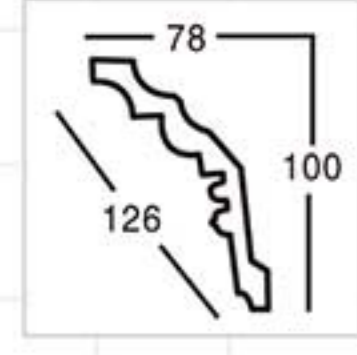

GA-81045
Length □ 2400mm
Breadth: 101mm
Pattern: 45mm

GA-81038
Length □ 2400mm
Breadth: 114mm
Pattern: 200mm

GA-81049
Length □ 2400mm
Breadth: 100mm
Pattern: 60mm

GA-81038
Length □ 2400mm
Breadth: 114mm
Pattern: 200mm

GA-81049
Length □ 2400mm
Breadth: 100mm
Pattern: 60mm

Color Effect

Color Effect

GA-81051-80
Length □ 2400mm
Breadth: 114mm
Pattern: 200mm

Partial Gold leaf

GA-81058
Length □ 2400mm
Breadth: 121mm
Pattern: 40mm

Champagne Gold

GA-81069
Length □ 2400mm
Breadth: 128mm
Pattern: 144mm

Famille rose

GA-81071
Length □ 2400mm
Breadth: 145mm
Pattern: 77mm

Hand Paiting Silver

GA-81083
Length □ 2400mm
Breadth: 126mm
Pattern: 122mm

Hand painting champagne Gold

GA-81091
Length □ 2400mm
Breadth: 127mm
Pattern: 810mm

Gold with Silver

GA-81095
Length □ 2400mm
Breadth: 116mm
Pattern: 100mm

Crack silver

GA-81119
Length □ 2400mm
Breadth: 140mm
Pattern: 20mm