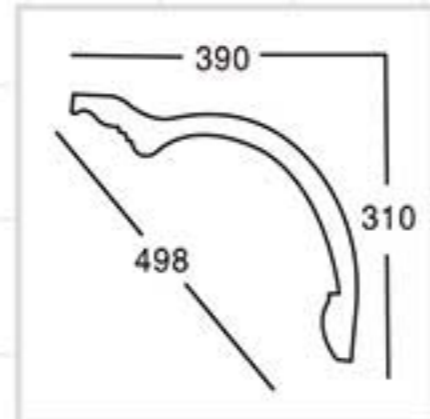

Carving crown mouldings

GA-81174
L:2400mm
Breadth:498mm
Pattern:1310mm