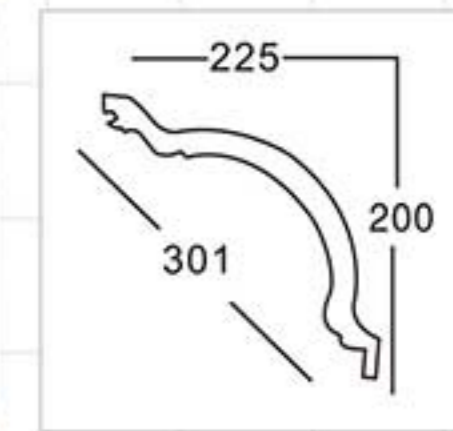

Carving crown mouldings

GA-81174
L:2400mm
Breadth:498mm
Pattern:1310mm

GA-81174/X
700x680x210mm

piece together : (GA-81174/X+GA-81174)

piece together : (GA-81174/X+GA-81170)

Carving crown mouldings

GA-81167
L:2400mm
Breadth:301mm
Pattern:100mm