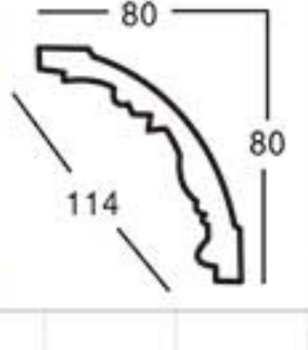

Color Effect

Color Effect

Color Effect

Color Effect

GA-81039-80 Gold with Silver
 Breadth:114mm
 Pattern:200mm
 Length□2400mm

GA-81039-80 Off white
 Breadth:114mm
 Pattern:200mm
 Length□2400mm

Color Effect

Color Effect

GA-81088-100 Gold with Silver
 Breadth:133mm
 Pattern:100mm
 Length□2400mm

GA-81088-100 Off white
 Breadth:133mm
 Pattern:100mm
 Length□2400mm

Color Effect

Color Effect

GA-81004
Length □ 2400mm
Breadth: 79mm
Pattern: 10mm

GA-81040-85
Length □ 2400mm
Breadth: 117mm
Pattern: 122mm

GA-81009
Length □ 2400mm
Breadth: 113mm
Pattern: 485mm

GA-81043
Length □ 2400mm
Breadth: 100mm
Pattern: 143mm

GA-81037-80
Length □ 2400mm
Breadth: 109mm
Pattern: 120mm

GA-81045
Length □ 2400mm
Breadth: 101mm
Pattern: 45mm

GA-81038
Length □ 2400mm
Breadth: 114mm
Pattern: 200mm

GA-81049
Length □ 2400mm
Breadth: 100mm
Pattern: 60mm

GA-81038
Length □ 2400mm
Breadth: 114mm
Pattern: 200mm