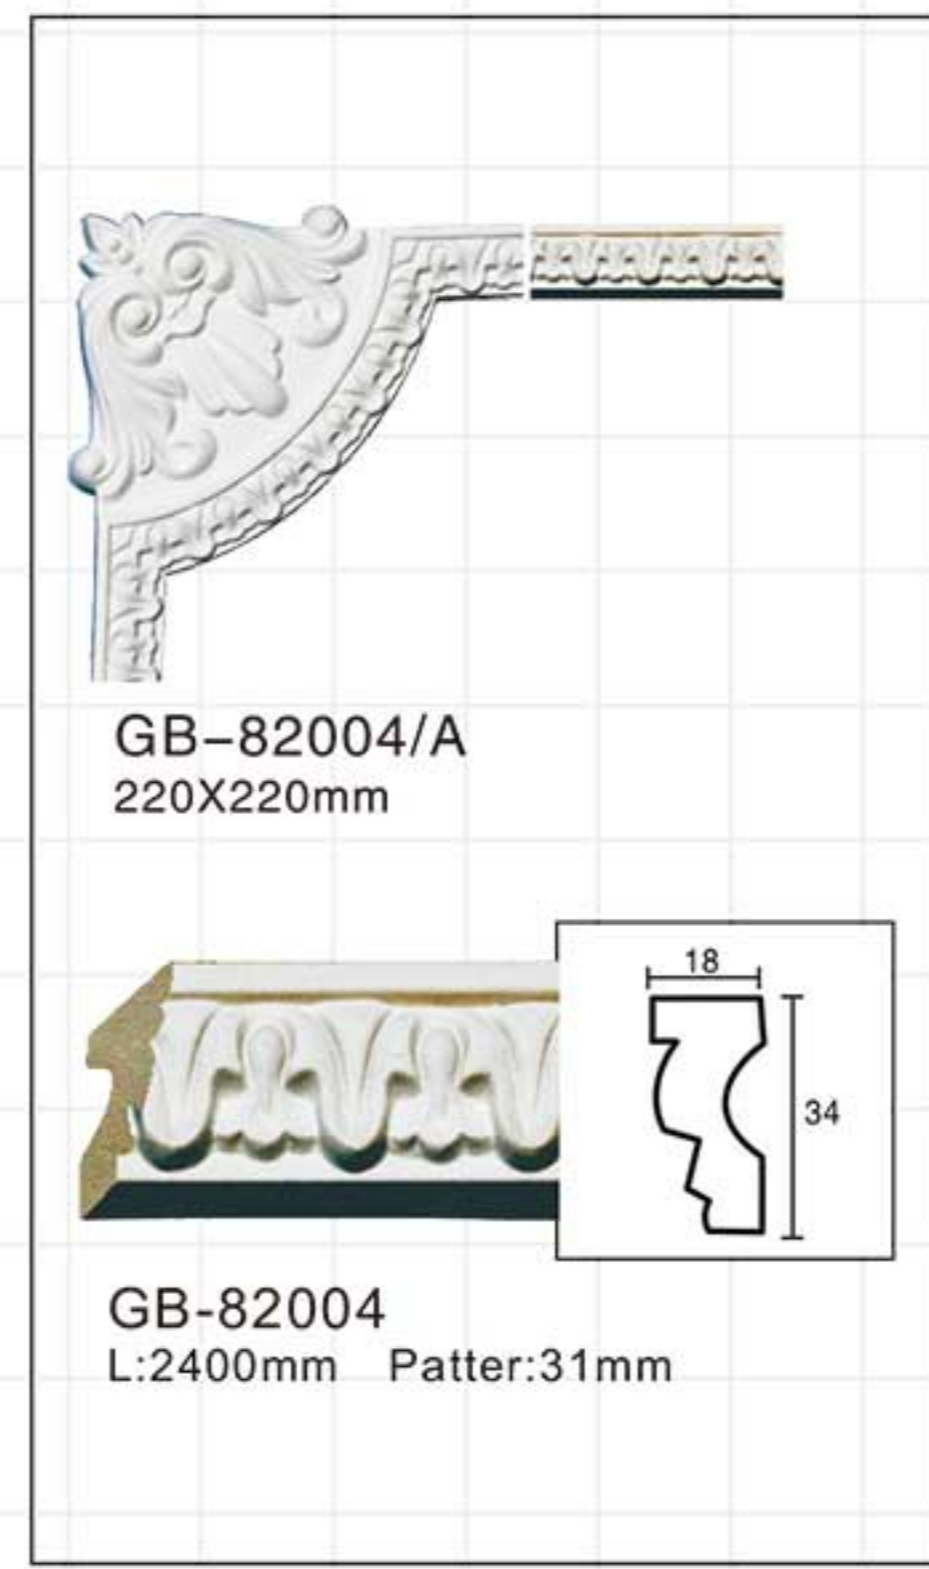

Carving panel mouldings-Corners

Carving panel mouldings-Corners