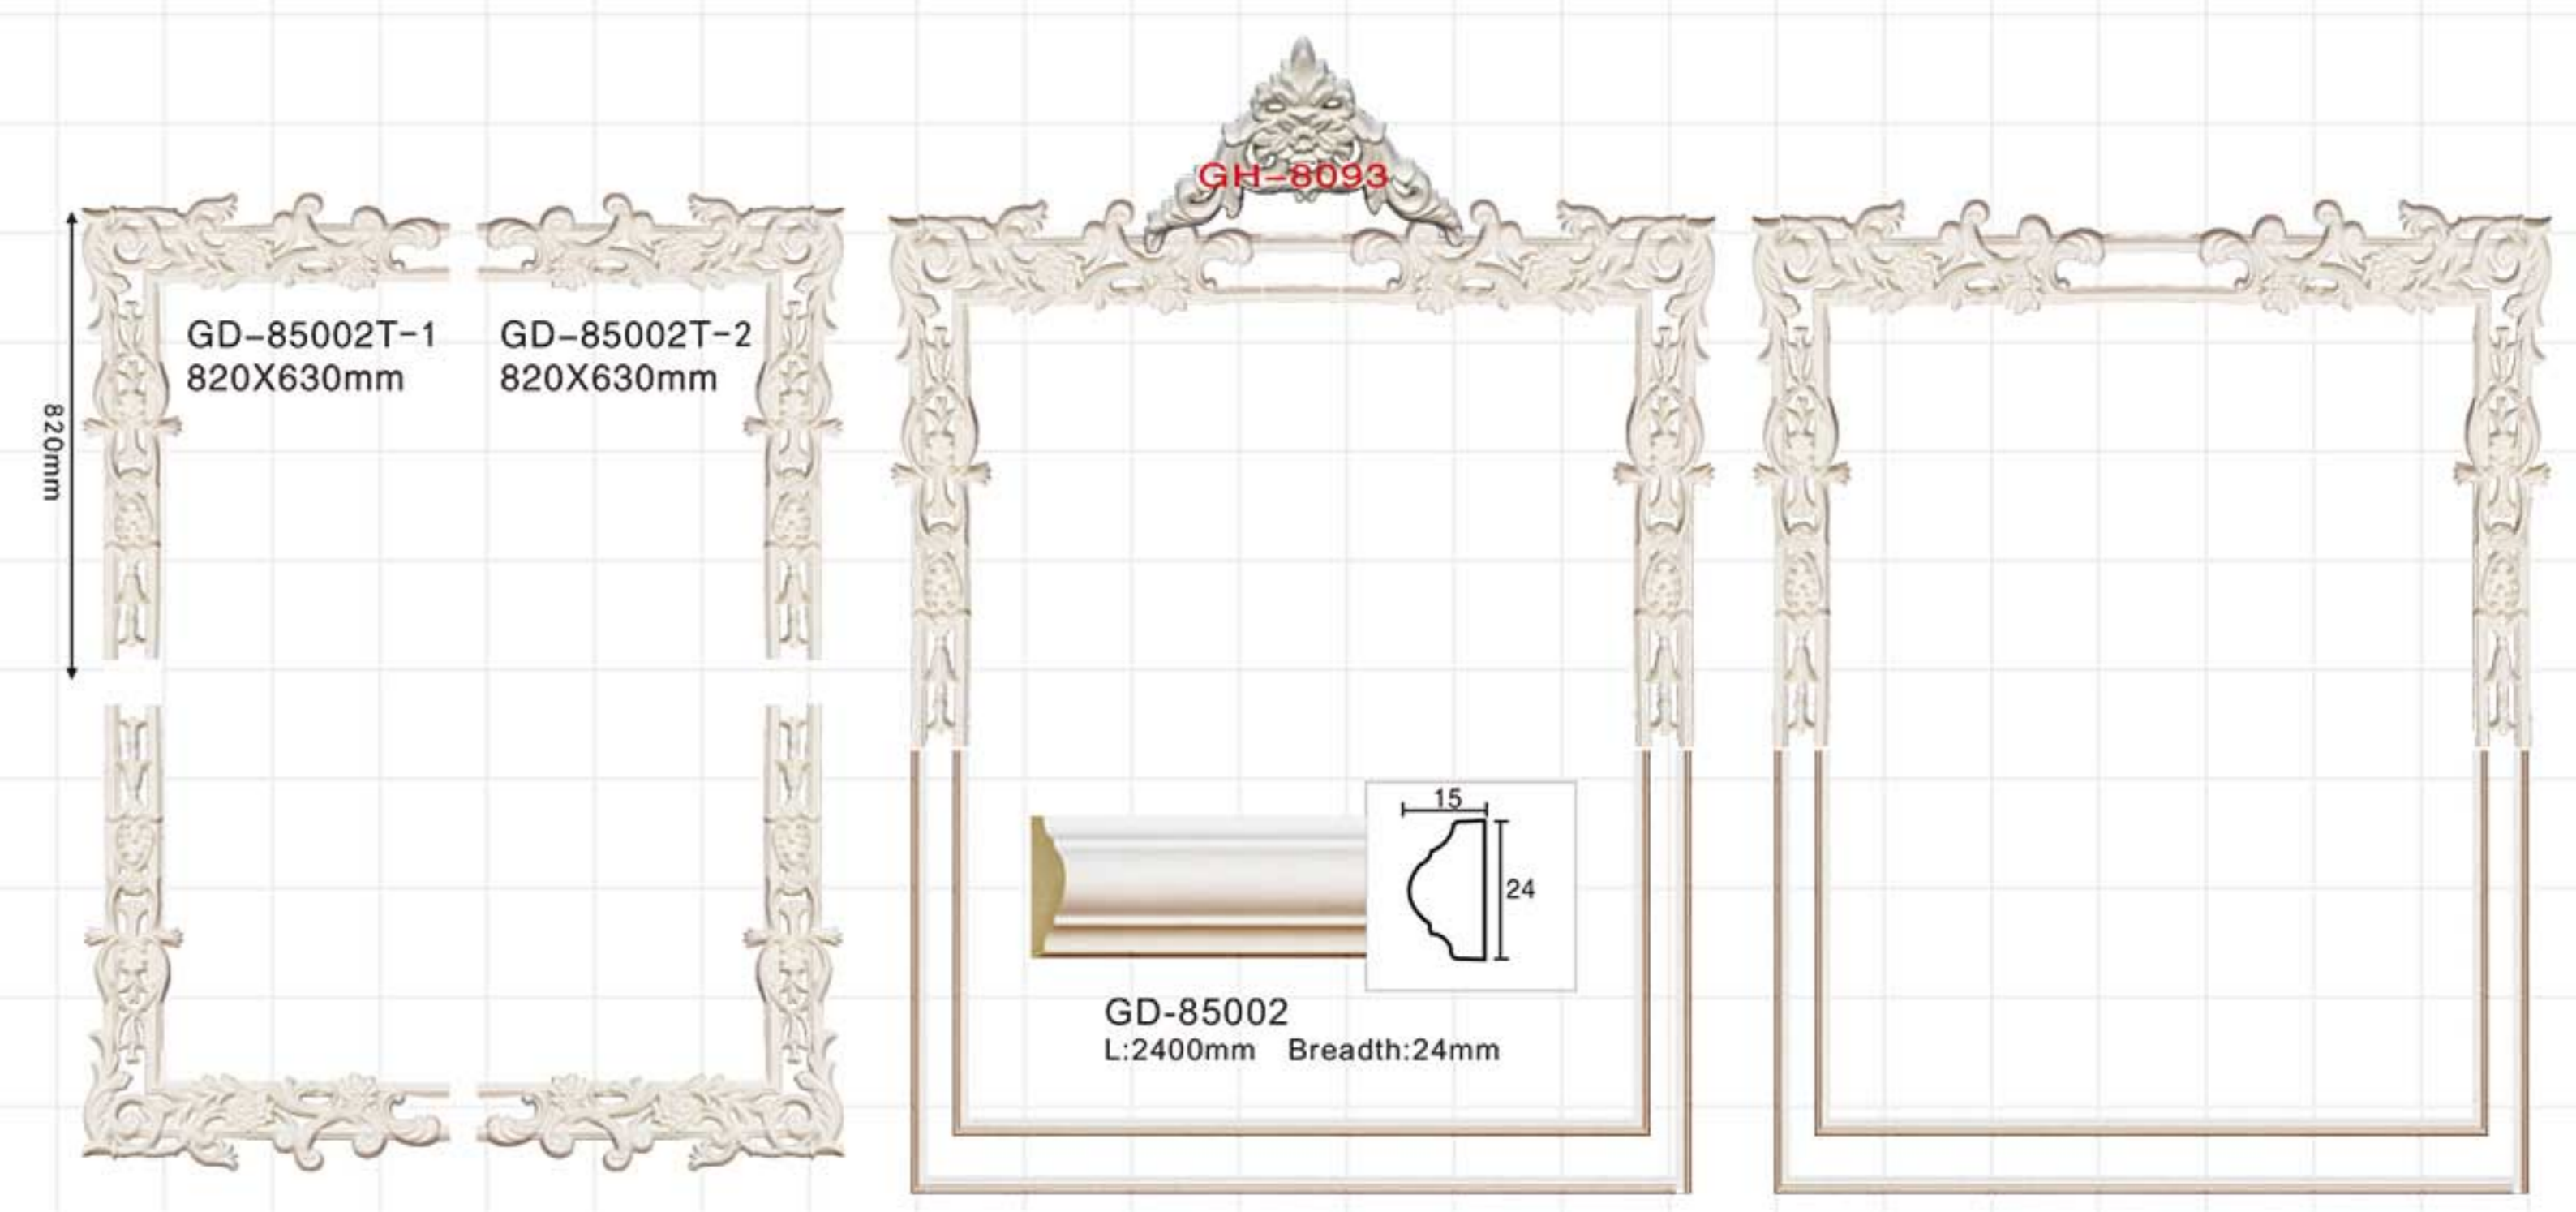

GD-85060 L:2400mm Breadth:125mm

GD-85102 L:2400mm Breadth:79mm

GD-85067 L:2400mm Breadth:152mm

GD-85103 L:2400mm Breadth:107mm

GD-85083 L:2400mm Breadth:130mm

Carving panel mouldings-Corners

Carving panel mouldings-Corners

PANEL MOULDINGS
-CORNERS

Carving panel mouldings-Corners

Carving panel mouldings-Corners

Carving panel mouldings-Corners

Carving panel mouldings-Corners

Carving panel mouldings-Corners

Carving panel mouldings-Corners