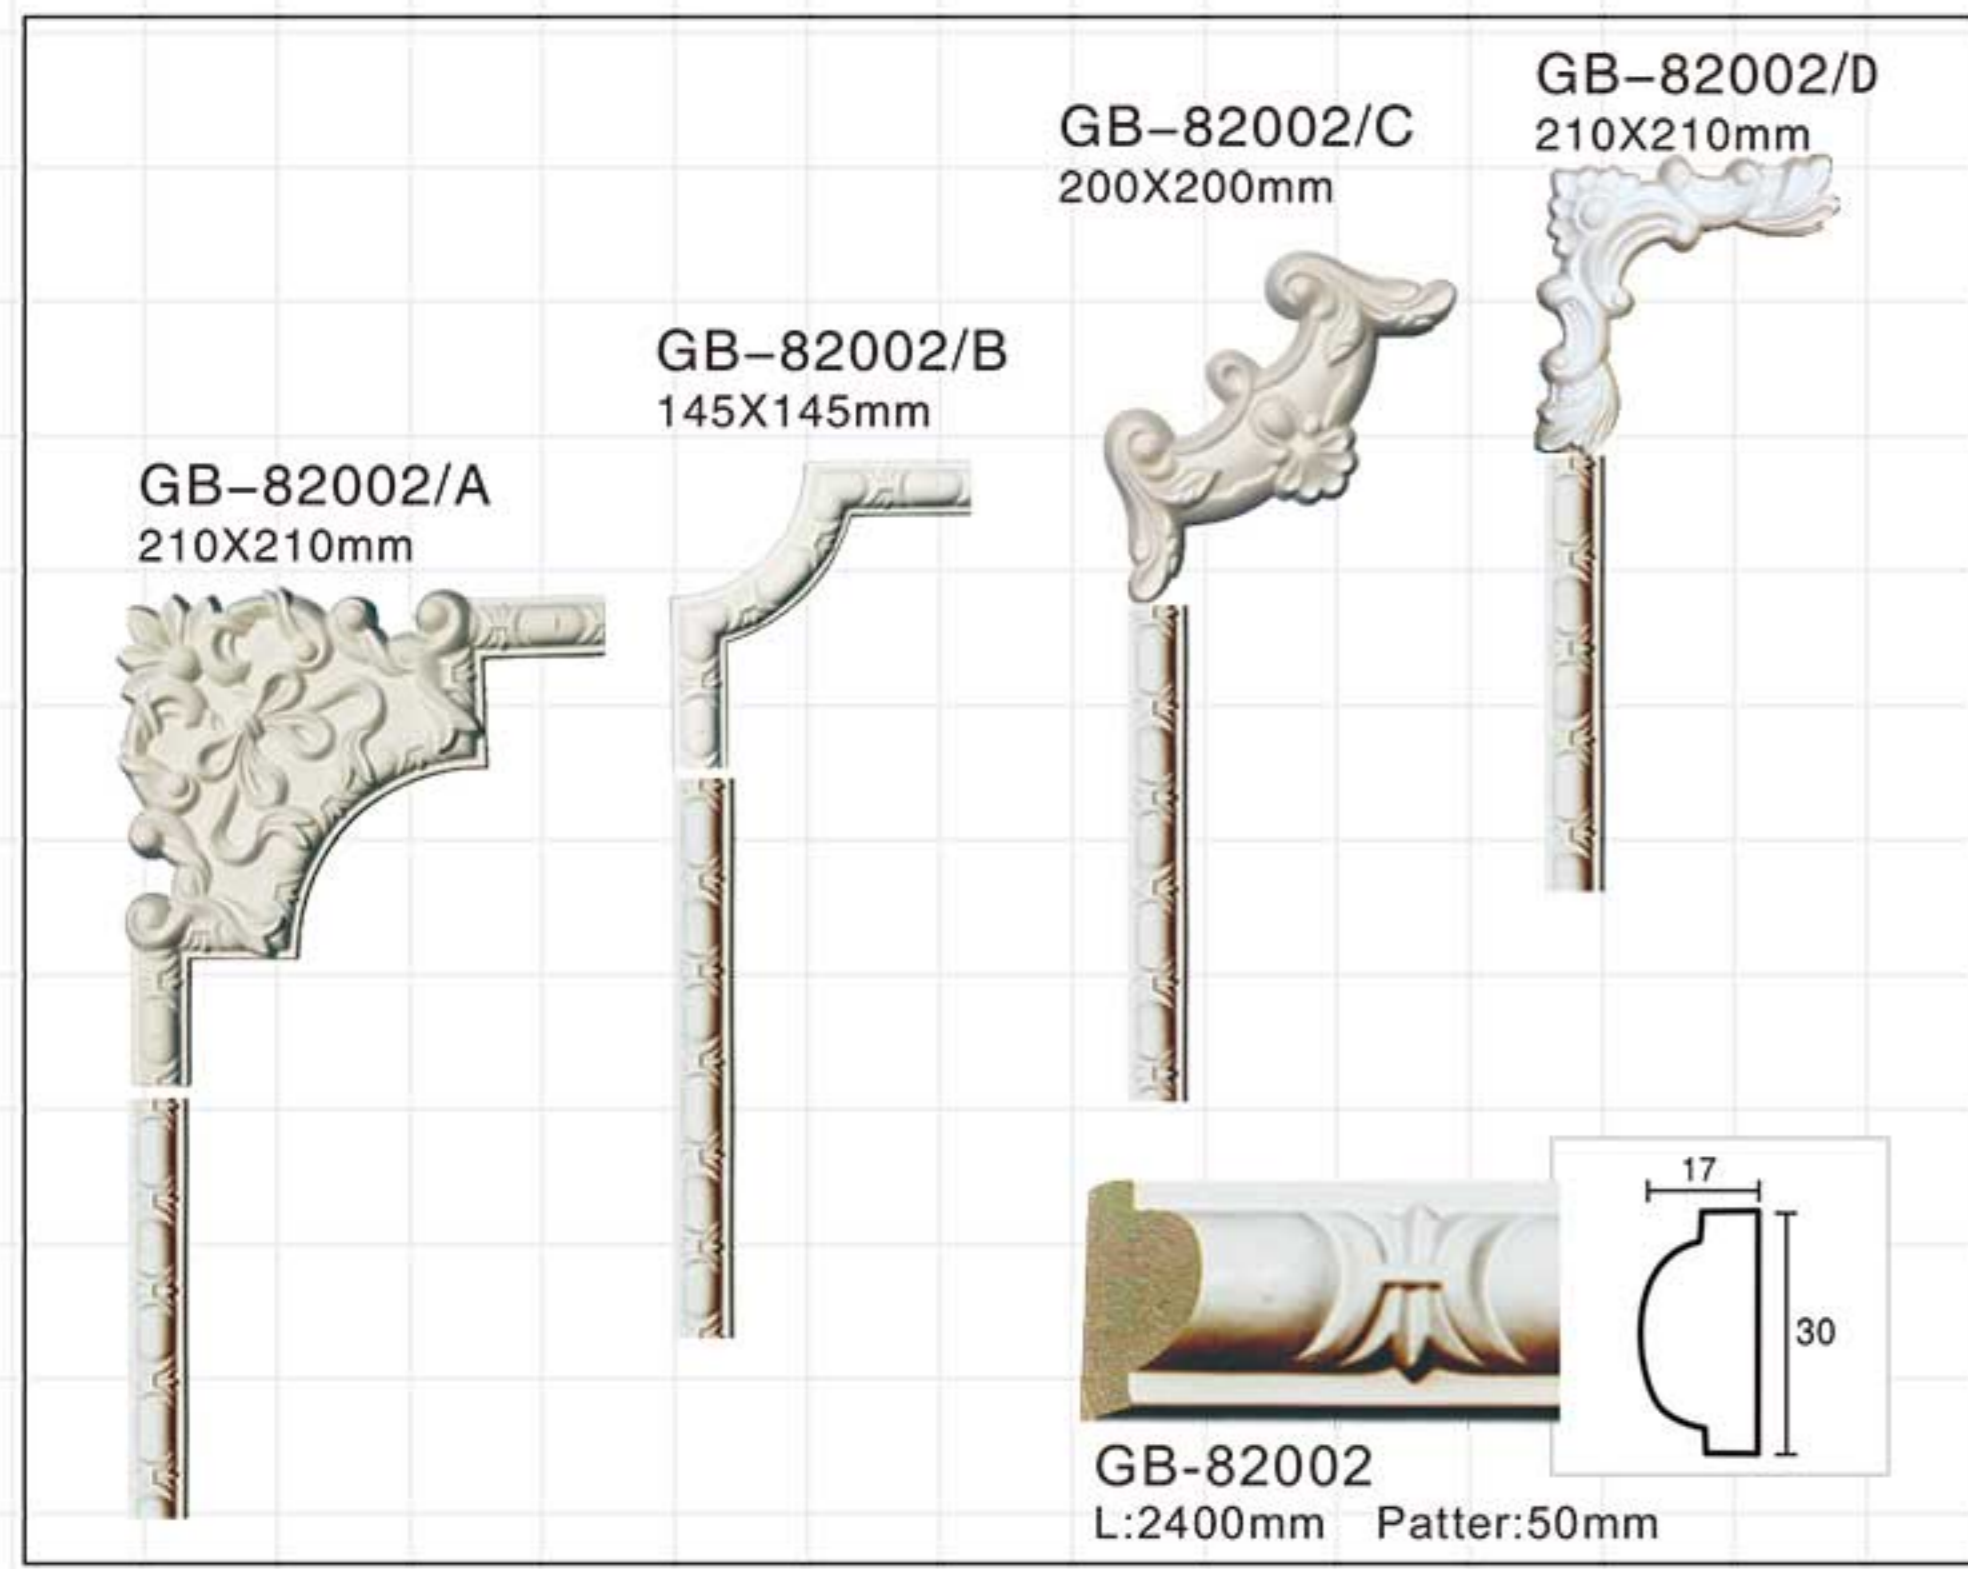

GD-85094-200 L:2400mm Breadth:200mm

GD-85112 L:2400mm Breadth:100mm

Skirting series

GD-85050 L:2400mm Breadth:98mm

GD-85090 L:2400mm Breadth:150mm

GD-85055 L:2400mm Breadth:100mm

GD-85098 L:2400mm Breadth:100mm

GD-85060 L:2400mm Breadth:125mm

GD-85102 L:2400mm Breadth:79mm

GD-85067 L:2400mm Breadth:152mm

GD-85103 L:2400mm Breadth:107mm

GD-85083 L:2400mm Breadth:130mm

Carving panel mouldings-Corners

Carving panel mouldings-Corners

PANEL MOULDINGS
-CORNERS

Carving panel mouldings-Corners

Carving panel mouldings-Corners

Carving panel mouldings-Corners

Carving panel mouldings-Corners

Carving panel mouldings-Corners

Carving panel mouldings-Corners