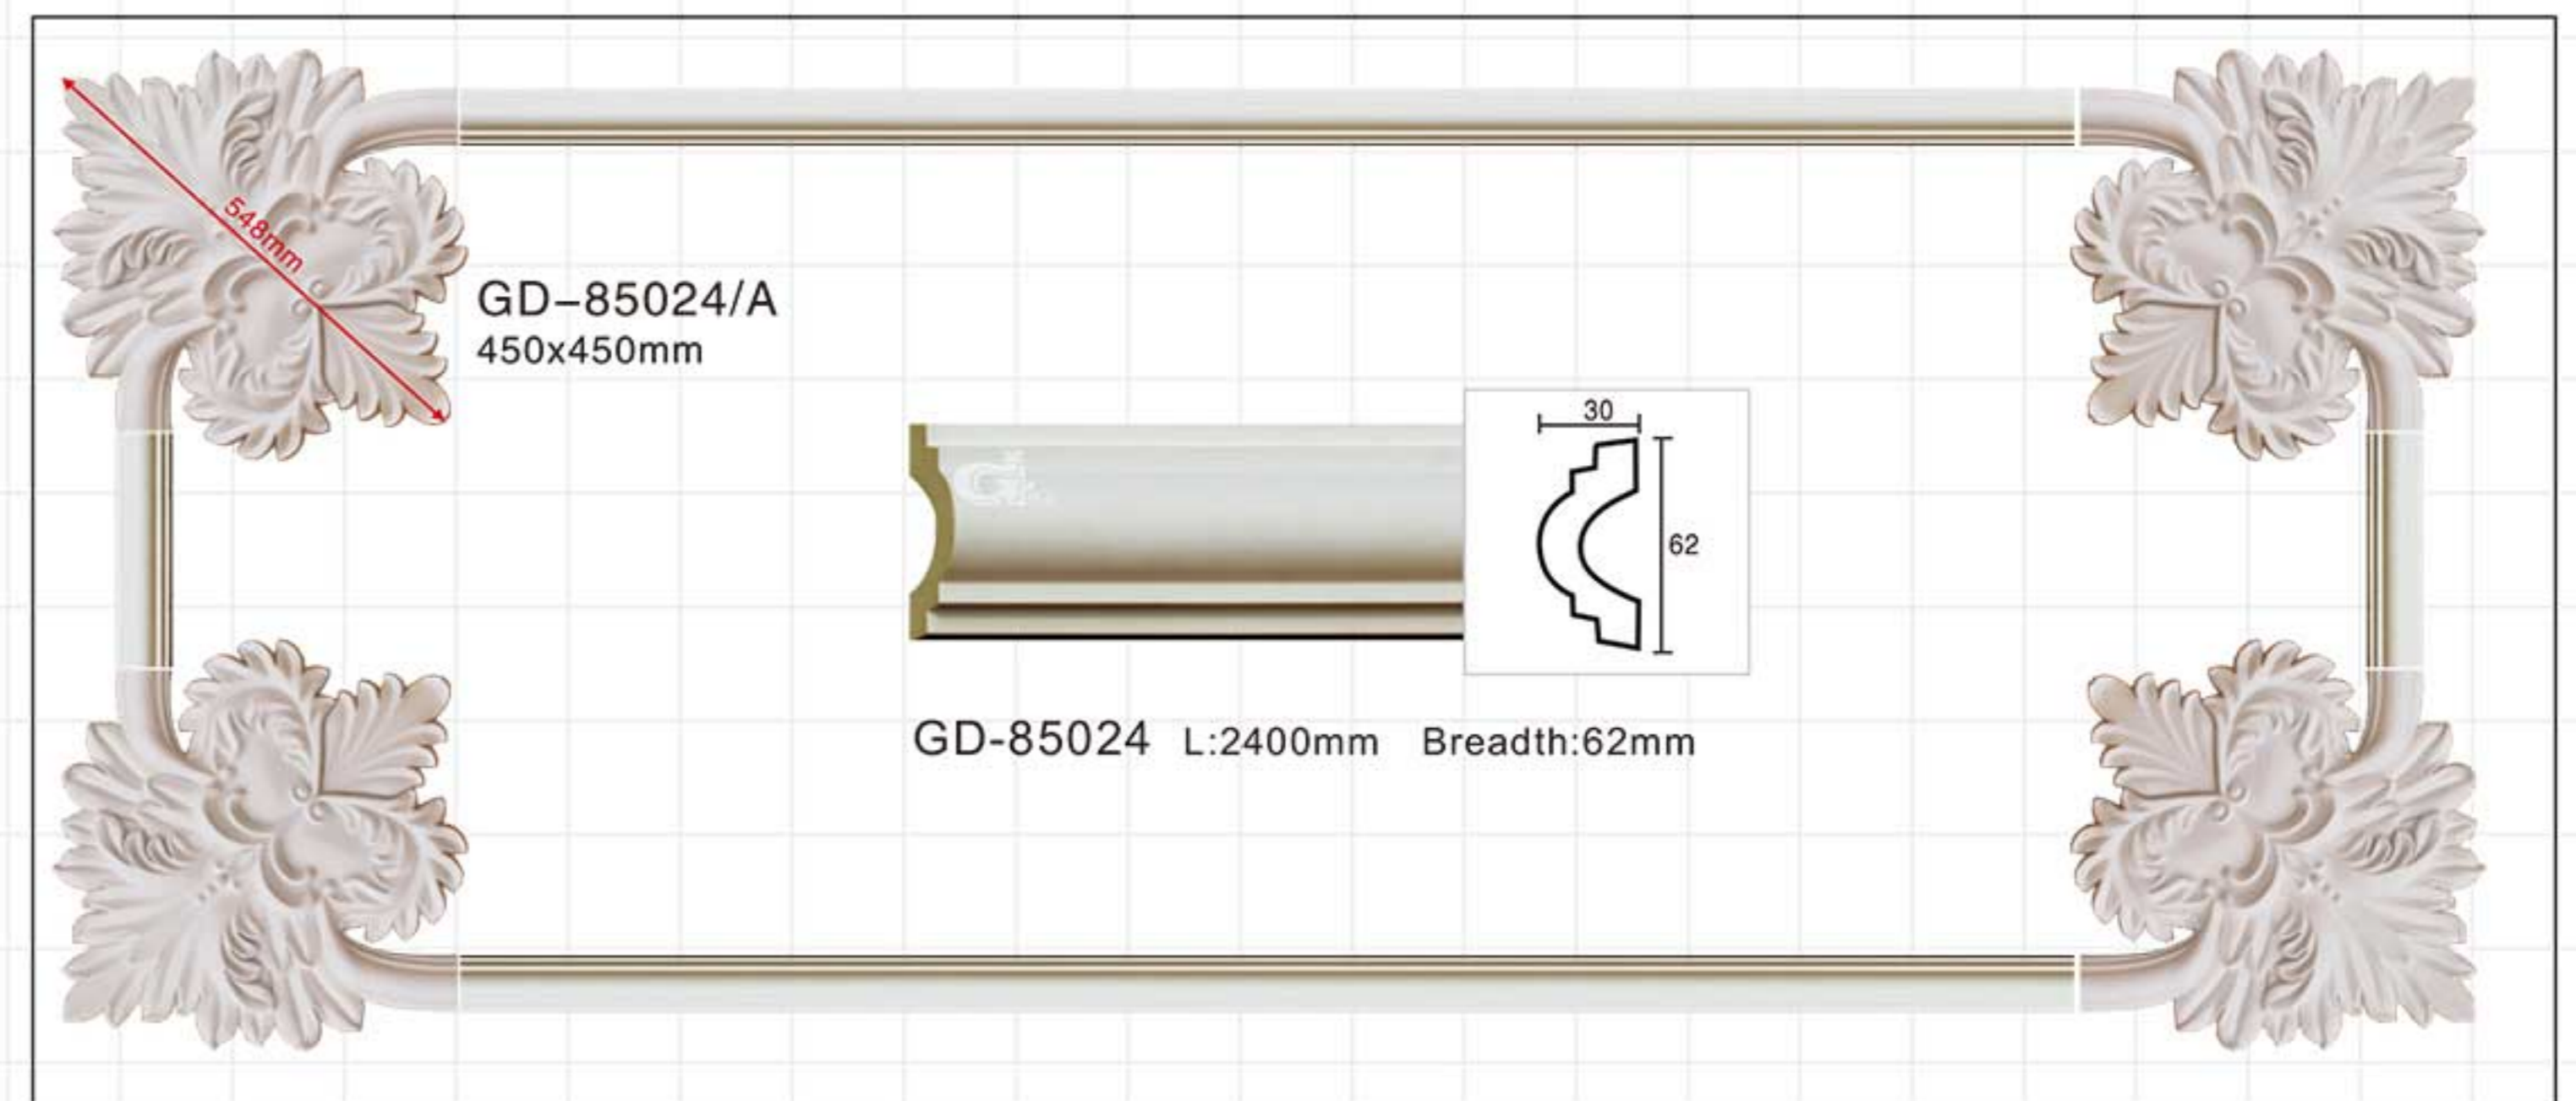

Carving panel mouldings-Corners

Carving panel mouldings-Corners