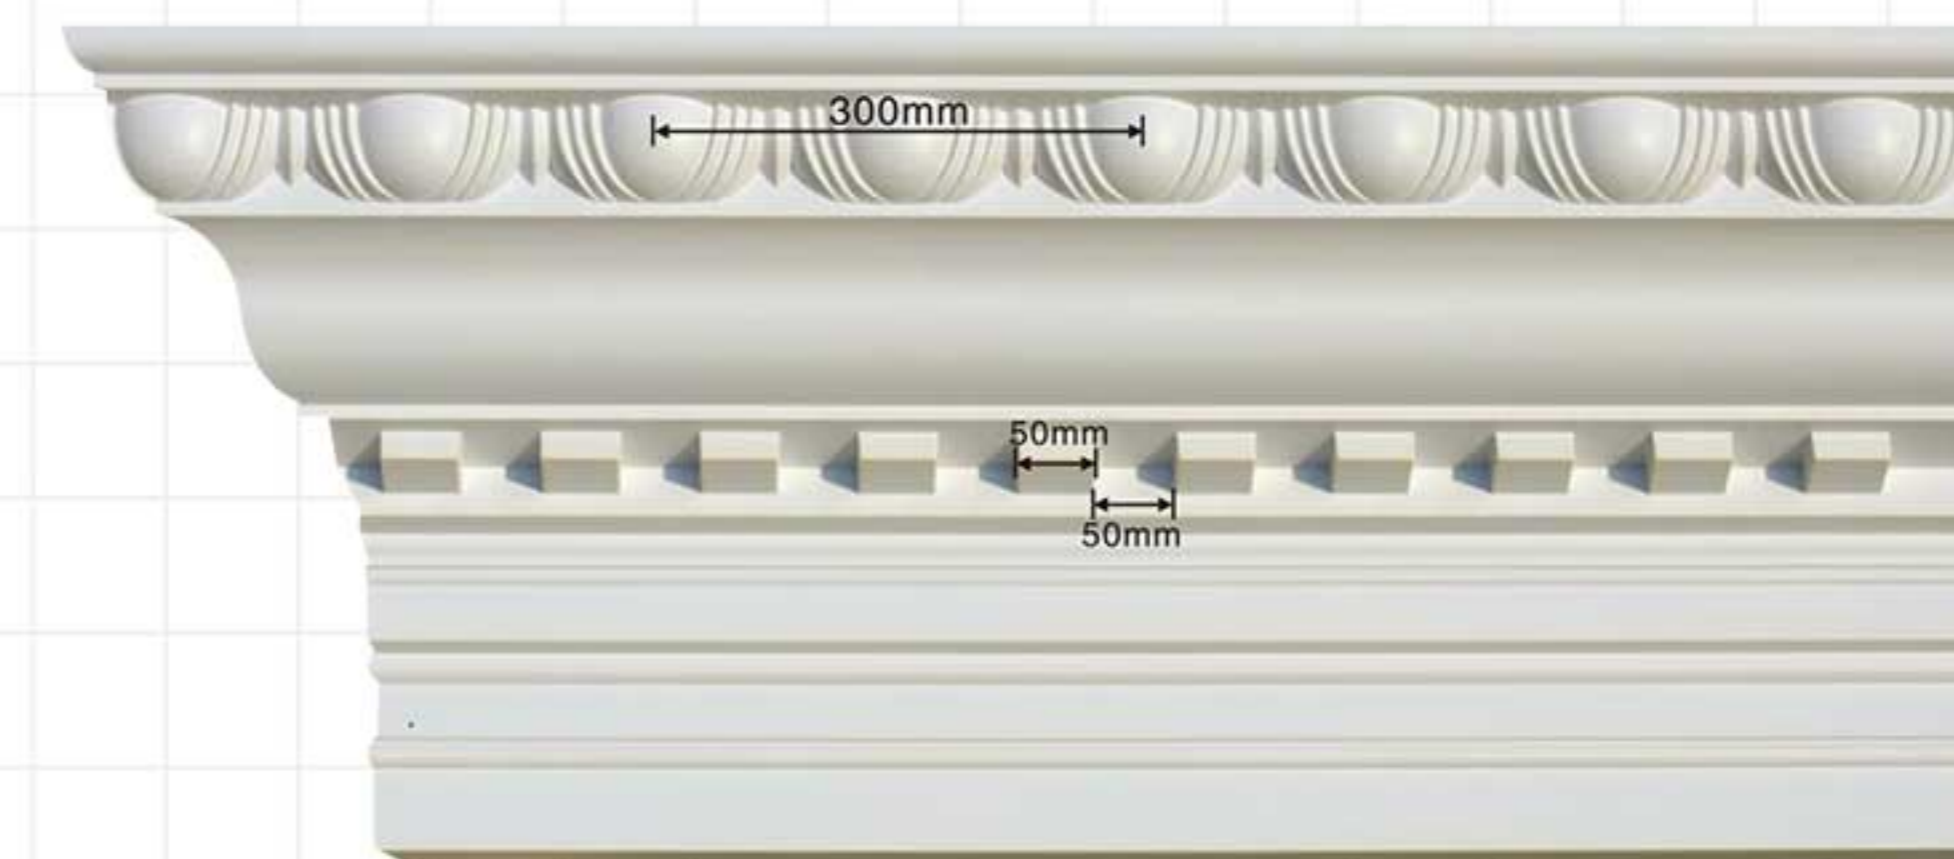

Carving crown mouldings

GA-81171
L:2100mm
Breadth:403mm
Pattern:60mm

GA-81172
L:2400mm
Breadth:585mm
Pattern:135mm

GA-81173
L:2100mm
Breadth:525mm
Pattern:60mm

GA-81179
L:2400mm
Breadth:519mm
Pattern:300mm