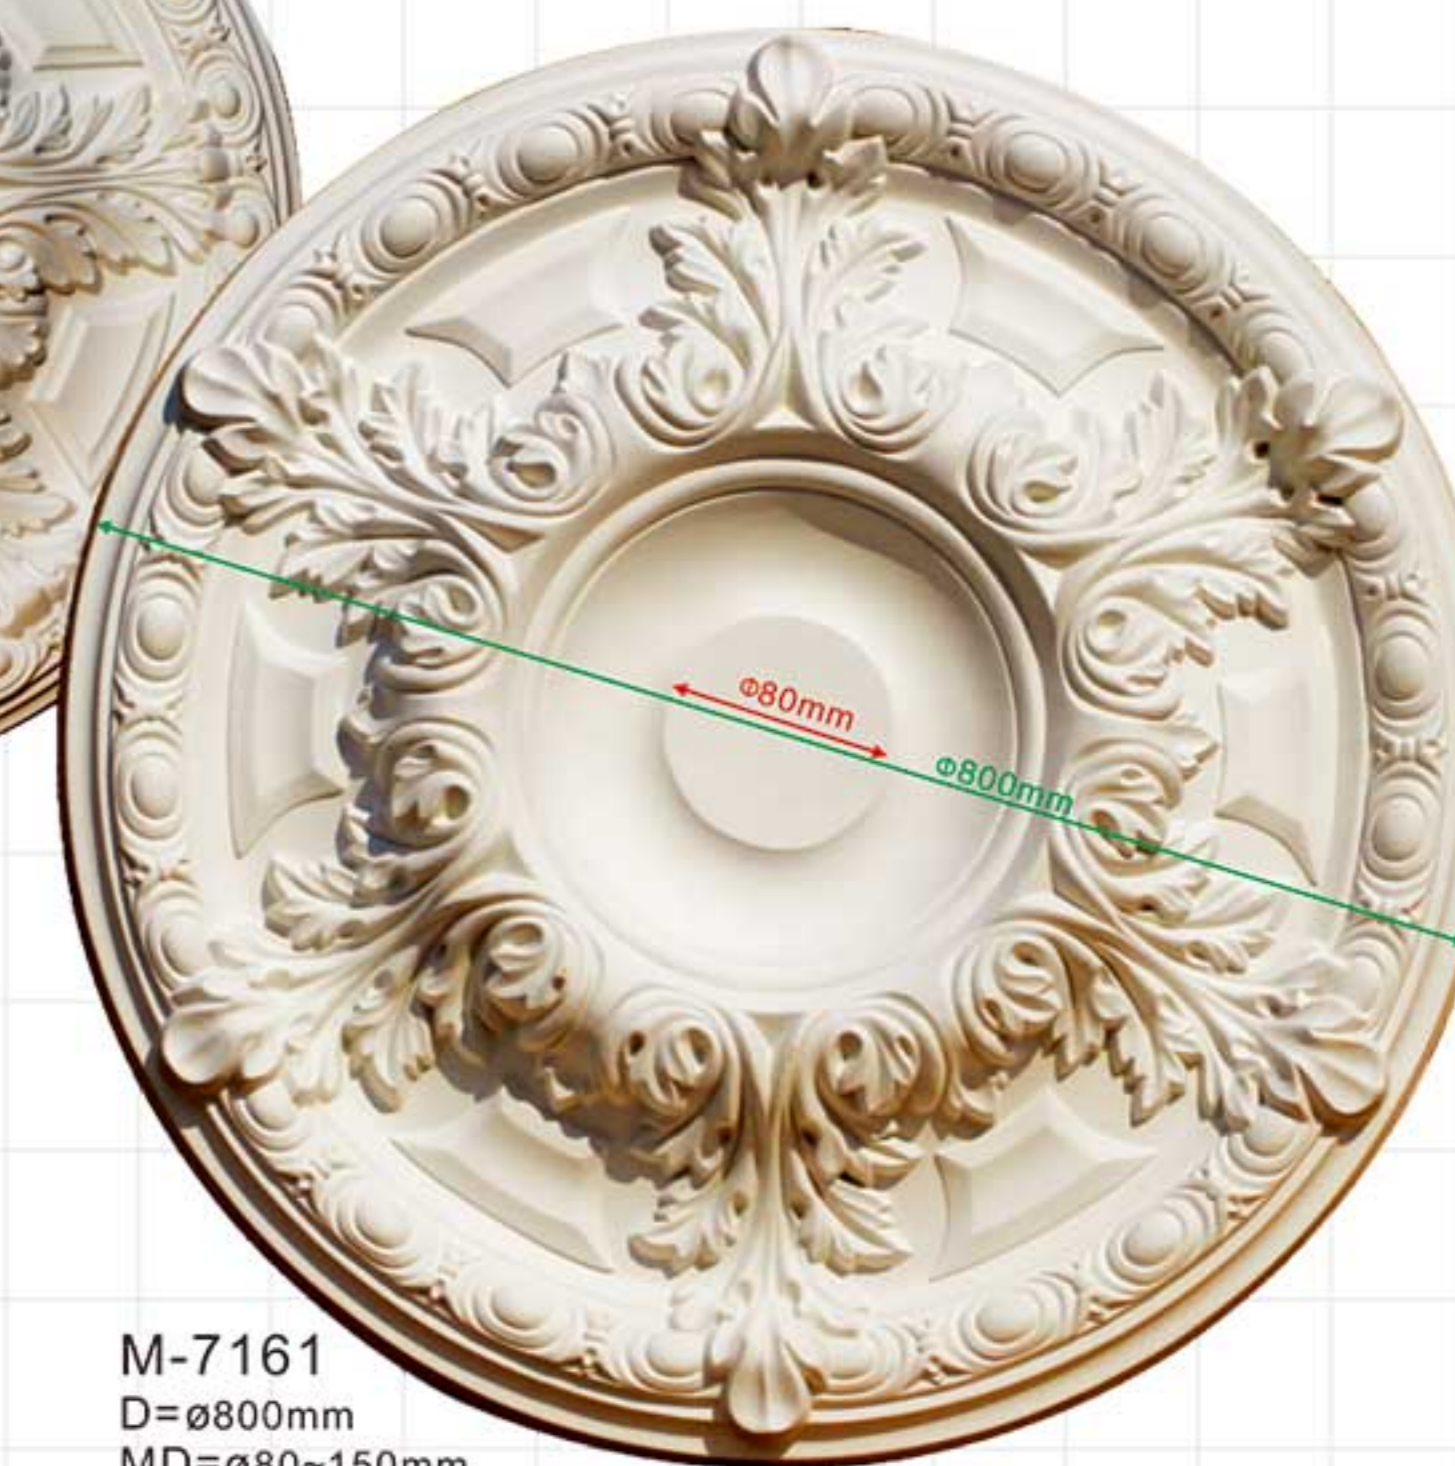

M-7161
D=ø800mm
MD=ø80-150mm

M-7122
D=ø625mm
MD=ø75-150mm

M-7118
D=ø490mm
MD=ø80-150mm

Rounded medallion

2020 New arrival, French style!

M-7193M
D=ø1000mm
MD=ø60mm
Base plate: 10mm

M-7193
D=ø800mm
MD=ø50mm
Base plate: 10mm