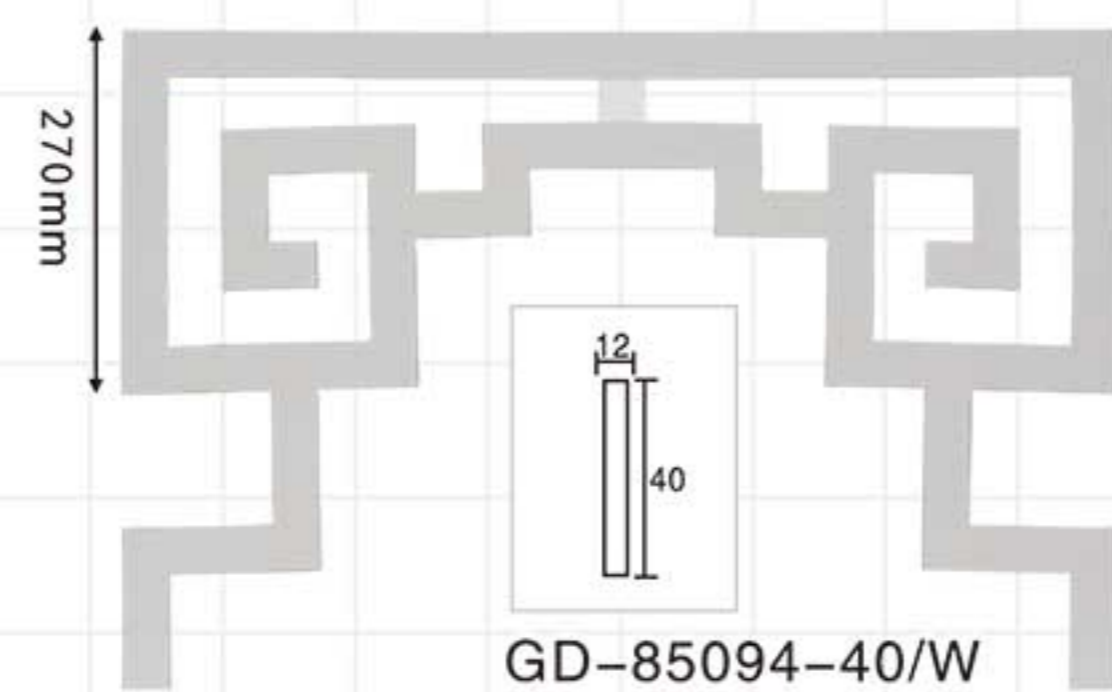

Champagne Gold

GB-82048
Length□2400mm
Breadth:85mm
Pattern:10mm

Antique gold

GB-82094
Length□2400mm
Breadth:84mm
Pattern:240mm

Partial Gold leaf

GB-82052-88
Length□2400mm
Breadth:87mm
Pattern:200mm

Gold and silver by hand

GB-82060
Length□2400mm
Breadth:98mm
Pattern:34mm

Antique silver

GB-82064
Length□2400mm
Breadth:100mm
Pattern:120mm

Antique silver

GB-82064
Length□2400mm
Breadth:100mm
Pattern:120mm

Gold with Silver

GB-82068
Length□2400mm
Breadth:104mm
Pattern:165mm

GD-82094-200 L:2400mm Breadth:200mm

GD-82095-30 L:2400mm

GD-82095-65 L:2400mm

GD-82095-250 L:2400mm

GD-82096 L:2400mm

GD-85094-40/W
750x500mm

GD-85094-40/A
465x465mm

GD-82094-40 L:2400mm Breadth:40mm