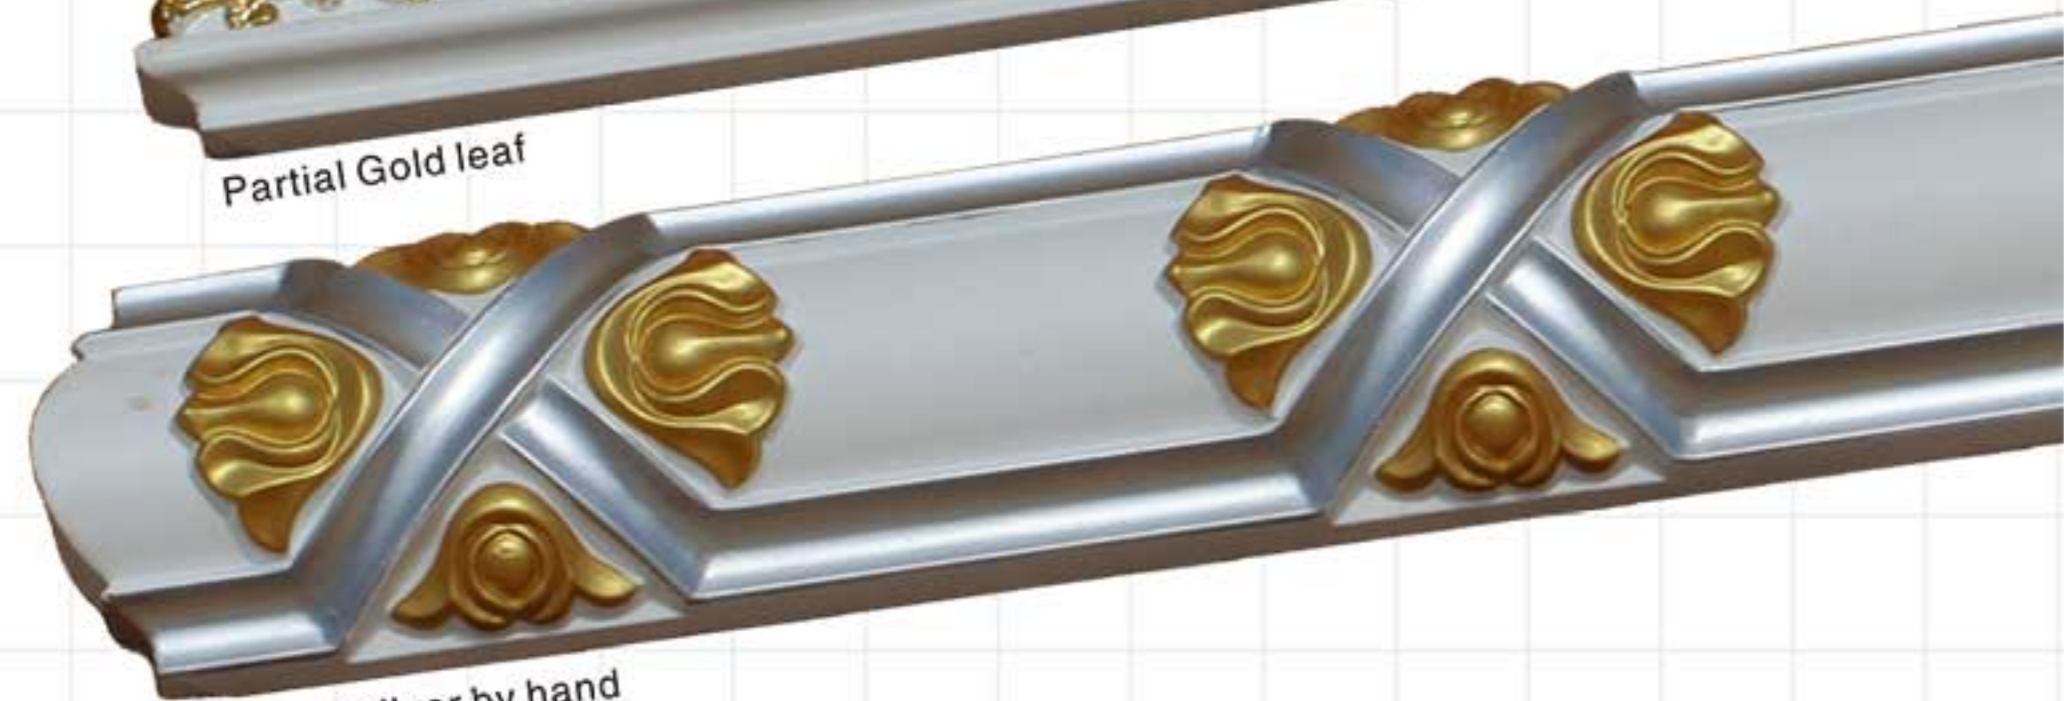

Champagne Gold

GB-82048
Length□2400mm
Breadth:85mm
Pattern:10mm

Antique gold

GB-82094
Length□2400mm
Breadth:84mm
Pattern:240mm

Partial Gold leaf

GB-82052-88
Length□2400mm
Breadth:87mm
Pattern:200mm

Gold and silver by hand

GB-82060
Length□2400mm
Breadth:98mm
Pattern:34mm

Antique silver

GB-82064
Length□2400mm
Breadth:100mm
Pattern:120mm

Antique silver

GB-82064
Length□2400mm
Breadth:100mm
Pattern:120mm

Gold with Silver

GB-82068
Length□2400mm
Breadth:104mm
Pattern:165mm