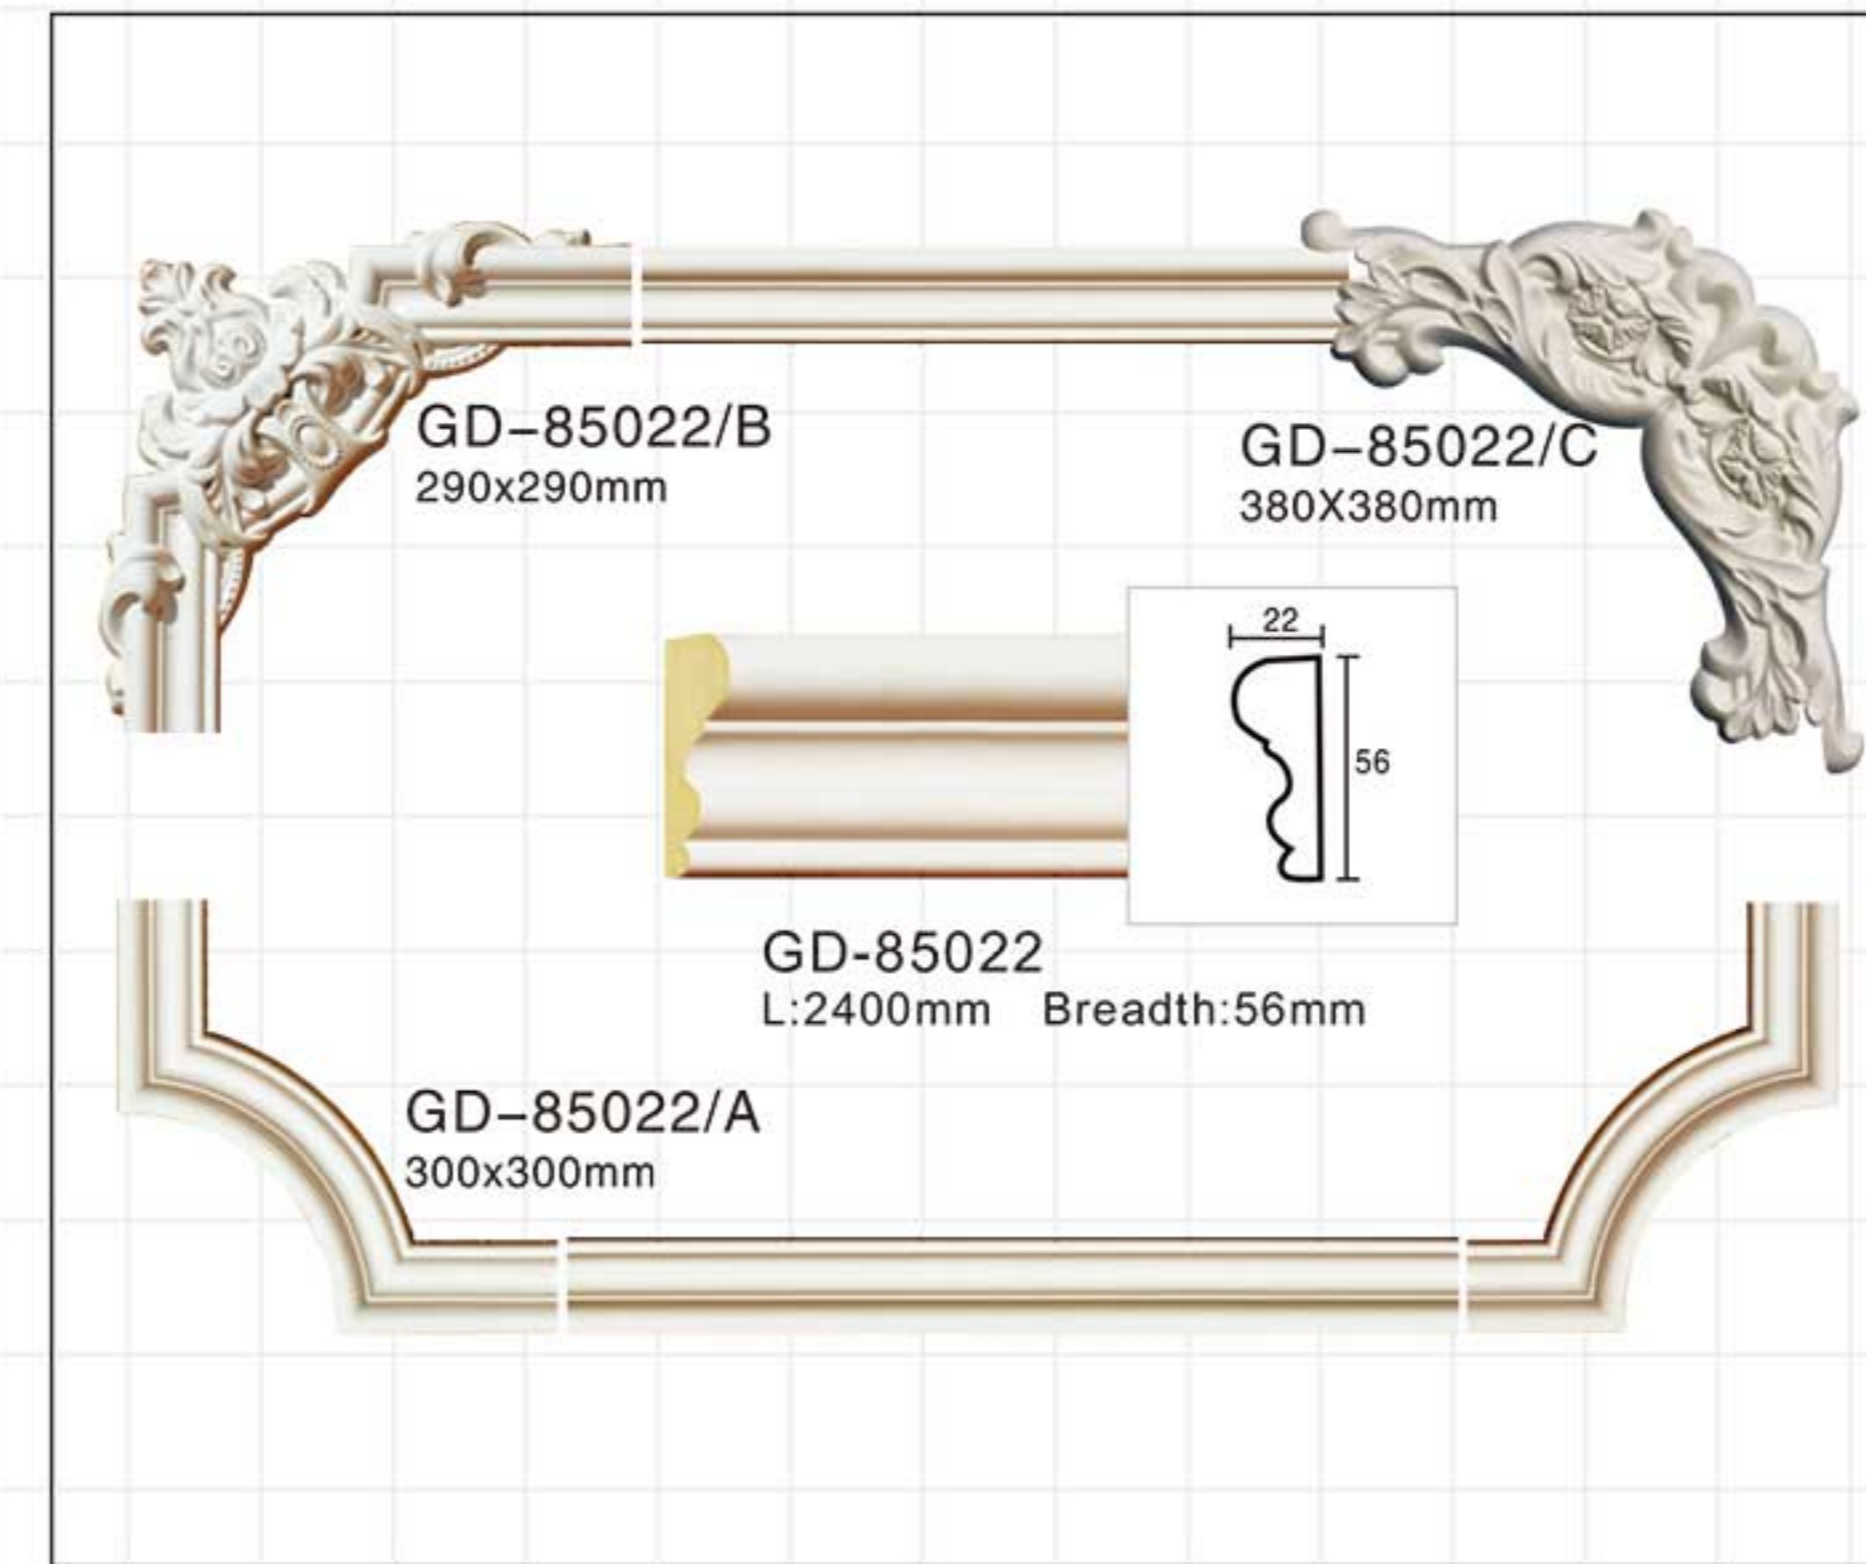

Carving panel mouldings-Corners

Carving panel mouldings-Corners