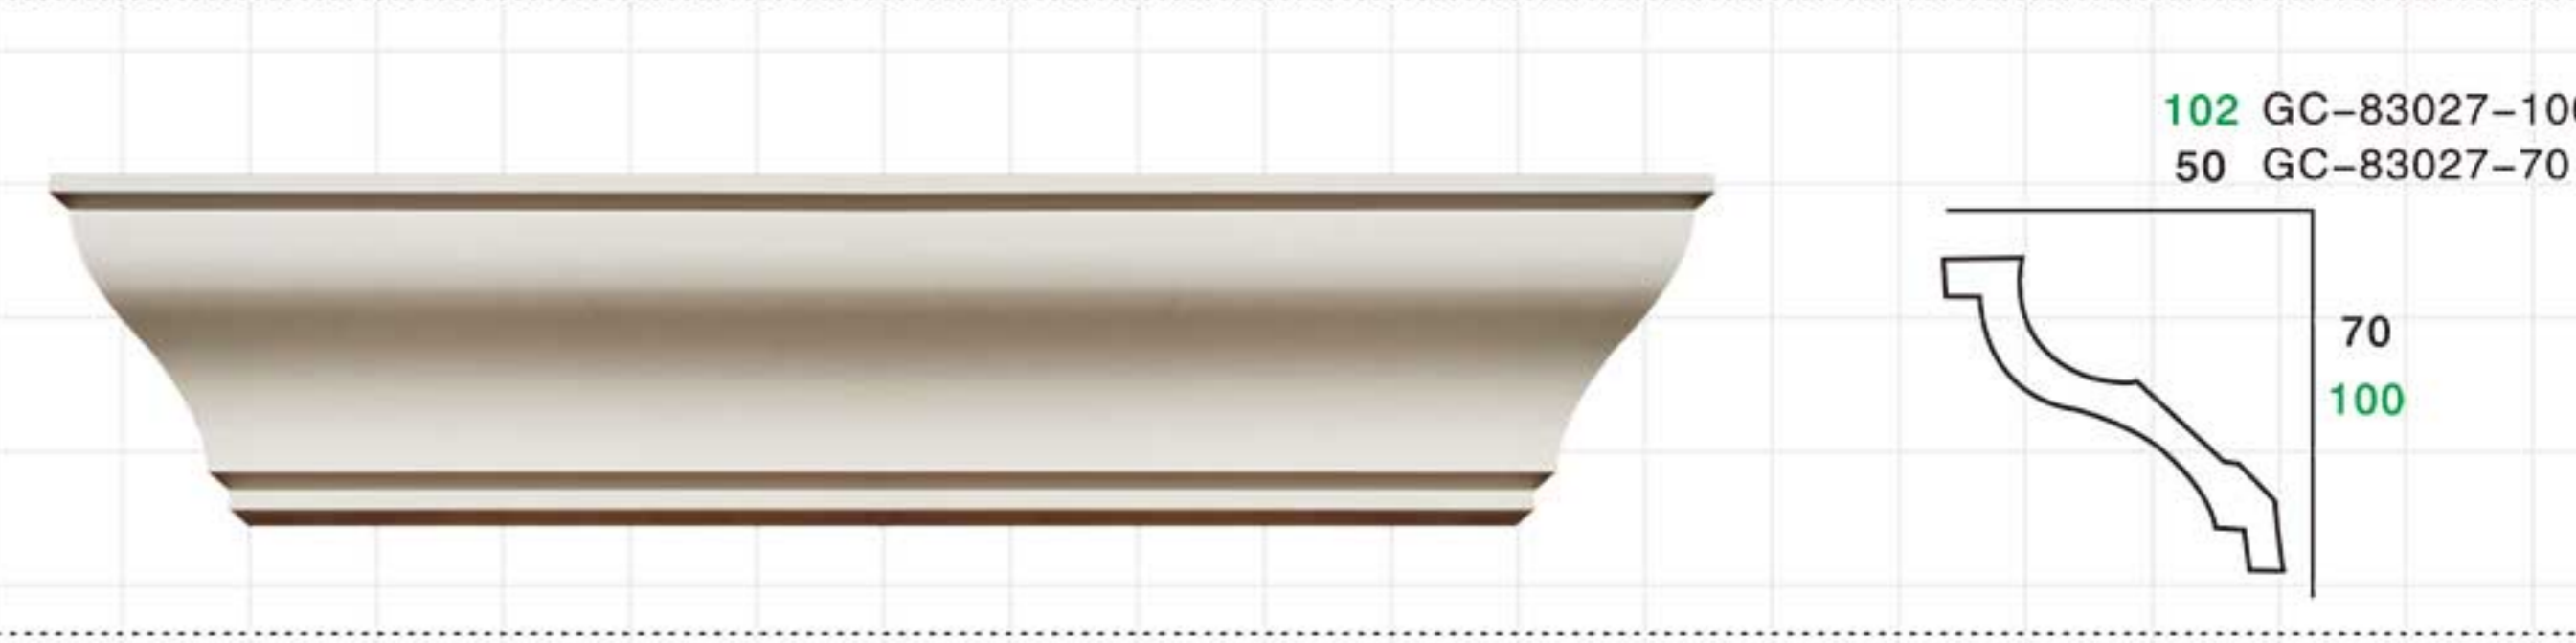

Plain crown mouldings

Plain crown mouldings