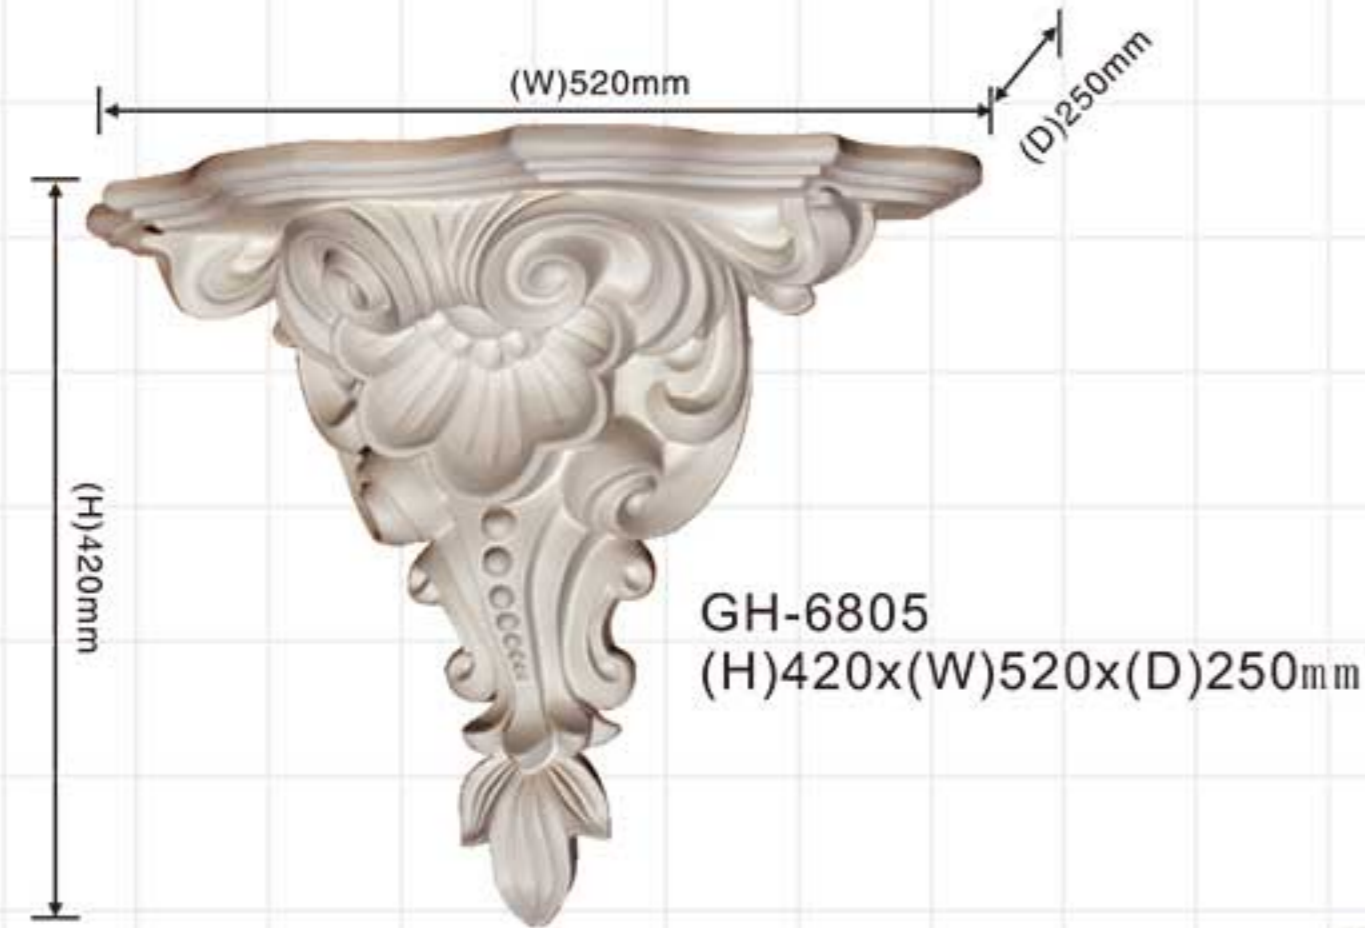

M-7303
 D=ø605x605mm
 d =ø490x490mm
 MD=ø35mm
 H = 90mm

M-7304
 D=ø605x605mm
 d =ø515x515mm
 MD=ø65mm
 H = 150mm

Fireplace/niches/shelvings

Fireplace/niches/shelvings

Size Marking: HxWxD

Size Marking: HxWxD

Fireplace/niches/shelvings

850mm

1645mm

GH-6800
A:735mm F:82mm
B:788mm G:175mm
C:580mm H:160mm
D:1250mm L:850mm
E:1645mm

Fireplace/niches/shelvings

Fireplace/niches/shelvings

Size Marking: HxWxD

Fireplace/niches/shelvings

Corbels

Size Marking: HxWxD

GH-6821
(H)225x(W)640x(D)155mm

GH-6820
(H)158x(W)470x(D)115mm

Corbels

GH-6819
(H)320x(W)425x(D)200mm

GH-6812
(H)440x(W)610x(D)290mm

GH-6811
(H)515x(W)720x(D)350mm

GH-6813
(H)510x(W)380x(D)260mm

GH-6814
(H)410x(W)400x(D)210mm

GH-6816
(H)420x(W)430x(D)215mm

Nice carving/Exquisite/High-quality

Corbels

Corbels

Size Marking: HxWxD

GL-6002
(H)125x(W)75x(D)40mm