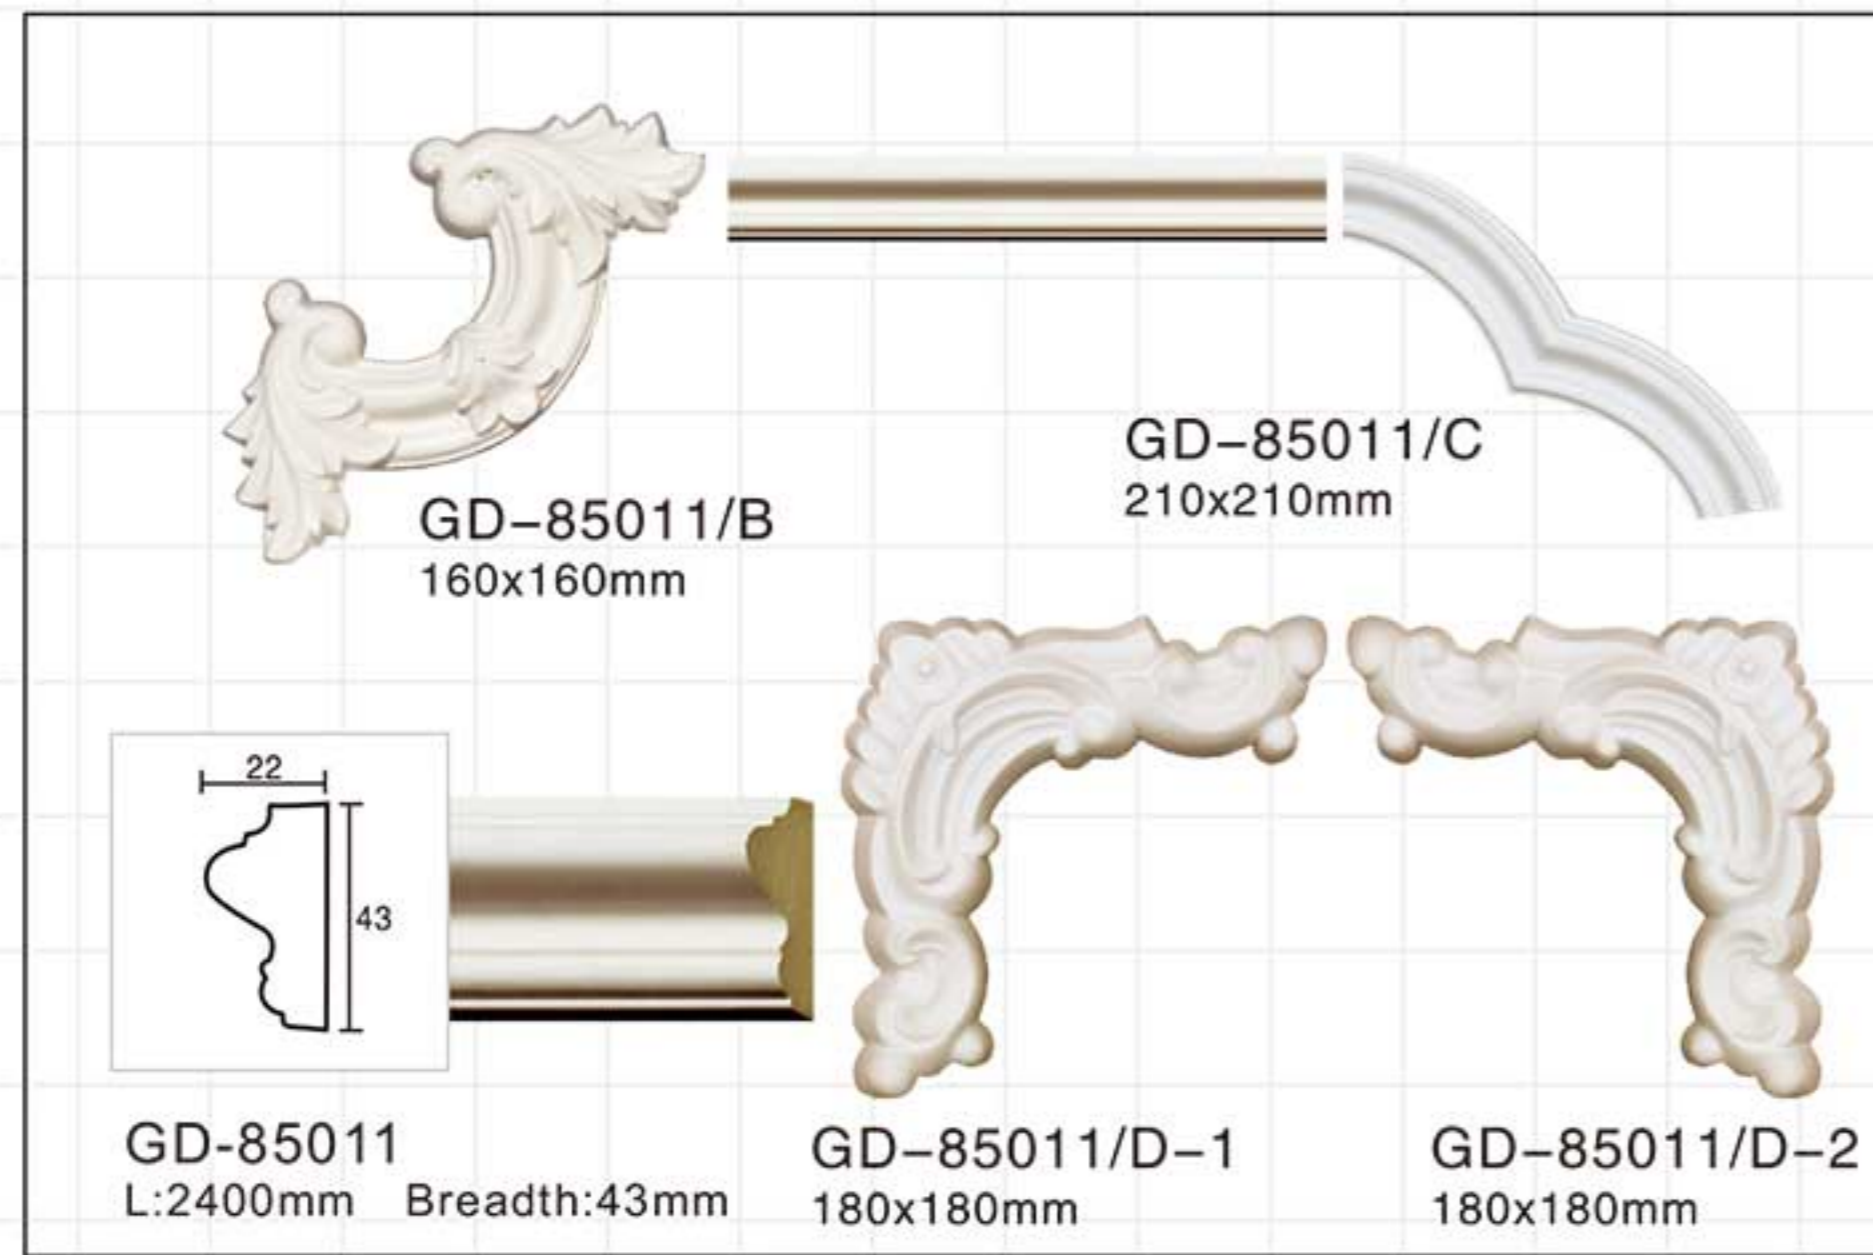

GD-85060 L:2400mm Breadth:125mm

GD-85102 L:2400mm Breadth:79mm

GD-85067 L:2400mm Breadth:152mm

GD-85103 L:2400mm Breadth:107mm

GD-85083 L:2400mm Breadth:130mm

Carving panel mouldings-Corners

Carving panel mouldings-Corners

Carving panel mouldings-Corners

Carving panel mouldings-Corners

Carving panel mouldings-Corners

Carving panel mouldings-Corners

Carving panel mouldings-Corners

Carving panel mouldings-Corners

(GD-85010)+(GB-82005-25)+(GD-85010/A)+(GD-85010/C)+(GD-85010L/R)+(GH-80244)

Carving panel mouldings-Corners

Carving panel mouldings-Corners

Carving panel mouldings-Corners

Carving panel mouldings-Corners

Carving panel mouldings-Corners

Carving panel mouldings-Corners

Celing tiles/wall molding

Celing tiles/wall molding

Leading brand Leading innovation

Jointless joint combination of mate and female

Celing tiles/wall molding

Celing tiles/wall molding

M-7401
D:400x400x20mm

M-7402
D:600x600x20mm

M-7405
D:450x450x20mm