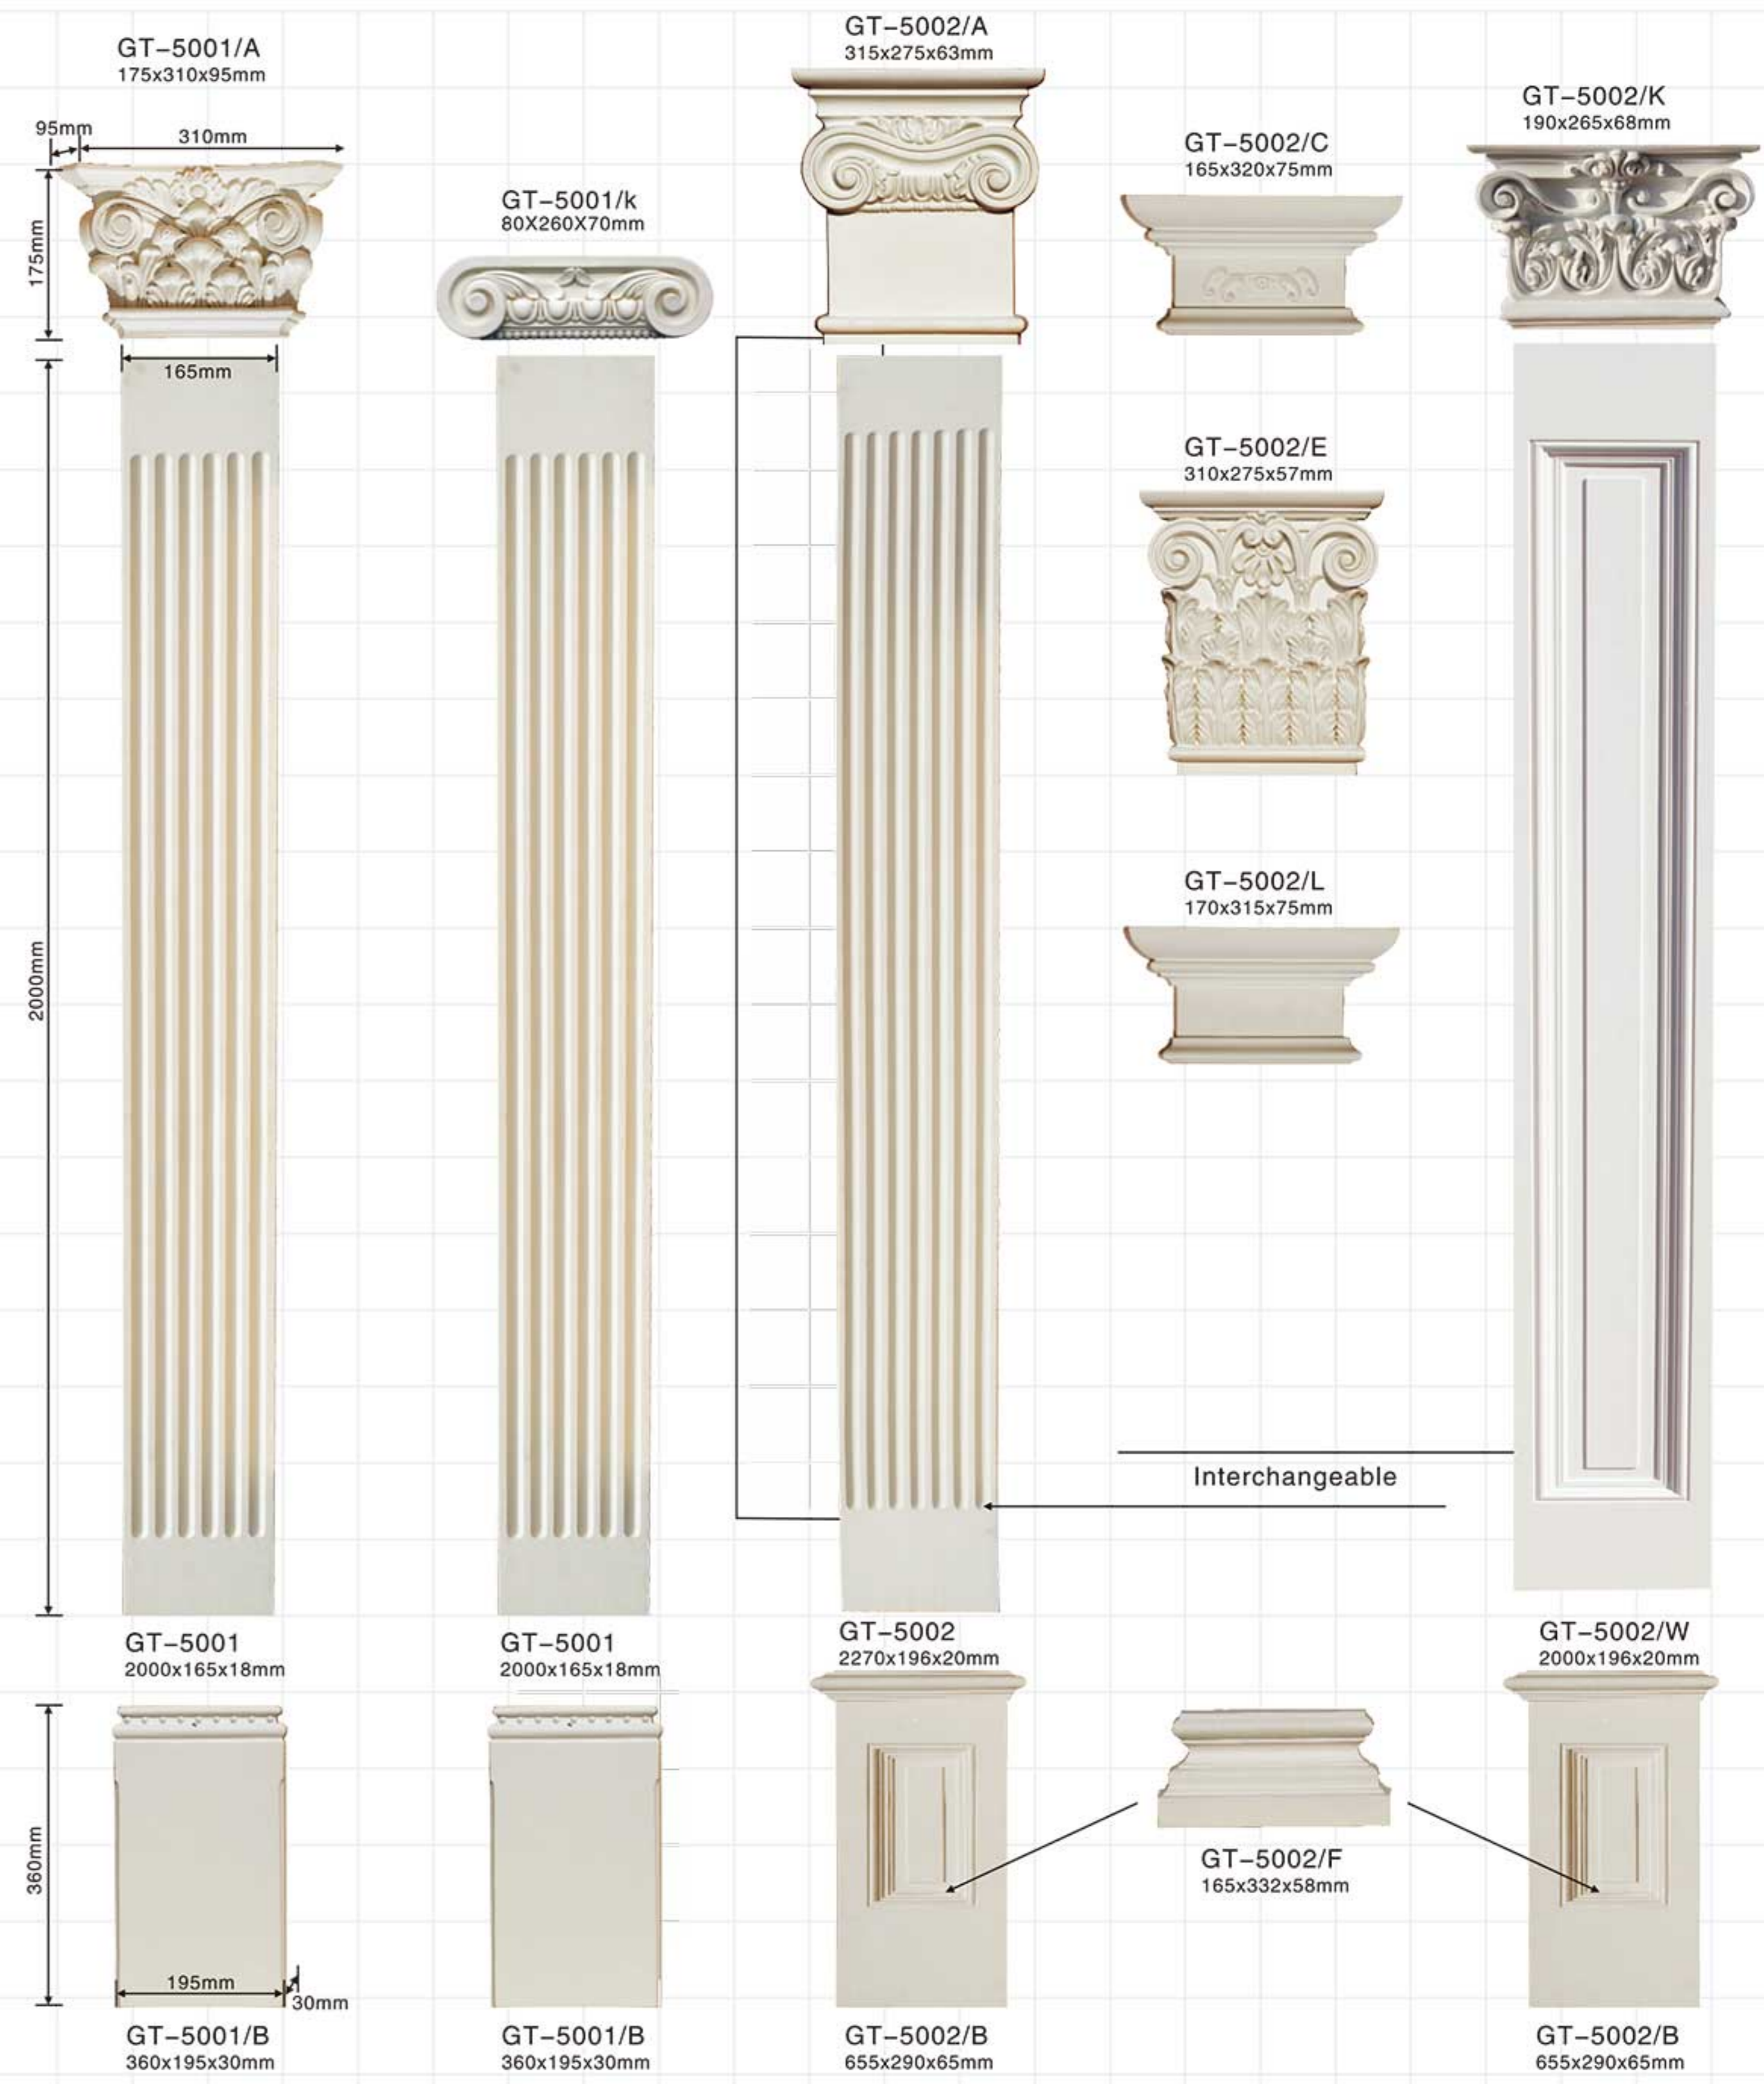

PU Pilasters columns

Size Marking: HxWxD

PU Pilasters columns