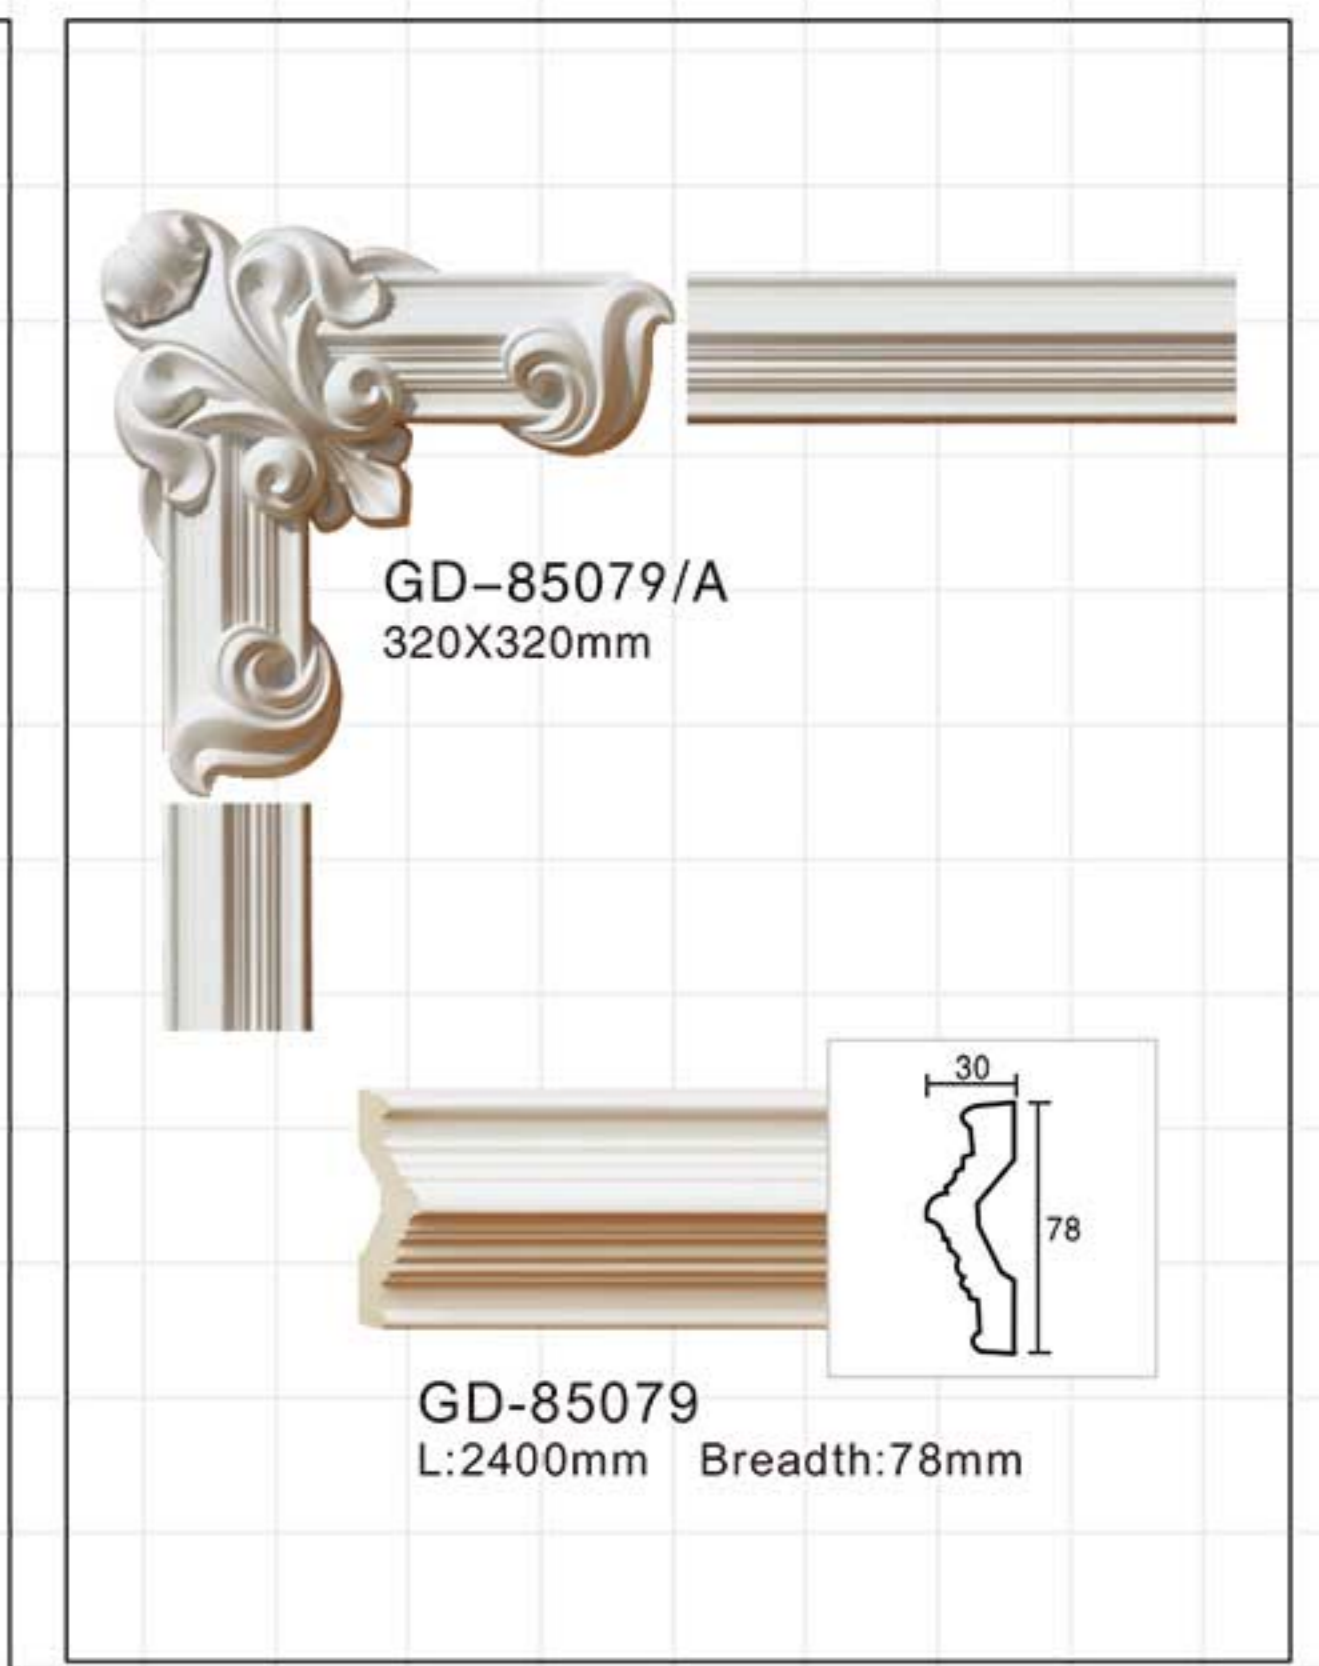

Carving panel mouldings-Corners

Carving panel mouldings-Corners