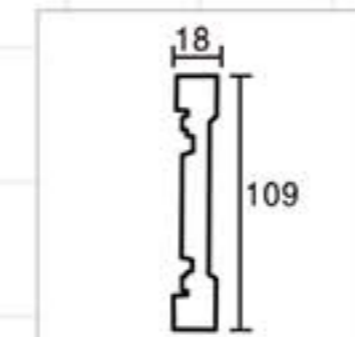

Color Effect

Color Effect

GA-81170
Length□2400mm
Breadth:498mm
Pattern:244mm

GB-82002
Length□2400mm
Breadth:30mm
Pattern:50mm

GB-82011
Length□2400mm
Breadth:45mm
Pattern:90mm

GB-82048
Length□2400mm
Breadth:85mm
Pattern:10mm

GB-82094
Length□2400mm
Breadth:84mm
Pattern:240mm

GB-82052-88
Length□2400mm
Breadth:87mm
Pattern:200mm

GB-82060
Length□2400mm
Breadth:98mm
Pattern:34mm

GB-82064
Length□2400mm
Breadth:100mm
Pattern:120mm

GB-82064
Length□2400mm
Breadth:100mm
Pattern:120mm

GB-82068
Length□2400mm
Breadth:104mm
Pattern:165mm

GB-82073
Length□2400mm
Breadth:109mm
Pattern:205mm

GB-82090
Length□2400mm
Breadth:200mm
Pattern:100mm