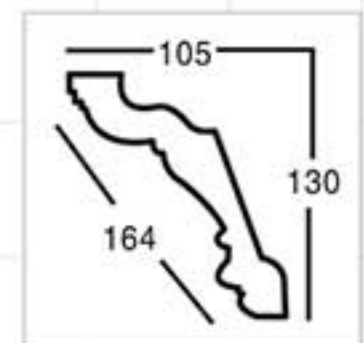

Champagne Gold

GA-81069
Length □ 2400mm
Breadth: 128mm
Pattern: 144mm

Famille rose

GA-81071
Length □ 2400mm
Breadth: 145mm
Pattern: 77mm

Hand Paiting Silver

GA-81083
Length □ 2400mm
Breadth: 126mm
Pattern: 122mm

Hand painting champagne Gold

GA-81091
Length □ 2400mm
Breadth: 127mm
Pattern: 810mm

Gold with Silver

GA-81095
Length □ 2400mm
Breadth: 116mm
Pattern: 100mm

Crack silver

GA-81119
Length □ 2400mm
Breadth: 140mm
Pattern: 20mm

Antique gold

GA-81044-85
Length □ 2400mm
Breadth: 118mm
Pattern: 150mm

Hand painting champagne Gold

GA-81160 Silver

GA-81039 Gold and Silver

Color Effect

Color Effect

GA-81125
Length□2400mm
Breadth:159mm
Pattern:30mm

Antique gold

GA-81128
Length□2400mm
Breadth:164mm
Pattern:348mm

Partial Gold leaf

GA-81129
Length□2400mm
Breadth:172mm
Pattern:200mm

silver

GA-81129
Length□2400mm
Breadth:172mm
Pattern:200mm

Champagne Gold

GA-81138
Length□2400mm
Breadth:158mm
Pattern:150mm