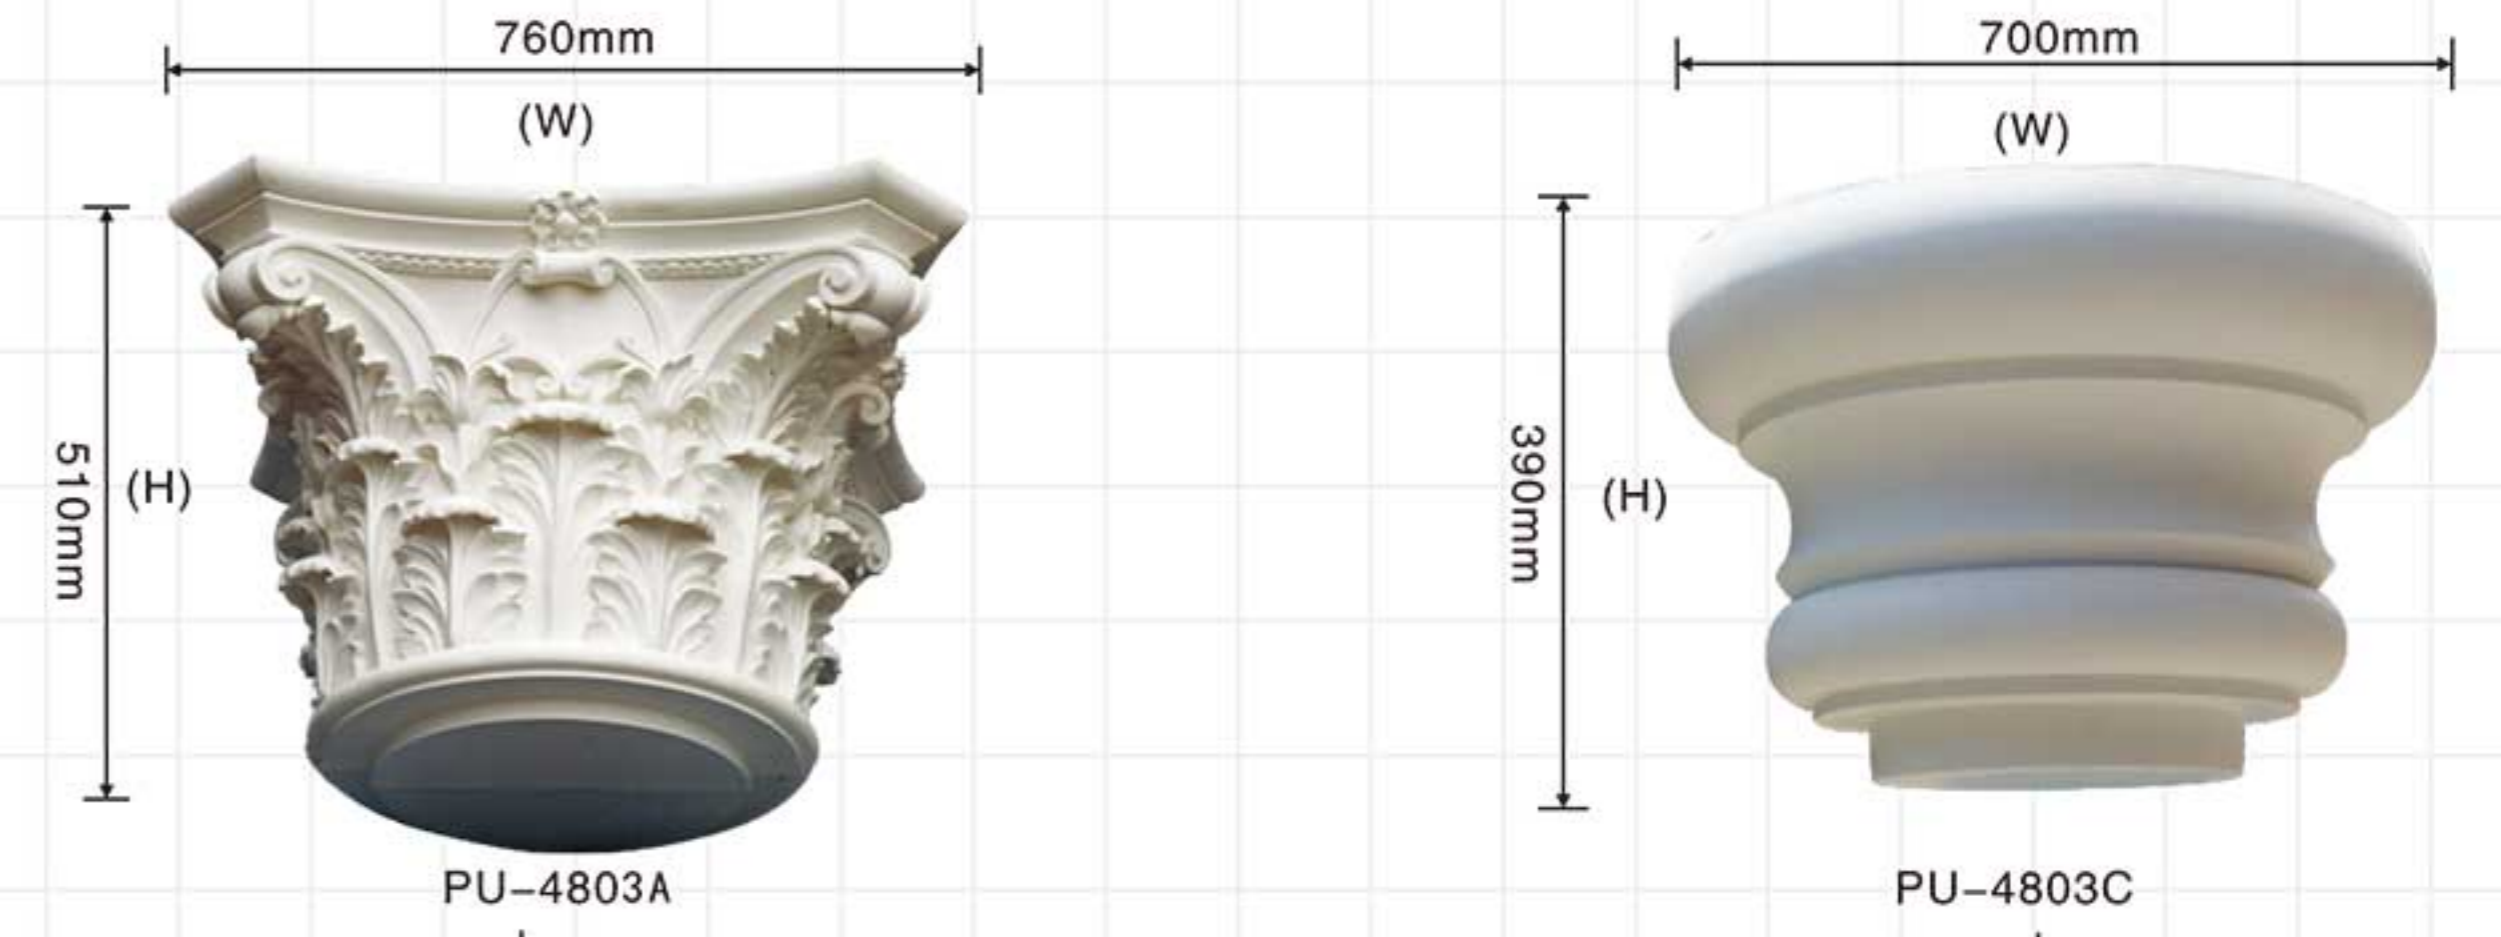

PU Roma columns

PU Roma columns

Kindy reminder
The columns of this page are made by FRP, the height can be customized, make to order.

PU-4801-15B