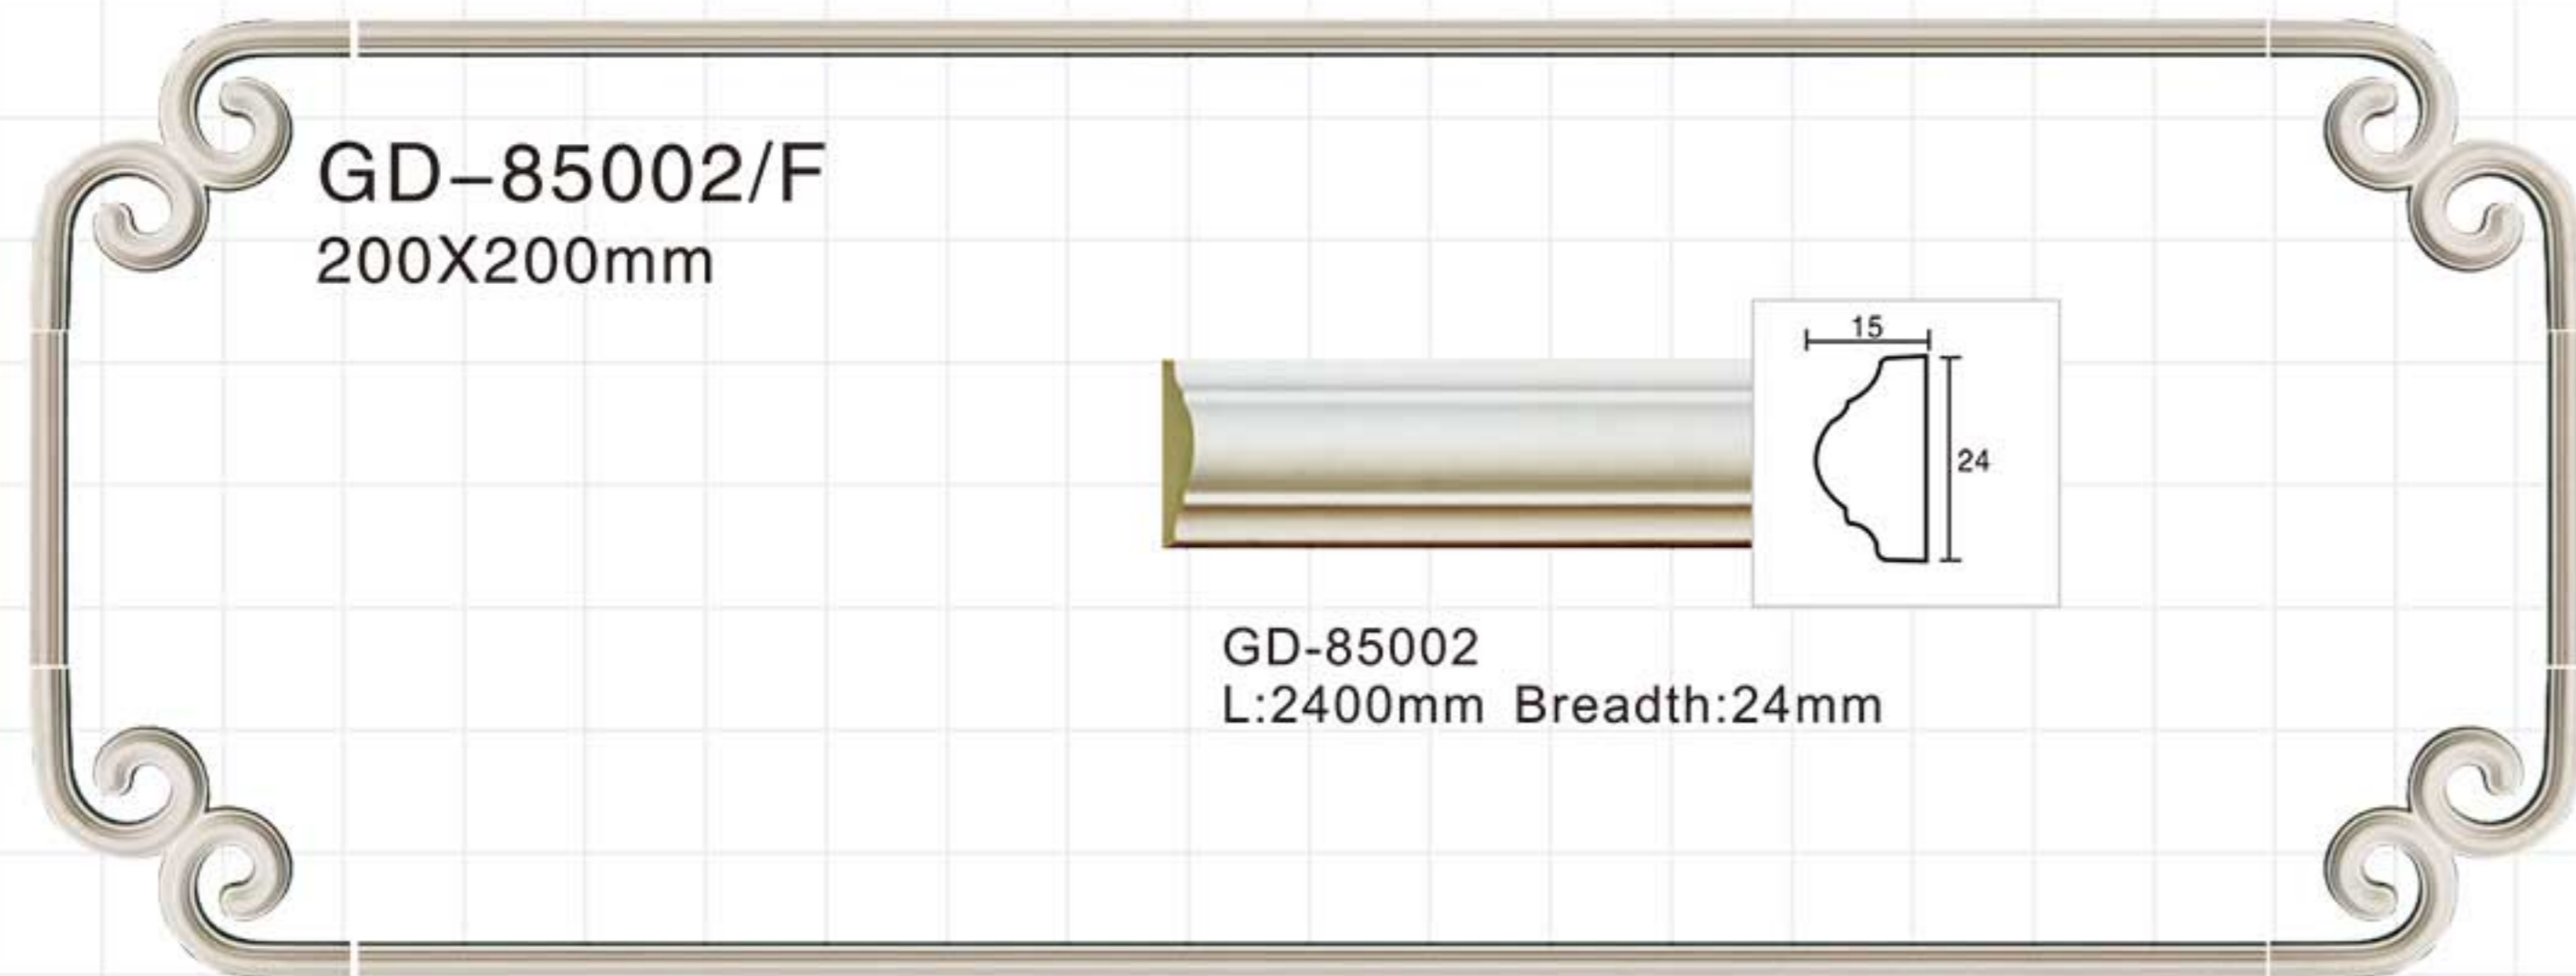

Bronze

Color Effect

Color Effect

GA-81170
Length□2400mm
Breadth:498mm
Pattern:244mm

Champagne silver

GB-82002
Length□2400mm
Breadth:30mm
Pattern:50mm

Gold and silver by hand

GB-82011
Length□2400mm
Breadth:45mm
Pattern:90mm

GB-82060
Length□2400mm
Breadth:98mm
Pattern:34mm

Antique silver

GB-82064
Length□2400mm
Breadth:100mm
Pattern:120mm

Antique silver

GB-82064
Length□2400mm
Breadth:100mm
Pattern:120mm

Gold with Silver

GB-82068
Length□2400mm
Breadth:104mm
Pattern:165mm

GD-82094-200 L:2400mm Breadth:200mm

GD-82095-30 L:2400mm

GD-82095-65 L:2400mm

GD-82095-250 L:2400mm

GD-82096 L:2400mm

GD-85094-40/W
750x500mm

GD-85094-40/A
465x465mm

GD-82094-40 L:2400mm Breadth:40mm

GD-85094-40/B
500x500mm

GD-82094-40 L:2400mm Breadth:40mm

GD-85094-40/C
435x435mm

GD-82094-40 L:2400mm Breadth:40mm

Chinese connise style series

Carving crown mouldings

Carving crown mouldings

Carving crown mouldings