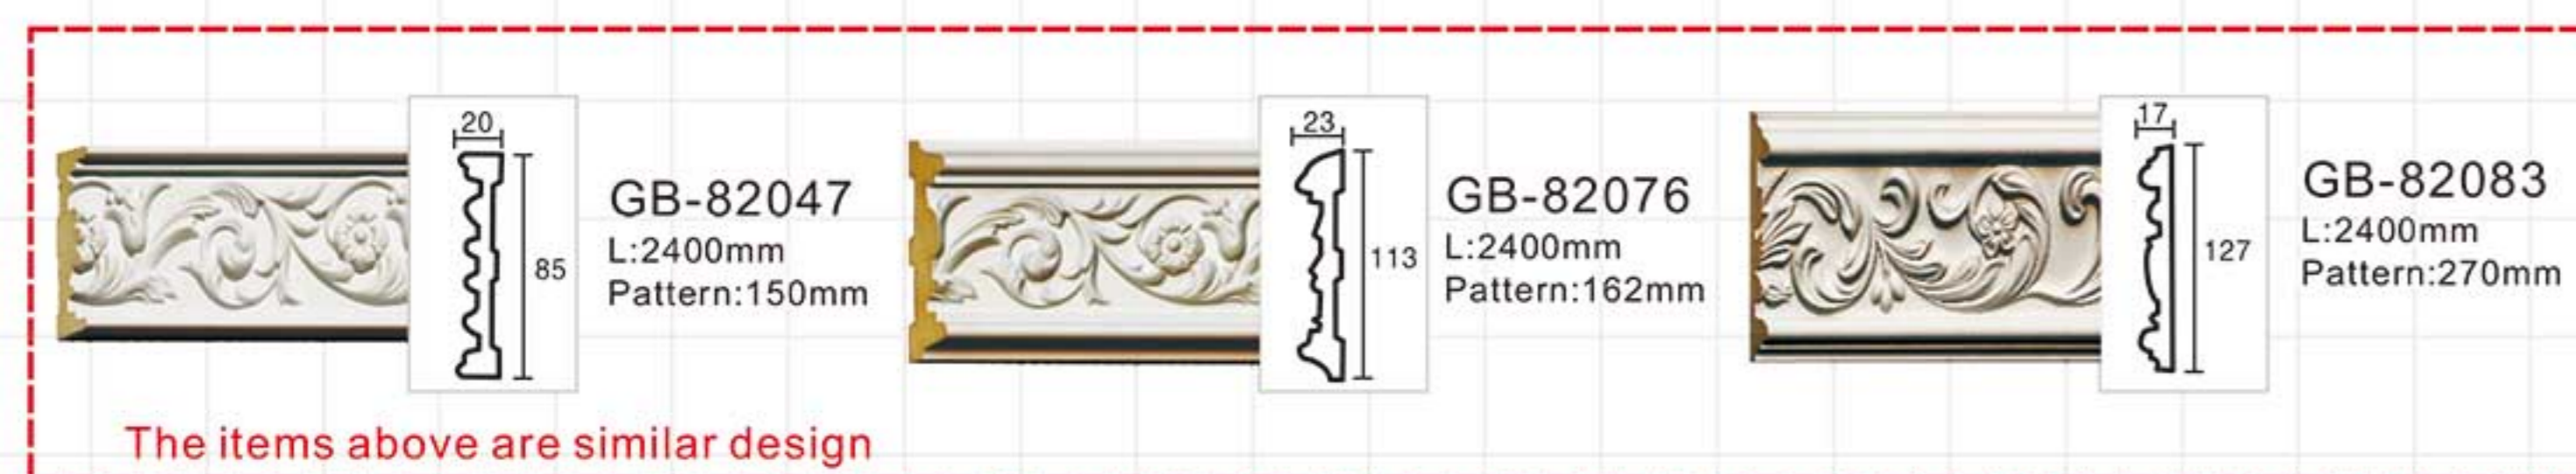

Carving panel mouldings

Carving panel mouldings