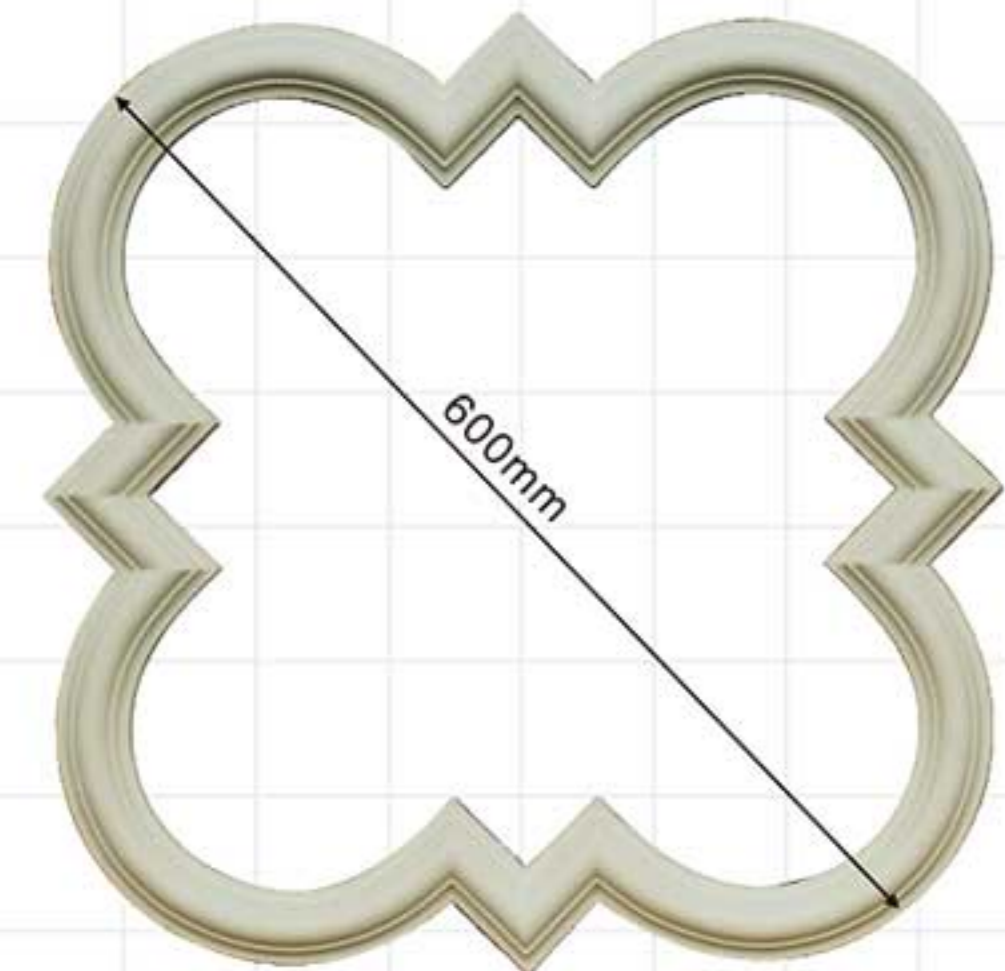

Celing tiles/wall molding

Leading brand Leading innovation

Jointless joint combination of mate and female

Celing tiles/wall molding

Celing tiles/wall molding

M-7401
D:400x400x20mm

M-7402
D:600x600x20mm

M-7405
D:450x450x20mm

M-7415
600x600x25mm

M-7403
D:600x600x30mm

M-7404A
D:600x600x15mm

M-7404
D:790x790x20mm

Celing tiles/wall molding

Celing tiles/wall molding

M-7406
D:885x750x20mm

M-7407
D:550x550x15mm

M-7408
D:790x665x65mm

M-7409
D:460x300x15mm

M-7410 D:926x926x50mm
850mm

M-7411 D:850x850x20mm

Celing tiles/wall molding

Celing Medallion

Rounded medallion

Rounded medallion