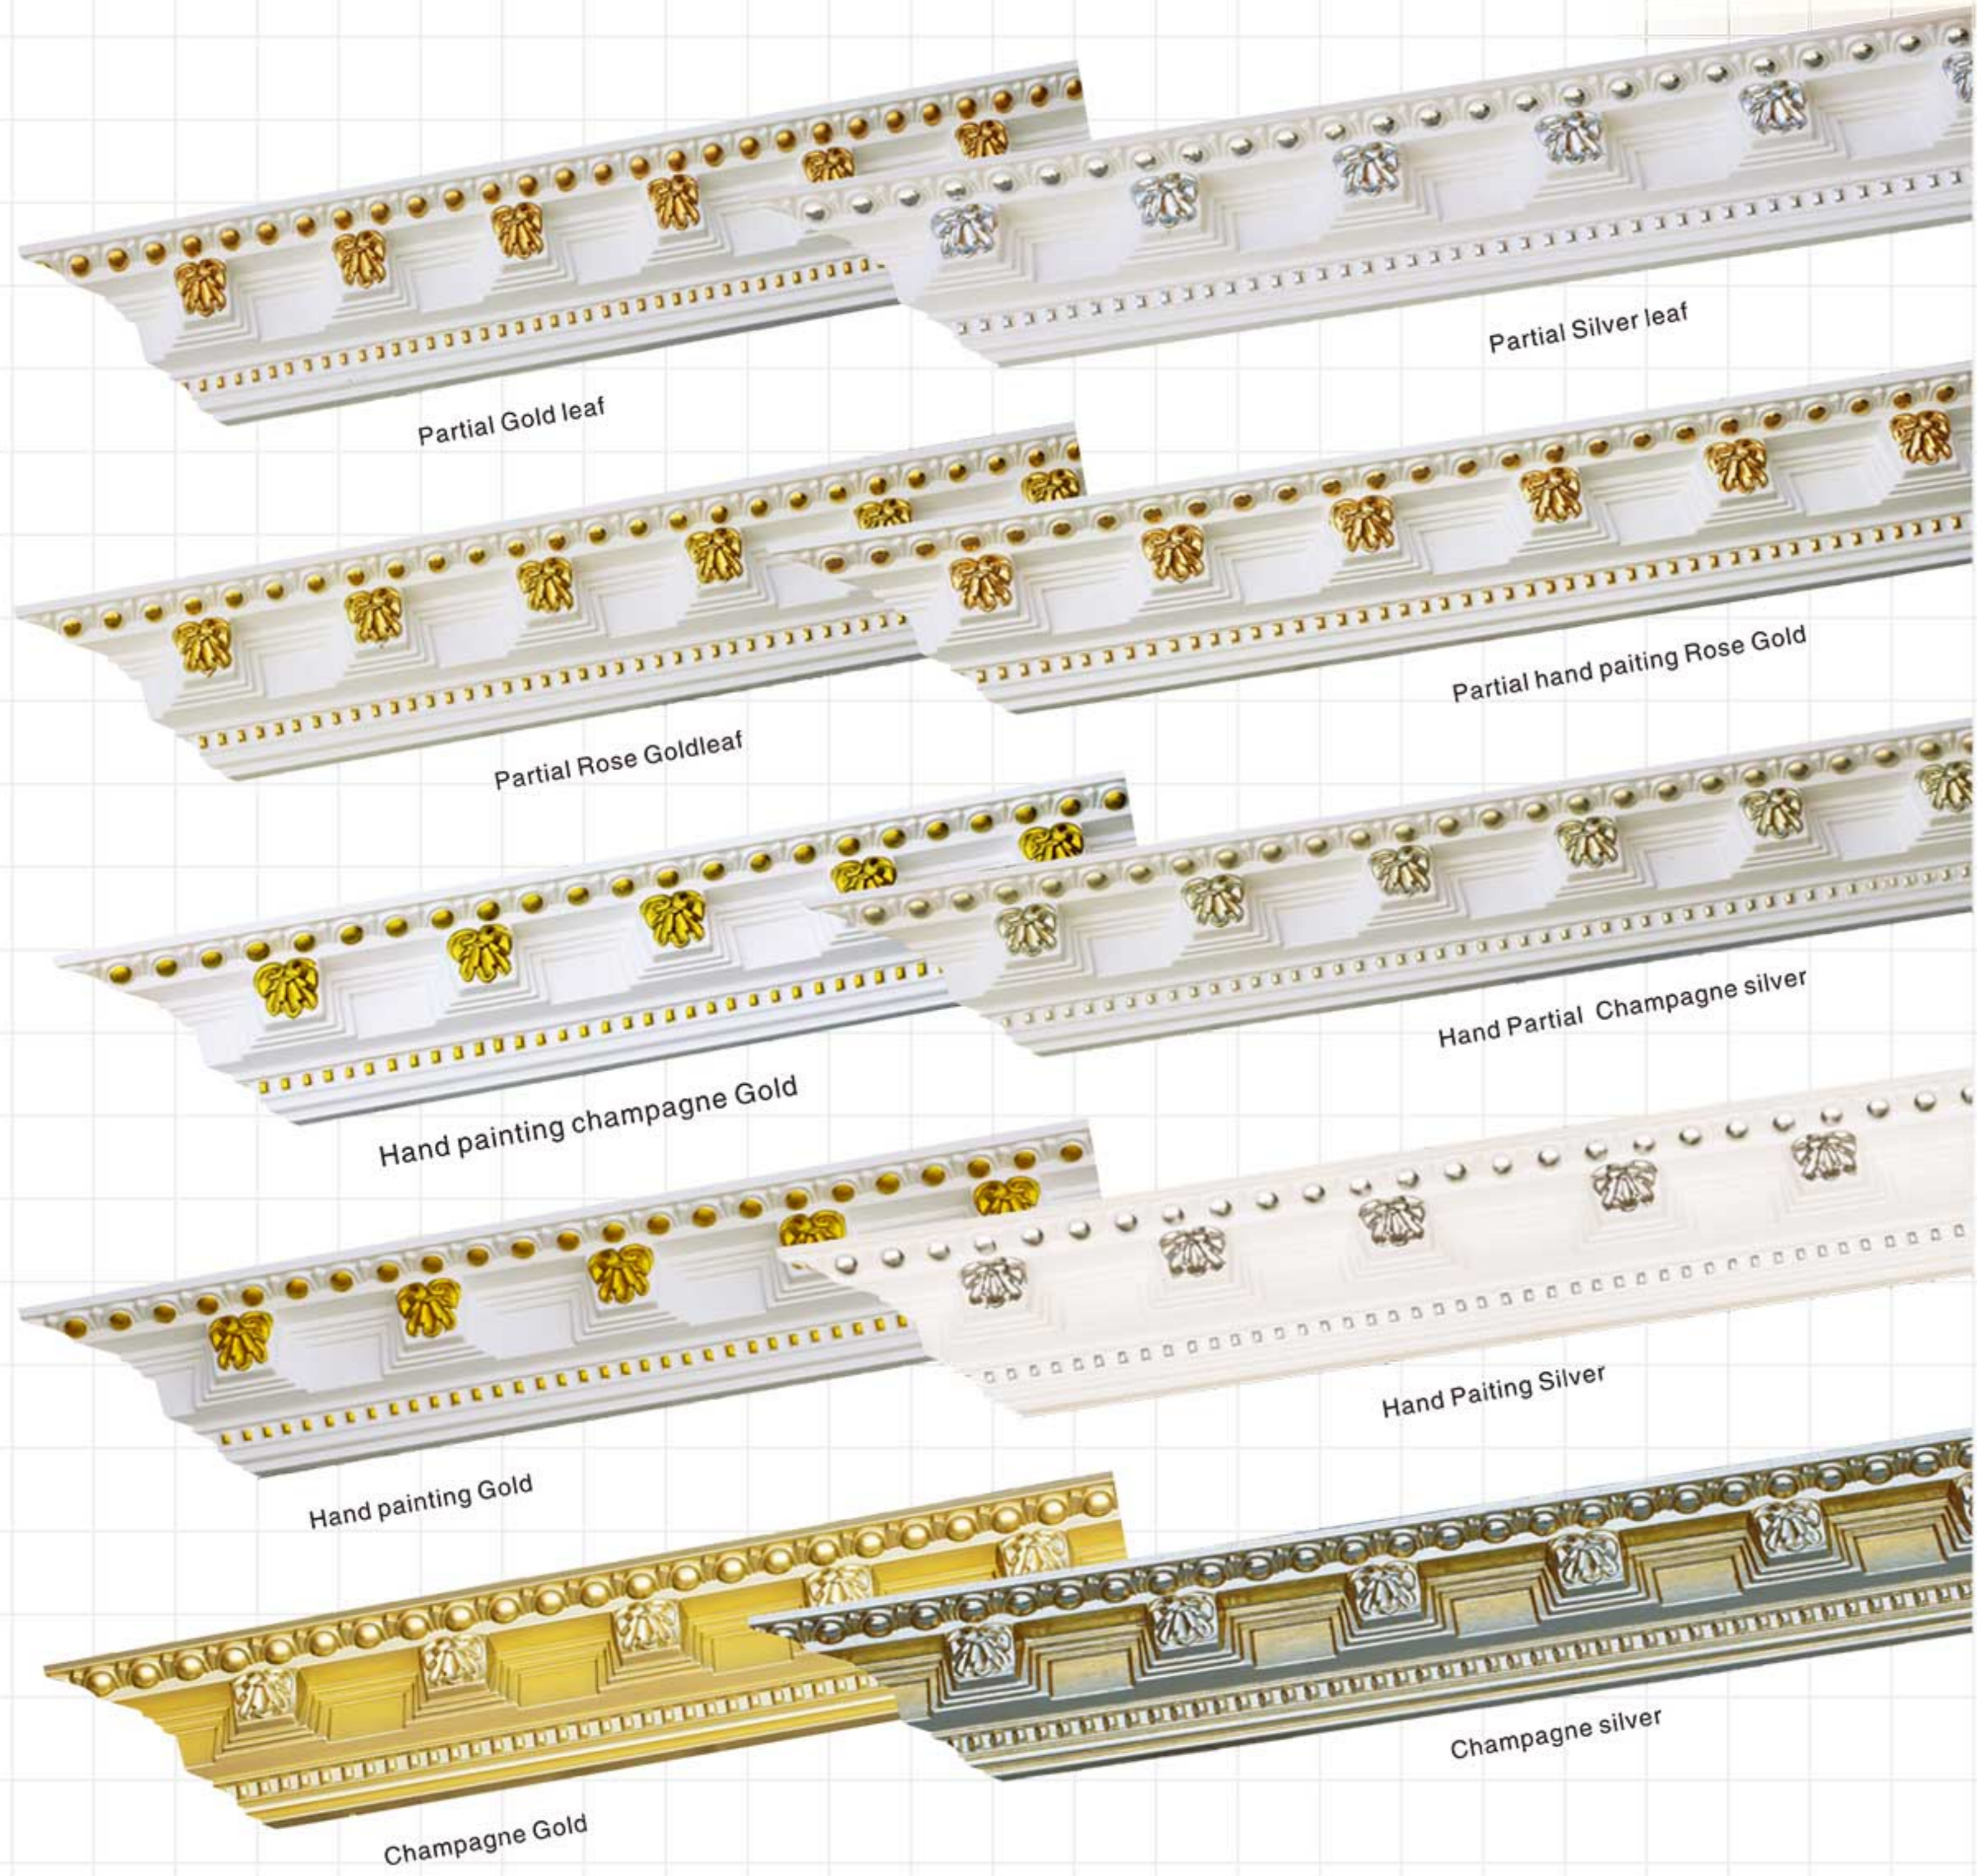

Color Effect

Color Effect

Color Effect

Color Effect

GA-81039-80 Gold with Silver
 Breadth:114mm
 Pattern:200mm
 Length□2400mm

GA-81039-80 Off white
 Breadth:114mm
 Pattern:200mm
 Length□2400mm

Color Effect

Color Effect

GA-81088-100 Gold with Silver
 Breadth:133mm
 Pattern:100mm
 Length□2400mm

GA-81088-100 Off white
 Breadth:133mm
 Pattern:100mm
 Length□2400mm

Color Effect

Color Effect

GA-81004
Length □ 2400mm
Breadth: 79mm
Pattern: 10mm

GA-81040-85
Length □ 2400mm
Breadth: 117mm
Pattern: 122mm

GA-81009
Length □ 2400mm
Breadth: 113mm
Pattern: 485mm

GA-81043
Length □ 2400mm
Breadth: 100mm
Pattern: 143mm

GA-81037-80
Length □ 2400mm
Breadth: 109mm
Pattern: 120mm

GA-81045
Length □ 2400mm
Breadth: 101mm
Pattern: 45mm

GA-81038
Length □ 2400mm
Breadth: 114mm
Pattern: 200mm

GA-81049
Length □ 2400mm
Breadth: 100mm
Pattern: 60mm

GA-81038
Length □ 2400mm
Breadth: 114mm
Pattern: 200mm