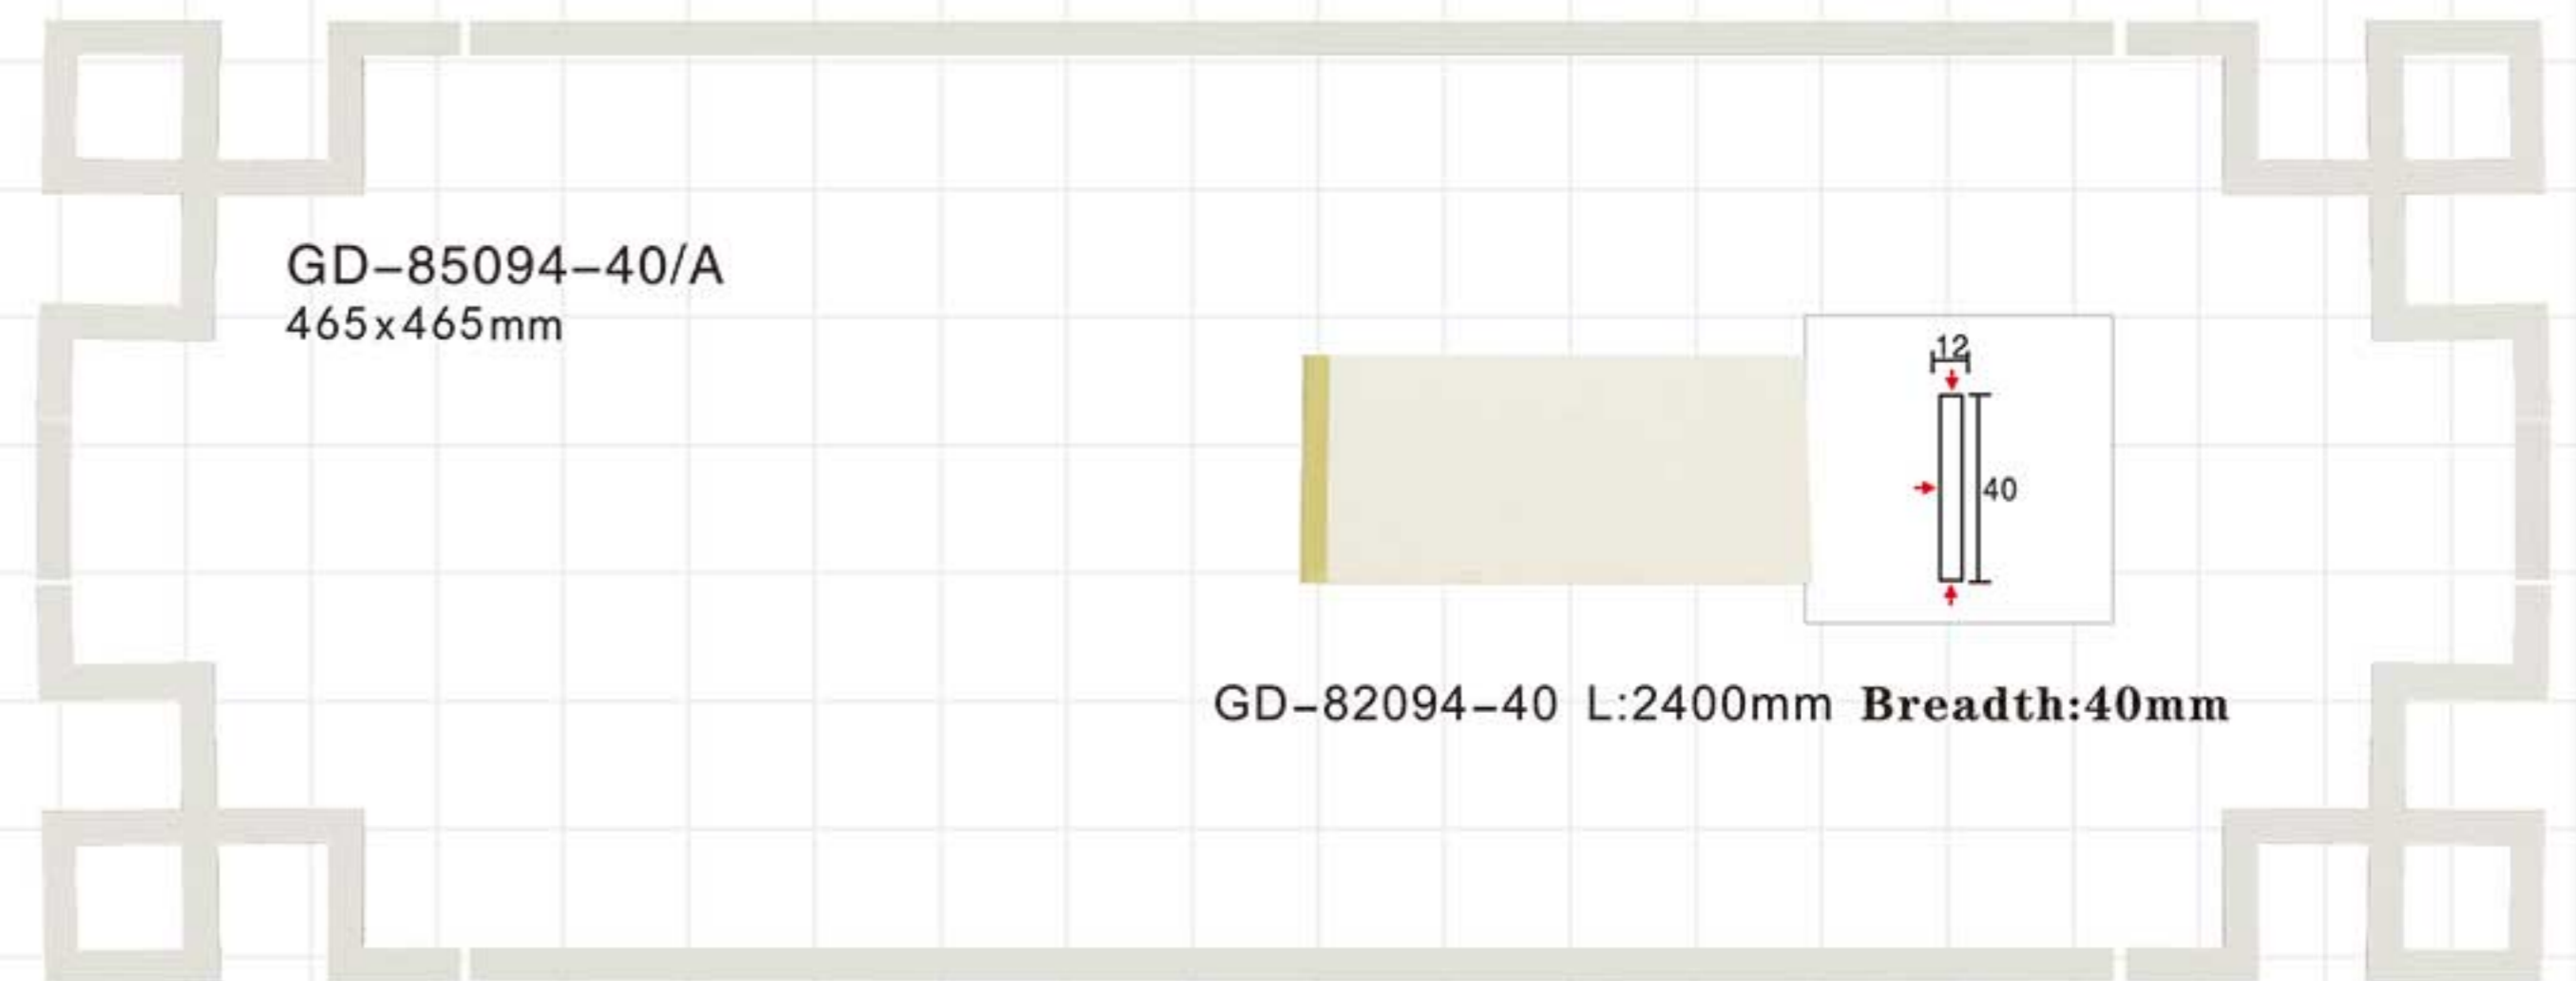

GB-82060
Length□2400mm
Breadth:98mm
Pattern:34mm

Antique silver

GB-82064
Length□2400mm
Breadth:100mm
Pattern:120mm

Antique silver

GB-82064
Length□2400mm
Breadth:100mm
Pattern:120mm

Gold with Silver

GB-82068
Length□2400mm
Breadth:104mm
Pattern:165mm

GD-82094-200 L:2400mm Breadth:200mm

GD-82095-30 L:2400mm

GD-82095-65 L:2400mm

GD-82095-250 L:2400mm

GD-82096 L:2400mm

GD-85094-40/W
750x500mm

GD-85094-40/A
465x465mm

GD-82094-40 L:2400mm Breadth:40mm