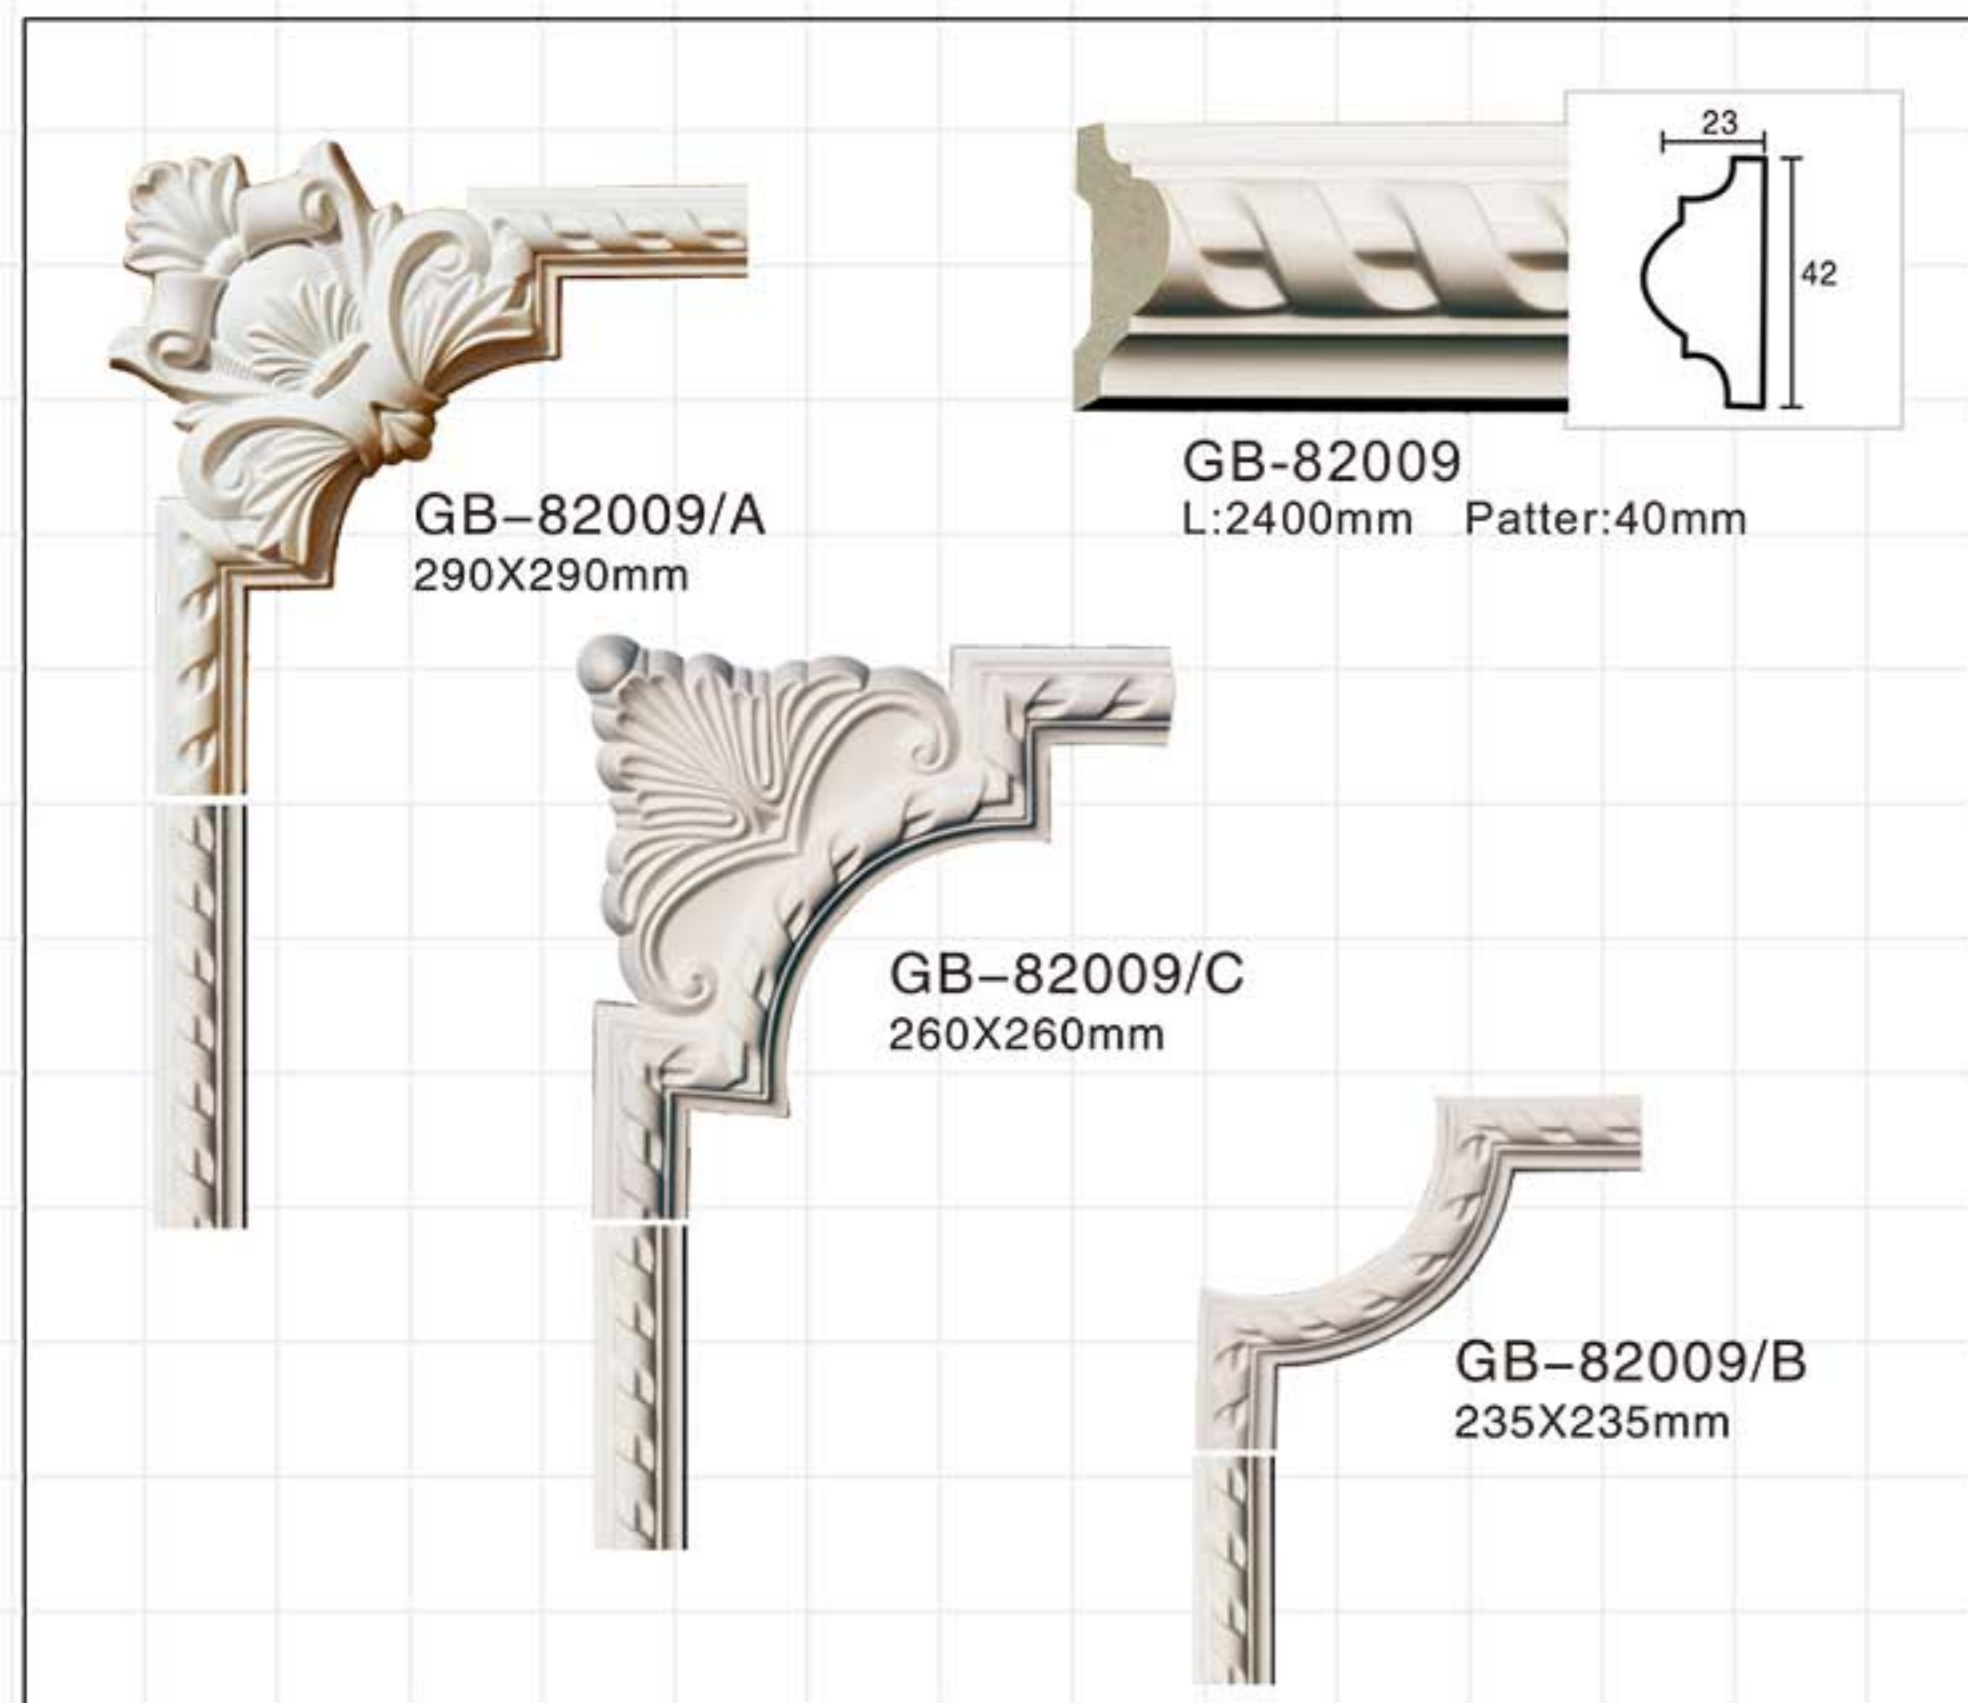

GD-85094-200 L:2400mm Breadth:200mm

GD-85112 L:2400mm Breadth:100mm

Skirting series

GD-85050 L:2400mm Breadth:98mm

GD-85090 L:2400mm Breadth:150mm

GD-85055 L:2400mm Breadth:100mm

GD-85098 L:2400mm Breadth:100mm

GD-85060 L:2400mm Breadth:125mm

GD-85102 L:2400mm Breadth:79mm

GD-85067 L:2400mm Breadth:152mm

GD-85103 L:2400mm Breadth:107mm

GD-85083 L:2400mm Breadth:130mm

Carving panel mouldings-Corners

Carving panel mouldings-Corners

PANEL MOULDINGS
-CORNERS

Carving panel mouldings-Corners

Carving panel mouldings-Corners

Carving panel mouldings-Corners

Carving panel mouldings-Corners

Carving panel mouldings-Corners

Carving panel mouldings-Corners