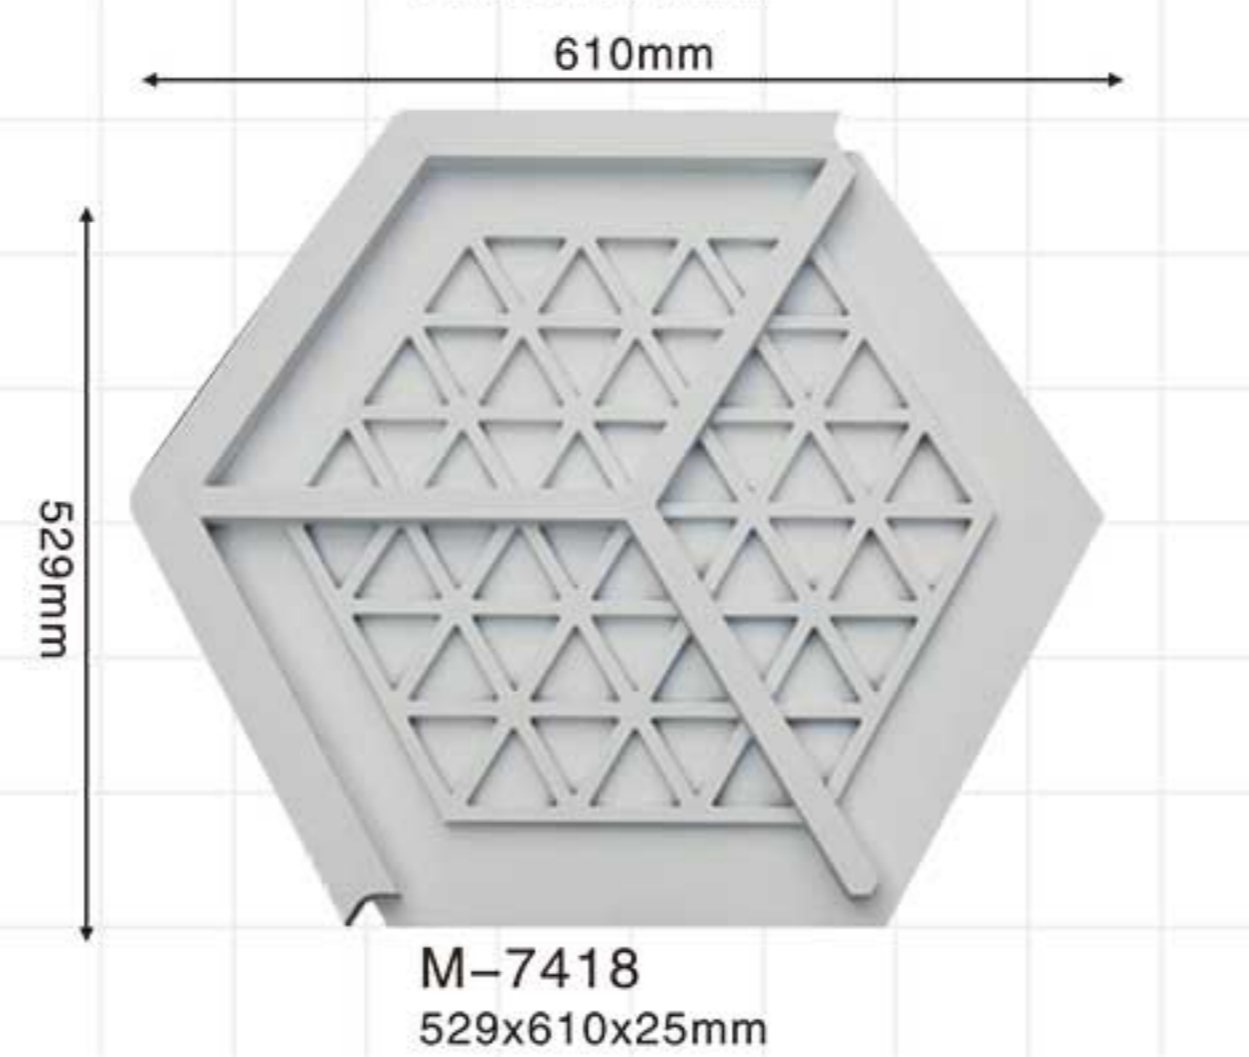

Carving panel mouldings-Corners

Carving panel mouldings-Corners

Carving panel mouldings-Corners

Carving panel mouldings-Corners

Carving panel mouldings-Corners

Carving panel mouldings-Corners

Celing tiles/wall molding

Celing tiles/wall molding

Leading brand Leading innovation

Jointless joint combination of mate and female

Celing tiles/wall molding

Celing tiles/wall molding

M-7401
D:400x400x20mm

M-7402
D:600x600x20mm

M-7405
D:450x450x20mm