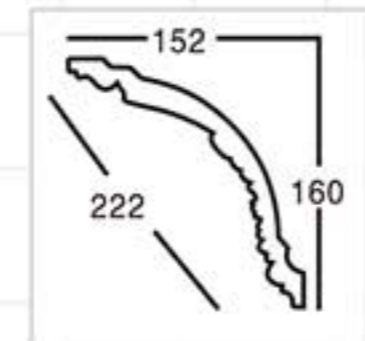

Antique gold

GA-81128
Length□2400mm
Breadth:164mm
Pattern:348mm

Partial Gold leaf

GA-81129
Length□2400mm
Breadth:172mm
Pattern:200mm

silver

GA-81129
Length□2400mm
Breadth:172mm
Pattern:200mm

Champagne Gold

GA-81138
Length□2400mm
Breadth:158mm
Pattern:150mm

Antique silver

GA-81139
Length□2400mm
Breadth:200mm
Pattern:240mm

Gold with Silver

GA-81148
Length□2400mm
Breadth:222mm
Pattern:35mm

Coffee

GA-81153
Length□2400mm
Breadth:182mm
Pattern:140mm

Gold

GA-81155
Length□2400mm
Breadth:228mm
Pattern:240mm

Champagne Gold

GA-81156-160
Length□2400mm
Breadth:255mm
Pattern:245mm

Gold with Silver

GA-81158
Length□2400mm
Breadth:222mm
Pattern:480mm

Partial Gold leaf

GA-81161
Length□2400mm
Breadth:245mm
Pattern:125mm

Champagne Gold

GB-82048
Length□2400mm
Breadth:85mm
Pattern:10mm

Antique gold

GB-82094
Length□2400mm
Breadth:84mm
Pattern:240mm

Partial Gold leaf

GB-82052-88
Length□2400mm
Breadth:87mm
Pattern:200mm

Gold and silver by hand