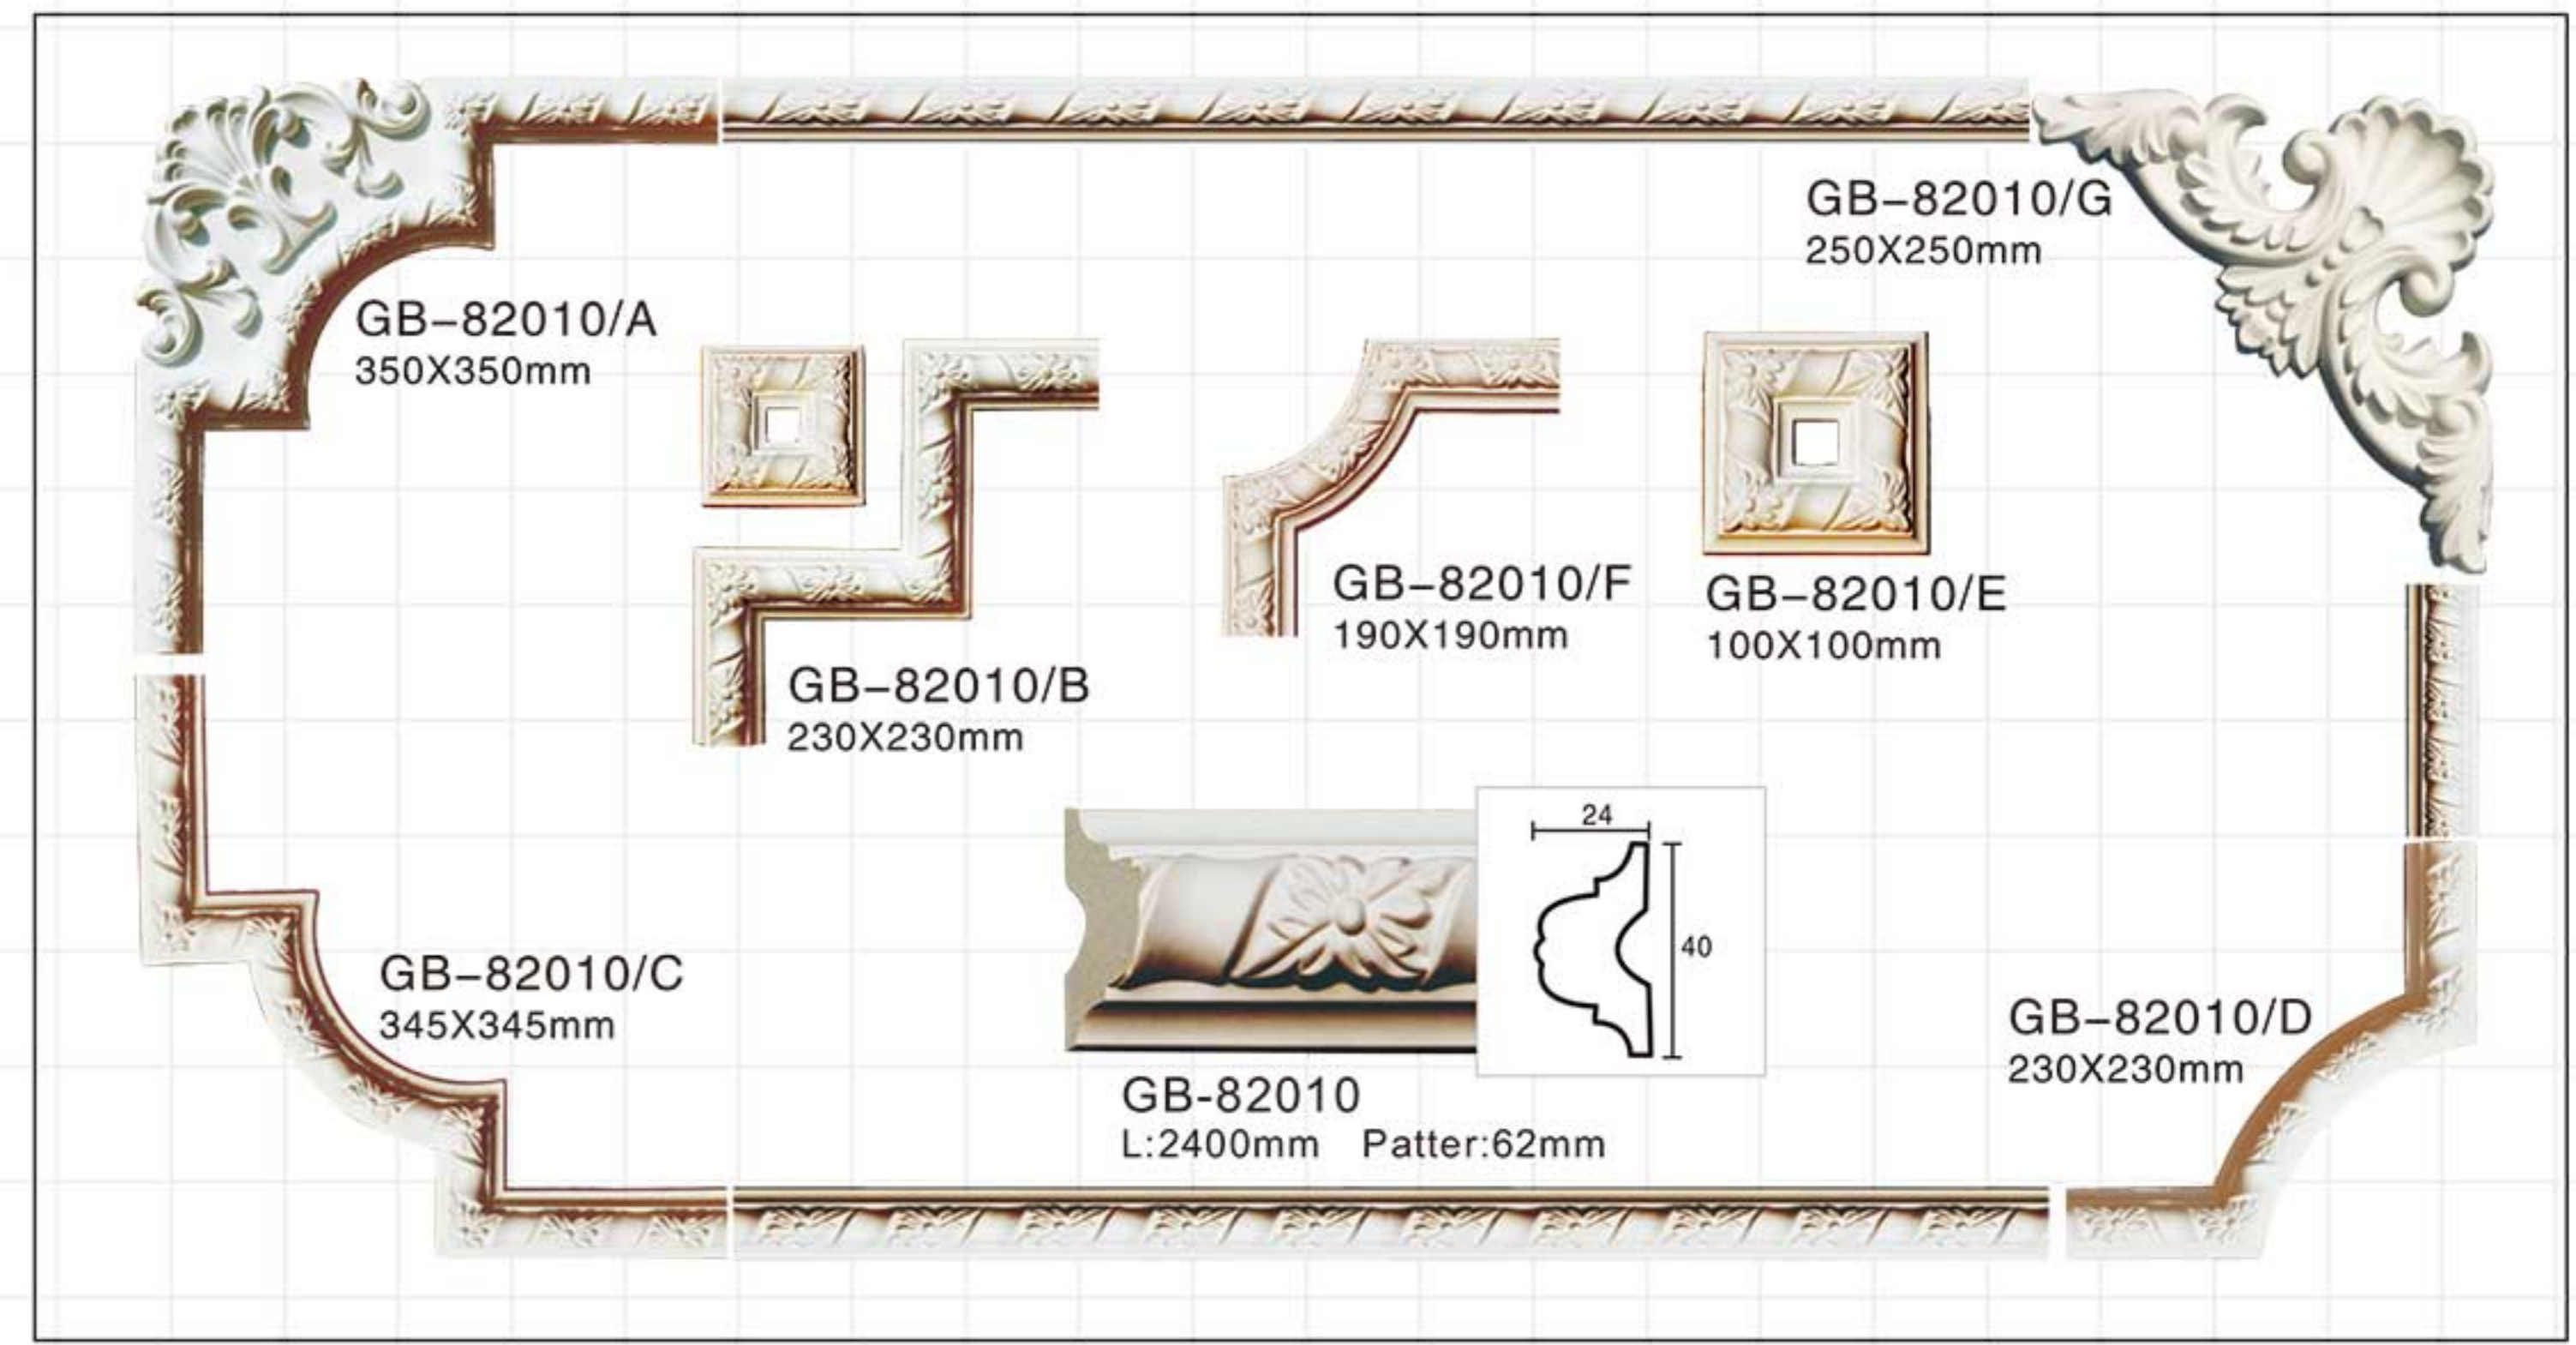

Carving panel mouldings-Corners

Carving panel mouldings-Corners