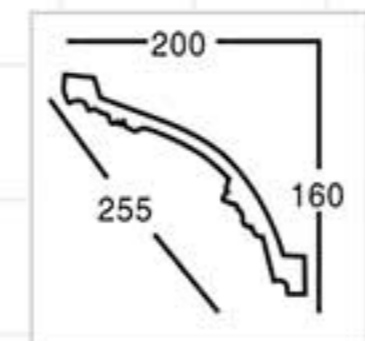

Antique gold

GA-81128
Length□2400mm
Breadth:164mm
Pattern:348mm

Partial Gold leaf

GA-81129
Length□2400mm
Breadth:172mm
Pattern:200mm

silver

GA-81129
Length□2400mm
Breadth:172mm
Pattern:200mm

Champagne Gold

GA-81138
Length□2400mm
Breadth:158mm
Pattern:150mm

Antique silver

GA-81139
Length□2400mm
Breadth:200mm
Pattern:240mm

Gold with Silver

GA-81148
Length□2400mm
Breadth:222mm
Pattern:35mm

Coffee

GA-81153
Length□2400mm
Breadth:182mm
Pattern:140mm

Gold

GA-81155
Length□2400mm
Breadth:228mm
Pattern:240mm

Champagne Gold

GA-81156-160
Length□2400mm
Breadth:255mm
Pattern:245mm

Gold with Silver

GA-81158
Length□2400mm
Breadth:222mm
Pattern:480mm

Partial Gold leaf

GA-81161
Length□2400mm
Breadth:245mm
Pattern:125mm

Champagne Gold

GB-82048
Length□2400mm
Breadth:85mm
Pattern:10mm

Antique gold

GB-82094
Length□2400mm
Breadth:84mm
Pattern:240mm

Partial Gold leaf

GB-82052-88
Length□2400mm
Breadth:87mm
Pattern:200mm

Gold and silver by hand