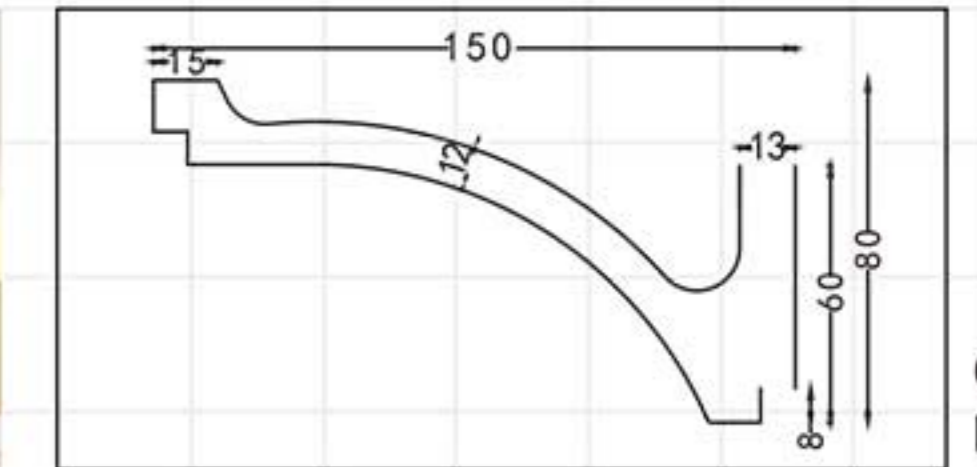

Modern concise style

Modern concise style

Concise moulding-board with hide light,soften dimensional atmosphere,downy illume,sweet and incomparable