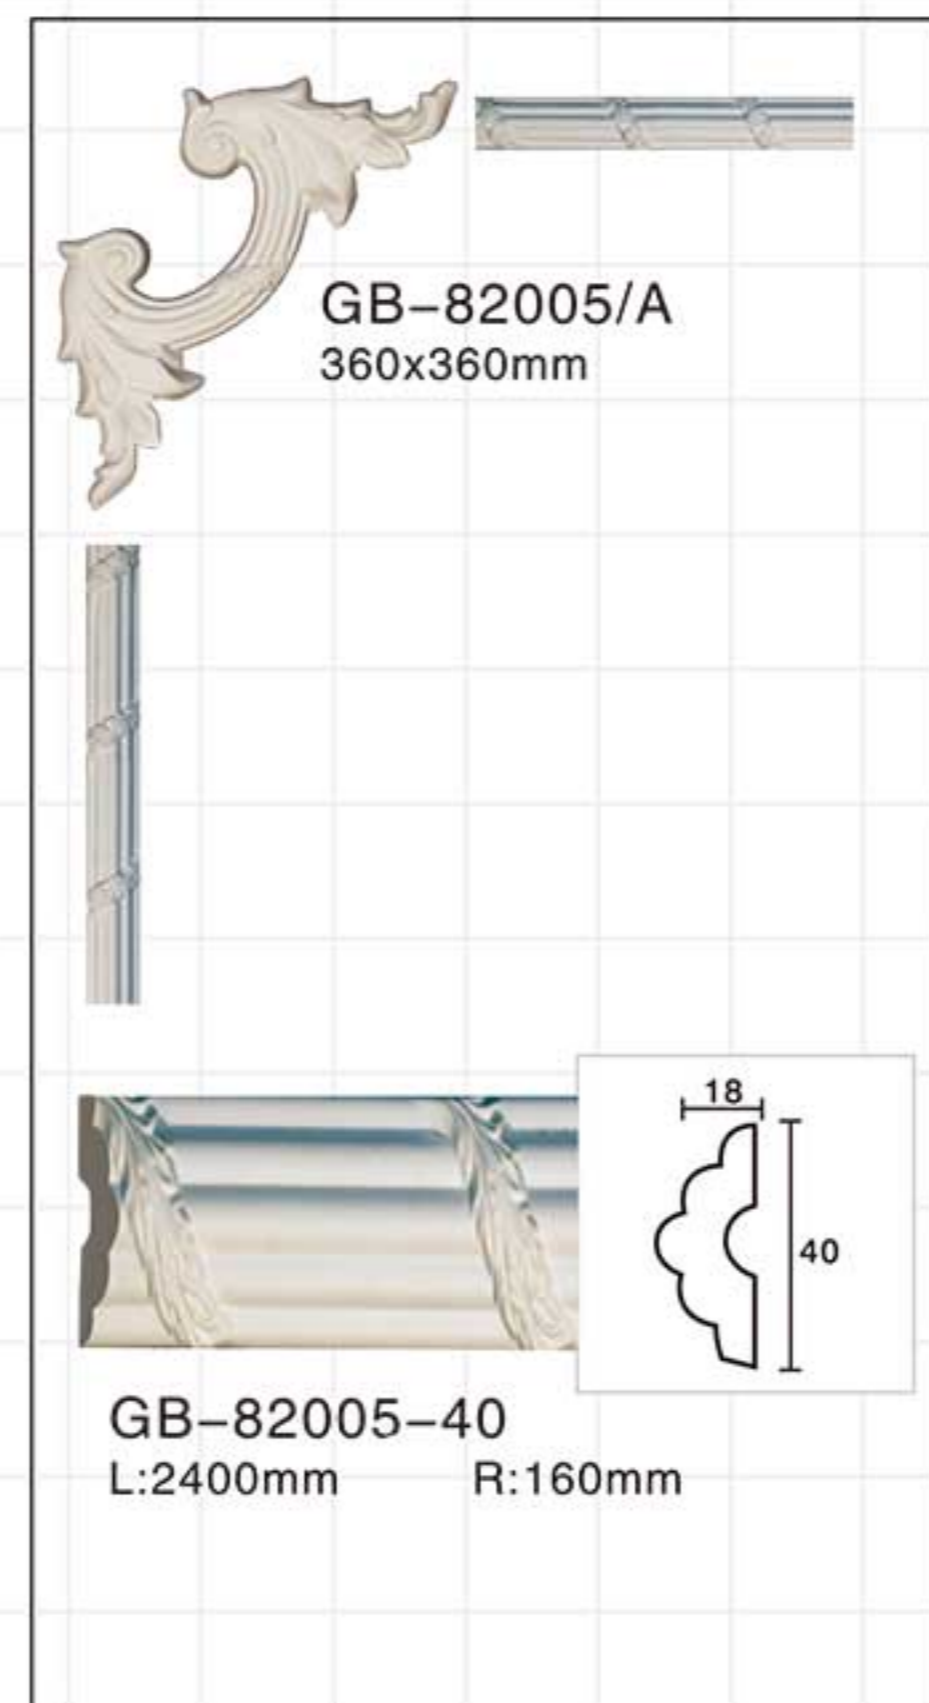

Carving panel mouldings-Corners

Carving panel mouldings-Corners