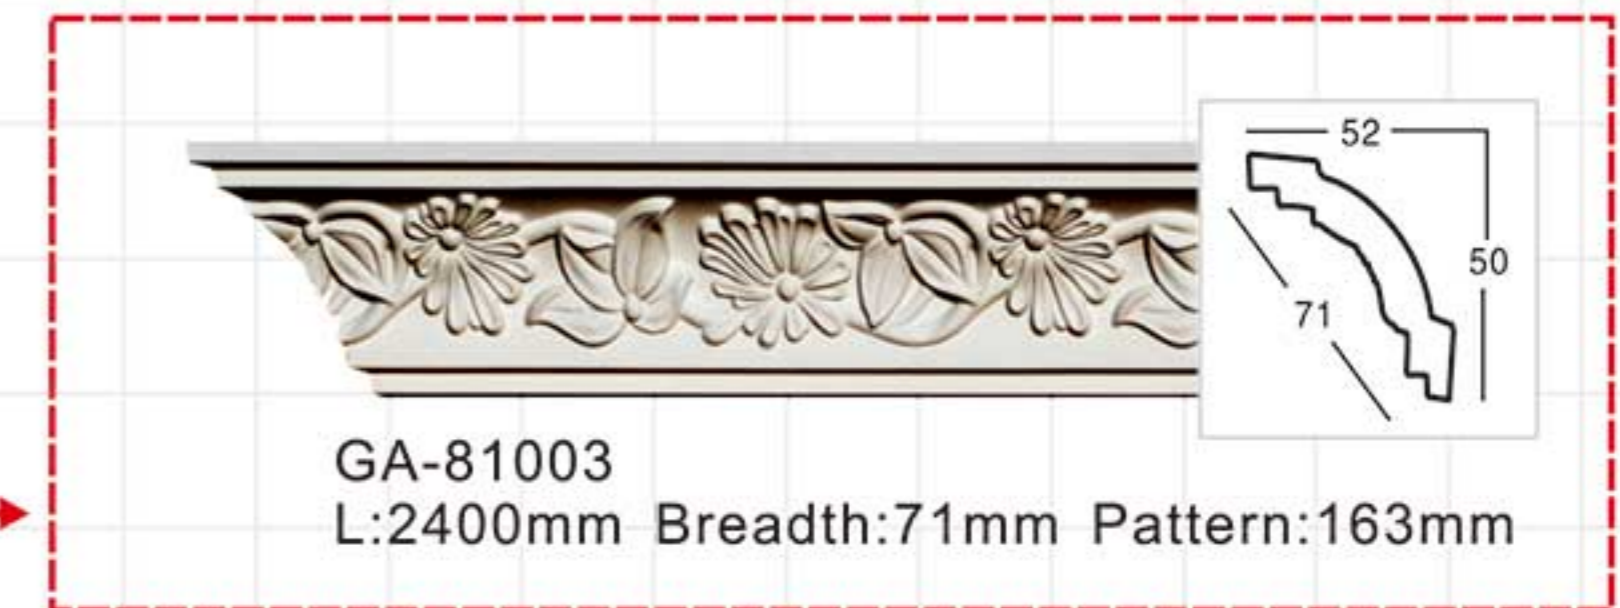

Carving crown mouldings

Also can chose the items which are similar

Also can chose the items which are similar

Also can chose the items which are similar