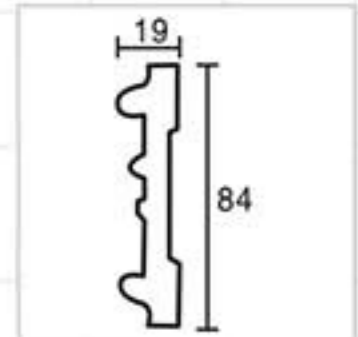

Champagne Gold

GA-81069
Length □ 2400mm
Breadth: 128mm
Pattern: 144mm

Famille rose

GA-81071
Length □ 2400mm
Breadth: 145mm
Pattern: 77mm

Hand Paiting Silver

GA-81083
Length □ 2400mm
Breadth: 126mm
Pattern: 122mm

Champagne Gold

GA-81156-160
Length□2400mm
Breadth:255mm
Pattern:245mm

Gold with Silver

GA-81158
Length□2400mm
Breadth:222mm
Pattern:480mm

Partial Gold leaf

GA-81161
Length□2400mm
Breadth:245mm
Pattern:125mm

Bronze

Color Effect

Color Effect

GA-81170
Length□2400mm
Breadth:498mm
Pattern:244mm

Champagne silver

GB-82002
Length□2400mm
Breadth:30mm
Pattern:50mm

Gold and silver by hand

GB-82011
Length□2400mm
Breadth:45mm
Pattern:90mm

Champagne Gold

GB-82048
Length□2400mm
Breadth:85mm
Pattern:10mm

Antique gold

GB-82094
Length□2400mm
Breadth:84mm
Pattern:240mm

Partial Gold leaf

GB-82052-88
Length□2400mm
Breadth:87mm
Pattern:200mm

Gold and silver by hand