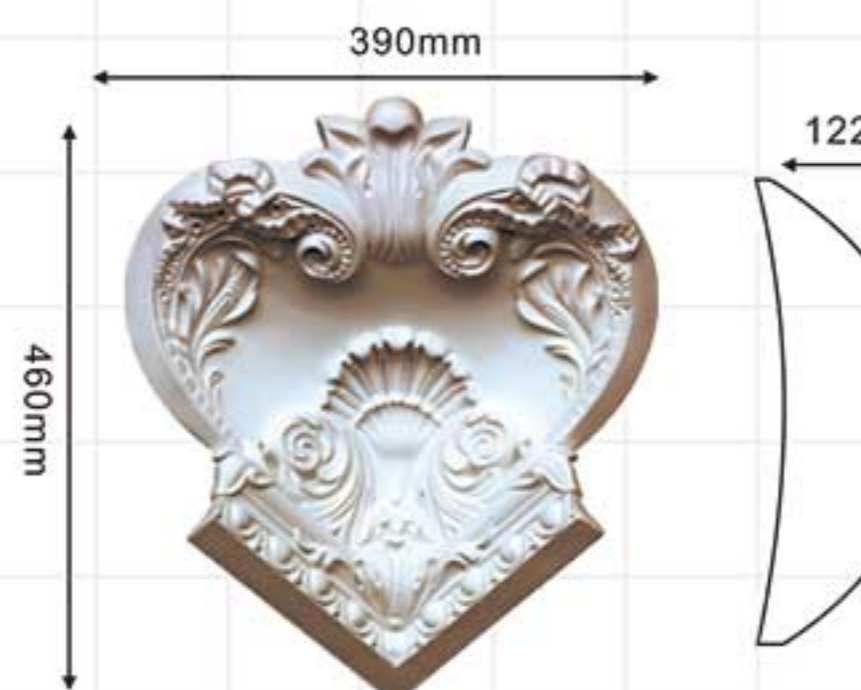

GA-81174
L:2400mm Breadth:498mm Pattern:1310mm

GA-81162
L:2400mm Breadth:260mm Pattern:270mm

GA-81163
L:2400mm Breadth:222mm Pattern:101mm

GA-81175
L:2400mm Breadth:301mm Pattern:490mm

GA-81179
L:2100mm Breadth:519mm Pattern:300mm

GA-81164
L:2400mm Breadth:215mm Pattern:200mm

GA-81165
L:2400mm Breadth:270mm Pattern:210mm

GA-81174/X
700x680x210mm

piece together
:(GA-81174/X+GA-81174)

piece together
:(GA-81174/X+GA-81170)

GA-81166
L:2400mm Breadth:283mm Pattern:100mm

GA-81167
L:2400mm Breadth:301mm Pattern:100mm

GA-81175/X
460x390x122mm

piece together
:(GA-81175/X+GA-81175)

piece together
:(GA-81175/X+GA-81167)

GA-81169
L:2400mm Breadth:356mm Pattern:122mm

GA-81170
L:2400mm Breadth:498mm Pattern:244mm

Carving crown mouldings

GA-81166
L:2400mm
Breadth:283mm
Pattern:100mm

GA-81167
L:2400mm
Breadth:301mm
Pattern:100mm

GA-81169
L:2400mm
Breadth:356mm
Pattern:122mm

GA-81170
L:2400mm
Breadth:498mm
Pattern:244mm