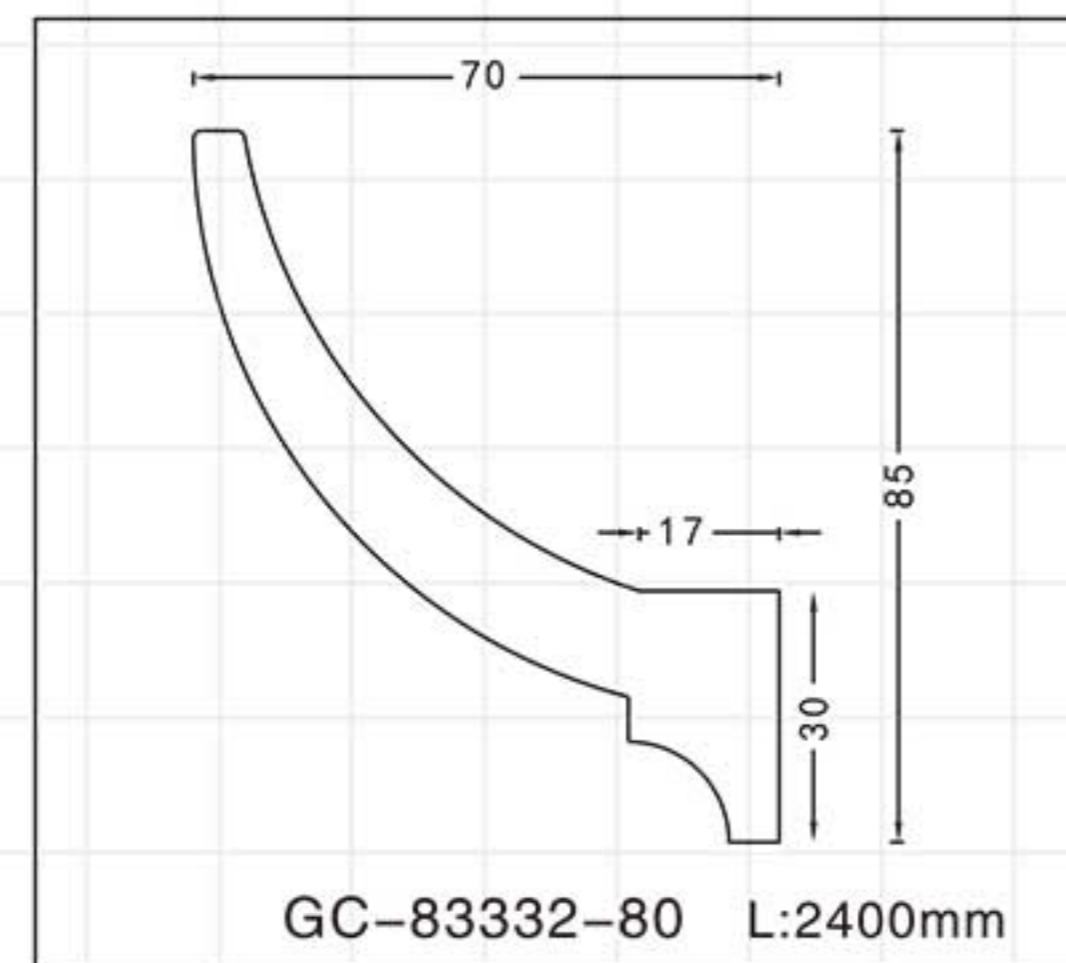

Modern concise style

Modern concise style

Concise moulding-board with hide light,soften dimensional atmosphere,downy illume,sweet and incomparable