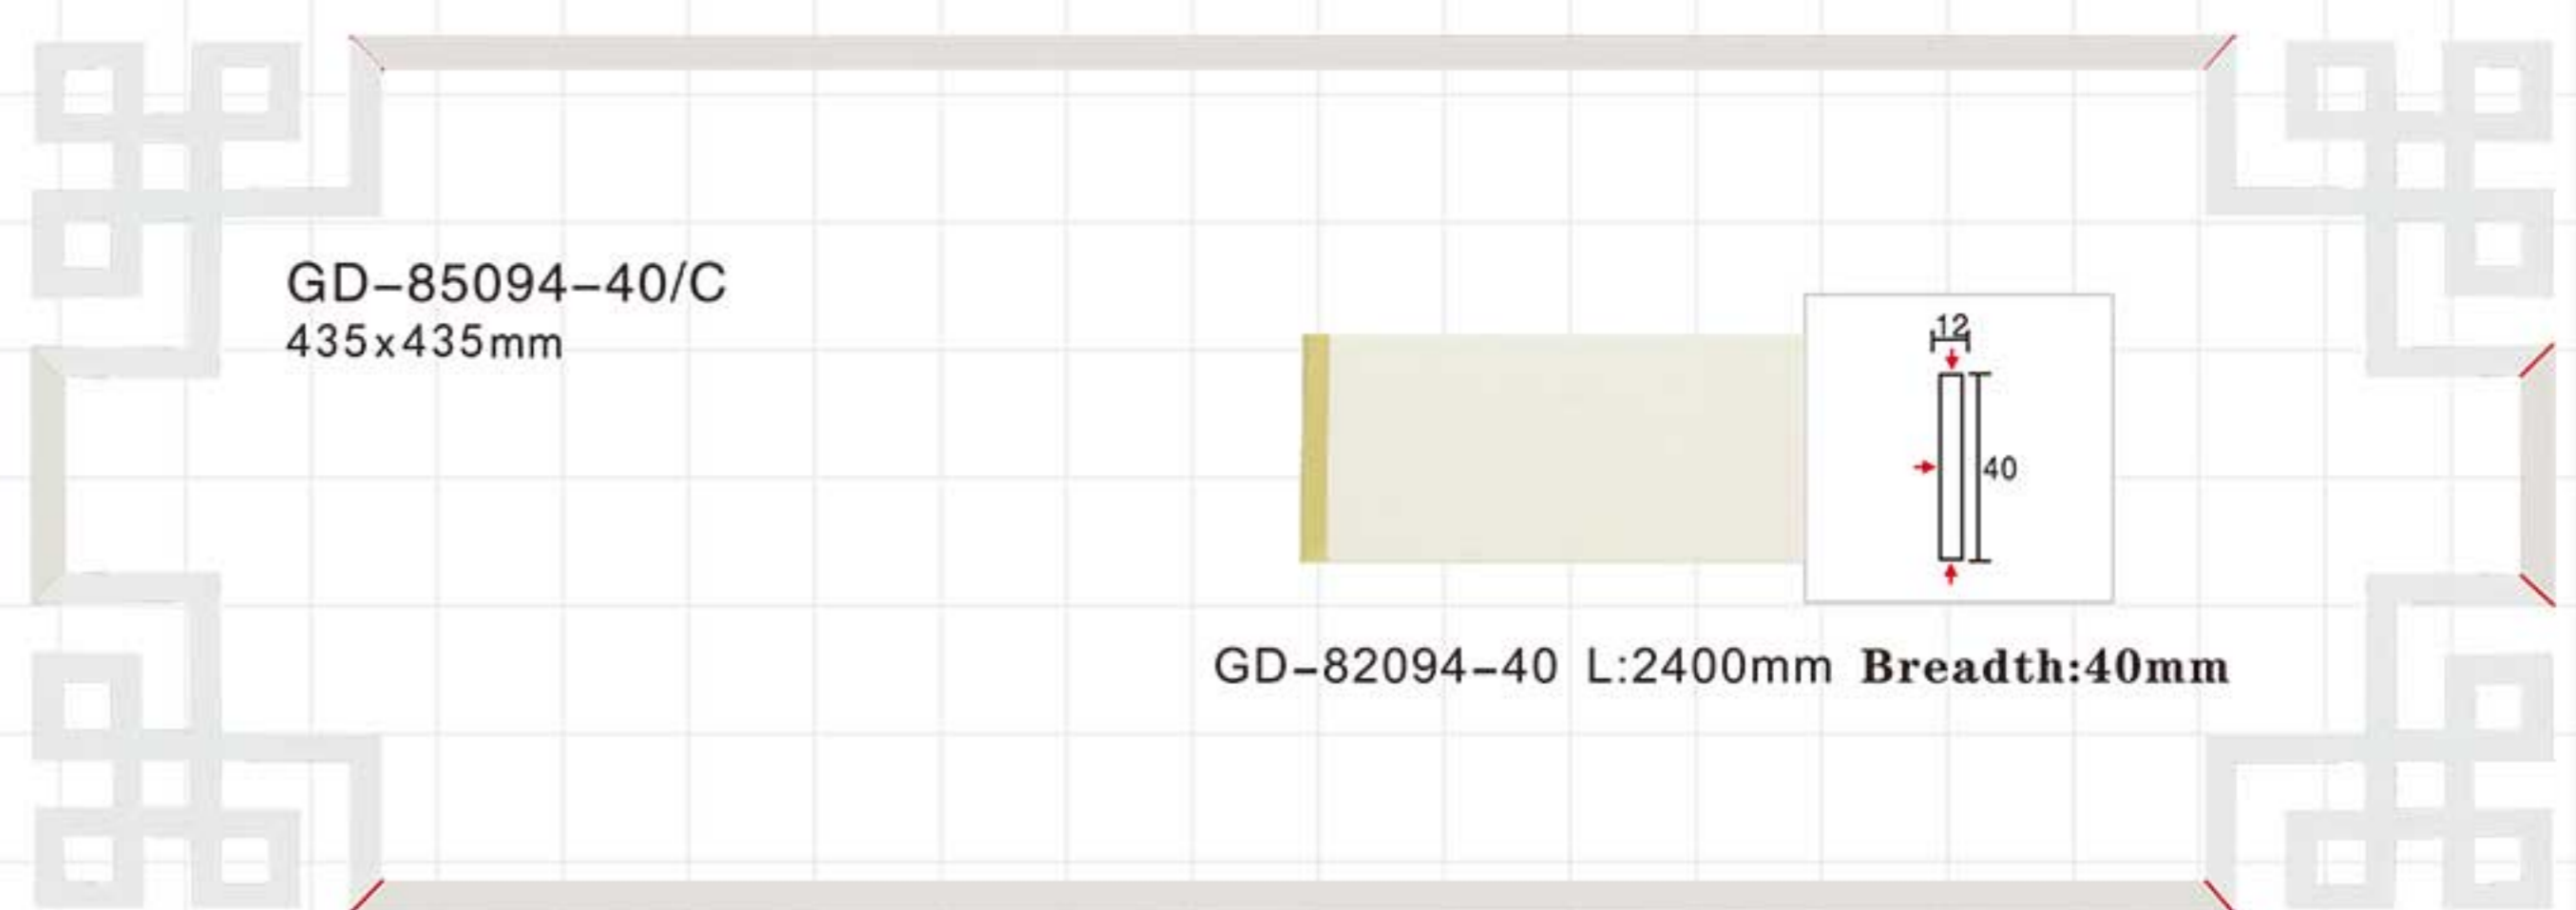

GD-85094-40/C
435x435mm

GD-82094-40 L:2400mm Breadth:40mm