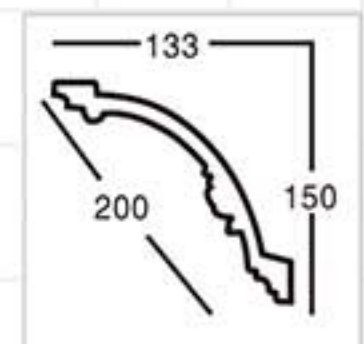

Champagne Gold

GA-81069
Length □ 2400mm
Breadth: 128mm
Pattern: 144mm

Famille rose

GA-81071
Length □ 2400mm
Breadth: 145mm
Pattern: 77mm

Hand Paiting Silver

GA-81083
Length □ 2400mm
Breadth: 126mm
Pattern: 122mm

Antique gold

GA-81128
Length□2400mm
Breadth:164mm
Pattern:348mm

Partial Gold leaf

GA-81129
Length□2400mm
Breadth:172mm
Pattern:200mm

silver

GA-81129
Length□2400mm
Breadth:172mm
Pattern:200mm

Champagne Gold

GA-81138
Length□2400mm
Breadth:158mm
Pattern:150mm

Antique silver

GA-81139
Length□2400mm
Breadth:200mm
Pattern:240mm

Gold with Silver

GA-81148
Length□2400mm
Breadth:222mm
Pattern:35mm

Coffee

GA-81153
Length□2400mm
Breadth:182mm
Pattern:140mm

Gold

GA-81155
Length□2400mm
Breadth:228mm
Pattern:240mm

Champagne Gold

GA-81156-160
Length□2400mm
Breadth:255mm
Pattern:245mm

Gold with Silver

GA-81158
Length□2400mm
Breadth:222mm
Pattern:480mm

Partial Gold leaf

GA-81161
Length□2400mm
Breadth:245mm
Pattern:125mm