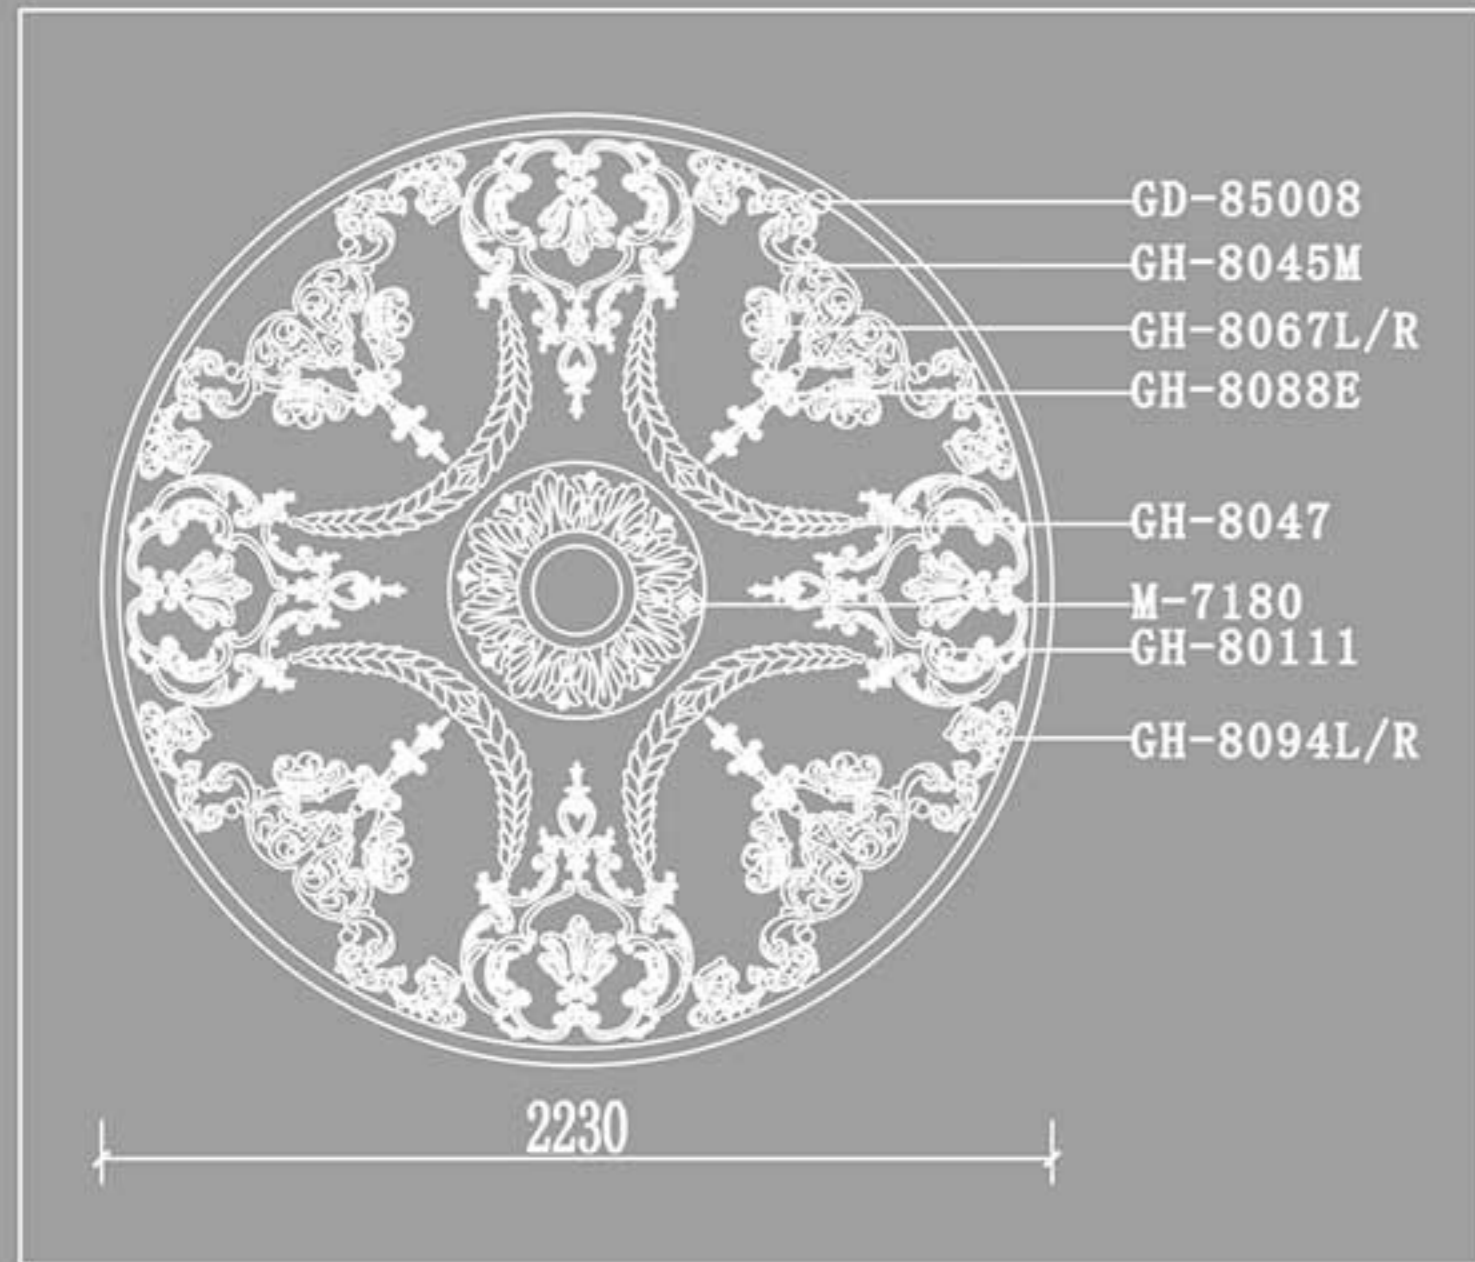

Ornaments

Ornaments

Nice carving/Exquisite/High-quality

The specialist do the professional thing

The specialist do the professional thing

Ornaments

Ornaments

GH-8029L
275x300x35mm