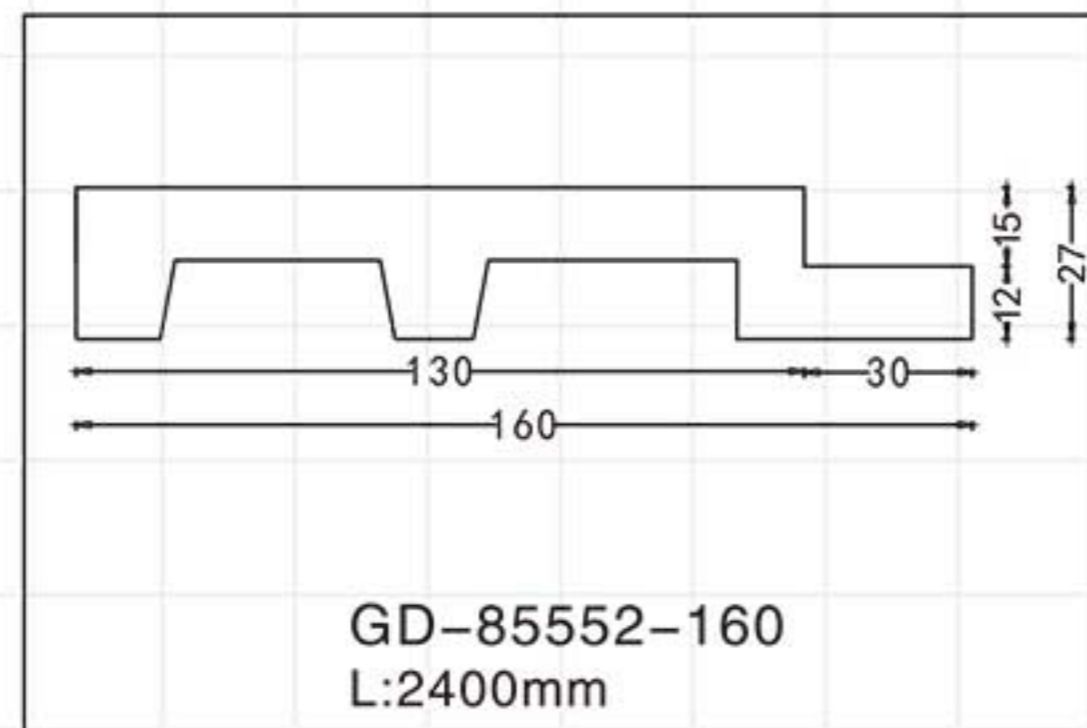

Modern concise style

Modern concise style