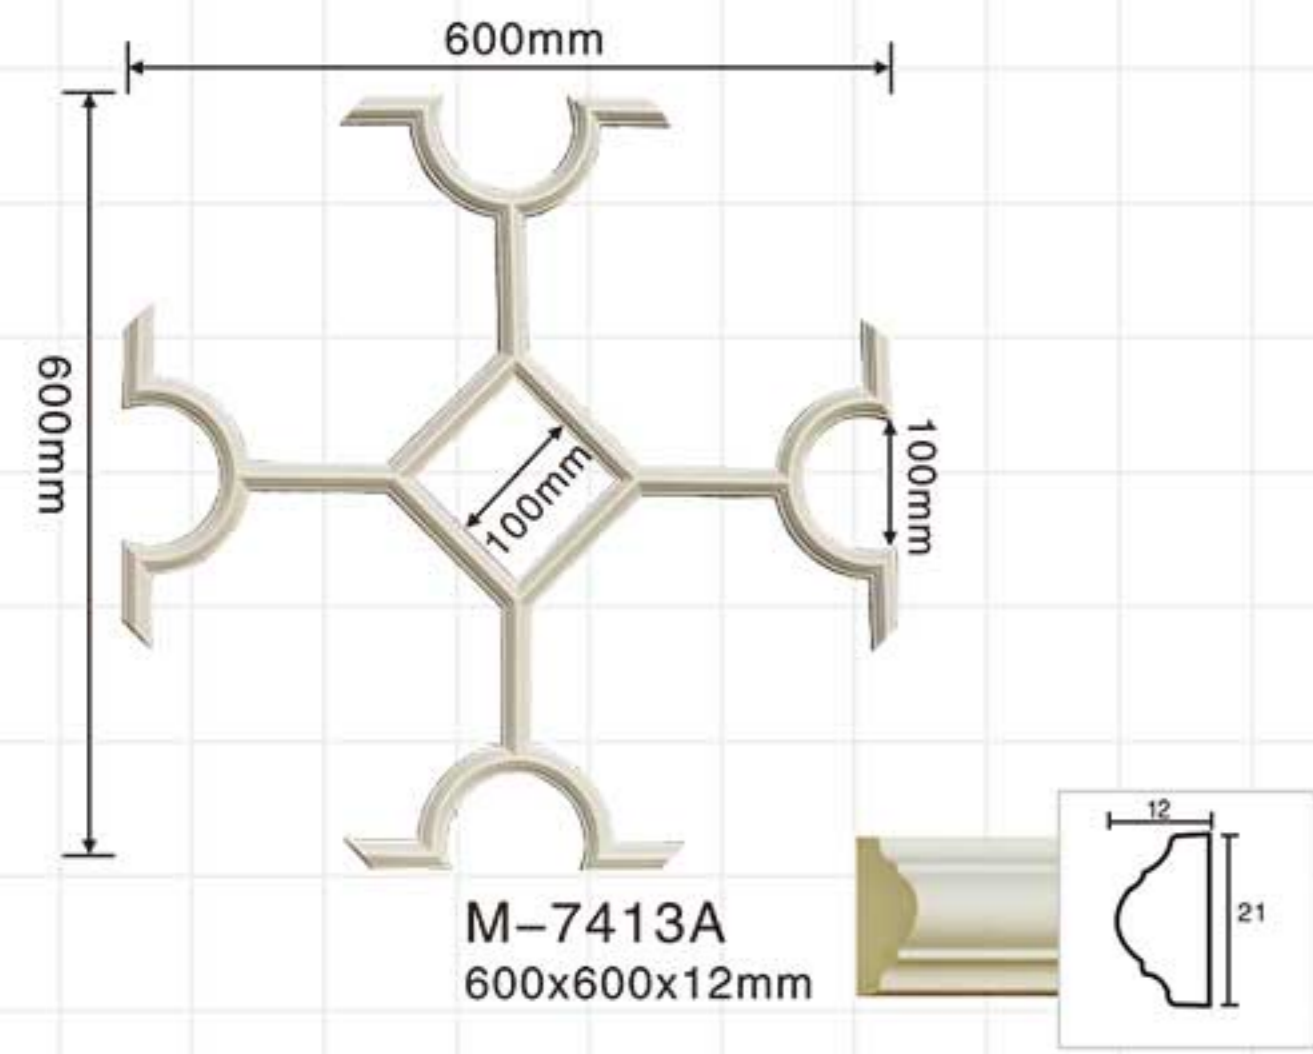

Carving panel mouldings-Corners

Carving panel mouldings-Corners

Carving panel mouldings-Corners

Carving panel mouldings-Corners

Carving panel mouldings-Corners

Carving panel mouldings-Corners

Celing tiles/wall molding

Celing tiles/wall molding

Leading brand Leading innovation

Jointless joint combination of mate and female

Celing tiles/wall molding

Celing tiles/wall molding

M-7401
D:400x400x20mm

M-7402
D:600x600x20mm

M-7405
D:450x450x20mm