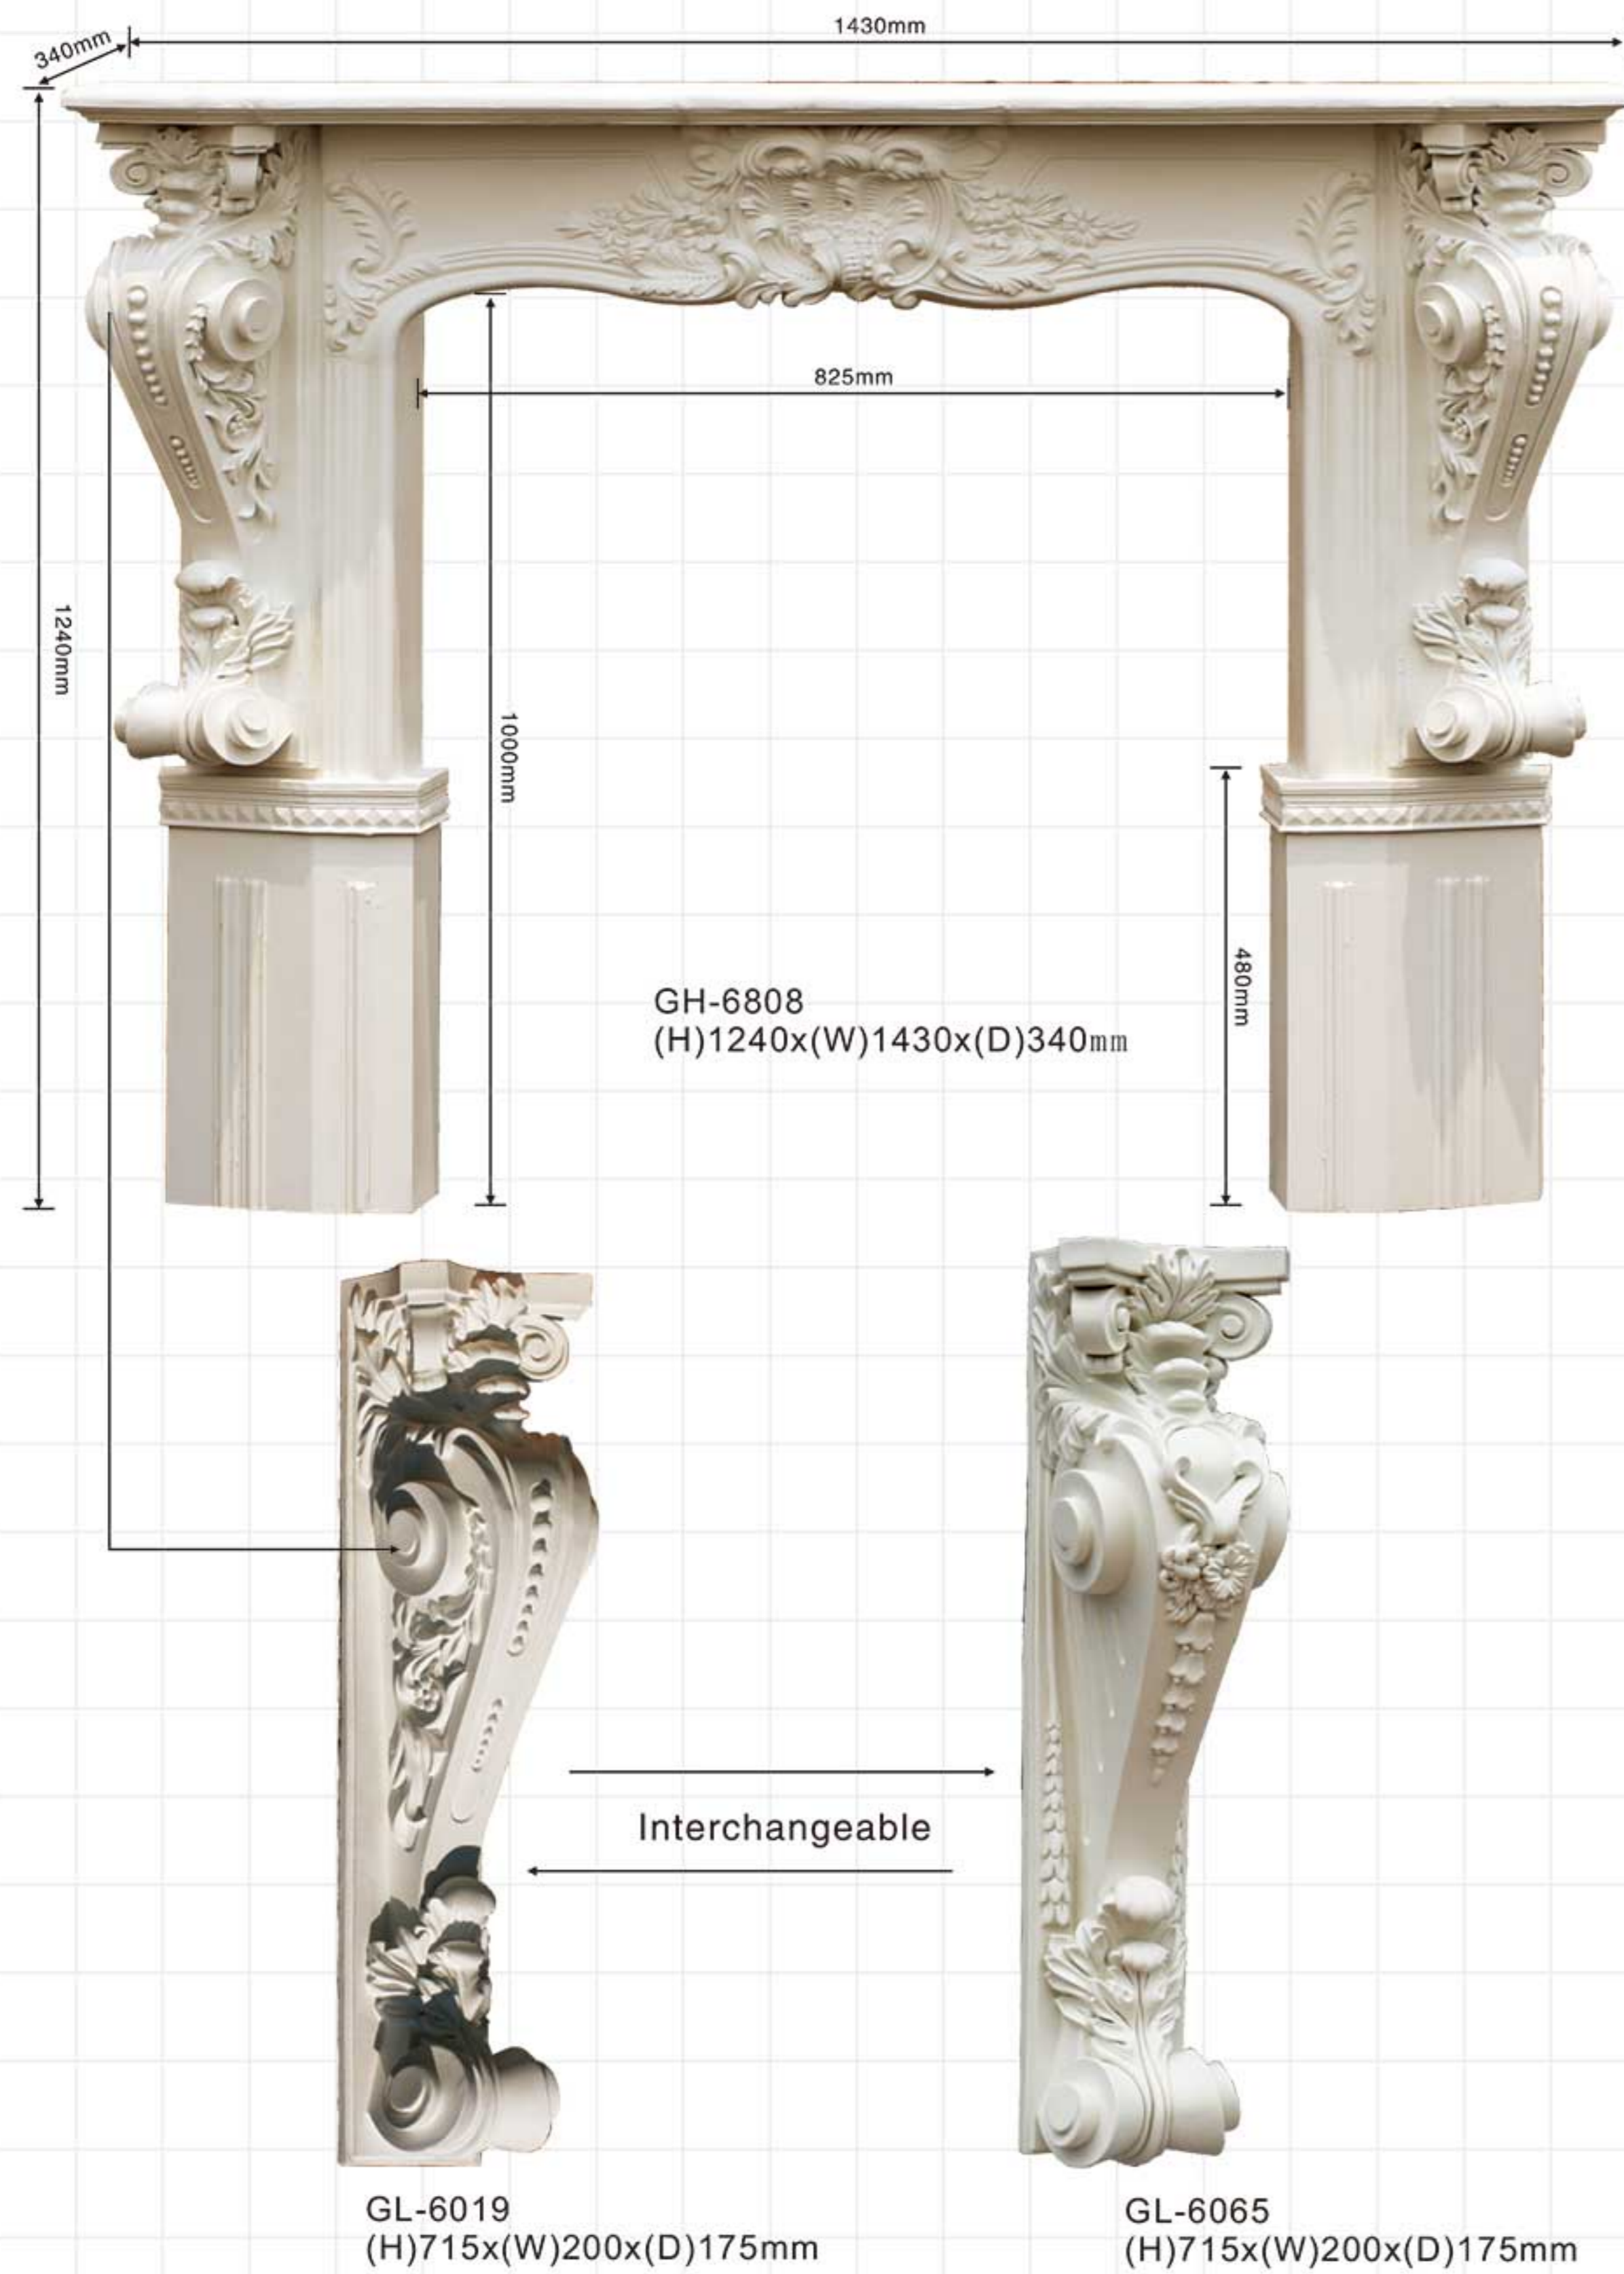

Fireplace/niches/shelvings

850mm

1645mm

GH-6800
A:735mm F:82mm
B:788mm G:175mm
C:580mm H:160mm
D:1250mm L:850mm
E:1645mm

Fireplace/niches/shelvings

Fireplace/niches/shelvings

Size Marking: HxWxD

Fireplace/niches/shelvings