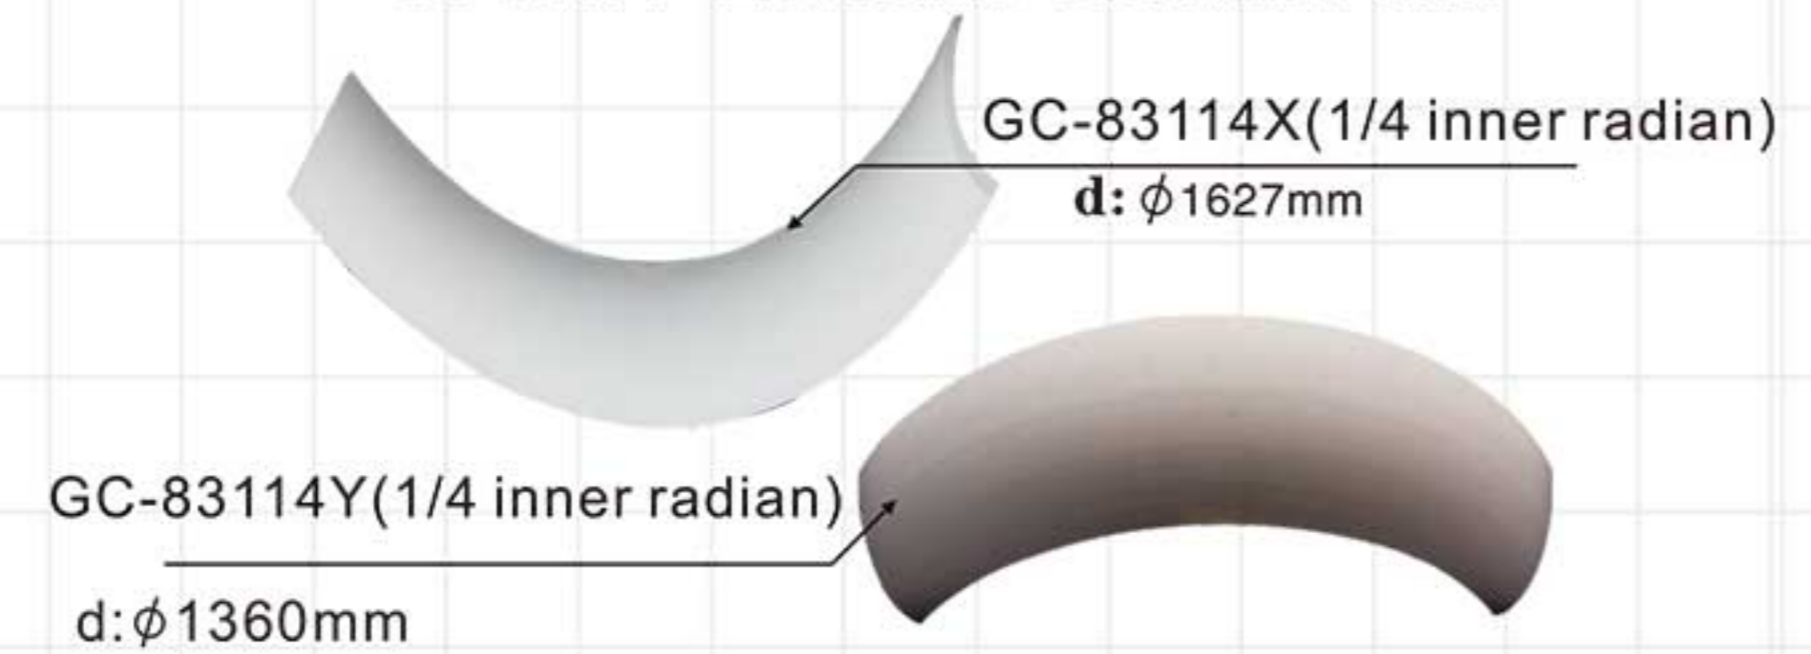

GA-81088-100 Gold with Silver
 Breadth:133mm
 Pattern:100mm
 Length□2400mm

GA-81088-100 Off white
 Breadth:133mm
 Pattern:100mm
 Length□2400mm

Color Effect

Color Effect

GA-81004
Length □ 2400mm
Breadth: 79mm
Pattern: 10mm

GC-83056-100 L:2400mm Breadth:142mm

GC-83114-80 L:2400mm Breadth:113mm

GC-83114 L:2400mm Breadth:170mm

GC-83063 L:2400mm Breadth:142mm

GC-83092 L:2400mm Breadth:240mm

GC-83081 L:2400mm Breadth:187mm

GC-83102 L:2400mm Breadth:205mm