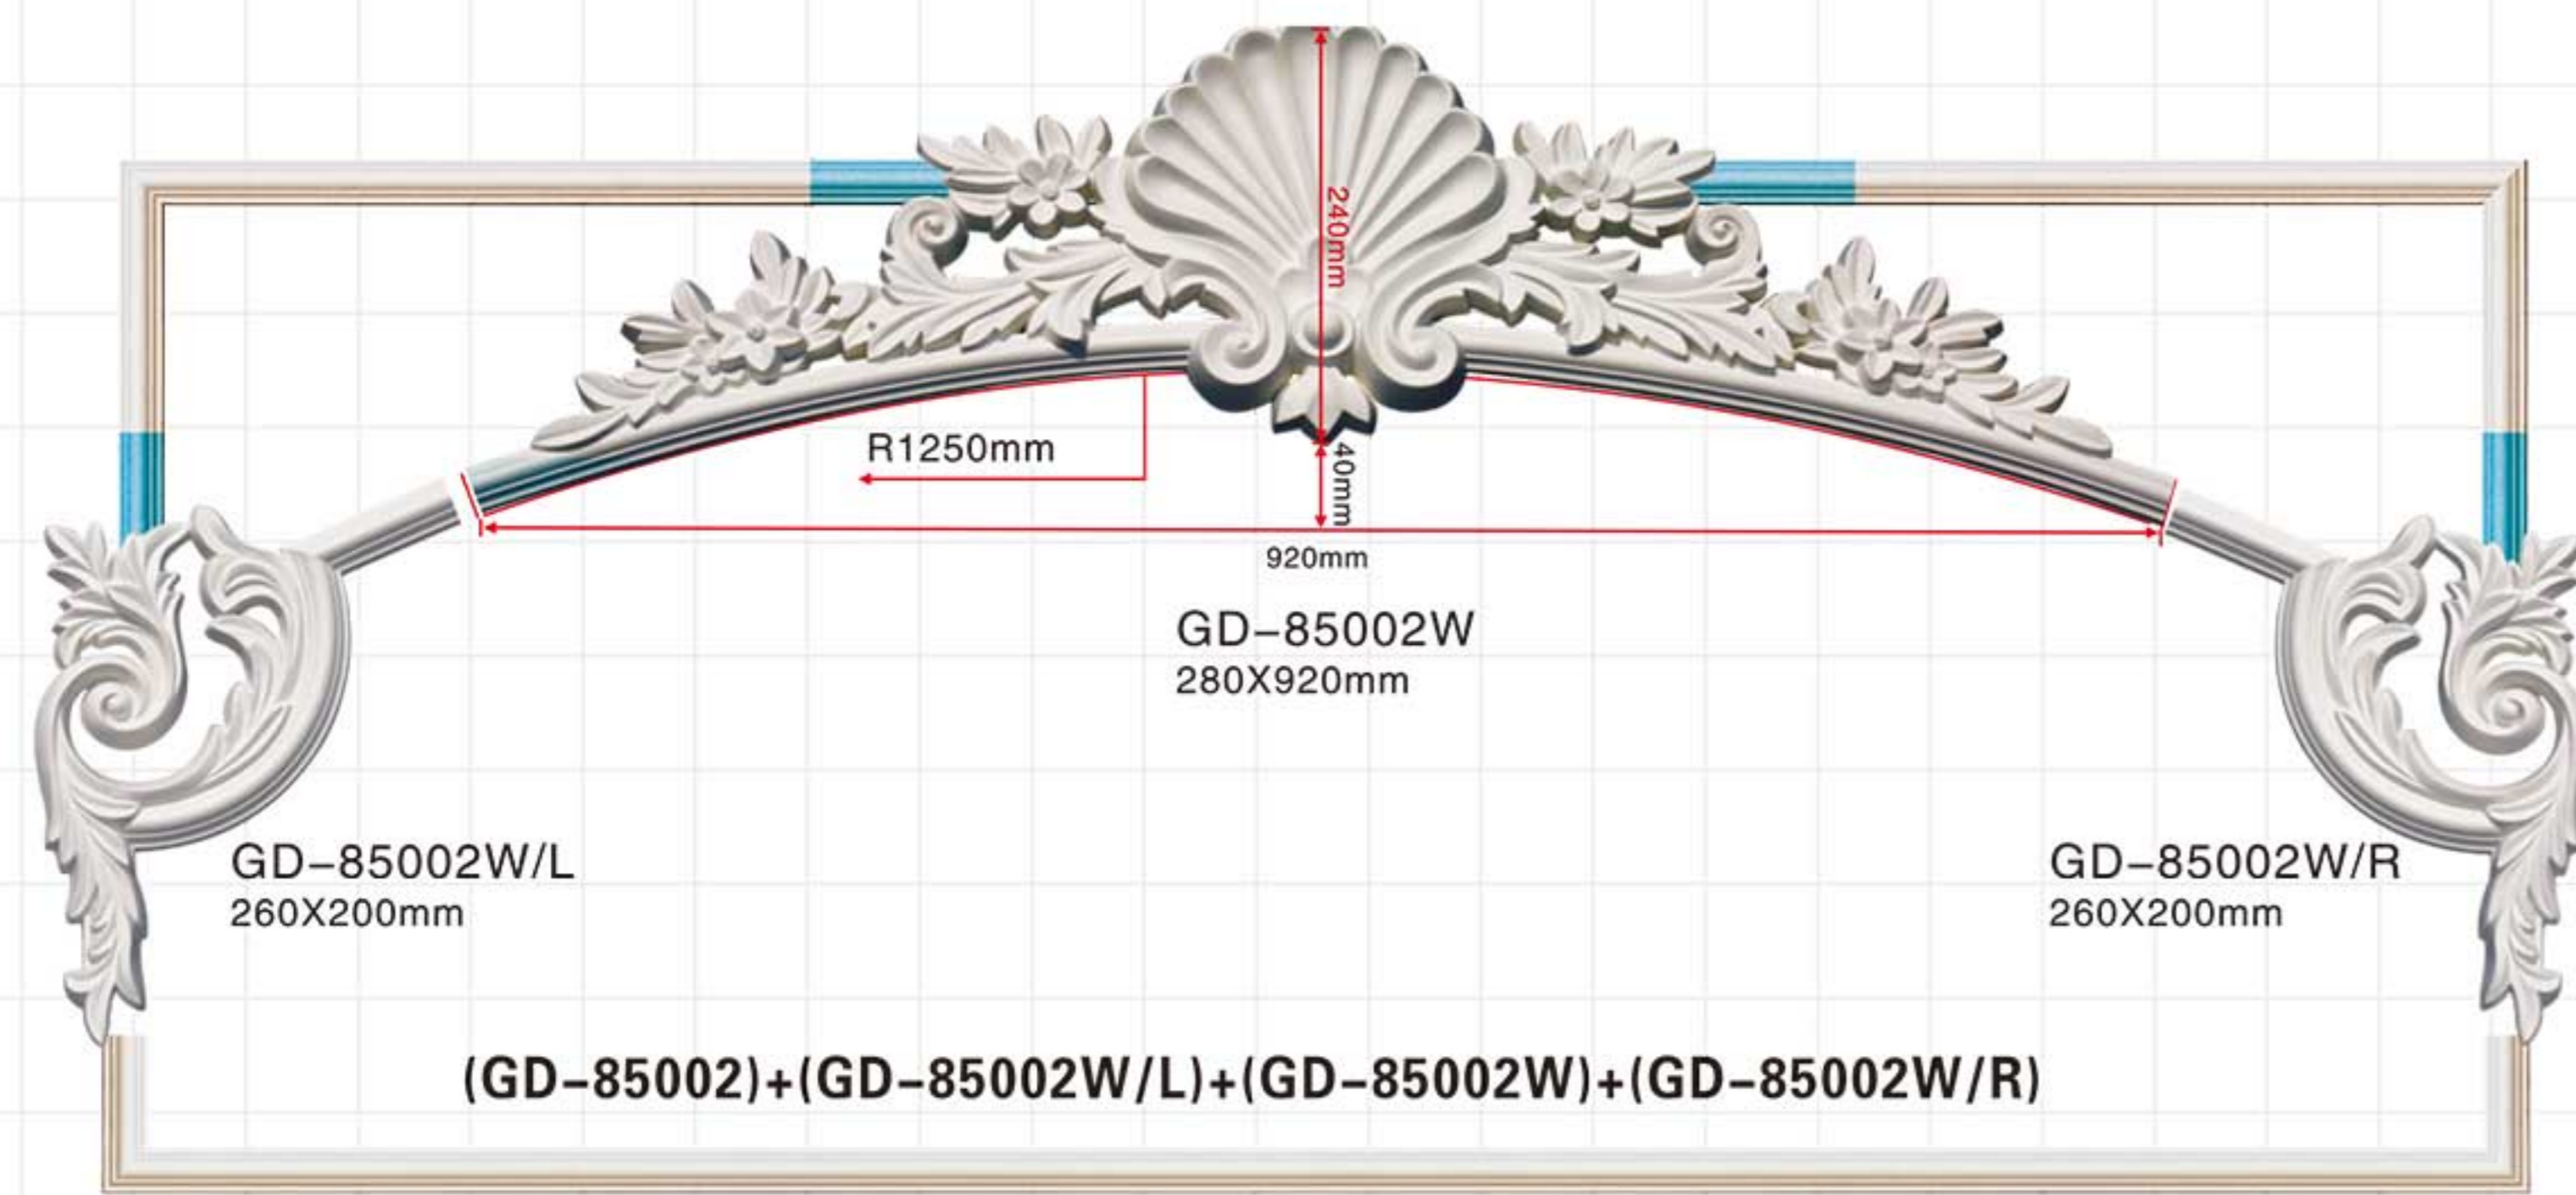

GD-85060 L:2400mm Breadth:125mm

GD-85102 L:2400mm Breadth:79mm

GD-85067 L:2400mm Breadth:152mm

GD-85103 L:2400mm Breadth:107mm

GD-85083 L:2400mm Breadth:130mm

Carving panel mouldings-Corners

Carving panel mouldings-Corners

PANEL MOULDINGS
-CORNERS

Carving panel mouldings-Corners

Carving panel mouldings-Corners

Carving panel mouldings-Corners

Carving panel mouldings-Corners

Carving panel mouldings-Corners

Carving panel mouldings-Corners