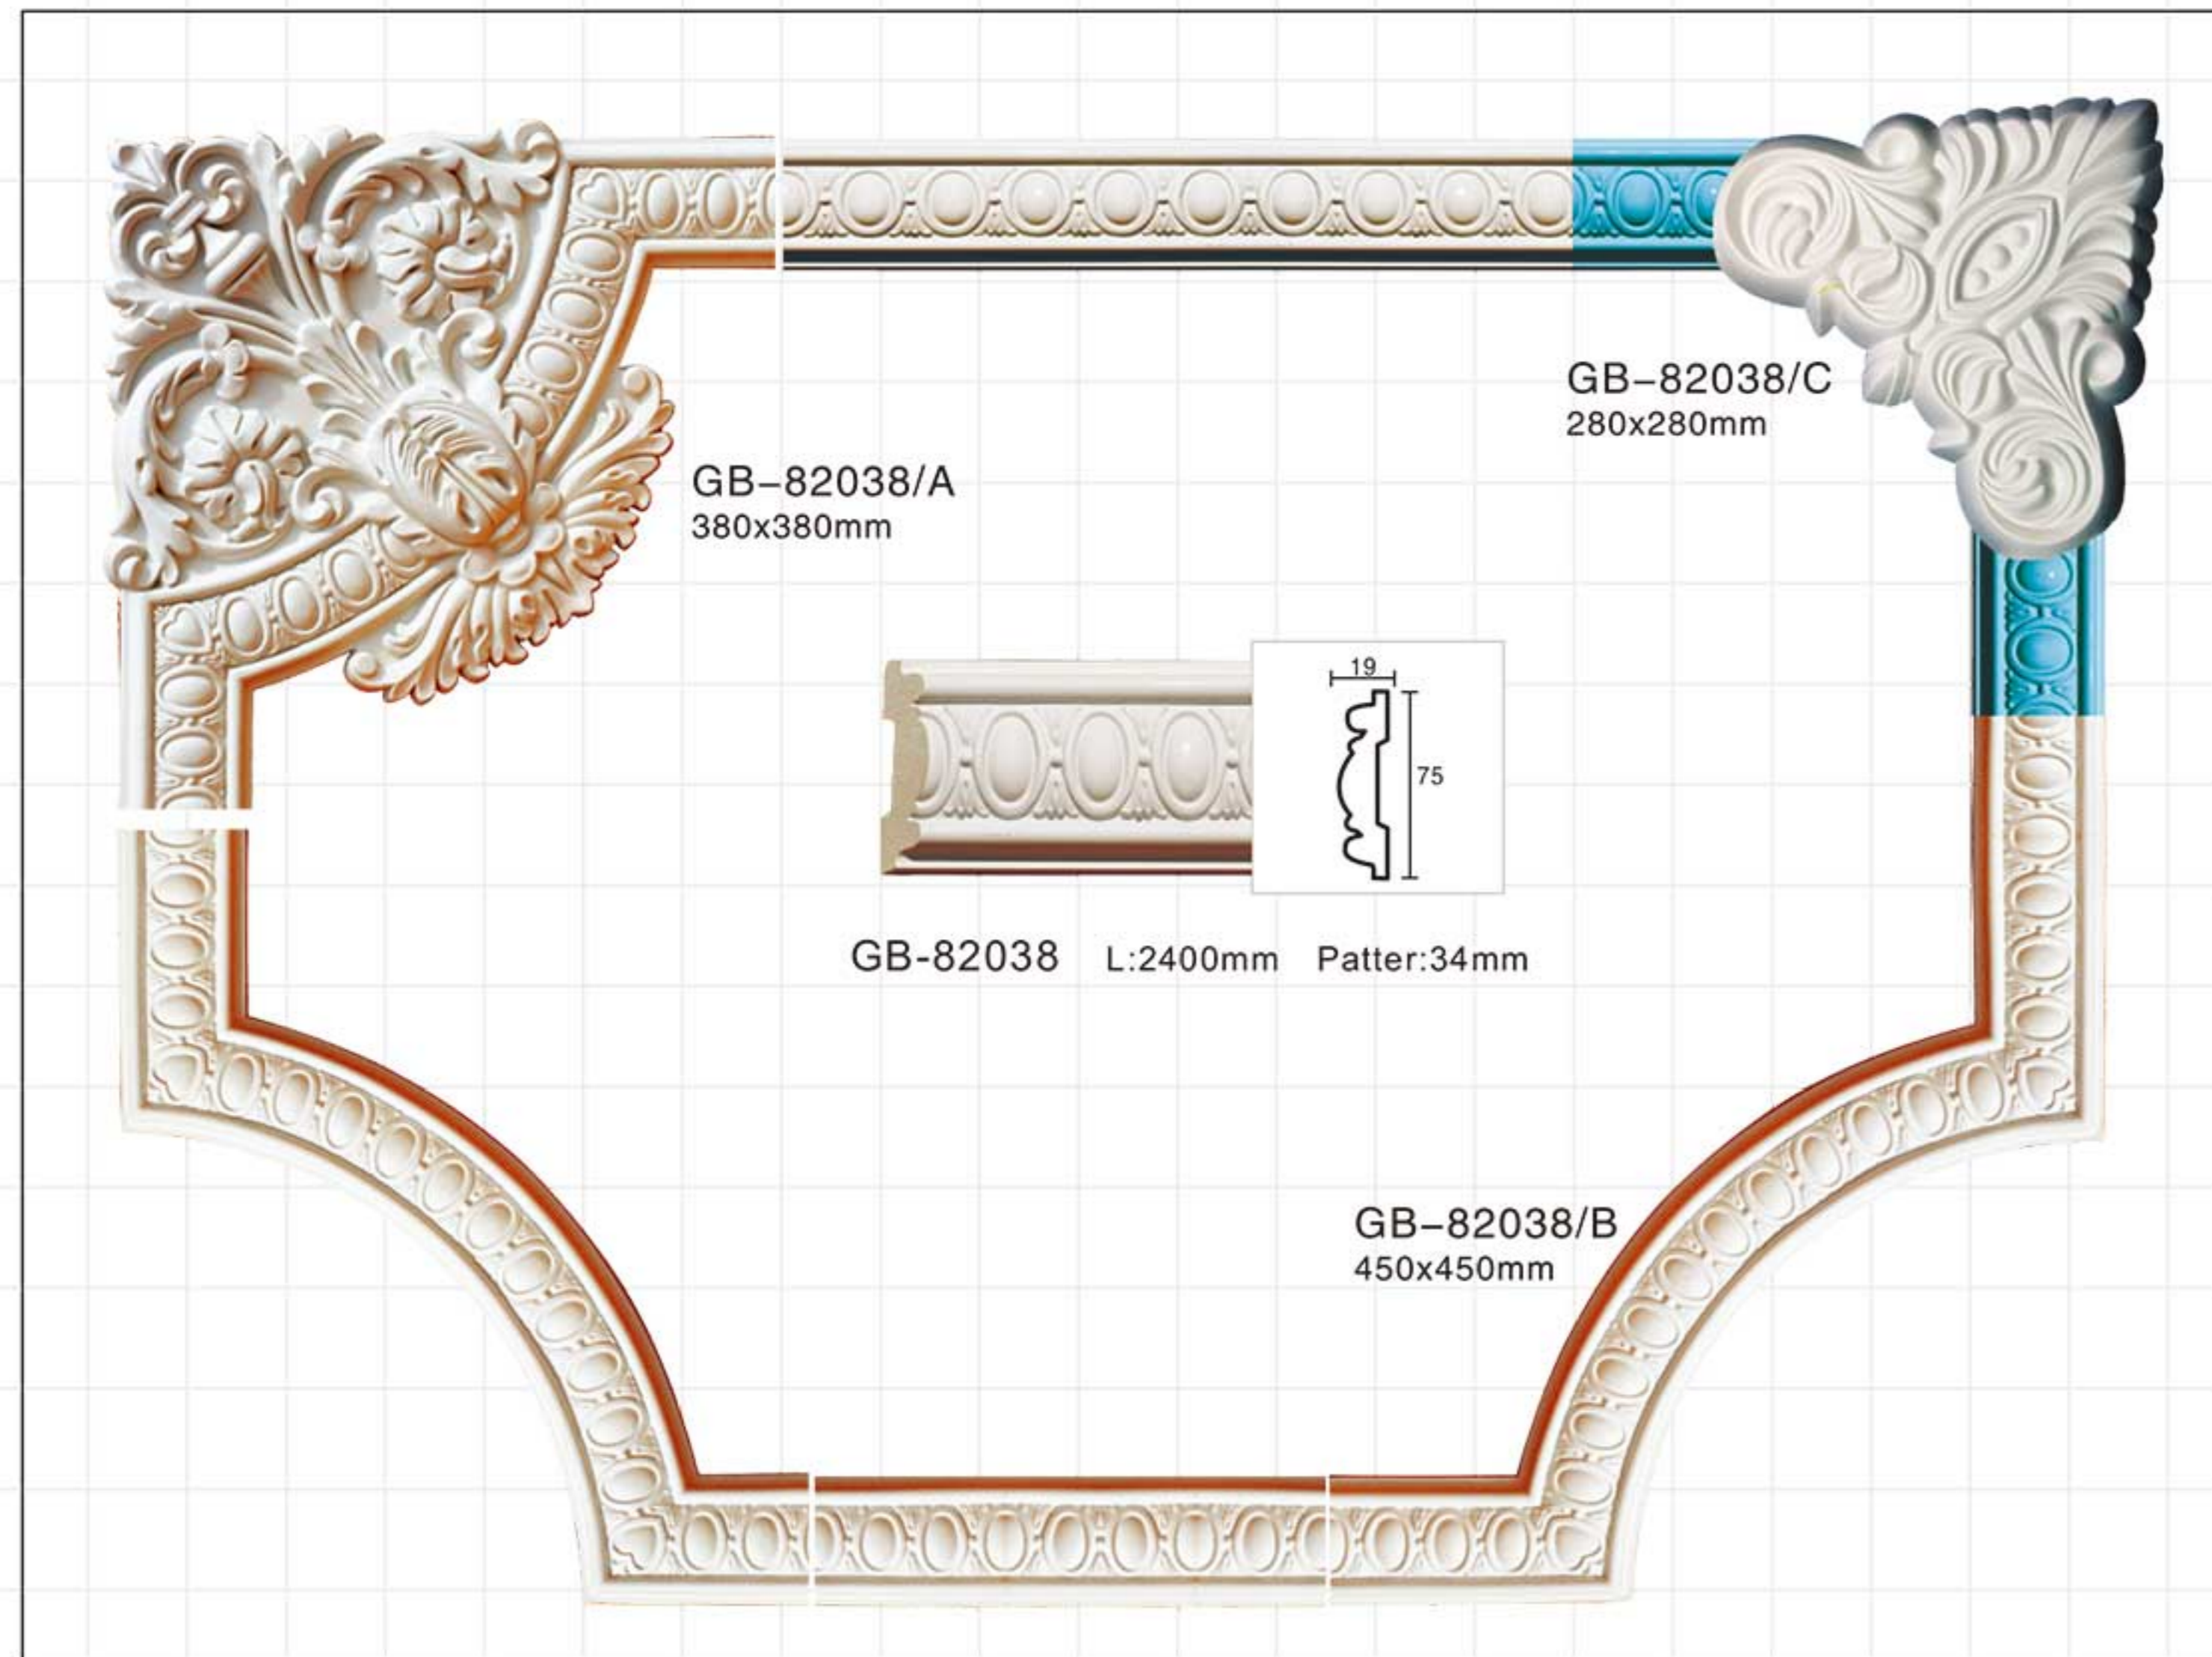

Carving panel mouldings-Corners