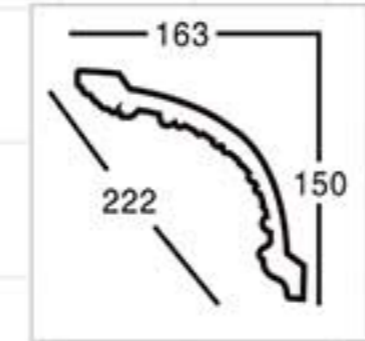

Champagne Gold

GA-81069
Length □ 2400mm
Breadth: 128mm
Pattern: 144mm

Famille rose

GA-81071
Length □ 2400mm
Breadth: 145mm
Pattern: 77mm

Hand Paiting Silver

GA-81083
Length □ 2400mm
Breadth: 126mm
Pattern: 122mm

Antique gold

GA-81128
Length□2400mm
Breadth:164mm
Pattern:348mm

Partial Gold leaf

GA-81129
Length□2400mm
Breadth:172mm
Pattern:200mm

silver

GA-81129
Length□2400mm
Breadth:172mm
Pattern:200mm

Champagne Gold

GA-81138
Length□2400mm
Breadth:158mm
Pattern:150mm

Antique silver

GA-81139
Length□2400mm
Breadth:200mm
Pattern:240mm

Gold with Silver

GA-81148
Length□2400mm
Breadth:222mm
Pattern:35mm

Coffee

GA-81153
Length□2400mm
Breadth:182mm
Pattern:140mm

Gold

GA-81155
Length□2400mm
Breadth:228mm
Pattern:240mm

Champagne Gold

GA-81156-160
Length□2400mm
Breadth:255mm
Pattern:245mm

Gold with Silver

GA-81158
Length□2400mm
Breadth:222mm
Pattern:480mm

Partial Gold leaf

GA-81161
Length□2400mm
Breadth:245mm
Pattern:125mm