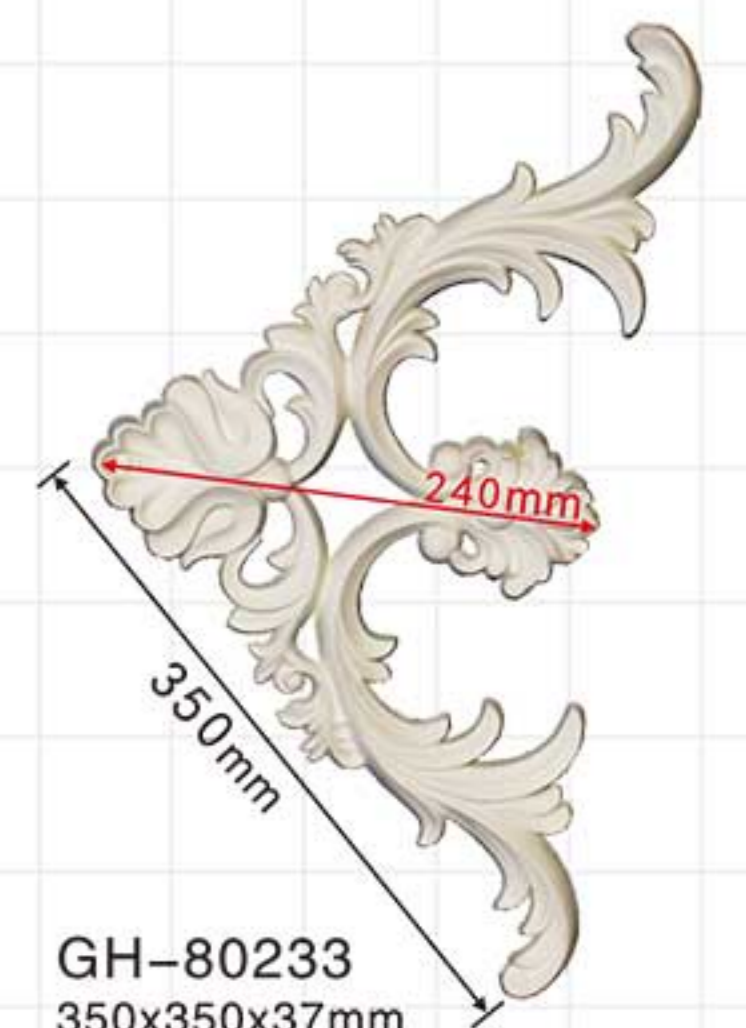

Ornaments

Ornaments

Ornaments

Ornaments

GH-80224L
545x230x18mm

GH-80224R
545x230x18mm

GH-80228L
220x115x25mm

GH-80228R
220x115x25mm

GH-80229L
225x80x16mm

GH-80229R
225x80x16mm

GH-80125

GH-80121
660x660x25mm

GH-80125
630x630x40mm

GH-80126
650x650x25mm

GH-80234
600x600x37mm

GH-80233
350x350x37mm

Wall boards

Wall boards

Wall boards

Size Marking: HxWxD

GS-9101
802x385x32mm

GS-9101 (Bronze)

GS-9103
1056x360x30mm

GS-9103 (Off white)

GS-9102
255x385x32mm

GS-9102 (Bronze)

GS-9104
360x360x30mm

GS-9104 (Off white)

Wall boards

Wall boards

Size Marking: HxWxD

GS-9105B
805x210x40mm