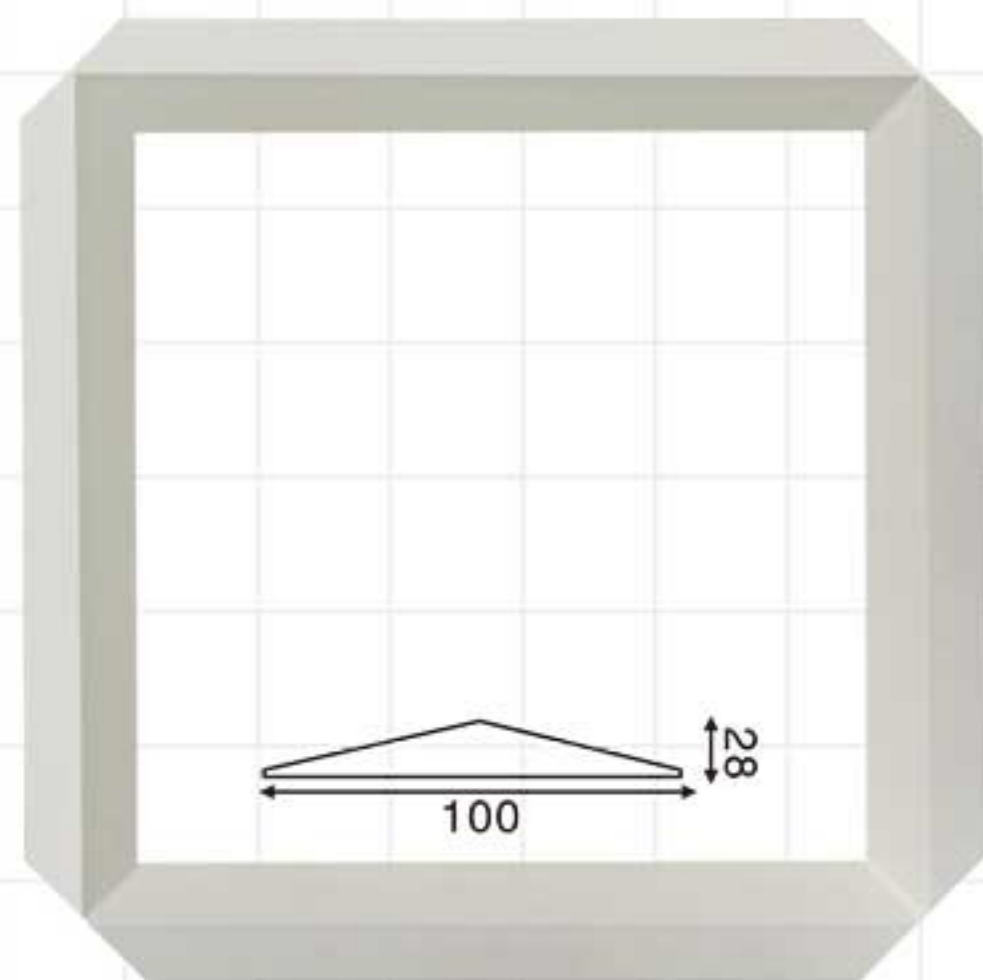

M-7408
D:790x665x65mm

M-7409
D:460x300x15mm

M-7410 D:926x926x50mm
850mm

M-7411 D:850x850x20mm

Celing tiles/wall molding

Celing Medallion

Rounded medallion

Rounded medallion