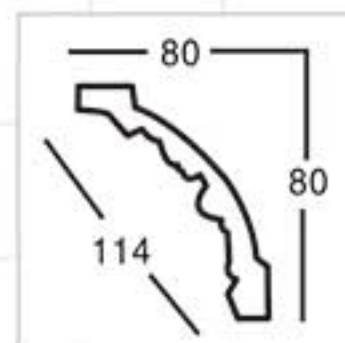

GA-81088-100 Gold with Silver
 Breadth:133mm
 Pattern:100mm
 Length□2400mm

GA-81088-100 Off white
 Breadth:133mm
 Pattern:100mm
 Length□2400mm

Color Effect

Color Effect

GA-81004
Length □ 2400mm
Breadth: 79mm
Pattern: 10mm

GA-81040-85
Length □ 2400mm
Breadth: 117mm
Pattern: 122mm

GA-81009
Length □ 2400mm
Breadth: 113mm
Pattern: 485mm

GA-81043
Length □ 2400mm
Breadth: 100mm
Pattern: 143mm

GA-81037-80
Length □ 2400mm
Breadth: 109mm
Pattern: 120mm

GA-81045
Length □ 2400mm
Breadth: 101mm
Pattern: 45mm

GA-81038
Length □ 2400mm
Breadth: 114mm
Pattern: 200mm

GA-81049
Length □ 2400mm
Breadth: 100mm
Pattern: 60mm

GA-81038
Length □ 2400mm
Breadth: 114mm
Pattern: 200mm