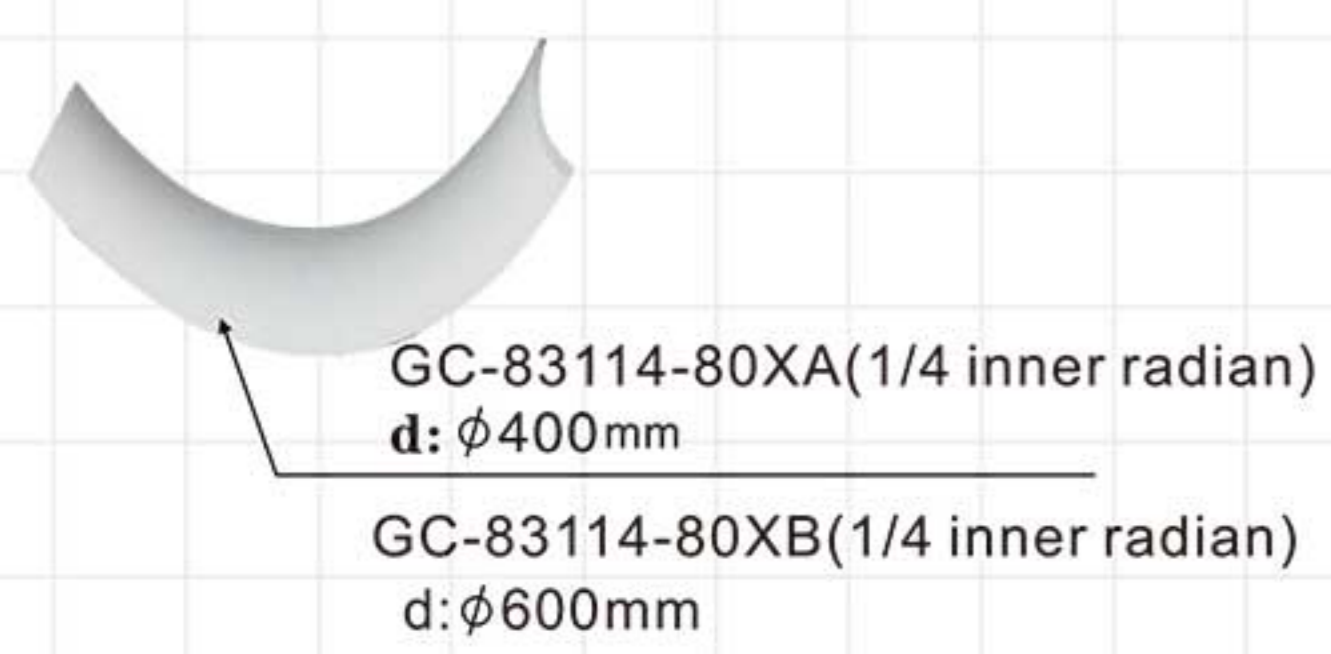

GA-81088-100 Gold with Silver
 Breadth:133mm
 Pattern:100mm
 Length□2400mm

GA-81088-100 Off white
 Breadth:133mm
 Pattern:100mm
 Length□2400mm

Color Effect

Color Effect

GA-81004
Length □ 2400mm
Breadth: 79mm
Pattern: 10mm

GA-81049
Length □ 2400mm
Breadth: 100mm
Pattern: 60mm

Color Effect

Color Effect

GA-81051-80
Length □ 2400mm
Breadth: 114mm
Pattern: 200mm

Partial Gold leaf

GA-81058
Length □ 2400mm
Breadth: 121mm
Pattern: 40mm

Champagne Gold

GA-81069
Length □ 2400mm
Breadth: 128mm
Pattern: 144mm

Famille rose

GA-81071
Length □ 2400mm
Breadth: 145mm
Pattern: 77mm

Hand Paiting Silver

GA-81083
Length □ 2400mm
Breadth: 126mm
Pattern: 122mm

GC-83056-100 L:2400mm Breadth:142mm

GC-83114-80 L:2400mm Breadth:113mm

GC-83114 L:2400mm Breadth:170mm

GC-83063 L:2400mm Breadth:142mm

GC-83092 L:2400mm Breadth:240mm

GC-83081 L:2400mm Breadth:187mm

GC-83102 L:2400mm Breadth:205mm