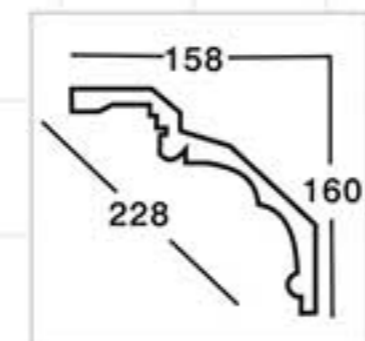

Champagne Gold

GA-81069
Length □ 2400mm
Breadth: 128mm
Pattern: 144mm

Famille rose

GA-81071
Length □ 2400mm
Breadth: 145mm
Pattern: 77mm

Hand Paiting Silver

GA-81083
Length □ 2400mm
Breadth: 126mm
Pattern: 122mm

Antique gold

GA-81128
Length□2400mm
Breadth:164mm
Pattern:348mm

Partial Gold leaf

GA-81129
Length□2400mm
Breadth:172mm
Pattern:200mm

silver

GA-81129
Length□2400mm
Breadth:172mm
Pattern:200mm

Champagne Gold

GA-81138
Length□2400mm
Breadth:158mm
Pattern:150mm

Antique silver

GA-81139
Length□2400mm
Breadth:200mm
Pattern:240mm

Gold with Silver

GA-81148
Length□2400mm
Breadth:222mm
Pattern:35mm

Coffee

GA-81153
Length□2400mm
Breadth:182mm
Pattern:140mm

Gold

GA-81155
Length□2400mm
Breadth:228mm
Pattern:240mm

Champagne Gold

GA-81156-160
Length□2400mm
Breadth:255mm
Pattern:245mm

Gold with Silver

GA-81158
Length□2400mm
Breadth:222mm
Pattern:480mm

Partial Gold leaf

GA-81161
Length□2400mm
Breadth:245mm
Pattern:125mm