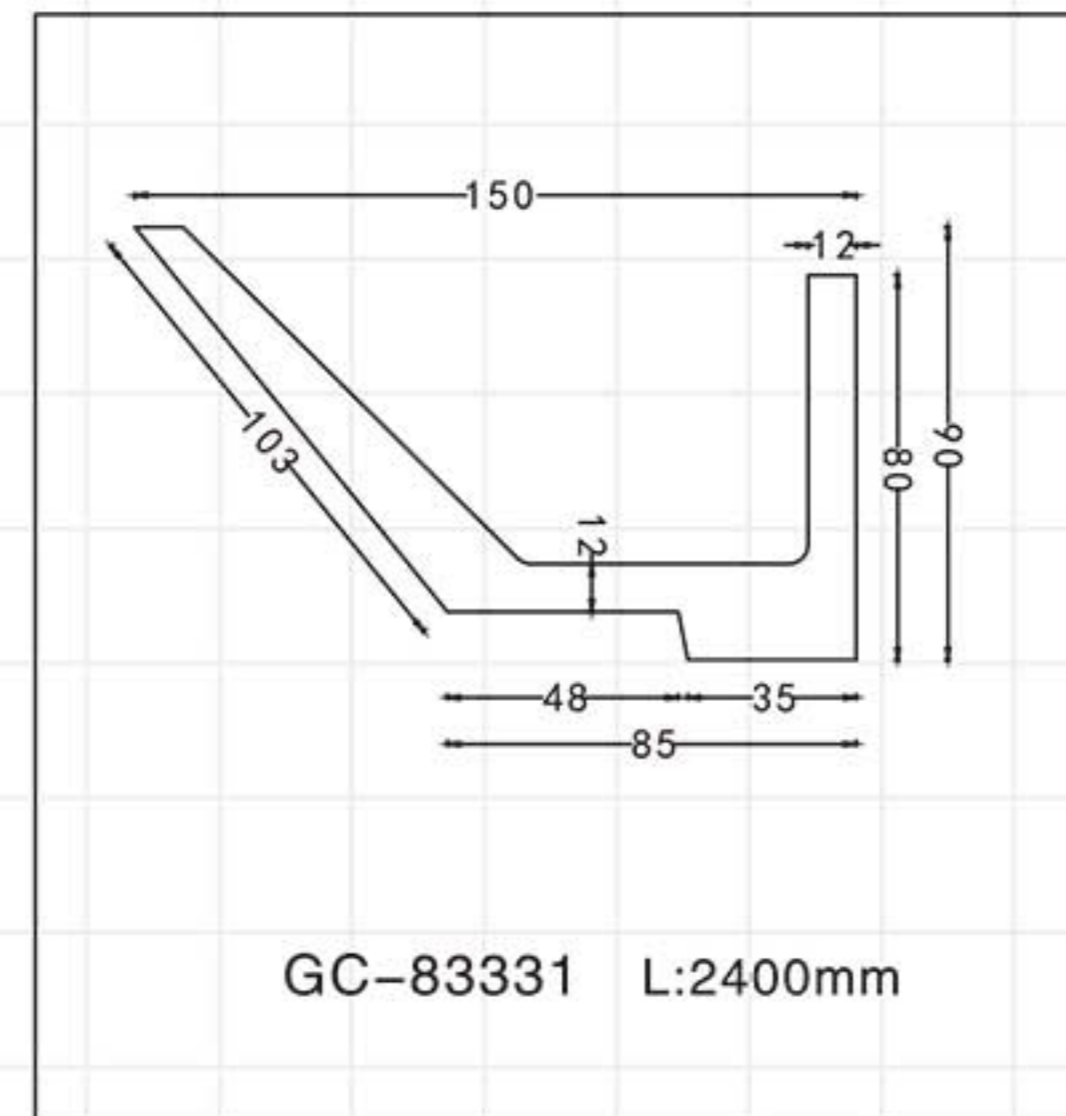

Modern concise style

Modern concise style

Concise moulding-board with hide light,soften dimensional atmosphere,downy illume,sweet and incomparable