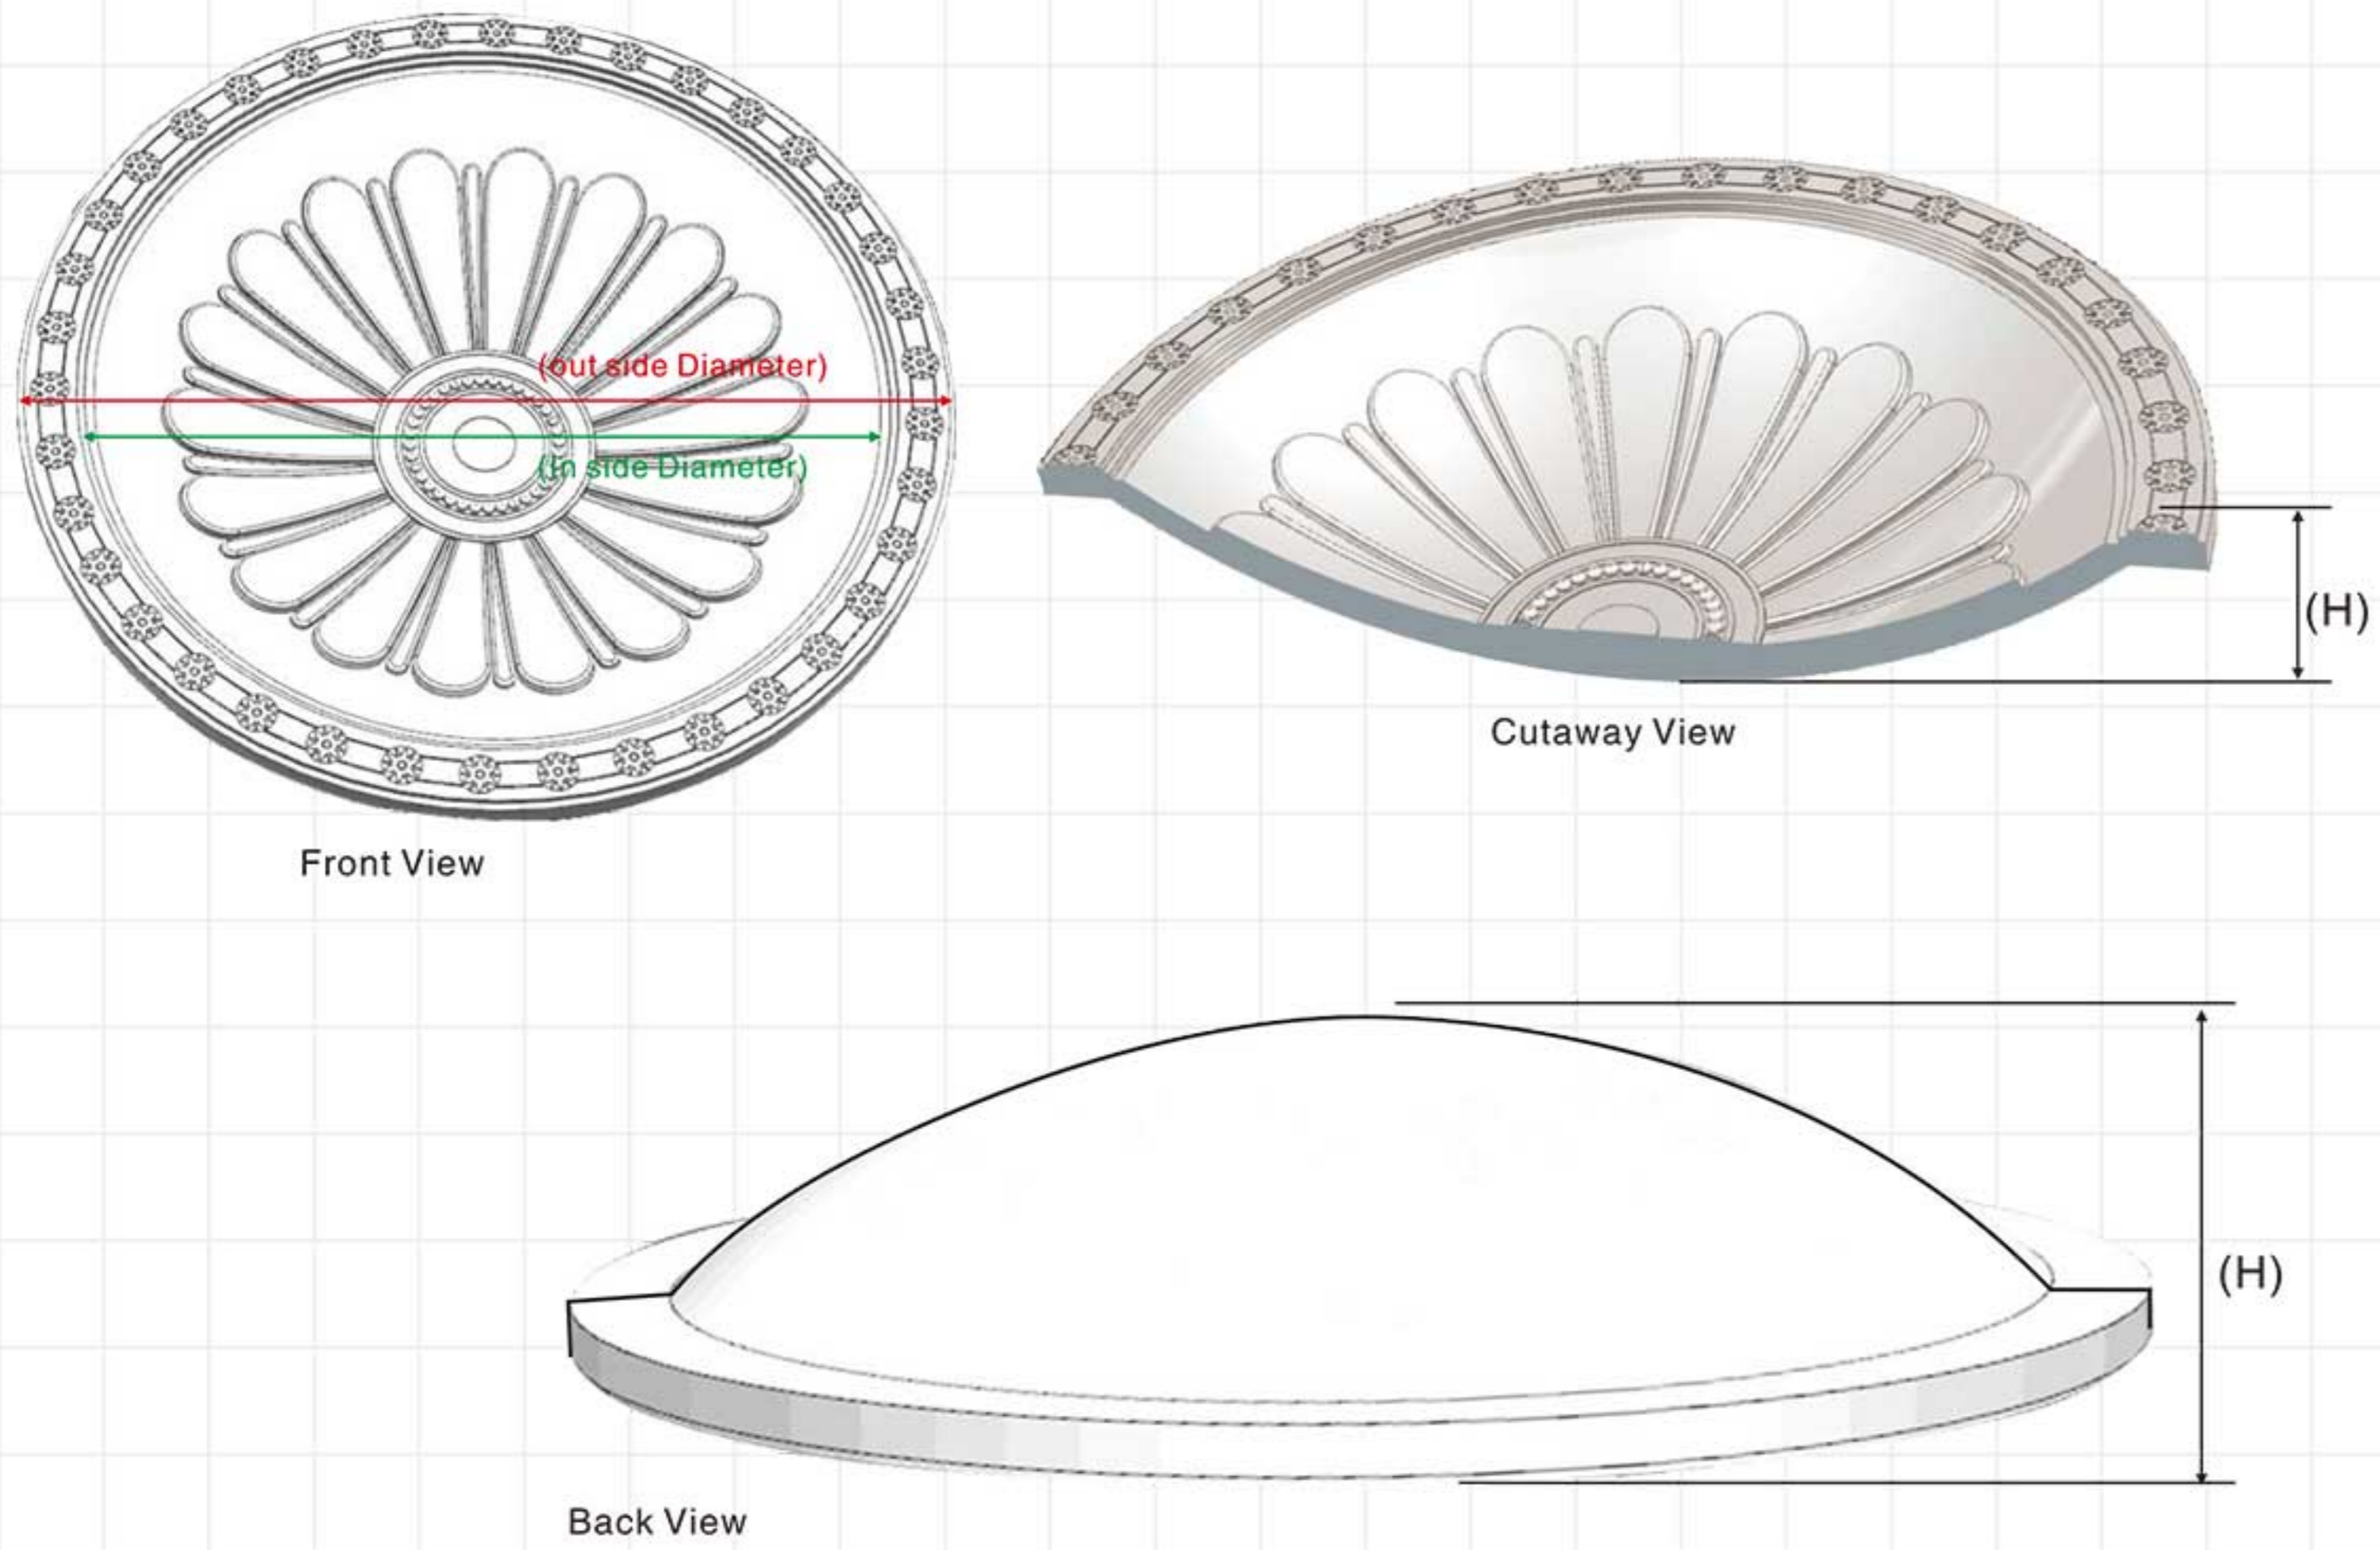

Ceiling domes

Ceiling domes