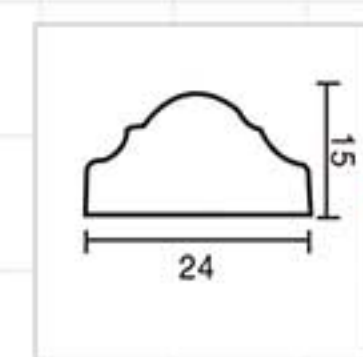

Wall boards

Size Marking: HxWxD

Size Marking: HxWxD

Wall boards

Wall boards

Size Marking: HxWxD

GS-9132-1
500x500x35mm

GS-9130/A
450x450x15mm

100mm
50mm

GS-9132
2400x300x30mm

GS-9130
1200x300x30mm

GS-9129
1200x300x30mm

GS-9131
275X240X10~25mm

GS-9131

GD-85003-15

GD-85002

组合范例 piece-together example

GS-9133/A
3050X559X20mm

50mm

GS-9133/B
3045X480X20mm

50mm

GS-9133/C
3045X796X20mm

GS-9133/D
2996X559X20mm

50mm

GS-9133/E
2585X570X20mm

50mm

GS-9133/F
2305X690X20mm

50mm

Wall boards

Wall boards

Size Marking: HxWxD

GS-9138 615x615x35mm