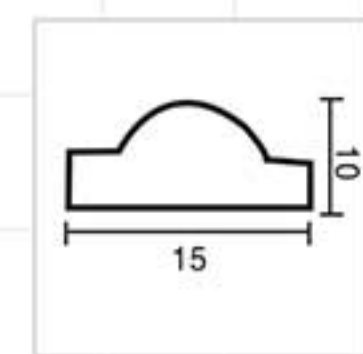

Wall boards

Size Marking: HxWxD

Size Marking: HxWxD

Wall boards

Wall boards

Size Marking: HxWxD

GS-9132-1
500x500x35mm

GS-9130/A
450x450x15mm

100mm
50mm

GS-9132
2400x300x30mm

GS-9130
1200x300x30mm

GS-9129
1200x300x30mm

GS-9131
275X240X10~25mm

GS-9131

GD-85003-15

GD-85002

组合范例 piece-together example

GS-9133/A
3050X559X20mm

50mm

GS-9133/B
3045X480X20mm

50mm

GS-9133/C
3045X796X20mm

GS-9133/D
2996X559X20mm

50mm

GS-9133/E
2585X570X20mm

50mm

GS-9133/F
2305X690X20mm

50mm

Wall boards

Wall boards

Size Marking: HxWxD

GS-9138 615x615x35mm