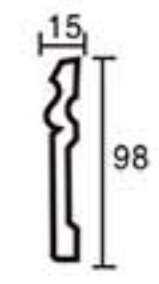

# Skirting series

GD-85050 L:2400mm Breadth:98mm

GD-85090 L:2400mm Breadth:150mm

GD-85055 L:2400mm Breadth:100mm

GD-85098 L:2400mm Breadth:100mm

GD-85060 L:2400mm Breadth:125mm

GD-85102 L:2400mm Breadth:79mm

GD-85067 L:2400mm Breadth:152mm

GD-85103 L:2400mm Breadth:107mm

GD-85083 L:2400mm Breadth:130mm