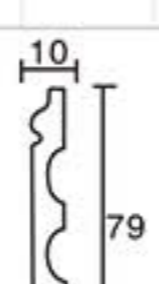

# Skirting series

GD-85050 L:2400mm Breadth:98mm

GD-85090 L:2400mm Breadth:150mm

GD-85055 L:2400mm Breadth:100mm

GD-85098 L:2400mm Breadth:100mm

GD-85060 L:2400mm Breadth:125mm

GD-85102 L:2400mm Breadth:79mm

GD-85067 L:2400mm Breadth:152mm

GD-85103 L:2400mm Breadth:107mm

GD-85083 L:2400mm Breadth:130mm