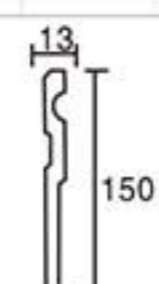

# Skirting series

GD-85050 L:2400mm Breadth:98mm

GD-85090 L:2400mm Breadth:150mm

GD-85055 L:2400mm Breadth:100mm

GD-85098 L:2400mm Breadth:100mm

GD-85060 L:2400mm Breadth:125mm

GD-85102 L:2400mm Breadth:79mm

GD-85067 L:2400mm Breadth:152mm

GD-85103 L:2400mm Breadth:107mm

GD-85083 L:2400mm Breadth:130mm