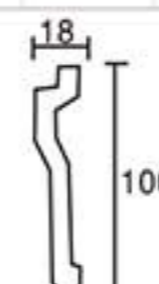

# Skirting series

GD-85050 L:2400mm Breadth:98mm

GD-85090 L:2400mm Breadth:150mm

GD-85055 L:2400mm Breadth:100mm

GD-85098 L:2400mm Breadth:100mm

GD-85060 L:2400mm Breadth:125mm

GD-85102 L:2400mm Breadth:79mm

GD-85067 L:2400mm Breadth:152mm

GD-85103 L:2400mm Breadth:107mm

GD-85083 L:2400mm Breadth:130mm