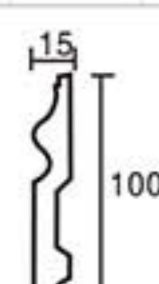

# Skirting series

GD-85050 L:2400mm Breadth:98mm

GD-85090 L:2400mm Breadth:150mm

GD-85055 L:2400mm Breadth:100mm

GD-85098 L:2400mm Breadth:100mm

GD-85060 L:2400mm Breadth:125mm

GD-85102 L:2400mm Breadth:79mm

GD-85067 L:2400mm Breadth:152mm

GD-85103 L:2400mm Breadth:107mm

GD-85083 L:2400mm Breadth:130mm