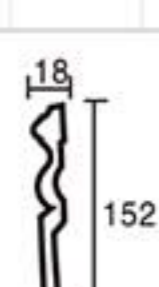

# Skirting series

GD-85050 L:2400mm Breadth:98mm

GD-85090 L:2400mm Breadth:150mm

GD-85055 L:2400mm Breadth:100mm

GD-85098 L:2400mm Breadth:100mm

GD-85060 L:2400mm Breadth:125mm

GD-85102 L:2400mm Breadth:79mm

GD-85067 L:2400mm Breadth:152mm

GD-85103 L:2400mm Breadth:107mm

GD-85083 L:2400mm Breadth:130mm