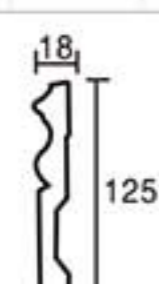

# Skirting series

GD-85050 L:2400mm Breadth:98mm

GD-85090 L:2400mm Breadth:150mm

GD-85055 L:2400mm Breadth:100mm

GD-85098 L:2400mm Breadth:100mm

GD-85060 L:2400mm Breadth:125mm

GD-85102 L:2400mm Breadth:79mm

GD-85067 L:2400mm Breadth:152mm

GD-85103 L:2400mm Breadth:107mm

GD-85083 L:2400mm Breadth:130mm