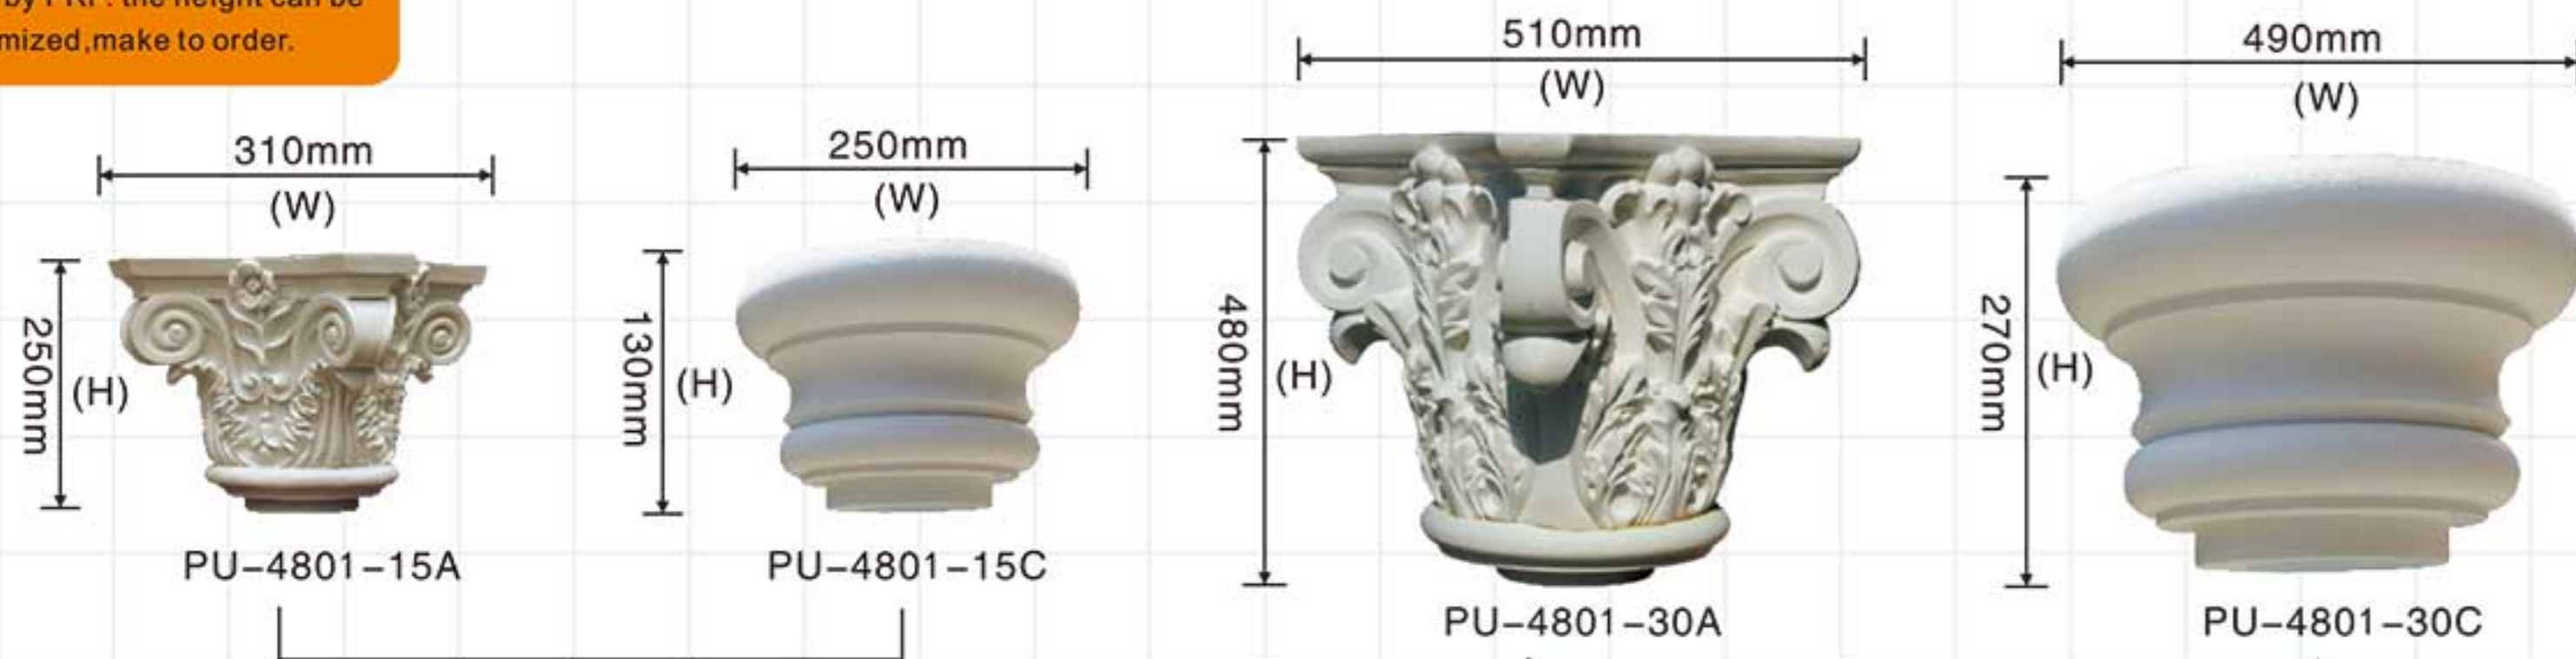

# Delicate Round Roma Columns

Size Marking: HxWxD

PU Roma columns

PU Roma columns

PU Roma columns

PU Roma columns

Kindy reminder  
The columns of this page are made by FRP, the height can be customized, make to order.