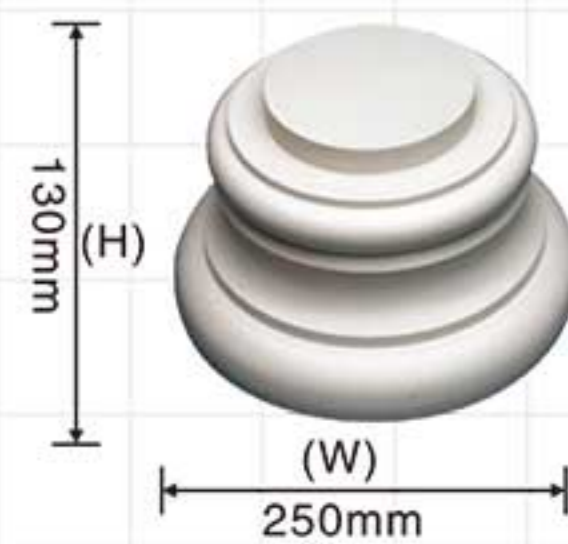

PU-4801-15C