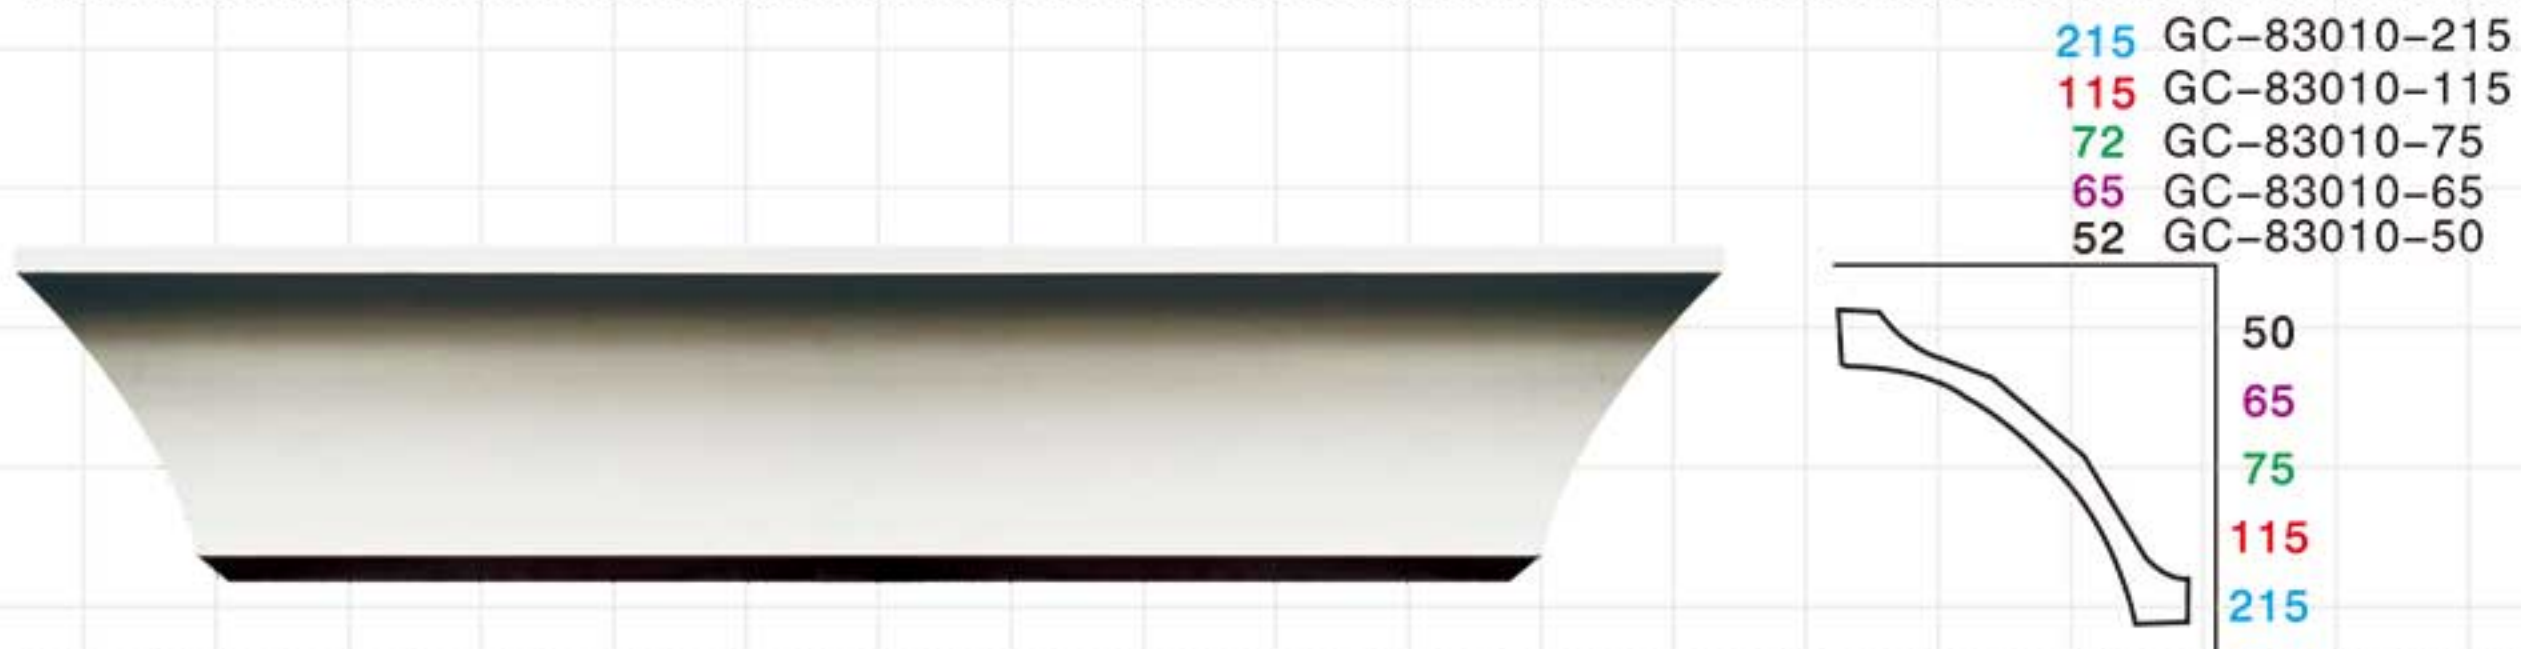

Plain crown mouldings

Plain crown mouldings

Plain crown mouldings

Plain crown mouldings

Plain crown mouldings

Plain crown mouldings

Plain crown mouldings

Plain crown mouldings

GC-83000-17 L:2400mm Breadth:28mm

GC-83000-18 L:2400mm Breadth:26mm

GC-83001A L:2400mm Breadth:37mm

GC-83001 L:2400mm Breadth:47mm

GC-83002 L:2400mm Breadth:52mm

GC-83003 L:2400mm Breadth:56mm

GC-83004 L:2400mm Breadth:59mm