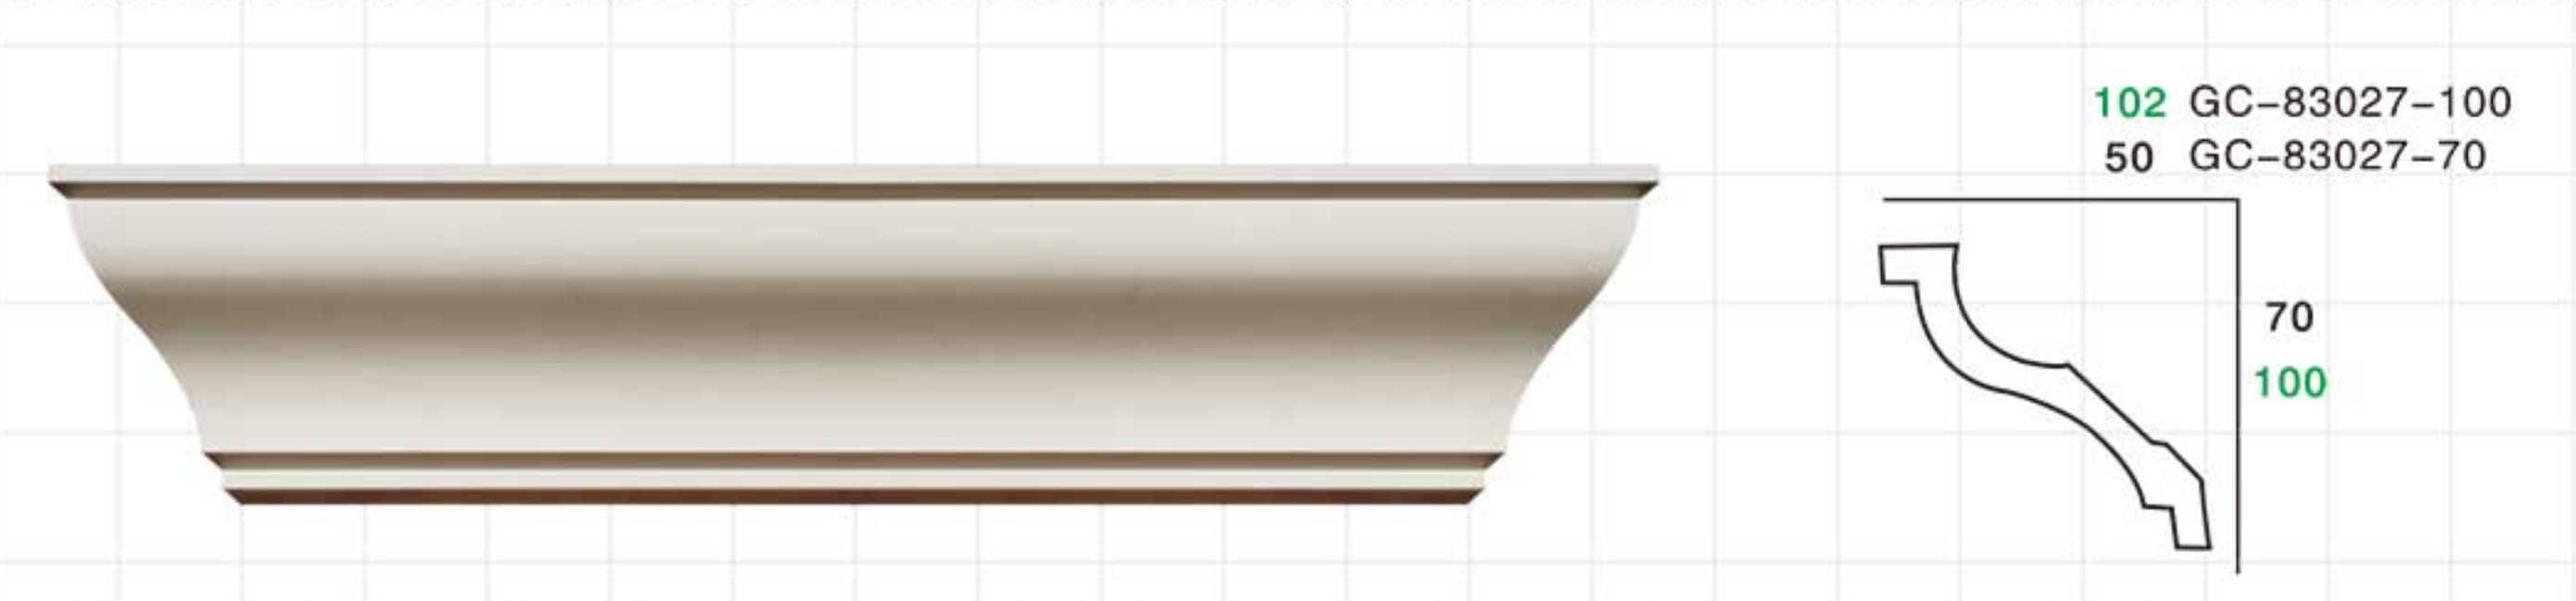

Plain crown mouldings

Plain crown mouldings

Plain crown mouldings

Plain crown mouldings

Plain crown mouldings

Plain crown mouldings

Plain crown mouldings

Plain crown mouldings

GC-83000-17 L:2400mm Breadth:28mm

GC-83000-18 L:2400mm Breadth:26mm

GC-83001A L:2400mm Breadth:37mm

GC-83001 L:2400mm Breadth:47mm

GC-83002 L:2400mm Breadth:52mm

GC-83003 L:2400mm Breadth:56mm

GC-83004 L:2400mm Breadth:59mm