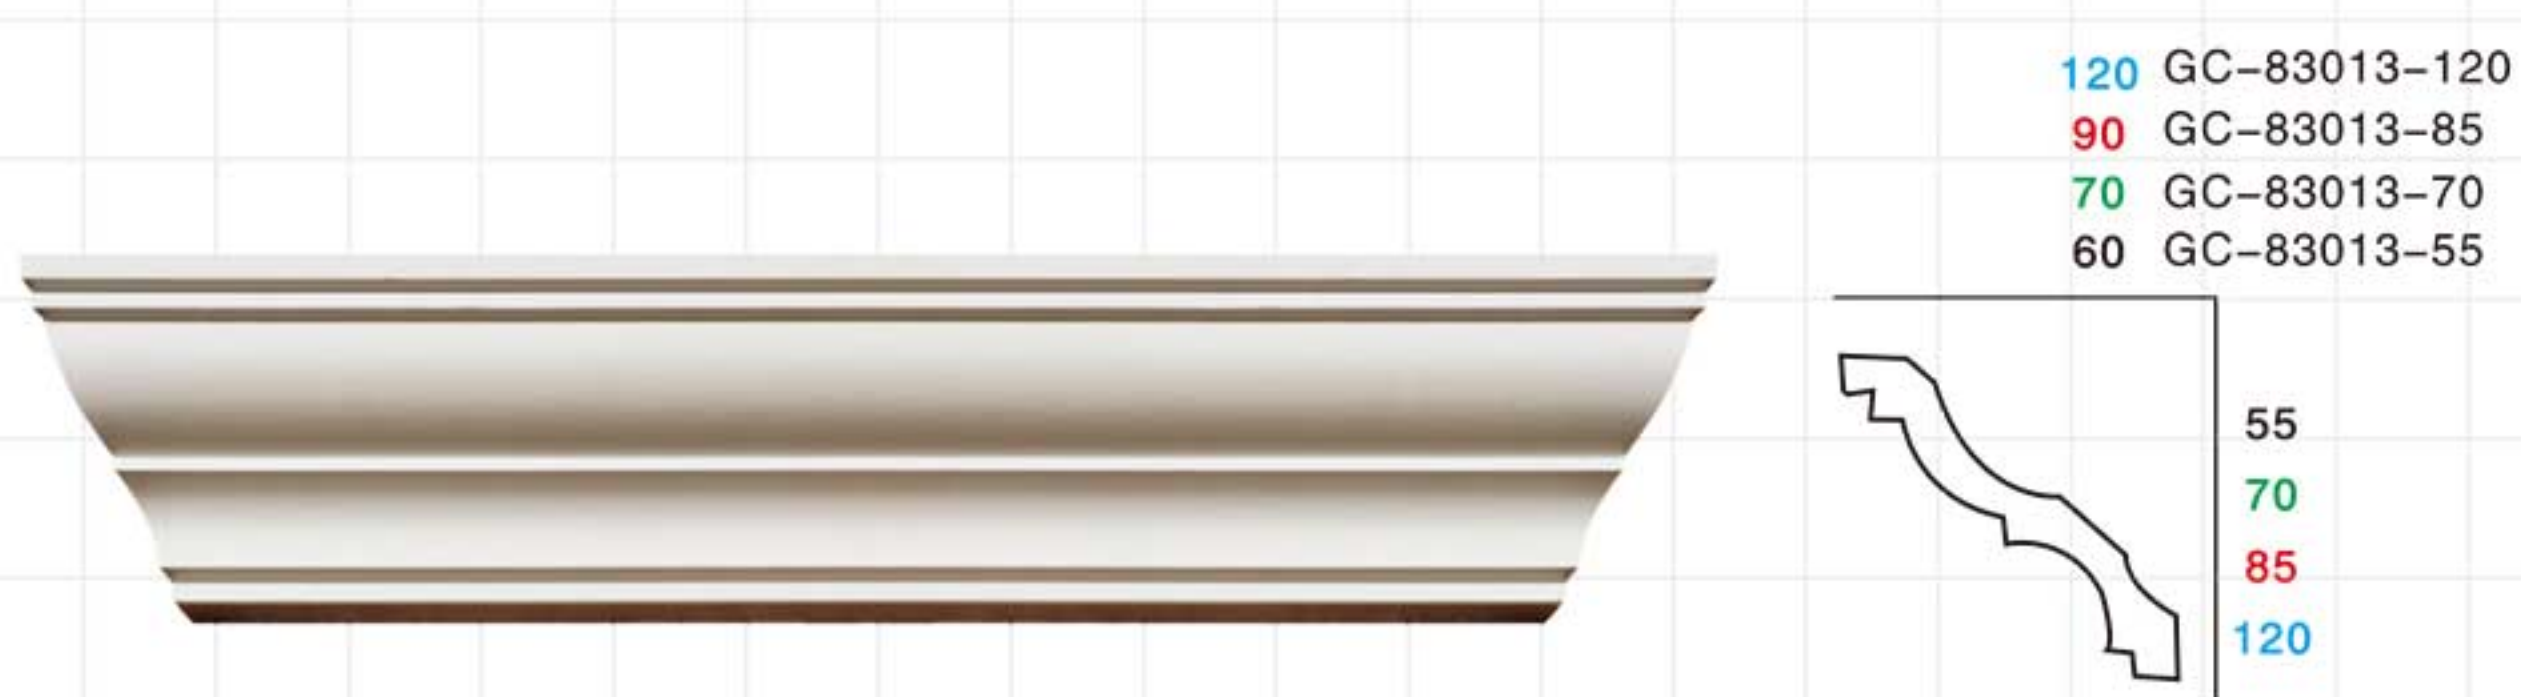

Plain crown mouldings

Plain crown mouldings

Plain crown mouldings

Plain crown mouldings

Plain crown mouldings

Plain crown mouldings

Plain crown mouldings

Plain crown mouldings

GC-83000-17 L:2400mm Breadth:28mm

GC-83000-18 L:2400mm Breadth:26mm

GC-83001A L:2400mm Breadth:37mm

GC-83001 L:2400mm Breadth:47mm

GC-83002 L:2400mm Breadth:52mm

GC-83003 L:2400mm Breadth:56mm

GC-83004 L:2400mm Breadth:59mm