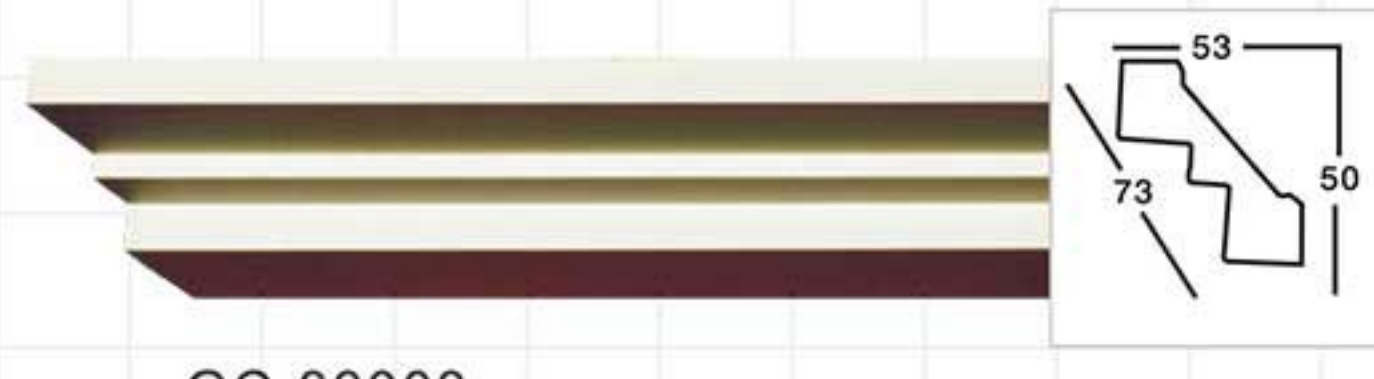

Plain crown mouldings

Plain crown mouldings

Plain crown mouldings

Plain crown mouldings

Plain crown mouldings

Plain crown mouldings

Plain crown mouldings

Plain crown mouldings

GC-83000-17 L:2400mm Breadth:28mm

GC-83000-18 L:2400mm Breadth:26mm

GC-83001A L:2400mm Breadth:37mm

GC-83001 L:2400mm Breadth:47mm

GC-83002 L:2400mm Breadth:52mm

GC-83003 L:2400mm Breadth:56mm

GC-83004 L:2400mm Breadth:59mm

GC-83005 L:2400mm Breadth:61mm

GC-83006 L:2400mm Breadth:64mm

GC-83007 L:2400mm Breadth:68mm

GC-83008 L:2400mm Breadth:73mm

GC-83009-55 L:2400mm Breadth:75mm

GC-83009-75 L:2400mm Breadth:110mm

GC-83009-100 L:2400mm Breadth:142mm

GC-83009-195 L:2400mm Breadth:276mm

GC-83010-50 L:2400mm Breadth:71mm

GC-83010-65 L:2400mm Breadth:92mm

GC-83010-75 L:2400mm Breadth:100mm

GC-83010-115 L:2400mm Breadth:162mm

GC-83010-215 L:2400mm Breadth:305mm