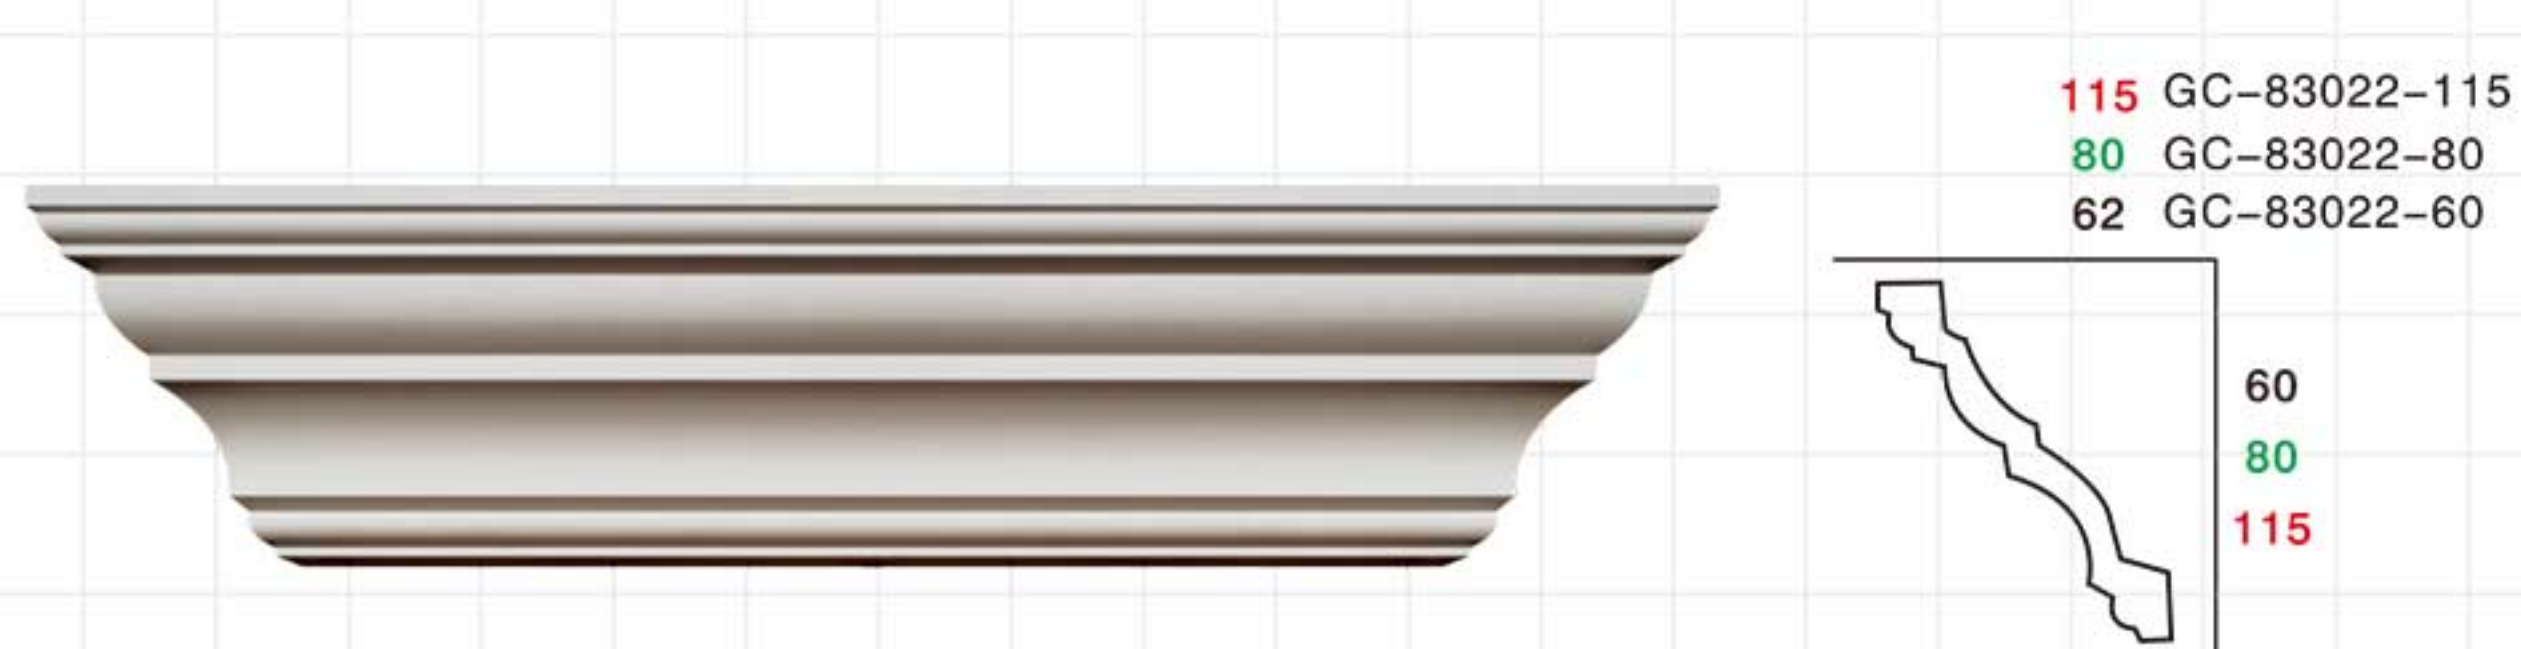

Plain crown mouldings

Plain crown mouldings

Plain crown mouldings

Plain crown mouldings

Plain crown mouldings

Plain crown mouldings

Plain crown mouldings

Plain crown mouldings

GC-83000-17 L:2400mm Breadth:28mm

GC-83000-18 L:2400mm Breadth:26mm

GC-83001A L:2400mm Breadth:37mm

GC-83001 L:2400mm Breadth:47mm

GC-83002 L:2400mm Breadth:52mm

GC-83003 L:2400mm Breadth:56mm

GC-83004 L:2400mm Breadth:59mm