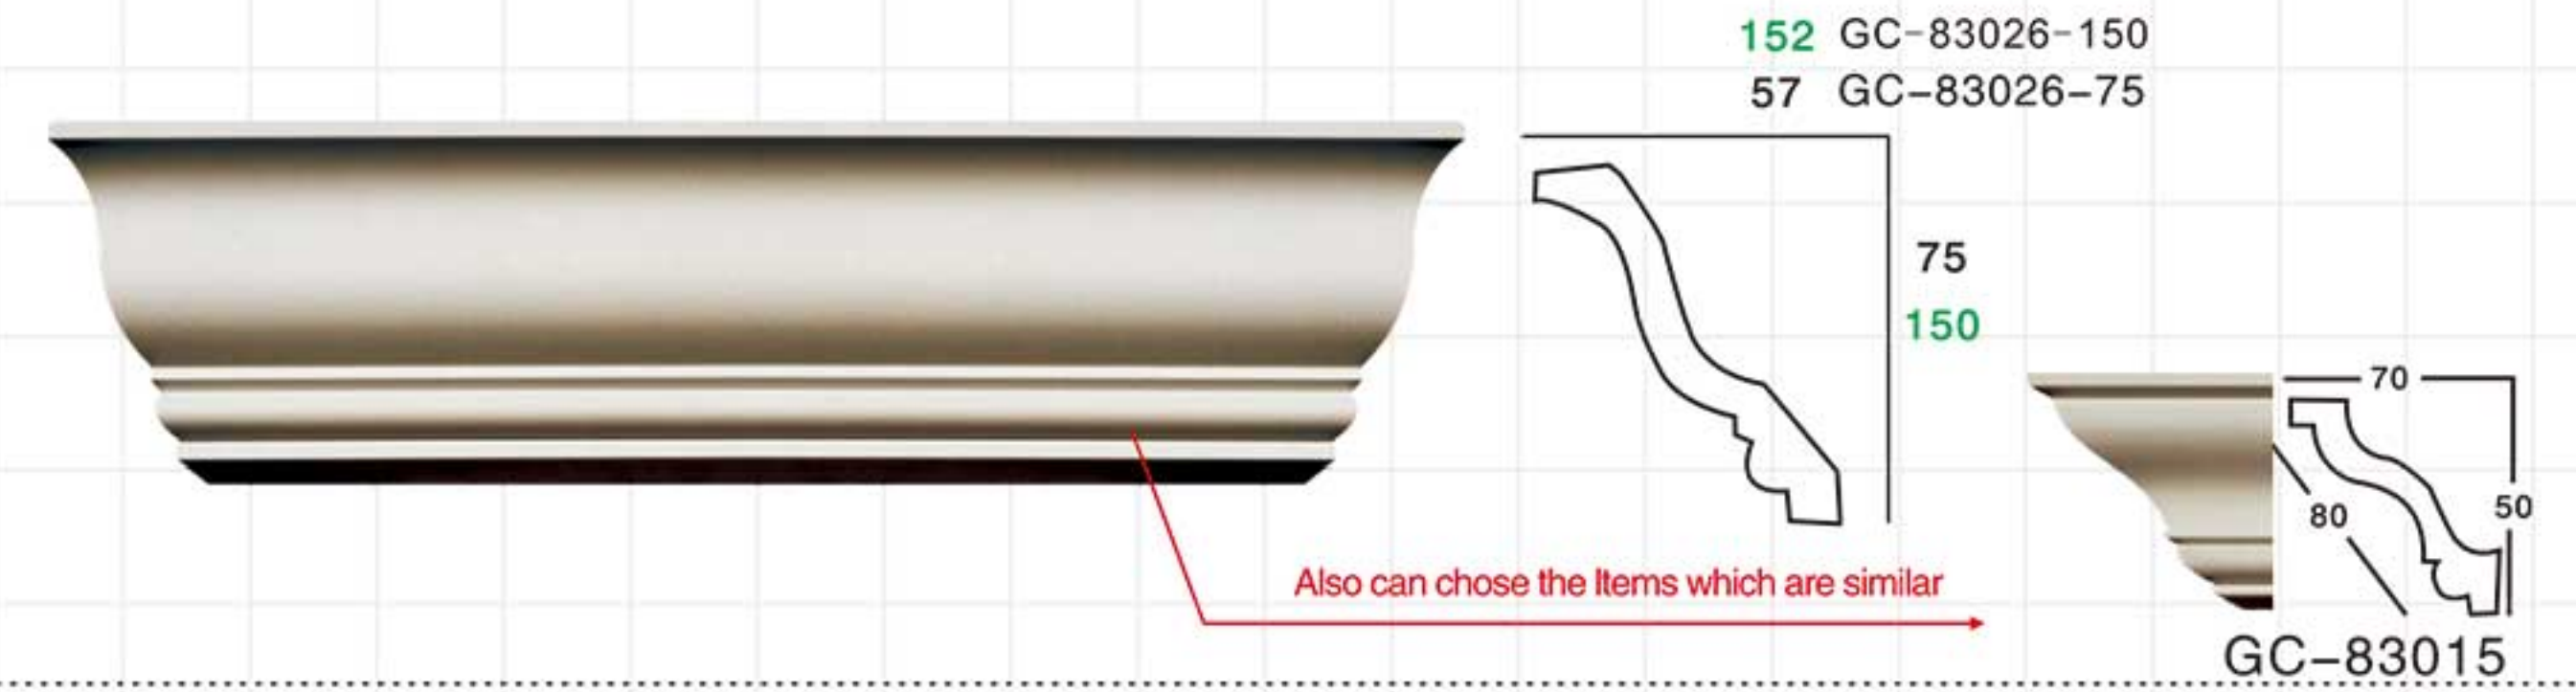

Plain crown mouldings

Plain crown mouldings

Plain crown mouldings

Plain crown mouldings

Plain crown mouldings

Plain crown mouldings

Plain crown mouldings

Plain crown mouldings

GC-83000-17 L:2400mm Breadth:28mm

GC-83000-18 L:2400mm Breadth:26mm

GC-83001A L:2400mm Breadth:37mm

GC-83001 L:2400mm Breadth:47mm

GC-83002 L:2400mm Breadth:52mm

GC-83003 L:2400mm Breadth:56mm

GC-83004 L:2400mm Breadth:59mm