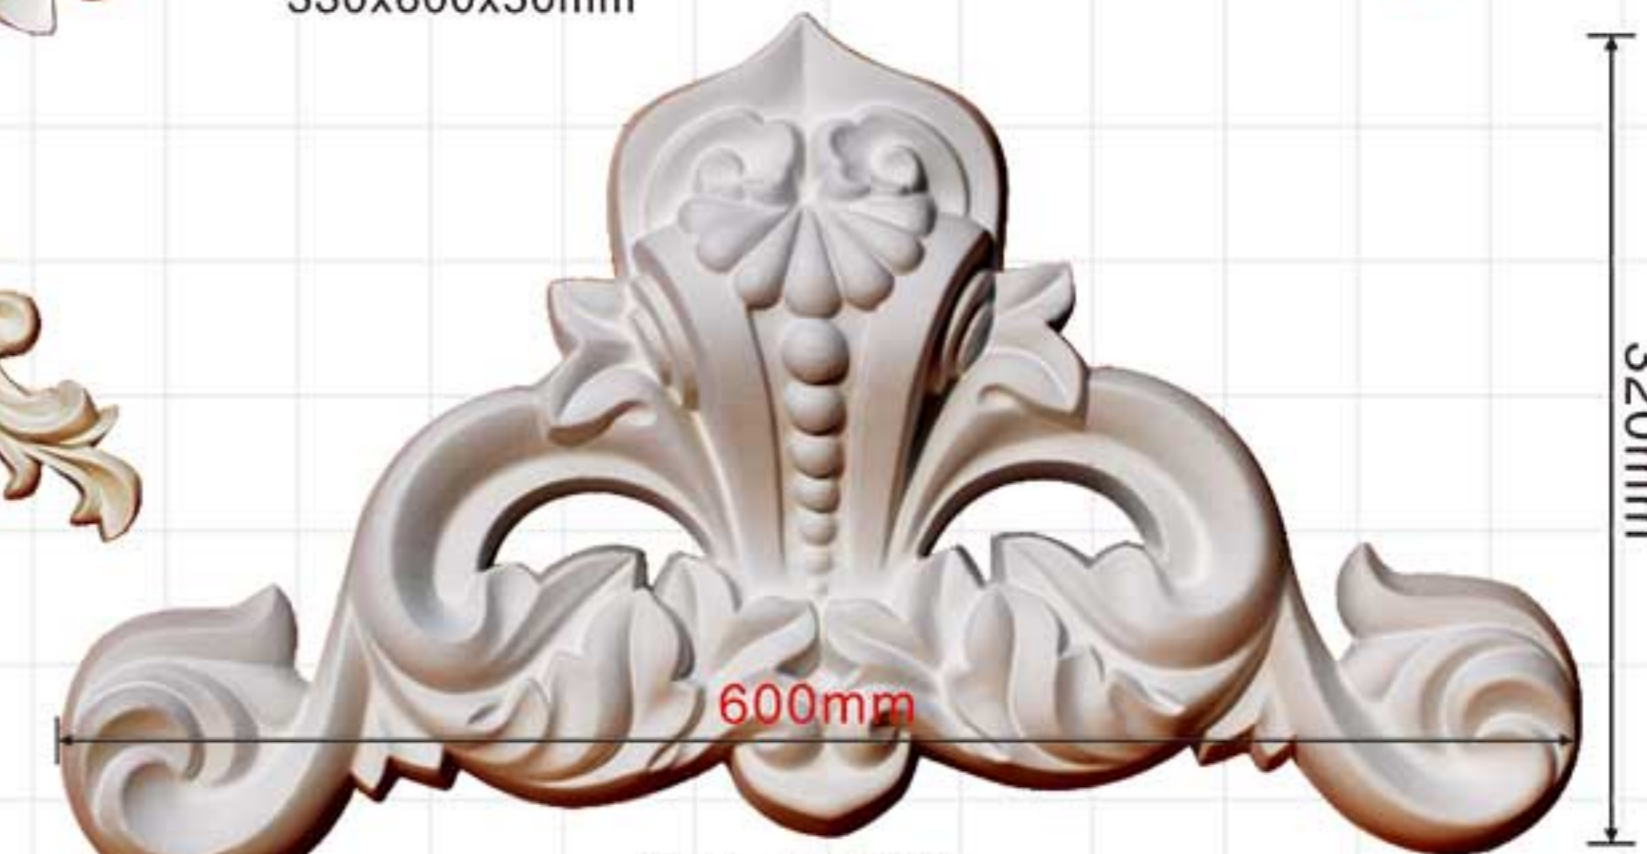

Ornaments

Ornaments

Ornaments

Nice carving/Exquisite/High-quality

Ornaments

Ornaments

GH-8011  
480x300x35mm

GH-8018  
80x135x10mm

GH-8019  
110x210x18mm

GH-8012  
270x400x35mm

GH-8013  
300x270x35mm

GH-8023  
115x370x25mm

GH-8025  
120x555x36mm

GH-8024  
121x350x32mm

GH-8027M  
330x600x50mm

GH-8026  
220x480x45mm

GH-8027L  
170x300x35mm

GH-8028M  
320x600x70mm

GH-8020  
350x750x55mm

GH-8057  
165x117x35mm

GH-80112  
385x780x40mm

GH-8022  
300x300x15mm

GH-8021  
455x605x60mm

GH-8027S  
140x230x30mm

GH-8027  
75x125x15mm

GH-8028  
70x120x20mm

GH-8028S  
150x275x35mm

GH-8028L  
230x420x55mm

The specialist do the professional thing

The specialist do the professional thing

Ornaments

Ornaments