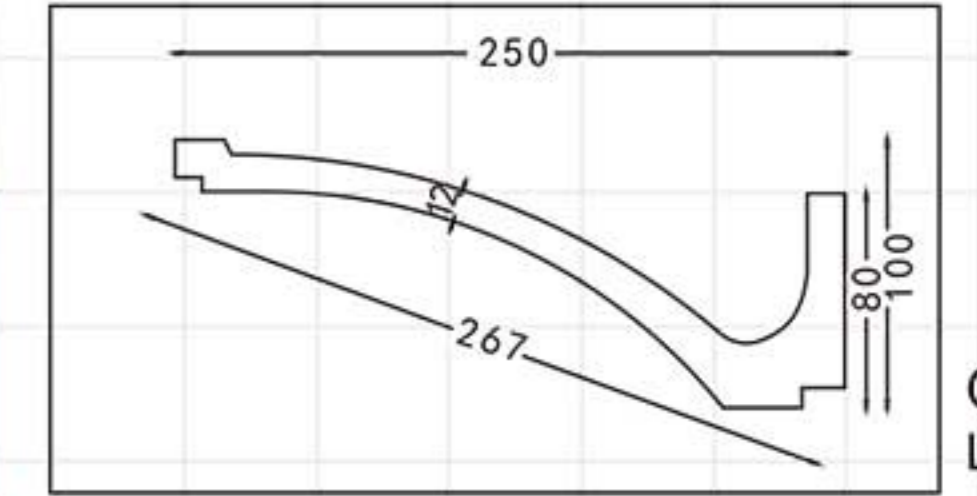

Modern concise style

Modern concise style

Concise moulding-board with hide light,soften dimensional atmosphere,downy illume,sweet and incomparable

Modern concise style

Modern concise style

GC-83056-60 L:2400mm Breadth:85mm

GC-83056-80 L:2400mm Breadth:114mm

GC-83056-100 L:2400mm Breadth:142mm

GC-83114-80 L:2400mm Breadth:113mm

GC-83114 L:2400mm Breadth:170mm

GC-83063 L:2400mm Breadth:142mm

GC-83092 L:2400mm Breadth:240mm

GC-83114-80XA(1/4 inner radian)
d: φ400mm

GC-83114X(1/4 inner radian)
d: φ1627mm

GC-83114-80XB(1/4 inner radian)
d: φ600mm

GC-83114Y(1/4 inner radian)
d: φ1360mm

GC-83081 L:2400mm Breadth:187mm

GC-83102 L:2400mm Breadth:205mm

Modern concise style

Modern concise style