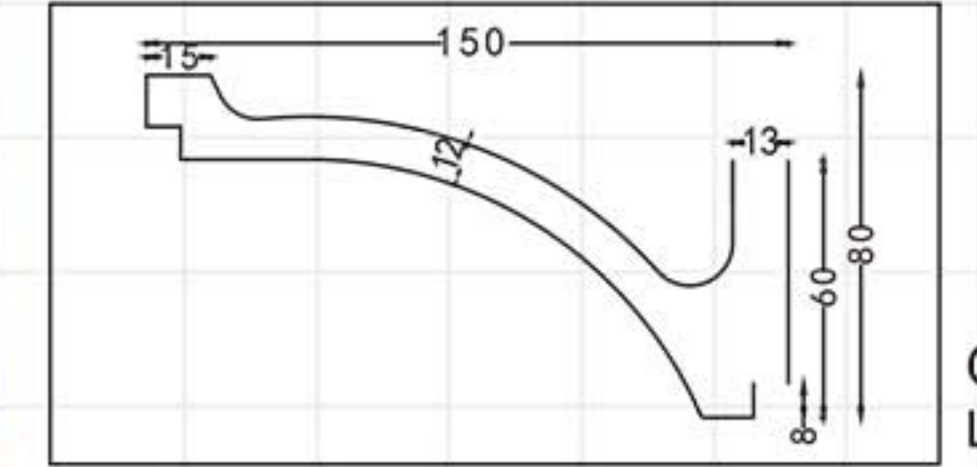

Modern concise style

Modern concise style

Concise moulding-board with hide light,soften dimensional atmosphere,downy illume,sweet and incomparable

Modern concise style

Modern concise style

GC-83056-60 L:2400mm Breadth:85mm

GC-83056-80 L:2400mm Breadth:114mm

GC-83056-100 L:2400mm Breadth:142mm

GC-83114-80 L:2400mm Breadth:113mm

GC-83114 L:2400mm Breadth:170mm

GC-83063 L:2400mm Breadth:142mm

GC-83092 L:2400mm Breadth:240mm

GC-83114-80XA(1/4 inner radian)
d: φ400mm

GC-83114X(1/4 inner radian)
d: φ1627mm

GC-83114-80XB(1/4 inner radian)
d: φ600mm

GC-83114Y(1/4 inner radian)
d: φ1360mm

GC-83081 L:2400mm Breadth:187mm

GC-83102 L:2400mm Breadth:205mm

Modern concise style

Modern concise style