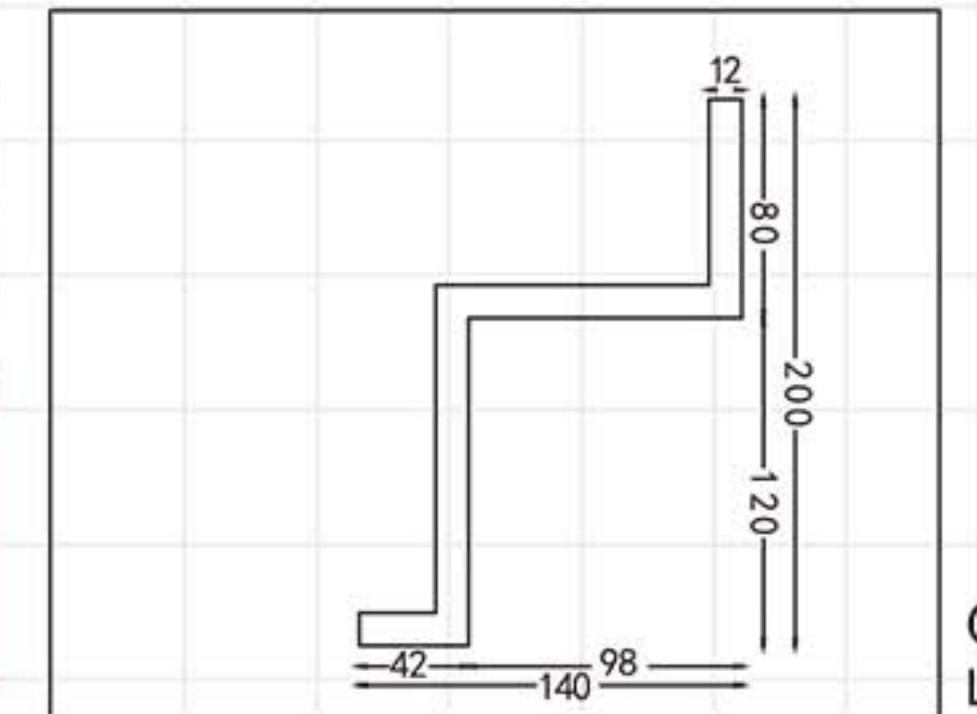

Modern concise style

Modern concise style

Concise moulding-board with hide light,soften dimensional atmosphere,downy illume,sweet and incomparable

Modern concise style

Modern concise style

GC-83056-60 L:2400mm Breadth:85mm

GC-83056-80 L:2400mm Breadth:114mm

GC-83056-100 L:2400mm Breadth:142mm

GC-83114-80 L:2400mm Breadth:113mm

GC-83114 L:2400mm Breadth:170mm

GC-83063 L:2400mm Breadth:142mm

GC-83092 L:2400mm Breadth:240mm

GC-83114-80XA(1/4 inner radian)
d: φ400mm

GC-83114X(1/4 inner radian)
d: φ1627mm

GC-83114-80XB(1/4 inner radian)
d: φ600mm

GC-83114Y(1/4 inner radian)
d: φ1360mm

GC-83081 L:2400mm Breadth:187mm

GC-83102 L:2400mm Breadth:205mm

Modern concise style

Modern concise style