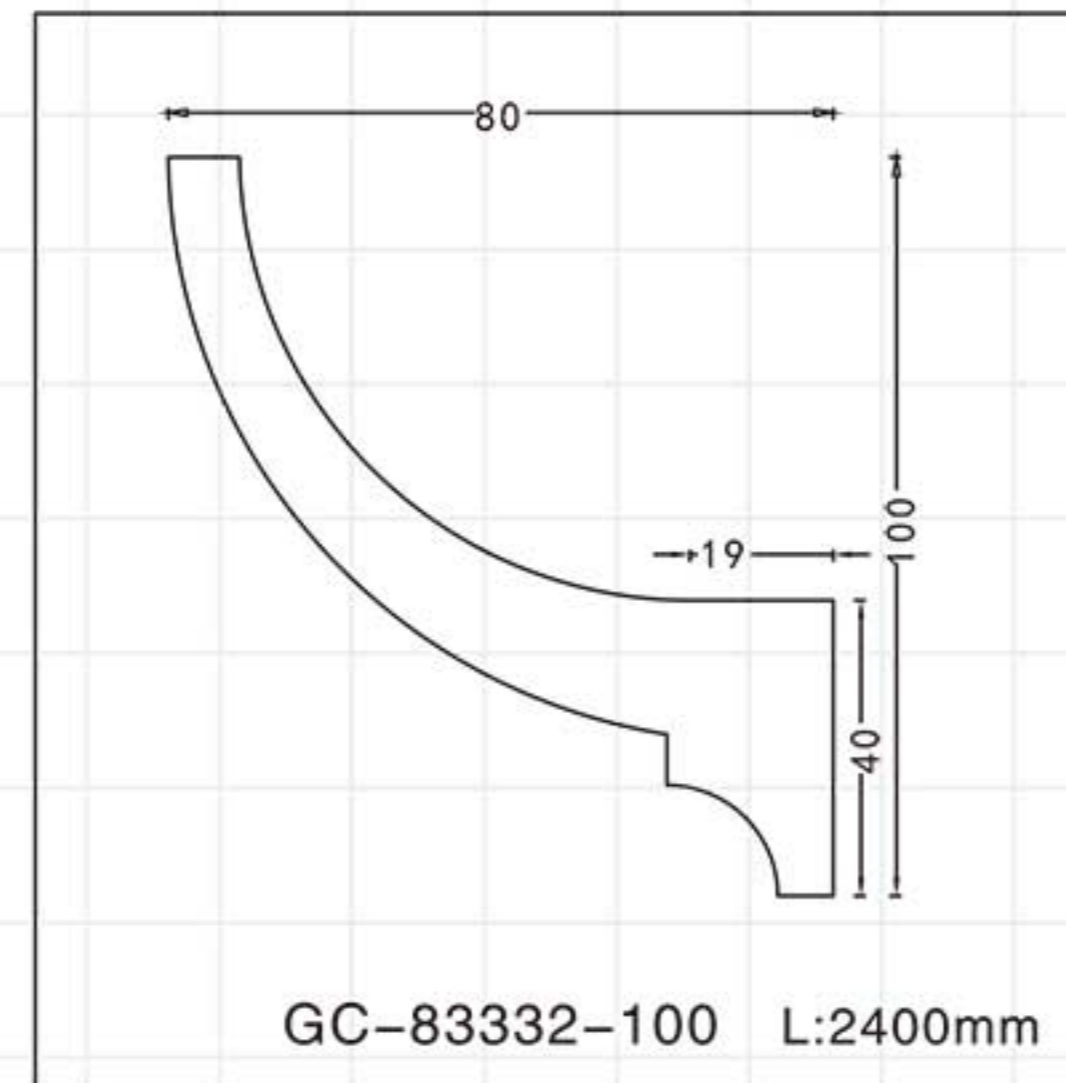

Modern concise style

Modern concise style

Concise moulding-board with hide light,soften dimensional atmosphere,downy illume,sweet and incomparable

Modern concise style

Modern concise style

GC-83056-60 L:2400mm Breadth:85mm

GC-83056-80 L:2400mm Breadth:114mm

GC-83056-100 L:2400mm Breadth:142mm

GC-83114-80 L:2400mm Breadth:113mm

GC-83114 L:2400mm Breadth:170mm

GC-83063 L:2400mm Breadth:142mm

GC-83092 L:2400mm Breadth:240mm

GC-83114-80XA(1/4 inner radian)
d: φ400mm

GC-83114X(1/4 inner radian)
d: φ1627mm

GC-83114-80XB(1/4 inner radian)
d: φ600mm

GC-83114Y(1/4 inner radian)
d: φ1360mm

GC-83081 L:2400mm Breadth:187mm

GC-83102 L:2400mm Breadth:205mm

Modern concise style

Modern concise style