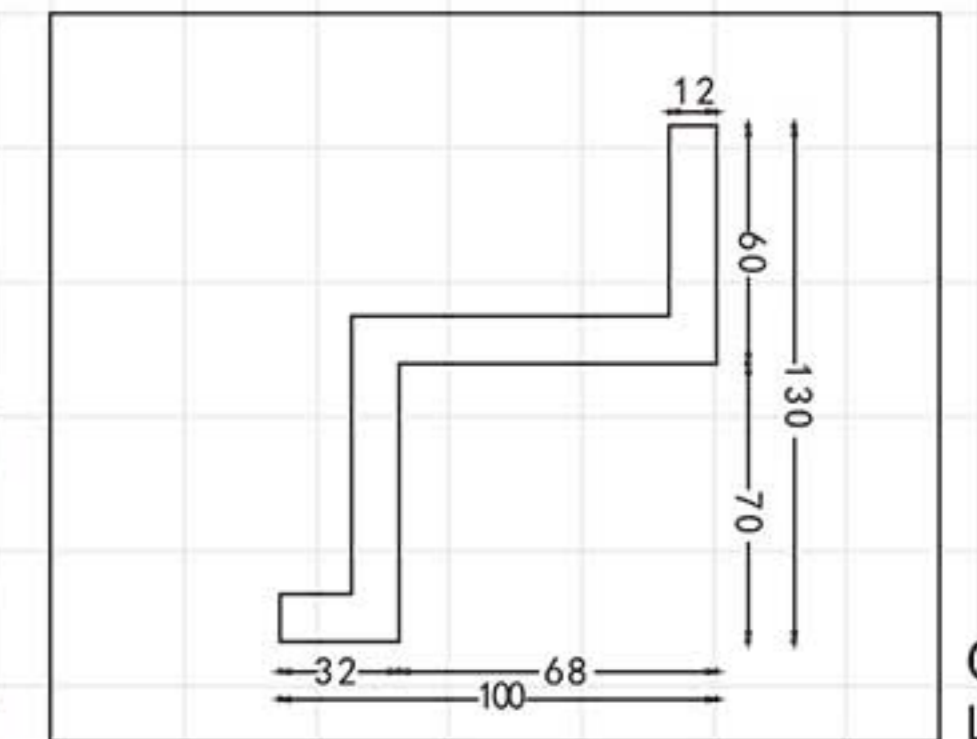

Modern concise style

Modern concise style

Concise moulding-board with hide light,soften dimensional atmosphere,downy illume,sweet and incomparable

Modern concise style

Modern concise style

GC-83056-60 L:2400mm Breadth:85mm

GC-83056-80 L:2400mm Breadth:114mm

GC-83056-100 L:2400mm Breadth:142mm

GC-83114-80 L:2400mm Breadth:113mm

GC-83114 L:2400mm Breadth:170mm

GC-83063 L:2400mm Breadth:142mm

GC-83092 L:2400mm Breadth:240mm

GC-83114-80XA(1/4 inner radian)
d: φ400mm

GC-83114X(1/4 inner radian)
d: φ1627mm

GC-83114-80XB(1/4 inner radian)
d: φ600mm

GC-83114Y(1/4 inner radian)
d: φ1360mm

GC-83081 L:2400mm Breadth:187mm

GC-83102 L:2400mm Breadth:205mm

Modern concise style

Modern concise style