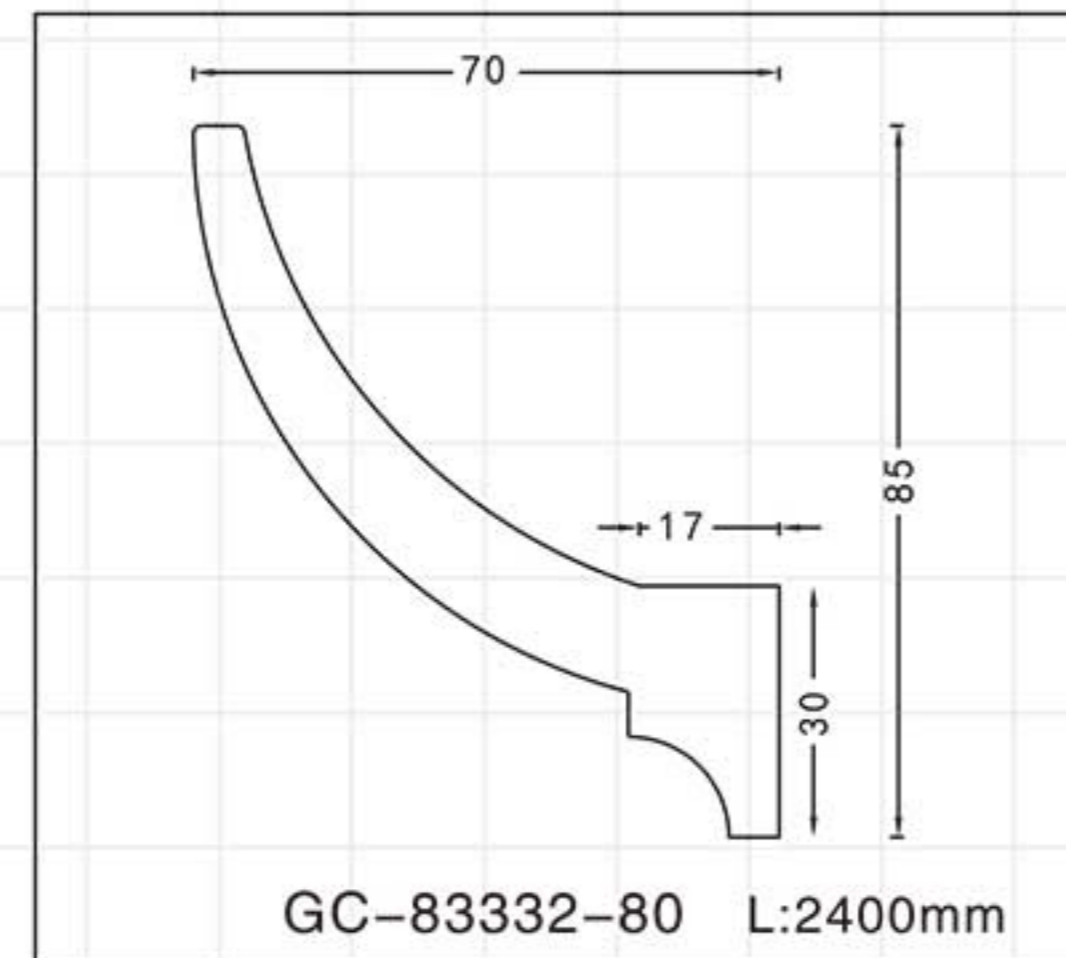

Modern concise style

Modern concise style

Concise moulding-board with hide light,soften dimensional atmosphere,downy illume,sweet and incomparable

Modern concise style

Modern concise style

GC-83056-60 L:2400mm Breadth:85mm

GC-83056-80 L:2400mm Breadth:114mm

GC-83056-100 L:2400mm Breadth:142mm

GC-83114-80 L:2400mm Breadth:113mm

GC-83114 L:2400mm Breadth:170mm

GC-83063 L:2400mm Breadth:142mm

GC-83092 L:2400mm Breadth:240mm

GC-83114-80XA(1/4 inner radian)
d: φ400mm

GC-83114X(1/4 inner radian)
d: φ1627mm

GC-83114-80XB(1/4 inner radian)
d: φ600mm

GC-83114Y(1/4 inner radian)
d: φ1360mm

GC-83081 L:2400mm Breadth:187mm

GC-83102 L:2400mm Breadth:205mm

Modern concise style

Modern concise style