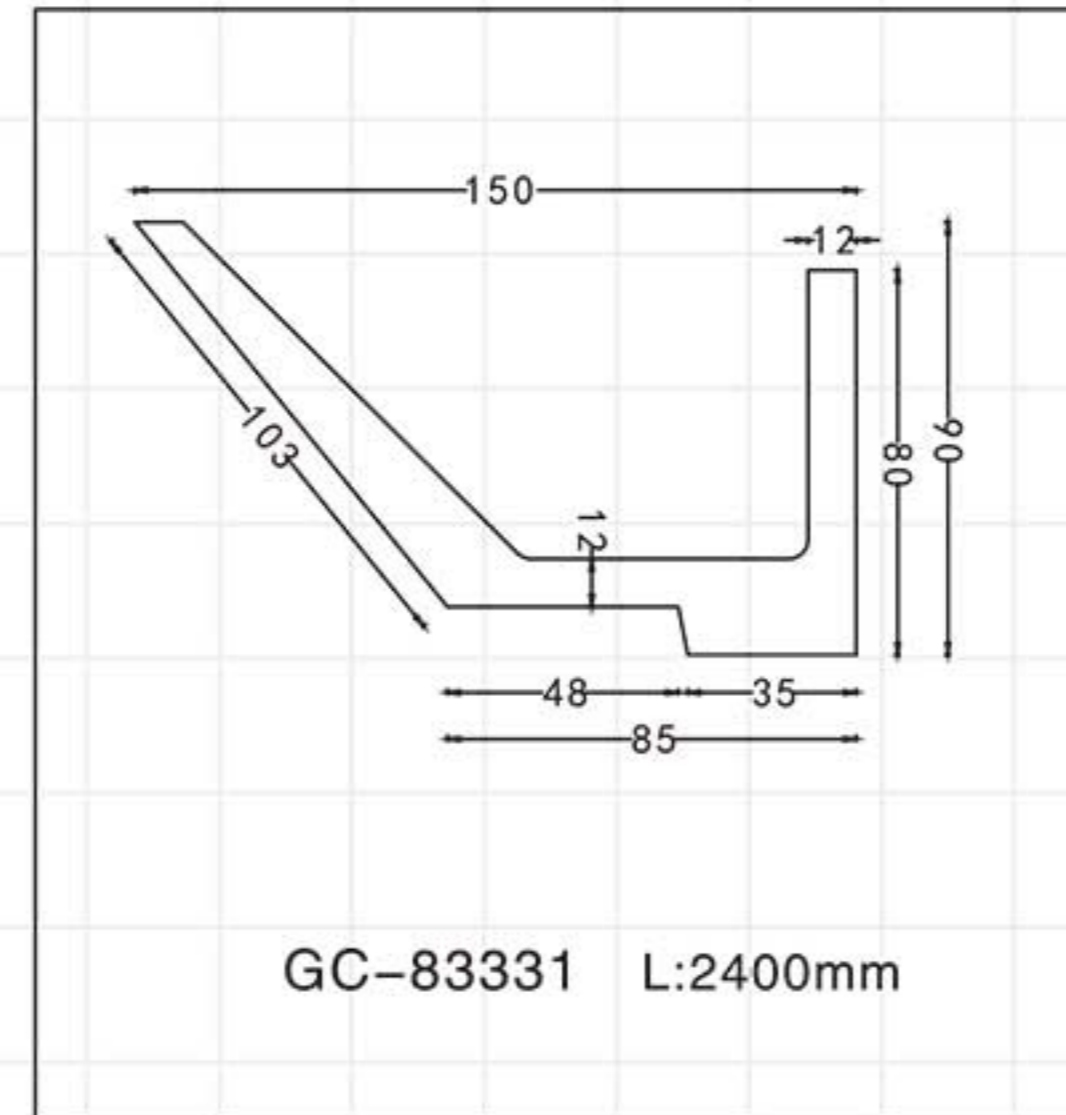

Modern concise style

Modern concise style

Concise moulding-board with hide light,soften dimensional atmosphere,downy illume,sweet and incomparable

Modern concise style

Modern concise style

GC-83056-60 L:2400mm Breadth:85mm

GC-83056-80 L:2400mm Breadth:114mm

GC-83056-100 L:2400mm Breadth:142mm

GC-83114-80 L:2400mm Breadth:113mm

GC-83114 L:2400mm Breadth:170mm

GC-83063 L:2400mm Breadth:142mm

GC-83092 L:2400mm Breadth:240mm

GC-83114-80XA(1/4 inner radian)
d: φ400mm

GC-83114X(1/4 inner radian)
d: φ1627mm

GC-83114-80XB(1/4 inner radian)
d: φ600mm

GC-83114Y(1/4 inner radian)
d: φ1360mm

GC-83081 L:2400mm Breadth:187mm

GC-83102 L:2400mm Breadth:205mm

Modern concise style

Modern concise style