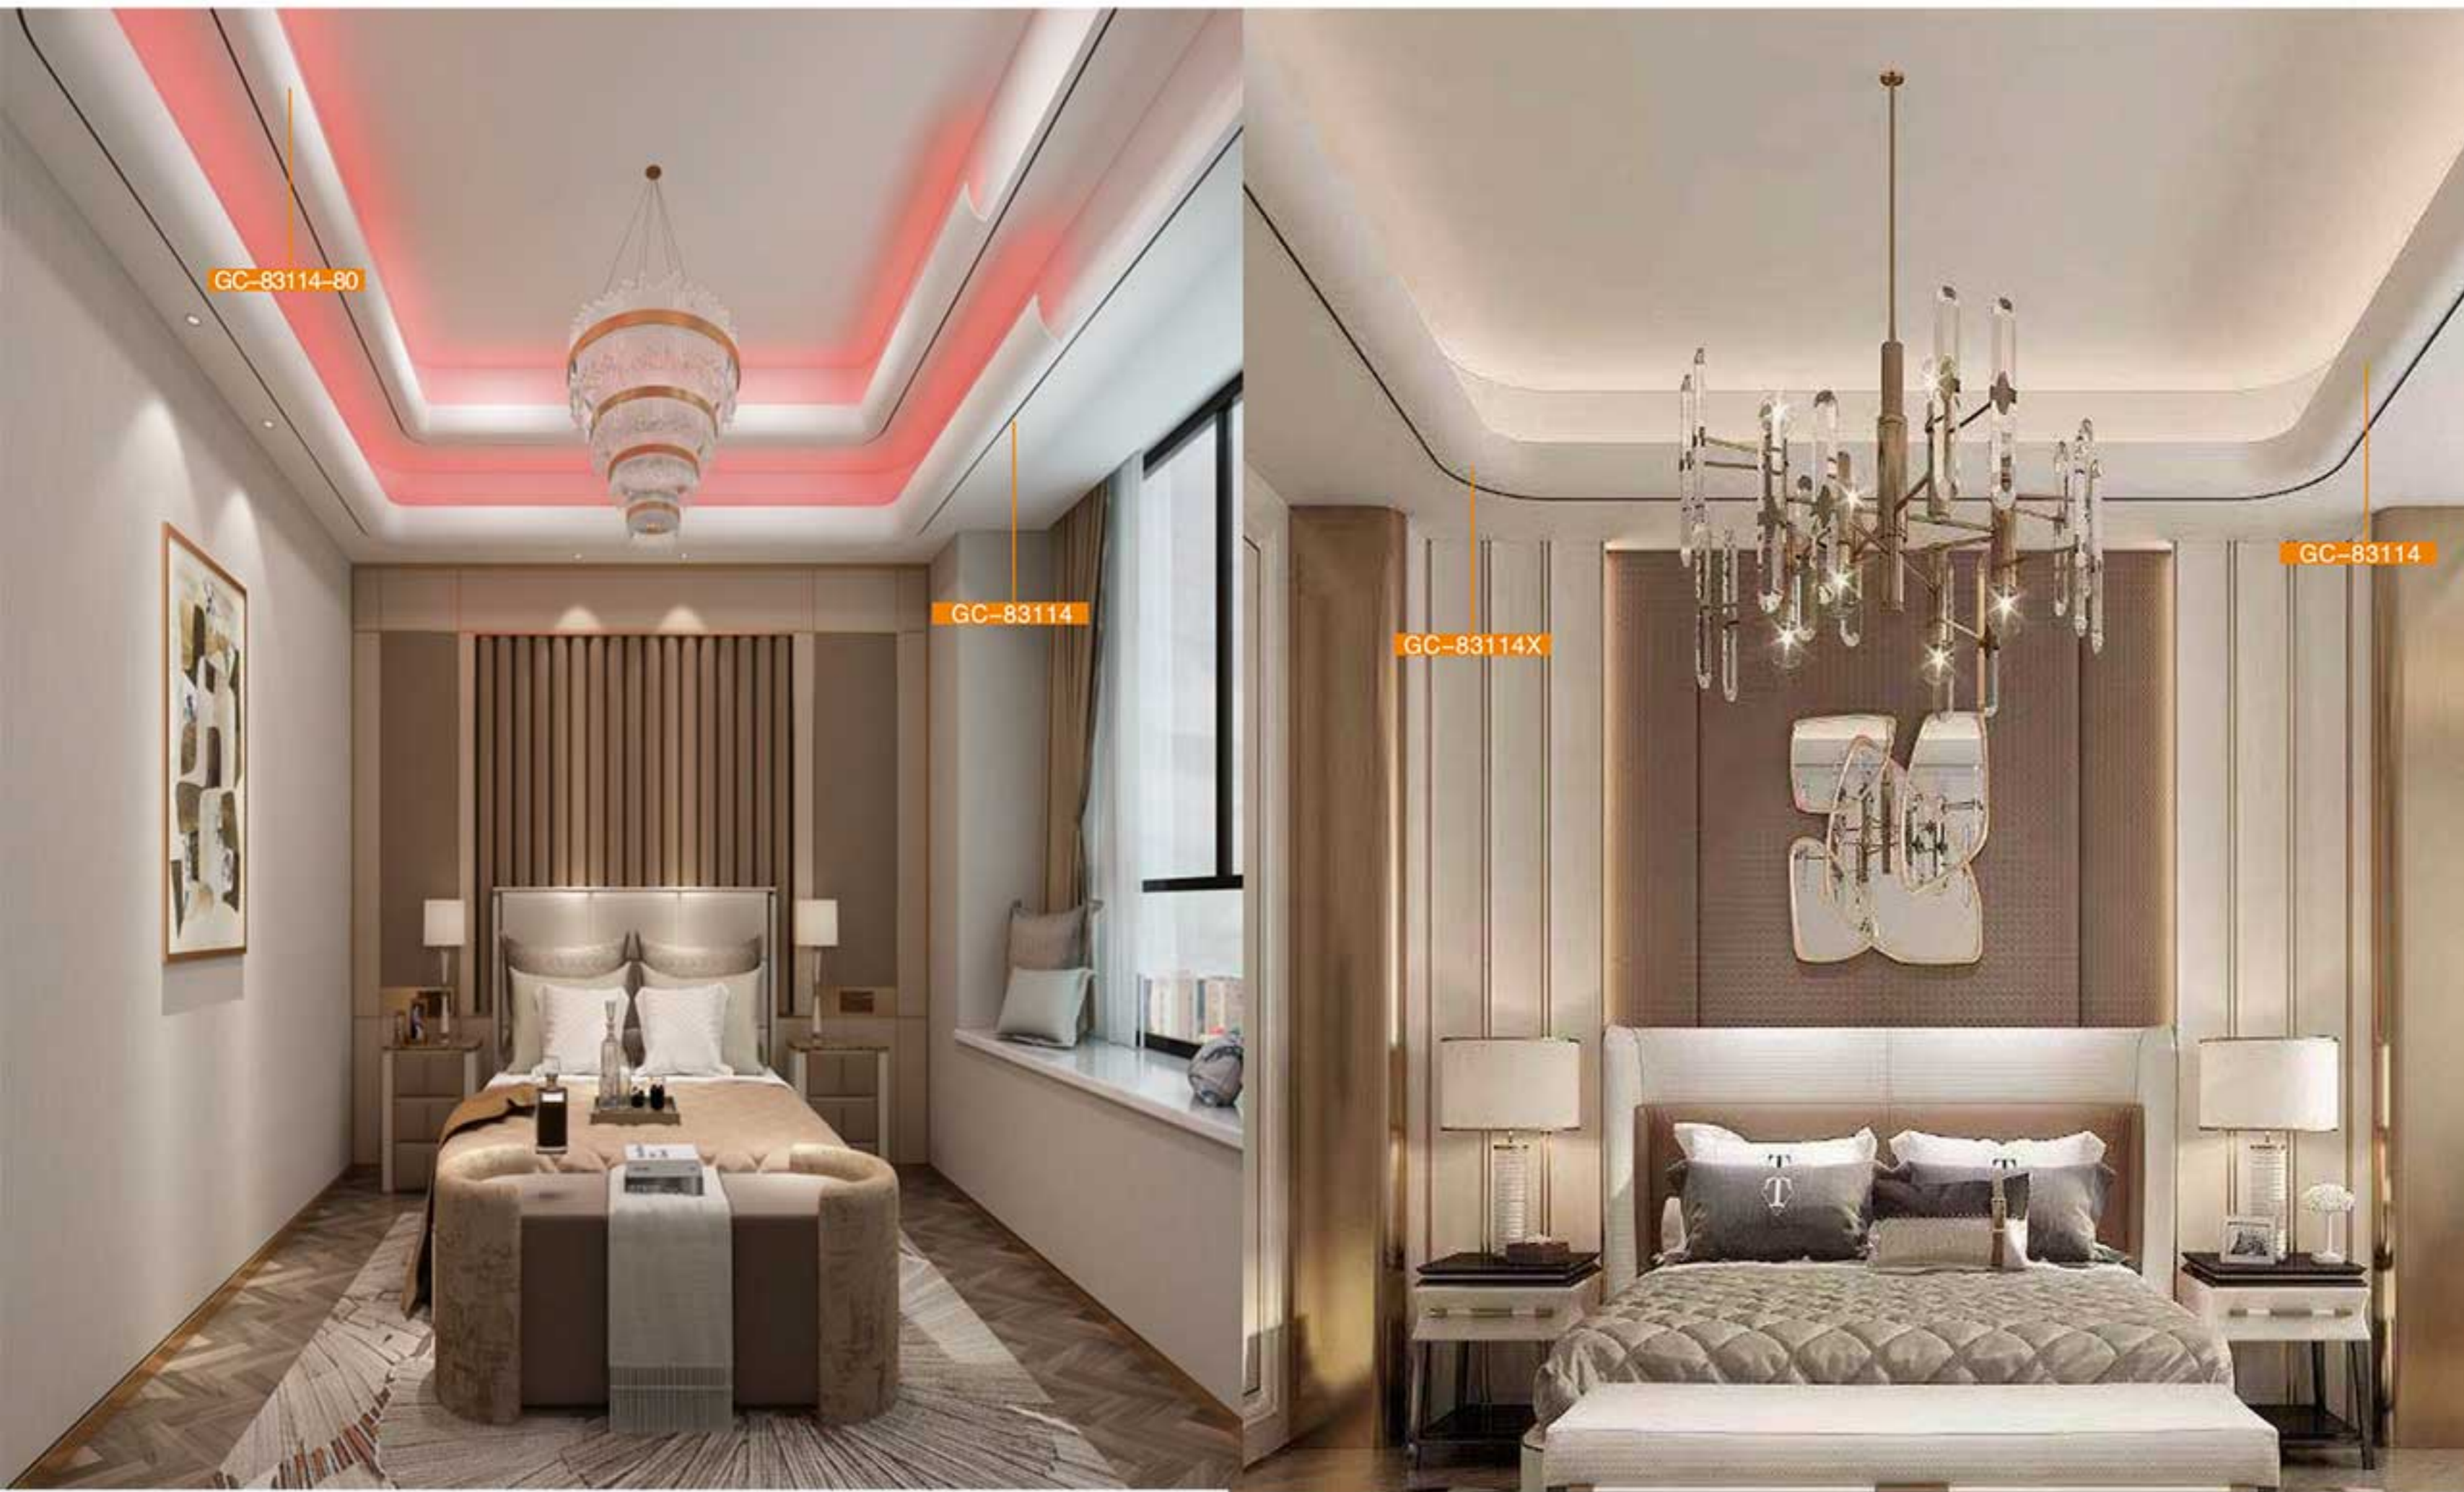

Modern concise style

Modern concise style

Concise moulding-board with hide light,soften dimensional atmosphere,downy illume,sweet and incomparable

Modern concise style

Modern concise style

GC-83056-60 L:2400mm Breadth:85mm