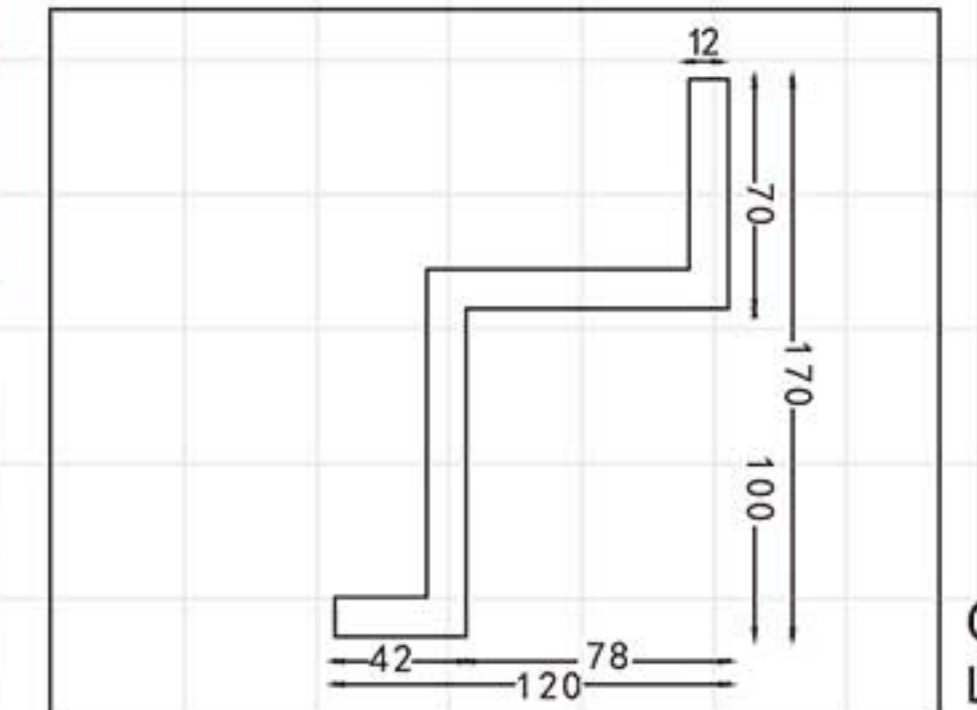

Modern concise style

Modern concise style

Concise moulding-board with hide light,soften dimensional atmosphere,downy illume,sweet and incomparable

Modern concise style

Modern concise style

GC-83056-60 L:2400mm Breadth:85mm

GC-83056-80 L:2400mm Breadth:114mm

GC-83056-100 L:2400mm Breadth:142mm

GC-83114-80 L:2400mm Breadth:113mm

GC-83114 L:2400mm Breadth:170mm

GC-83063 L:2400mm Breadth:142mm

GC-83092 L:2400mm Breadth:240mm

GC-83114-80XA(1/4 inner radian)
d: φ400mm

GC-83114X(1/4 inner radian)
d: φ1627mm

GC-83114-80XB(1/4 inner radian)
d: φ600mm

GC-83114Y(1/4 inner radian)
d: φ1360mm

GC-83081 L:2400mm Breadth:187mm

GC-83102 L:2400mm Breadth:205mm

Modern concise style

Modern concise style