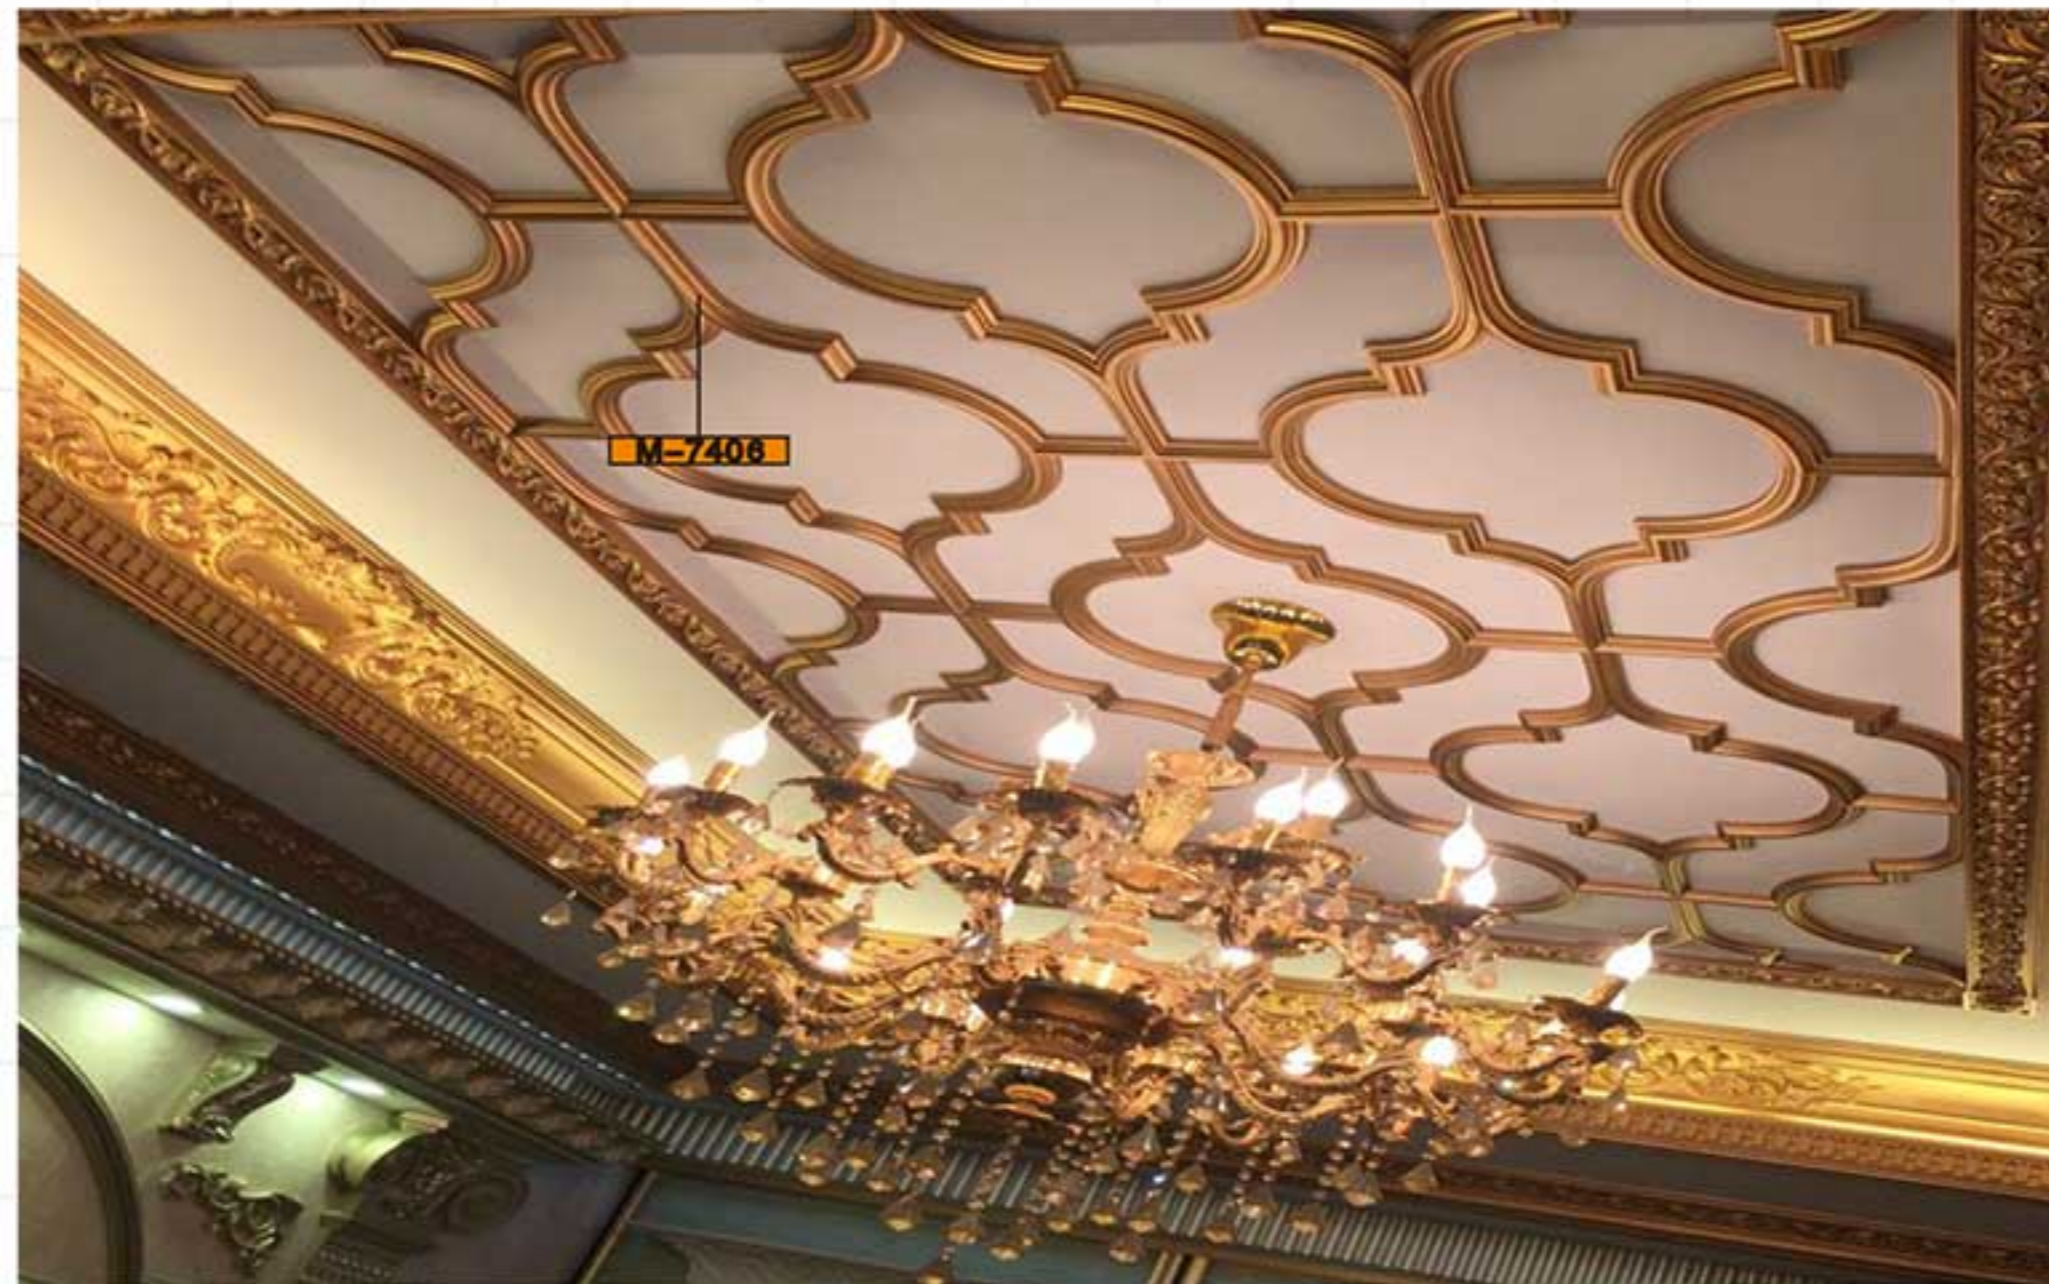

Celing tiles/wall molding

M-7403
D:600x600x30mm

M-7404A
D:600x600x15mm

M-7404
D:790x790x20mm

Celing tiles/wall molding

Celing tiles/wall molding

M-7406
D:885x750x20mm

M-7407
D:550x550x15mm