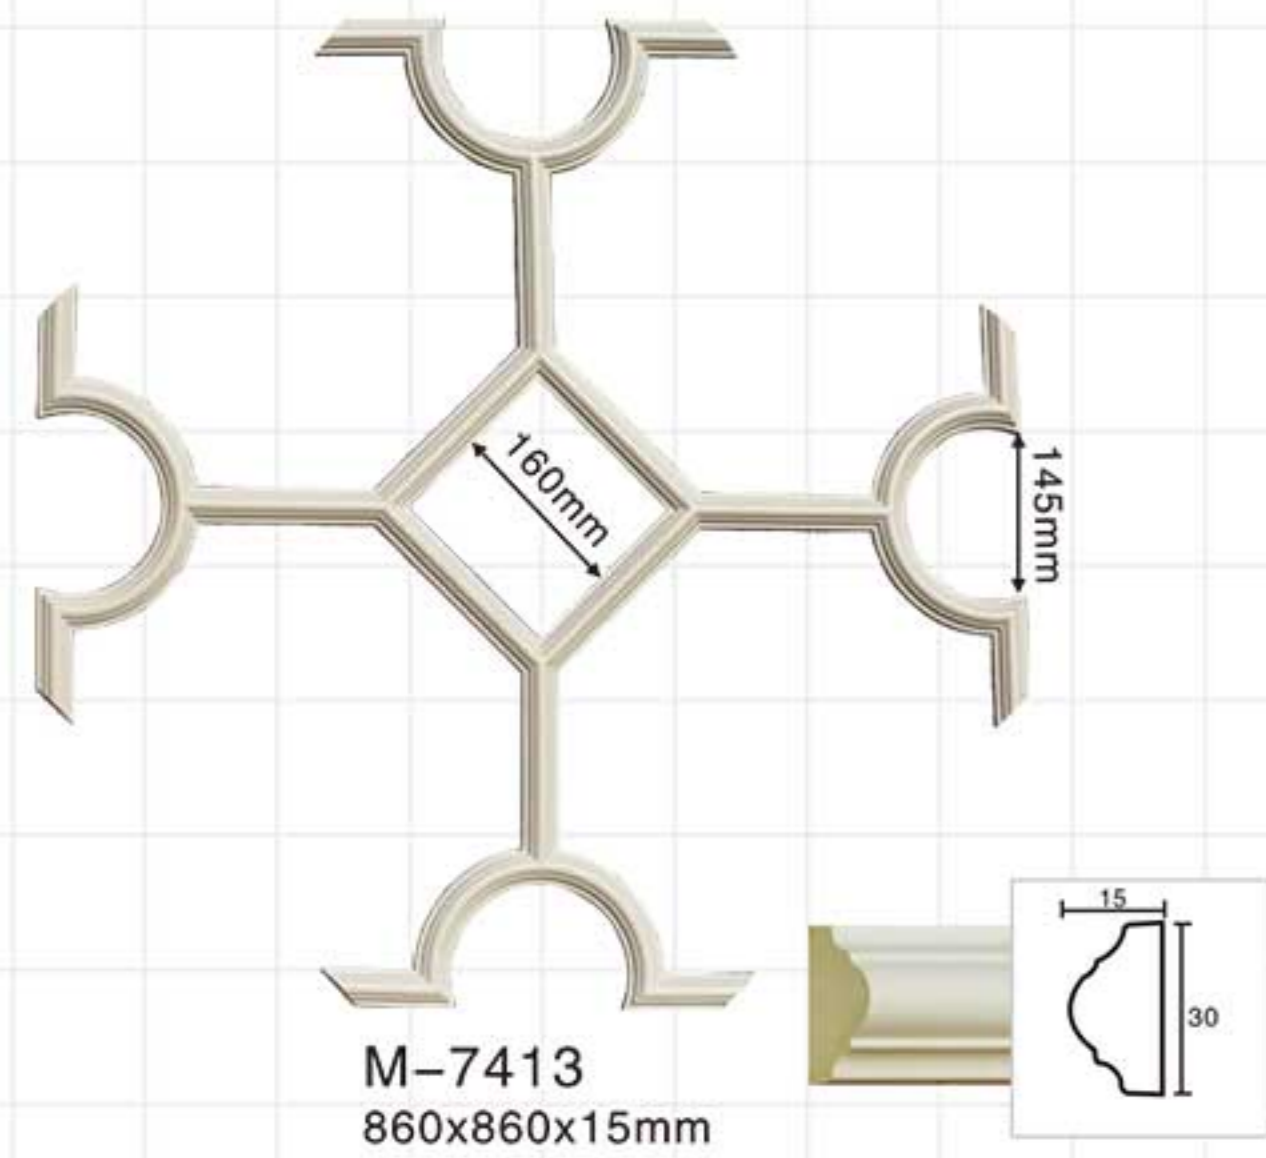

Celing tiles/wall molding

Celing tiles/wall molding

Leading brand Leading innovation

Jointless joint combination of mate and female

Celing tiles/wall molding

M-7401
D:400x400x20mm

M-7402
D:600x600x20mm

M-7405
D:450x450x20mm

Celing tiles/wall molding

M-7403
D:600x600x30mm

M-7404A
D:600x600x15mm

M-7404
D:790x790x20mm

Celing tiles/wall molding

Celing tiles/wall molding

M-7406
D:885x750x20mm

M-7407
D:550x550x15mm

M-7408
D:790x665x65mm

M-7409
D:460x300x15mm

M-7410 D:926x926x50mm
850mm

M-7411 D:850x850x20mm

Celing tiles/wall molding

Celing Medallion

M-7414
800x800x28mm