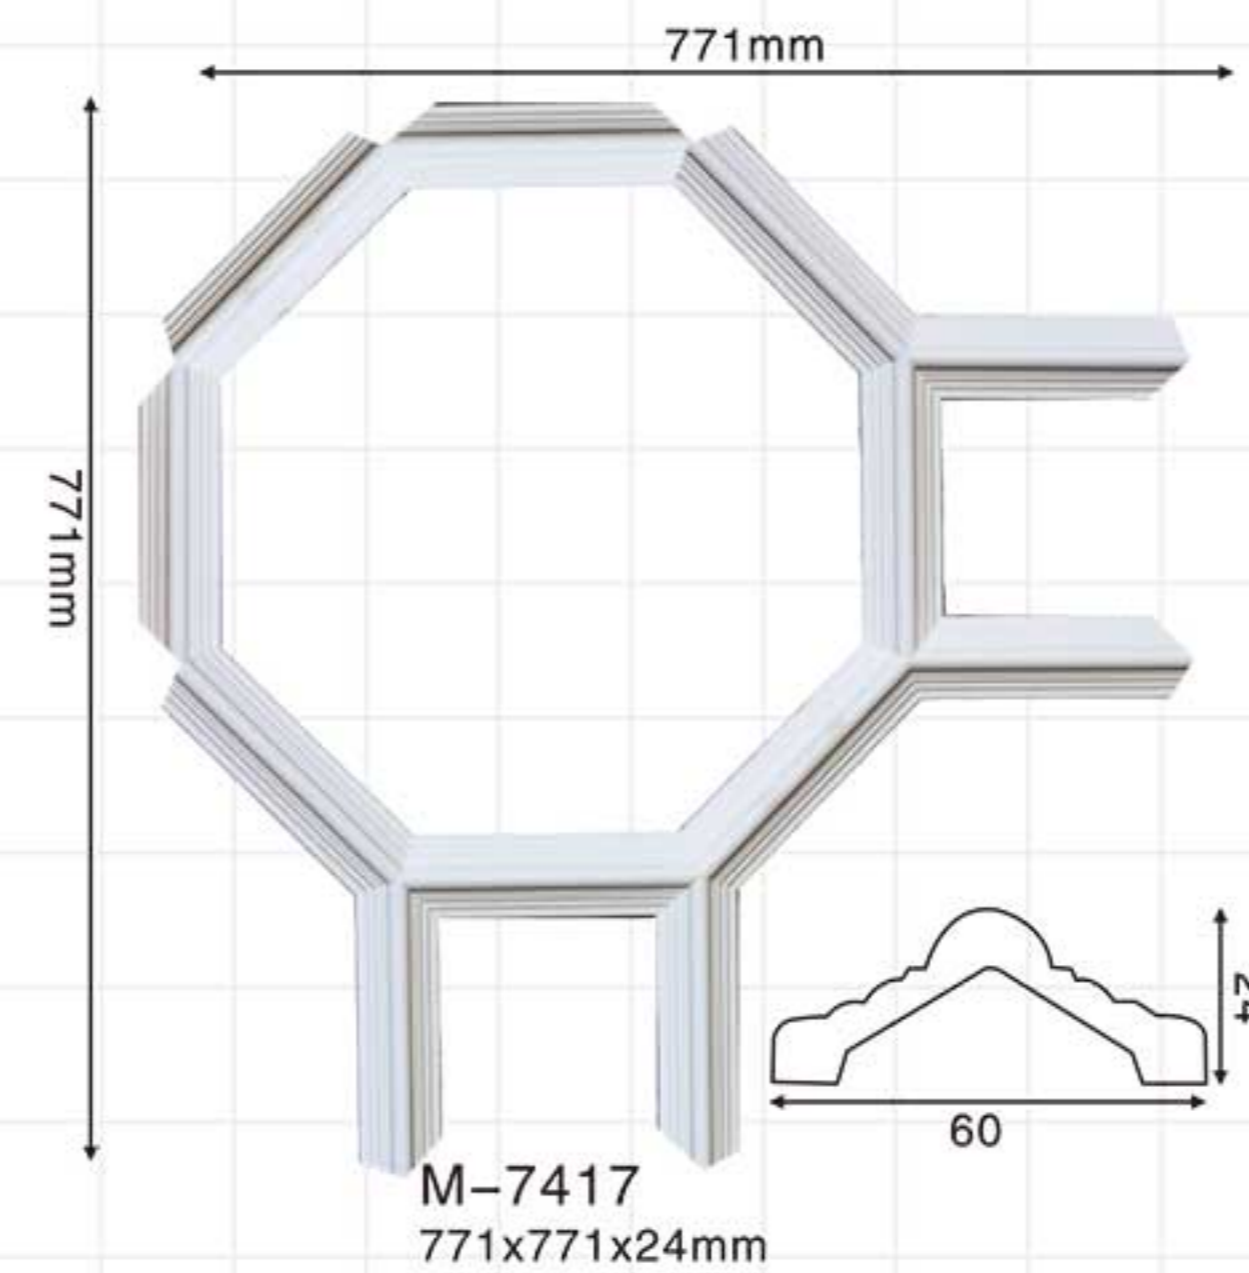

Celing tiles/wall molding

Celing tiles/wall molding

Leading brand Leading innovation

Jointless joint combination of mate and female

Celing tiles/wall molding

M-7401
D:400x400x20mm

M-7402
D:600x600x20mm

M-7405
D:450x450x20mm

Celing tiles/wall molding

M-7403
D:600x600x30mm

M-7404A
D:600x600x15mm

M-7404
D:790x790x20mm

Celing tiles/wall molding

Celing tiles/wall molding

M-7406
D:885x750x20mm

M-7407
D:550x550x15mm

M-7408
D:790x665x65mm

M-7409
D:460x300x15mm

M-7410 D:926x926x50mm
850mm

M-7411 D:850x850x20mm

Celing tiles/wall molding

Celing Medallion

M-7414
800x800x28mm