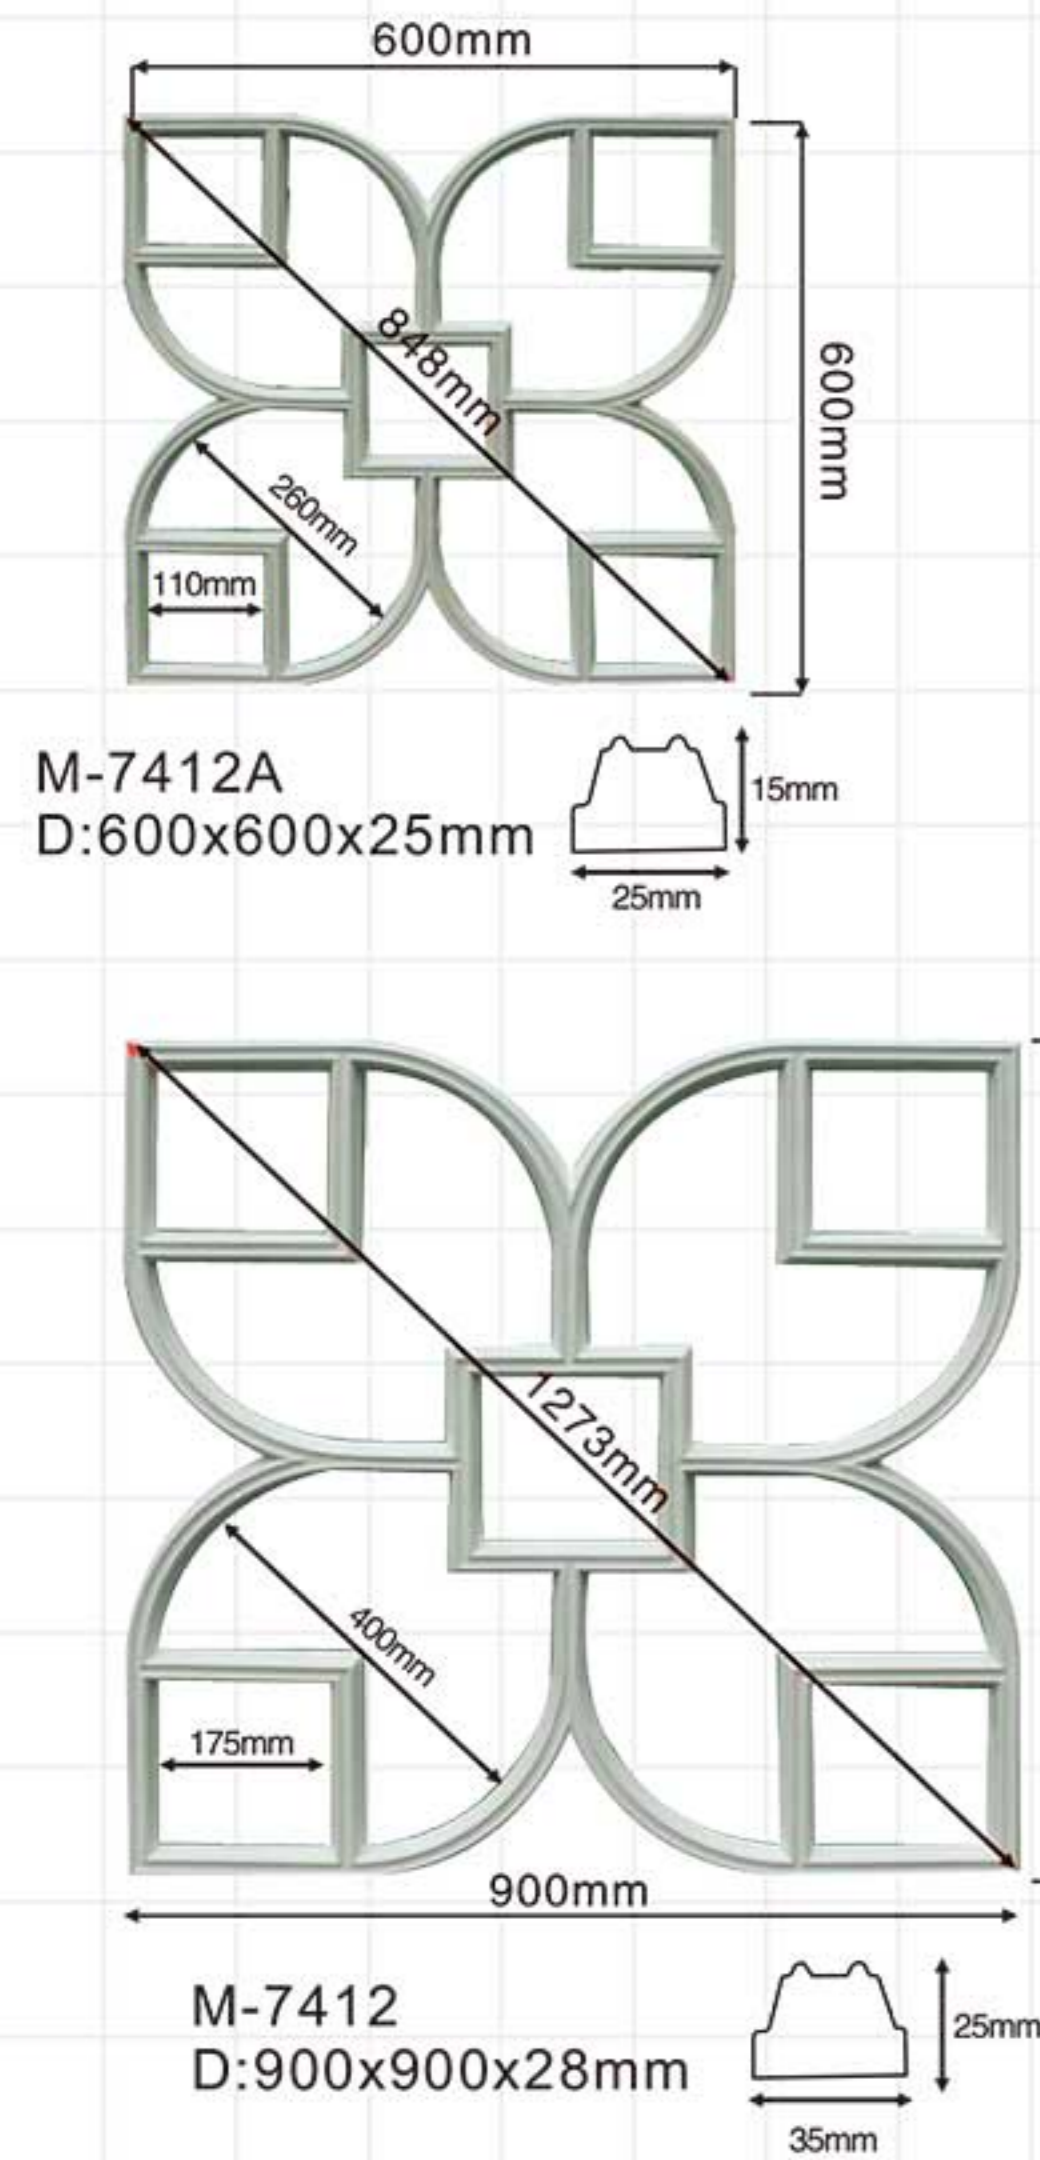

Celing tiles/wall molding

Celing tiles/wall molding

Leading brand Leading innovation

Jointless joint combination of mate and female

Celing tiles/wall molding

M-7401
D:400x400x20mm

M-7402
D:600x600x20mm

M-7405
D:450x450x20mm

Celing tiles/wall molding

M-7403
D:600x600x30mm

M-7404A
D:600x600x15mm

M-7404
D:790x790x20mm

Celing tiles/wall molding

Celing tiles/wall molding

M-7406
D:885x750x20mm

M-7407
D:550x550x15mm

M-7408
D:790x665x65mm

M-7409
D:460x300x15mm

M-7410 D:926x926x50mm
850mm

M-7411 D:850x850x20mm

Celing tiles/wall molding

Celing Medallion

M-7414
800x800x28mm