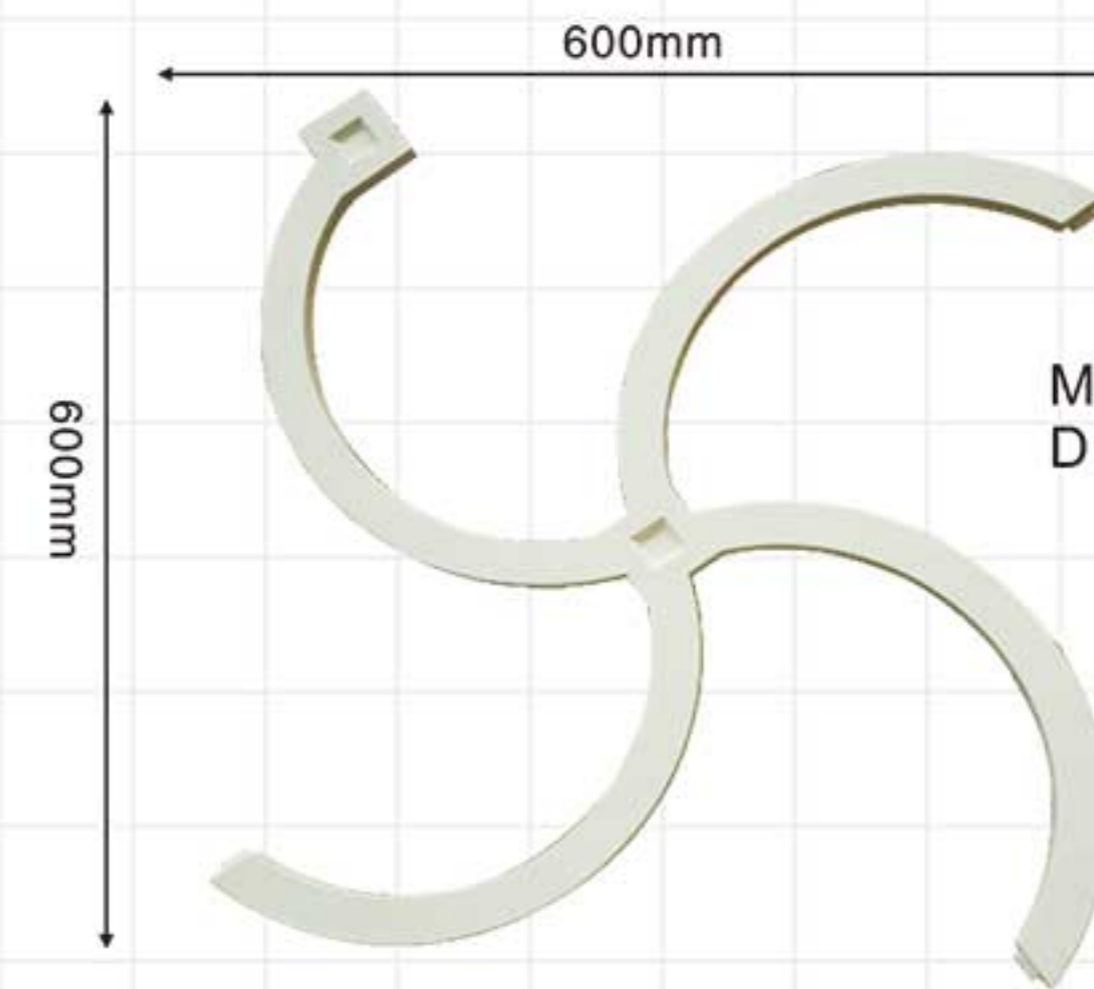

Celing tiles/wall molding

Celing tiles/wall molding

Leading brand Leading innovation

Jointless joint combination of mate and female

Celing tiles/wall molding

M-7401
D:400x400x20mm

M-7402
D:600x600x20mm

M-7405
D:450x450x20mm

Celing tiles/wall molding

M-7403
D:600x600x30mm

M-7404A
D:600x600x15mm

M-7404
D:790x790x20mm

Celing tiles/wall molding

Celing tiles/wall molding

M-7406
D:885x750x20mm

M-7407
D:550x550x15mm

M-7408
D:790x665x65mm

M-7409
D:460x300x15mm

M-7410 D:926x926x50mm
850mm

M-7411 D:850x850x20mm

Celing tiles/wall molding

Celing Medallion

M-7414
800x800x28mm