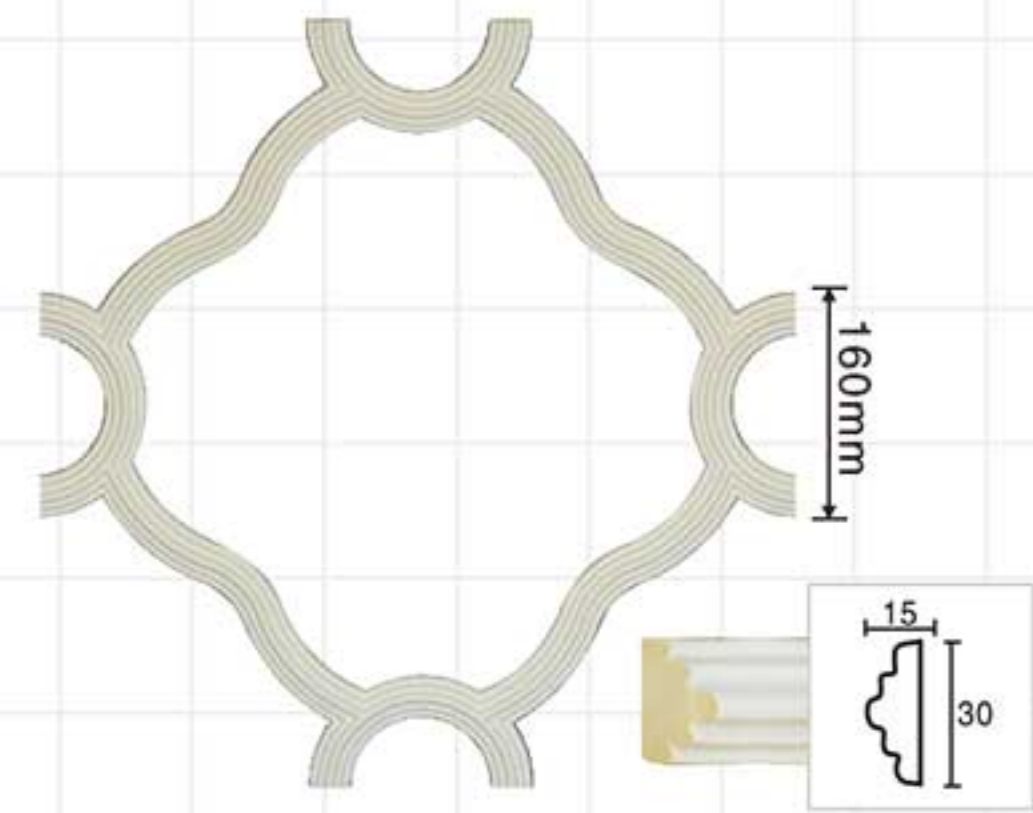

Celing tiles/wall molding

Celing tiles/wall molding

Leading brand Leading innovation

Jointless joint combination of mate and female

Celing tiles/wall molding

M-7401
D:400x400x20mm

M-7402
D:600x600x20mm

M-7405
D:450x450x20mm

Celing tiles/wall molding

M-7403
D:600x600x30mm

M-7404A
D:600x600x15mm

M-7404
D:790x790x20mm

Celing tiles/wall molding

Celing tiles/wall molding

M-7406
D:885x750x20mm

M-7407
D:550x550x15mm

M-7408
D:790x665x65mm

M-7409
D:460x300x15mm

M-7410 D:926x926x50mm
850mm

M-7411 D:850x850x20mm

Celing tiles/wall molding

Celing Medallion

M-7414
800x800x28mm