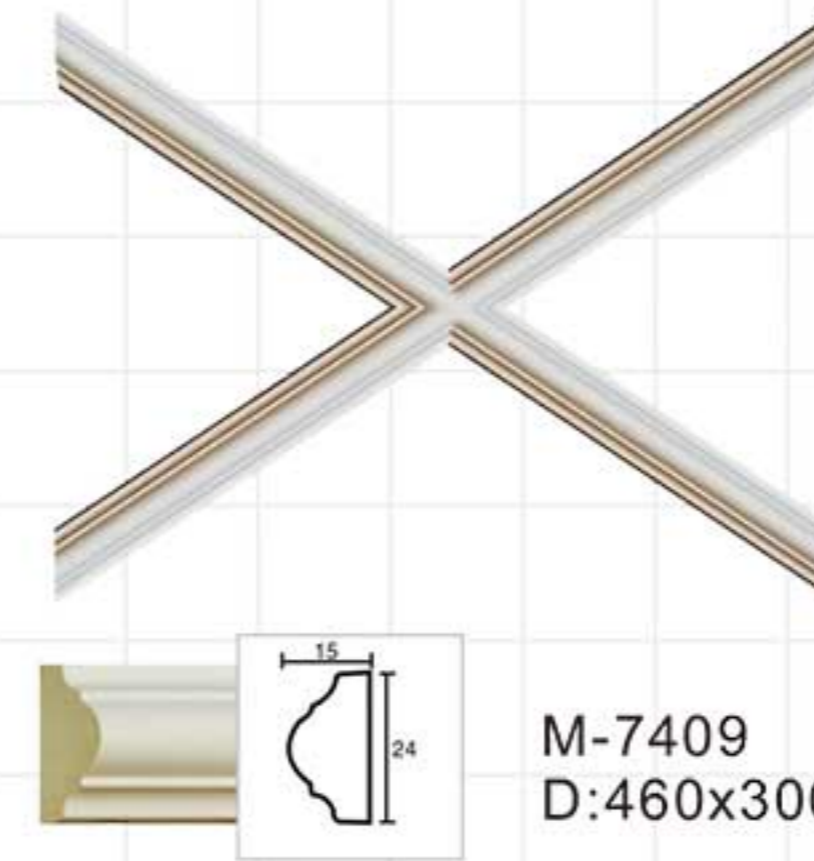

Celing tiles/wall molding

Celing tiles/wall molding

Leading brand Leading innovation

Jointless joint combination of mate and female

Celing tiles/wall molding

M-7401
D:400x400x20mm

M-7402
D:600x600x20mm

M-7405
D:450x450x20mm

Celing tiles/wall molding

M-7403
D:600x600x30mm

M-7404A
D:600x600x15mm

M-7404
D:790x790x20mm

Celing tiles/wall molding

Celing tiles/wall molding

M-7406
D:885x750x20mm

M-7407
D:550x550x15mm

M-7408
D:790x665x65mm

M-7409
D:460x300x15mm

M-7410 D:926x926x50mm
850mm

M-7411 D:850x850x20mm

Celing tiles/wall molding

Celing Medallion

M-7414
800x800x28mm