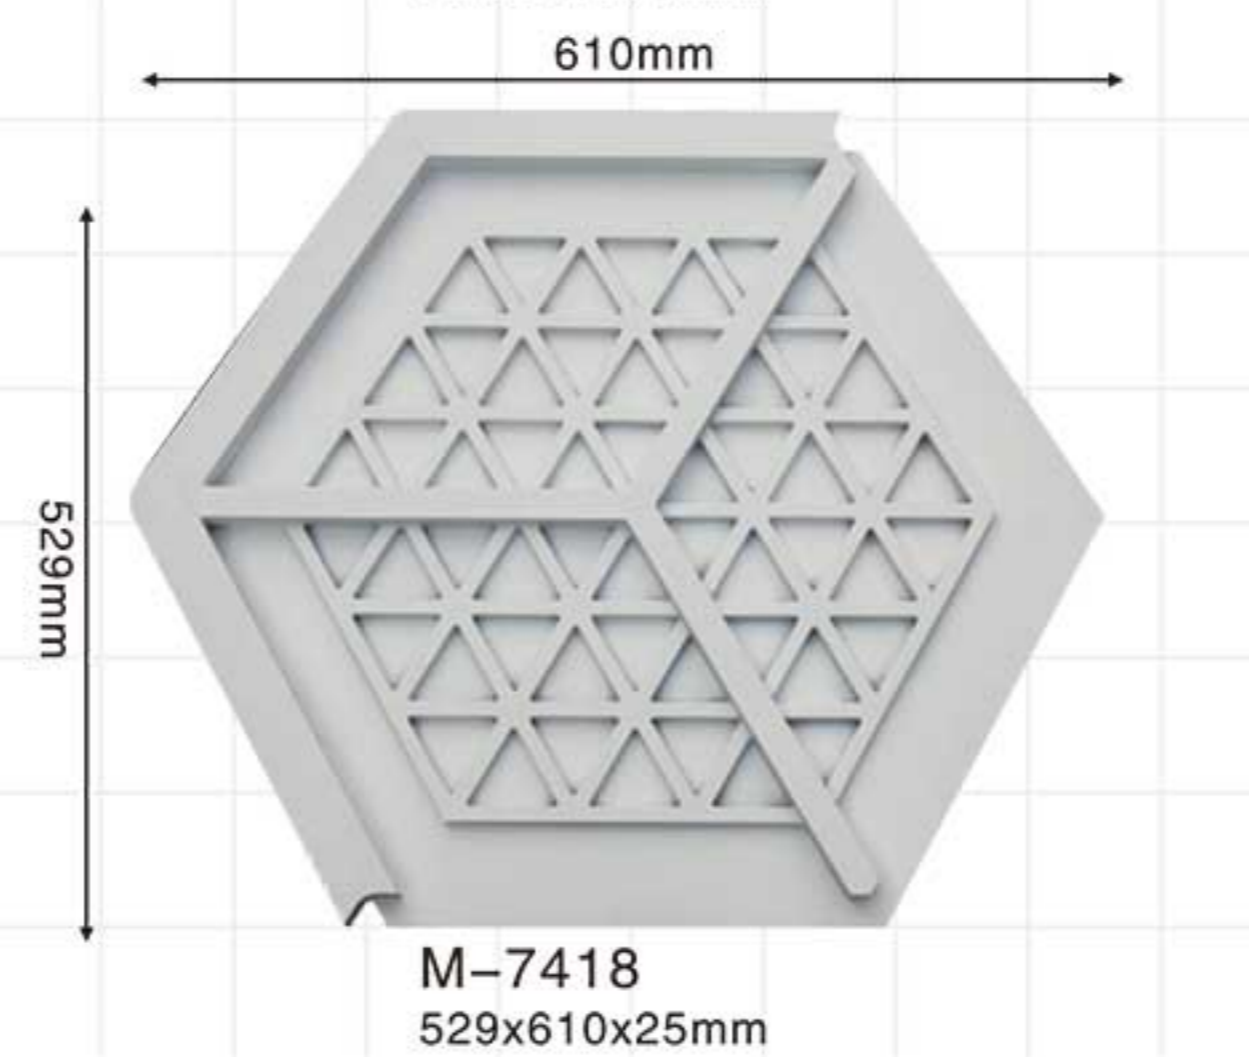

Celing tiles/wall molding

Celing tiles/wall molding

Leading brand Leading innovation

Jointless joint combination of mate and female

Celing tiles/wall molding

M-7401
D:400x400x20mm

M-7402
D:600x600x20mm

M-7405
D:450x450x20mm

Celing tiles/wall molding

M-7403
D:600x600x30mm

M-7404A
D:600x600x15mm

M-7404
D:790x790x20mm

Celing tiles/wall molding

Celing tiles/wall molding

M-7406
D:885x750x20mm

M-7407
D:550x550x15mm

M-7408
D:790x665x65mm

M-7409
D:460x300x15mm

M-7410 D:926x926x50mm
850mm

M-7411 D:850x850x20mm

Celing tiles/wall molding

Celing Medallion

M-7414
800x800x28mm