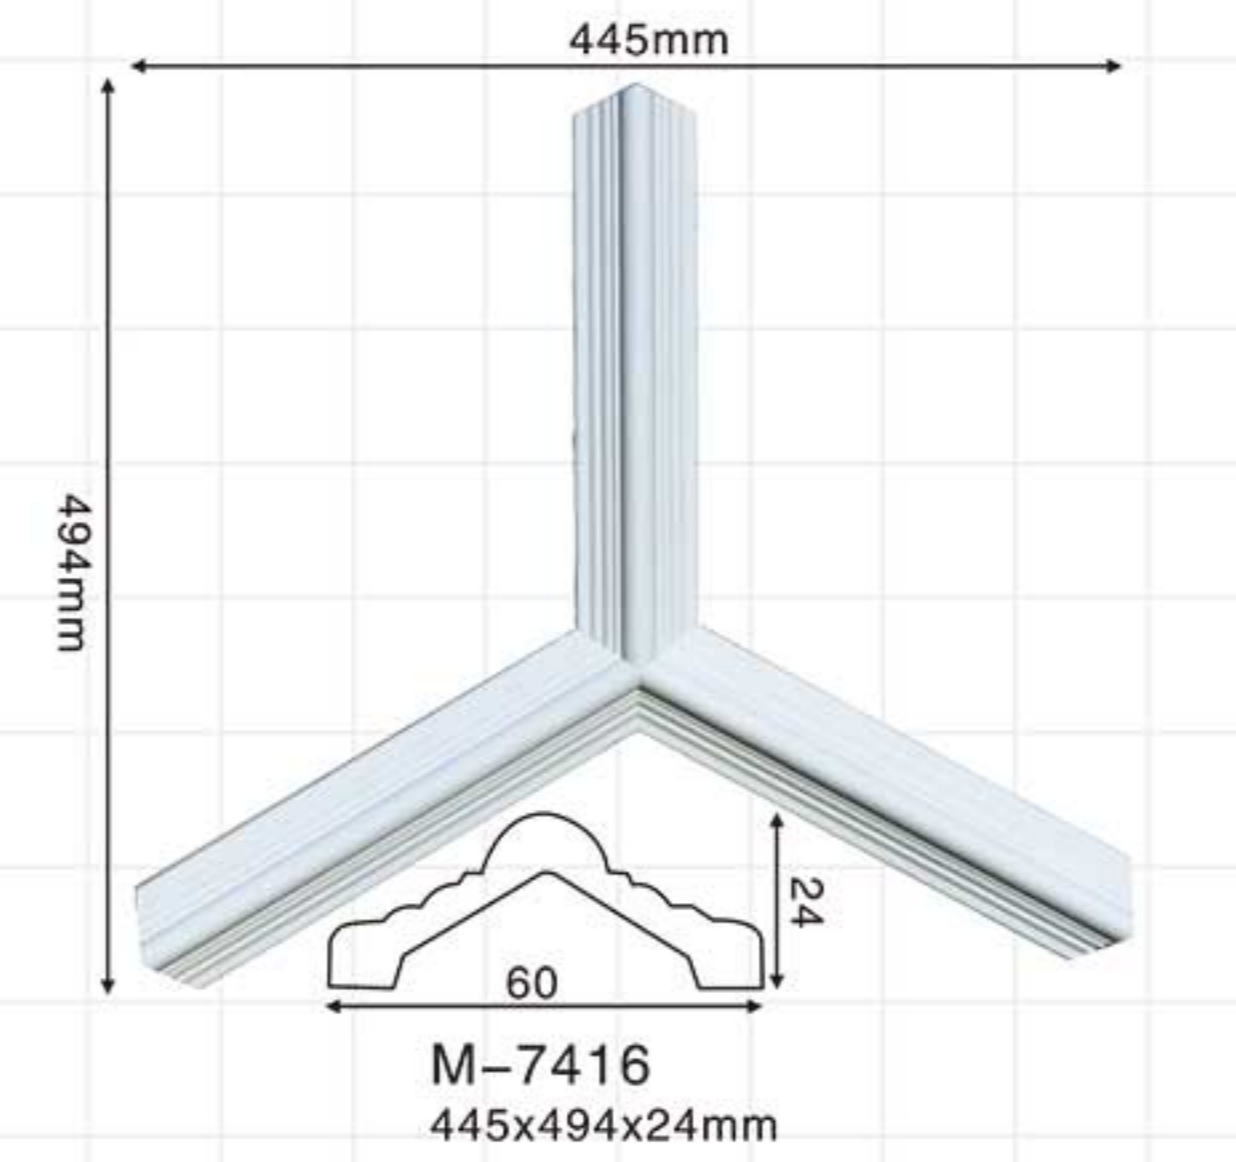

Celing tiles/wall molding

Celing tiles/wall molding

Leading brand Leading innovation

Jointless joint combination of mate and female

Celing tiles/wall molding

M-7401
D:400x400x20mm

M-7402
D:600x600x20mm

M-7405
D:450x450x20mm

Celing tiles/wall molding

M-7403
D:600x600x30mm

M-7404A
D:600x600x15mm

M-7404
D:790x790x20mm

Celing tiles/wall molding

Celing tiles/wall molding

M-7406
D:885x750x20mm

M-7407
D:550x550x15mm

M-7408
D:790x665x65mm

M-7409
D:460x300x15mm

M-7410 D:926x926x50mm
850mm

M-7411 D:850x850x20mm

Celing tiles/wall molding

Celing Medallion

M-7414
800x800x28mm