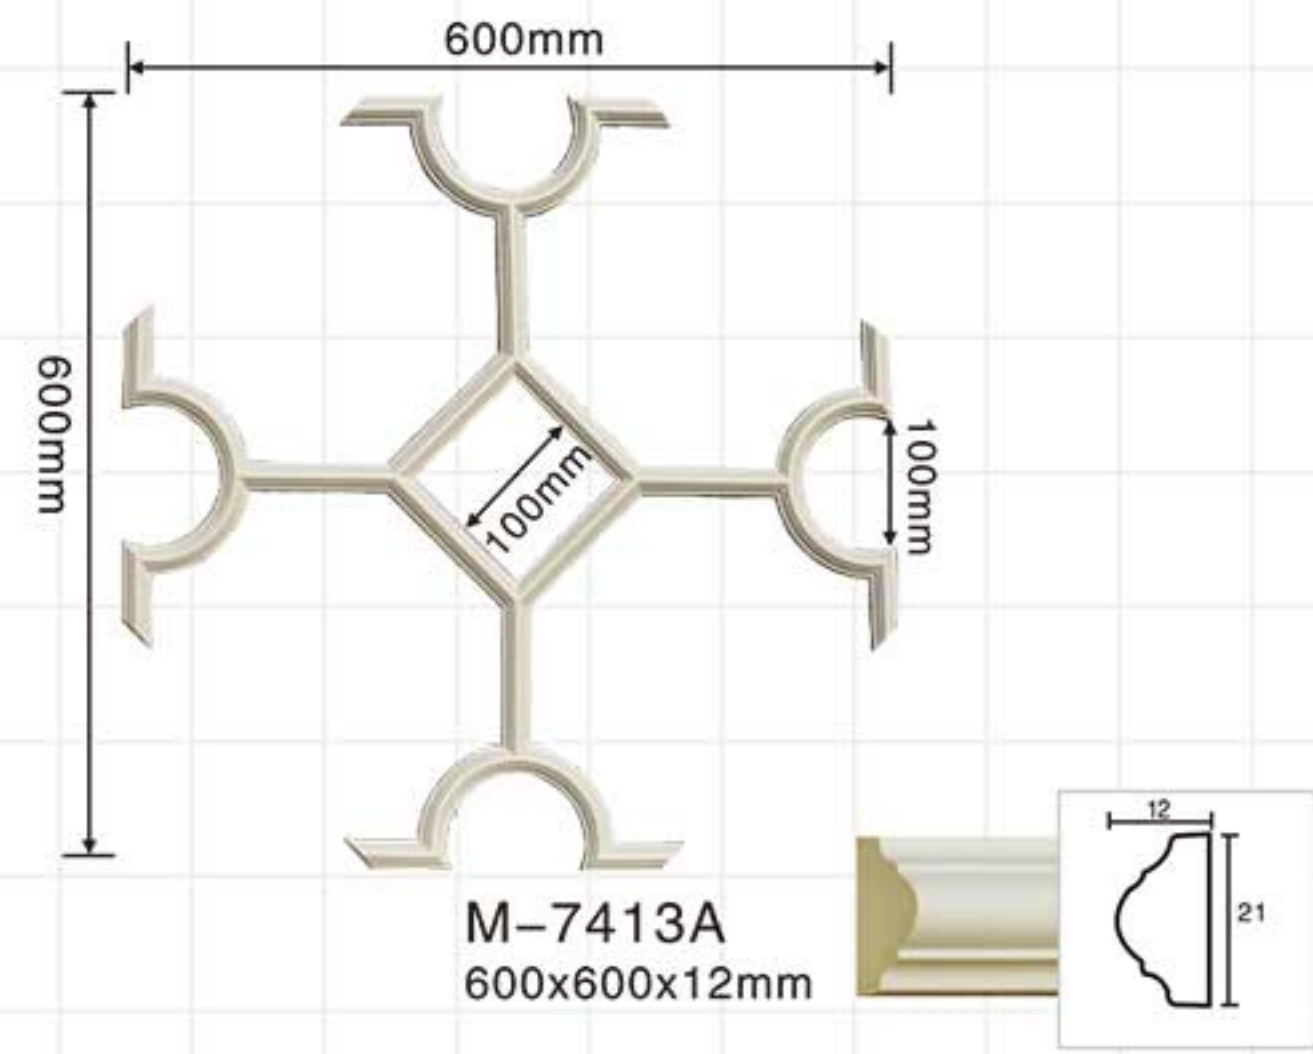

Celing tiles/wall molding

Celing tiles/wall molding

Leading brand Leading innovation

Jointless joint combination of mate and female

Celing tiles/wall molding

M-7401
D:400x400x20mm

M-7402
D:600x600x20mm

M-7405
D:450x450x20mm

Celing tiles/wall molding

M-7403
D:600x600x30mm

M-7404A
D:600x600x15mm

M-7404
D:790x790x20mm

Celing tiles/wall molding

Celing tiles/wall molding

M-7406
D:885x750x20mm

M-7407
D:550x550x15mm

M-7408
D:790x665x65mm

M-7409
D:460x300x15mm

M-7410 D:926x926x50mm
850mm

M-7411 D:850x850x20mm

Celing tiles/wall molding

Celing Medallion

M-7414
800x800x28mm