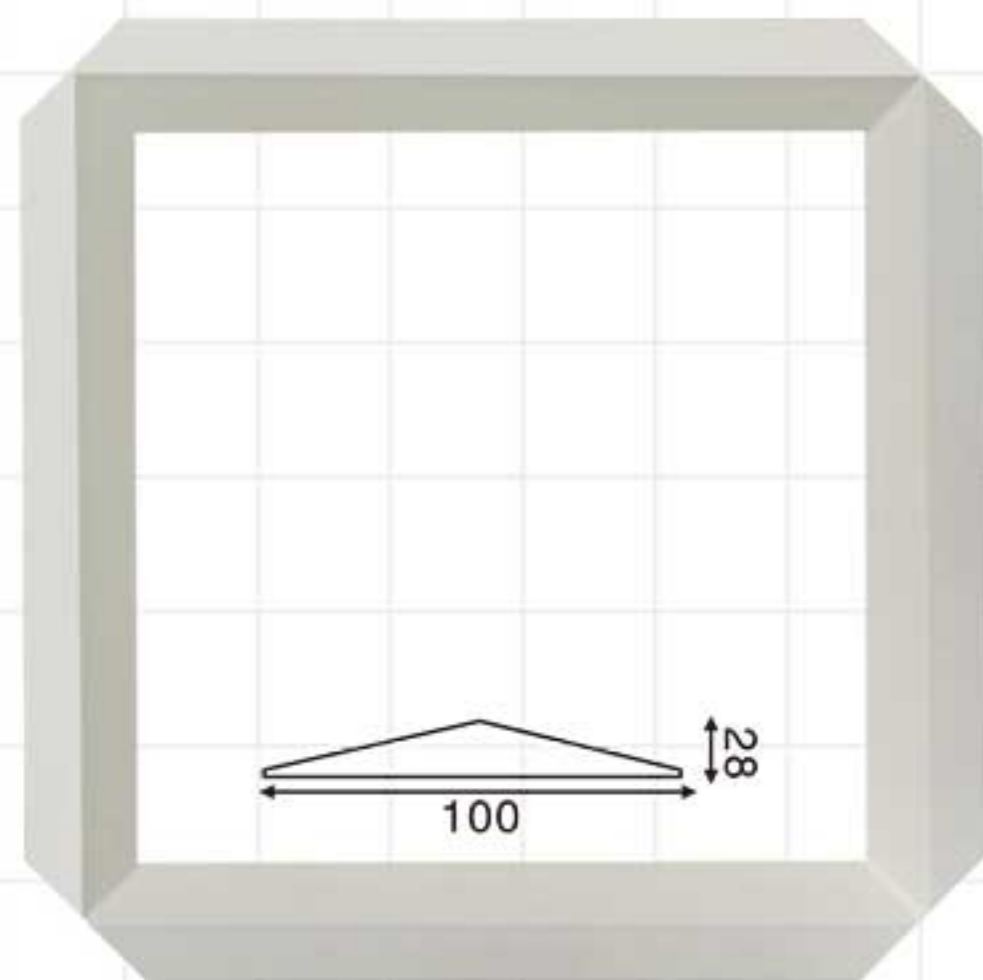

Celing tiles/wall molding

M-7403
D:600x600x30mm

M-7404A
D:600x600x15mm

M-7404
D:790x790x20mm

Celing tiles/wall molding

Celing tiles/wall molding

M-7406
D:885x750x20mm

M-7407
D:550x550x15mm

M-7408
D:790x665x65mm

M-7409
D:460x300x15mm

M-7410 D:926x926x50mm
850mm

M-7411 D:850x850x20mm

Celing tiles/wall molding

Celing Medallion

M-7414
800x800x28mm