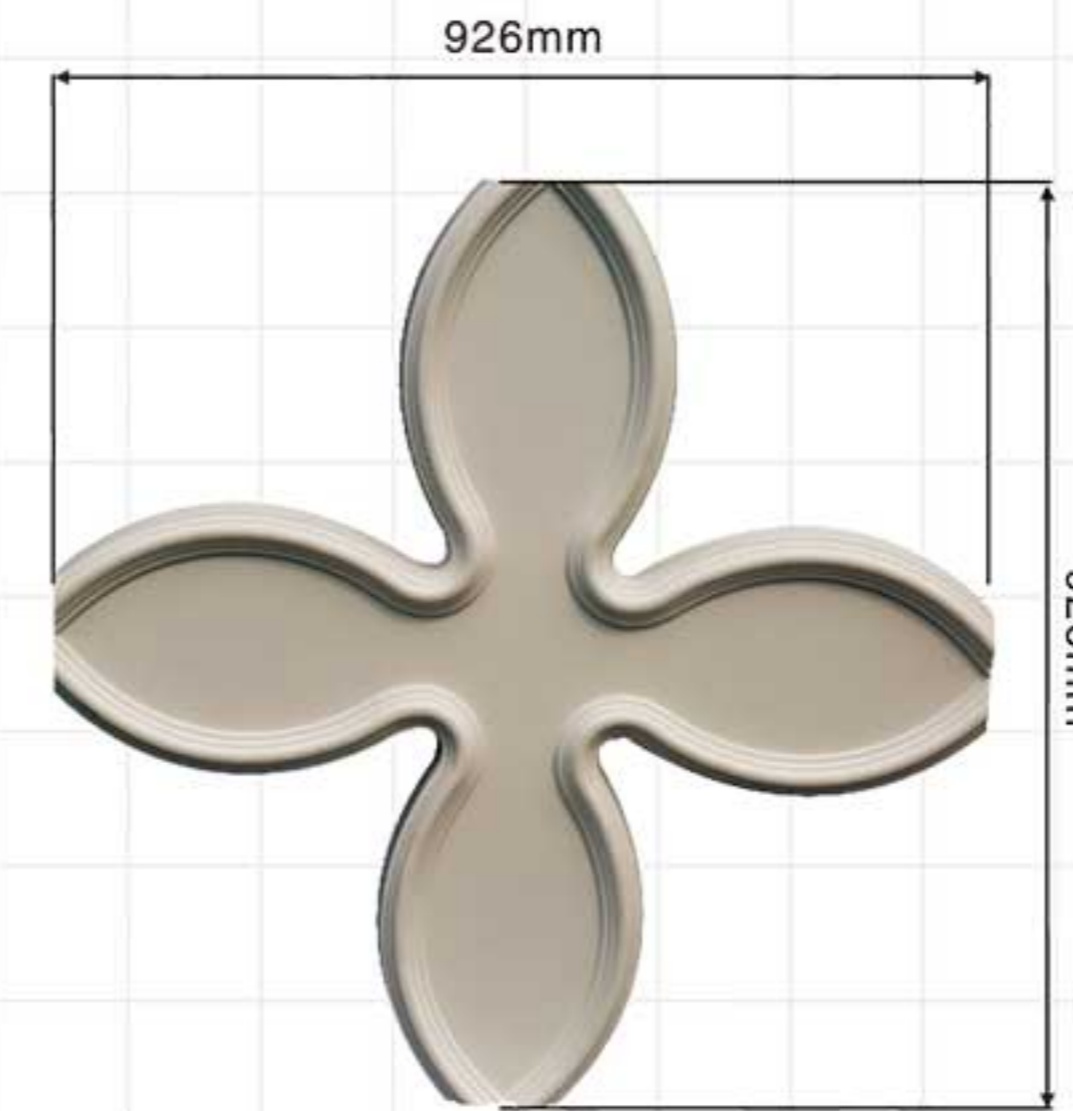

Celing tiles/wall molding

Celing tiles/wall molding

Leading brand Leading innovation

Jointless joint combination of mate and female

Celing tiles/wall molding

M-7401
D:400x400x20mm

M-7402
D:600x600x20mm

M-7405
D:450x450x20mm

Celing tiles/wall molding

M-7403
D:600x600x30mm

M-7404A
D:600x600x15mm

M-7404
D:790x790x20mm

Celing tiles/wall molding

Celing tiles/wall molding

M-7406
D:885x750x20mm

M-7407
D:550x550x15mm

M-7408
D:790x665x65mm

M-7409
D:460x300x15mm

M-7410 D:926x926x50mm
850mm

M-7411 D:850x850x20mm

Celing tiles/wall molding

Celing Medallion

M-7414
800x800x28mm