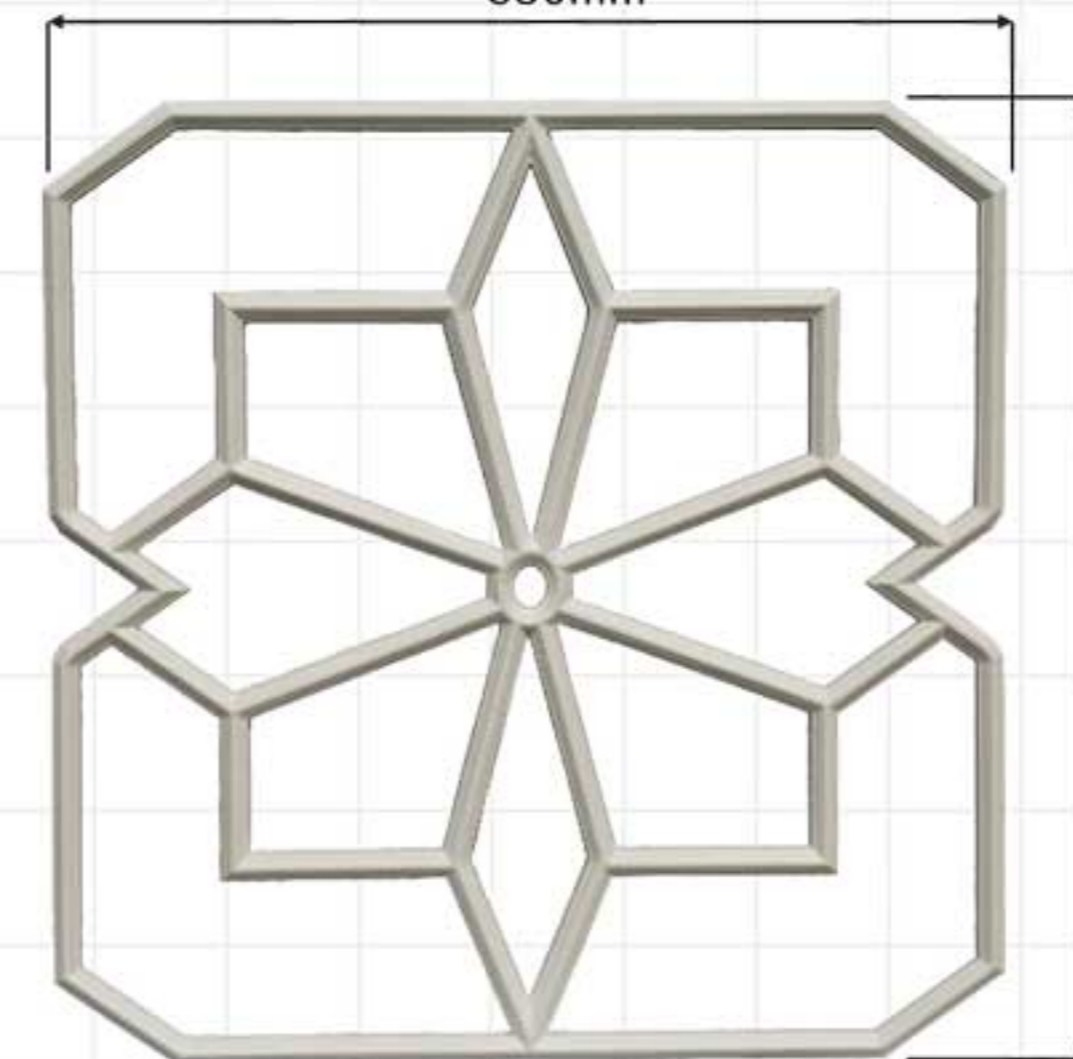

Celing tiles/wall molding

Celing tiles/wall molding

Leading brand Leading innovation

Jointless joint combination of mate and female

Celing tiles/wall molding

M-7401
D:400x400x20mm

M-7402
D:600x600x20mm

M-7405
D:450x450x20mm

Celing tiles/wall molding

M-7403
D:600x600x30mm

M-7404A
D:600x600x15mm

M-7404
D:790x790x20mm

Celing tiles/wall molding

Celing tiles/wall molding

M-7406
D:885x750x20mm

M-7407
D:550x550x15mm

M-7408
D:790x665x65mm

M-7409
D:460x300x15mm

M-7410 D:926x926x50mm
850mm

M-7411 D:850x850x20mm

Celing tiles/wall molding

Celing Medallion

M-7414
800x800x28mm