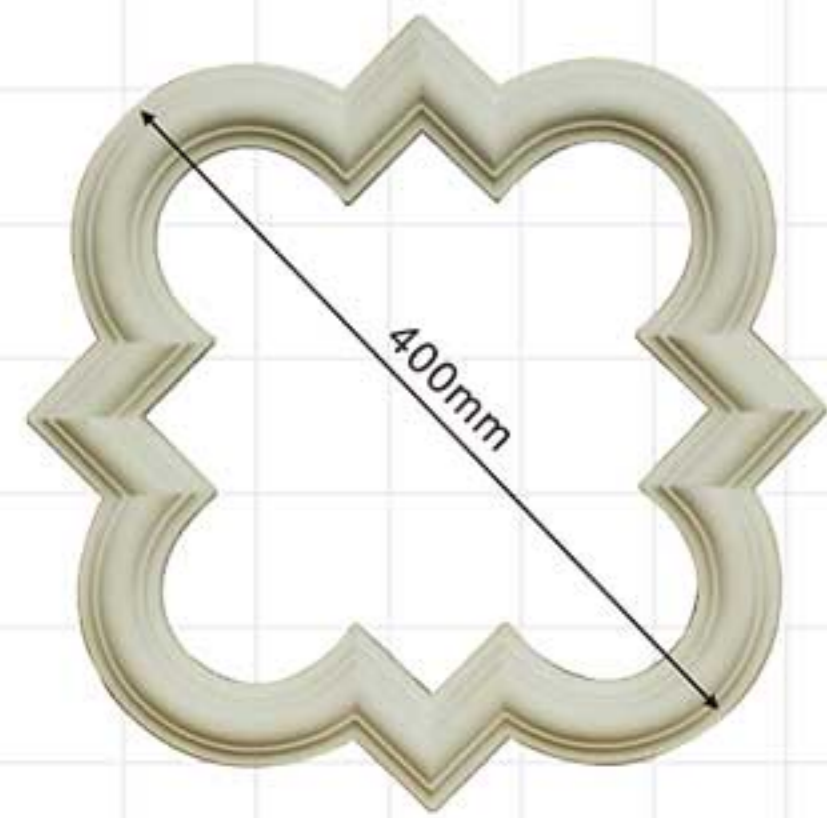

Celing tiles/wall molding

Celing tiles/wall molding

Leading brand Leading innovation

Jointless joint combination of mate and female

Celing tiles/wall molding

M-7401
D:400x400x20mm

M-7402
D:600x600x20mm

M-7405
D:450x450x20mm

Celing tiles/wall molding

M-7403
D:600x600x30mm

M-7404A
D:600x600x15mm

M-7404
D:790x790x20mm

Celing tiles/wall molding

Celing tiles/wall molding

M-7406
D:885x750x20mm

M-7407
D:550x550x15mm

M-7408
D:790x665x65mm

M-7409
D:460x300x15mm

M-7410 D:926x926x50mm
850mm

M-7411 D:850x850x20mm

Celing tiles/wall molding

Celing Medallion

M-7414
800x800x28mm