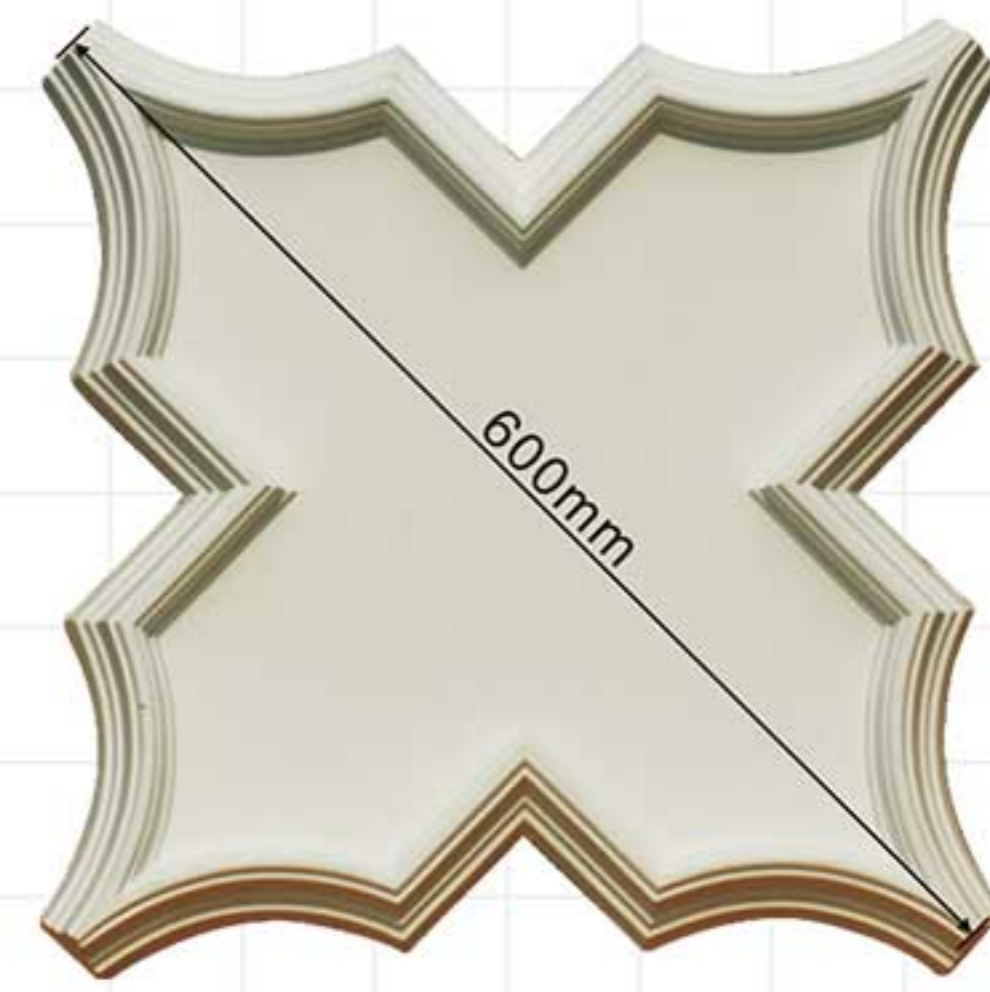

Celing tiles/wall molding

Celing tiles/wall molding

Leading brand Leading innovation

Jointless joint combination of mate and female

Celing tiles/wall molding

M-7401
D:400x400x20mm

M-7402
D:600x600x20mm

M-7405
D:450x450x20mm

Celing tiles/wall molding

M-7403
D:600x600x30mm

M-7404A
D:600x600x15mm

M-7404
D:790x790x20mm

Celing tiles/wall molding

Celing tiles/wall molding

M-7406
D:885x750x20mm

M-7407
D:550x550x15mm

M-7408
D:790x665x65mm

M-7409
D:460x300x15mm

M-7410 D:926x926x50mm
850mm

M-7411 D:850x850x20mm

Celing tiles/wall molding

Celing Medallion

M-7414
800x800x28mm