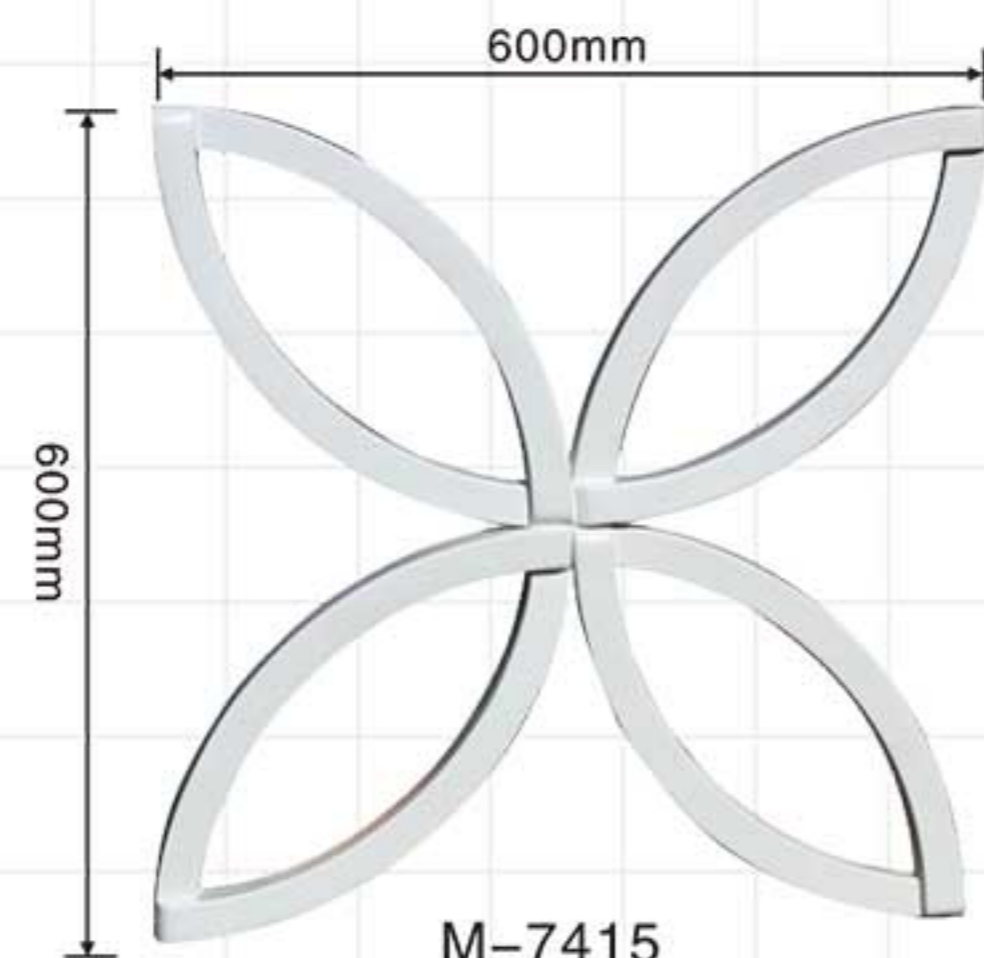

Celing tiles/wall molding

Celing tiles/wall molding

Leading brand Leading innovation

Jointless joint combination of mate and female

Celing tiles/wall molding

M-7401
D:400x400x20mm

M-7402
D:600x600x20mm

M-7405
D:450x450x20mm

Celing tiles/wall molding

M-7403
D:600x600x30mm

M-7404A
D:600x600x15mm

M-7404
D:790x790x20mm

Celing tiles/wall molding

Celing tiles/wall molding

M-7406
D:885x750x20mm

M-7407
D:550x550x15mm

M-7408
D:790x665x65mm

M-7409
D:460x300x15mm

M-7410 D:926x926x50mm
850mm

M-7411 D:850x850x20mm

Celing tiles/wall molding

Celing Medallion

M-7414
800x800x28mm