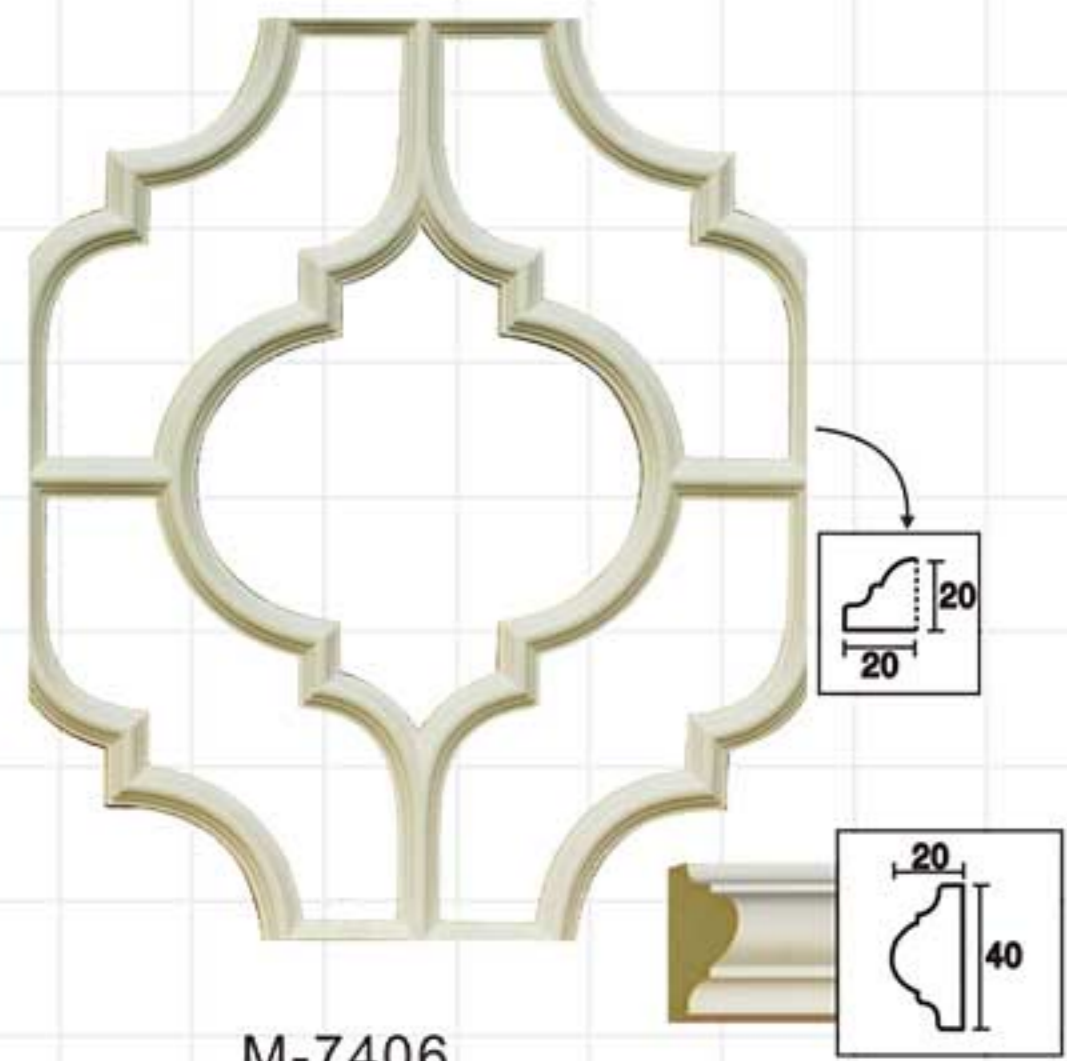

Celing tiles/wall molding

Celing tiles/wall molding

Leading brand Leading innovation

Jointless joint combination of mate and female

Celing tiles/wall molding

M-7401
D:400x400x20mm

M-7402
D:600x600x20mm

M-7405
D:450x450x20mm

Celing tiles/wall molding

M-7403
D:600x600x30mm

M-7404A
D:600x600x15mm

M-7404
D:790x790x20mm

Celing tiles/wall molding

Celing tiles/wall molding

M-7406
D:885x750x20mm

M-7407
D:550x550x15mm

M-7408
D:790x665x65mm

M-7409
D:460x300x15mm

M-7410 D:926x926x50mm
850mm

M-7411 D:850x850x20mm

Celing tiles/wall molding

Celing Medallion

M-7414
800x800x28mm