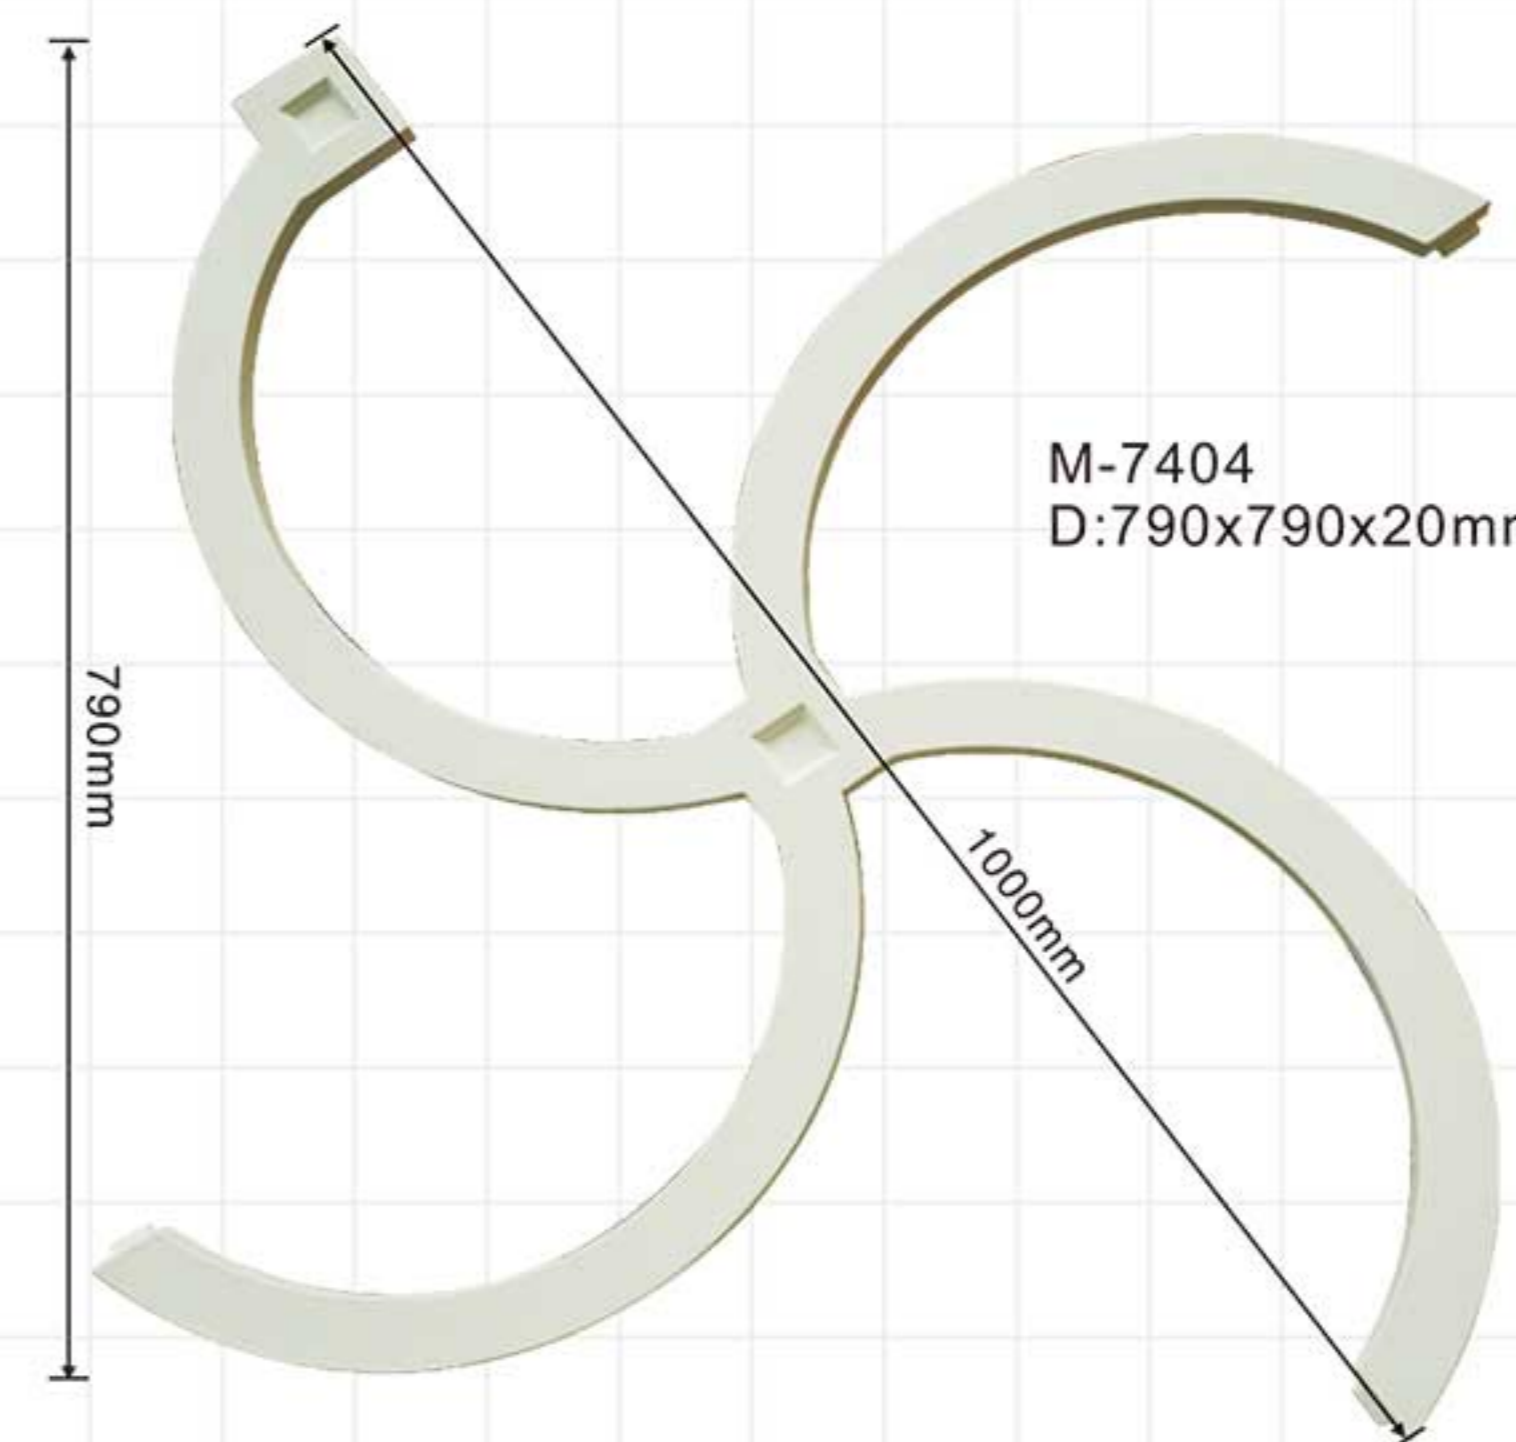

Celing tiles/wall molding

Celing tiles/wall molding

Leading brand Leading innovation

Jointless joint combination of mate and female

Celing tiles/wall molding

M-7401
D:400x400x20mm

M-7402
D:600x600x20mm

M-7405
D:450x450x20mm

Celing tiles/wall molding

M-7403
D:600x600x30mm

M-7404A
D:600x600x15mm

M-7404
D:790x790x20mm

Celing tiles/wall molding

Celing tiles/wall molding

M-7406
D:885x750x20mm

M-7407
D:550x550x15mm

M-7408
D:790x665x65mm

M-7409
D:460x300x15mm

M-7410 D:926x926x50mm
850mm

M-7411 D:850x850x20mm

Celing tiles/wall molding

Celing Medallion

M-7414
800x800x28mm