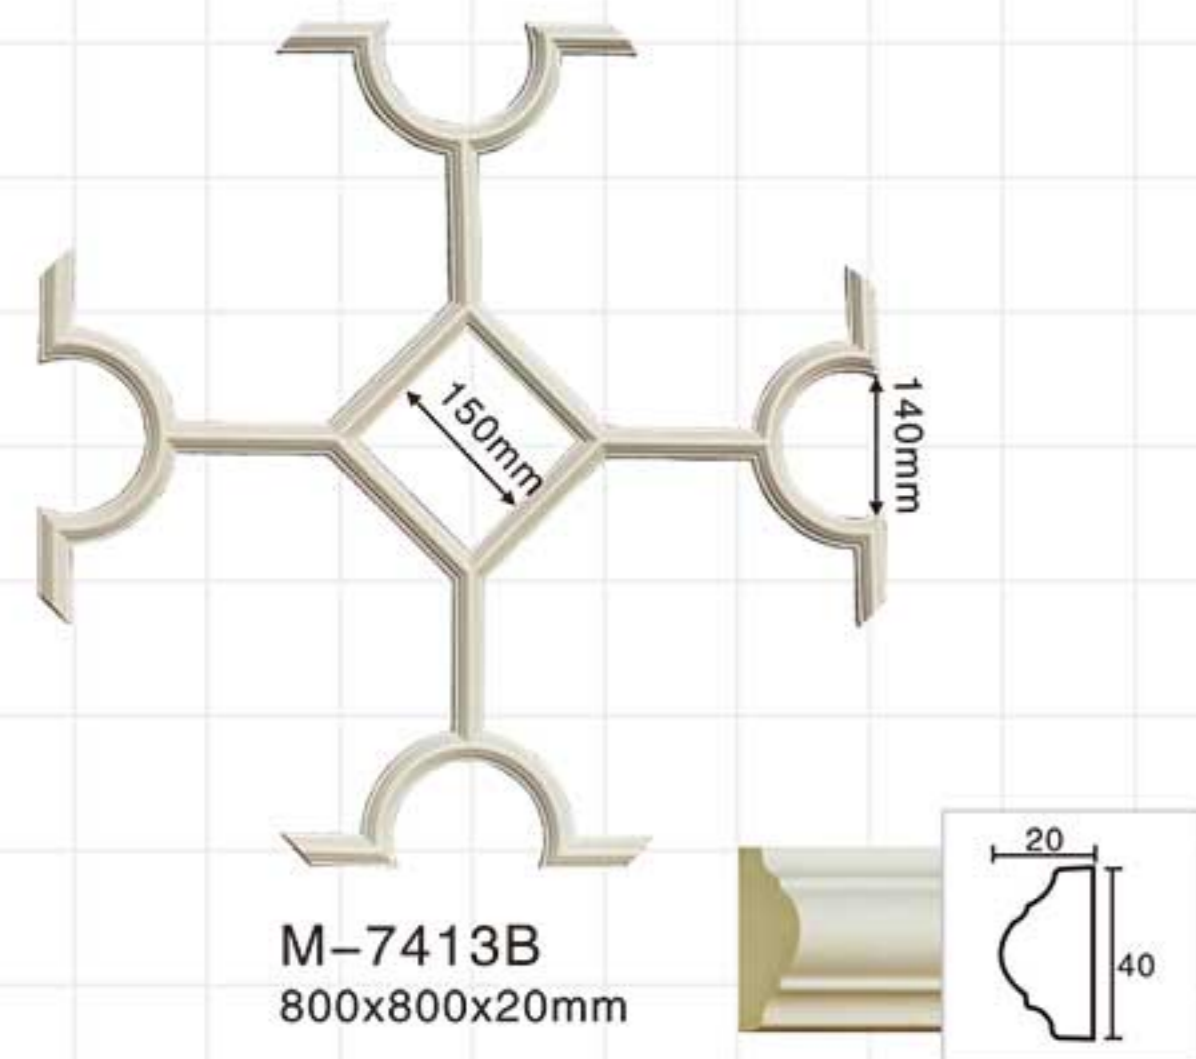

Celing tiles/wall molding

Celing tiles/wall molding

Leading brand Leading innovation

Jointless joint combination of mate and female

Celing tiles/wall molding

M-7401
D:400x400x20mm

M-7402
D:600x600x20mm

M-7405
D:450x450x20mm

Celing tiles/wall molding

M-7403
D:600x600x30mm

M-7404A
D:600x600x15mm

M-7404
D:790x790x20mm

Celing tiles/wall molding

Celing tiles/wall molding

M-7406
D:885x750x20mm

M-7407
D:550x550x15mm

M-7408
D:790x665x65mm

M-7409
D:460x300x15mm

M-7410 D:926x926x50mm
850mm

M-7411 D:850x850x20mm

Celing tiles/wall molding

Celing Medallion

M-7414
800x800x28mm