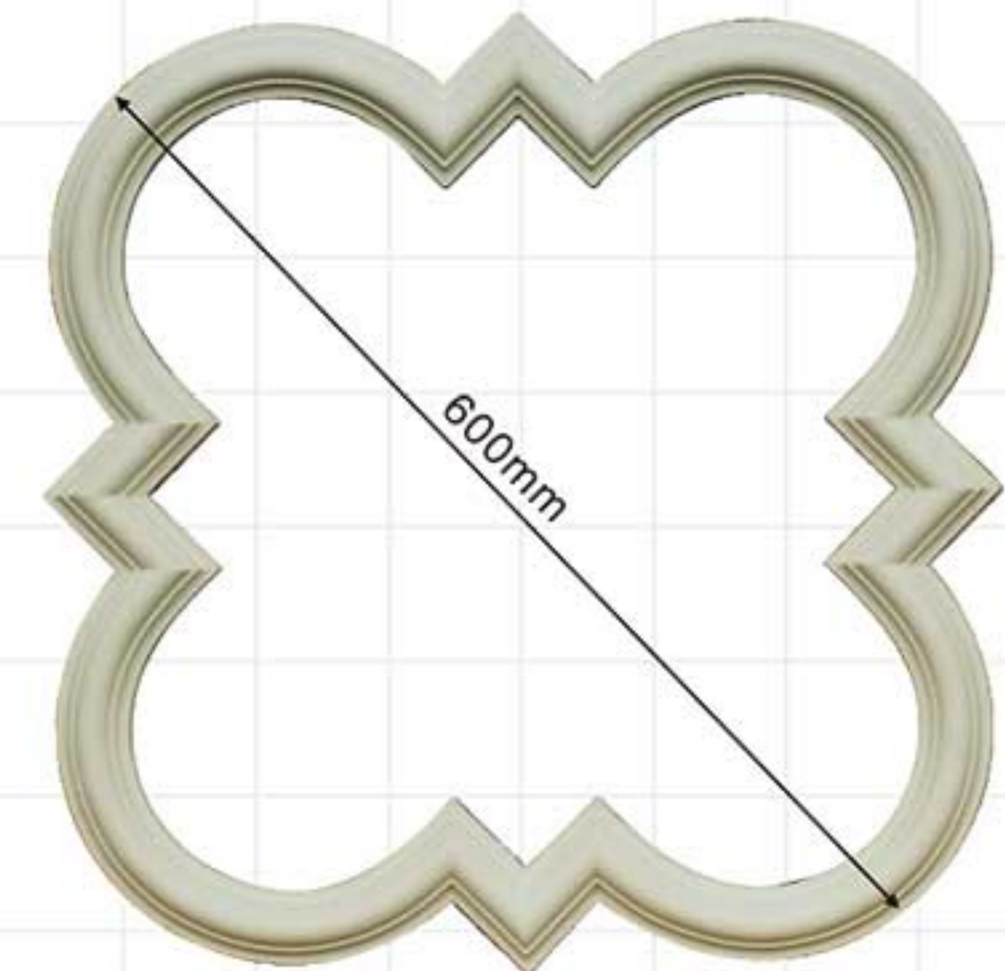

Celing tiles/wall molding

Celing tiles/wall molding

Leading brand Leading innovation

Jointless joint combination of mate and female

Celing tiles/wall molding

M-7401
D:400x400x20mm

M-7402
D:600x600x20mm

M-7405
D:450x450x20mm

Celing tiles/wall molding

M-7403
D:600x600x30mm

M-7404A
D:600x600x15mm

M-7404
D:790x790x20mm

Celing tiles/wall molding

Celing tiles/wall molding

M-7406
D:885x750x20mm

M-7407
D:550x550x15mm

M-7408
D:790x665x65mm

M-7409
D:460x300x15mm

M-7410 D:926x926x50mm
850mm

M-7411 D:850x850x20mm

Celing tiles/wall molding

Celing Medallion

M-7414
800x800x28mm