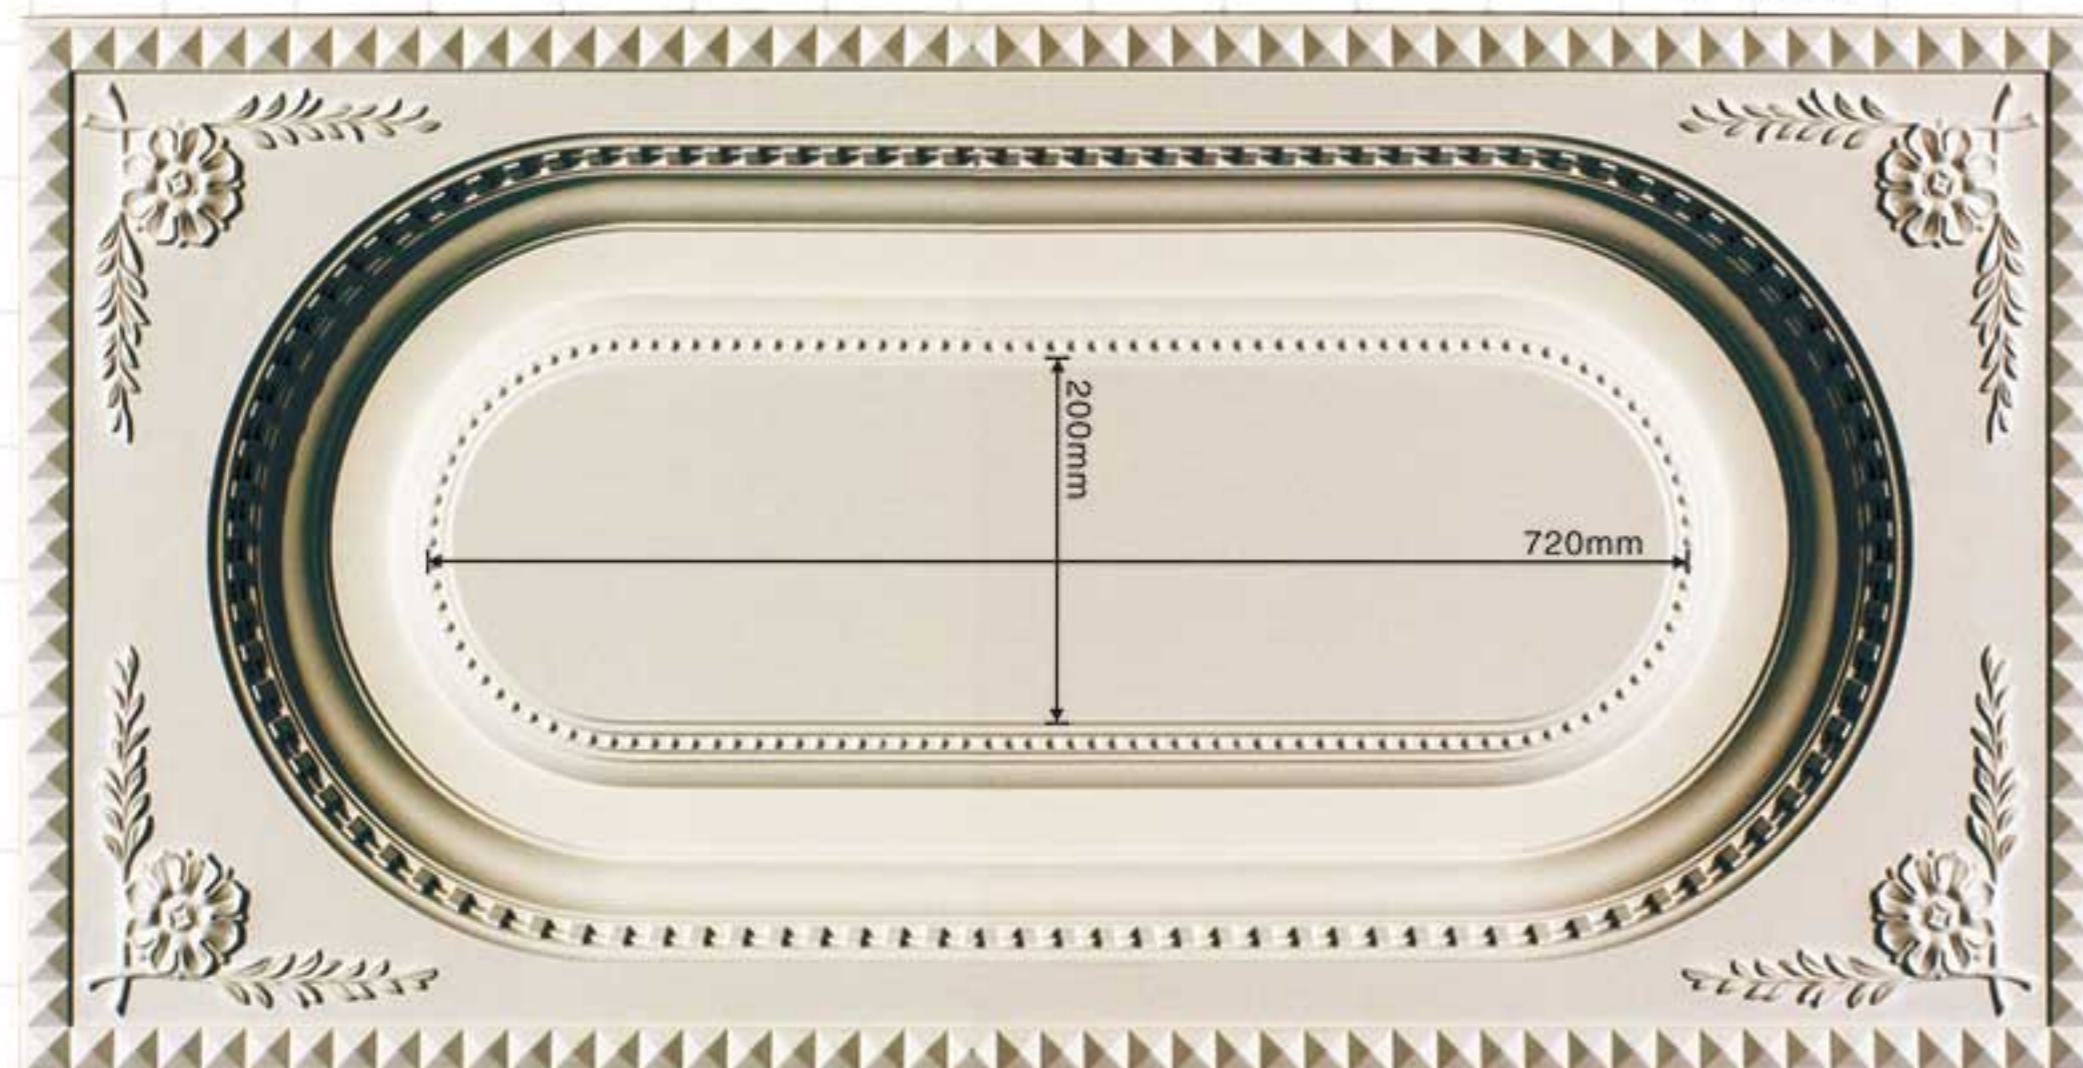

M-7302
 D=ø605x605mm
 d =ø495x495mm
 MD=100mm
 H = 90mm

M-7303
 D=ø605x605mm
 d =ø490x490mm
 MD=ø35mm
 H = 90mm

M-7304
 D=ø605x605mm
 d =ø515x515mm
 MD=ø65mm
 H = 150mm

Ceiling domes

Ceiling domes

M-7305
D=ø605x605mm
d=ø490x490mm
MD=ø30mm
H=90mm

M-7306
D=ø605x605mm
d=ø490x490mm
MD=ø30-160mm
H=90mm

M-7310
D=ø605x605mm
d=ø520x520mm
MD=ø35mm
H=90mm

M-7310
D=ø605x605mm
d=ø500x500mm
MD=ø35mm
H=90mm

M-7309
D=ø605x605mm
d=ø490x490mm
MD=ø40mm
H=90mm

M-7309
D=1040x1040mm
MD=ø200mm
H=65mm

M-7312
D=ø605x605mm
d=ø480x480mm
MD=ø210mm
H=75mm

M-7313
D=ø605x605mm
d=ø480x480mm
MD=ø210mm
H=65mm

M-7307
D=610x1210mm
d=457x985mm
H=90mm