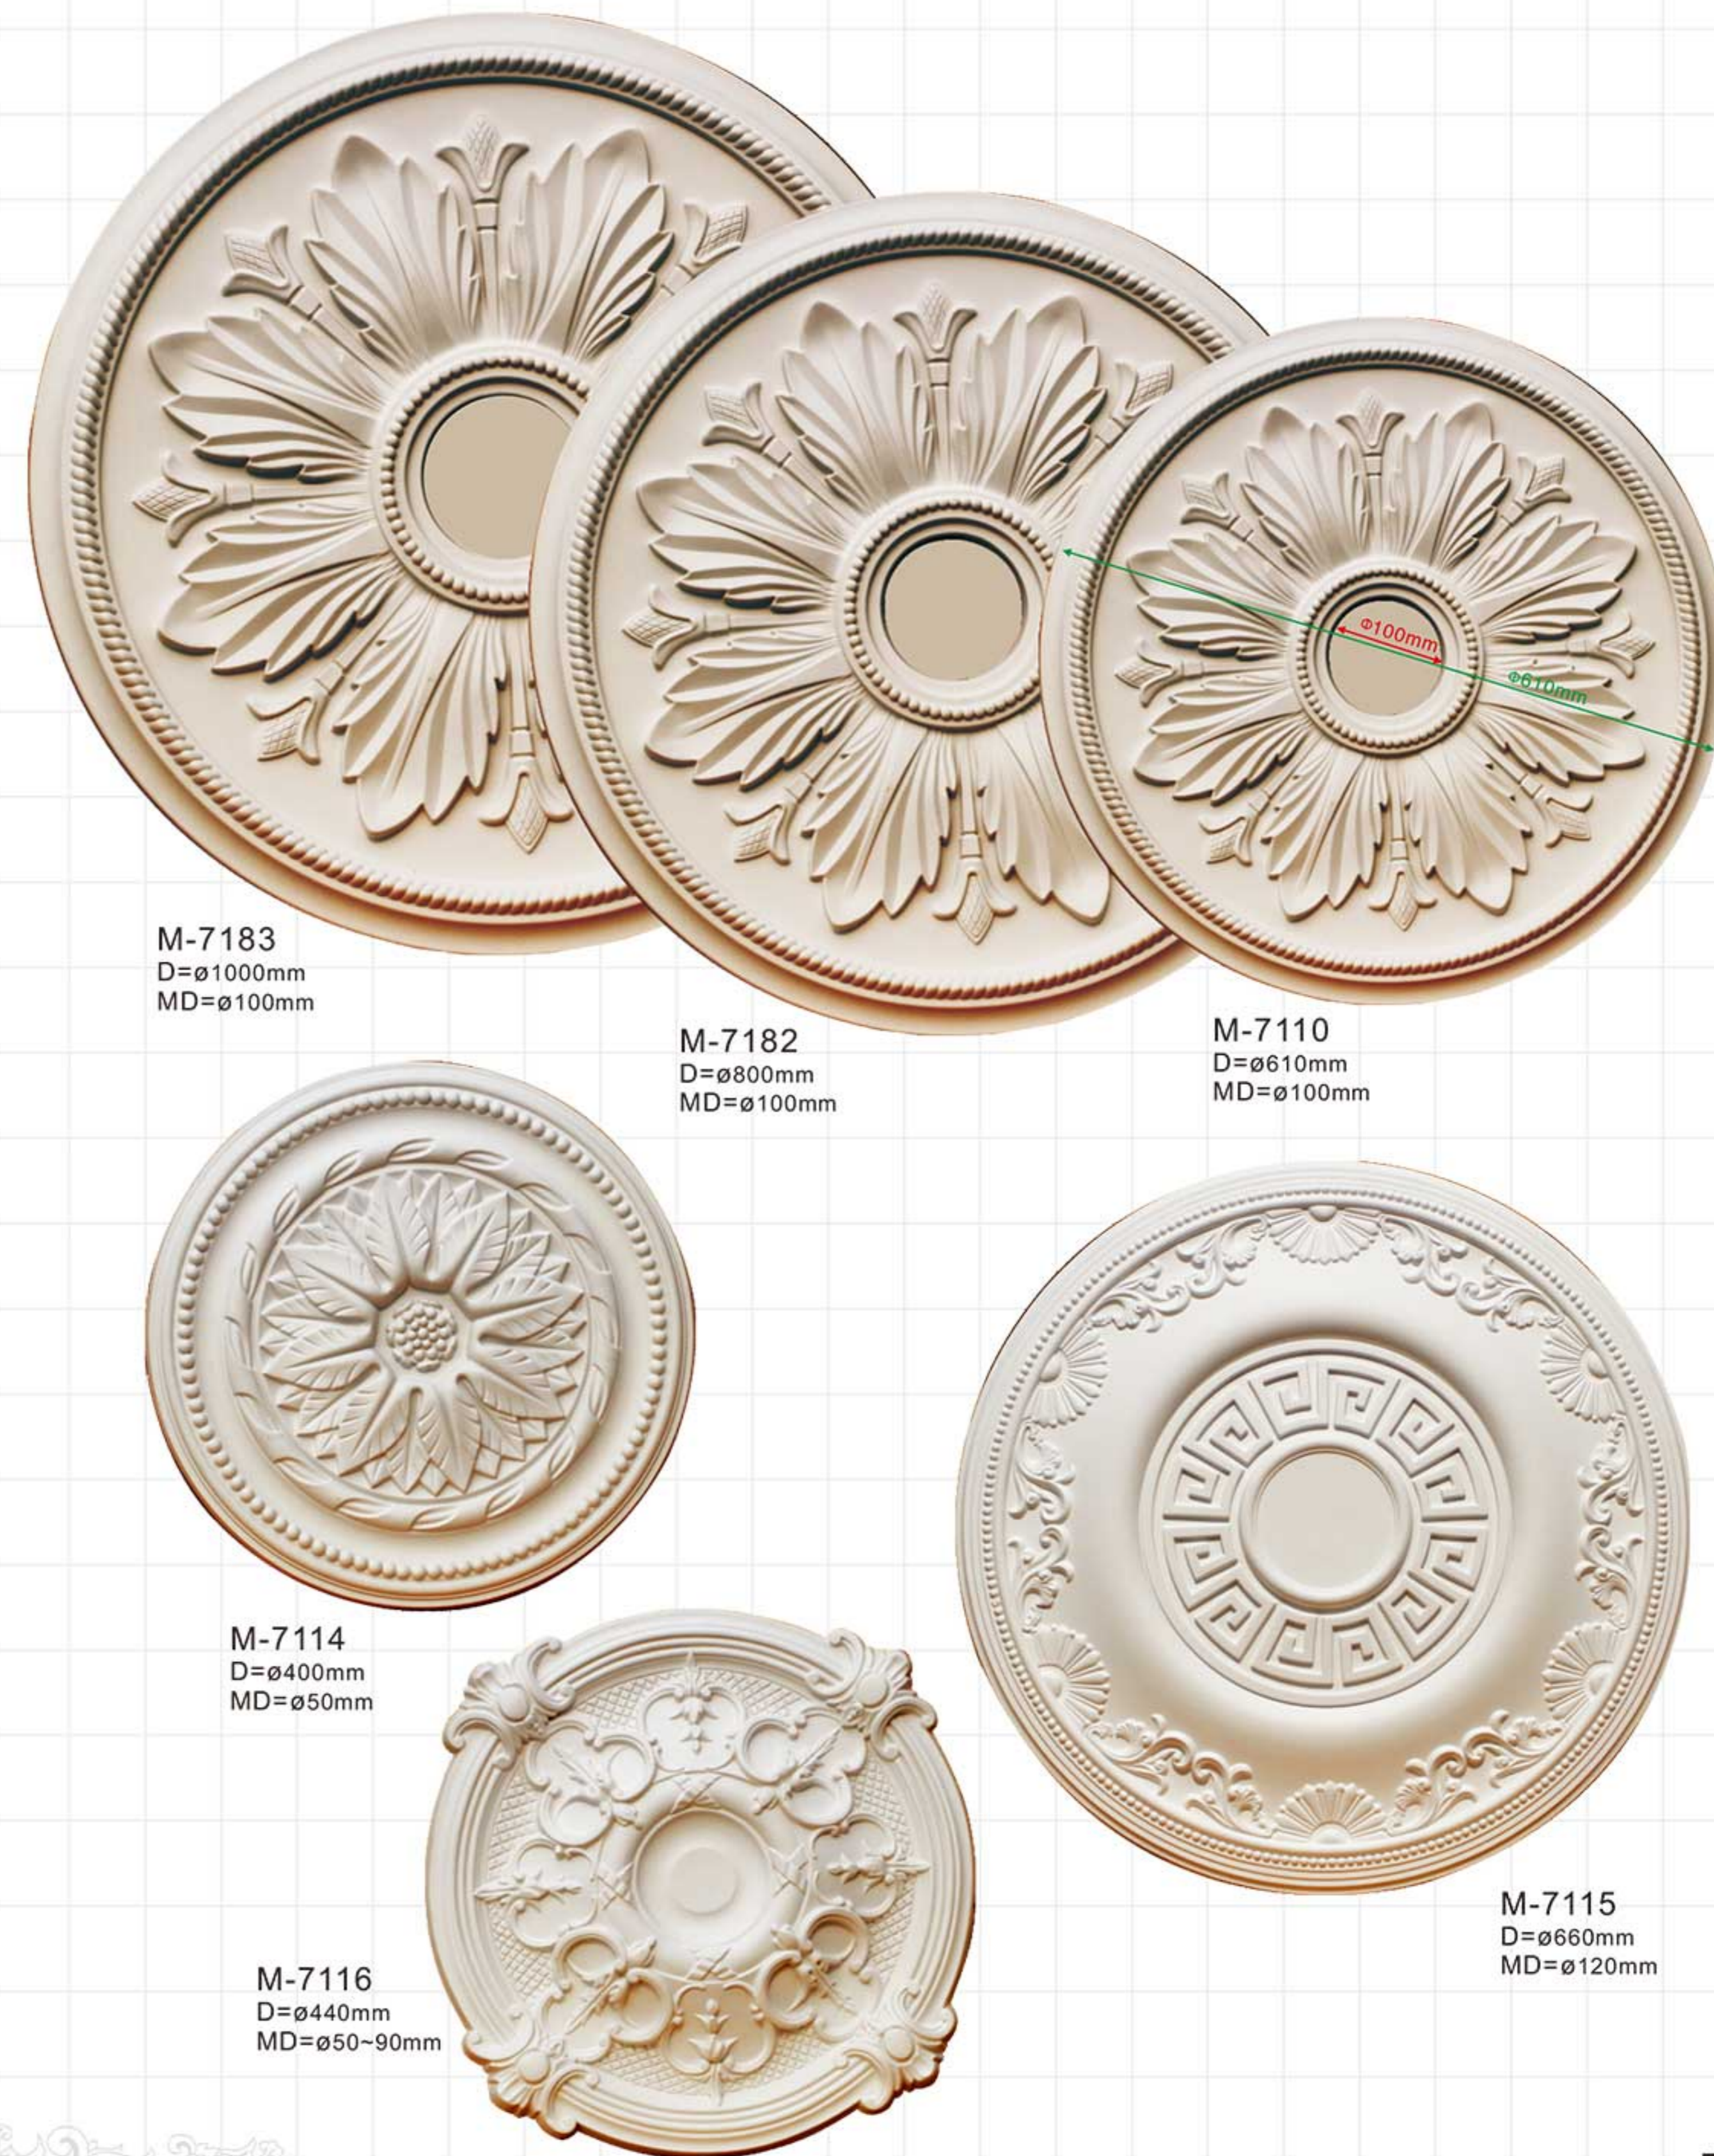

M-7193S
D=ø600mm
MD=ø40mm
Base plate: 10mm

Rounded medallion

M-7195L
D=ø1200mm
MD=ø120mm
Base plate: 10mm

M-7195S
D=ø600mm
MD=ø40mm
Base plate: 10mm

M-7195
D=ø800mm
MD=ø110mm
Base plate: 10mm

M-7194
D=ø700mm
MD=ø50mm
Base plate: 10mm

M-7194M
D=ø1000mm
MD=ø80mm
Base plate: 10mm

10mm

Rounded medallion

Rounded medallion

Rounded medallion

Rounded medallion

M-7120
D=ø480mm
MD=ø110mm

M-7119
D=ø800mm
MD=ø80-145mm