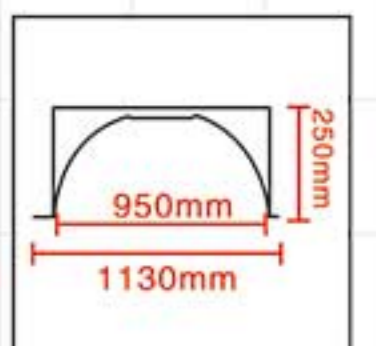

M-7188
D=ø1000mm
MD=ø150mm

M-7189
D=ø330mm
MD=ø165mm

M-7190
D=ø410mm
MD=ø308mm

M-7191
D=ø260mm
MD=ø138mm

M-7187
D=ø800mm
MD=ø120mm

M-7186
D=ø600mm
MD=ø100mm

M-7192
D=ø322mm
MD=ø95mm

M-7192M
D=ø400mm
MD=ø90mm

Ceiling domes

Ceiling domes

Ceiling domes

Ceiling domes

M-7204
D=ø890mm
MD=ø710mm
H = 170mm

M-7205
D=ø1370mm
MD=ø1200mm
H = 270mm

M-7206
D=ø1200mm
MD=ø1000mm
H = 275mm

M-7207
D=ø930mm
MD=ø850mm
H = 150mm

M-7209
D=ø1450mm
MD=ø1250mm
H = 260mm

M-7208
D=ø1130mm
MD=ø950mm
H = 250mm

Ceiling domes

Ceiling domes

M-7211-3
M-7212-3

M-7211-4
M-7212-4

M-7211-1
M-7212-1

M-7211-2
M-7212-2