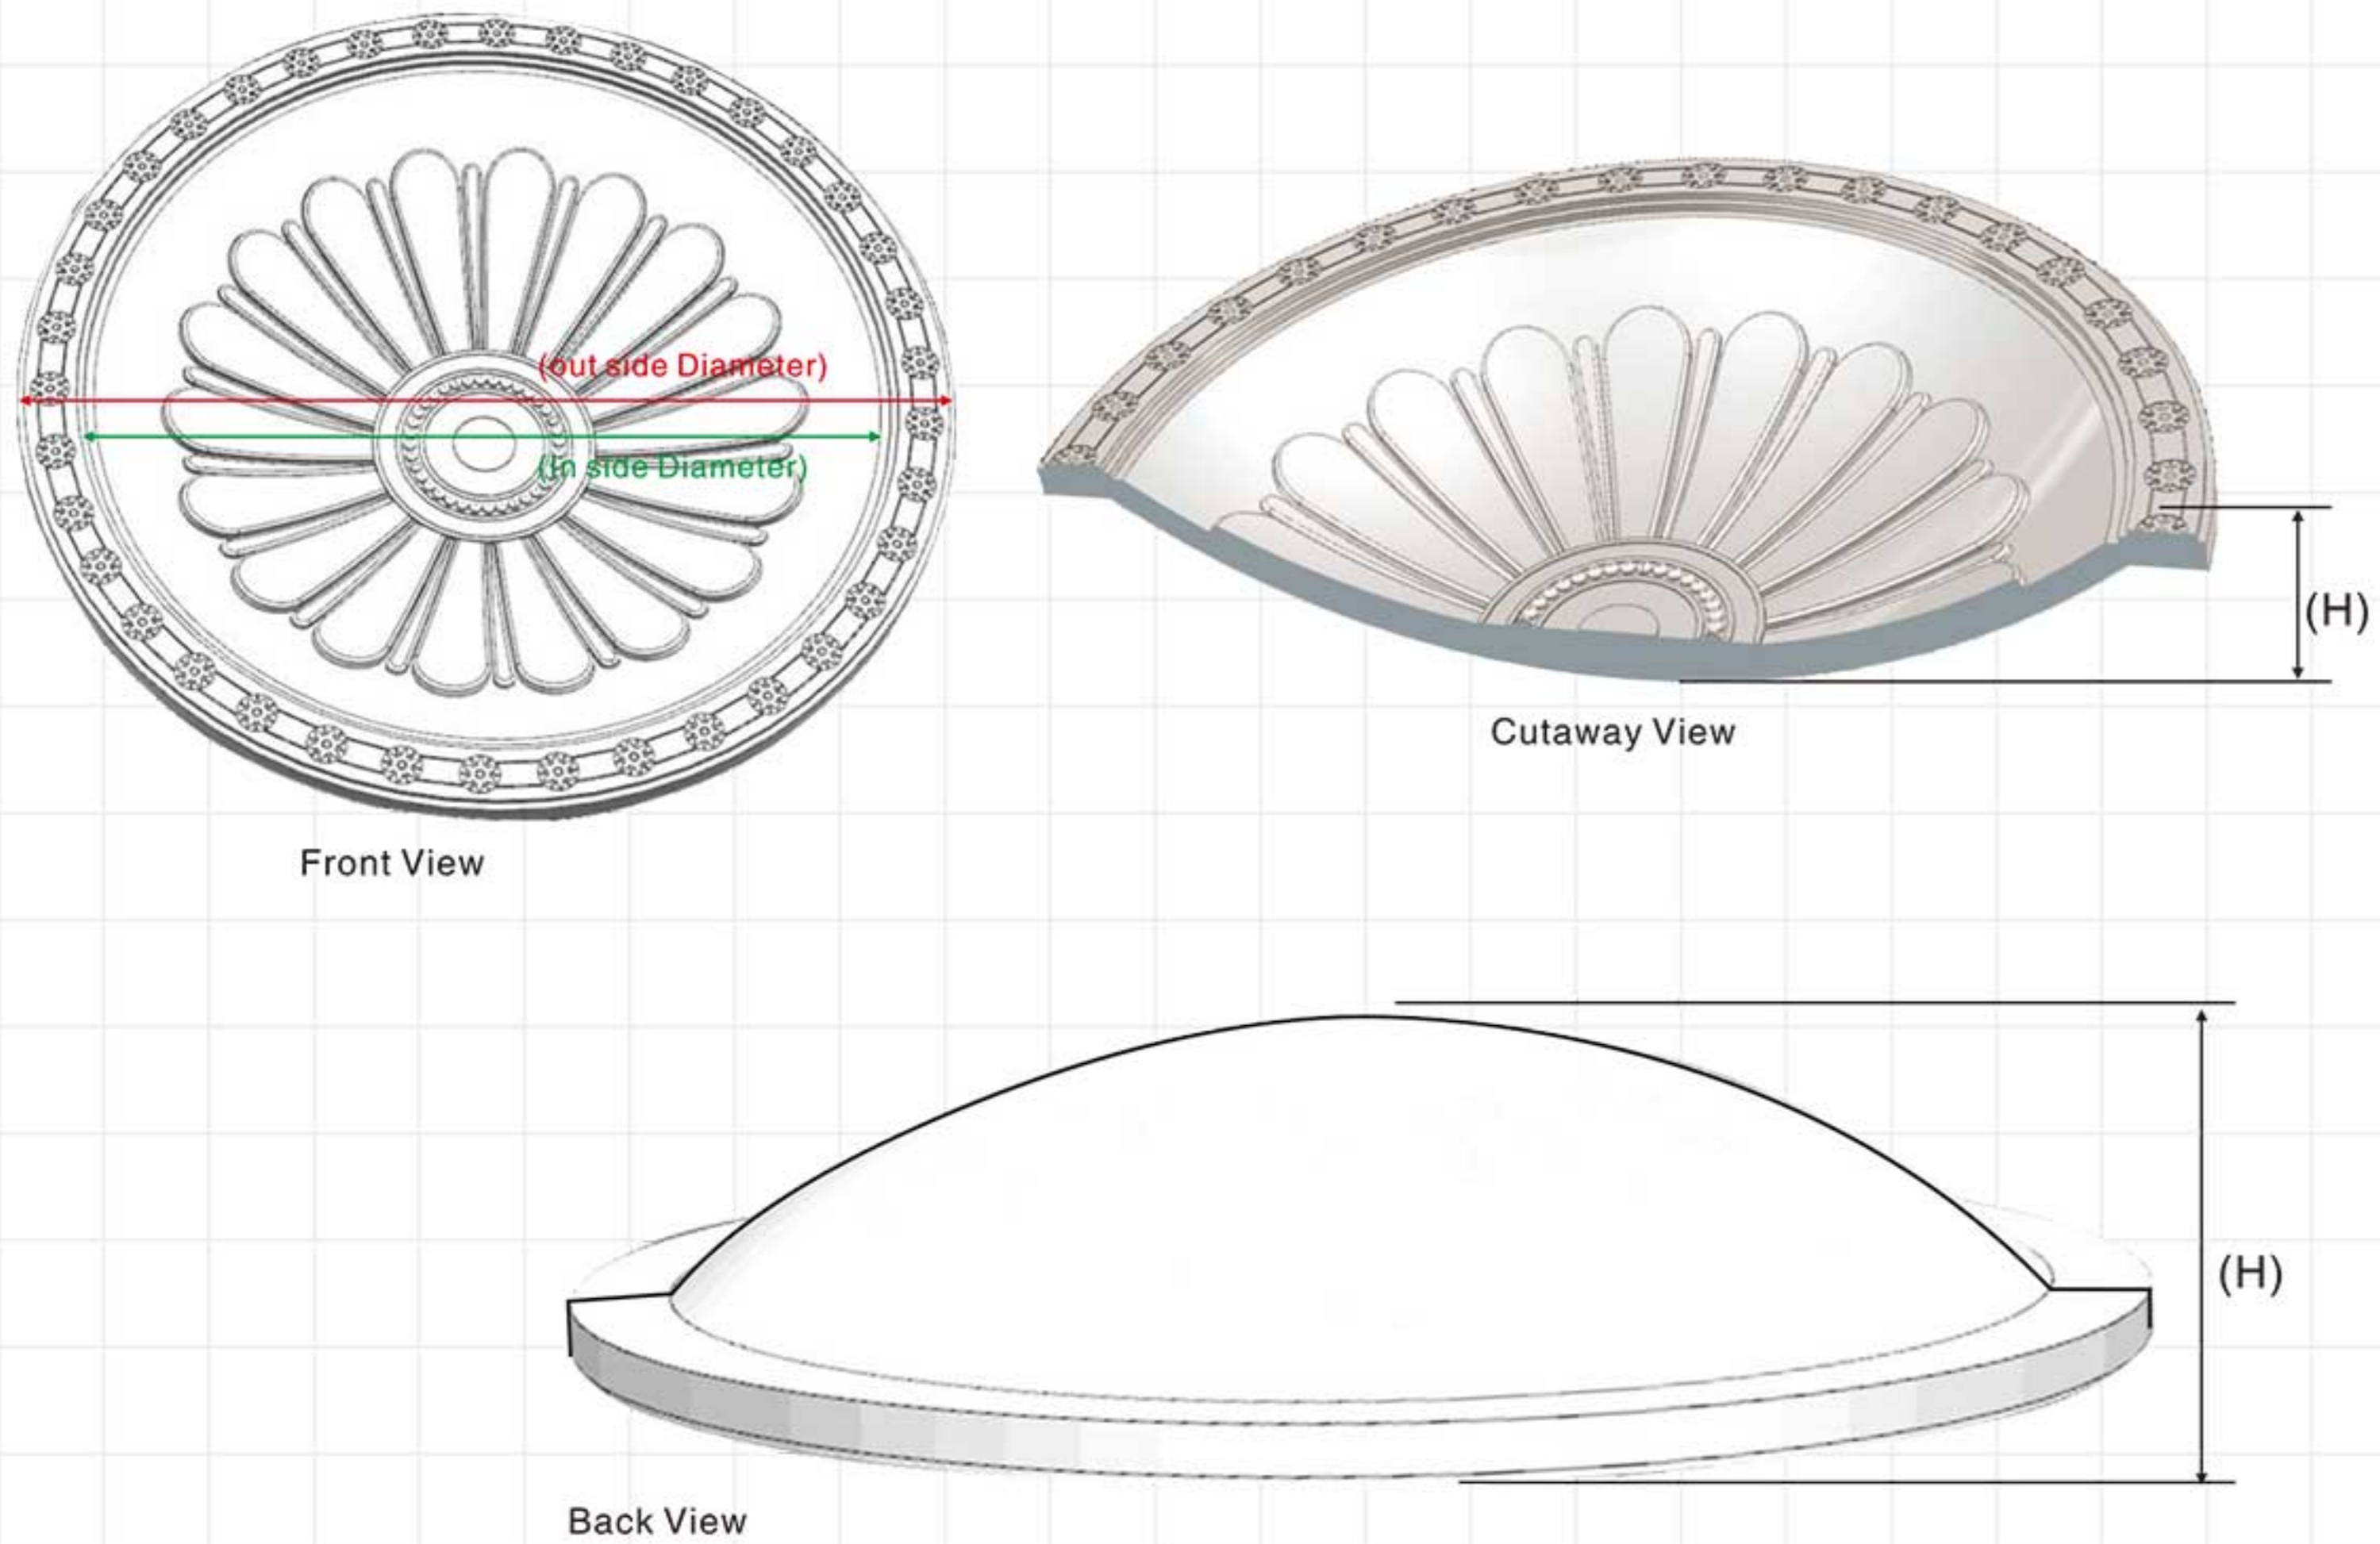

Rounded medallion

Rounded medallion

M-7180
D=ø600mm
MD=ø100mm

M-7181
D=ø800mm
MD=ø100mm

M-7178
D=ø700mm
MD=ø100mm

M-7184
D=ø1076mm
MD=ø820mm

M-7185
D=ø700mm
MD=ø100mm

M-7179
D=ø600mm
MD=ø30mm

M-7188
D=ø1000mm
MD=ø150mm

M-7189
D=ø330mm
MD=ø165mm

M-7190
D=ø410mm
MD=ø308mm

M-7191
D=ø260mm
MD=ø138mm

M-7187
D=ø800mm
MD=ø120mm

M-7186
D=ø600mm
MD=ø100mm

M-7192
D=ø322mm
MD=ø95mm

M-7192M
D=ø400mm
MD=ø90mm

Ceiling domes

Ceiling domes

Ceiling domes

Ceiling domes

M-7204
D=ø890mm
MD=ø710mm
H = 170mm

M-7205
D=ø1370mm
MD=ø1200mm
H = 270mm

M-7206
D=ø1200mm
MD=ø1000mm
H = 275mm

M-7207
D=ø930mm
MD=ø850mm
H = 150mm

M-7209
D=ø1450mm
MD=ø1250mm
H = 260mm

M-7208
D=ø1130mm
MD=ø950mm
H = 250mm

Ceiling domes

Ceiling domes

M-7211-3
M-7212-3

M-7211-4
M-7212-4

M-7211-1
M-7212-1

M-7211-2
M-7212-2