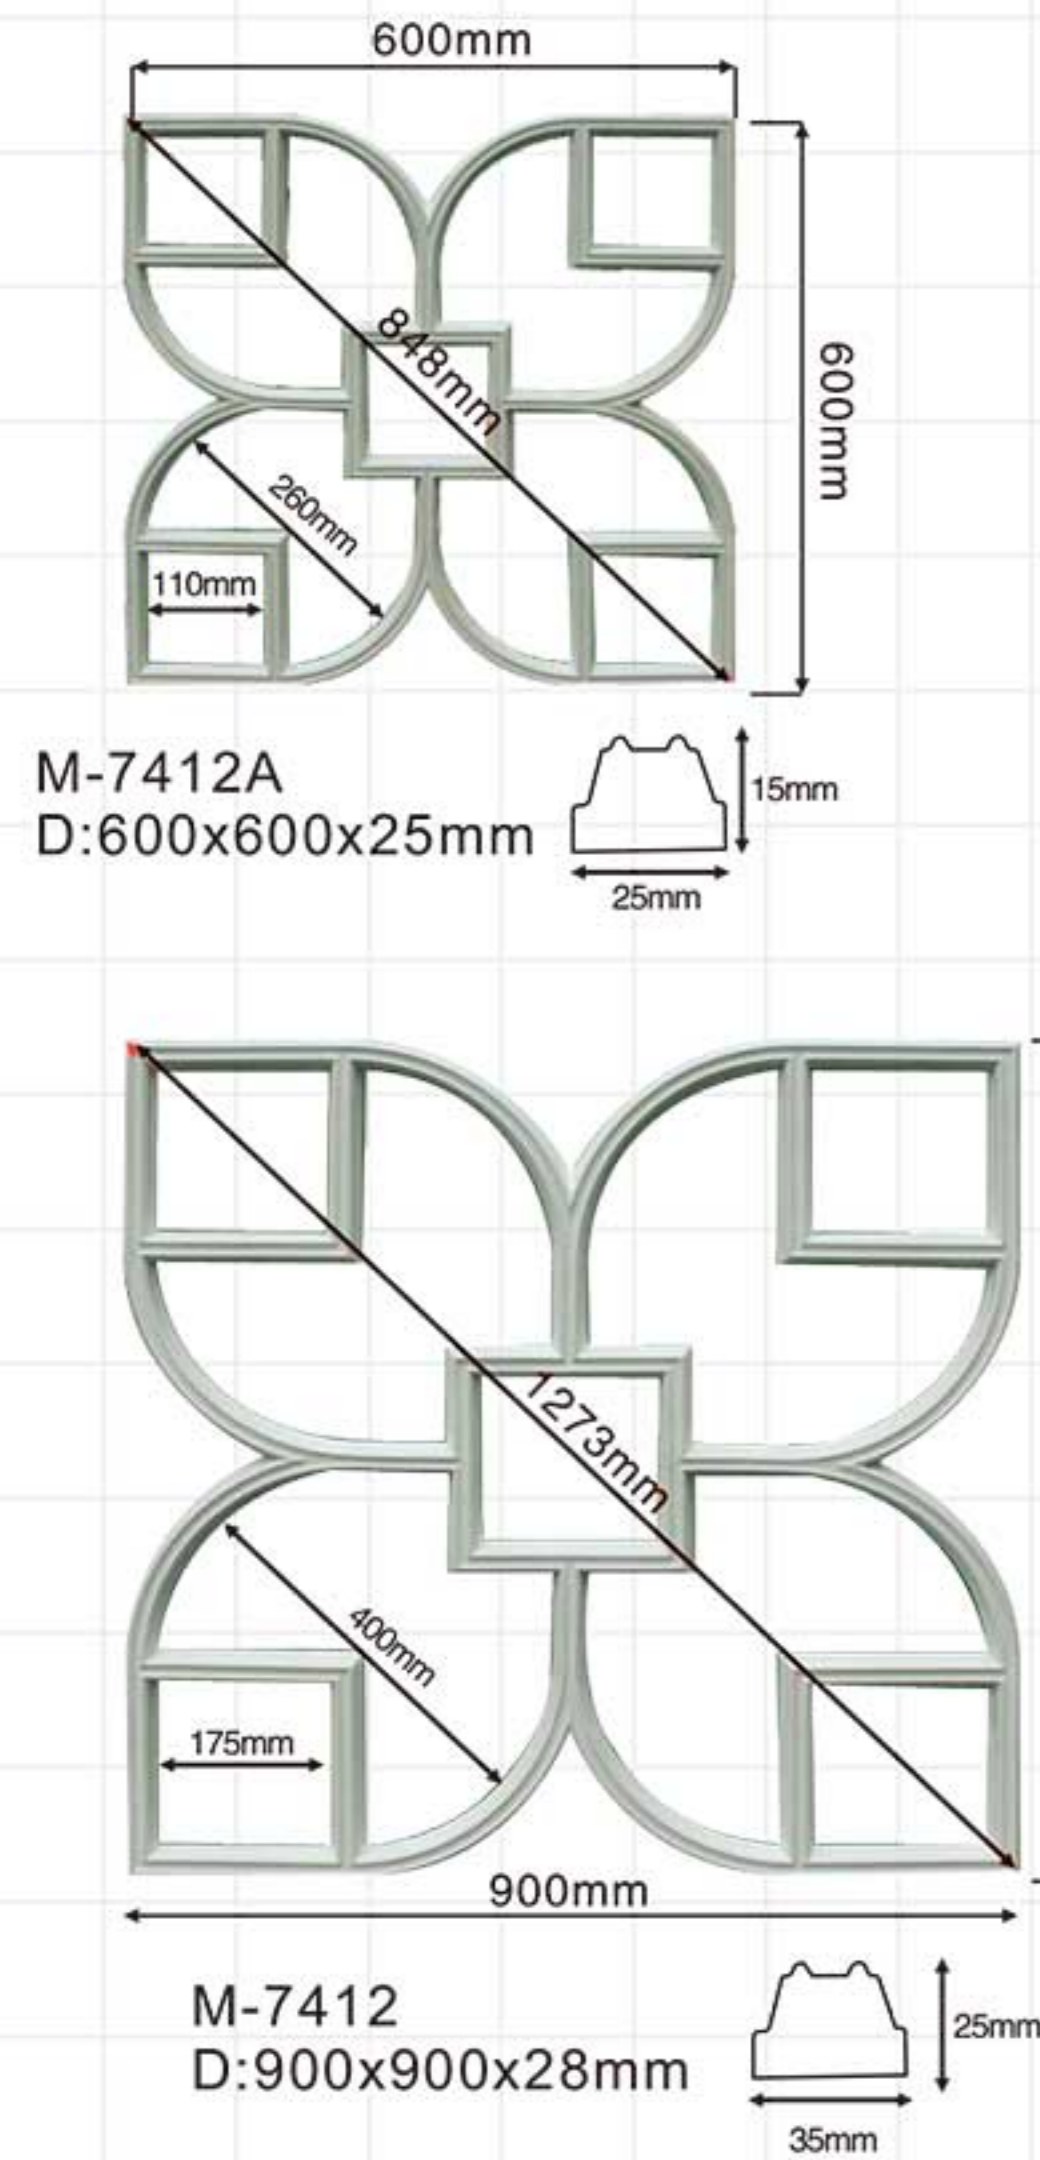

Celing tiles/wall molding

Celing Medallion

M-7414
800x800x28mm

Rounded medallion

2020 New arrival, French style!

M-7193M
D=ø1000mm
MD=ø60mm
Base plate: 10mm

10mm

M-7193
D=ø800mm
MD=ø50mm
Base plate: 10mm

M-7193S
D=ø600mm
MD=ø40mm
Base plate: 10mm

Rounded medallion

M-7195L
D=ø1200mm
MD=ø120mm
Base plate: 10mm

M-7195S
D=ø600mm
MD=ø40mm
Base plate: 10mm

M-7195
D=ø800mm
MD=ø110mm
Base plate: 10mm

M-7194
D=ø700mm
MD=ø50mm
Base plate: 10mm

M-7194M
D=ø1000mm
MD=ø80mm
Base plate: 10mm

10mm

Rounded medallion

Rounded medallion

Rounded medallion

Rounded medallion

M-7120
D=ø480mm
MD=ø110mm

M-7119
D=ø800mm
MD=ø80-145mm

M-7161
D=ø800mm
MD=ø80-150mm

Rounded medallion

Rounded medallion

M-7125
D=ø610mm
MD=ø90mm

M-7126
D=ø600X600mm
MD=ø70-135mm

M-7130
D=ø330mm
MD=ø50mm

M-7136
D=ø825mm
MD=ø85-155mm

M-7125M
D=ø400mm
MD=ø90mm