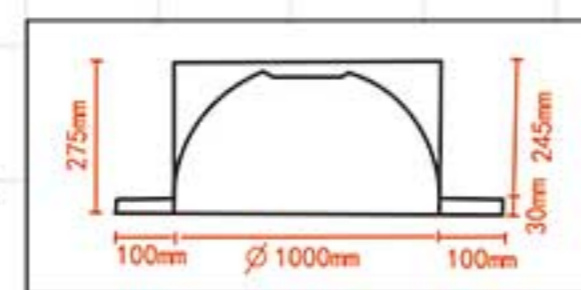

Ceiling domes

Ceiling domes

Ceiling domes

Ceiling domes

M-7204
D=ø890mm
MD=ø710mm
H = 170mm

M-7205
D=ø1370mm
MD=ø1200mm
H = 270mm

M-7206
D=ø1200mm
MD=ø1000mm
H = 275mm

M-7207
D=ø930mm
MD=ø850mm
H = 150mm