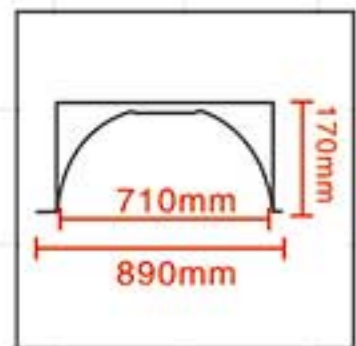

M-7188
D=ø1000mm
MD=ø150mm

M-7189
D=ø330mm
MD=ø165mm

M-7190
D=ø410mm
MD=ø308mm

M-7191
D=ø260mm
MD=ø138mm

M-7187
D=ø800mm
MD=ø120mm

M-7186
D=ø600mm
MD=ø100mm

M-7192
D=ø322mm
MD=ø95mm

M-7192M
D=ø400mm
MD=ø90mm

Ceiling domes

Ceiling domes

Ceiling domes

Ceiling domes

M-7204
D=ø890mm
MD=ø710mm
H = 170mm

M-7205
D=ø1370mm
MD=ø1200mm
H = 270mm

M-7206
D=ø1200mm
MD=ø1000mm
H = 275mm

M-7207
D=ø930mm
MD=ø850mm
H = 150mm

M-7209
D=ø1450mm
MD=ø1250mm
H = 260mm

M-7208
D=ø1130mm
MD=ø950mm
H = 250mm

Ceiling domes

Ceiling domes

M-7211-3
M-7212-3

M-7211-4
M-7212-4

M-7211-1
M-7212-1

M-7211-2
M-7212-2

M-7312
D=ø605x605mm
d=ø480x480mm
MD=ø210mm
H=75mm

M-7313
D=ø605x605mm
d=ø480x480mm
MD=ø210mm
H=65mm

M-7307
D=610x1210mm
d=457x985mm
H=90mm