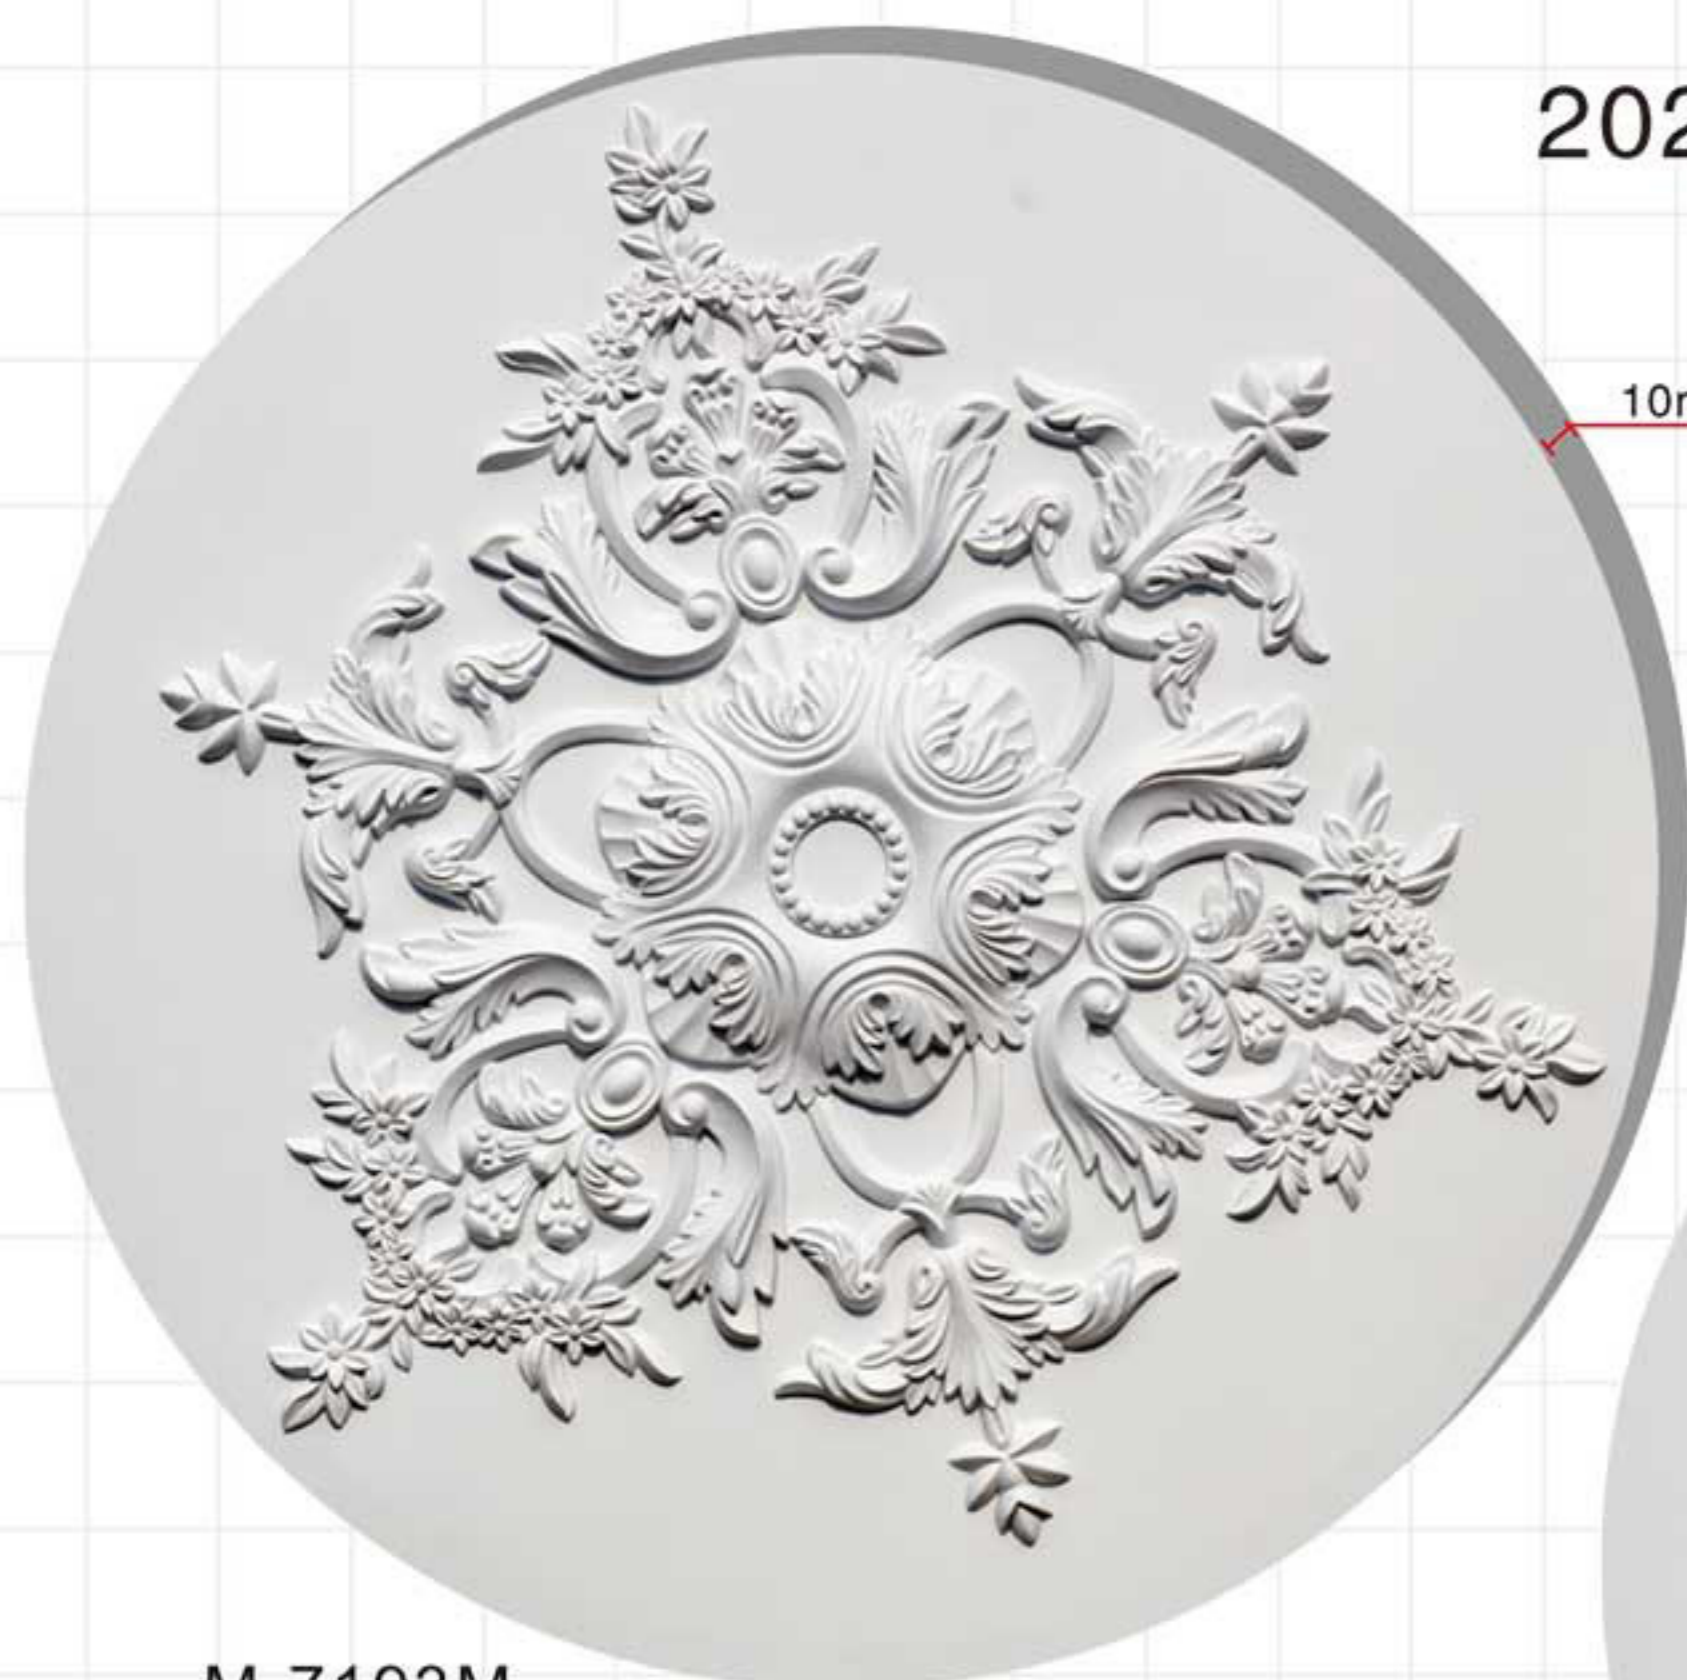

Celing tiles/wall molding

Celing Medallion

M-7414
800x800x28mm

Rounded medallion

2020 New arrival, French style!

M-7193M
D=ø1000mm
MD=ø60mm
Base plate: 10mm

10mm

M-7193
D=ø800mm
MD=ø50mm
Base plate: 10mm

M-7193S
D=ø600mm
MD=ø40mm
Base plate: 10mm

Rounded medallion

M-7195L
D=ø1200mm
MD=ø120mm
Base plate: 10mm

M-7195S
D=ø600mm
MD=ø40mm
Base plate: 10mm

M-7195
D=ø800mm
MD=ø110mm
Base plate: 10mm

M-7194
D=ø700mm
MD=ø50mm
Base plate: 10mm

M-7194M
D=ø1000mm
MD=ø80mm
Base plate: 10mm

10mm

Rounded medallion

Rounded medallion

Rounded medallion

Rounded medallion

M-7120
D=ø480mm
MD=ø110mm

M-7119
D=ø800mm
MD=ø80-145mm