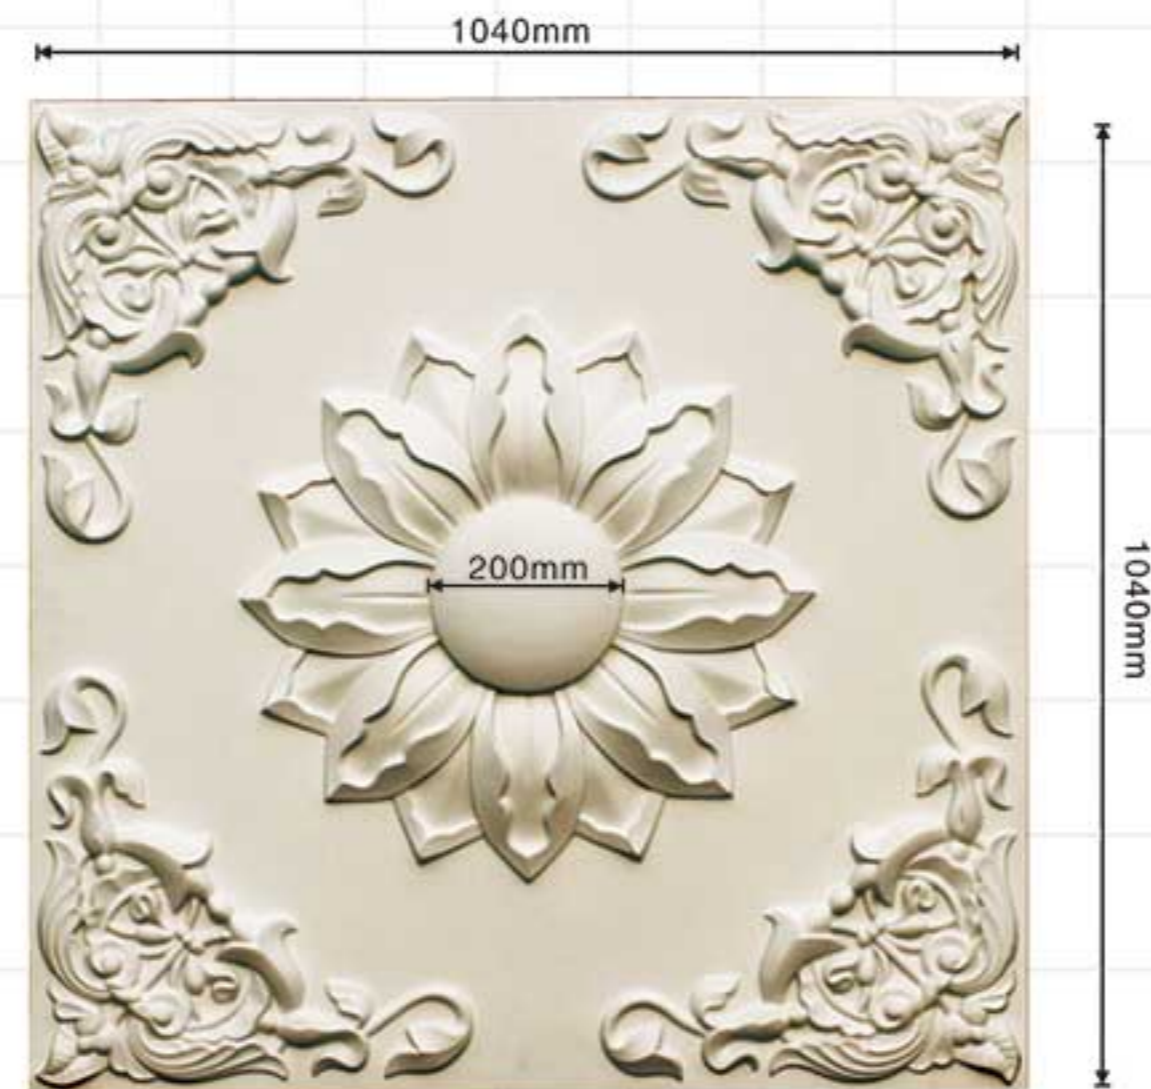

M-7209
D=ø1450mm
MD=ø1250mm
H = 260mm

M-7208
D=ø1130mm
MD=ø950mm
H = 250mm

Ceiling domes

Ceiling domes

M-7211-3
M-7212-3

M-7211-4
M-7212-4

M-7211-1
M-7212-1

M-7211-2
M-7212-2

M-7302
 D=ø605x605mm
 d =ø495x495mm
 MD=100mm
 H = 90mm

M-7303
 D=ø605x605mm
 d =ø490x490mm
 MD=ø35mm
 H = 90mm

M-7304
 D=ø605x605mm
 d =ø515x515mm
 MD=ø65mm
 H = 150mm

Ceiling domes

Ceiling domes

M-7305
D=ø605x605mm
d=ø490x490mm
MD=ø30mm
H=90mm

M-7306
D=ø605x605mm
d=ø490x490mm
MD=ø30-160mm
H=90mm

M-7310
D=ø605x605mm
d=ø520x520mm
MD=ø35mm
H=90mm

M-7310
D=ø605x605mm
d=ø500x500mm
MD=ø35mm
H=90mm

M-7309
D=ø605x605mm
d=ø490x490mm
MD=ø40mm
H=90mm

M-7309
D=1040x1040mm
MD=ø200mm
H=65mm

M-7312
D=ø605x605mm
d=ø480x480mm
MD=ø210mm
H=75mm

M-7313
D=ø605x605mm
d=ø480x480mm
MD=ø210mm
H=65mm

M-7307
D=610x1210mm
d=457x985mm
H=90mm