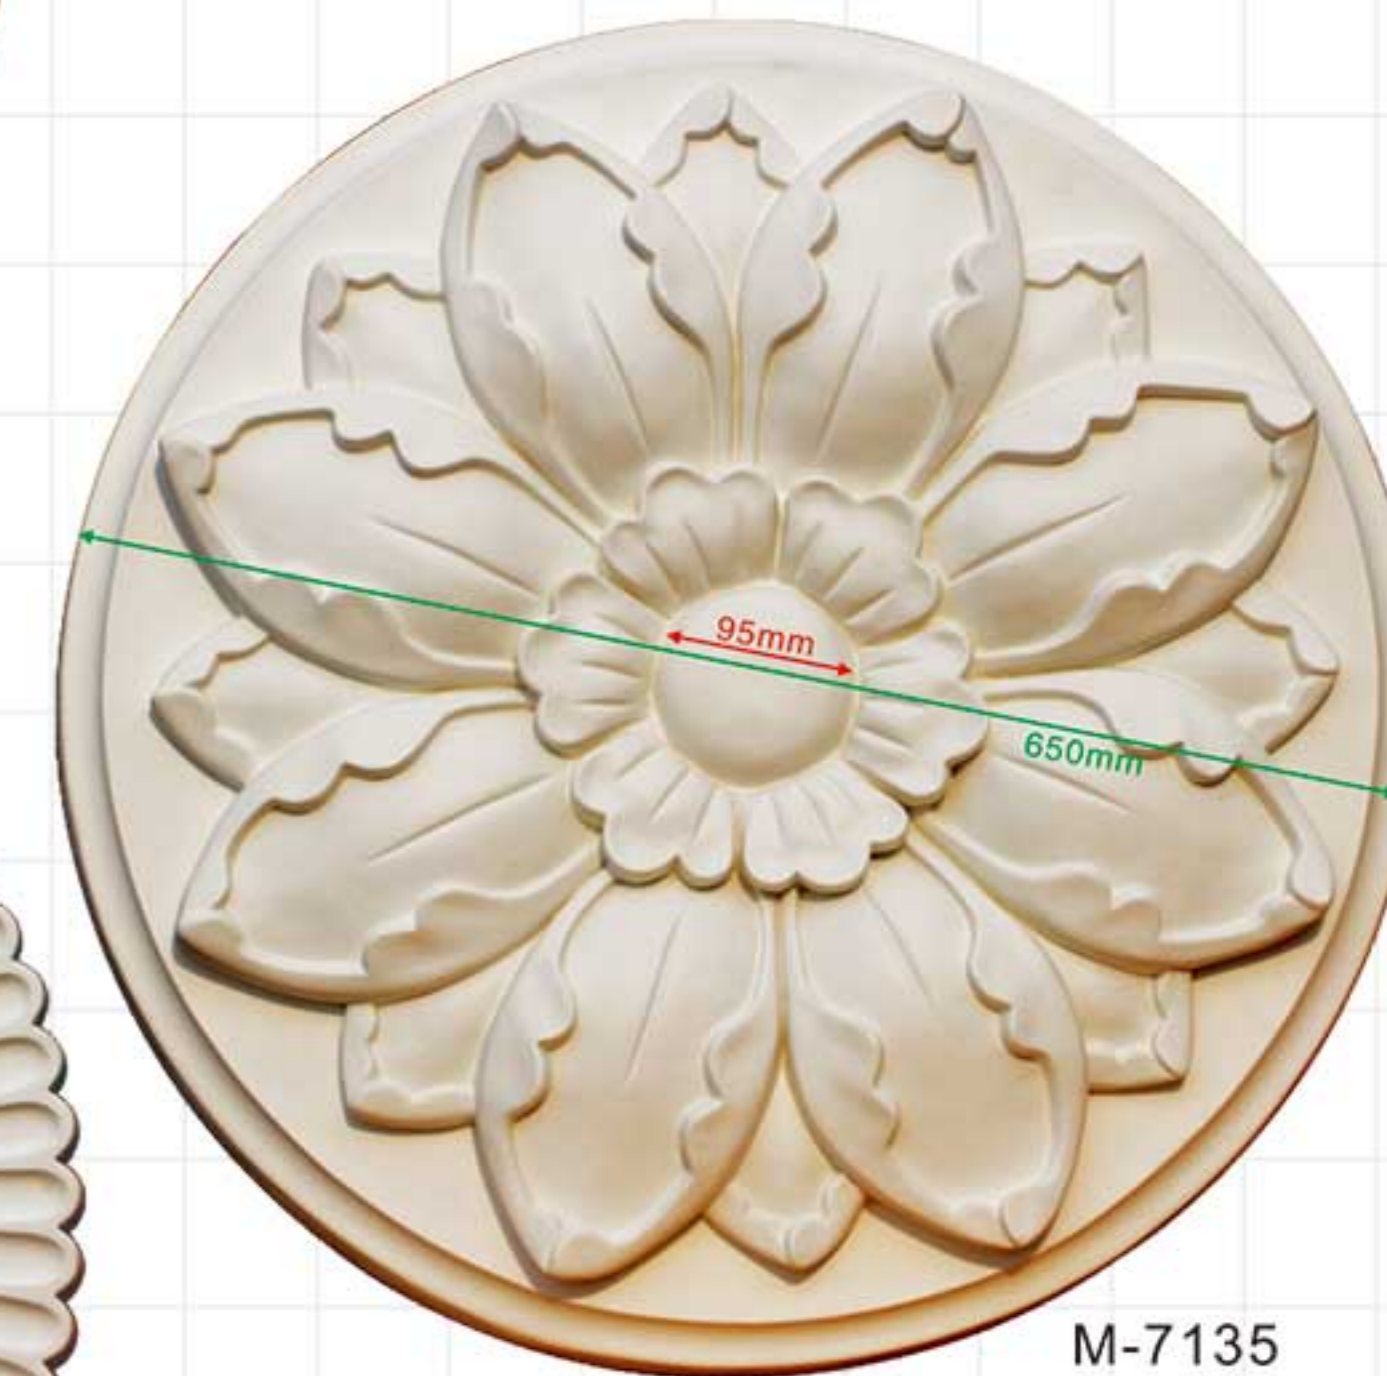

M-7194M
D=ø1000mm
MD=ø80mm
Base plate: 10mm

10mm

Rounded medallion

Rounded medallion

Rounded medallion

Rounded medallion

M-7120
D=ø480mm
MD=ø110mm

M-7119
D=ø800mm
MD=ø80-145mm

M-7161
D=ø800mm
MD=ø80-150mm

Rounded medallion

Rounded medallion

M-7125
D=ø610mm
MD=ø90mm

M-7126
D=ø600X600mm
MD=ø70-135mm

M-7130
D=ø330mm
MD=ø50mm

M-7136
D=ø825mm
MD=ø85-155mm

M-7125M
D=ø400mm
MD=ø90mm

M-7127
D=ø660mm
MD=ø80-140mm

M-7132
D=ø745mm
MD=ø180-270mm

M-7135
D=ø650mm
MD=ø95mm

M-7128
D=ø685mm
MD=ø110mm

M-7129
D=ø670mm
MD=ø65mm

M-7133
D=ø765mm
MD=ø65mm

Rounded medallion

Bovearn Building Materials Co., Ltd

Rounded medallion

M-7138
直径 Φ : 1200mm
中空 (MD): 50mm

M-7131
D= ϕ 705mm
MD= ϕ 145mm

M-7137
D= ϕ 955mm
MD= ϕ 75mm

M-7145S
D= ϕ 660mm
MD= ϕ 70mm

M-7145L
D= ϕ 1500mm
MD= ϕ 120mm

M-7145
D= ϕ 1010mm
MD= ϕ 95mm

M-7134
D= ϕ 760mm
MD= ϕ 70mm