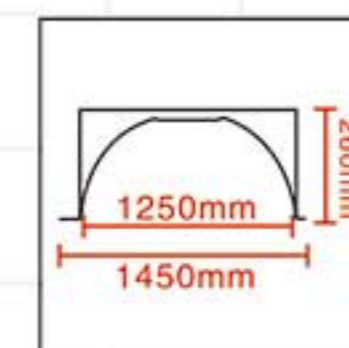

M-7188
D=ø1000mm
MD=ø150mm

M-7189
D=ø330mm
MD=ø165mm

M-7190
D=ø410mm
MD=ø308mm

M-7191
D=ø260mm
MD=ø138mm

M-7187
D=ø800mm
MD=ø120mm

M-7186
D=ø600mm
MD=ø100mm

M-7192
D=ø322mm
MD=ø95mm

M-7192M
D=ø400mm
MD=ø90mm

Ceiling domes

Ceiling domes

Ceiling domes

Ceiling domes

M-7204
D=ø890mm
MD=ø710mm
H = 170mm

M-7205
D=ø1370mm
MD=ø1200mm
H = 270mm

M-7206
D=ø1200mm
MD=ø1000mm
H = 275mm

M-7207
D=ø930mm
MD=ø850mm
H = 150mm

M-7209
D=ø1450mm
MD=ø1250mm
H = 260mm

M-7208
D=ø1130mm
MD=ø950mm
H = 250mm

Ceiling domes

Ceiling domes

M-7211-3
M-7212-3

M-7211-4
M-7212-4

M-7211-1
M-7212-1

M-7211-2
M-7212-2

M-7306
D=ø605x605mm
d=ø490x490mm
MD=ø30-160mm
H=90mm

M-7310
D=ø605x605mm
d=ø520x520mm
MD=ø35mm
H=90mm

M-7310
D=ø605x605mm
d=ø500x500mm
MD=ø35mm
H=90mm

M-7309
D=ø605x605mm
d=ø490x490mm
MD=ø40mm
H=90mm

M-7309
D=1040x1040mm
MD=ø200mm
H=65mm