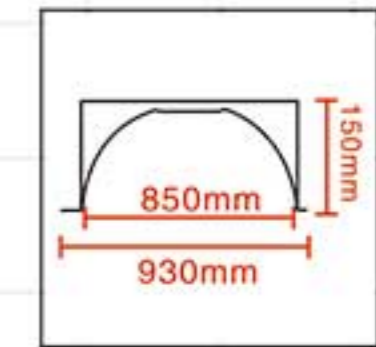

M-7188
D=ø1000mm
MD=ø150mm

M-7189
D=ø330mm
MD=ø165mm

M-7190
D=ø410mm
MD=ø308mm

M-7191
D=ø260mm
MD=ø138mm

M-7187
D=ø800mm
MD=ø120mm

M-7186
D=ø600mm
MD=ø100mm

M-7192
D=ø322mm
MD=ø95mm

M-7192M
D=ø400mm
MD=ø90mm

Ceiling domes

Ceiling domes

Ceiling domes

Ceiling domes

M-7204
D=ø890mm
MD=ø710mm
H = 170mm

M-7205
D=ø1370mm
MD=ø1200mm
H = 270mm

M-7206
D=ø1200mm
MD=ø1000mm
H = 275mm

M-7207
D=ø930mm
MD=ø850mm
H = 150mm

M-7209
D=ø1450mm
MD=ø1250mm
H = 260mm

M-7208
D=ø1130mm
MD=ø950mm
H = 250mm

Ceiling domes

Ceiling domes

M-7211-3
M-7212-3

M-7211-4
M-7212-4

M-7211-1
M-7212-1

M-7211-2
M-7212-2

M-7312
D=ø605x605mm
d=ø480x480mm
MD=ø210mm
H=75mm

M-7313
D=ø605x605mm
d=ø480x480mm
MD=ø210mm
H=65mm

M-7307
D=610x1210mm
d=457x985mm
H=90mm