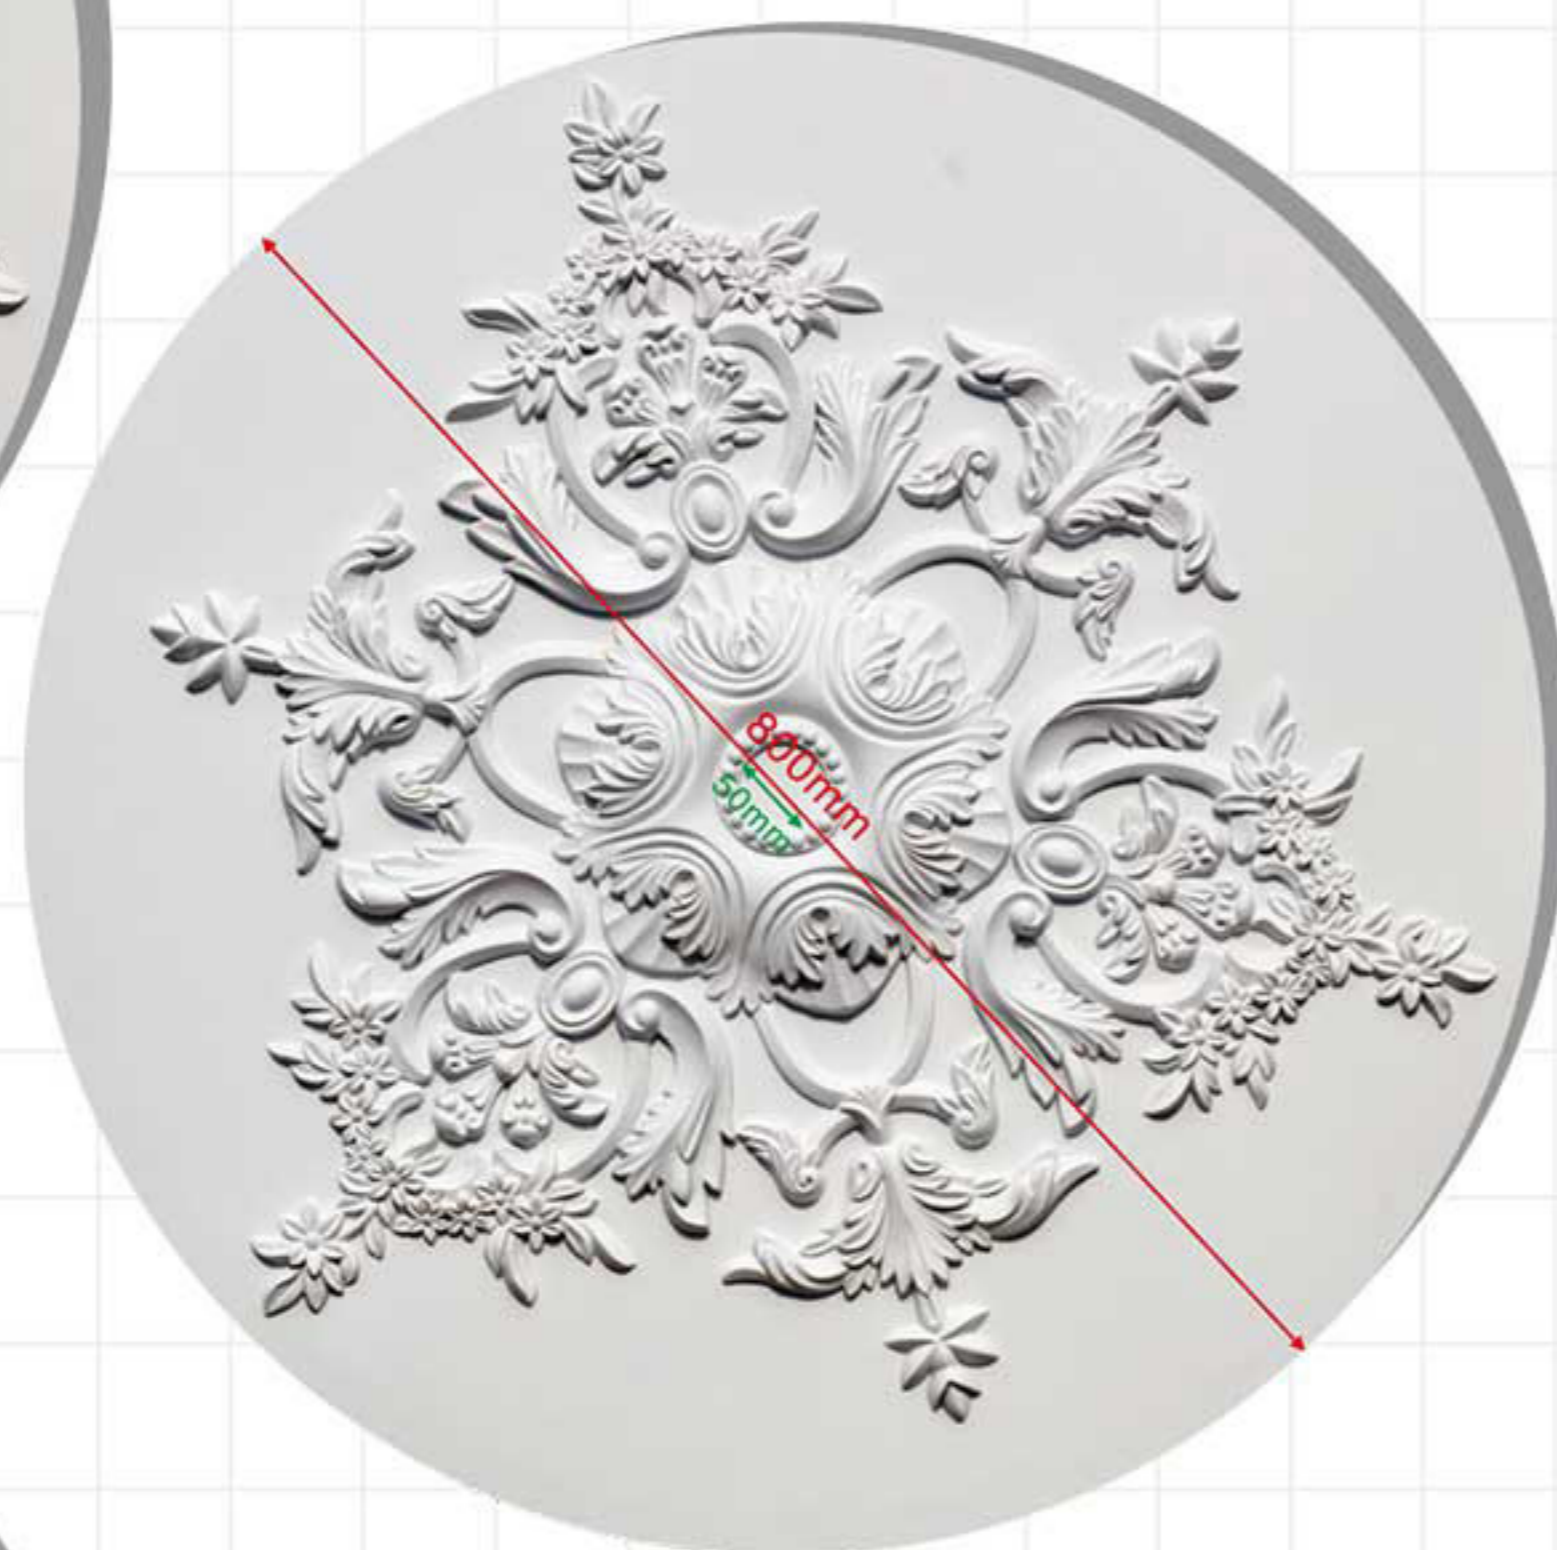

Celing tiles/wall molding

Celing Medallion

M-7414
800x800x28mm

Rounded medallion

2020 New arrival, French style!

M-7193M
D=ø1000mm
MD=ø60mm
Base plate: 10mm

10mm

M-7193
D=ø800mm
MD=ø50mm
Base plate: 10mm

M-7193S
D=ø600mm
MD=ø40mm
Base plate: 10mm

Rounded medallion

M-7195L
D=ø1200mm
MD=ø120mm
Base plate: 10mm

M-7195S
D=ø600mm
MD=ø40mm
Base plate: 10mm

M-7195
D=ø800mm
MD=ø110mm
Base plate: 10mm

M-7194
D=ø700mm
MD=ø50mm
Base plate: 10mm

M-7194M
D=ø1000mm
MD=ø80mm
Base plate: 10mm

10mm

Rounded medallion

Rounded medallion

Rounded medallion

Rounded medallion

M-7120
D=ø480mm
MD=ø110mm

M-7119
D=ø800mm
MD=ø80-145mm