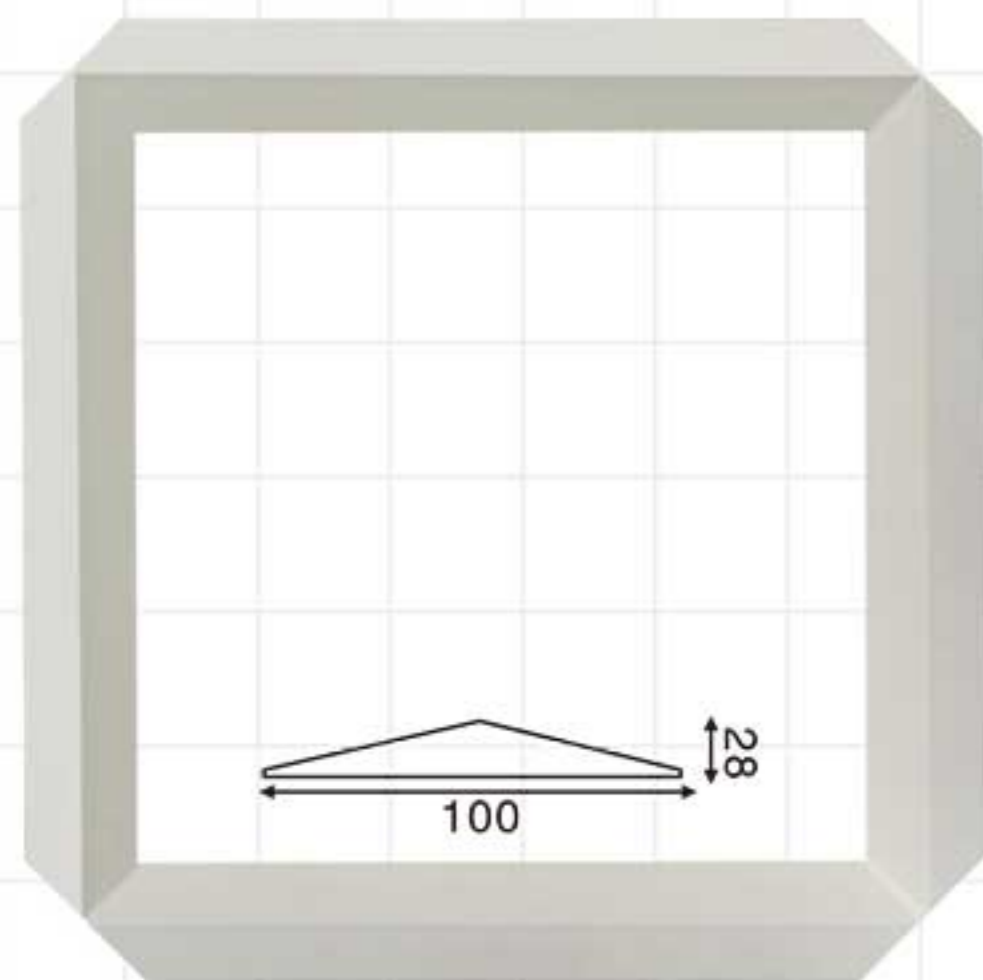

Celing tiles/wall molding

Celing Medallion

M-7414
800x800x28mm

Rounded medallion

2020 New arrival, French style!

M-7193M
D=ø1000mm
MD=ø60mm
Base plate: 10mm

10mm

M-7193
D=ø800mm
MD=ø50mm
Base plate: 10mm

M-7193S
D=ø600mm
MD=ø40mm
Base plate: 10mm

Rounded medallion

M-7195L
D=ø1200mm
MD=ø120mm
Base plate: 10mm

M-7195S
D=ø600mm
MD=ø40mm
Base plate: 10mm

M-7195
D=ø800mm
MD=ø110mm
Base plate: 10mm

M-7194
D=ø700mm
MD=ø50mm
Base plate: 10mm

M-7194M
D=ø1000mm
MD=ø80mm
Base plate: 10mm

10mm

Rounded medallion

Rounded medallion

Rounded medallion

Rounded medallion

M-7120
D=ø480mm
MD=ø110mm

M-7119
D=ø800mm
MD=ø80-145mm