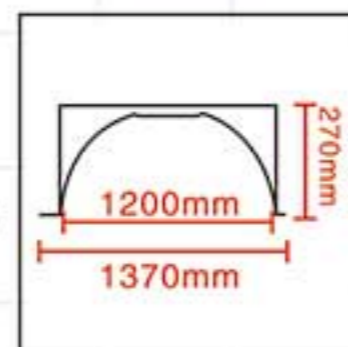

M-7188
D=ø1000mm
MD=ø150mm

M-7189
D=ø330mm
MD=ø165mm

M-7190
D=ø410mm
MD=ø308mm

M-7191
D=ø260mm
MD=ø138mm

M-7187
D=ø800mm
MD=ø120mm

M-7186
D=ø600mm
MD=ø100mm

M-7192
D=ø322mm
MD=ø95mm

M-7192M
D=ø400mm
MD=ø90mm

Ceiling domes

Ceiling domes

Ceiling domes

Ceiling domes

M-7204
D=ø890mm
MD=ø710mm
H = 170mm

M-7205
D=ø1370mm
MD=ø1200mm
H = 270mm

M-7206
D=ø1200mm
MD=ø1000mm
H = 275mm

M-7207
D=ø930mm
MD=ø850mm
H = 150mm

M-7209
D=ø1450mm
MD=ø1250mm
H = 260mm

M-7208
D=ø1130mm
MD=ø950mm
H = 250mm

Ceiling domes

Ceiling domes

M-7211-3
M-7212-3

M-7211-4
M-7212-4

M-7211-1
M-7212-1

M-7211-2
M-7212-2

M-7312
D=ø605x605mm
d=ø480x480mm
MD=ø210mm
H=75mm

M-7313
D=ø605x605mm
d=ø480x480mm
MD=ø210mm
H=65mm

M-7307
D=610x1210mm
d=457x985mm
H=90mm