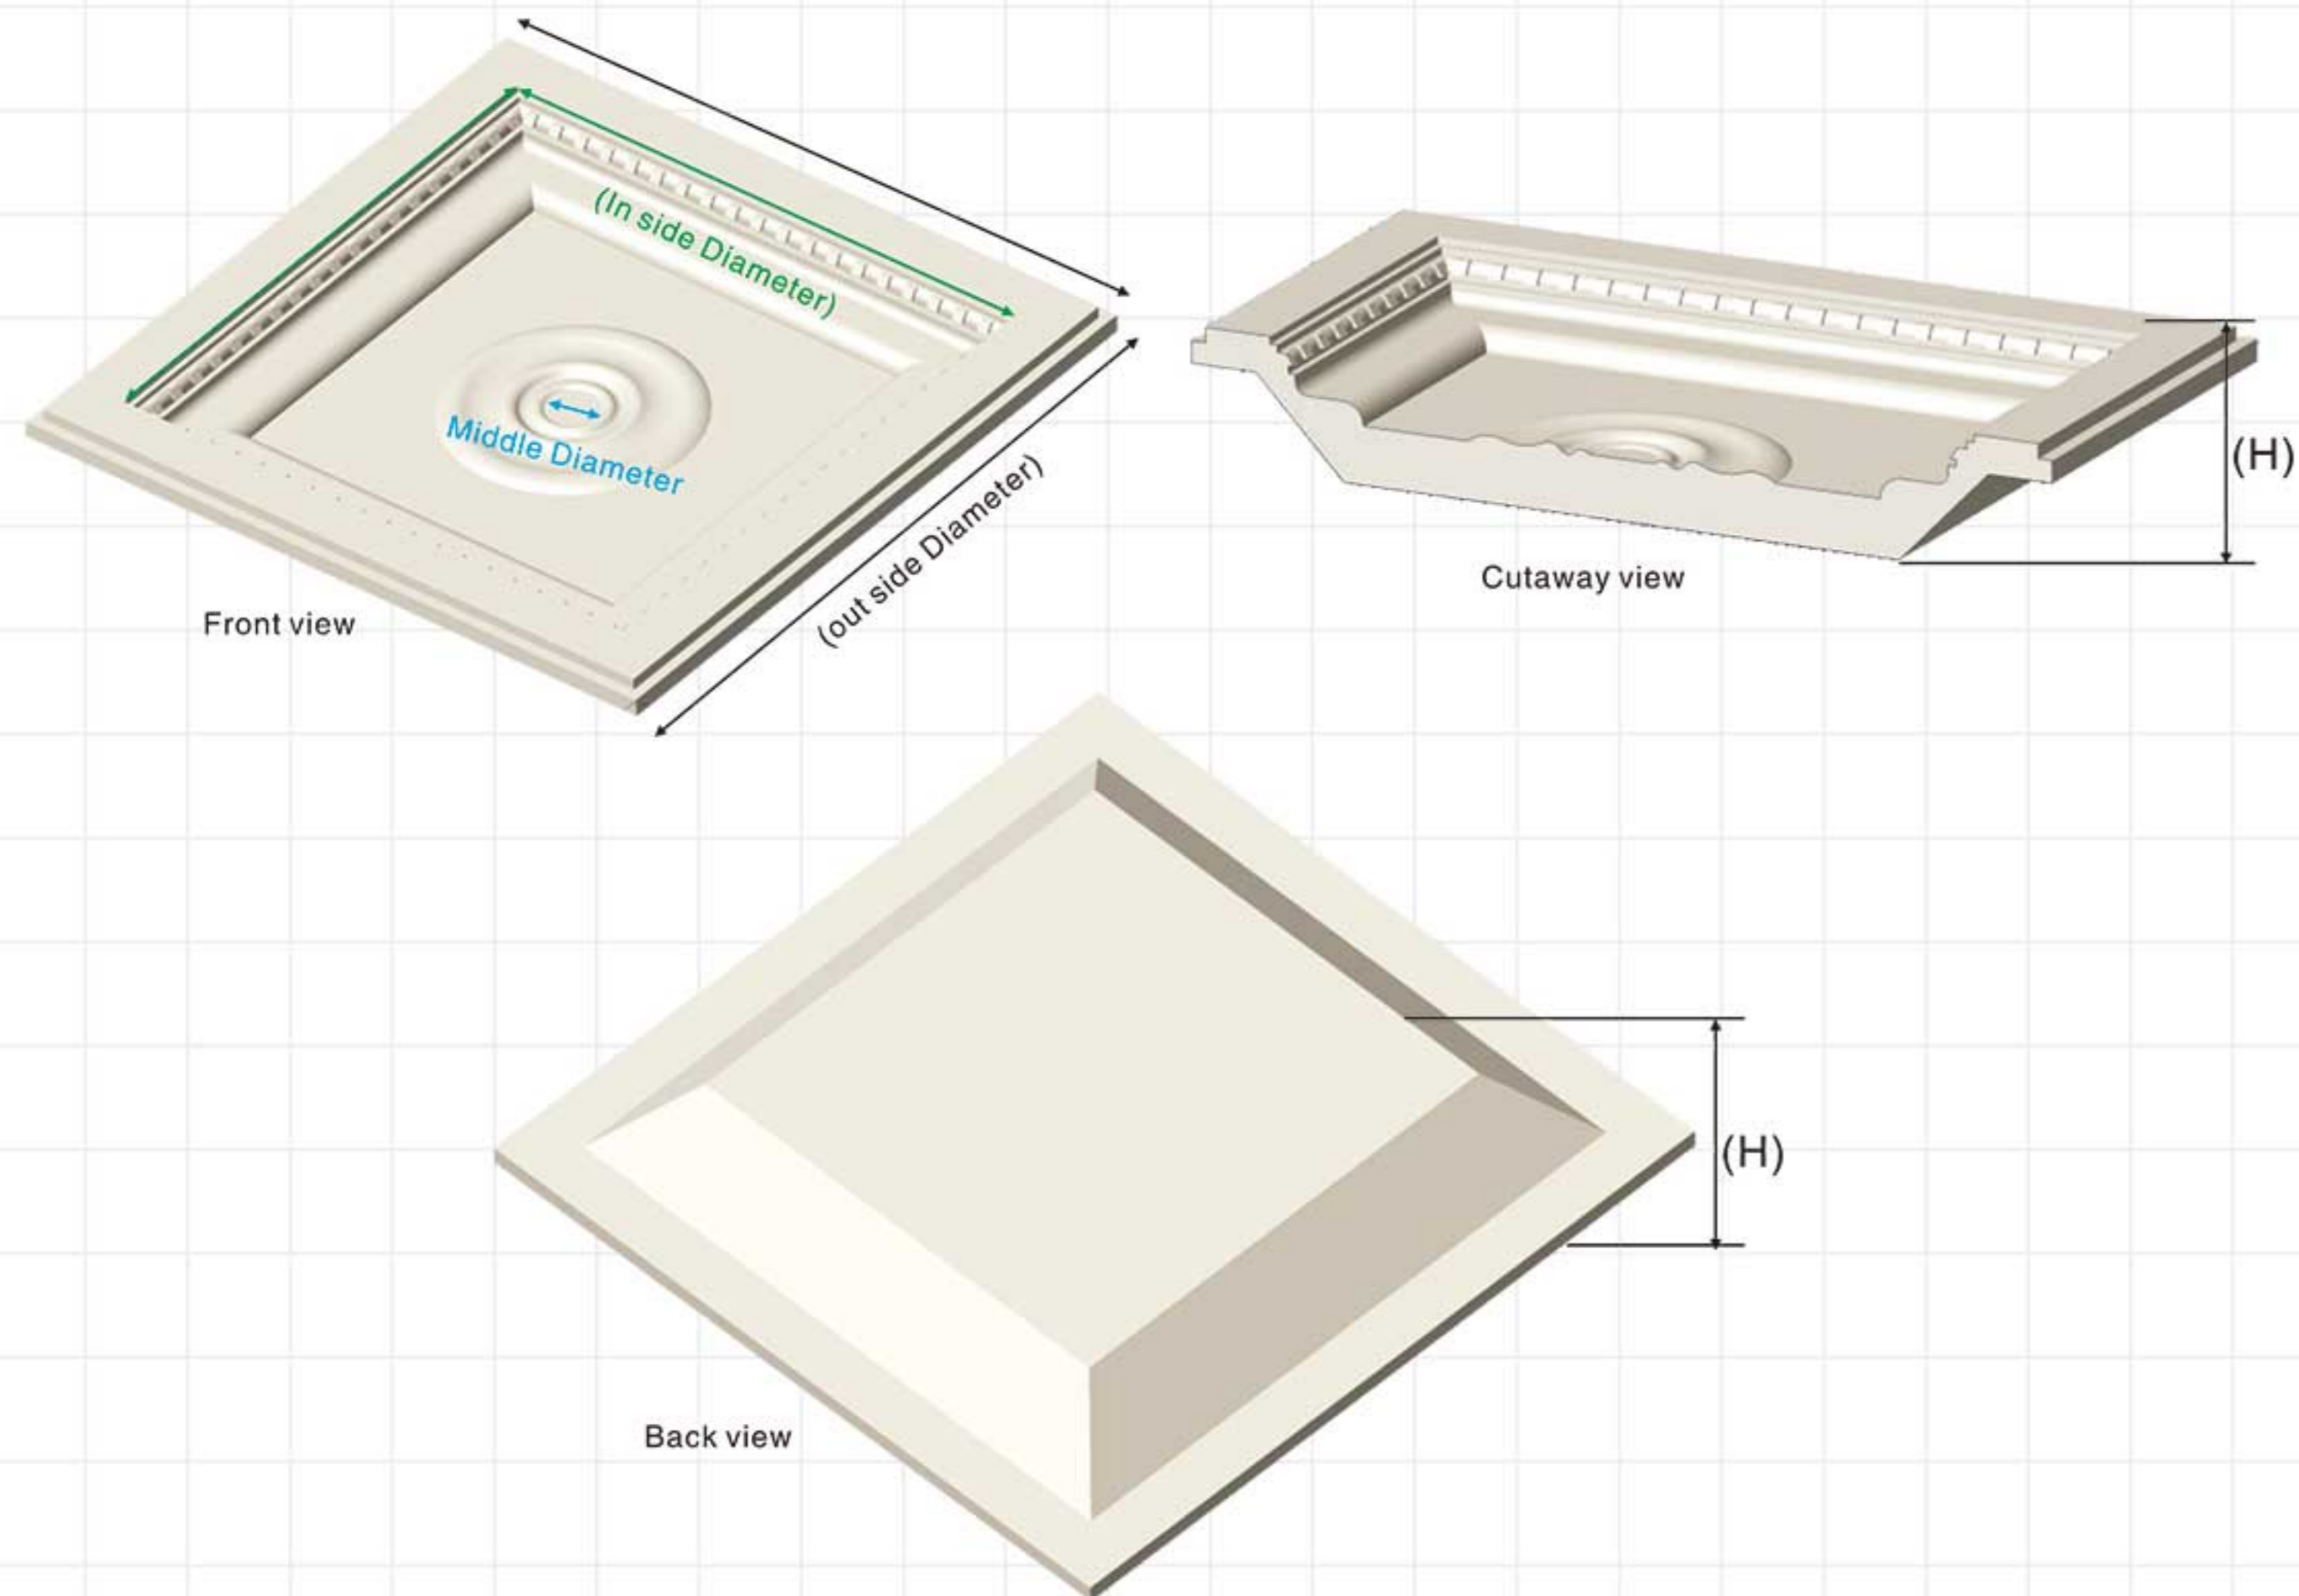

Ceiling domes

Ceiling domes

M-7301
D=ø605x605mm
d =ø500x500mm
MD=ø40mm
H = 90mm