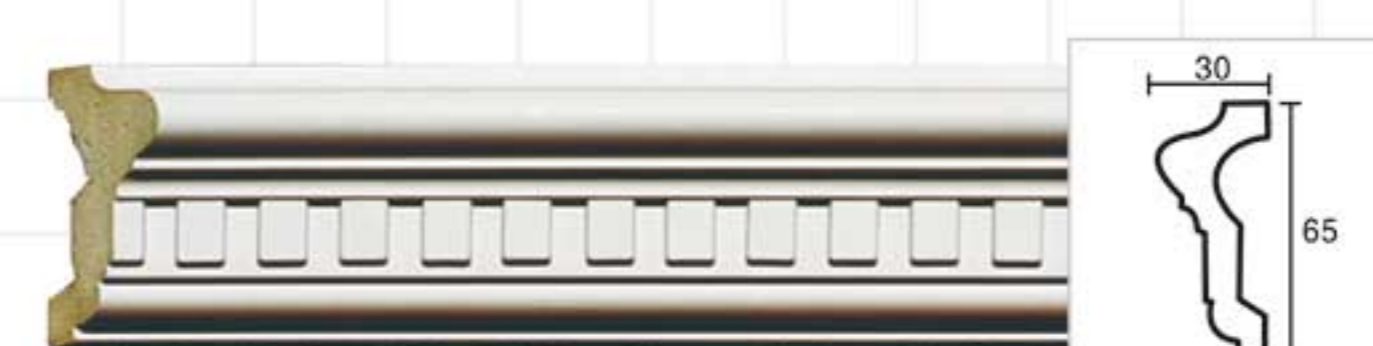

Carving panel mouldings

Carving panel mouldings

GB-82013 L:2400mm Pattern:98mm

GB-82018 L:2400mm Pattern:47mm

GB-82026 L:2400mm Pattern:80mm

GB-82032 L:2400mm Pattern:121mm

GB-82014 L:2400mm Pattern:62mm

GB-82019 L:2400mm Pattern:50mm

GB-82027 L:2400mm Pattern:20mm

GB-82033 L:2400mm Pattern:244mm

GB-82015 L:2400mm Pattern:60mm

GB-82020 L:2400mm Pattern:38mm

GB-82028 L:2400mm Pattern:32mm

GB-82034 L:2400mm Pattern:43mm

GB-82016-50 L:2400mm Pattern:14mm

GB-82022 L:2400mm Pattern:85mm

GB-82029 L:2400mm Pattern:125mm

GB-82037-74 L:2400mm Pattern:18mm

GB-82016-77 L:2400mm Pattern:16mm

GB-82024 L:2400mm Pattern:58mm

GB-82030 L:2400mm Pattern:61mm

GB-82037 L:2400mm Pattern:20mm