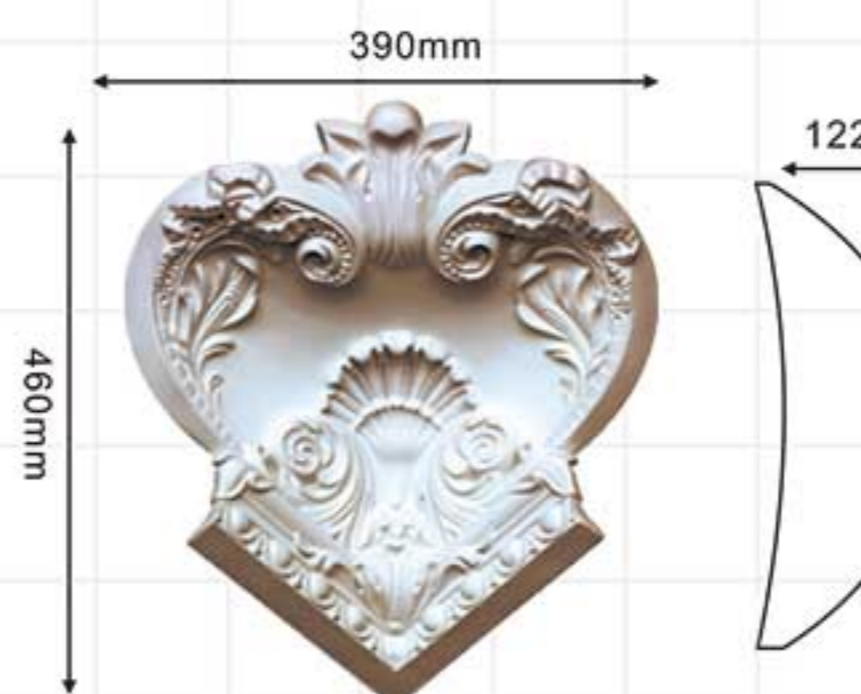

GA-81162
L:2400mm Breadth:260mm Pattern:270mm

GA-81163
L:2400mm Breadth:222mm Pattern:101mm

GA-81175
L:2400mm Breadth:301mm Pattern:490mm

GA-81179
L:2100mm Breadth:519mm Pattern:300mm

GA-81164
L:2400mm Breadth:215mm Pattern:200mm

GA-81165
L:2400mm Breadth:270mm Pattern:210mm

GA-81174/X
700x680x210mm

piece together
:(GA-81174/X+GA-81174)

piece together
:(GA-81174/X+GA-81170)

GA-81166
L:2400mm Breadth:283mm Pattern:100mm

GA-81167
L:2400mm Breadth:301mm Pattern:100mm

GA-81175/X
460x390x122mm

piece together
:(GA-81175/X+GA-81175)

piece together
:(GA-81175/X+GA-81167)

GA-81169
L:2400mm Breadth:356mm Pattern:122mm

GA-81170
L:2400mm Breadth:498mm Pattern:244mm

Carving crown mouldings

GA-81166
L:2400mm
Breadth:283mm
Pattern:100mm

GA-81167
L:2400mm
Breadth:301mm
Pattern:100mm

GA-81169
L:2400mm
Breadth:356mm
Pattern:122mm

GA-81170
L:2400mm
Breadth:498mm
Pattern:244mm

Carving crown mouldings