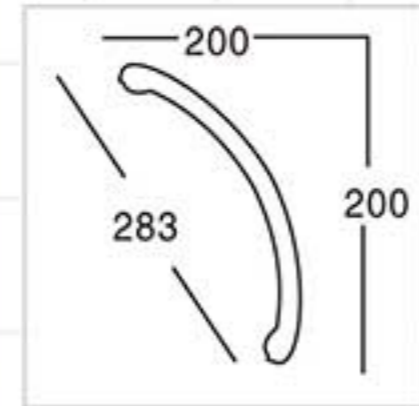

GA-81172
L:2400mm Breadth:585mm Pattern:135mm

GA-81160
L:2400mm Breadth:221mm Pattern:486mm

GA-81161
L:2400mm Breadth:245mm Pattern:125mm

GA-81173
L:2100mm Breadth:525mm Pattern:60mm

GA-81174
L:2400mm Breadth:498mm Pattern:1310mm

GA-81165
L:2400mm Breadth:270mm Pattern:210mm

GA-81174/X
700x680x210mm

piece together
:(GA-81174/X+GA-81174)

piece together
:(GA-81174/X+GA-81170)

GA-81166
L:2400mm Breadth:283mm Pattern:100mm

GA-81167
L:2400mm Breadth:301mm Pattern:100mm

GA-81175/X
460x390x122mm

piece together
:(GA-81175/X+GA-81175)

piece together
:(GA-81175/X+GA-81167)

GA-81169
L:2400mm Breadth:356mm Pattern:122mm

GA-81170
L:2400mm Breadth:498mm Pattern:244mm

Carving crown mouldings

GA-81166
L:2400mm
Breadth:283mm
Pattern:100mm

GA-81167
L:2400mm
Breadth:301mm
Pattern:100mm

GA-81169
L:2400mm
Breadth:356mm
Pattern:122mm

GA-81170
L:2400mm
Breadth:498mm
Pattern:244mm

Carving crown mouldings