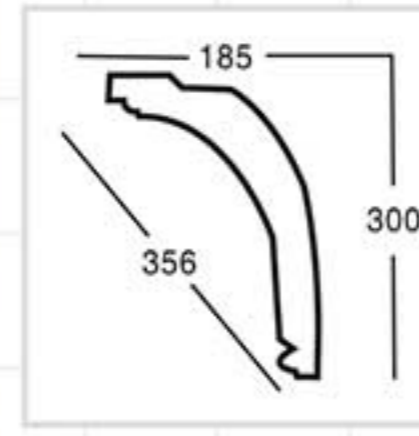

GA-81165
L:2400mm Breadth:270mm Pattern:210mm

GA-81174/X
700x680x210mm

piece together
:(GA-81174/X+GA-81174)

piece together
:(GA-81174/X+GA-81170)

GA-81166
L:2400mm Breadth:283mm Pattern:100mm

GA-81167
L:2400mm Breadth:301mm Pattern:100mm

GA-81175/X
460x390x122mm

piece together
:(GA-81175/X+GA-81175)

piece together
:(GA-81175/X+GA-81167)

GA-81169
L:2400mm Breadth:356mm Pattern:122mm

GA-81170
L:2400mm Breadth:498mm Pattern:244mm

Carving crown mouldings

GA-81166
L:2400mm
Breadth:283mm
Pattern:100mm

GA-81167
L:2400mm
Breadth:301mm
Pattern:100mm

GA-81169
L:2400mm
Breadth:356mm
Pattern:122mm

GA-81170
L:2400mm
Breadth:498mm
Pattern:244mm

Carving crown mouldings