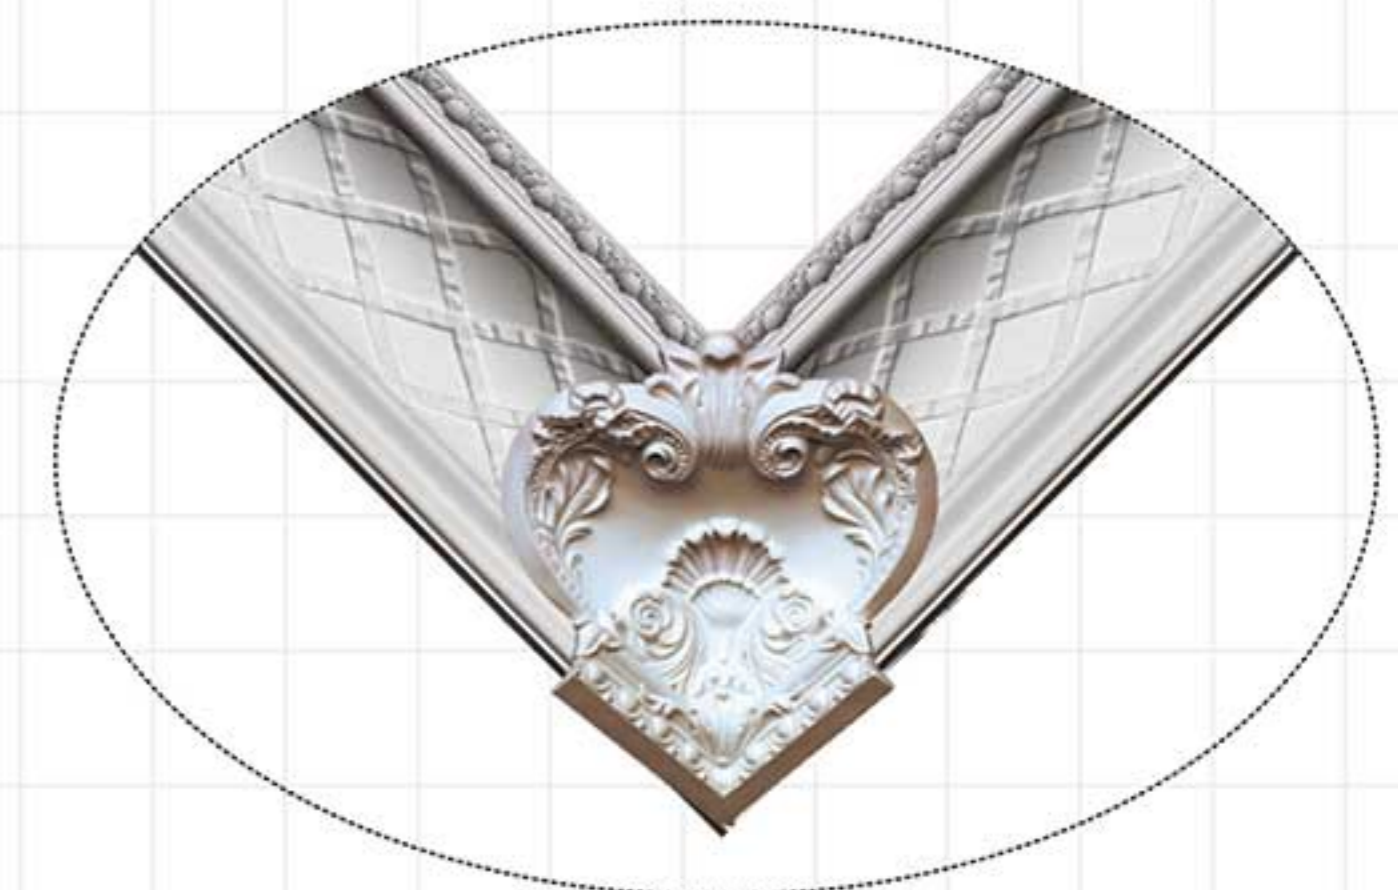

GA-81175/X
460x390x122mm

piece together : (GA-81175/X+GA-81167)