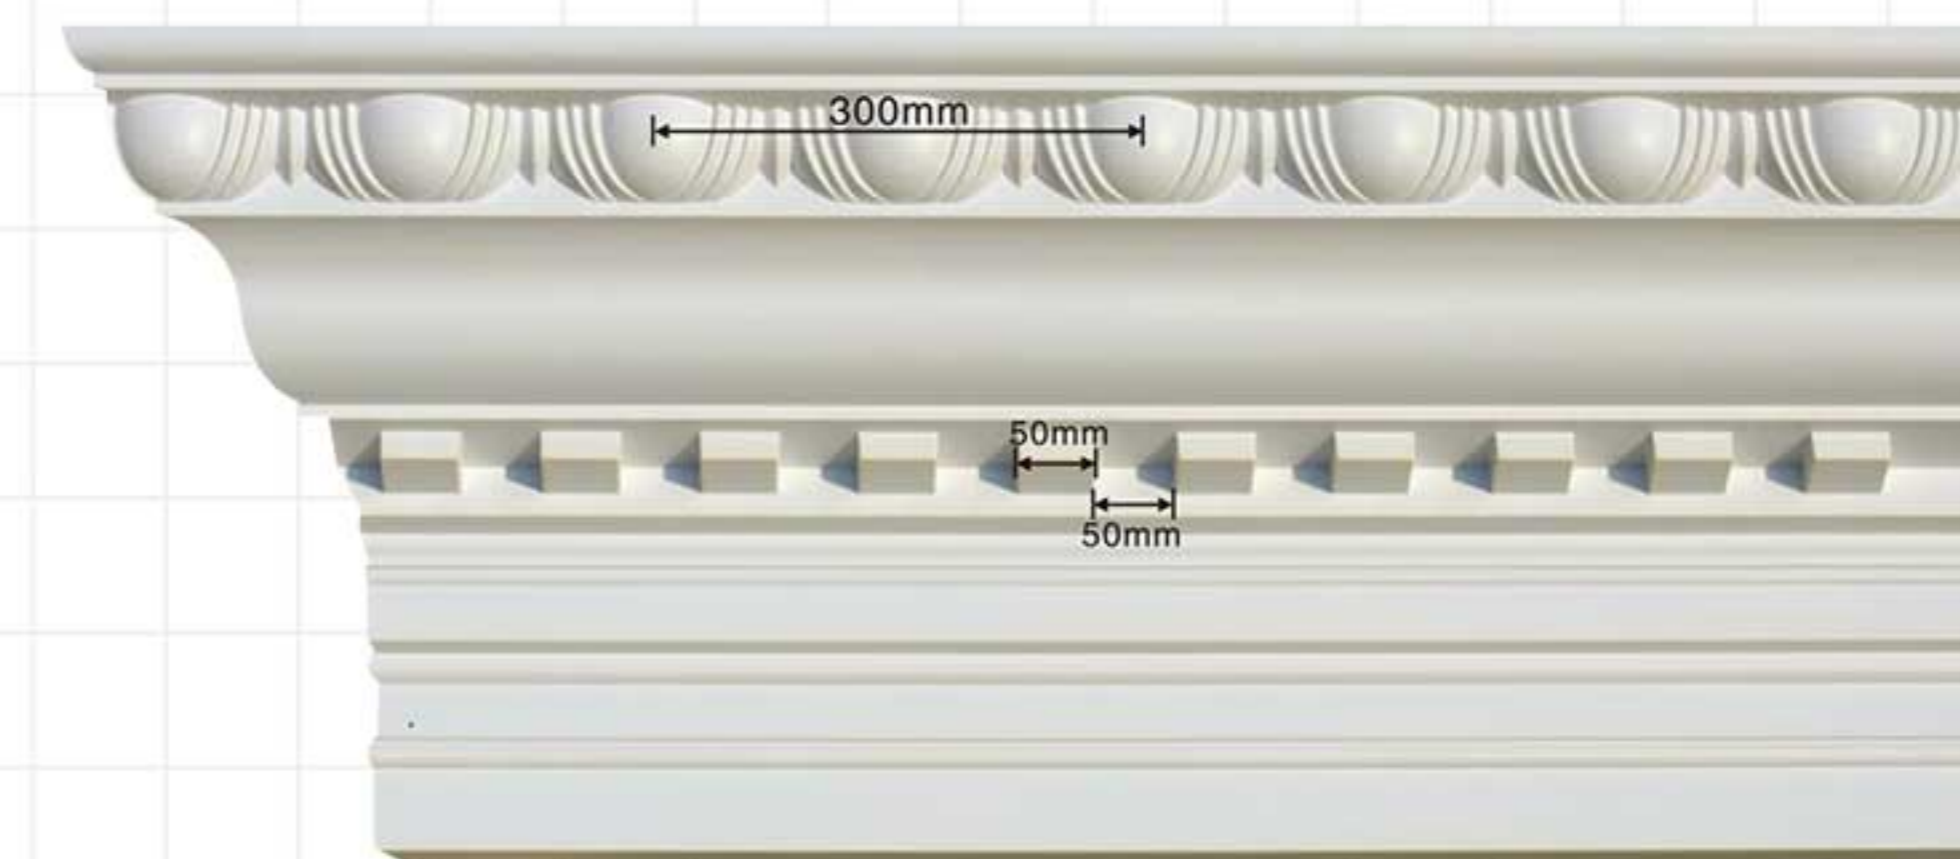

GA-81175/X
460x390x122mm

piece together
:(GA-81175/X+GA-81175)

piece together
:(GA-81175/X+GA-81167)

GA-81169
L:2400mm Breadth:356mm Pattern:122mm

GA-81170
L:2400mm Breadth:498mm Pattern:244mm

Carving crown mouldings

GA-81166
L:2400mm
Breadth:283mm
Pattern:100mm

GA-81167
L:2400mm
Breadth:301mm
Pattern:100mm

GA-81169
L:2400mm
Breadth:356mm
Pattern:122mm

GA-81170
L:2400mm
Breadth:498mm
Pattern:244mm

Carving crown mouldings

GA-81171
L:2100mm
Breadth:403mm
Pattern:60mm

GA-81172
L:2400mm
Breadth:585mm
Pattern:135mm

GA-81173
L:2100mm
Breadth:525mm
Pattern:60mm

GA-81179
L:2400mm
Breadth:519mm
Pattern:300mm

Carving crown mouldings