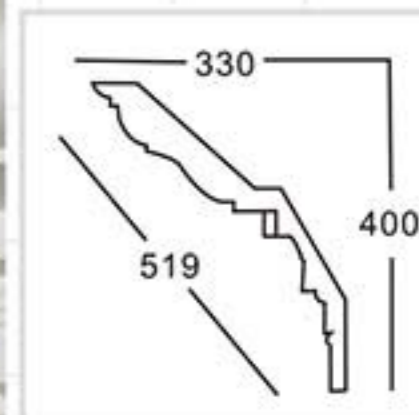

GA-81175/X
460x390x122mm

piece together
:(GA-81175/X+GA-81175)

piece together
:(GA-81175/X+GA-81167)

GA-81169
L:2400mm Breadth:356mm Pattern:122mm

GA-81170
L:2400mm Breadth:498mm Pattern:244mm

Carving crown mouldings

GA-81166
L:2400mm
Breadth:283mm
Pattern:100mm

GA-81167
L:2400mm
Breadth:301mm
Pattern:100mm

GA-81169
L:2400mm
Breadth:356mm
Pattern:122mm

GA-81170
L:2400mm
Breadth:498mm
Pattern:244mm

Carving crown mouldings

GA-81171
L:2100mm
Breadth:403mm
Pattern:60mm

GA-81172
L:2400mm
Breadth:585mm
Pattern:135mm

GA-81173
L:2100mm
Breadth:525mm
Pattern:60mm

GA-81179
L:2400mm
Breadth:519mm
Pattern:300mm

Carving crown mouldings