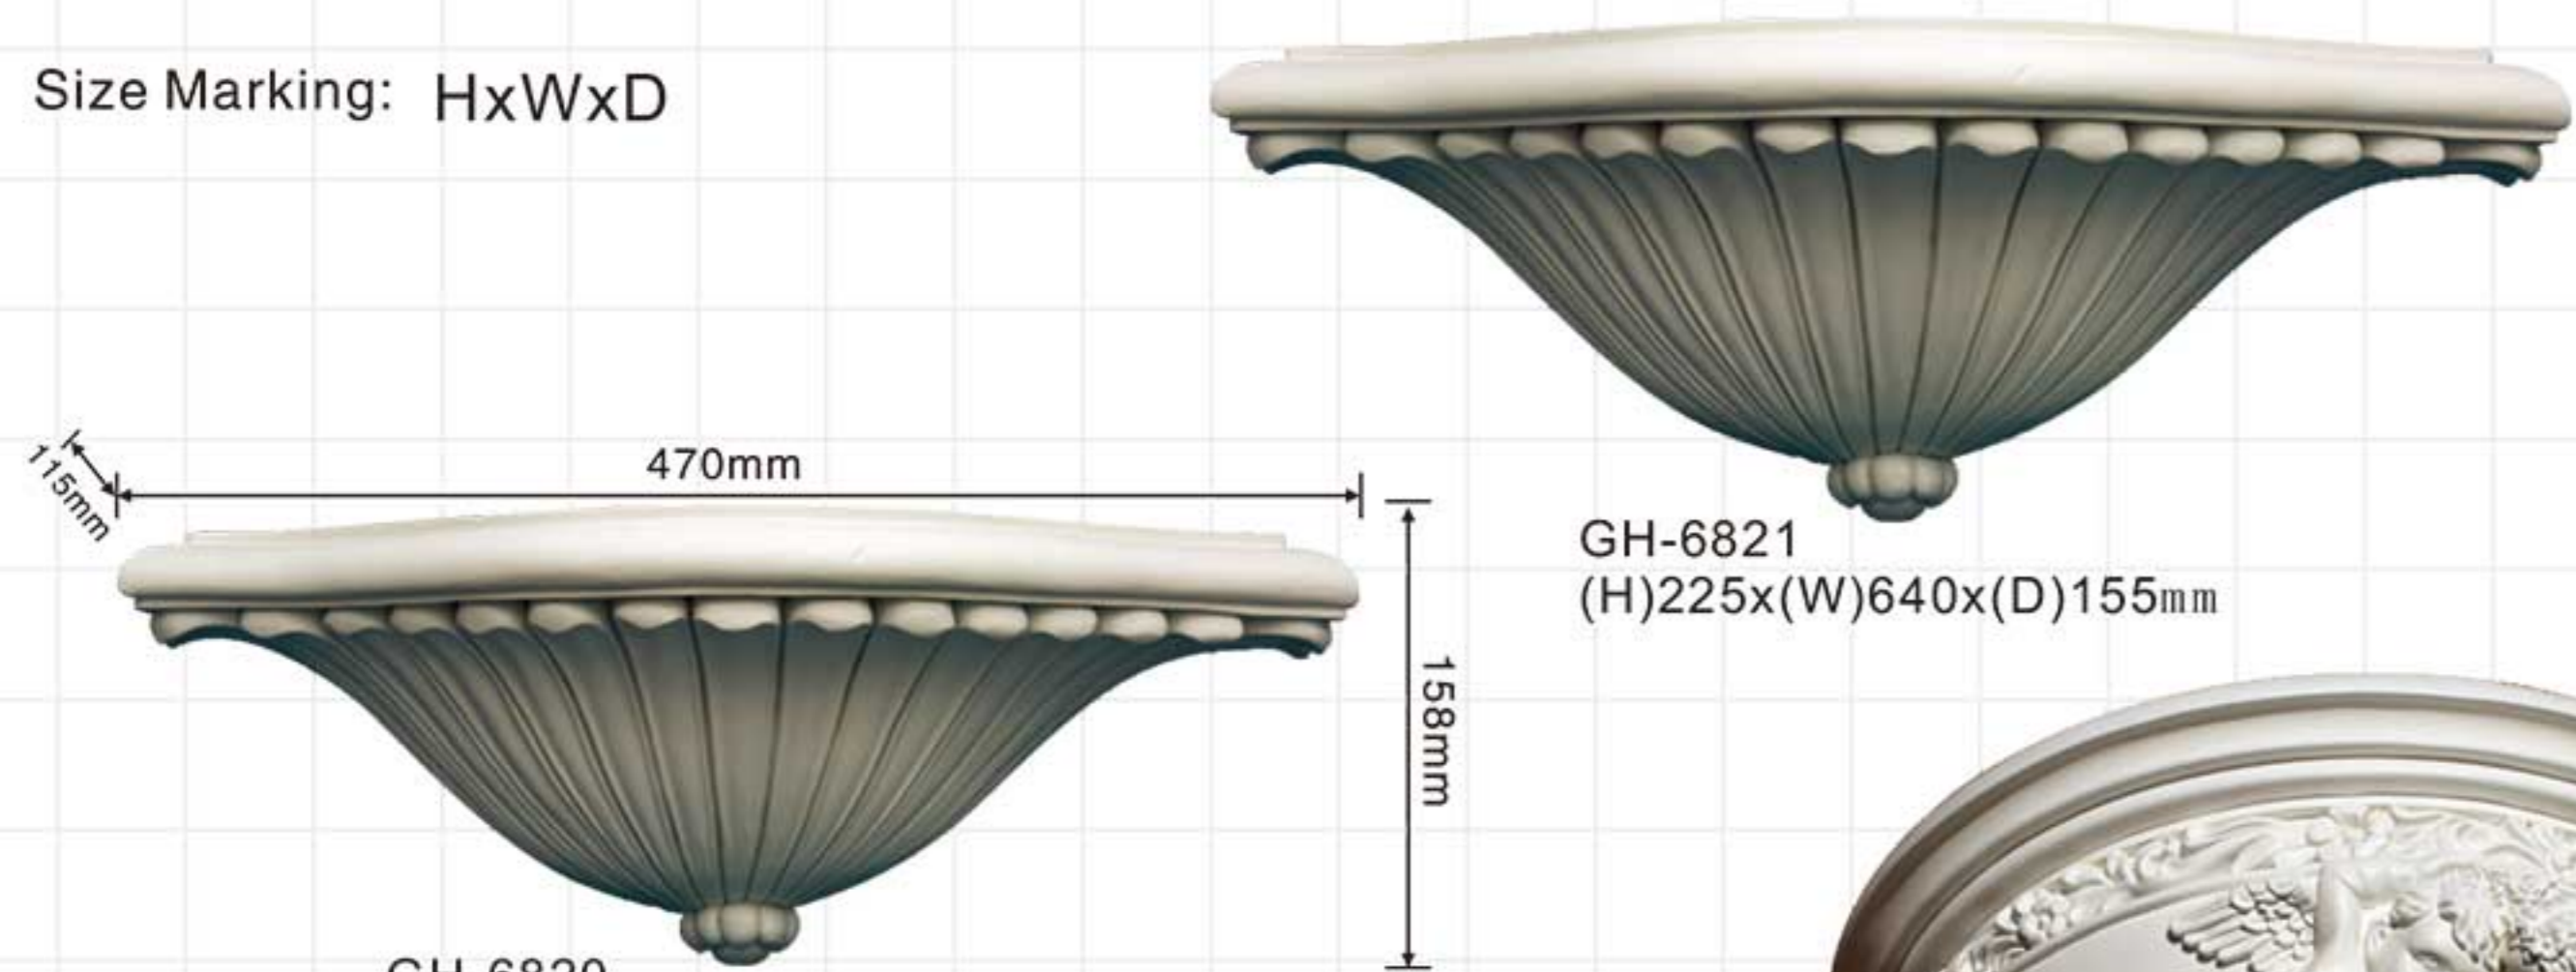

Fireplace/niches/shelvings

Fireplace/niches/shelvings

Size Marking: HxWxD

Size Marking: HxWxD

Fireplace/niches/shelvings

GH-6800
A:735mm F:82mm
B:788mm G:175mm
C:580mm H:160mm
D:1250mm L:850mm
E:1645mm

Fireplace/niches/shelvings

Fireplace/niches/shelvings

Size Marking: HxWxD

Fireplace/niches/shelvings

Corbels

Size Marking: HxWxD

GH-6820
(H)158x(W)470x(D)115mm

GH-6821
(H)225x(W)640x(D)155mm

GH-6811
(H)515x(W)720x(D)350mm

GH-6812
(H)440x(W)610x(D)290mm

GH-6819
(H)320x(W)425x(D)200mm

GH-6813
(H)510x(W)380x(D)260mm

GH-6814
(H)410x(W)400x(D)210mm

GH-6816
(H)420x(W)430x(D)215mm

Corbels

Nice carving/Exquisite/High-quality