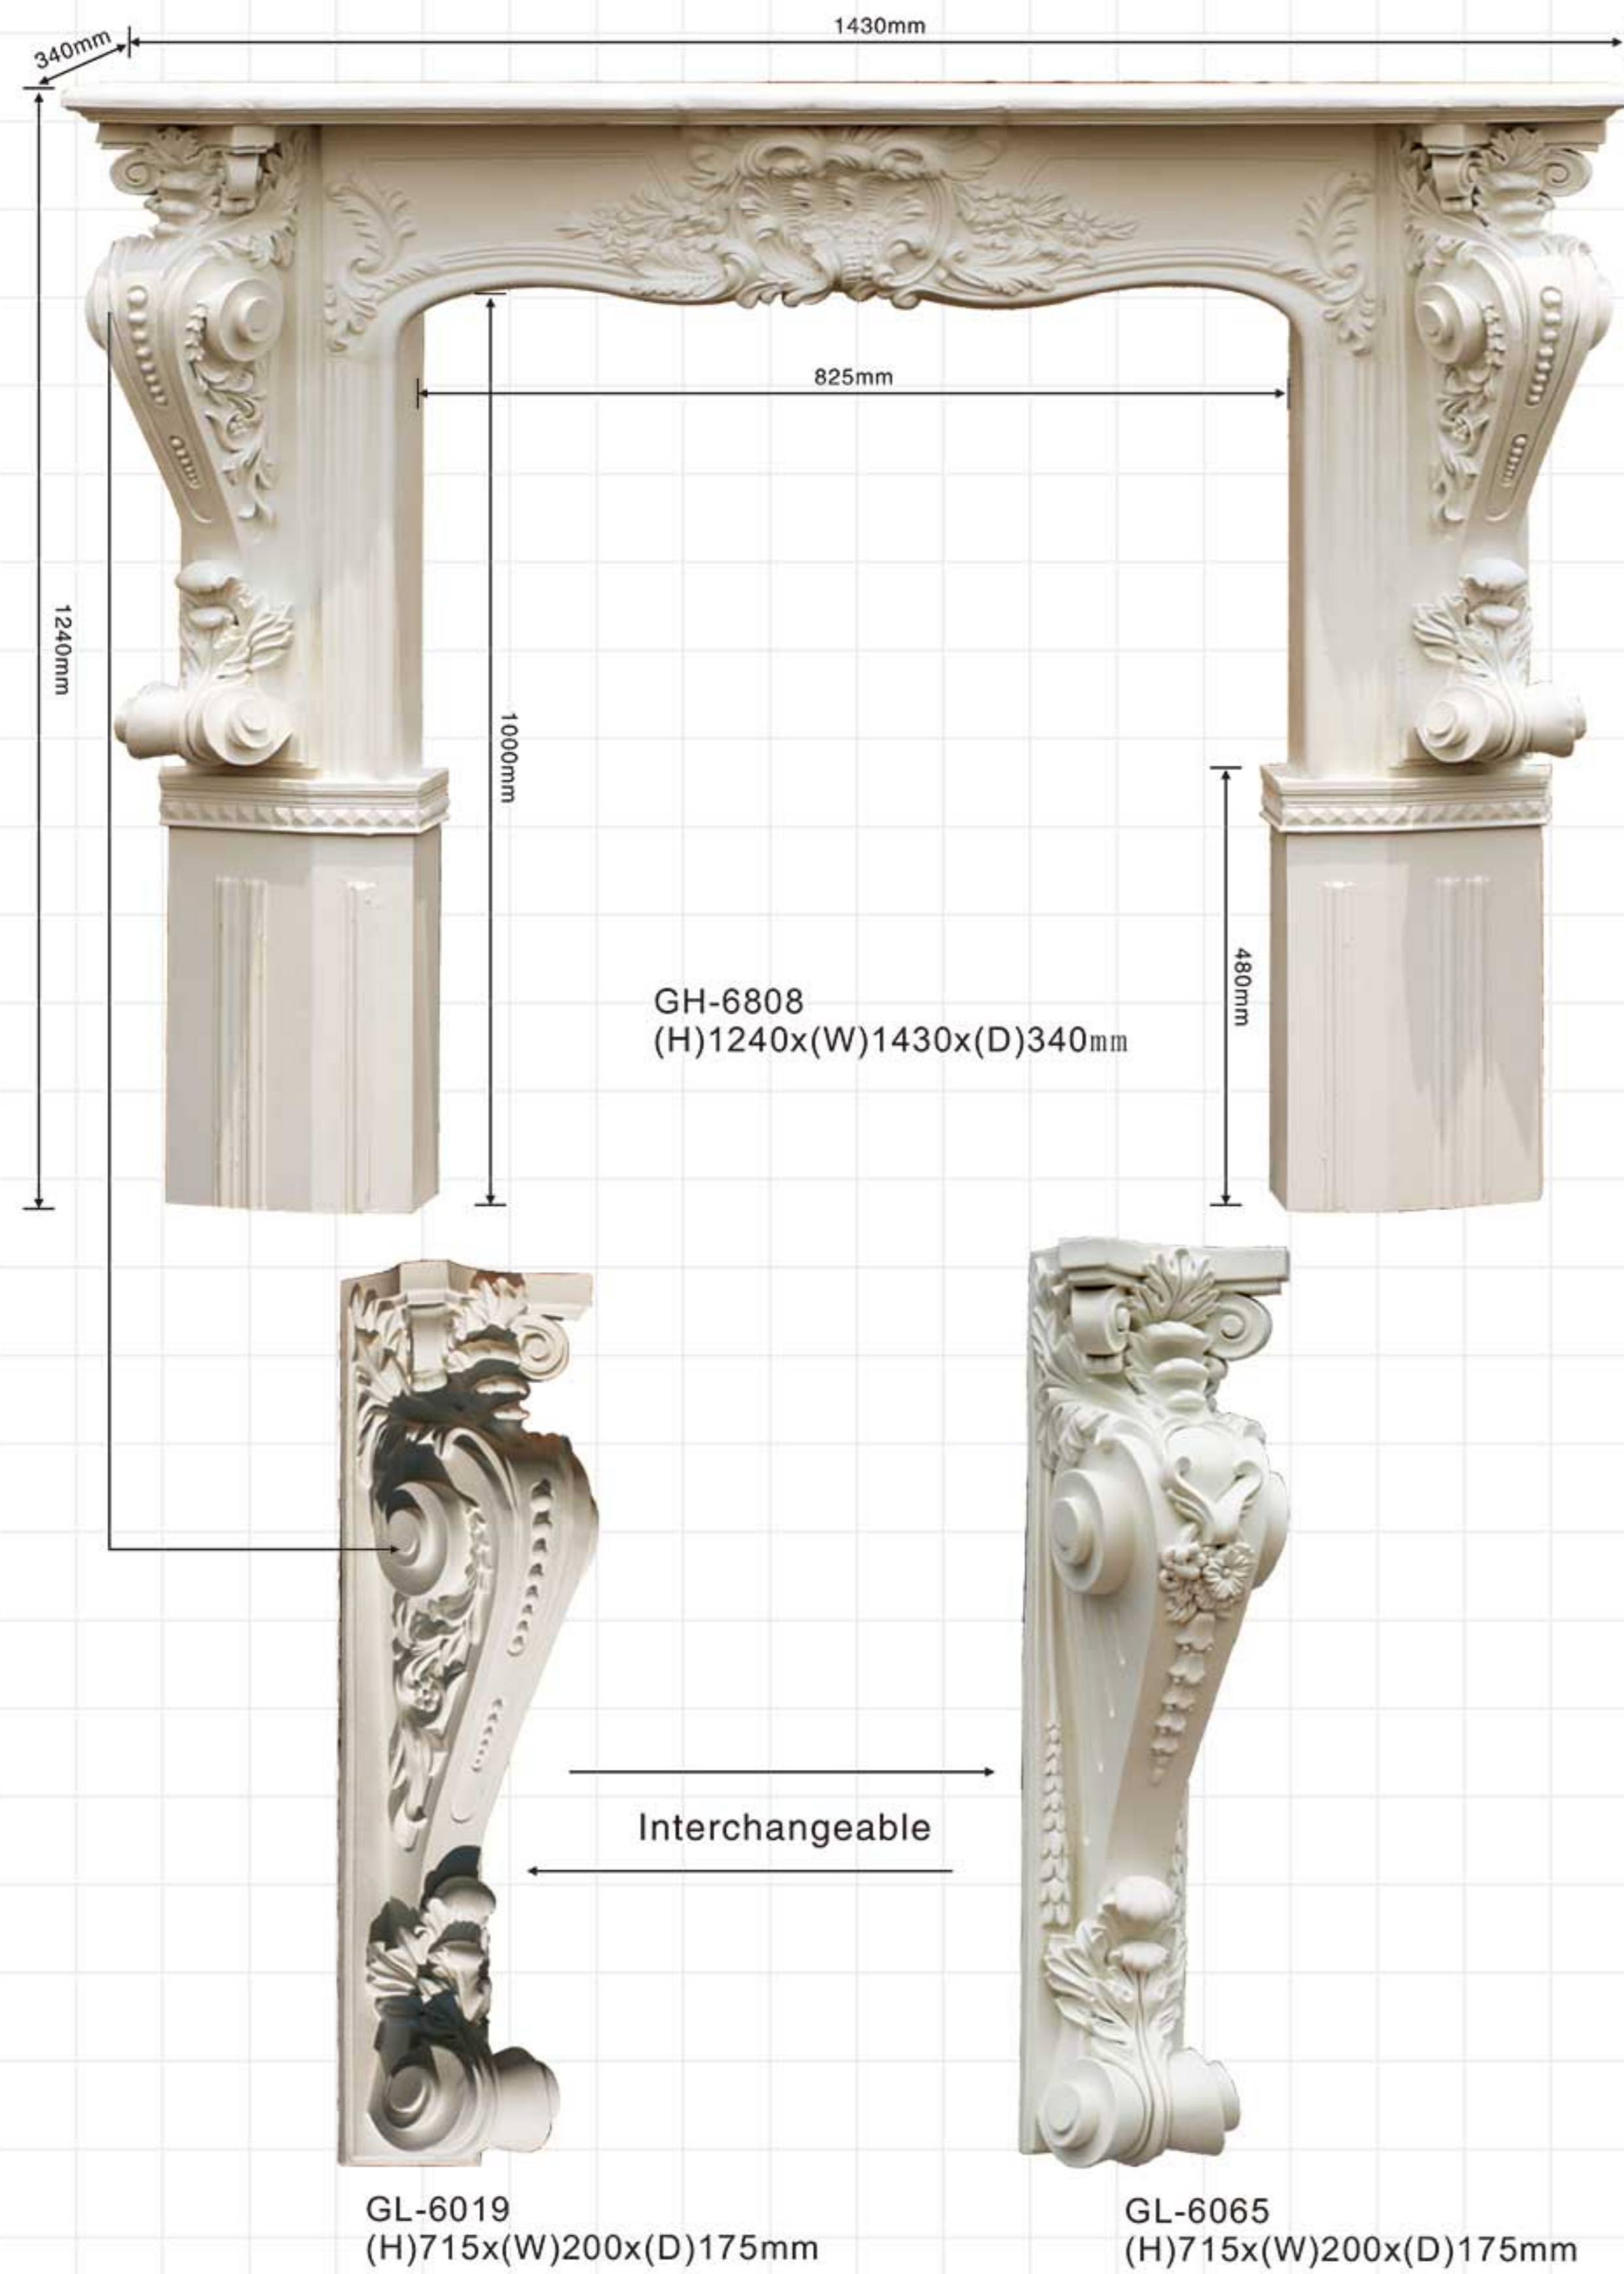

Fireplace/niches/shelvings

Fireplace/niches/shelvings

Size Marking: HxWxD

Size Marking: HxWxD

Fireplace/niches/shelvings

GH-6800
A:735mm F:82mm
B:788mm G:175mm
C:580mm H:160mm
D:1250mm L:850mm
E:1645mm

Fireplace/niches/shelvings

Fireplace/niches/shelvings

Size Marking: HxWxD

Fireplace/niches/shelvings

Corbels

Size Marking: HxWxD

GH-6820
(H)158x(W)470x(D)115mm

GH-6821
(H)225x(W)640x(D)155mm

GH-6811
(H)515x(W)720x(D)350mm

GH-6812
(H)440x(W)610x(D)290mm

GH-6819
(H)320x(W)425x(D)200mm

GH-6813
(H)510x(W)380x(D)260mm

GH-6814
(H)410x(W)400x(D)210mm

GH-6816
(H)420x(W)430x(D)215mm

Corbels

Nice carving/Exquisite/High-quality