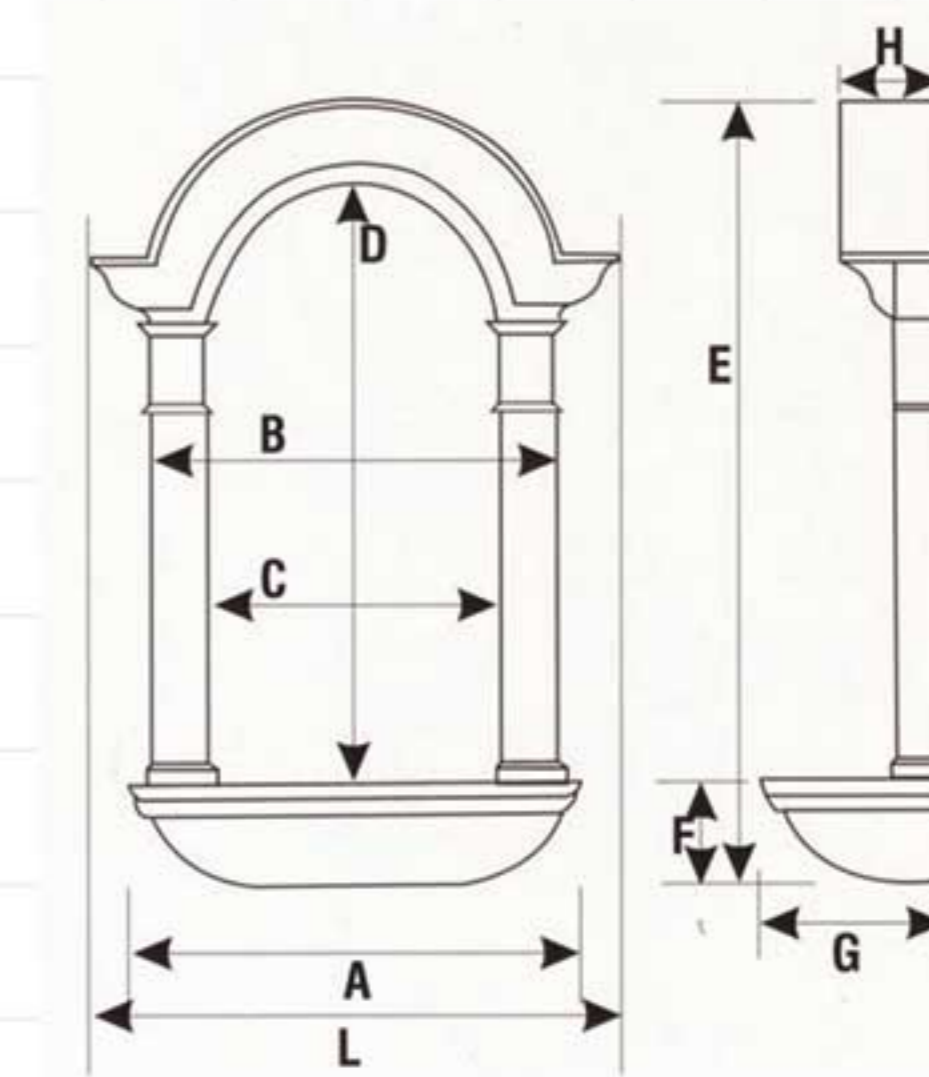

Fireplace/niches/shelvings

Fireplace/niches/shelvings

Size Marking: HxWxD

Size Marking: HxWxD

Fireplace/niches/shelvings

GH-6800
A:735mm F:82mm
B:788mm G:175mm
C:580mm H:160mm
D:1250mm L:850mm
E:1645mm

Fireplace/niches/shelvings

Fireplace/niches/shelvings

Size Marking: HxWxD

Fireplace/niches/shelvings

Corbels

Size Marking: HxWxD

GH-6820
(H)158x(W)470x(D)115mm

GH-6821
(H)225x(W)640x(D)155mm

GH-6811
(H)515x(W)720x(D)350mm

GH-6812
(H)440x(W)610x(D)290mm

GH-6819
(H)320x(W)425x(D)200mm

GH-6813
(H)510x(W)380x(D)260mm

GH-6814
(H)410x(W)400x(D)210mm

GH-6816
(H)420x(W)430x(D)215mm

Corbels

Nice carving/Exquisite/High-quality