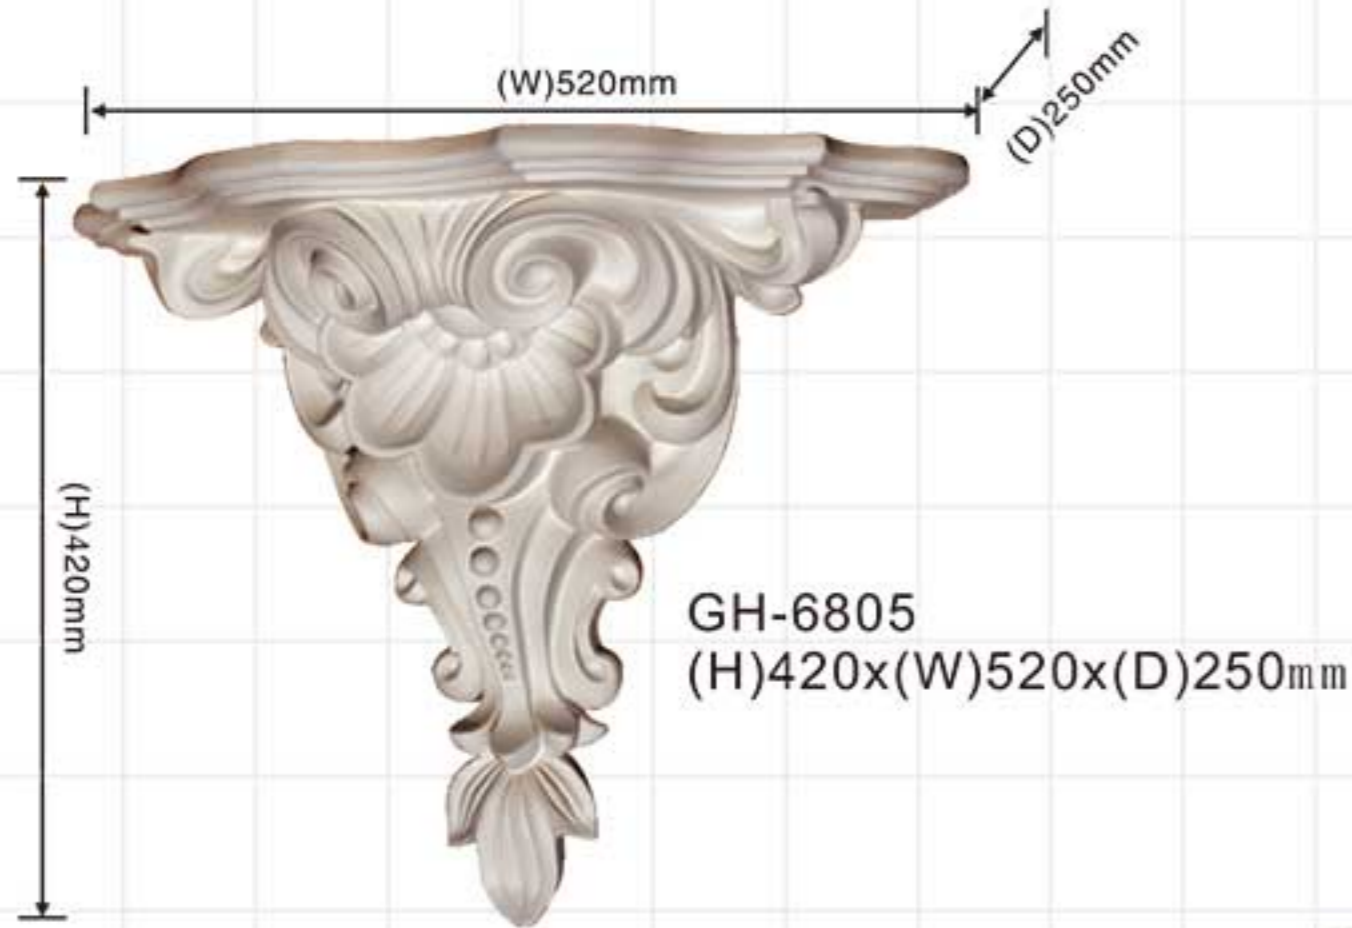

Fireplace/niches/shelvings

Fireplace/niches/shelvings

Size Marking: HxWxD

Size Marking: HxWxD

Fireplace/niches/shelvings

GH-6800
A:735mm F:82mm
B:788mm G:175mm
C:580mm H:160mm
D:1250mm L:850mm
E:1645mm

Fireplace/niches/shelvings

Fireplace/niches/shelvings

Size Marking: HxWxD

Fireplace/niches/shelvings

Corbels

Size Marking: HxWxD

GH-6820
(H)158x(W)470x(D)115mm

GH-6821
(H)225x(W)640x(D)155mm

GH-6811
(H)515x(W)720x(D)350mm

GH-6812
(H)440x(W)610x(D)290mm

GH-6819
(H)320x(W)425x(D)200mm

GH-6813
(H)510x(W)380x(D)260mm

GH-6814
(H)410x(W)400x(D)210mm

GH-6816
(H)420x(W)430x(D)215mm

Corbels

Nice carving/Exquisite/High-quality