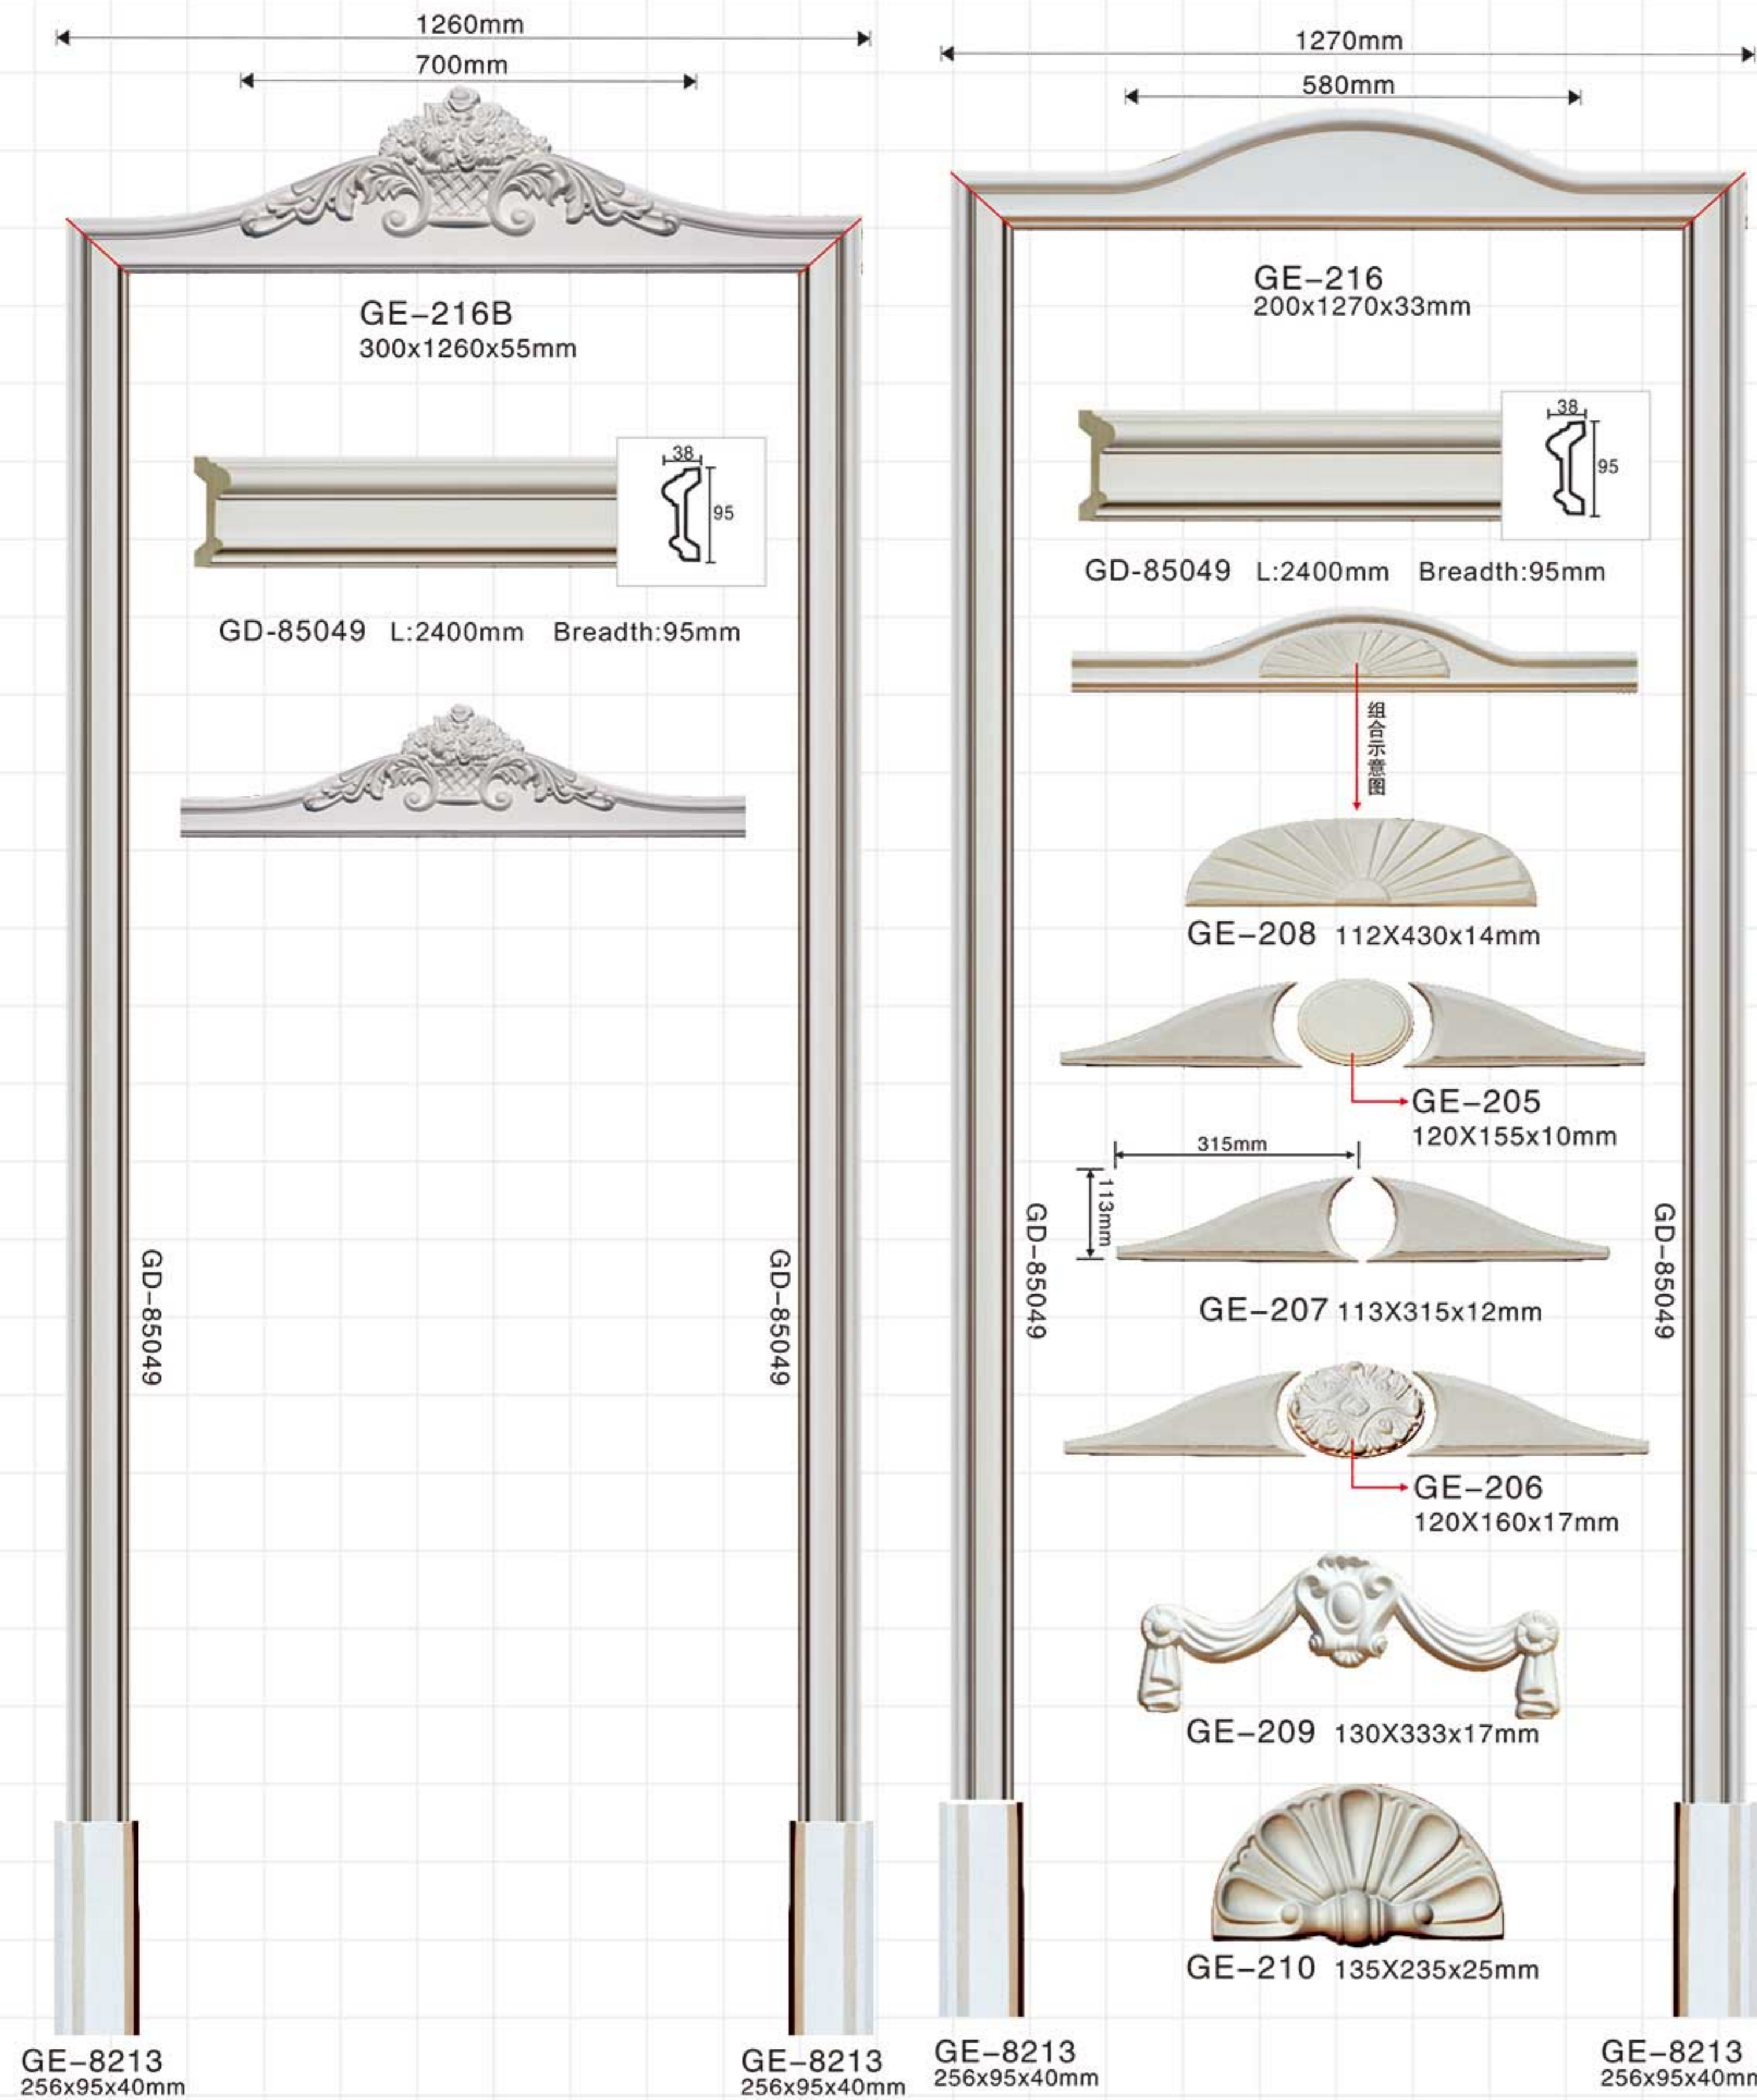

Curtain box

Curtain box

Door surroundings

Door surroundings

Size Marking: HxWxD

Technical drawings of four door surround models, each with detailed dimensions and component specifications:

- GE-215**: 230x1270x90mm. Top molding: GB-82058 (L:2400mm, Patter:150mm). Dimensions: 1270mm total width, 630mm top width.
- GE-215A**: 240x1270x90mm. Top molding: GB-82058 (L:2400mm, Patter:150mm). Dimensions: 1270mm total width, 560mm top width.
- GE-215B**: 280x1270x90mm. Top molding: GB-82058 (L:2400mm, Patter:150mm). Dimensions: 1270mm total width, 580mm top width.
- GE-216A**: 265x1260x33mm. Top molding: GD-85049 (L:2400mm, Breadth:95mm). Dimensions: 1260mm total width, 780mm top width.

Vertical side moldings are labeled as GB-82058 for the first three models and GD-85049 for the fourth. A photograph of a door surround is included in the GE-215B section.

# Door surroundings

Size Marking: HxWxD

Door surroundings

Door surroundings

Size Marking: HxWxD

Door surroundings

Door surroundings

Size Marking: HxWxD

Model	Dimensions (HxWxD)	Molding Code	Molding Length	Molding Width/Breadth	Molding Pattern
GE-211 (112x112x30mm)	GD-85051	GD-85051	2400mm	98mm	
		GD-85058	2400mm	150mm	
		GB-82073	2400mm	205mm	Pattern
GE-212 (120x120x29mm)	GD-85059	GD-85059	2400mm	116mm	
		GB-82077	2400mm	160mm	Pattern
GE-213 (95x95x34mm)	GD-85049	GD-85049	2400mm	95mm	
		GD-85038	2400mm	85mm	
		GB-82058	2400mm	150mm	Pattern
GE-214 (105x105x23mm)	GD-85058	GD-85058	2400mm	150mm	
		GB-82064	2400mm	120mm	Pattern
GE-8211 (230x110x25)	GD-85051				
GE-8212 (200x120x26)	GD-85059				
GE-8213 (263x96x42)	GD-85049				
GE-8214 (151x105x23)	GD-85058				