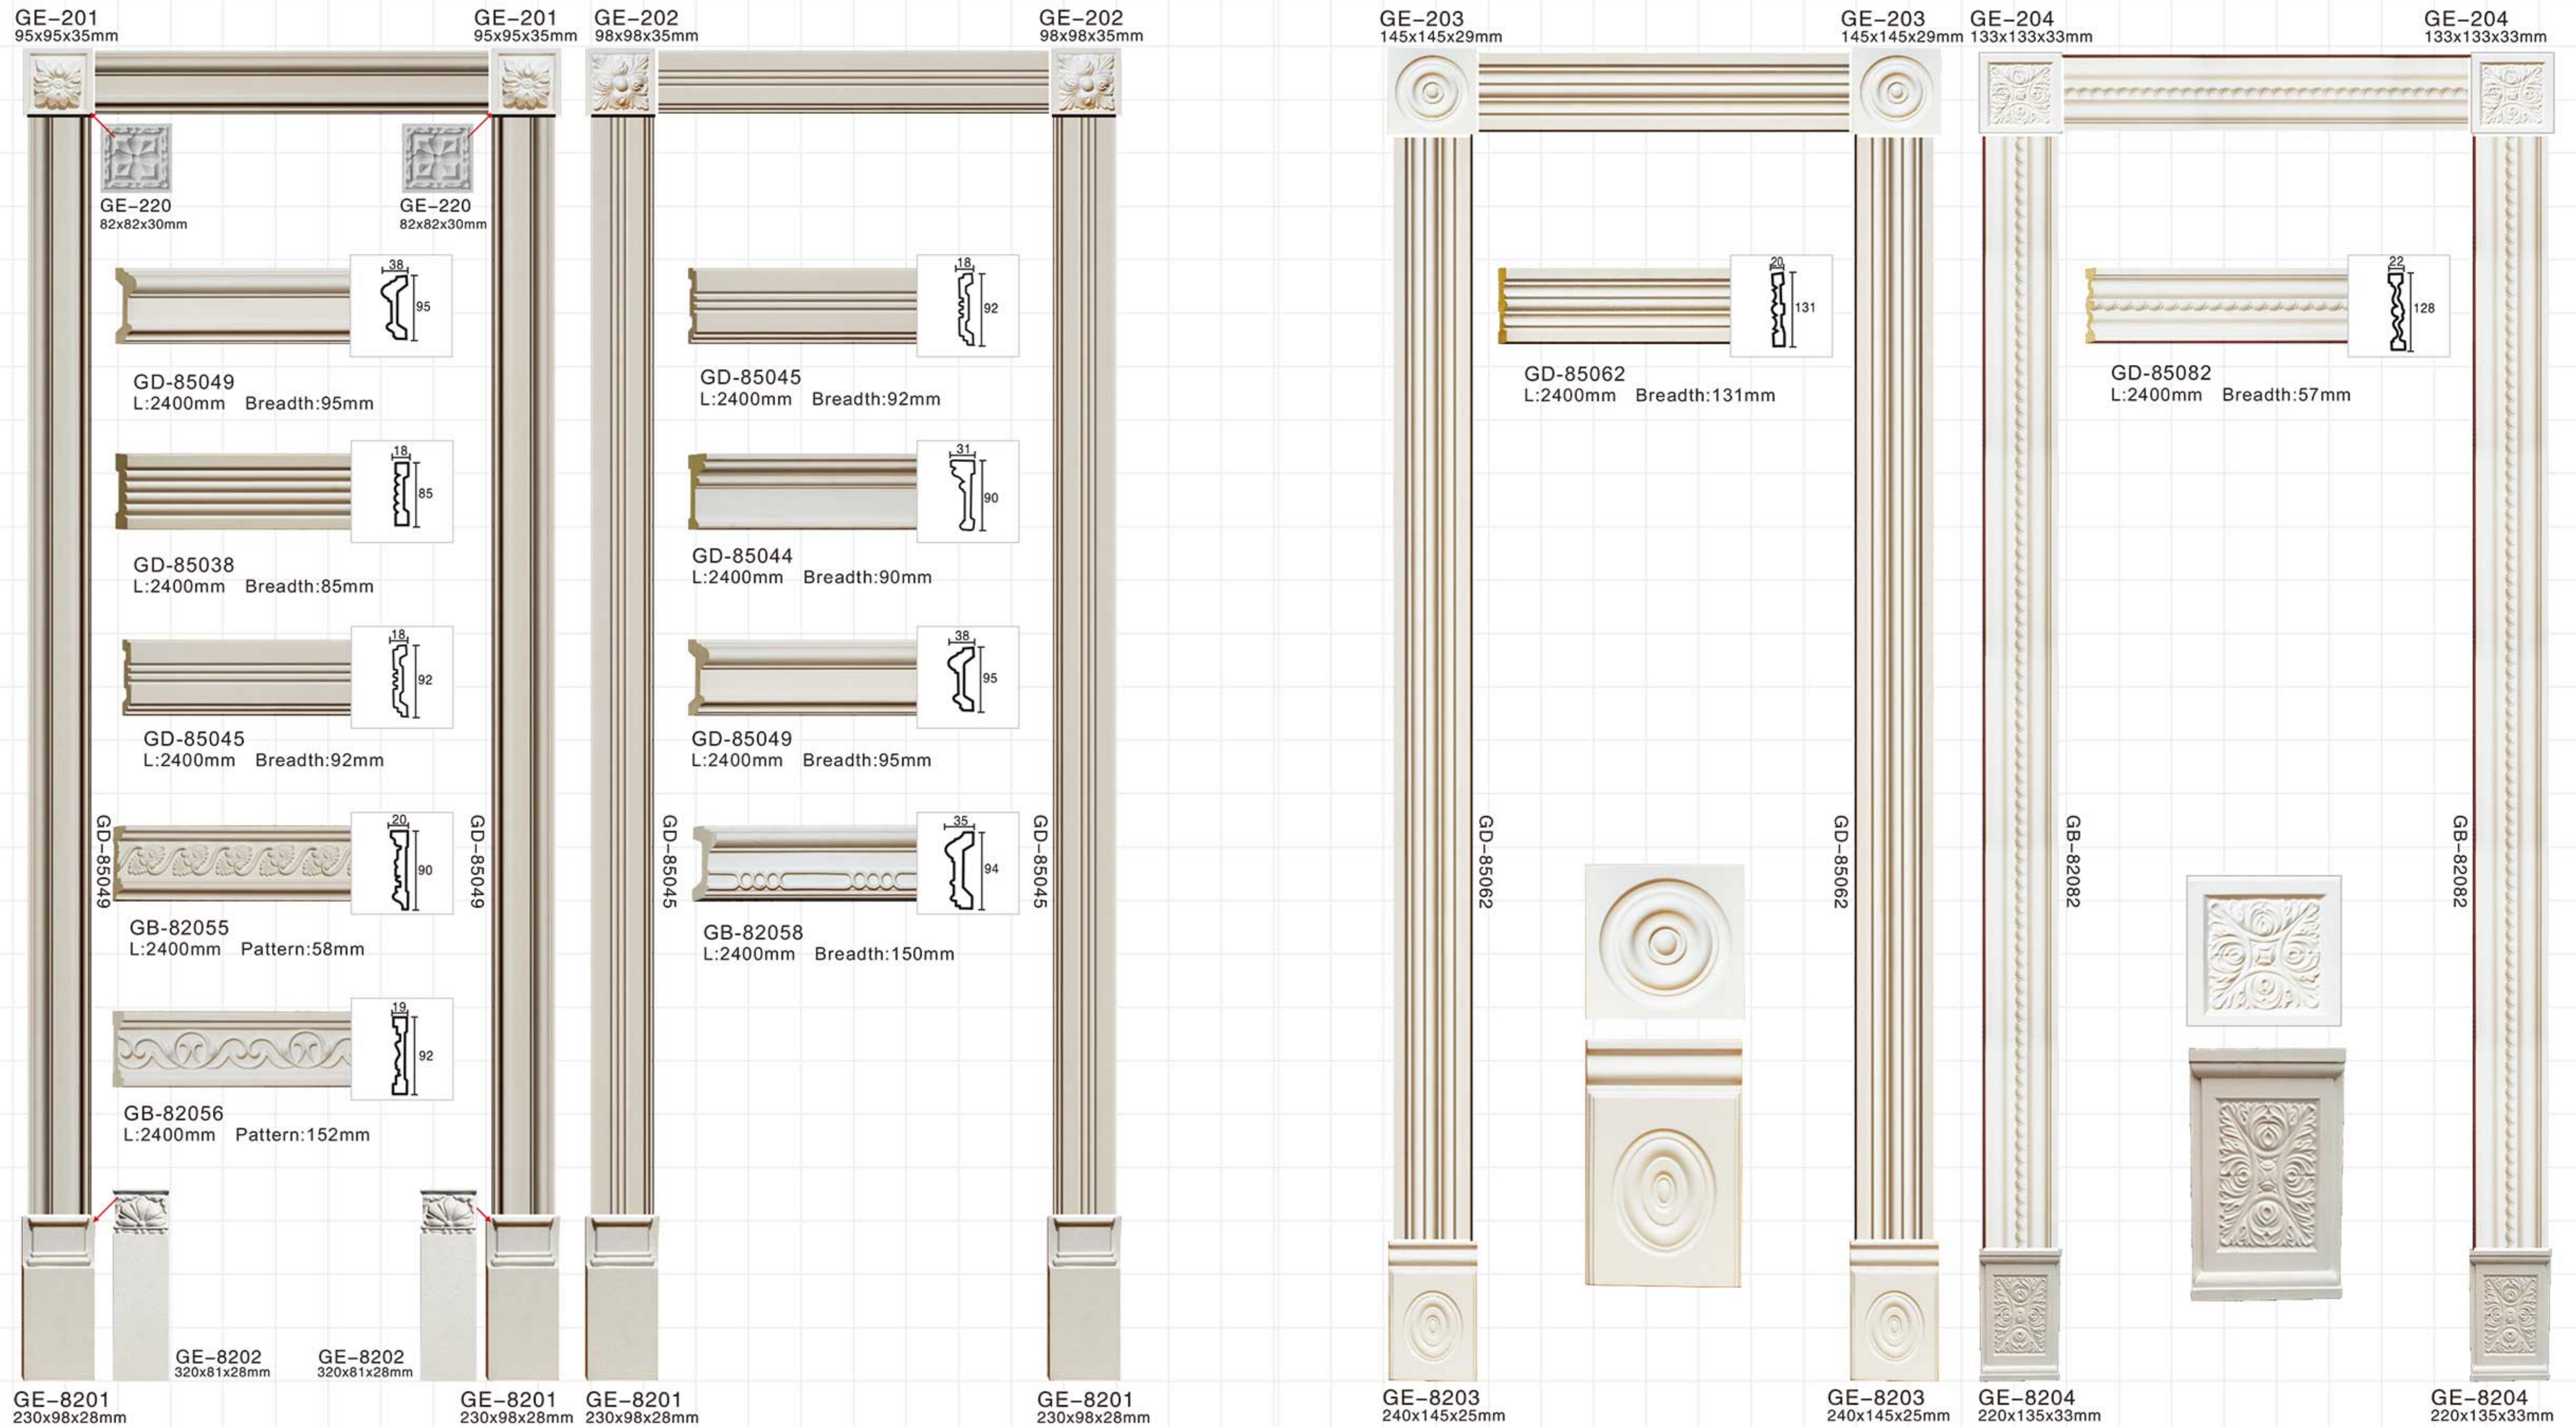

Curtain box

Curtain box

Door surroundings

Door surroundings

Size Marking: HxWxD

Technical drawings of four door surround models, each with detailed dimensions and component specifications:

- GE-215**: 230x1270x90mm. Top molding: GB-82058 (L:2400mm, Patter:150mm). Dimensions: 1270mm total width, 630mm top width.
- GE-215A**: 240x1270x90mm. Top molding: GB-82058 (L:2400mm, Patter:150mm). Dimensions: 1270mm total width, 560mm top width.
- GE-215B**: 280x1270x90mm. Top molding: GB-82058 (L:2400mm, Patter:150mm). Dimensions: 1270mm total width, 580mm top width.
- GE-216A**: 265x1260x33mm. Top molding: GD-85049 (L:2400mm, Breadth:95mm). Dimensions: 1260mm total width, 780mm top width.

# Door surroundings

# Door surroundings

Size Marking: HxWxD

Door surroundings

Door surroundings

Size Marking: HxWxD

Door surroundings

Door surroundings

Size Marking: HxWxD

Model	Dimensions (HxWxD)	Molding Code	Molding Length	Molding Width/Breadth	Molding Pattern
GE-211 (112x112x30mm)	GD-85051	GD-85051	2400mm	98mm	
		GD-85058	2400mm	150mm	
		GB-82073	2400mm	205mm	Pattern
GE-212 (120x120x29mm)	GD-85059	GD-85059	2400mm	116mm	
		GB-82077	2400mm	160mm	Pattern
GE-213 (95x95x34mm)	GD-85049	GD-85049	2400mm	95mm	
		GD-85038	2400mm	85mm	
		GB-82058	2400mm	150mm	Pattern
GE-214 (105x105x23mm)	GD-85058	GD-85058	2400mm	150mm	
		GB-82064	2400mm	120mm	Pattern
GE-8211 (230x110x25)	GD-85051				
GE-8212 (200x120x26)	GD-85059				
GE-8213 (263x96x42)	GD-85049				
GE-8214 (151x105x23)	GD-85058				