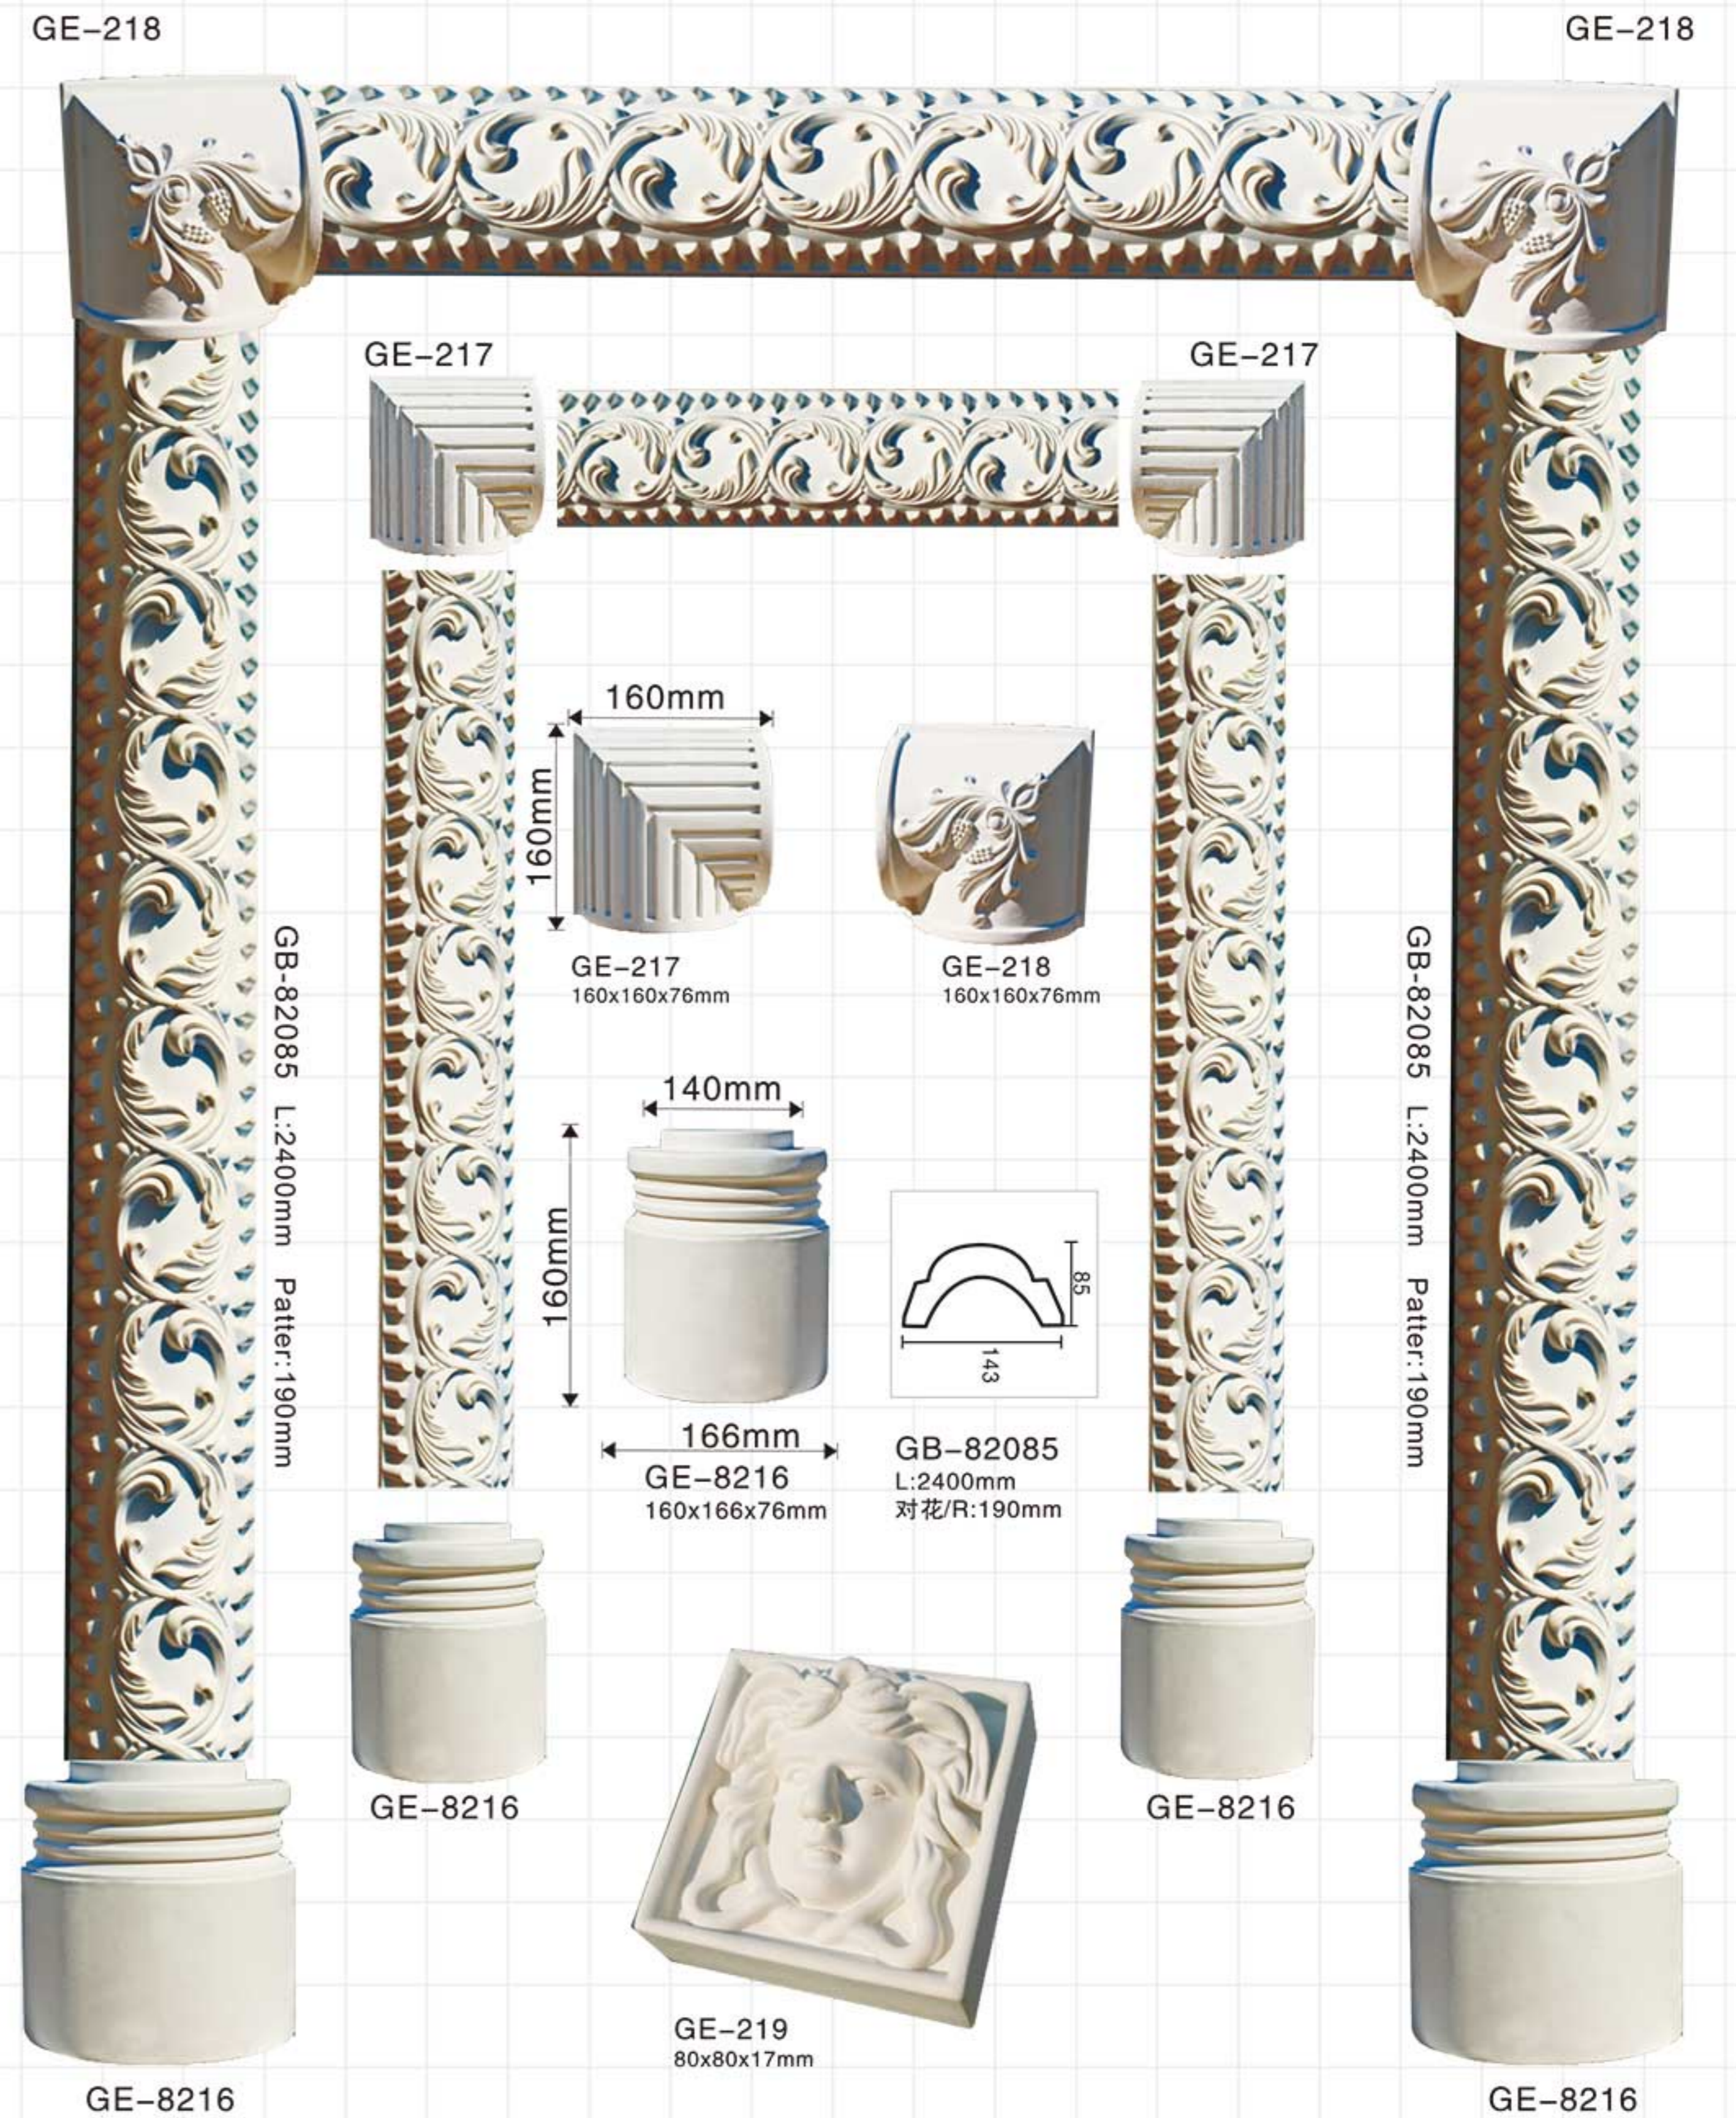

Curtain box

Curtain box

Door surroundings

Door surroundings

Size Marking: HxWxD

Technical drawings of four door surround models, each with detailed dimensions and component specifications:

- GE-215**: 230x1270x90mm. Top molding: GB-82058 (L:2400mm, Patter:150mm). Dimensions: 1270mm total width, 630mm top width.
- GE-215A**: 240x1270x90mm. Top molding: GB-82058 (L:2400mm, Patter:150mm). Dimensions: 1270mm total width, 560mm top width.
- GE-215B**: 280x1270x90mm. Top molding: GB-82058 (L:2400mm, Patter:150mm). Dimensions: 1270mm total width, 580mm top width.
- GE-216A**: 265x1260x33mm. Top molding: GD-85049 (L:2400mm, Breadth:95mm). Dimensions: 1260mm total width, 780mm top width.

Vertical side moldings are labeled as GB-82058 for the first three models and GD-85049 for the fourth. A photograph of a door surround is included in the GE-215B section.

# Door surroundings

Size Marking: HxWxD

Door surroundings

Door surroundings

Size Marking: HxWxD

Door surroundings

Door surroundings

Size Marking: HxWxD

Model	Dimensions (HxWxD)	Molding Code	Molding Length	Molding Width/Breadth	Molding Pattern
GE-211 (112x112x30mm)	GD-85051	GD-85051	2400mm	98mm	
		GD-85058	2400mm	150mm	
		GB-82073	2400mm	205mm	Pattern
GE-212 (120x120x29mm)	GD-85059	GD-85059	2400mm	116mm	
		GB-82077	2400mm	160mm	Pattern
GE-213 (95x95x34mm)	GD-85049	GD-85049	2400mm	95mm	
		GD-85038	2400mm	85mm	
		GB-82058	2400mm	150mm	Pattern
GE-214 (105x105x23mm)	GD-85058	GD-85058	2400mm	150mm	
		GB-82064	2400mm	120mm	Pattern
GE-8211 (230x110x25)	GD-85051				
GE-8212 (200x120x26)	GD-85059				
GE-8213 (263x96x42)	GD-85049				
GE-8214 (151x105x23)	GD-85058				