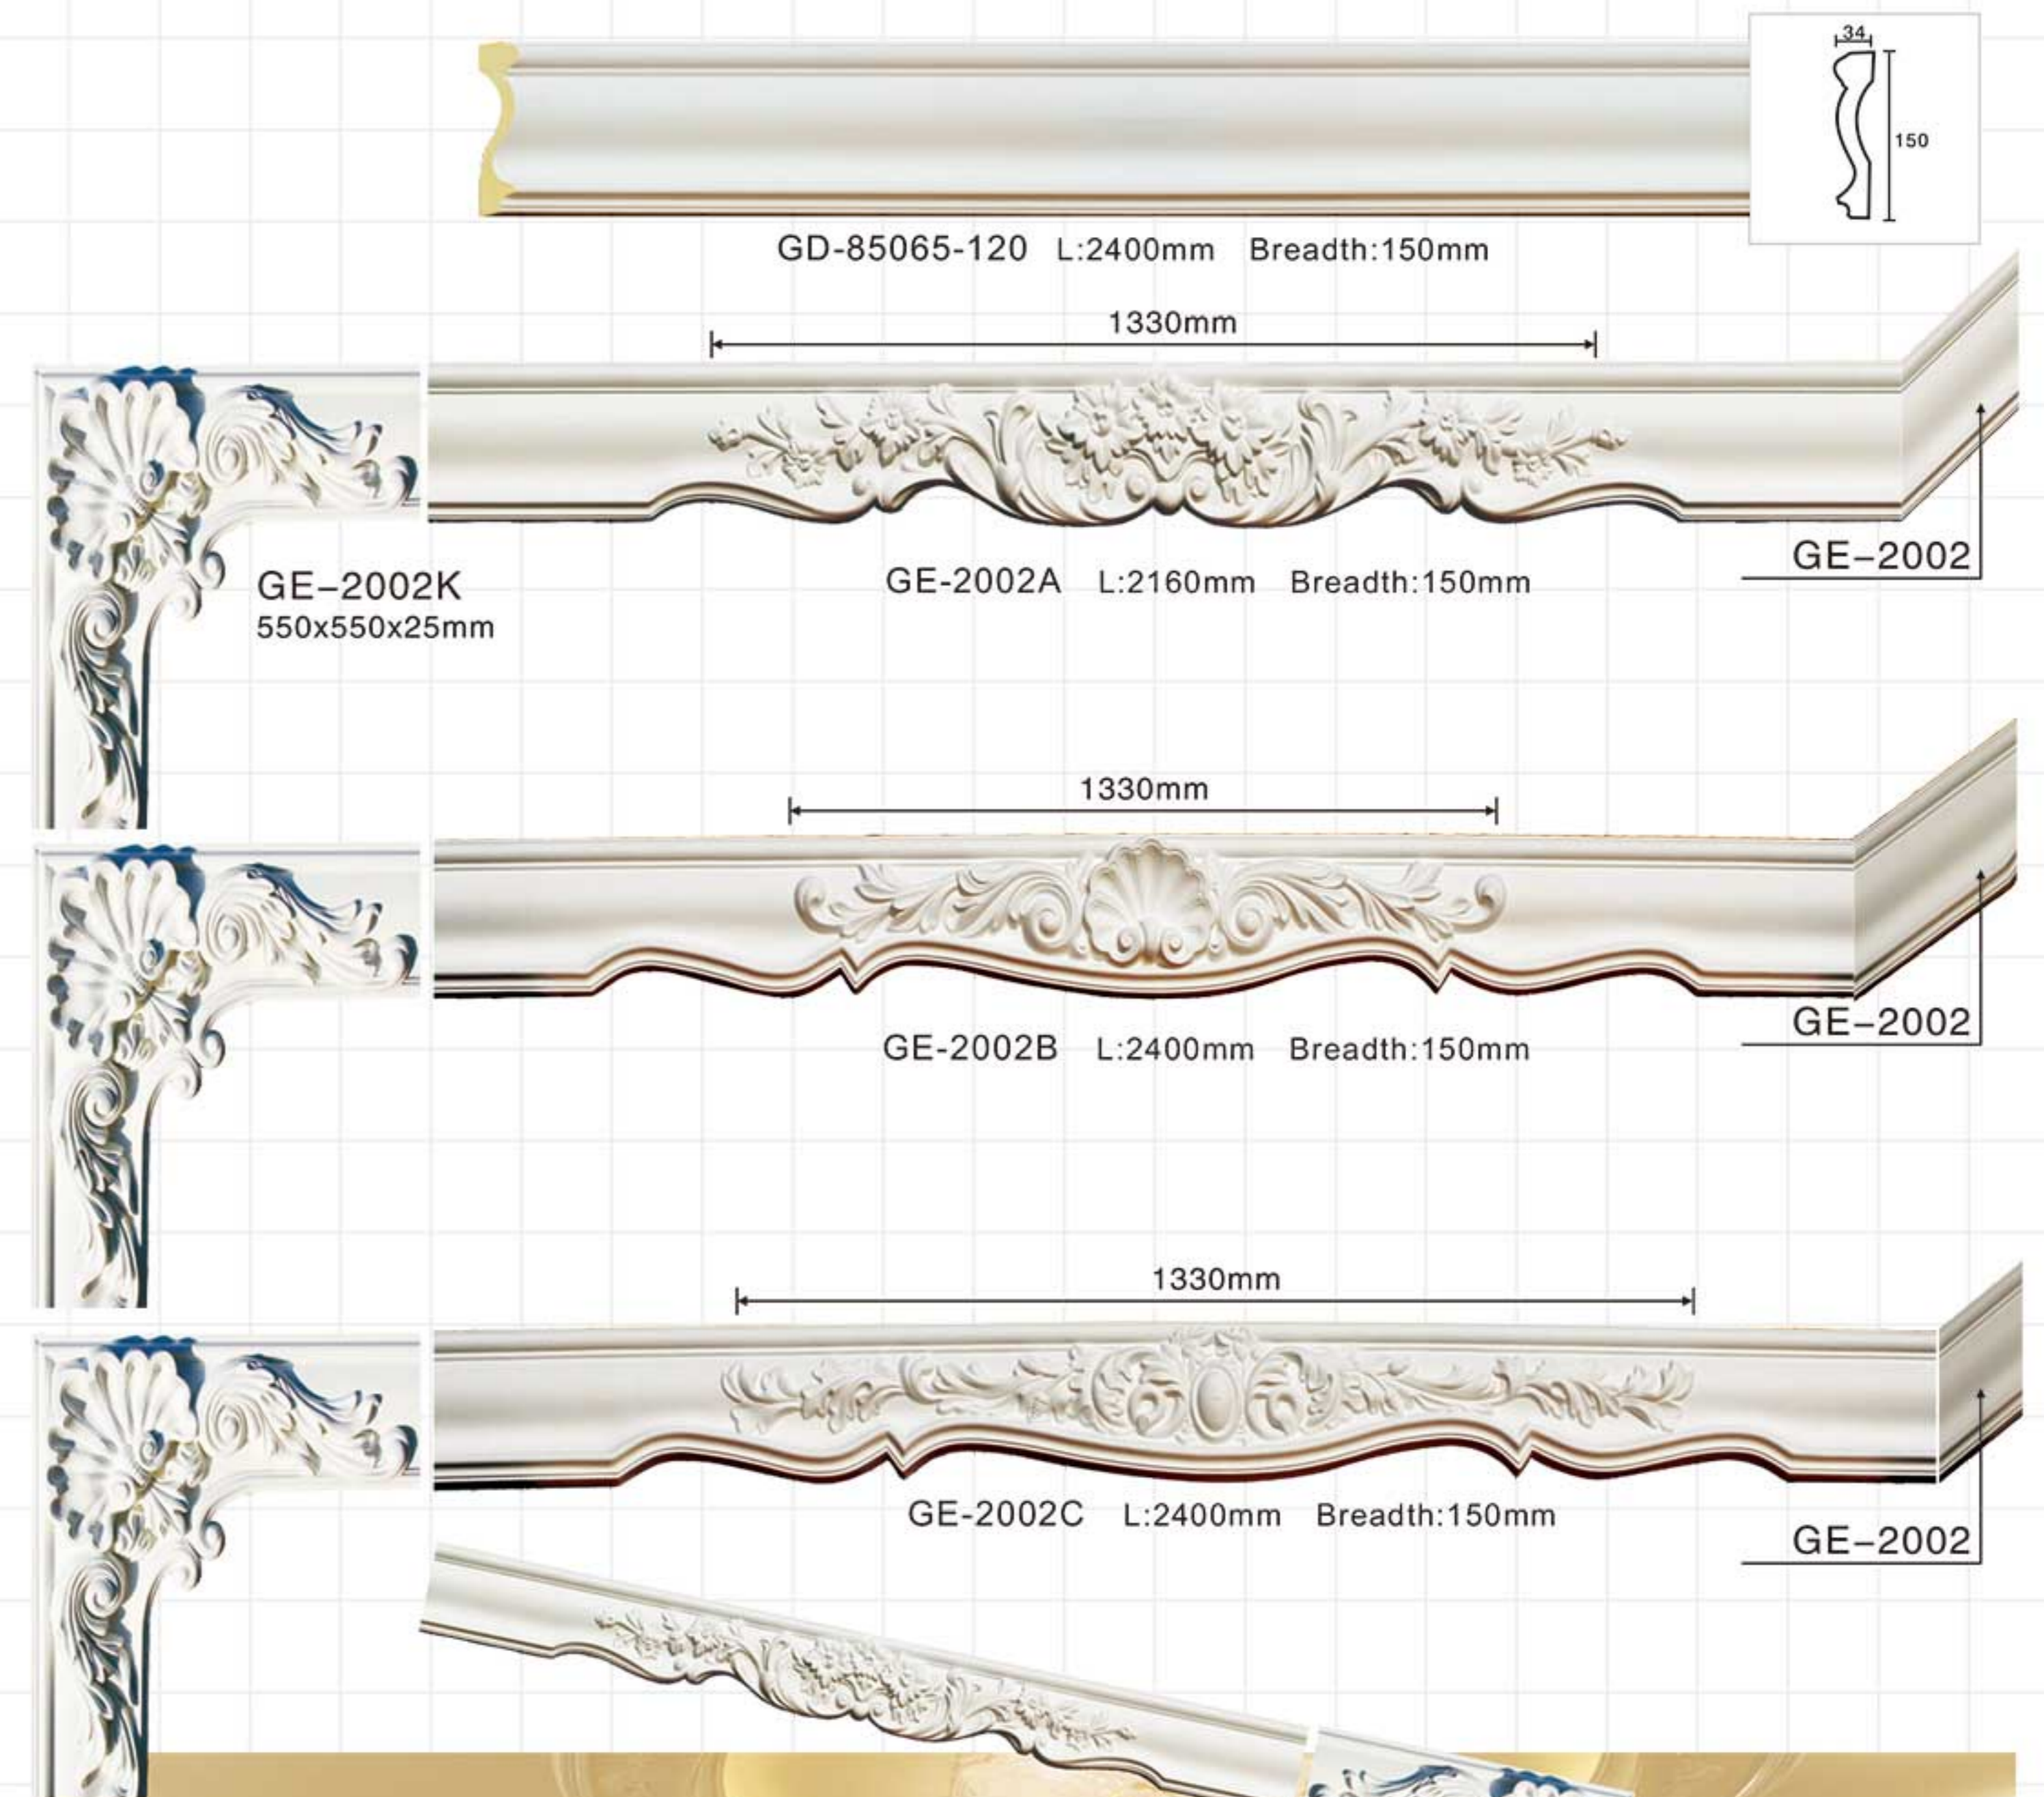

Curtain box

Curtain box

Door surroundings

Door surroundings

Size Marking: HxWxD

Technical drawings of four door surround models, each with detailed dimensions and component specifications:

- GE-215**: 230x1270x90mm. Top molding: GB-82058 (L:2400mm, Patter:150mm). Dimensions: 1270mm total width, 630mm top width.
- GE-215A**: 240x1270x90mm. Top molding: GB-82058 (L:2400mm, Patter:150mm). Dimensions: 1270mm total width, 560mm top width.
- GE-215B**: 280x1270x90mm. Top molding: GB-82058 (L:2400mm, Patter:150mm). Dimensions: 1270mm total width, 580mm top width.
- GE-216A**: 265x1260x33mm. Top molding: GD-85049 (L:2400mm, Breadth:95mm). Dimensions: 1260mm total width, 780mm top width.

Vertical side moldings are labeled as GB-82058 for the first three models and GD-85049 for the fourth. A photograph of a door surround is included in the GE-215B section.

# Door surroundings

Model	Dimensions (HxWxD)	Molding Code	Molding Length	Molding Width/Breadth	Molding Pattern
GE-211 (112x112x30mm)	GD-85051	GD-85051	2400mm	98mm	
		GD-85058	2400mm	150mm	
		GB-82073	2400mm	205mm	Pattern
GE-212 (120x120x29mm)	GD-85059	GD-85059	2400mm	116mm	
		GB-82077	2400mm	160mm	Pattern
GE-213 (95x95x34mm)	GD-85049	GD-85049	2400mm	95mm	
		GD-85038	2400mm	85mm	
		GB-82058	2400mm	150mm	Pattern
GE-214 (105x105x23mm)	GD-85058	GD-85058	2400mm	150mm	
		GB-82064	2400mm	120mm	Pattern
GE-8211 (230x110x25)	GD-85051				
GE-8212 (200x120x26)	GD-85059				
GE-8213 (263x96x42)	GD-85049				
GE-8214 (151x105x23)	GD-85058				